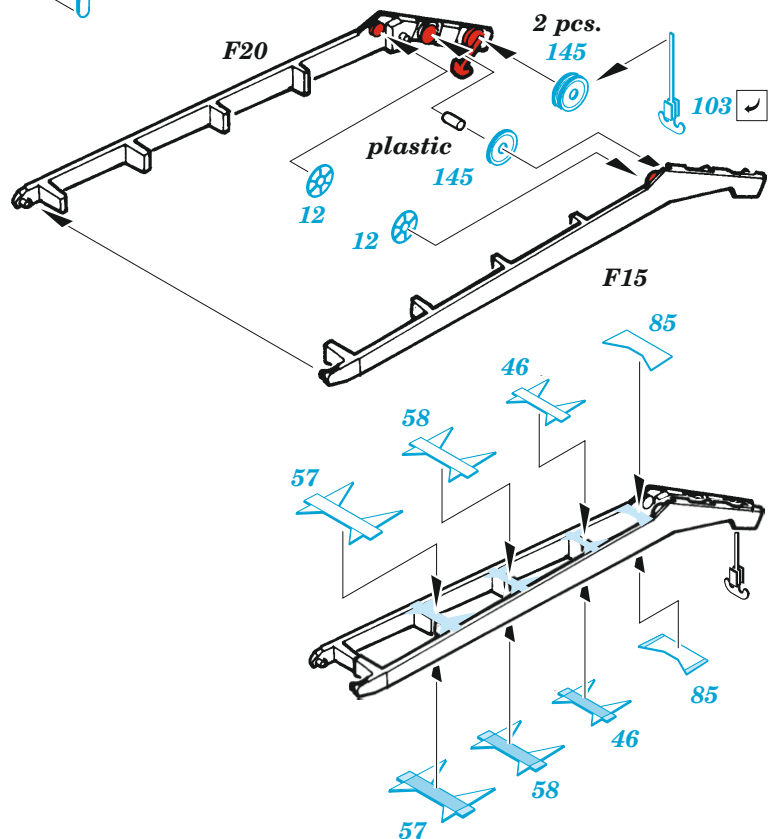

G1, G14

67

65 66

G1

115 2 pcs.

79 2 pcs.

B16

J

C5, C30, C35, E15

74

115 2 pcs.

2 pcs.

2 pcs.

2 pcs.

Related products: 53 242 DKM Blücher railings 1/350