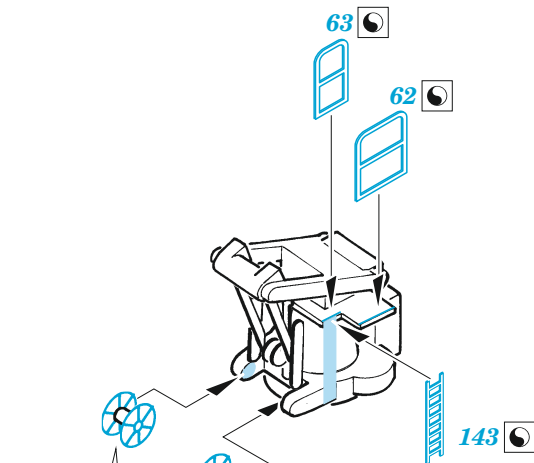

C5, C30, C35, E15

74

115 2 pcs.

2 pcs.

2 pcs.

2 pcs.

Related products: 53 242 DKM Blücher railings 1/350