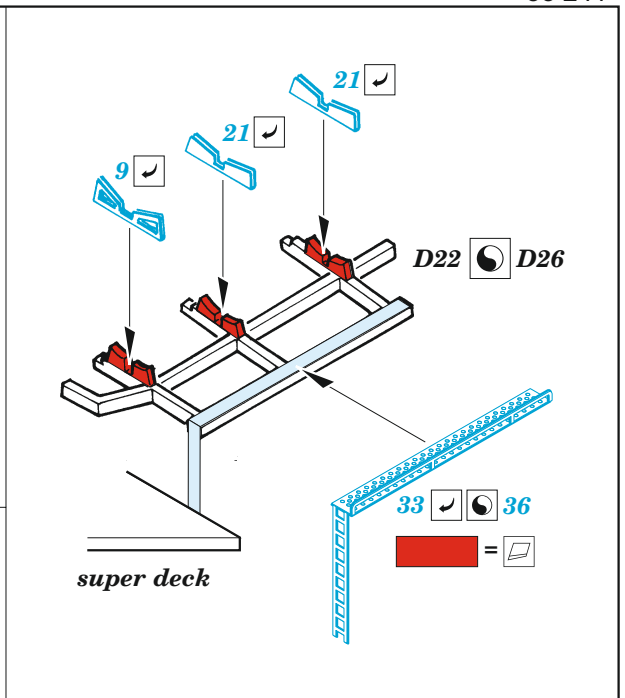

G1, G14

67

65 66

G1

115 2 pcs.

79 2 pcs.

B16

J

C5, C30, C35, E15

74

115 2 pcs.

2 pcs.

2 pcs.

2 pcs.

Related products: 53 242 DKM Blücher railings 1/350