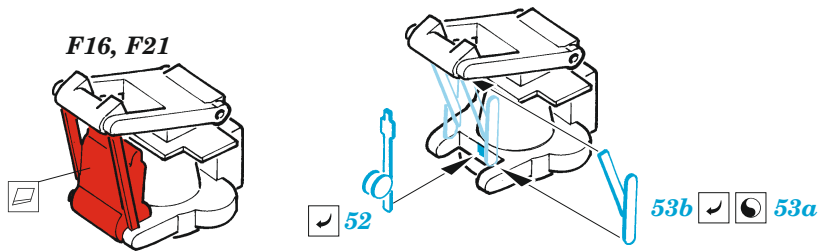

C5, C30, C35, E15

74

115 2 pcs.

2 pcs.

2 pcs.

2 pcs.

Related products: 53 242 DKM Blücher railings 1/350