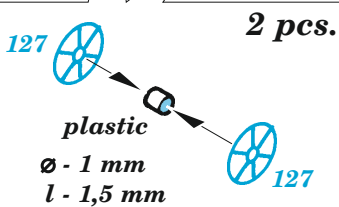

G1, G14

67

65 66

G1

115 2 pcs.

79 2 pcs.

B16

J

C5, C30, C35, E15

74

115 2 pcs.

2 pcs.

2 pcs.

2 pcs.

Related products: 53 242 DKM Blücher railings 1/350