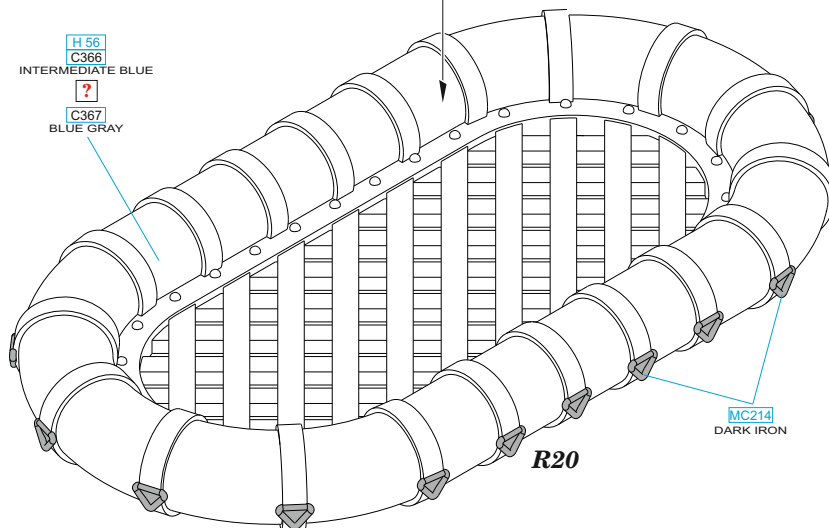

H 56
C366
INTERMEDIATE BLUE
?
C367
BLUE GRAY

MC214
DARK IRON

R20