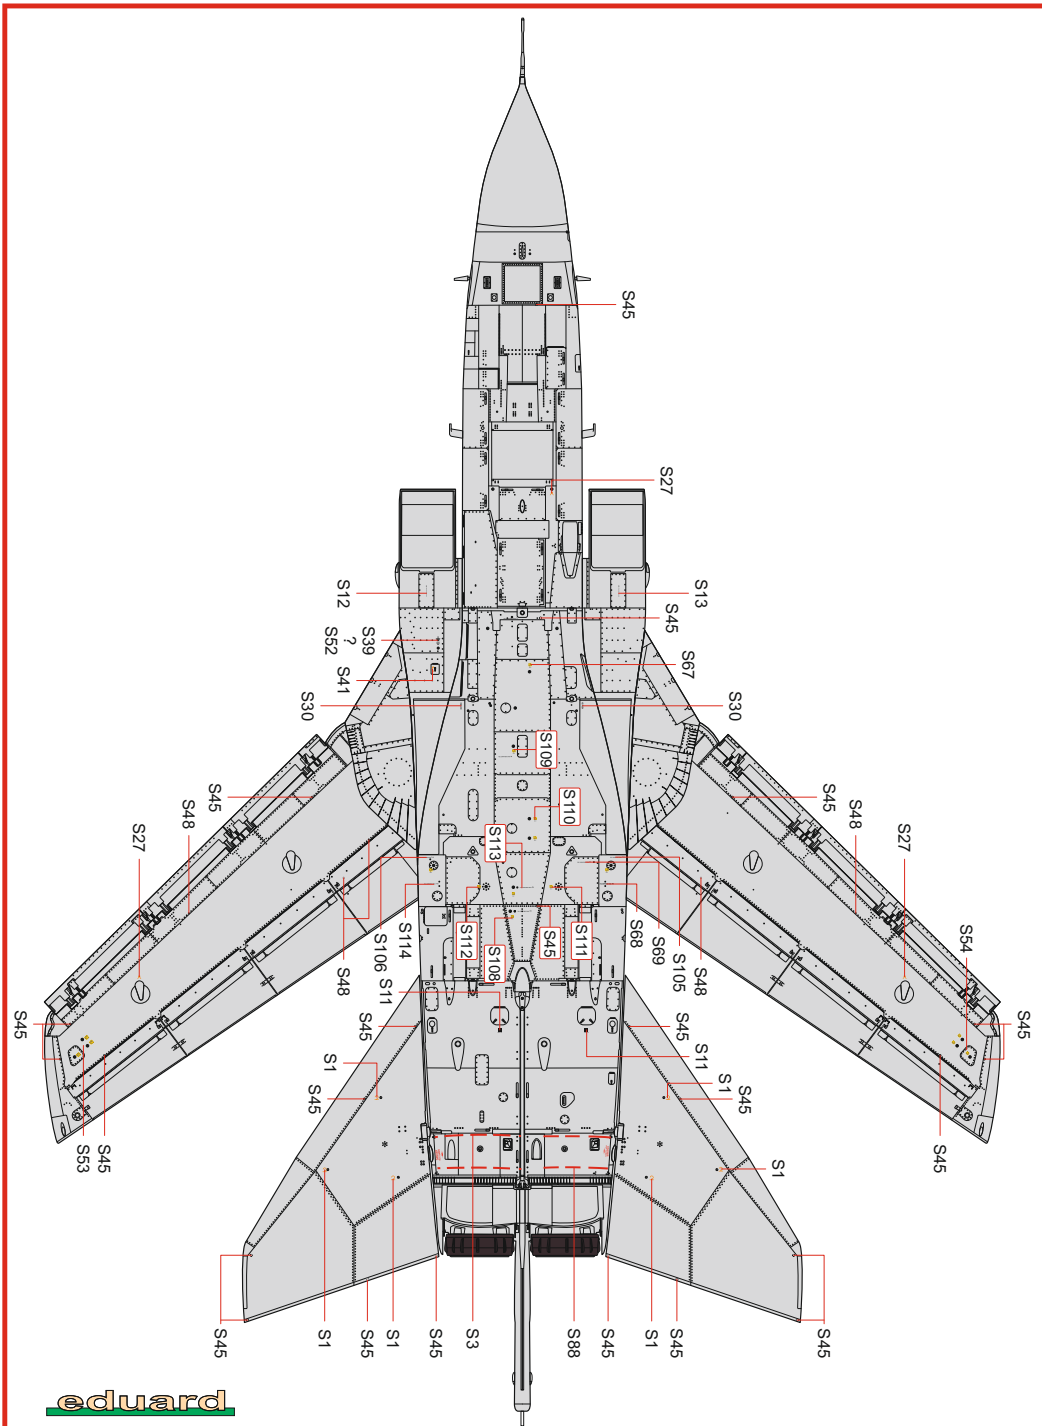

SCALE  
1/72

Tornado GR.1 stencils (gray/green camouflage) D72032

ITEM #

DESIGNED EXCLUSIVELY FOR TORNADO GR.1 BY REVELL

Eduard - Model Accessories, 435 21 Obrnice 170,  
Czech Republic

WWW.EDUARD.COM

D72032 Tornado GR.1 stencils