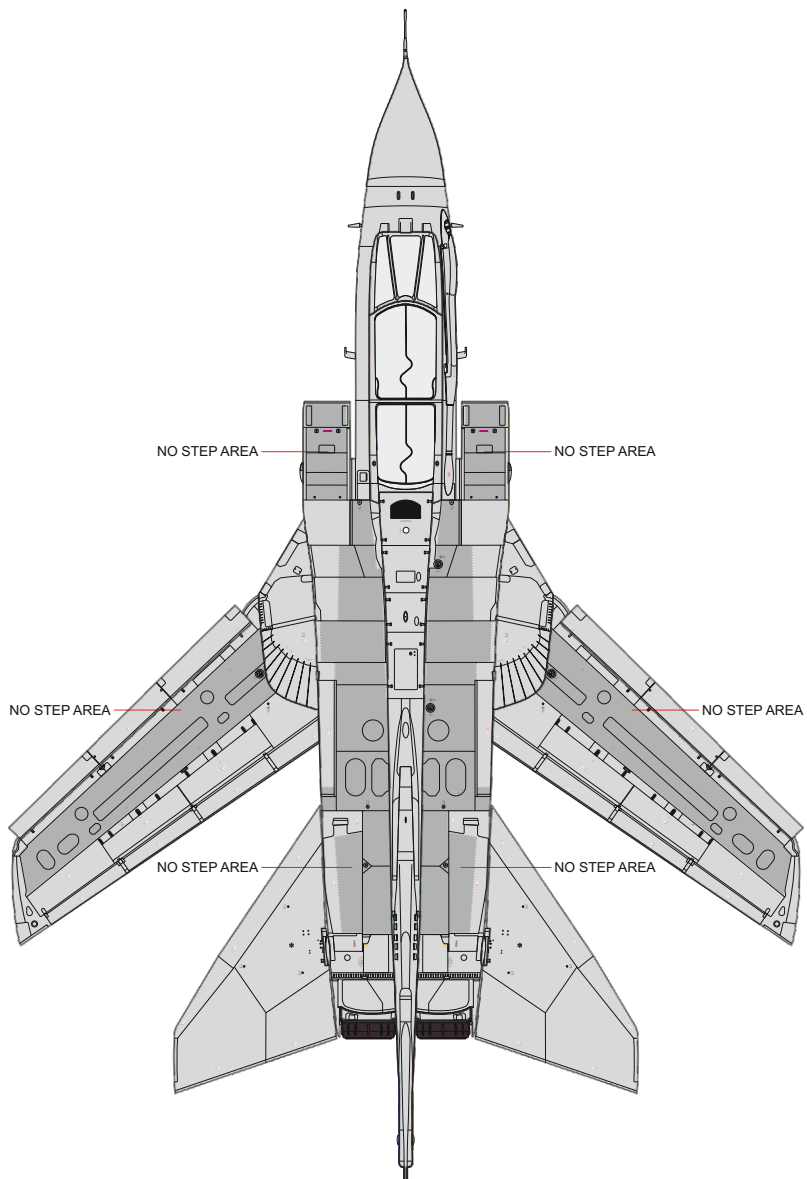

SCALE  
1/72

Tornado GR.1 stencils (gray/green camouflage) D72032

ITEM #

DESIGNED EXCLUSIVELY FOR TORNADO GR.1 BY REVELL

Eduard - Model Accessories, 435 21 Obrnice 170,  
Czech Republic

WWW.EDUARD.COM

D72032 Tornado GR.1 stencils