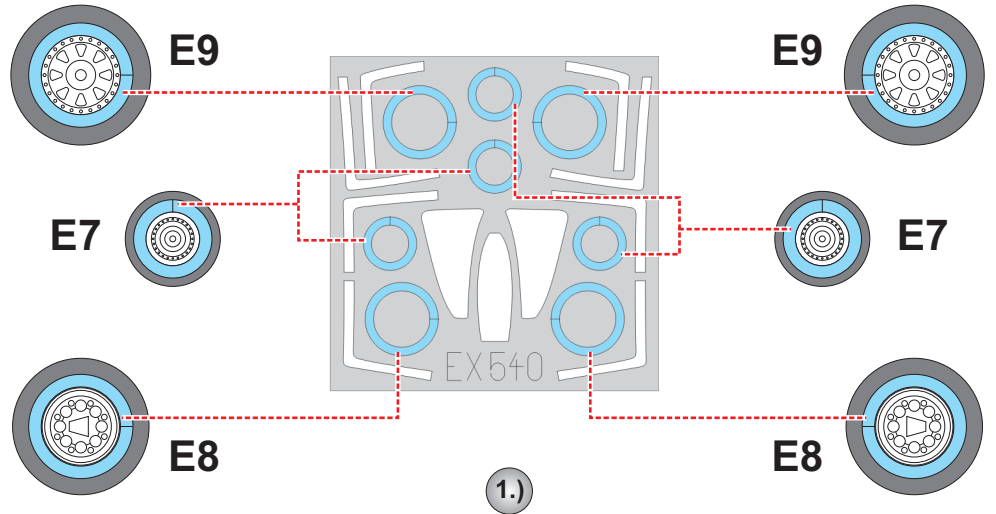

**eduard**  
**MASK**

**EX 540**

# F-14A 1/48

The die-cut mask for accurate canopy frame painting of the  
*Tamiya 61114* scale *1/48 KIT*