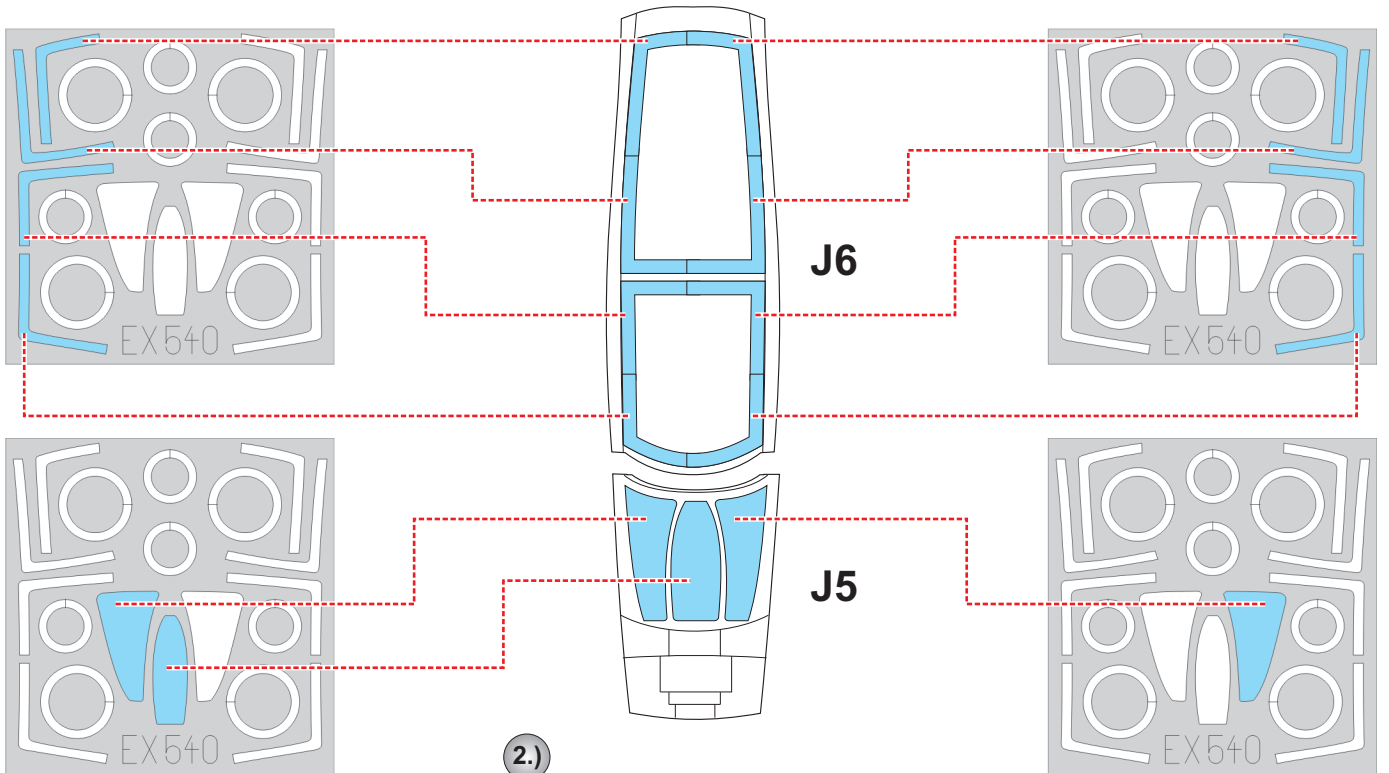

# F-14A 1/48

The die-cut mask for accurate canopy frame painting of the  
*Tamiya 61114* scale *1/48 KIT*