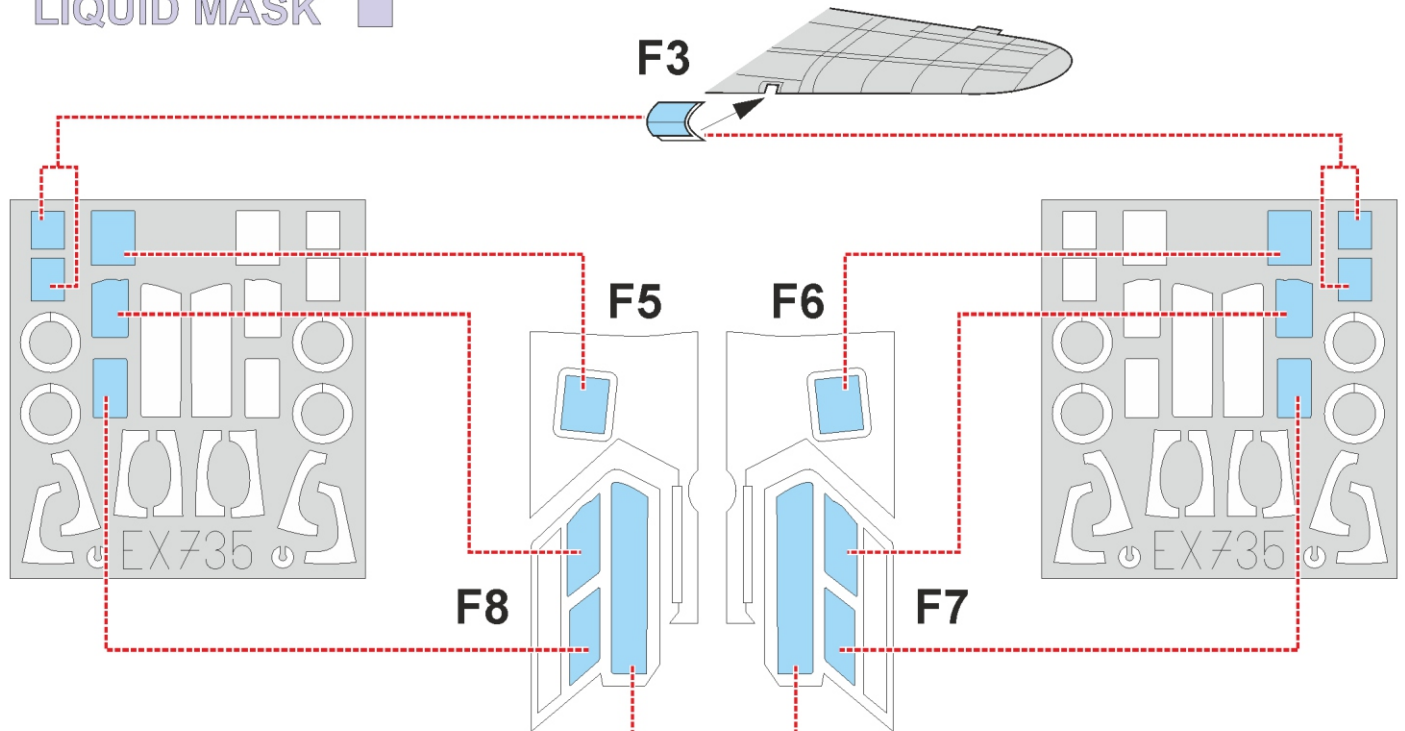

Proctor Mk.I

EX 735

for kit **DORA WINGS**

scale **1/48**

LIQUID MASK ■

F3

LIQUID MASK