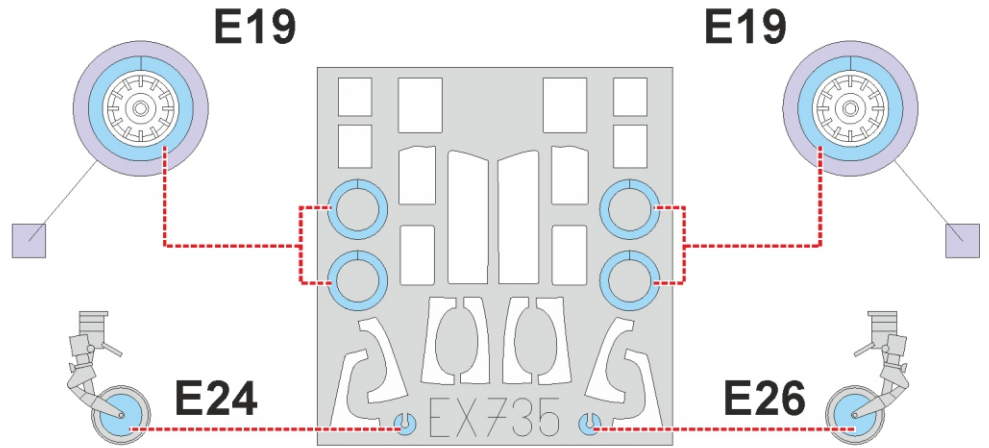

Proctor Mk.I

EX 735

for kit **DORA WINGS**

scale **1/48**

LIQUID MASK ■

F3

LIQUID MASK