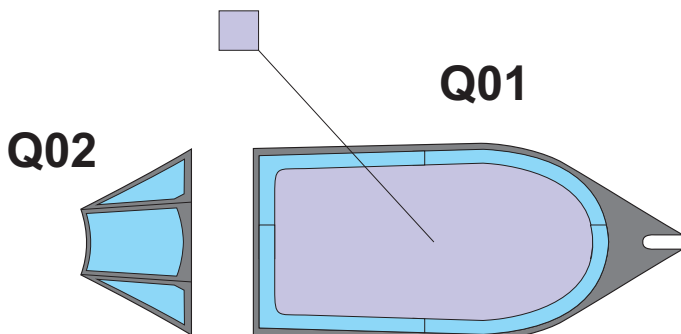

# Typhoon Mk.Ib 1/24

The die-cut mask for accurate canopy frame painting of the  
*Airfix A19002* *scale 1/24 KIT*

1.)

2.)

3.)

**LIQUID MASK**

4.)