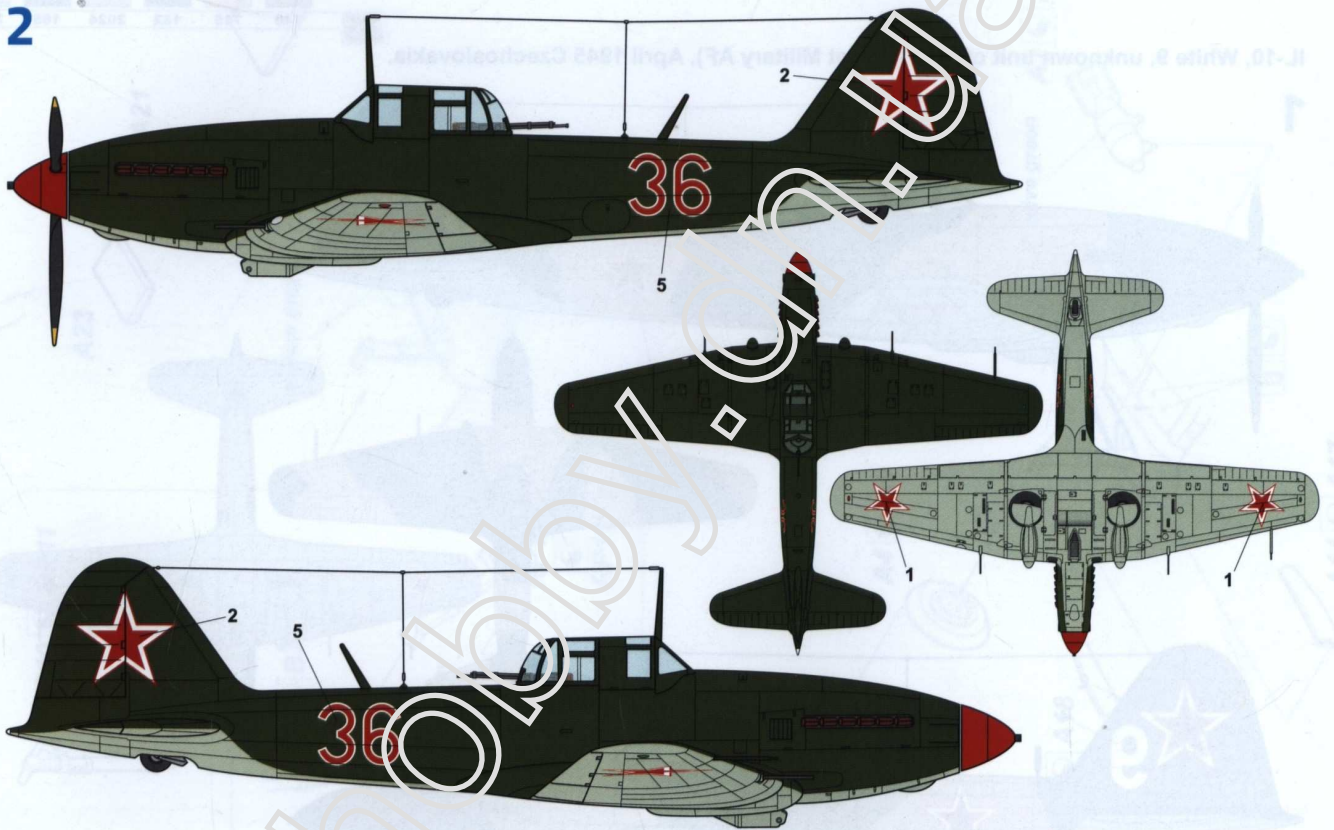

Fly

1/72

Plastic model kit
Plastik-Modellbausatz
Plastikový model

72035

Soviet ground attack aircraft
Ilyushin Il-10
Soviet service

PLASTIC PARTS

CLEAR PART

CP

IL-10, White 9, VVS KA (Air Force of Red Army), East Germany, June 1958

| | | | | | | |
|----------------|----|-----|-----|------|-----|------|
| Humbrol | 60 | 34 | 163 | 94 | 79 | 89 |
| | | | | | | |
| | 14 | 715 | 132 | 2024 | 165 | 2023 |

IL-10, White 9, unknown unit of VVS (Soviet Military AF), April 1945 Czechoslovakia.

1

6

IL-10, 200th ShAD (Attack Air Division), VVS KA (Air Force of Red Army), East Germany, June 1956

2

IL-10, White 56, VVS KA (Air Force of Red Army), Kuibyshev airfield, Soviet Union, late 1950