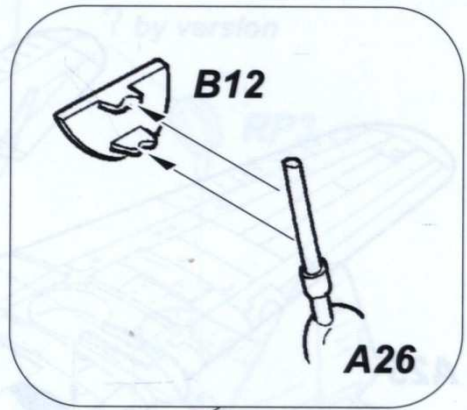

RESIN PART

RP

DECALS

-  SYMETRICAL ASSEMBLY
SYMETRICKÁ MONTÁŽ
-  REMOVE
ODSTRANIT
-  GRIND
OBROUSIT
-  DRILL HOLE
VRTAT OTVOR
-  BEND
OHNOUT
-  OPTION
VOLBA
-  
-  

A27

decal 34

A27+decal 33

VVS KA (Air Force of Red Army), East Germany, June 1958