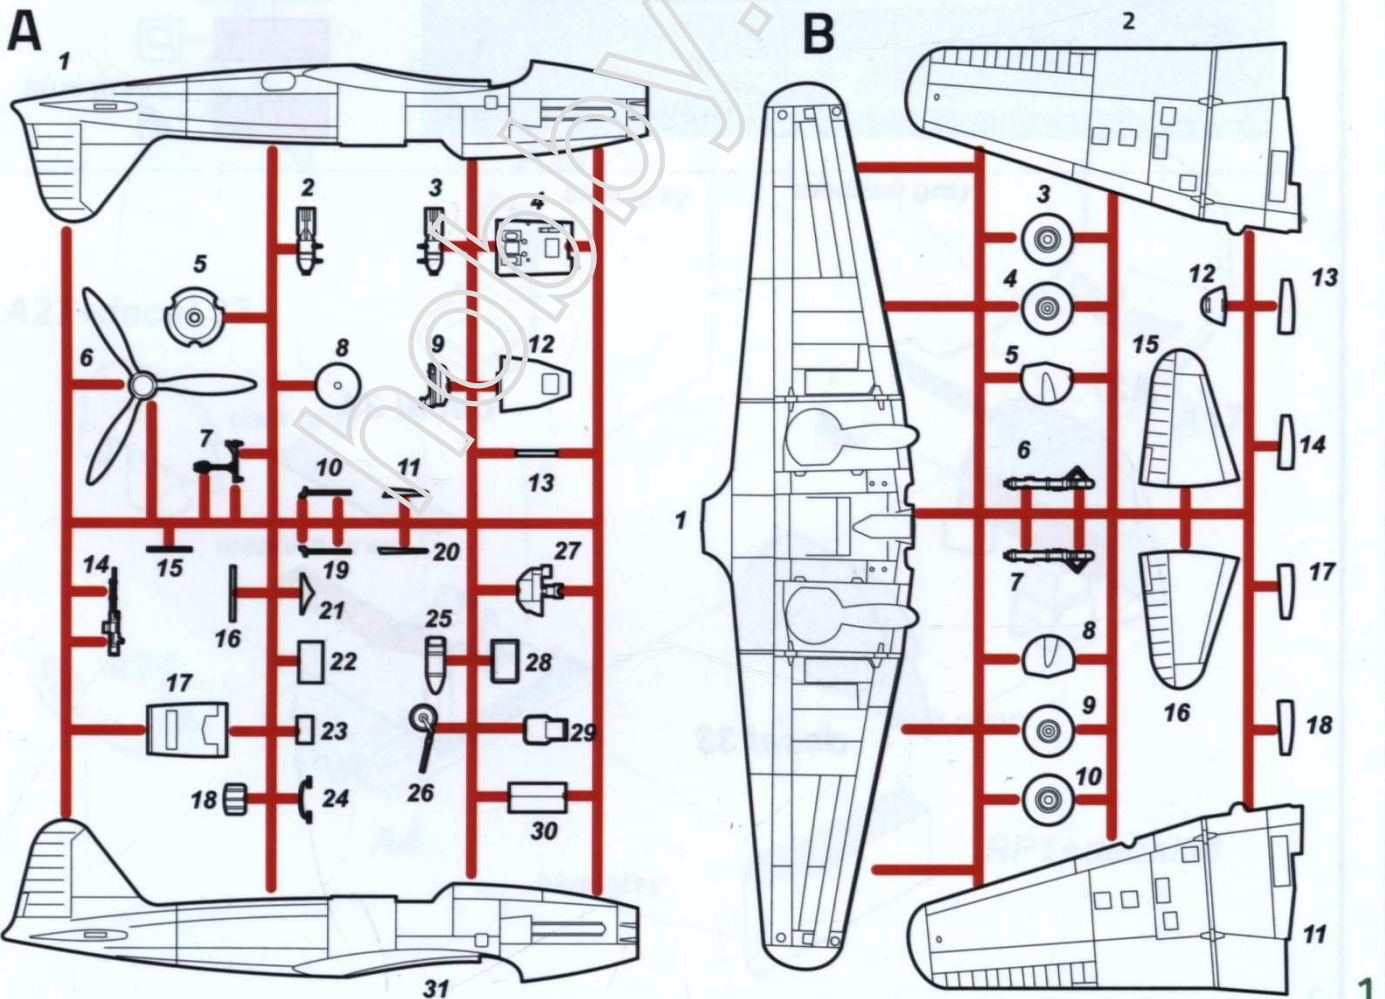

Fly

1/72

Plastic model kit
Plastik-Modellbausatz
Plastikový model

72035

Soviet ground attack aircraft
Ilyushin Il-10
Soviet service

PLASTIC PARTS

CLEAR PART

CP

RESIN PART

RP

DECALS

-  SYMETRICAL ASSEMBLY
SYMETRICKÁ MONTÁŽ
-  REMOVE
ODSTRANIT
-  GRIND
OBROUSIT
-  DRILL HOLE
VRTAT OTVOR
-  BEND
OHNOUT
-  OPTION
VOLBA
-  
-  

A27

decal 34

A27+decal 33

VVS KA (Air Force of Red Army), East Germany, June 1958

IL-10, White 9, VVS KA (Air Force of Red Army), East Germany, June 1958

| | | | | | | |
|----------------|----|-----|-----|------|-----|------|
| Humbrol | 60 | 34 | 163 | 94 | 79 | 89 |
| | | | | | | |
| | 14 | 715 | 132 | 2024 | 165 | 2023 |