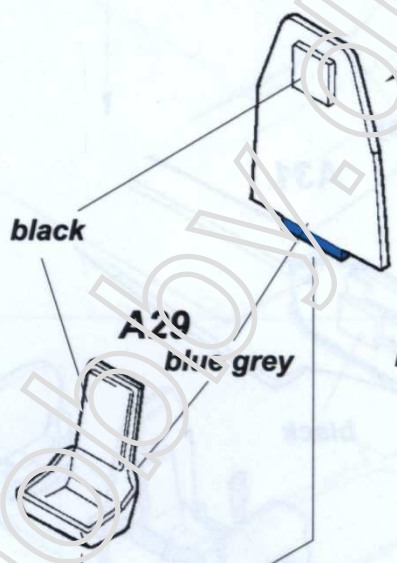

RESIN PART

RP

DECALS

-  SYMETRICAL ASSEMBLY
SYMETRICKÁ MONTÁŽ
-  REMOVE
ODSTRANIT
-  GRIND
OBROUSIT
-  DRILL HOLE
VRTAT OTVOR
-  BEND
OHNOUT
-  OPTION
VOLBA
-  
-  

A27

decal 34

A27+decal 33

VVS KA (Air Force of Red Army), East Germany, June 1958