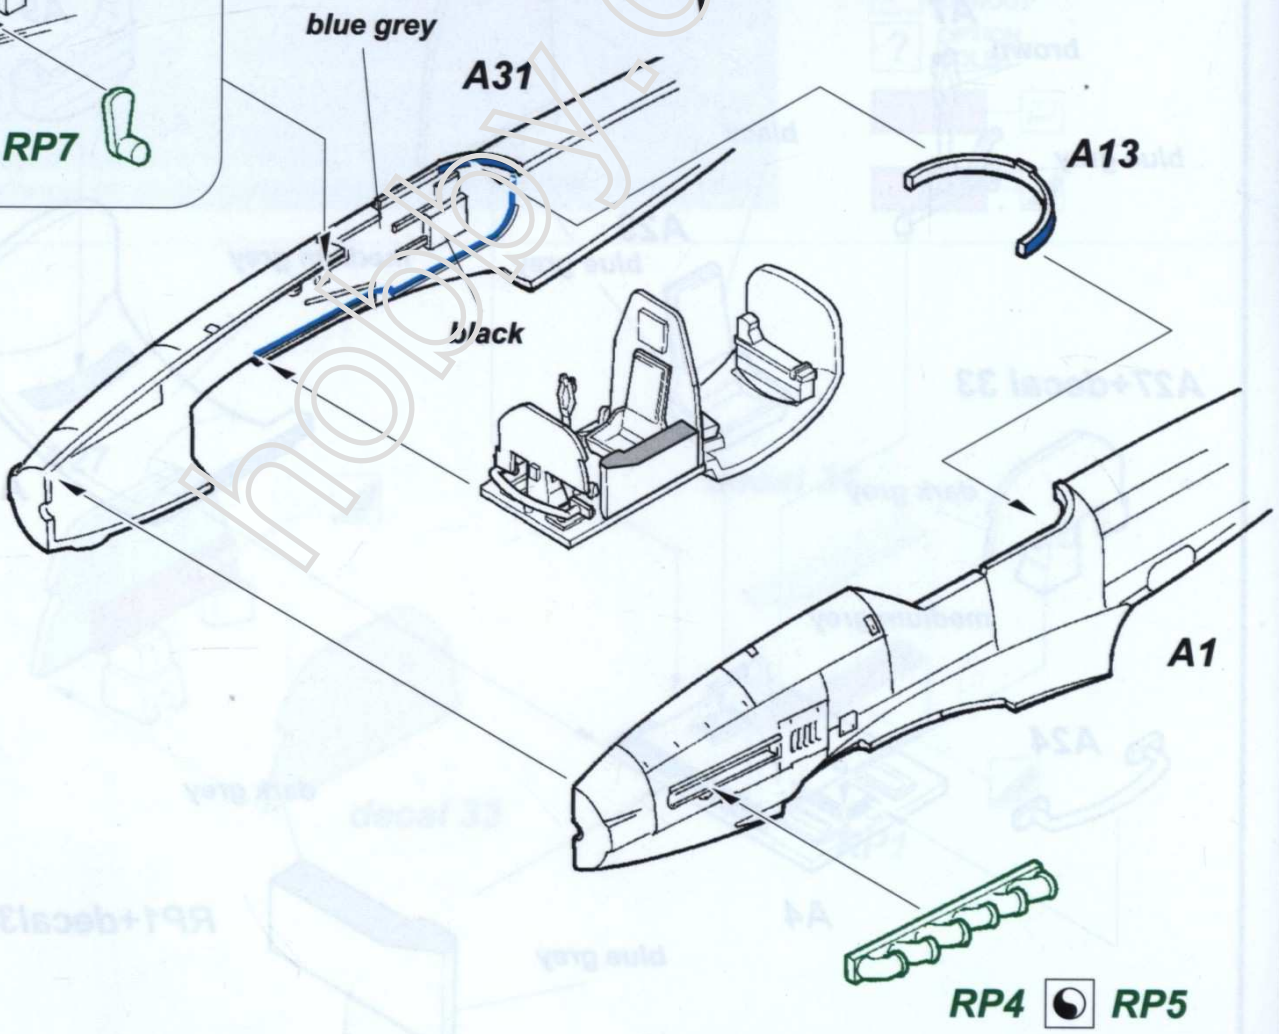

Fly

1/72

Plastic model kit
Plastik-Modellbausatz
Plastikový model

72035

Soviet ground attack aircraft
Ilyushin Il-10
Soviet service

PLASTIC PARTS

CLEAR PART

CP

RESIN PART

RP

DECALS

-  SYMETRICAL ASSEMBLY
SYMETRICKÁ MONTÁŽ
-  REMOVE
ODSTRANIT
-  GRIND
OBROUSIT
-  DRILL HOLE
VRTAT OTVOR
-  BEND
OHNOUT
-  OPTION
VOLBA
-  
-  

A27

decal 34

A27+decal 33

VVS KA (Air Force of Red Army), East Germany, June 1958