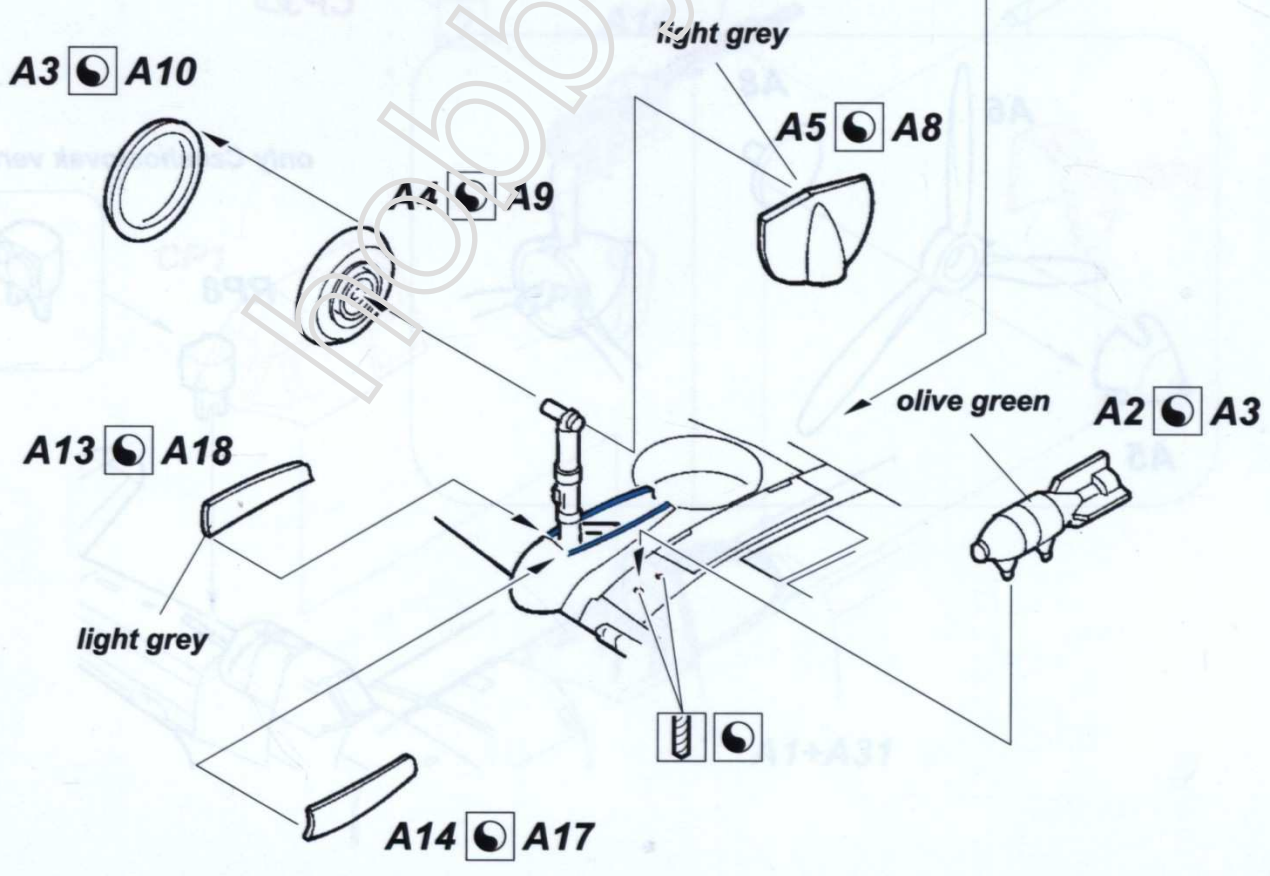

RESIN PART

RP

DECALS

-  SYMETRICAL ASSEMBLY
SYMETRICKÁ MONTÁŽ
-  REMOVE
ODSTRANIT
-  GRIND
OBROUSIT
-  DRILL HOLE
VRTAT OTVOR
-  BEND
OHNOUT
-  OPTION
VOLBA
-  
-  

A27

decal 34

A27+decal 33

VVS KA (Air Force of Red Army), East Germany, June 1958