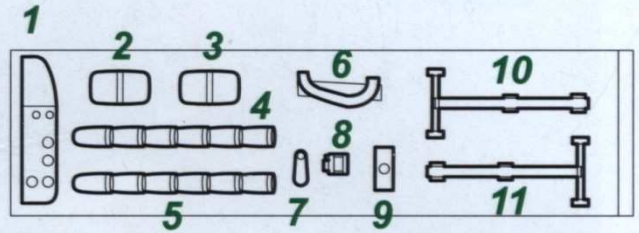

Fly

1/72

Plastic model kit
Plastik-Modellbausatz
Plastikový model

72035

Soviet ground attack aircraft
Ilyushin Il-10
Soviet service

PLASTIC PARTS

CLEAR PART

CP

RESIN PART

RP

DECALS

-  SYMETRICAL ASSEMBLY
SYMETRICKÁ MONTÁŽ
-  REMOVE
ODSTRANIT
-  GRIND
OBROUSIT
-  DRILL HOLE
VRTAT OTVOR
-  BEND
OHNOUT
-  OPTION
VOLBA
-  
-  

A27

decal 34

A27+decal 33

VVS KA (Air Force of Red Army), East Germany, June 1958