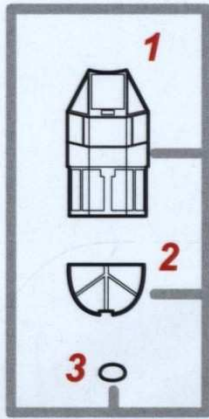

Fly

1/72

Plastic model kit
Plastik-Modellbausatz
Plastikový model

72035

Soviet ground attack aircraft
Ilyushin Il-10
Soviet service

PLASTIC PARTS

CLEAR PART

CP

RESIN PART

RP

DECALS

-  SYMETRICAL ASSEMBLY
SYMETRICKÁ MONTÁŽ
-  REMOVE
ODSTRANIT
-  GRIND
OBROUSIT
-  DRILL HOLE
VRTAT OTVOR
-  BEND
OHNOUT
-  OPTION
VOLBA
-  
-  

A27

decal 34

A27+decal 33

VVS KA (Air Force of Red Army), East Germany, June 1958