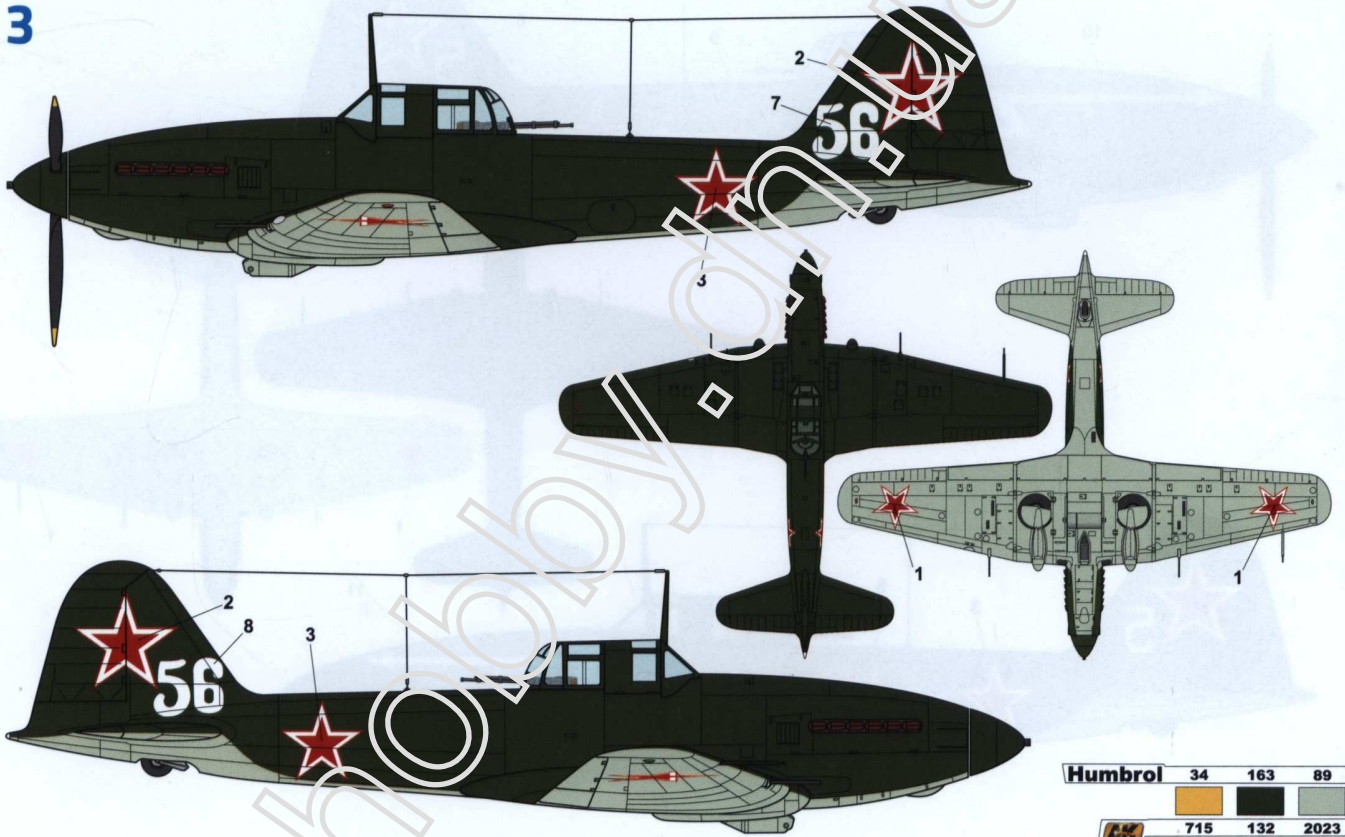

IL-10, White 5, mjr. W. A. Alekseyenko, 15 Guardian Ground Attack Air Regiment, Jul / 1945

3