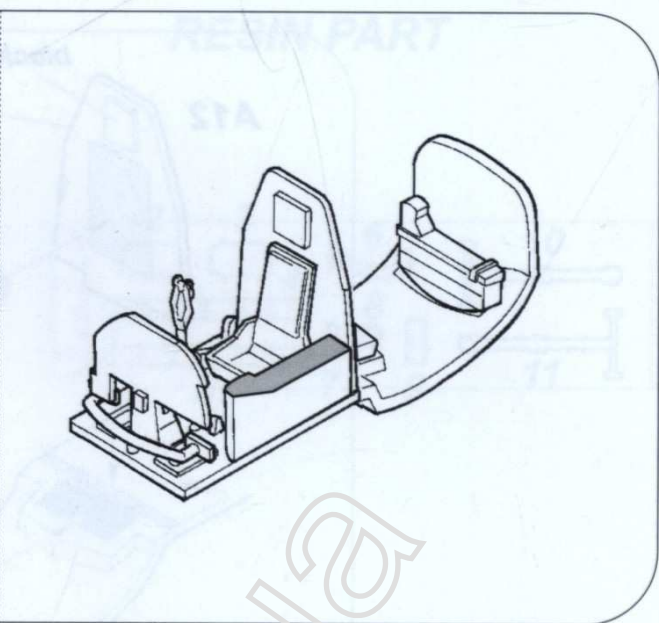

Fly

1/72

Plastic model kit
Plastik-Modellbausatz
Plastikový model

72035

Soviet ground attack aircraft
Ilyushin Il-10
Soviet service

PLASTIC PARTS

CLEAR PART

CP

RESIN PART

RP

DECALS

-  SYMETRICAL ASSEMBLY
SYMETRICKÁ MONTÁŽ
-  REMOVE
ODSTRANIT
-  GRIND
OBROUSIT
-  DRILL HOLE
VRTAT OTVOR
-  BEND
OHNOUT
-  OPTION
VOLBA
-  
-  

A27

decal 34

A27+decal 33

VVS KA (Air Force of Red Army), East Germany, June 1958