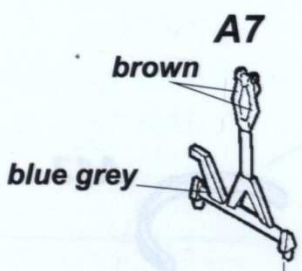

RESIN PART

RP

DECALS

-  SYMETRICAL ASSEMBLY
SYMETRICKÁ MONTÁŽ
-  REMOVE
ODSTRANIT
-  GRIND
OBROUSIT
-  DRILL HOLE
VRTAT OTVOR
-  BEND
OHNOUT
-  OPTION
VOLBA
-  
-  

A27

decal 34

A27+decal 33

VVS KA (Air Force of Red Army), East Germany, June 1958