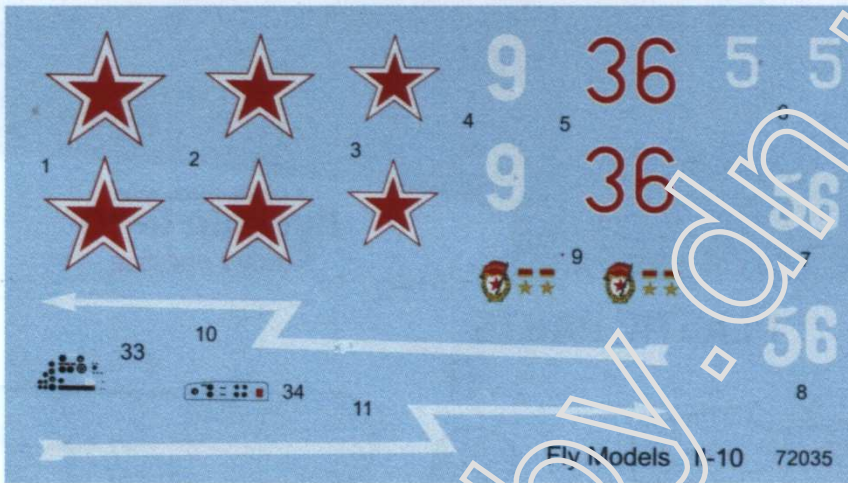

Fly

1/72

Plastic model kit
Plastik-Modellbausatz
Plastikový model

72035

Soviet ground attack aircraft
Ilyushin Il-10
Soviet service

PLASTIC PARTS

CLEAR PART

CP

RESIN PART

RP

DECALS

-  SYMETRICAL ASSEMBLY
SYMETRICKÁ MONTÁŽ
-  REMOVE
ODSTRANIT
-  GRIND
OBROUSIT
-  DRILL HOLE
VRTAT OTVOR
-  BEND
OHNOUT
-  OPTION
VOLBA
-  
-  

A27

decal 34

A27+decal 33

VVS KA (Air Force of Red Army), East Germany, June 1958

IL-10, White 9, VVS KA (Air Force of Red Army), East Germany, June 1958

| | | | | | | |
|----------------|----|-----|-----|------|-----|------|
| Humbrol | 60 | 34 | 163 | 94 | 79 | 89 |
| | | | | | | |
| | 14 | 715 | 132 | 2024 | 165 | 2023 |

IL-10, White 9, unknown unit of VVS (Soviet Military AF), April 1945 Czechoslovakia.

1

6

IL-10, 200th ShAD (Attack Air Division), VVS KA (Air Force of Red Army), East Germany, June 1956

2

IL-10, White 56, VVS KA (Air Force of Red Army), Kuibyshev airfield, Soviet Union, late 1950