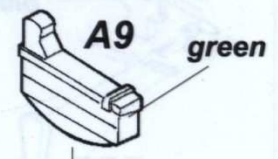

RESIN PART

RP

DECALS

-  SYMETRICAL ASSEMBLY
SYMETRICKÁ MONTÁŽ
-  REMOVE
ODSTRANIT
-  GRIND
OBROUSIT
-  DRILL HOLE
VRTAT OTVOR
-  BEND
OHNOUT
-  OPTION
VOLBA
-  
-  

A27

decal 34

A27+decal 33

VVS KA (Air Force of Red Army), East Germany, June 1958