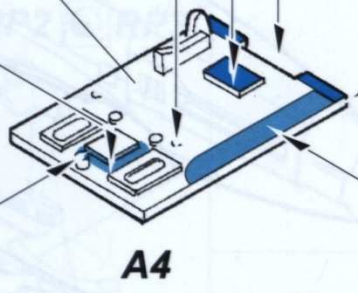

RESIN PART

RP

DECALS

-  SYMETRICAL ASSEMBLY
SYMETRICKÁ MONTÁŽ
-  REMOVE
ODSTRANIT
-  GRIND
OBROUSIT
-  DRILL HOLE
VRTAT OTVOR
-  BEND
OHNOUT
-  OPTION
VOLBA
-  
-  

A27

decal 34

A27+decal 33

VVS KA (Air Force of Red Army), East Germany, June 1958