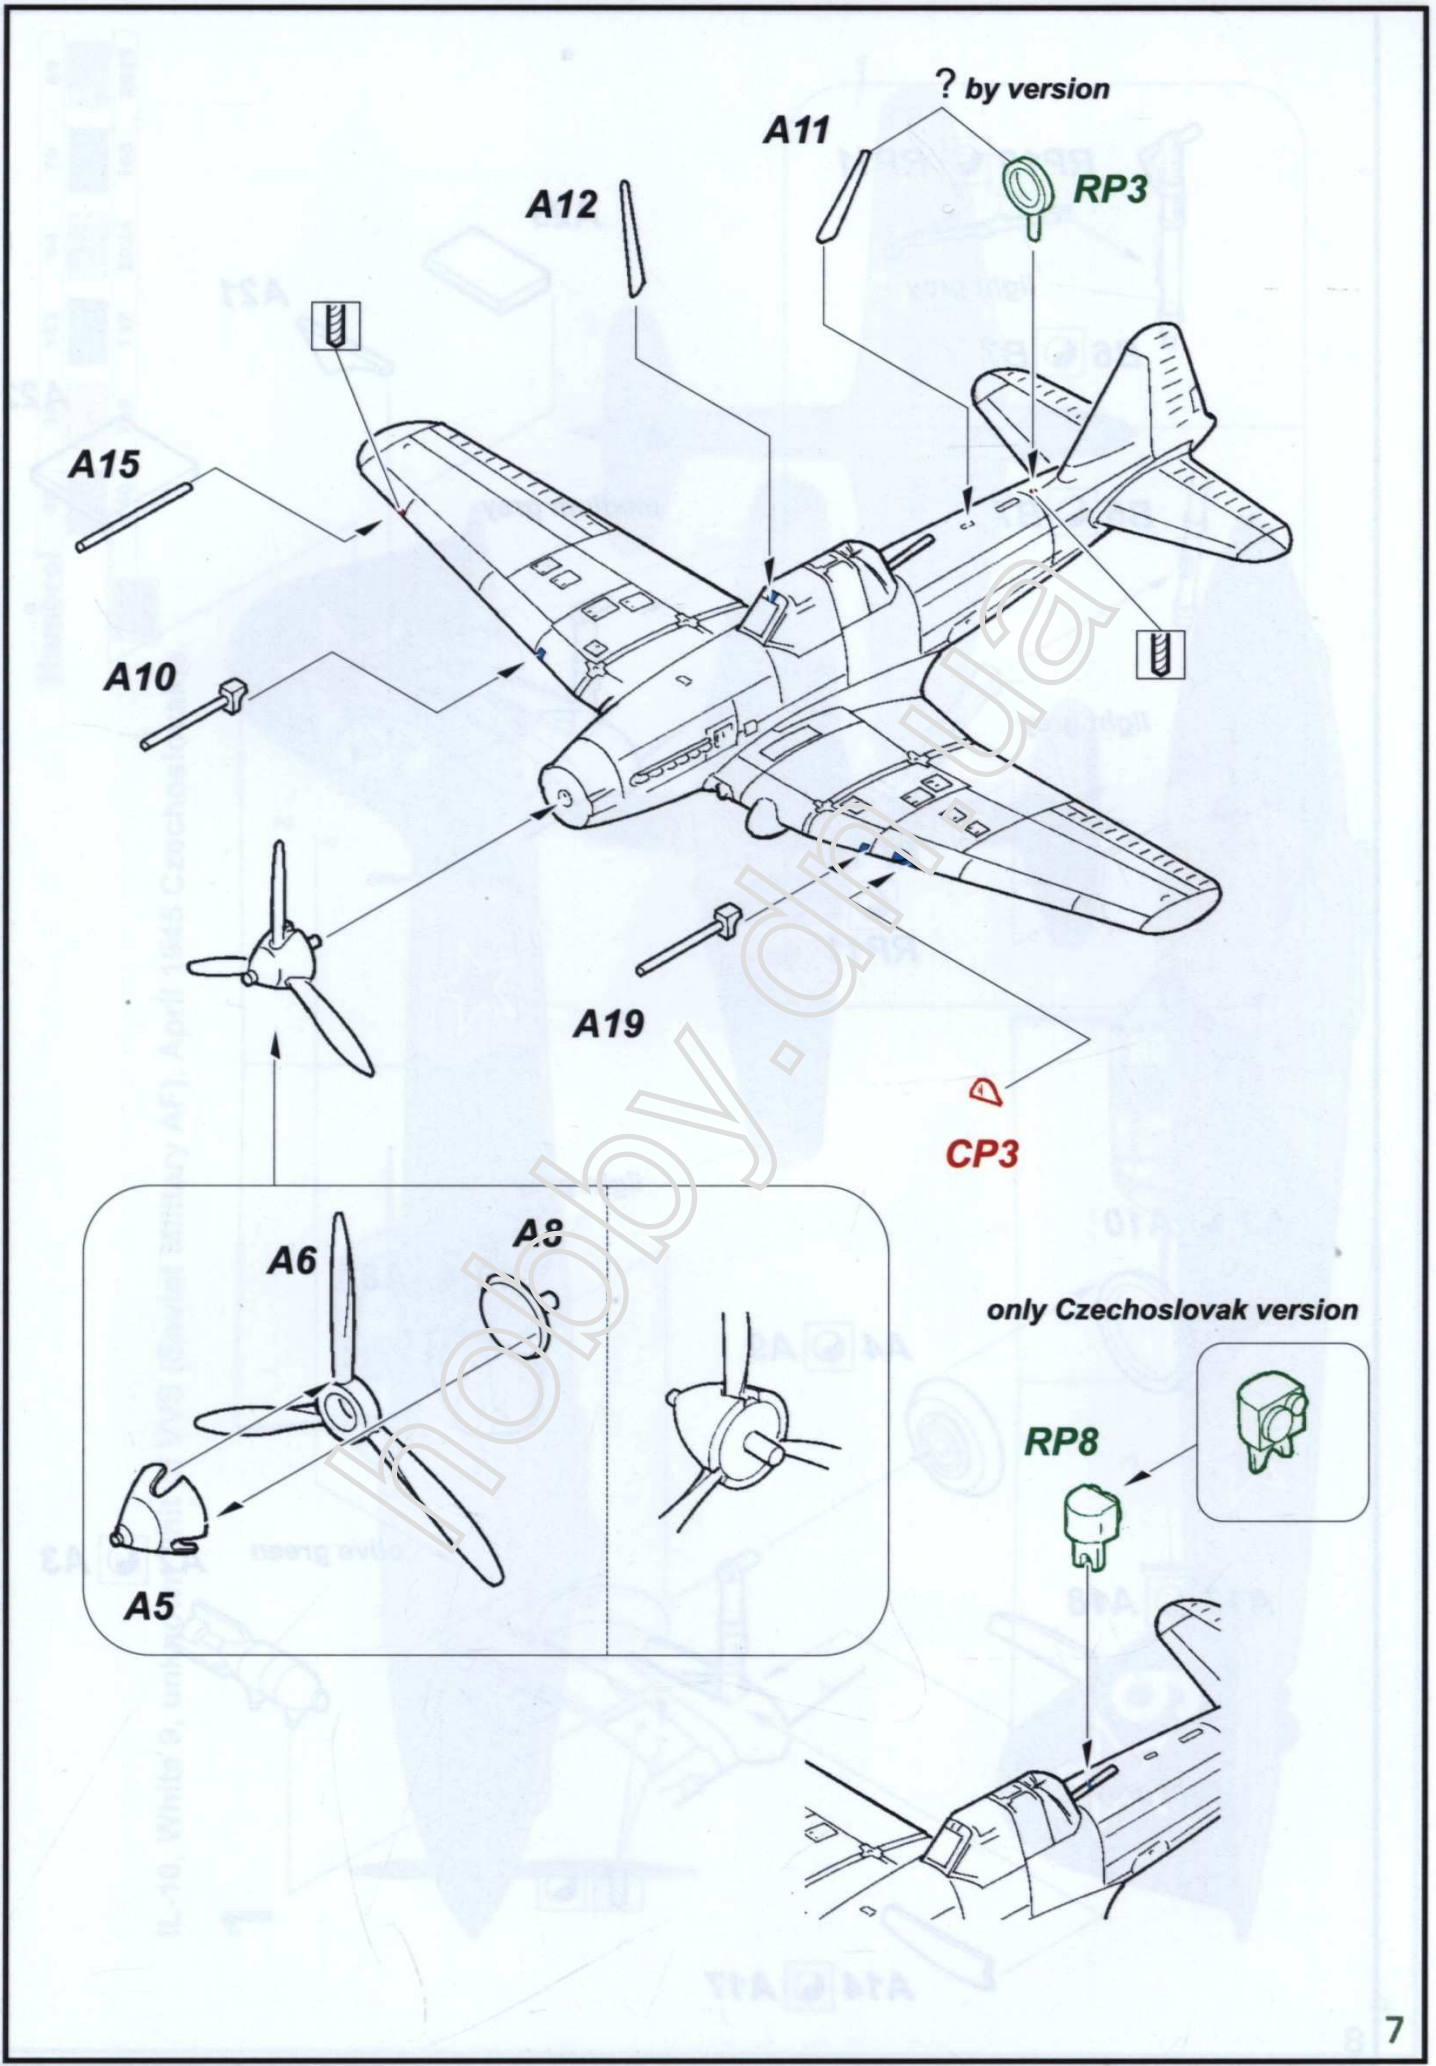

Fly

1/72

Plastic model kit
Plastik-Modellbausatz
Plastikový model

72035

Soviet ground attack aircraft
Ilyushin Il-10
Soviet service

PLASTIC PARTS

CLEAR PART

CP

RESIN PART

RP

DECALS

-  SYMETRICAL ASSEMBLY
SYMETRICKÁ MONTÁŽ
-  REMOVE
ODSTRANIT
-  GRIND
OBROUSIT
-  DRILL HOLE
VRTAT OTVOR
-  BEND
OHNOUT
-  OPTION
VOLBA
-  
-  

A27

decal 34

A27+decal 33

VVS KA (Air Force of Red Army), East Germany, June 1958

IL-10, White 9, VVS KA (Air Force of Red Army), East Germany, June 1958

| | | | | | | |
|----------------|----|-----|-----|------|-----|------|
| Humbrol | 60 | 34 | 163 | 94 | 79 | 89 |
| | | | | | | |
| | 14 | 715 | 132 | 2024 | 165 | 2023 |