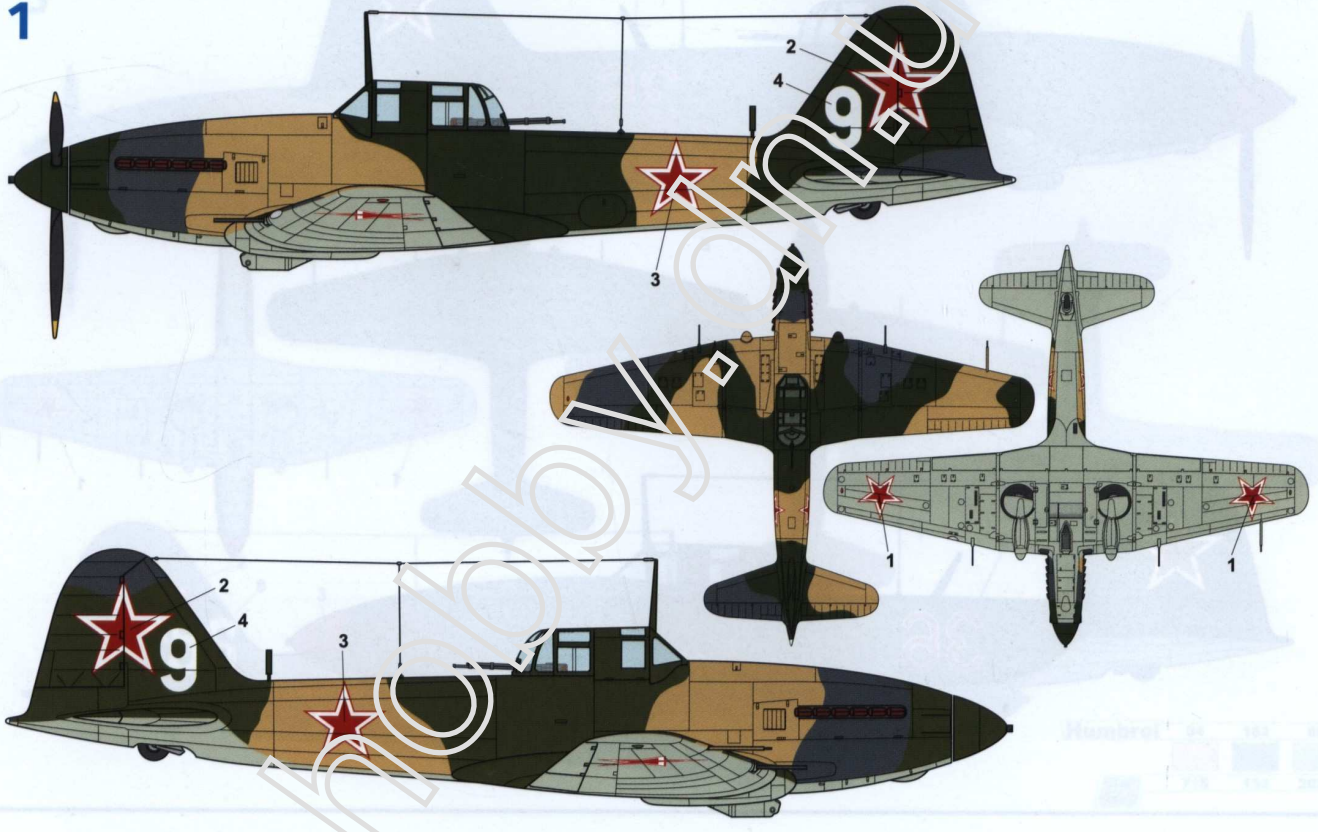

VVS KA (Air Force of Red Army), East Germany, June 1958

IL-10, White 9, VVS KA (Air Force of Red Army), East Germany, June 1958

Humbrol	60	34	163	94	79	89
	14	715	132	2024	165	2023

IL-10, White 9, unknown unit of VVS (Soviet Military AF), April 1945 Czechoslovakia.

1

6