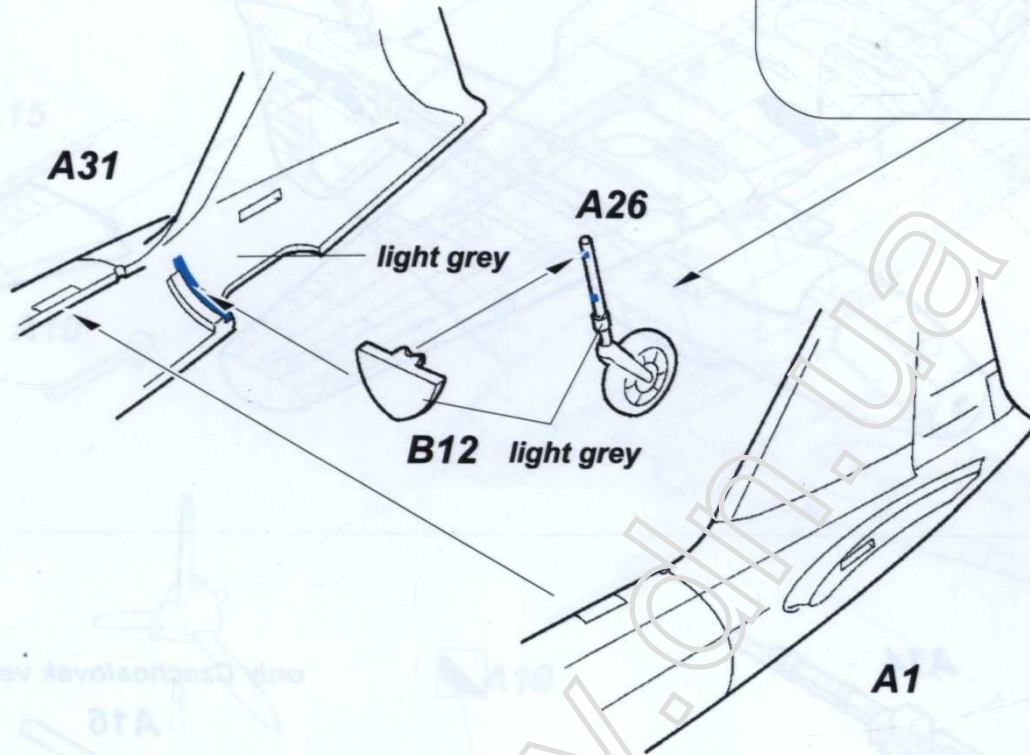

Fly

1/72

Plastic model kit
Plastik-Modellbausatz
Plastikový model

72035

Soviet ground attack aircraft
Ilyushin Il-10
Soviet service

PLASTIC PARTS

CLEAR PART

CP

RESIN PART

RP

DECALS

-  SYMETRICAL ASSEMBLY
SYMETRICKÁ MONTÁŽ
-  REMOVE
ODSTRANIT
-  GRIND
OBROUSIT
-  DRILL HOLE
VRTAT OTVOR
-  BEND
OHNOUT
-  OPTION
VOLBA
-  
-  

A27

decal 34

A27+decal 33

VVS KA (Air Force of Red Army), East Germany, June 1958

IL-10, White 9, VVS KA (Air Force of Red Army), East Germany, June 1958

| | | | | | | |
|----------------|----|-----|-----|------|-----|------|
| Humbrol | 60 | 34 | 163 | 94 | 79 | 89 |
| | | | | | | |
| | 14 | 715 | 132 | 2024 | 165 | 2023 |