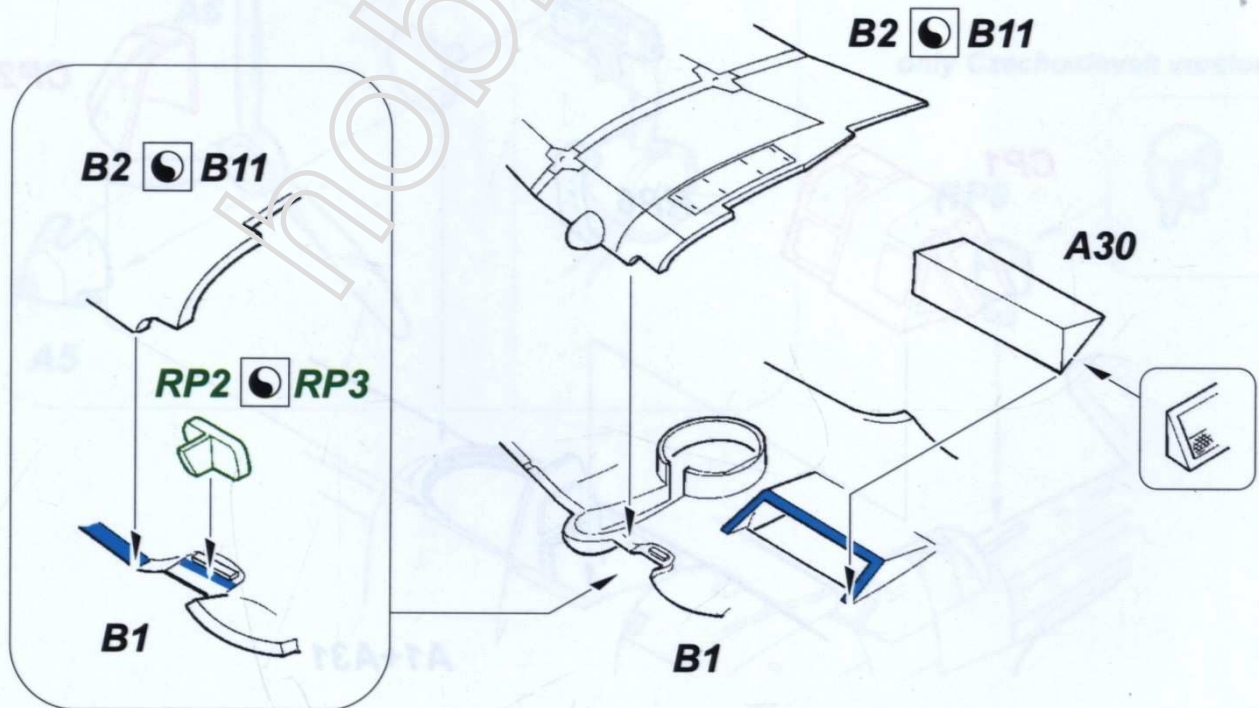

RESIN PART

RP

DECALS

-  SYMETRICAL ASSEMBLY
SYMETRICKÁ MONTÁŽ
-  REMOVE
ODSTRANIT
-  GRIND
OBROUSIT
-  DRILL HOLE
VRTAT OTVOR
-  BEND
OHNOUT
-  OPTION
VOLBA
-  
-  

A27

decal 34

A27+decal 33

VVS KA (Air Force of Red Army), East Germany, June 1958