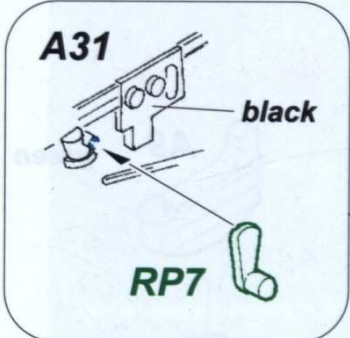

RESIN PART

RP

DECALS

-  SYMETRICAL ASSEMBLY
SYMETRICKÁ MONTÁŽ
-  REMOVE
ODSTRANIT
-  GRIND
OBROUSIT
-  DRILL HOLE
VRTAT OTVOR
-  BEND
OHNOUT
-  OPTION
VOLBA
-  
-  

A27

decal 34

A27+decal 33

VVS KA (Air Force of Red Army), East Germany, June 1958