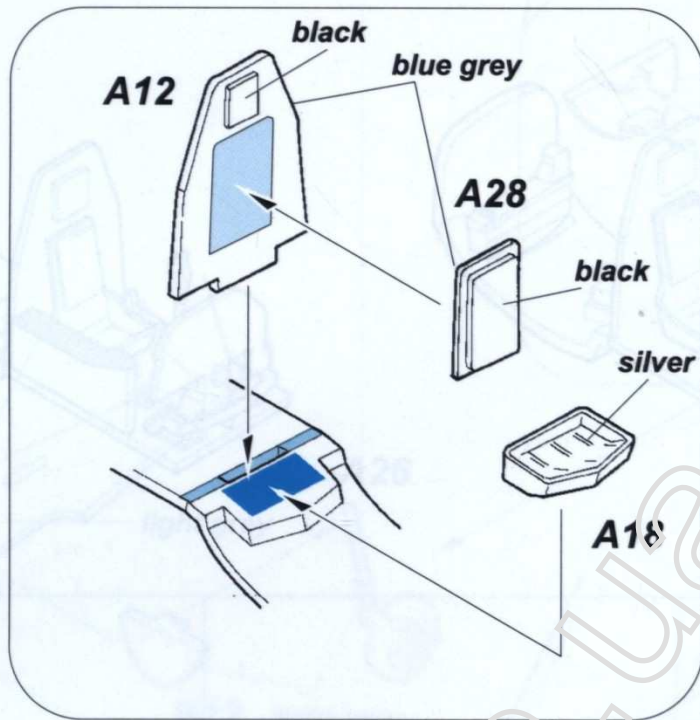

Fly

1/72

Plastic model kit
Plastik-Modellbausatz
Plastikový model

72035

Soviet ground attack aircraft
Ilyushin Il-10
Soviet service

PLASTIC PARTS

CLEAR PART

CP

RESIN PART

RP

DECALS

-  SYMETRICAL ASSEMBLY
SYMETRICKÁ MONTÁŽ
-  REMOVE
ODSTRANIT
-  GRIND
OBROUSIT
-  DRILL HOLE
VRTAT OTVOR
-  BEND
OHNOUT
-  OPTION
VOLBA
-  
-  

A27

decal 34

A27+decal 33

VVS KA (Air Force of Red Army), East Germany, June 1958

IL-10, White 9, VVS KA (Air Force of Red Army), East Germany, June 1958

| | | | | | | |
|----------------|----|-----|-----|------|-----|------|
| Humbrol | 60 | 34 | 163 | 94 | 79 | 89 |
| | | | | | | |
| | 14 | 715 | 132 | 2024 | 165 | 2023 |