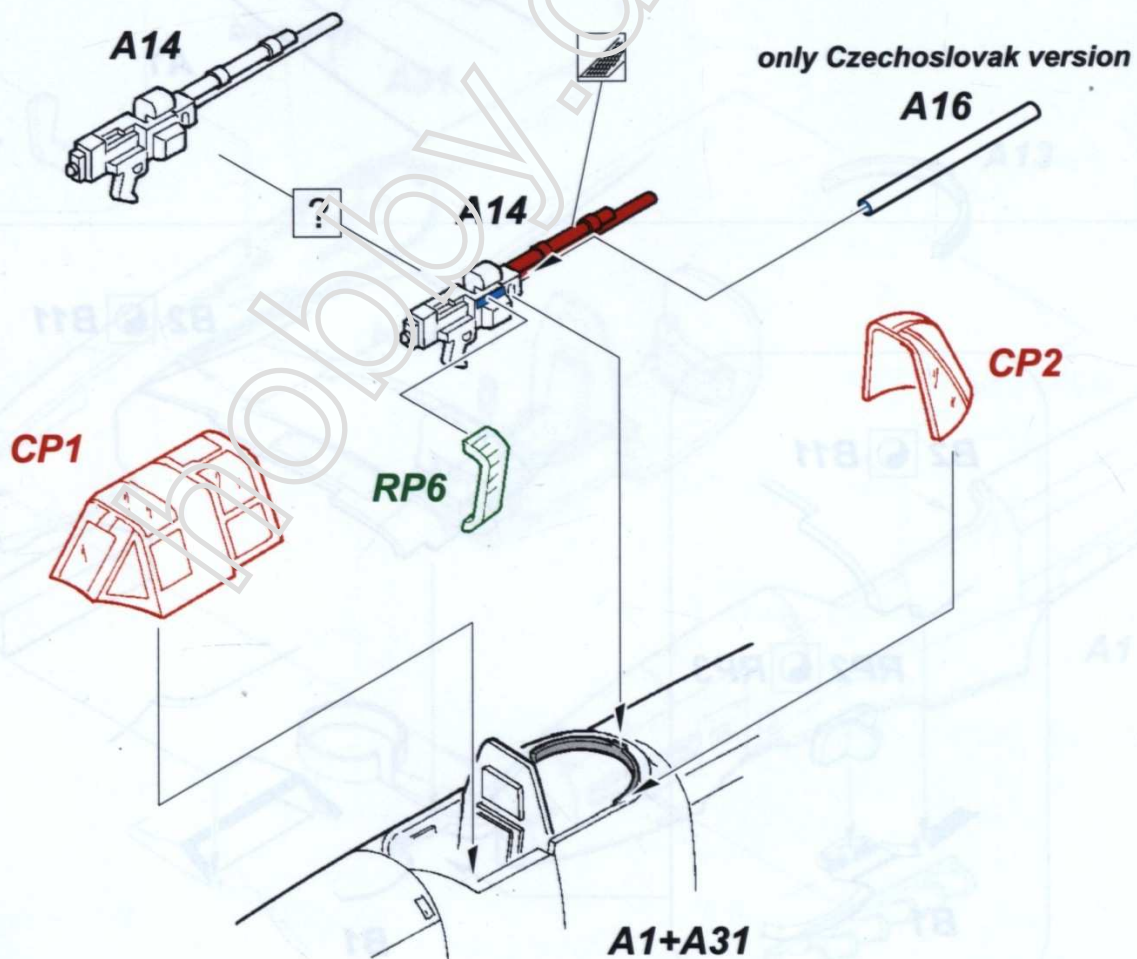

Fly

1/72

Plastic model kit
Plastik-Modellbausatz
Plastikový model

72035

Soviet ground attack aircraft
Ilyushin Il-10
Soviet service

PLASTIC PARTS

CLEAR PART

CP

RESIN PART

RP

DECALS

-  SYMETRICAL ASSEMBLY
SYMETRICKÁ MONTÁŽ
-  REMOVE
ODSTRANIT
-  GRIND
OBROUSIT
-  DRILL HOLE
VRTAT OTVOR
-  BEND
OHNOUT
-  OPTION
VOLBA
-  
-  

A27

decal 34

A27+decal 33

VVS KA (Air Force of Red Army), East Germany, June 1958