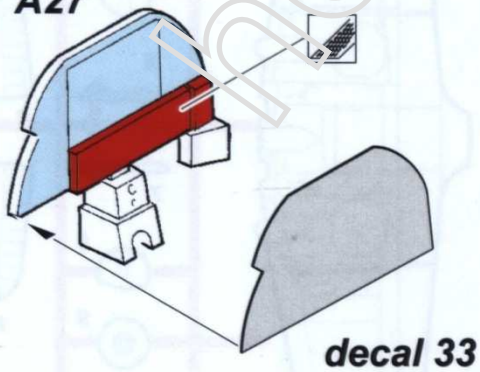

RESIN PART

RP

DECALS

-  SYMETRICAL ASSEMBLY
SYMETRICKÁ MONTÁŽ
-  REMOVE
ODSTRANIT
-  GRIND
OBROUSIT
-  DRILL HOLE
VRTAT OTVOR
-  BEND
OHNOUT
-  OPTION
VOLBA
-  
-  

A27

decal 34

A27+decal 33

VVS KA (Air Force of Red Army), East Germany, June 1958