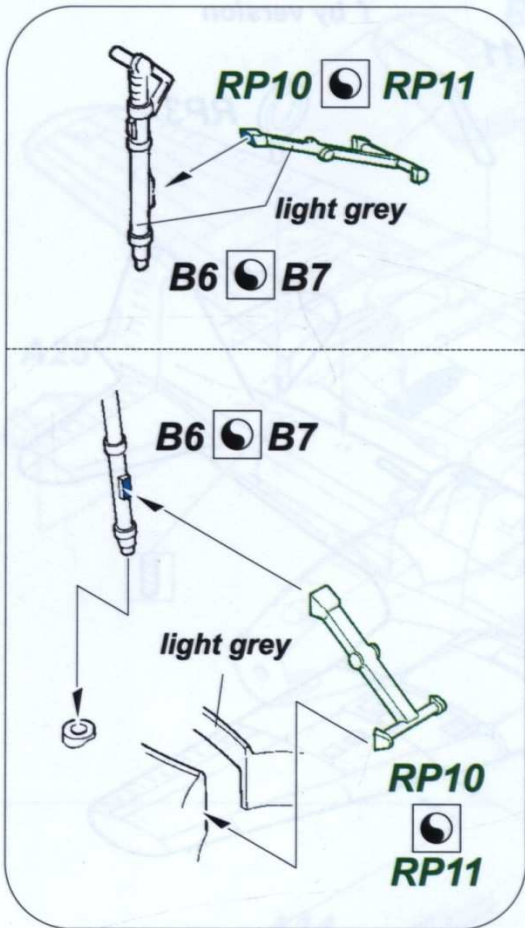

RESIN PART

RP

DECALS

-  SYMETRICAL ASSEMBLY
SYMETRICKÁ MONTÁŽ
-  REMOVE
ODSTRANIT
-  GRIND
OBROUSIT
-  DRILL HOLE
VRTAT OTVOR
-  BEND
OHNOUT
-  OPTION
VOLBA
-  
-  

A27

decal 34

A27+decal 33

VVS KA (Air Force of Red Army), East Germany, June 1958

IL-10, White 9, VVS KA (Air Force of Red Army), East Germany, June 1958

| | | | | | | |
|----------------|----|-----|-----|------|-----|------|
| Humbrol | 60 | 34 | 163 | 94 | 79 | 89 |
| | | | | | | |
| | 14 | 715 | 132 | 2024 | 165 | 2023 |