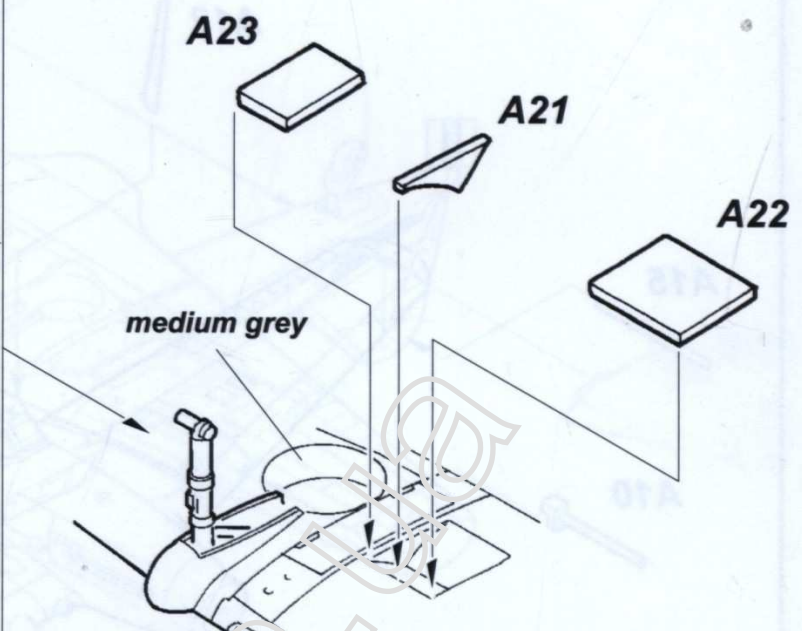

RESIN PART

RP

DECALS

-  SYMETRICAL ASSEMBLY
SYMETRICKÁ MONTÁŽ
-  REMOVE
ODSTRANIT
-  GRIND
OBROUSIT
-  DRILL HOLE
VRTAT OTVOR
-  BEND
OHNOUT
-  OPTION
VOLBA
-  
-  

A27

decal 34

A27+decal 33

VVS KA (Air Force of Red Army), East Germany, June 1958