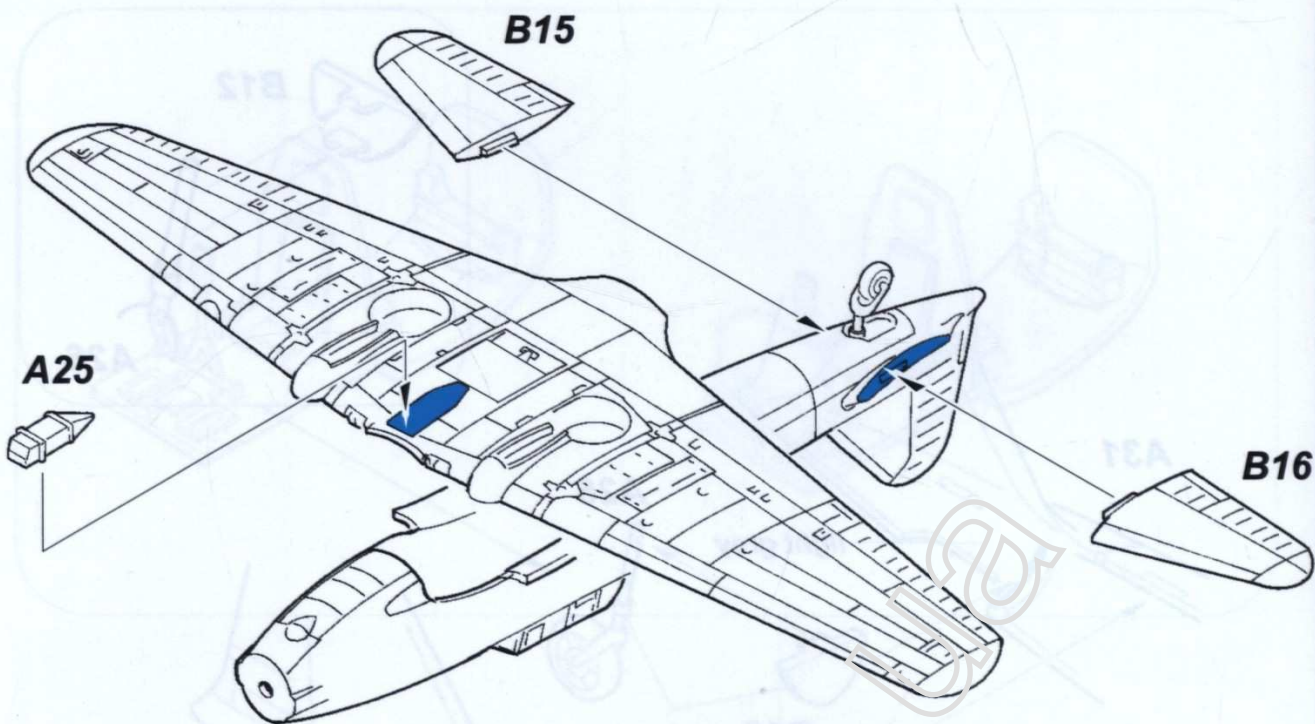

Fly

1/72

Plastic model kit
Plastik-Modellbausatz
Plastikový model

72035

Soviet ground attack aircraft
Ilyushin Il-10
Soviet service

PLASTIC PARTS

CLEAR PART

CP

RESIN PART

RP

DECALS

-  SYMETRICAL ASSEMBLY
SYMETRICKÁ MONTÁŽ
-  REMOVE
ODSTRANIT
-  GRIND
OBROUSIT
-  DRILL HOLE
VRTAT OTVOR
-  BEND
OHNOUT
-  OPTION
VOLBA
-  
-  

A27

decal 34

A27+decal 33

VVS KA (Air Force of Red Army), East Germany, June 1958