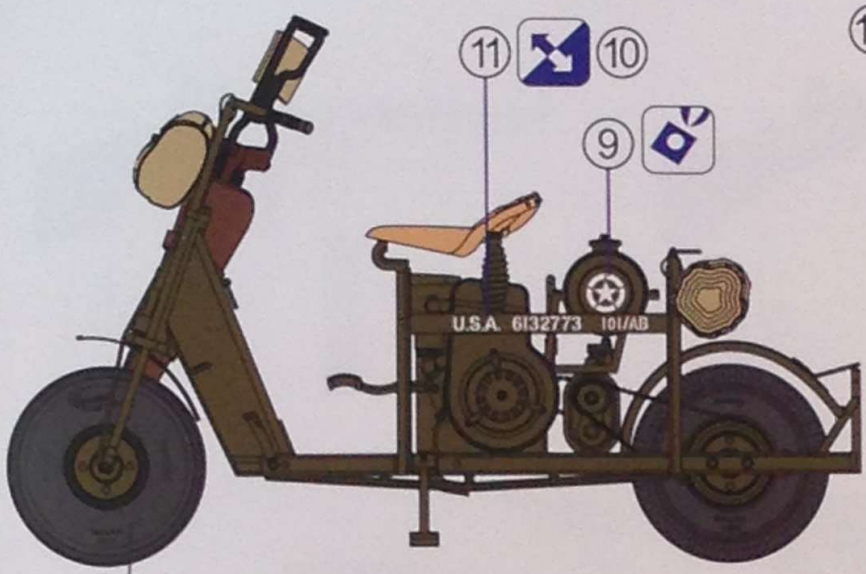

Red brown Khaki

MISSION MODELS

PREMIUM HOBBY PAINTS & PRODUCTS

Olive drab	MMP-024	Tyre black	MMP-040
Flat black	MMP-047	Red brown	MMP-002
Khaki	MMP-039	Gun metal	MMM-010

Tyre black