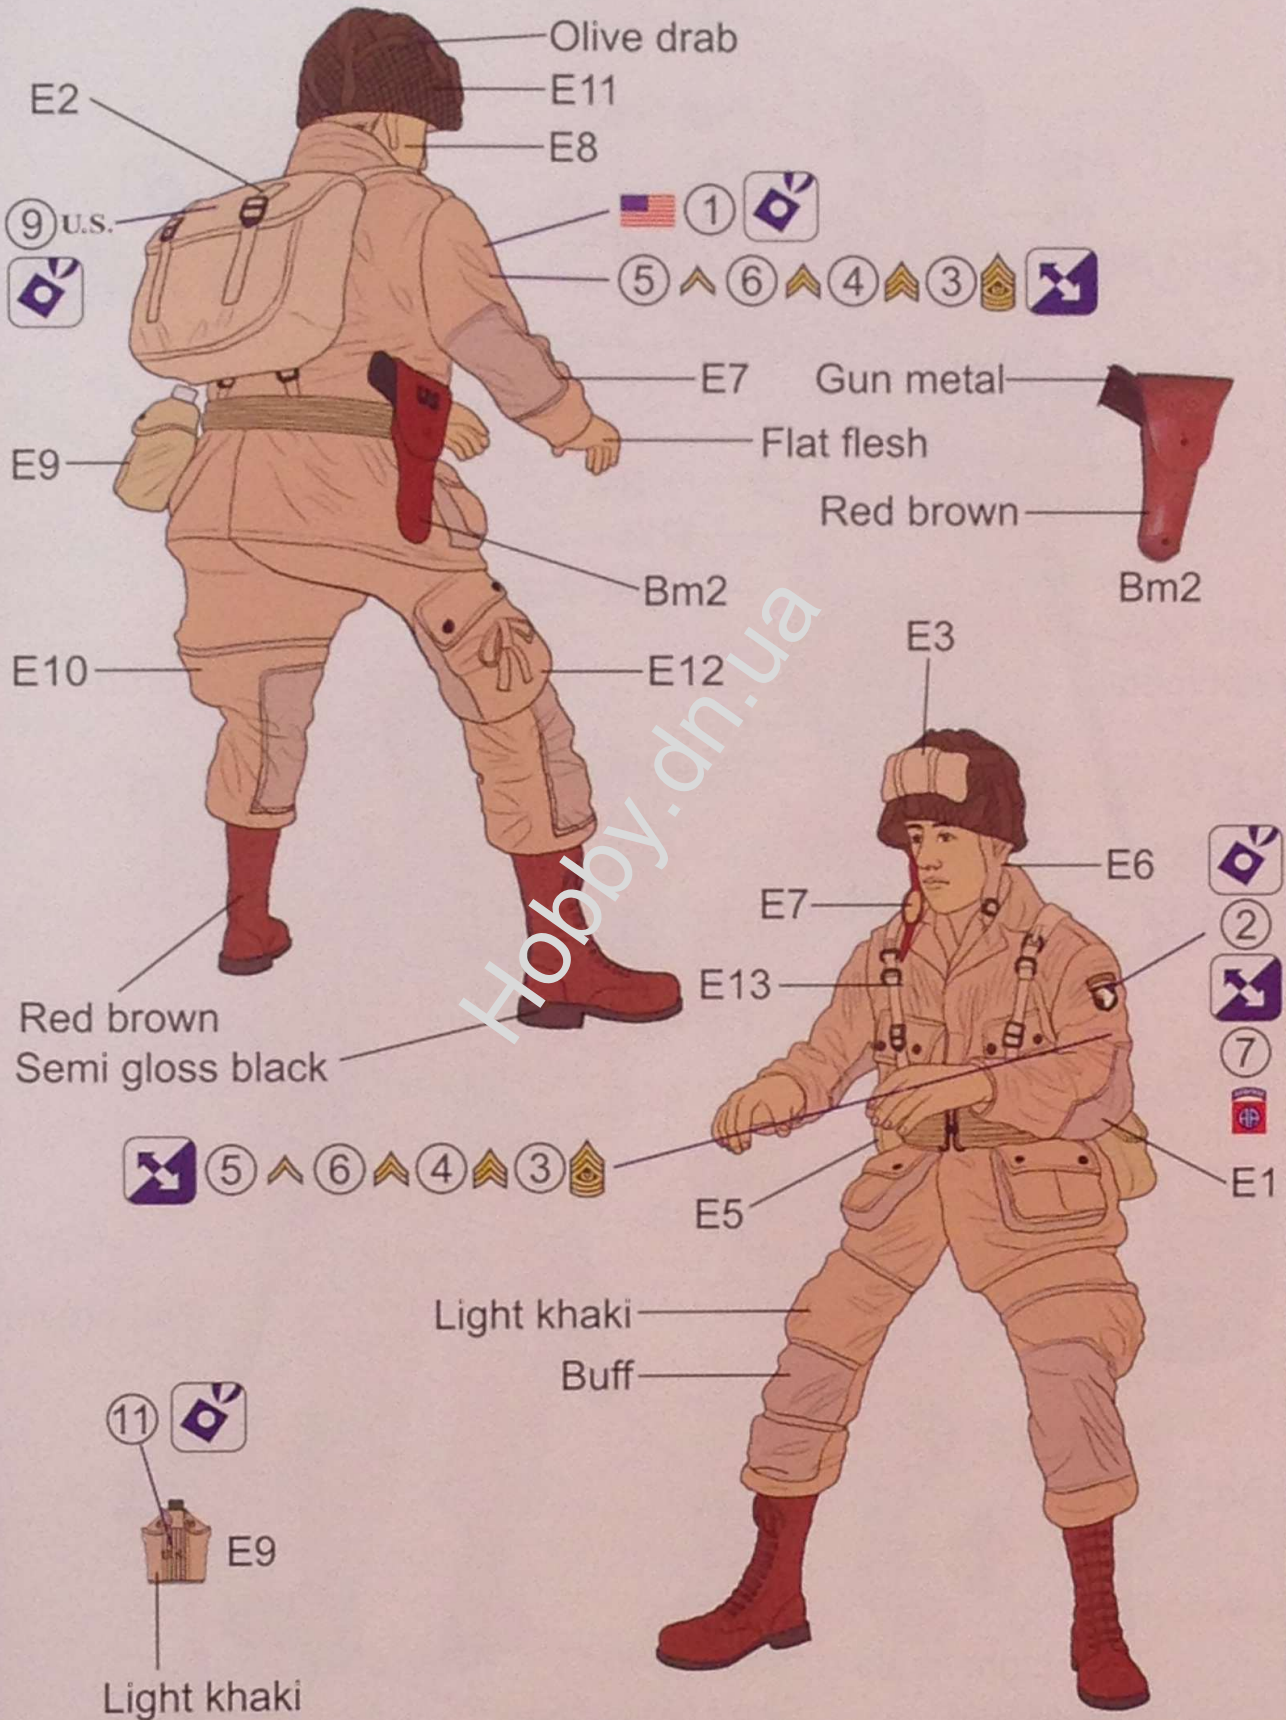

10

MISSION MODELS
PREMIUM HOBBY PAINTS & PRODUCTS

Olive drab	MMP-024	Tyre black	MMP-040
Flat black	MMP-047	Red brown	MMP-002
Khaki	MMP-039	Gun metal	MMM-010