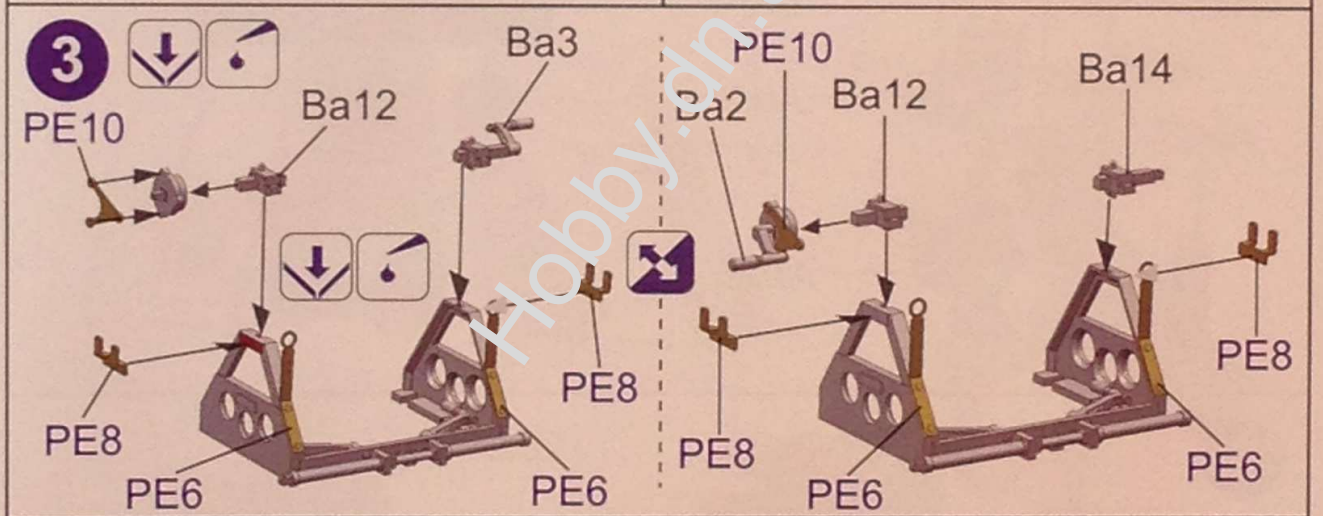

# Scooter Cushman Mod.53 w/RL-35 Cable Reel Cart Mod.1944 & US Paratroops. (Set 2)

1/35 MILITARY SERIES ★ READY TO ASSEMBLE PRECISION MODEL KIT 1/35 SCALE

Hobbyland

35GM0042

5

6

8

9