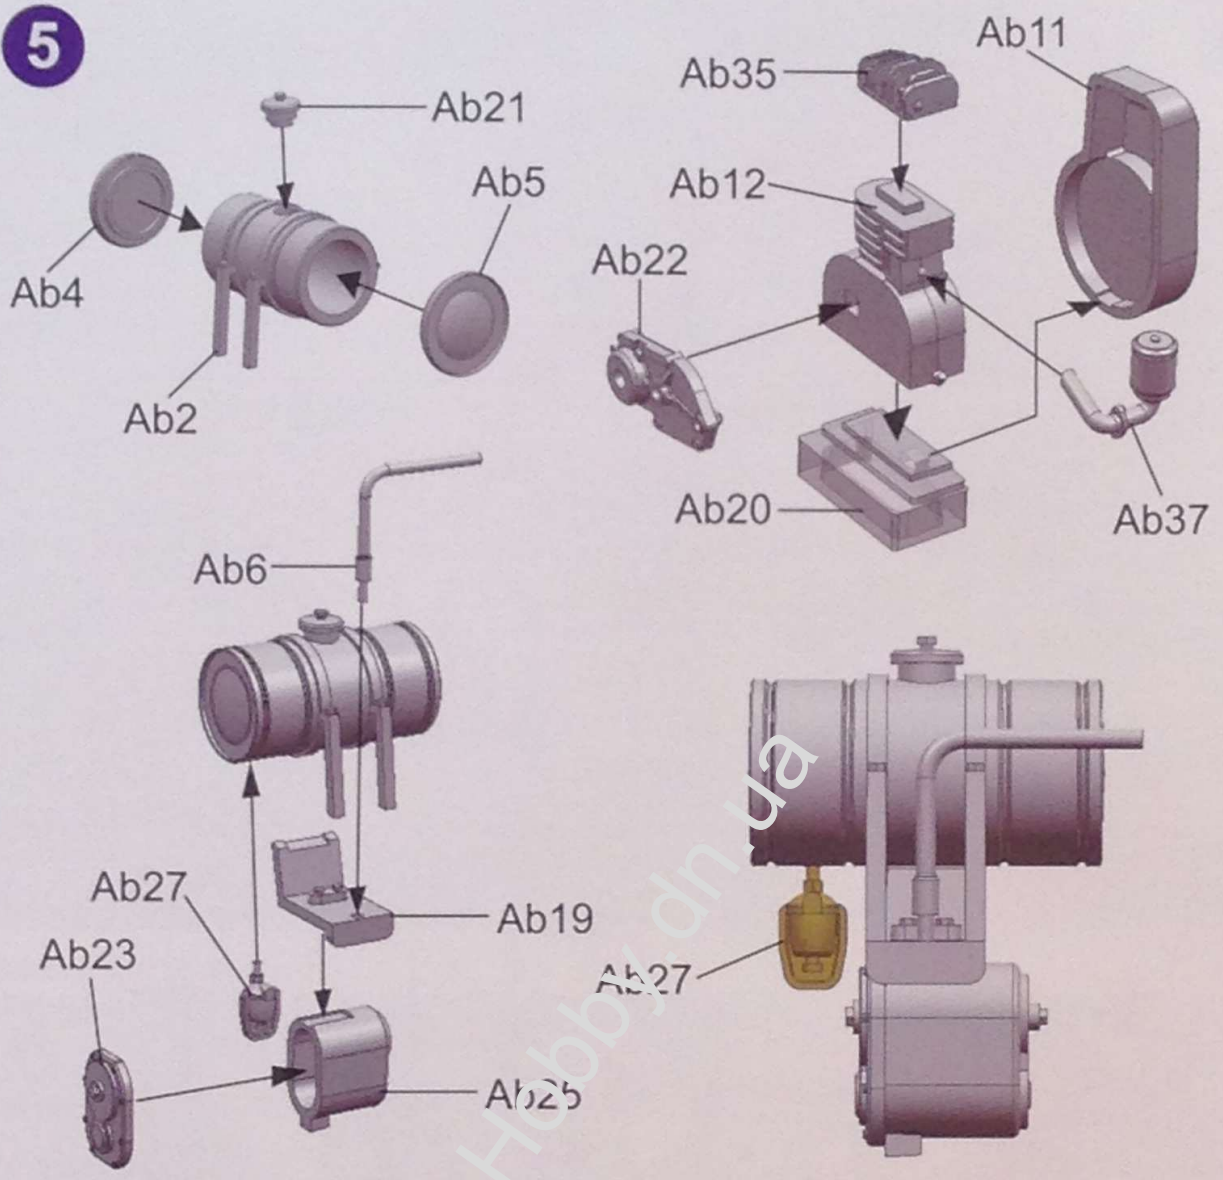

# Scooter Cushman Mod.53 w/RL-35 Cable Reel Cart Mod.1944 & US Paratroops. (Set 2)

1/35 MILITARY SERIES ★ READY TO ASSEMBLE PRECISION MODEL KIT 1/35 SCALE

Hobbyland

35GM0042

5

6

8

9