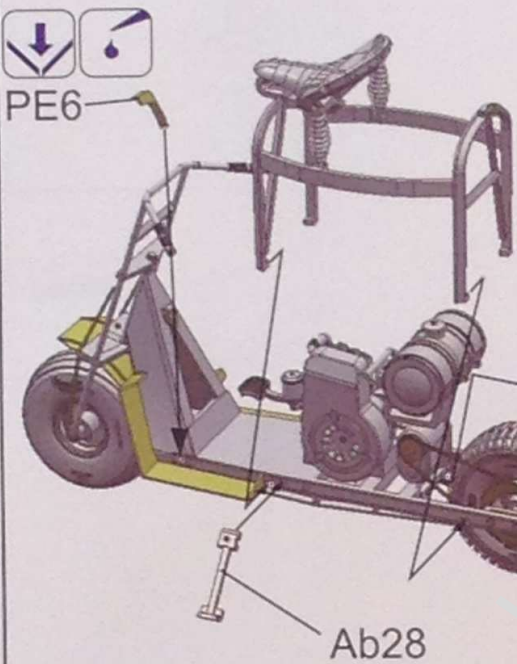

# Scooter Cushman Mod.53 w/RL-35 Cable Reel Cart Mod.1944 & US Paratroops. (Set 2)

1/35 MILITARY SERIES ★ READY TO ASSEMBLE PRECISION MODEL KIT 1/35 SCALE

Hobbyland

35GM0042

5

6

8

9