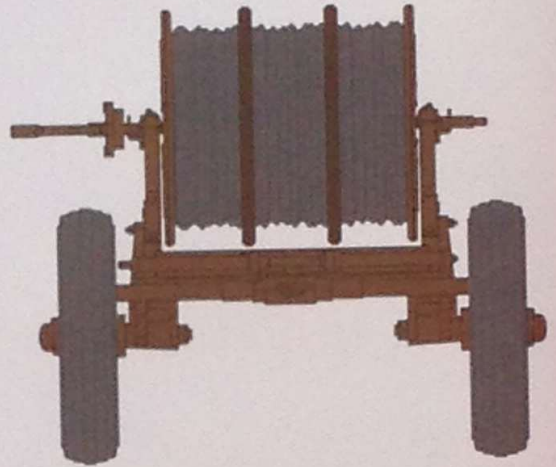

**MISSION
MODELS**

PREMIUM HOBBY PAINTS & PRODUCTS

Olive drab		MMP-024	Tyre black		MMP-040
Flat black		MMP-047	Red brown		MMP-002
Khaki		MMP-039	Gun metal		MMM-010