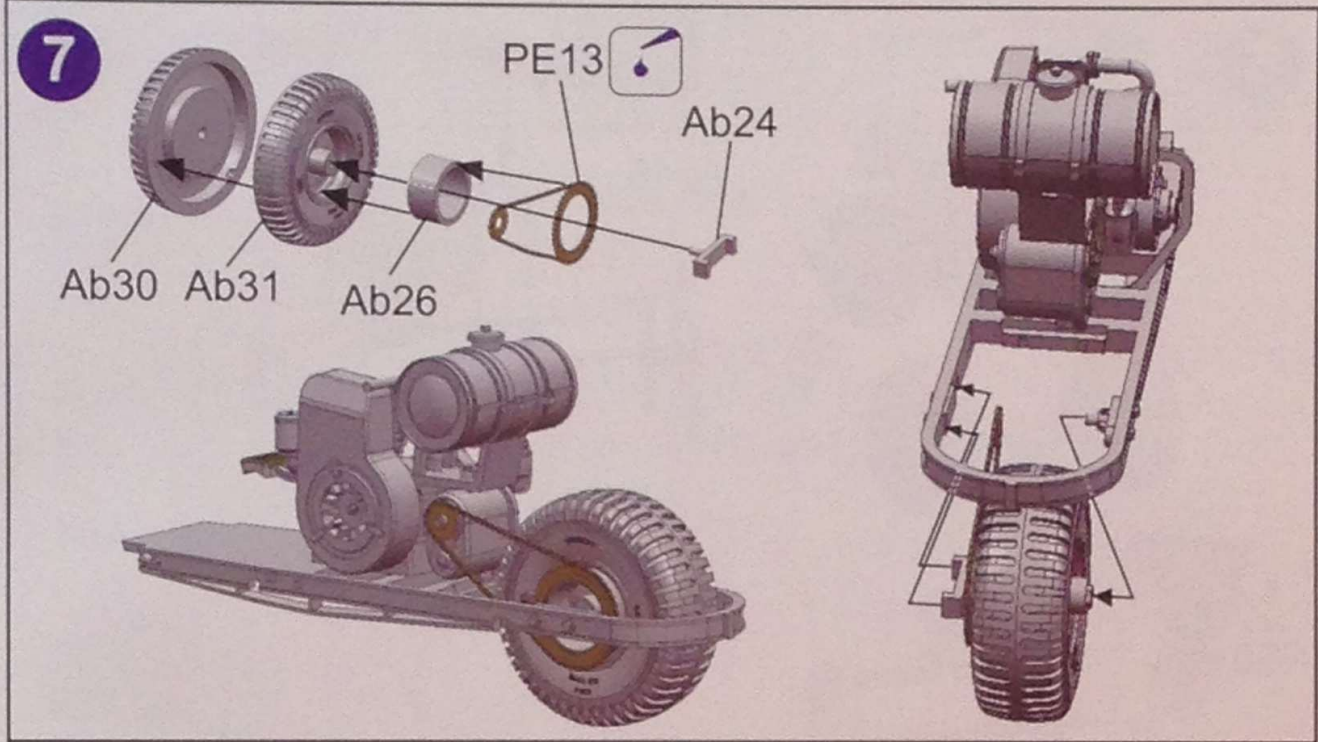

# Scooter Cushman Mod.53 w/RL-35 Cable Reel Cart Mod.1944 & US Paratroops. (Set 2)

1/35 MILITARY SERIES ★ READY TO ASSEMBLE PRECISION MODEL KIT 1/35 SCALE

Hobbyland

35GM0042

5

6

8

9