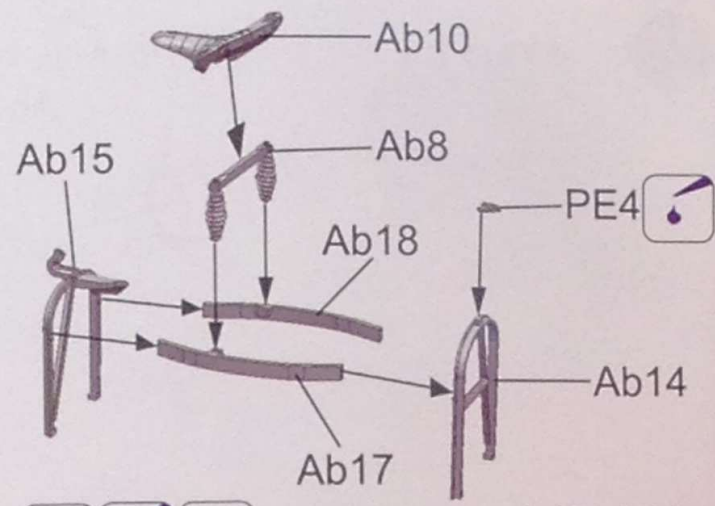

# Scooter Cushman Mod.53 w/RL-35 Cable Reel Cart Mod.1944 & US Paratroops. (Set 2)

1/35 MILITARY SERIES ★ READY TO ASSEMBLE PRECISION MODEL KIT 1/35 SCALE

Hobbyland

35GM0042

5

6

8

9