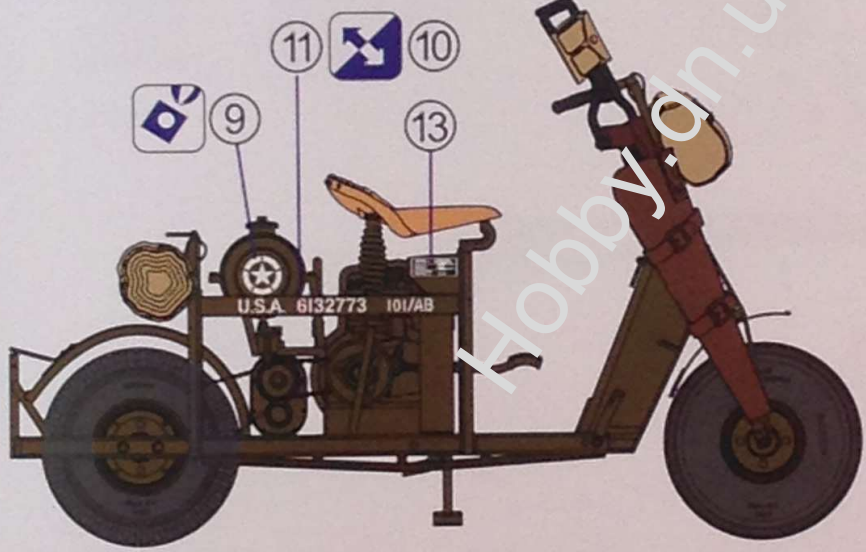

MISSION MODELS

PREMIUM HOBBY PAINTS & PRODUCTS

Olive drab	MMP-024	Tyre black	MMP-040
Flat black	MMP-047	Red brown	MMP-002
Khaki	MMP-039	Gun metal	MMM-010

Khaki

Buff

Gun metal