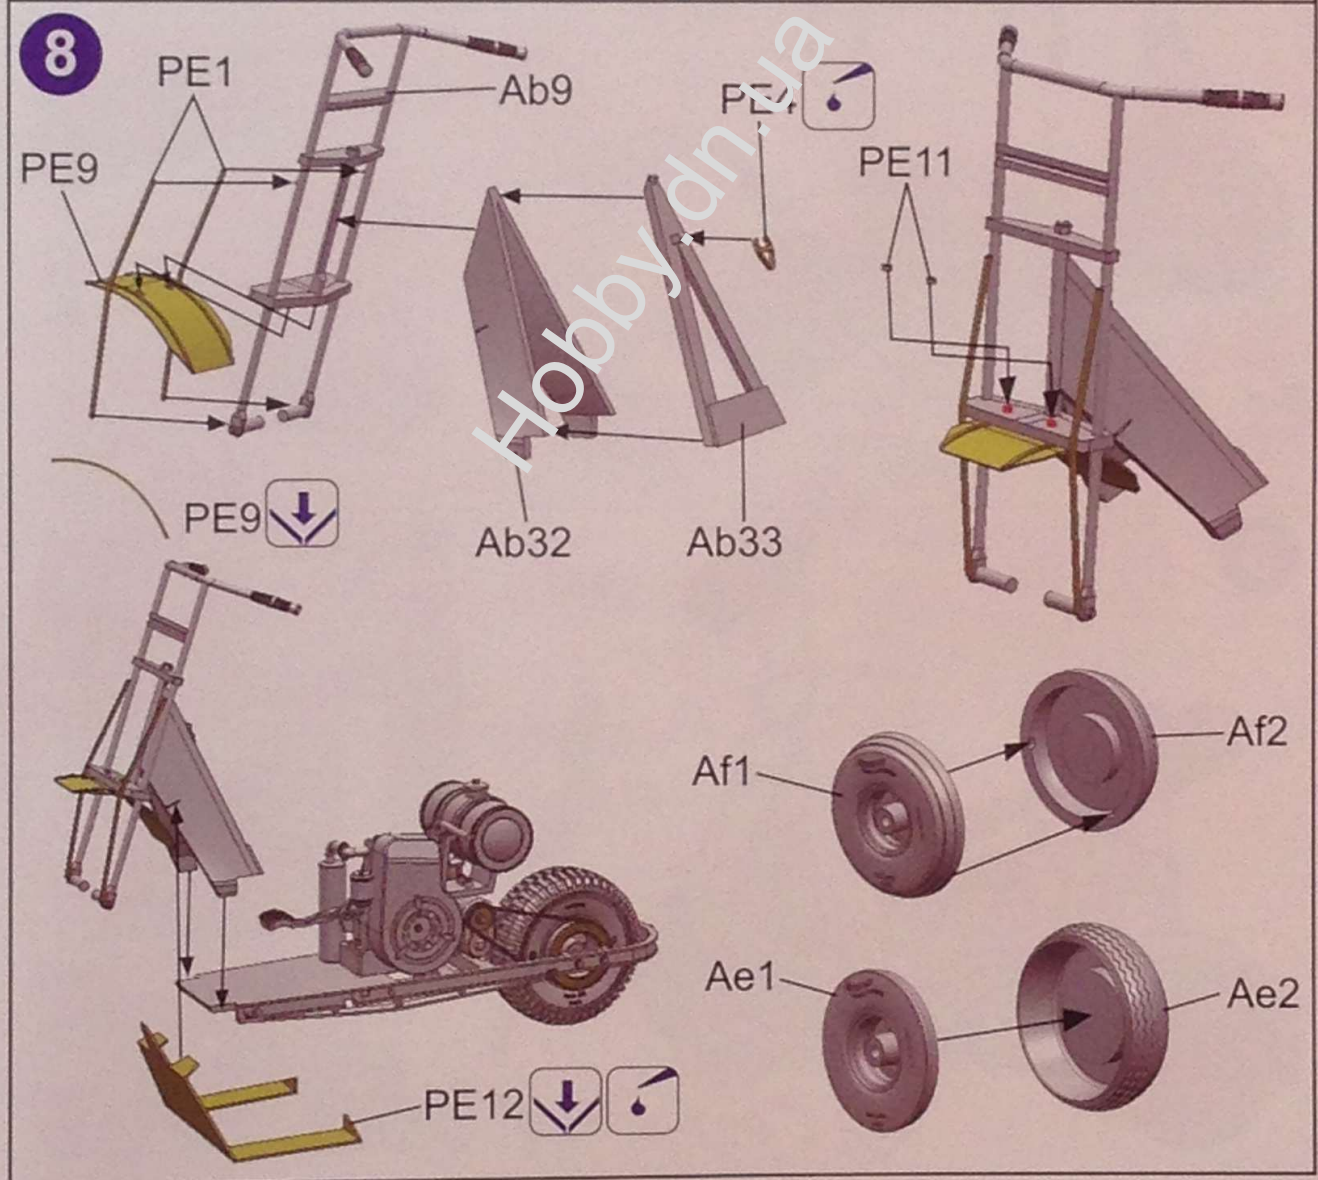

# Scooter Cushman Mod.53 w/RL-35 Cable Reel Cart Mod.1944 & US Paratroops. (Set 2)

1/35 MILITARY SERIES ★ READY TO ASSEMBLE PRECISION MODEL KIT 1/35 SCALE

Hobbyland

35GM0042

5

6

8

9