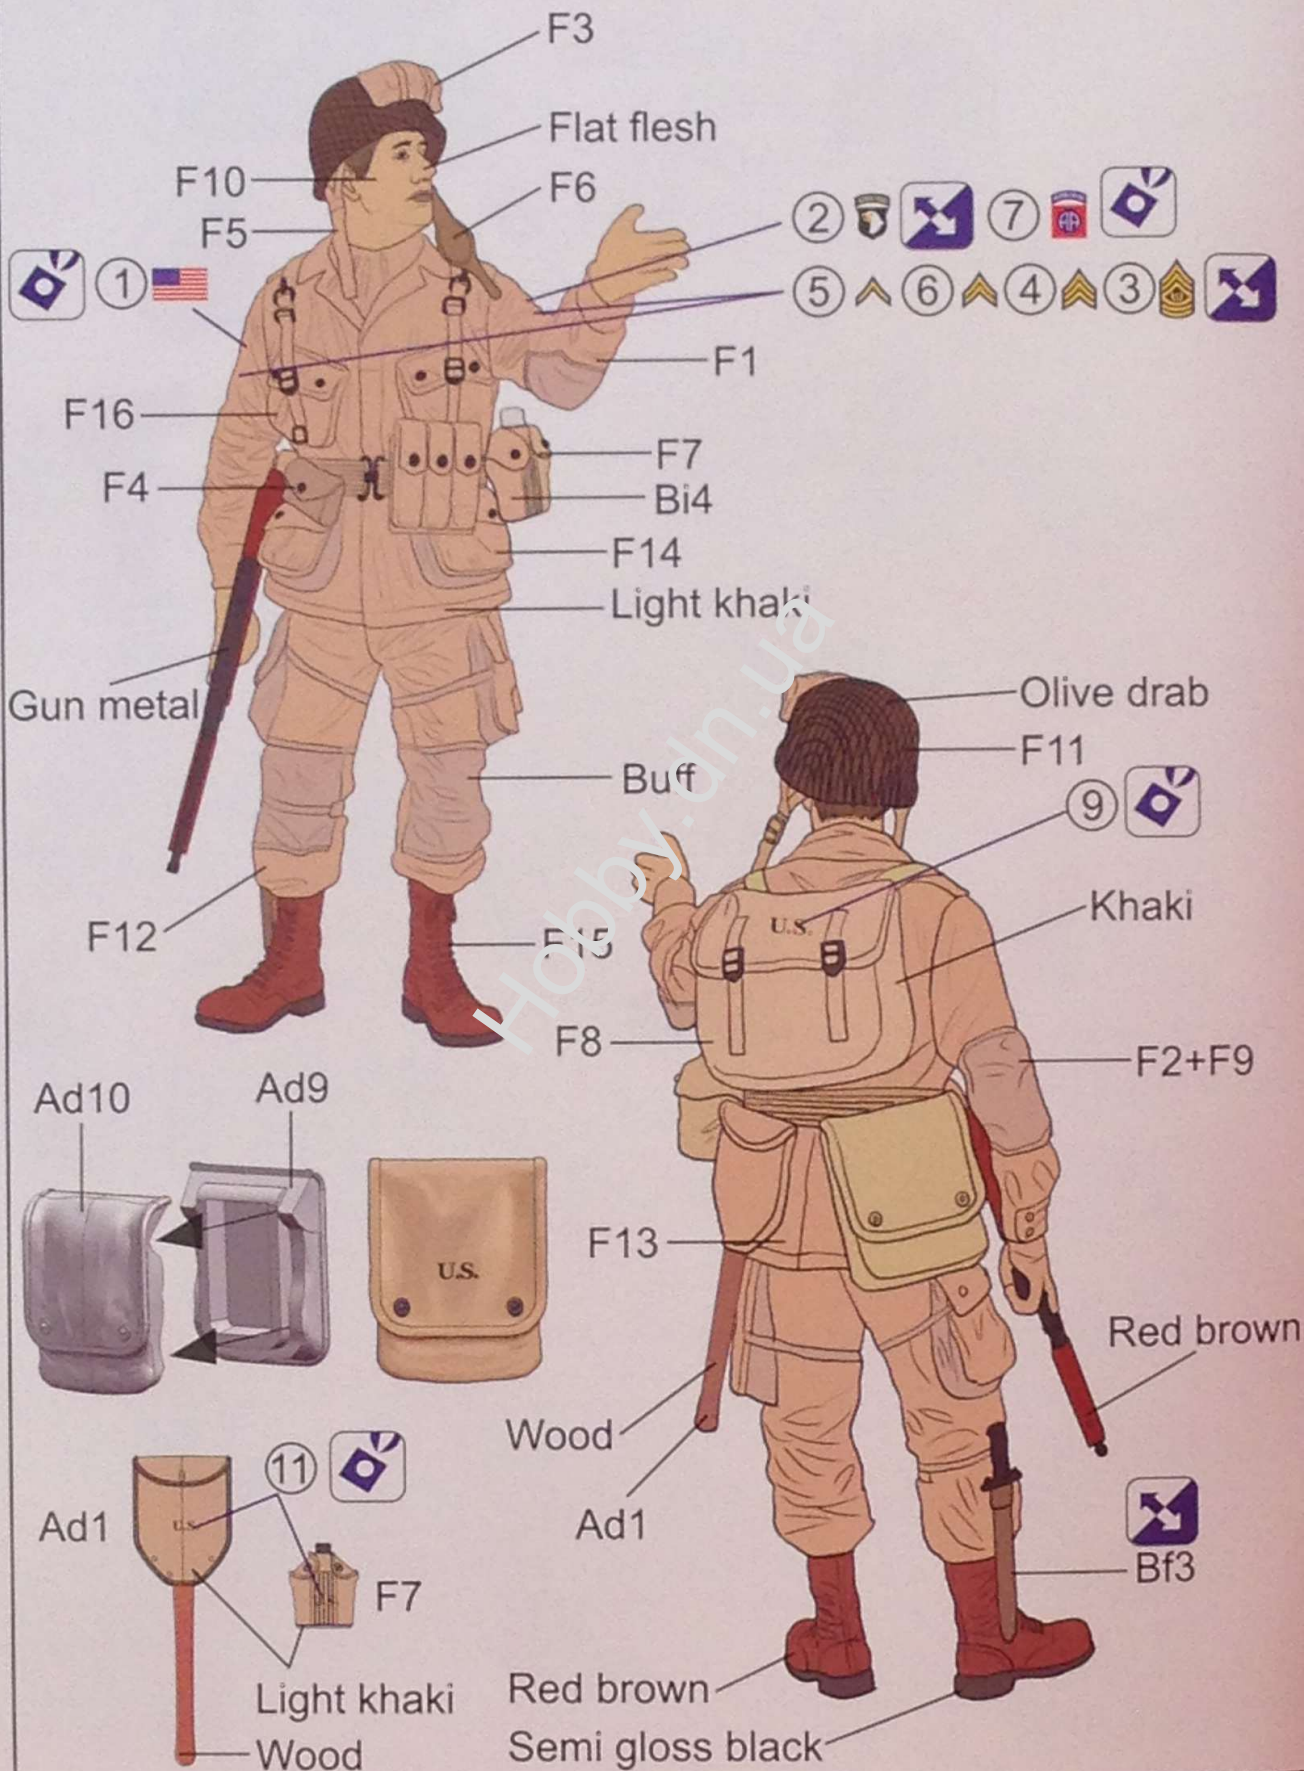

11

MISSION MODELS
PREMIUM HOBBY PAINTS & PRODUCTS

Olive drab	MMP-024	Tyre black	MMP-040
Flat black	MMP-047	Red brown	MMP-002
Khaki	MMP-039	Gun metal	MMM-010