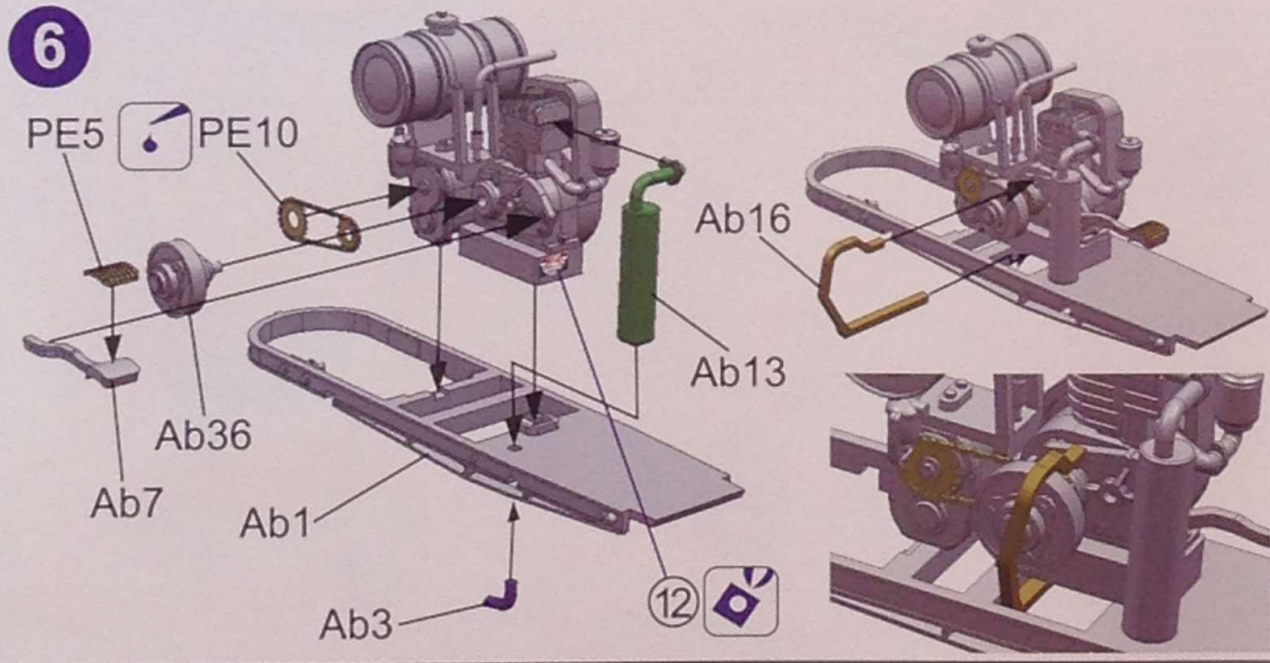

# Scooter Cushman Mod.53 w/RL-35 Cable Reel Cart Mod.1944 & US Paratroops. (Set 2)

1/35 MILITARY SERIES ★ READY TO ASSEMBLE PRECISION MODEL KIT 1/35 SCALE

Hobbyland

35GM0042

5

6

8

9