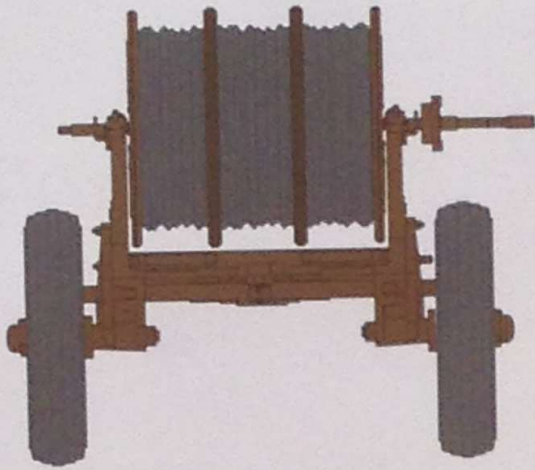

**MISSION
MODELS**

PREMIUM HOBBY PAINTS & PRODUCTS

Olive drab		MMP-024	Tyre black		MMP-040
Flat black		MMP-047	Red brown		MMP-002
Khaki		MMP-039	Gun metal		MMM-010