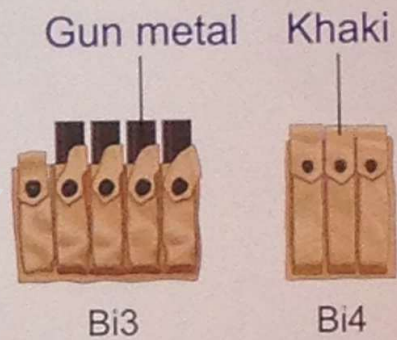

MISSION MODELS

PREMIUM HOBBY PAINTS & PRODUCTS

Olive drab		MMP-024	Tyre black		MMP-040
Silver		MMM-006	Red brown		MMP-002
Khaki		MMP-039	Gun metal		MMM-010

M1 Thompson