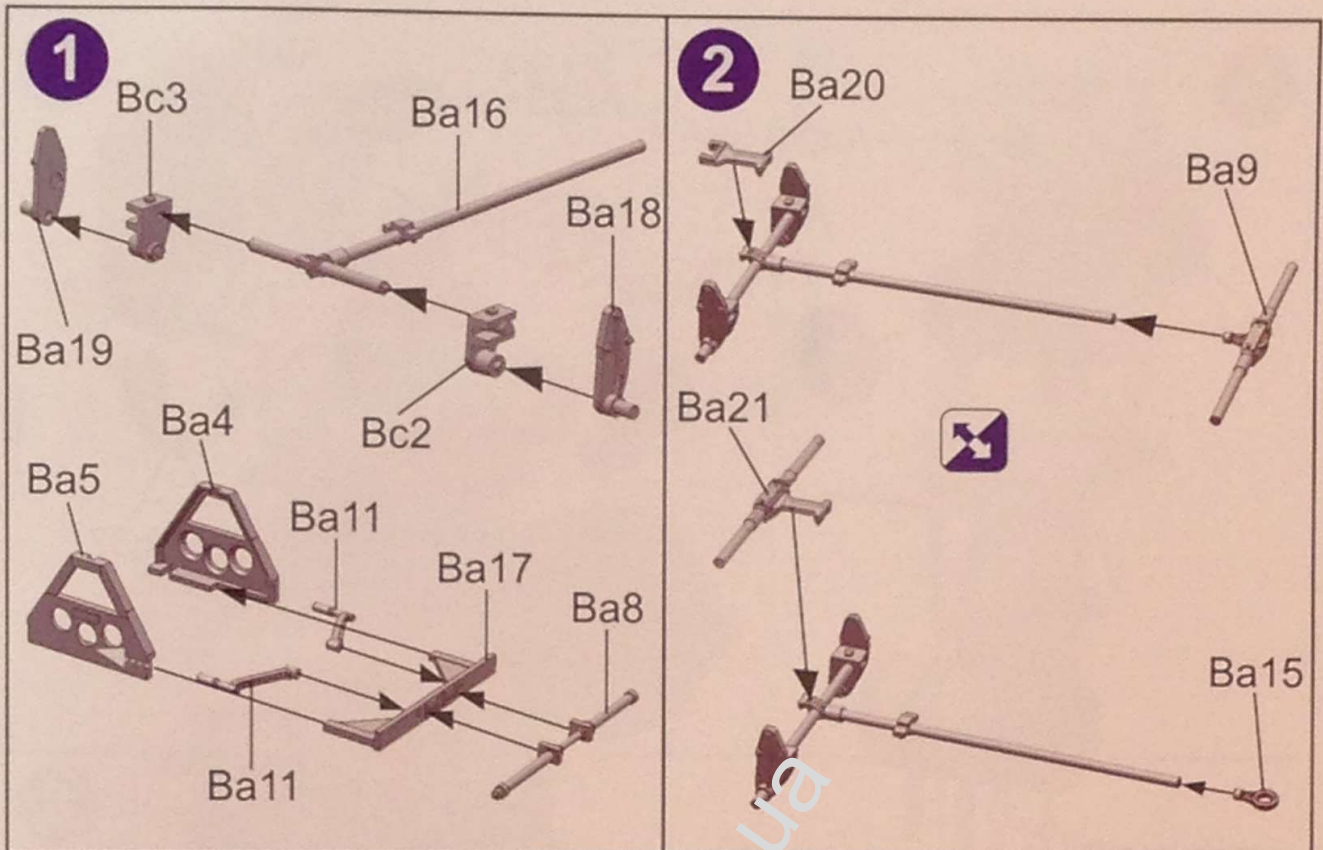

# Scooter Cushman Mod.53 w/RL-35 Cable Reel Cart Mod.1944 & US Paratroops. (Set 2)

1/35 MILITARY SERIES ★ READY TO ASSEMBLE PRECISION MODEL KIT 1/35 SCALE

Hobbyland

35GM0042

5

6

8

9