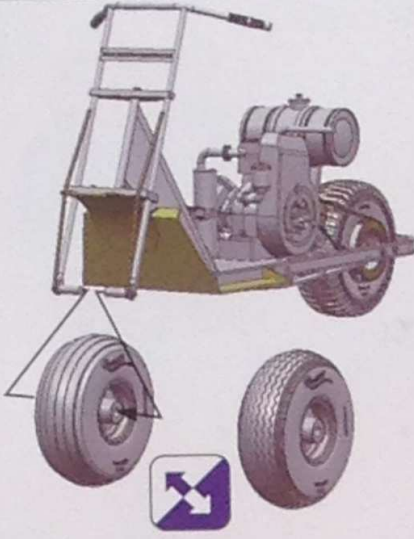

# Scooter Cushman Mod.53 w/RL-35 Cable Reel Cart Mod.1944 & US Paratroops. (Set 2)

1/35 MILITARY SERIES ★ READY TO ASSEMBLE PRECISION MODEL KIT 1/35 SCALE

Hobbyland

35GM0042

5

6

8

9