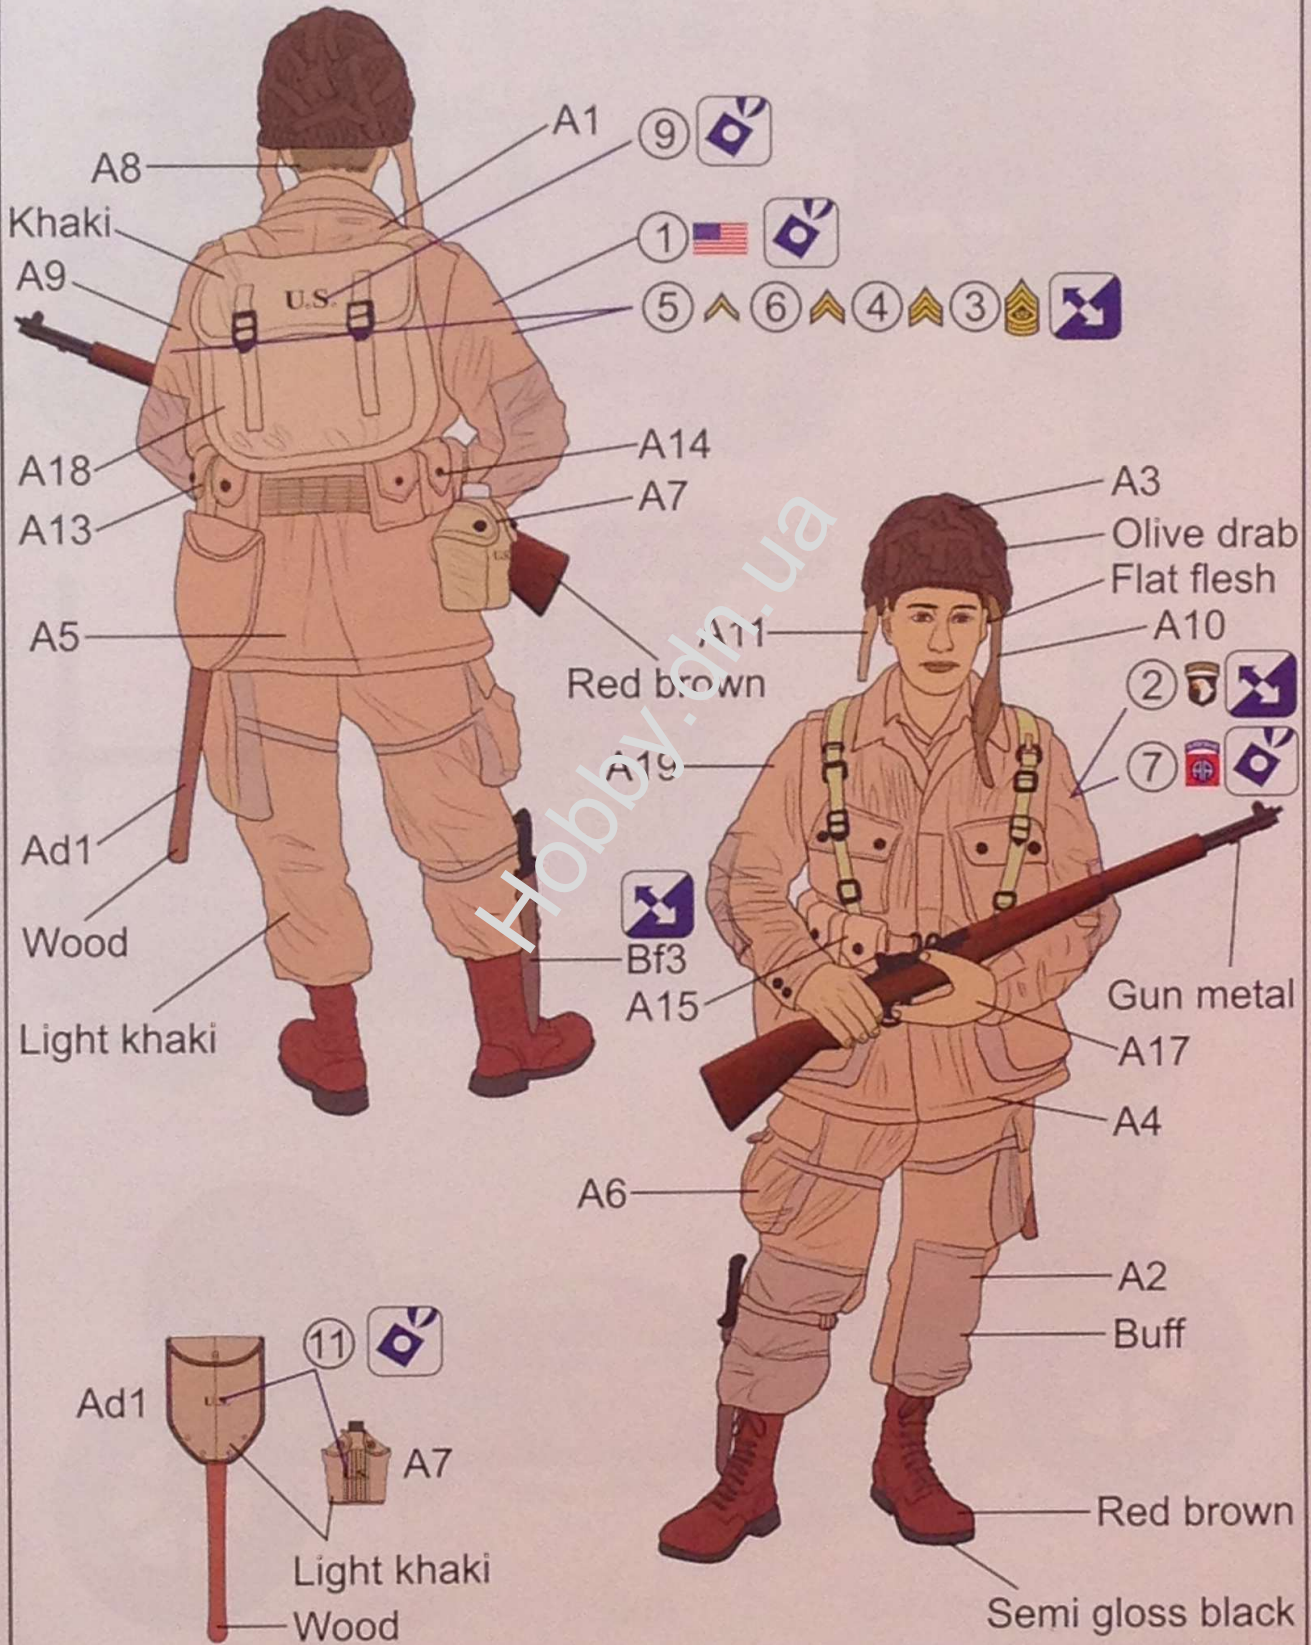

12

MISSION MODELS
PREMIUM HOBBY PAINTS & PRODUCTS

Olive drab	MMP-024	Tyre black	MMP-040
Flat black	MMP-047	Red brown	MMP-002
Khaki	MMP-039	Gun metal	MMM-010