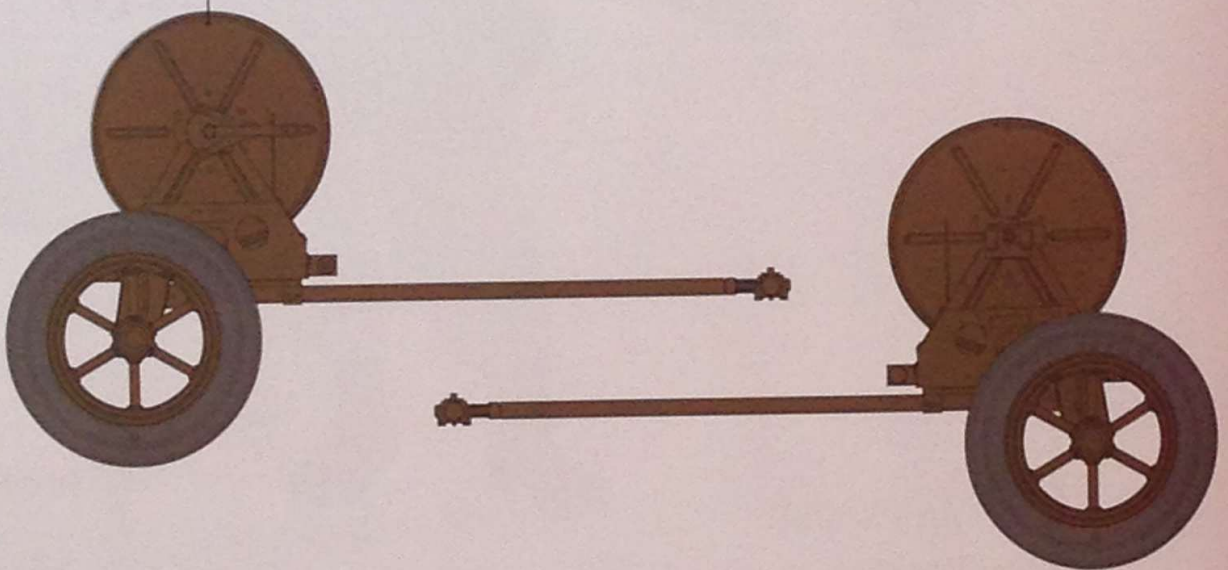

**MISSION
MODELS**

PREMIUM HOBBY PAINTS & PRODUCTS

Olive drab		MMP-024	Tyre black		MMP-040
Flat black		MMP-047	Red brown		MMP-002
Khaki		MMP-039	Gun metal		MMM-010

Tyre black

Olive drab