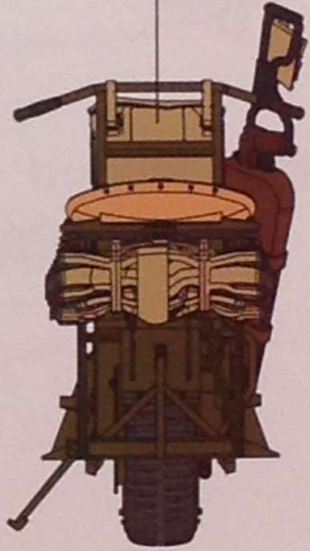

MISSION MODELS

PREMIUM HOBBY PAINTS & PRODUCTS

Olive drab	MMP-024	Tyre black	MMP-040
Flat black	MMP-047	Red brown	MMP-002
Khaki	MMP-039	Gun metal	MMM-010

Khaki

Buff

Gun metal