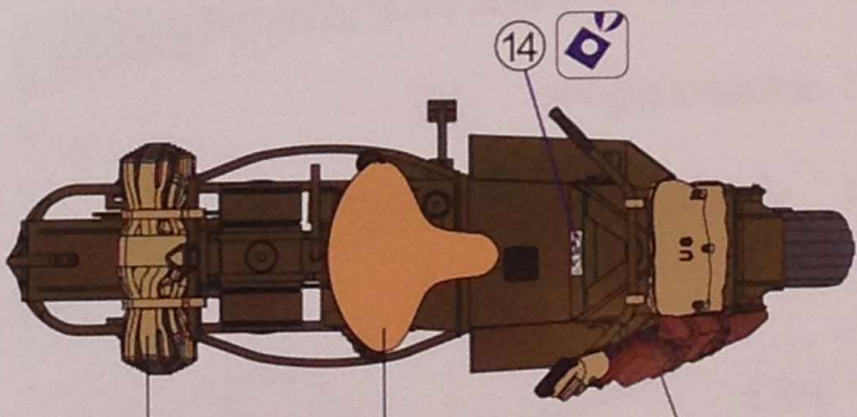

Buff

Gun metal

Khaki