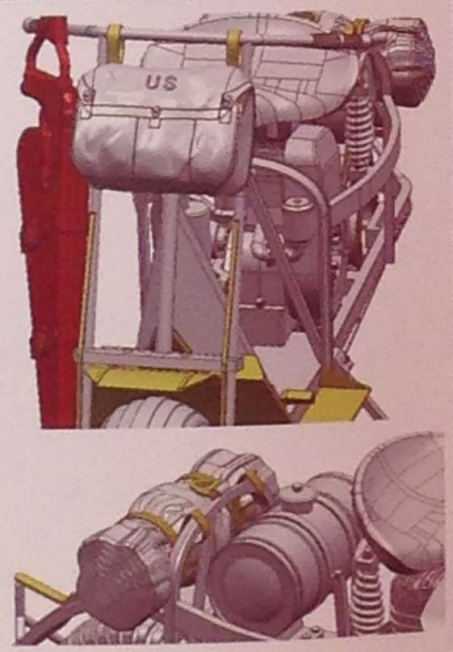

# Scooter Cushman Mod.53 w/RL-35 Cable Reel Cart Mod.1944 & US Paratroops. (Set 2)

1/35 MILITARY SERIES ★ READY TO ASSEMBLE PRECISION MODEL KIT 1/35 SCALE

Hobbyland

35GM0042

5

6

8

9