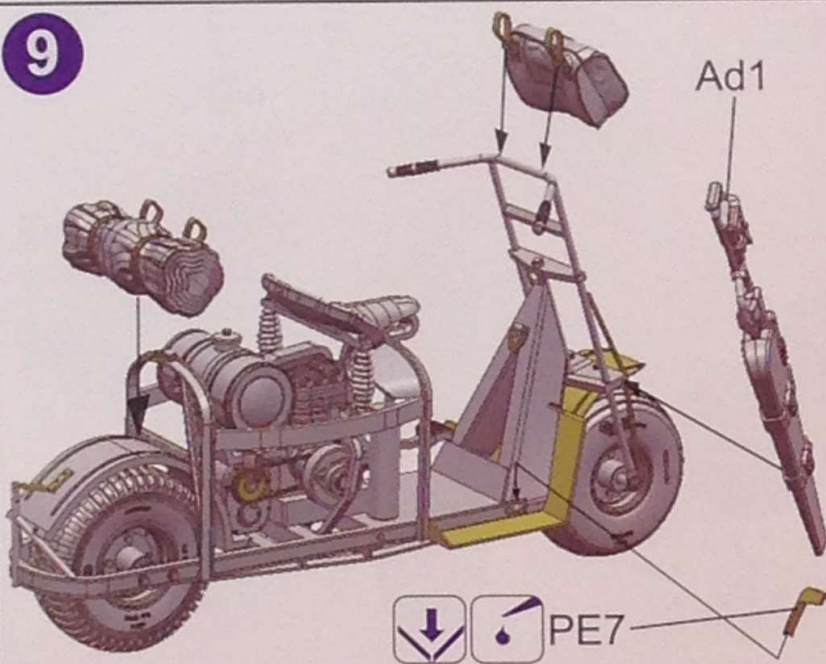

# Scooter Cushman Mod.53 w/RL-35 Cable Reel Cart Mod.1944 & US Paratroops. (Set 2)

1/35 MILITARY SERIES ★ READY TO ASSEMBLE PRECISION MODEL KIT 1/35 SCALE

Hobbyland

35GM0042

5

6

8

9