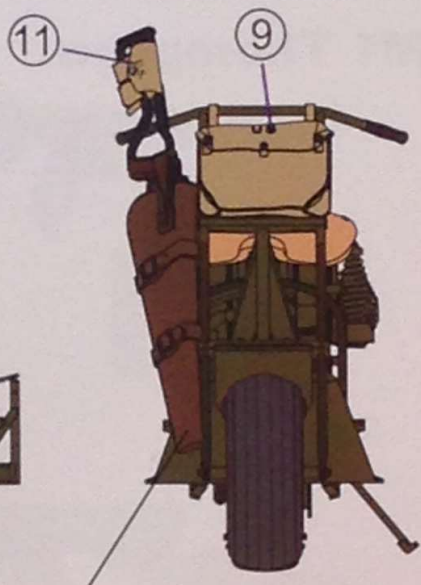

Red brown Khaki