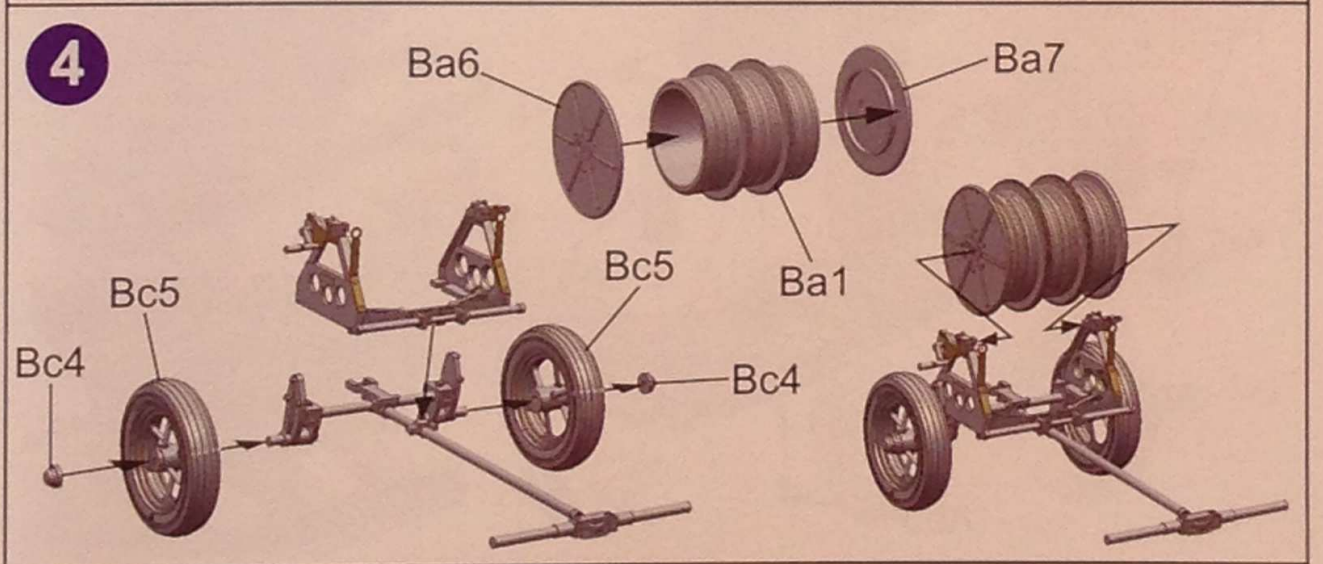

# Scooter Cushman Mod.53 w/RL-35 Cable Reel Cart Mod.1944 & US Paratroops. (Set 2)

1/35 MILITARY SERIES ★ READY TO ASSEMBLE PRECISION MODEL KIT 1/35 SCALE

Hobbyland

35GM0042

5

6

8

9