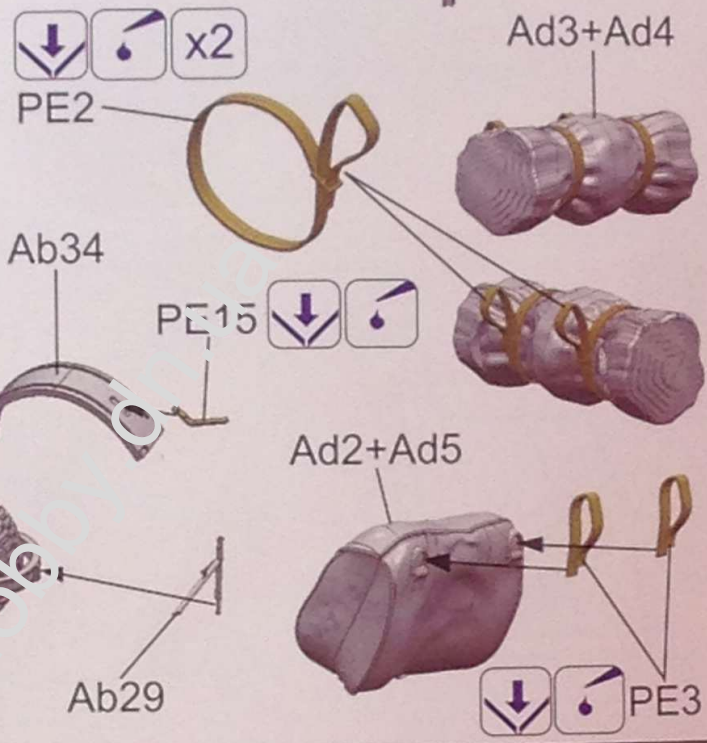

# Scooter Cushman Mod.53 w/RL-35 Cable Reel Cart Mod.1944 & US Paratroops. (Set 2)

1/35 MILITARY SERIES ★ READY TO ASSEMBLE PRECISION MODEL KIT 1/35 SCALE

Hobbyland

35GM0042

5

6

8

9