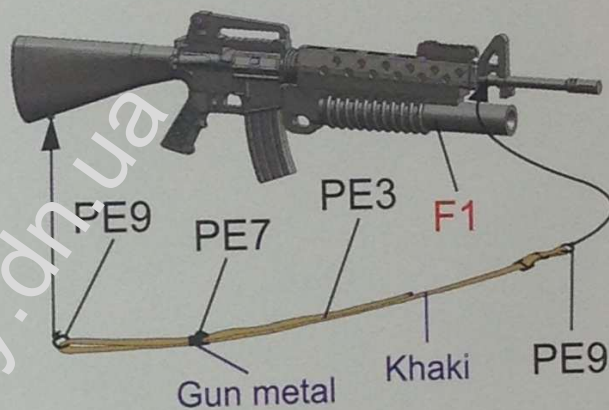

 Bend Biegen
  Instant Glue For Metal
 Sekundenkleber verwenden

Photo-etched option

Bend
Biegen

Instant Glue For Metal
Sekundenkleber verwenden

CAR15

M4 WITH 40mm M203 GRENADA LAUNCHER

M16A1

M16A2 WITH 40mm M203 GRENADA LAUNCHER