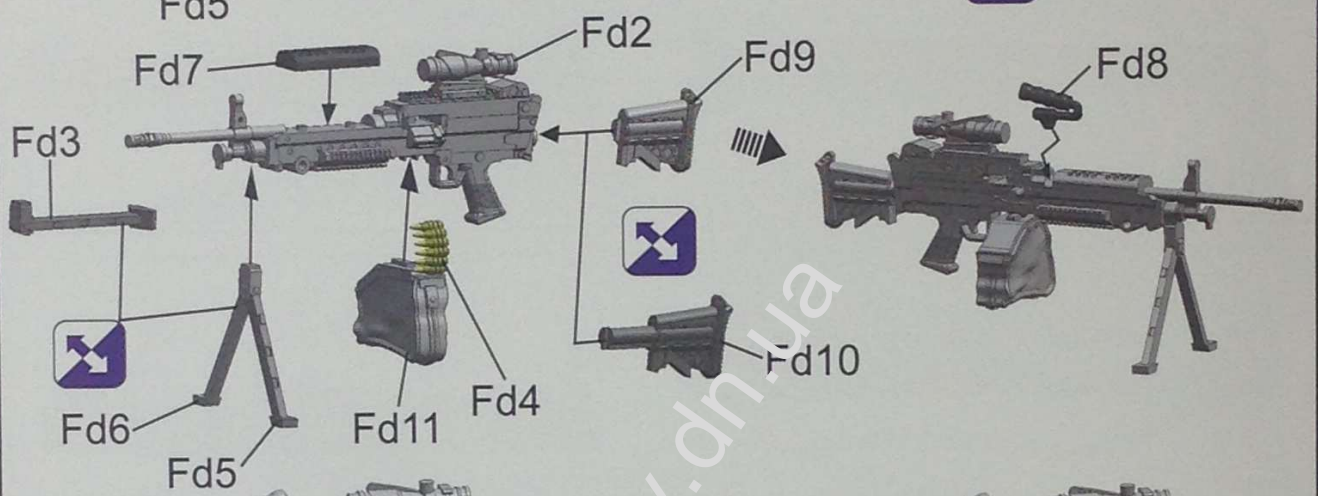

M249 SAW PARA ACOG

Bend Biegen
Instant Glue For Metal
Sekundenkleber verwenden