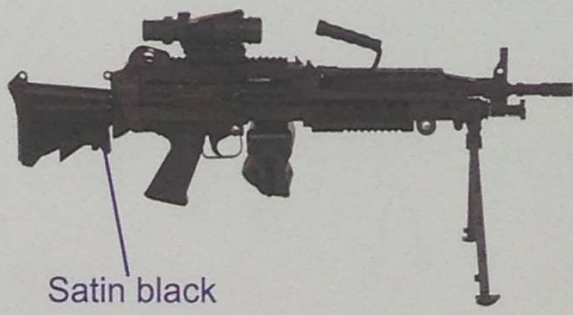

M249 SAW PARA ACOG

Bend Biegen
Instant Glue For Metal
Sekundenkleber verwenden