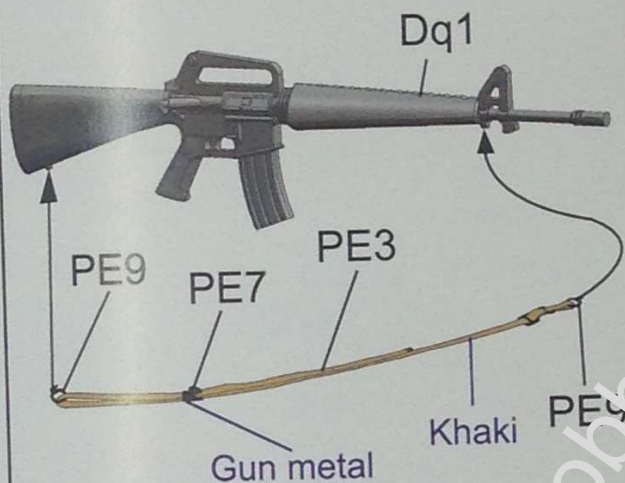

 Bend Biegen
  Instant Glue For Metal
 Sekundenkleber verwenden

Photo-etched option

Bend
Biegen

Instant Glue For Metal
Sekundenkleber verwenden

CAR15

M4 WITH 40mm M203 GRENADA LAUNCHER

M16A1

M16A2 WITH 40mm M203 GRENADA LAUNCHER