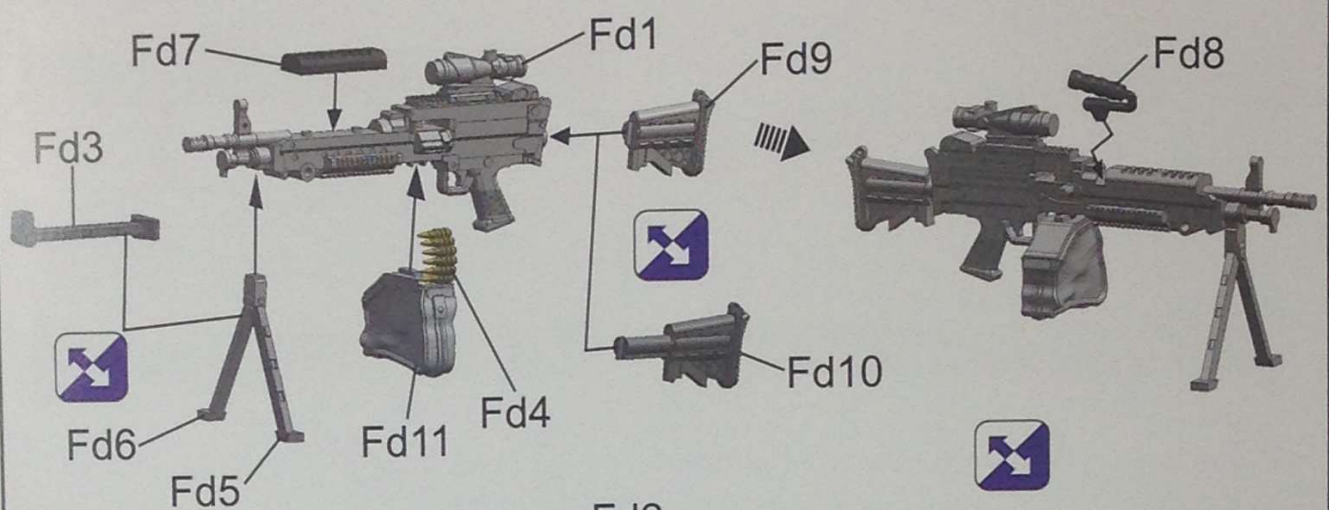

M249 SAW PARA ACOG

Bend Biegen
Instant Glue For Metal
Sekundenkleber verwenden