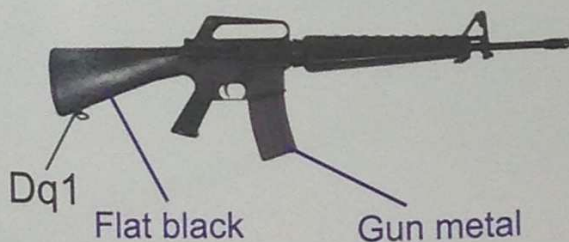

 Bend Biegen
  Instant Glue For Metal
 Sekundenkleber verwenden

Photo-etched option

Bend
Biegen

Instant Glue For Metal
Sekundenkleber verwenden

CAR15

M4 WITH 40mm M203 GRENADA LAUNCHER

M16A1

M16A2 WITH 40mm M203 GRENADA LAUNCHER