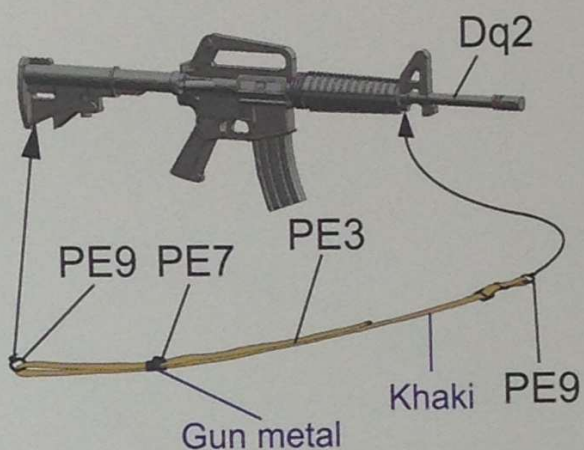

 Bend Biegen
  Instant Glue For Metal
 Sekundenkleber verwenden

Photo-etched option

Bend
Biegen

Instant Glue For Metal
Sekundenkleber verwenden

CAR15

M4 WITH 40mm M203 GRENADA LAUNCHER

M16A1

M16A2 WITH 40mm M203 GRENADA LAUNCHER