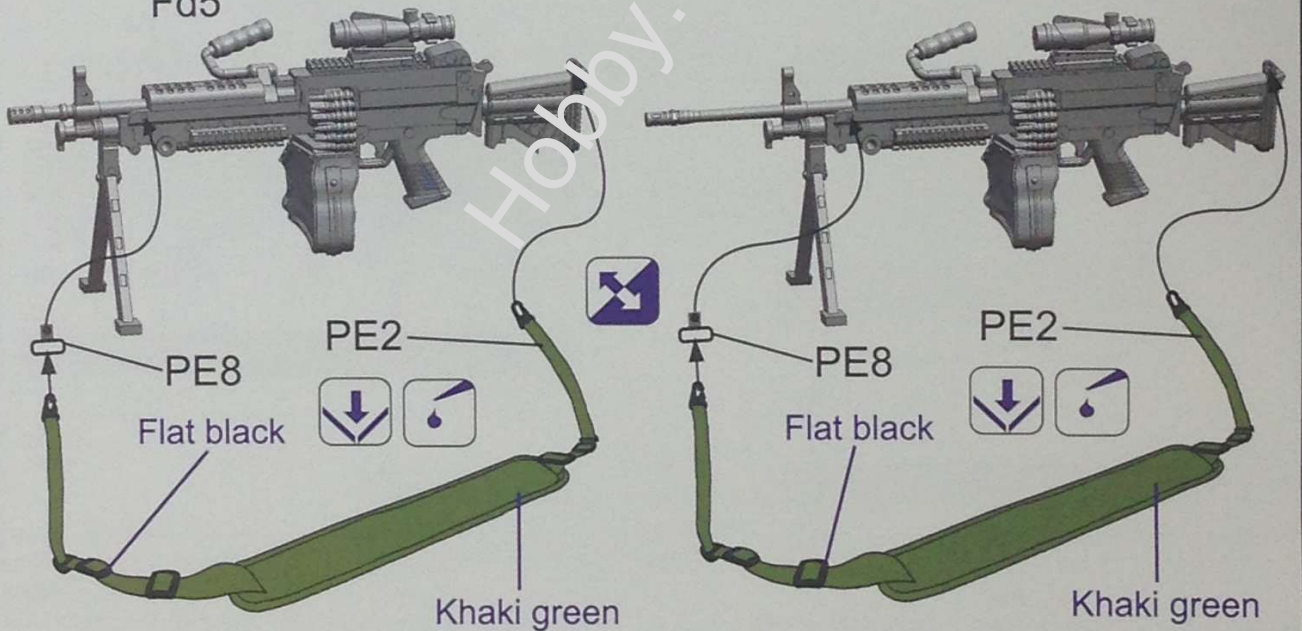

M249 SAW PARA ACOG

Bend Biegen
Instant Glue For Metal
Sekundenkleber verwenden