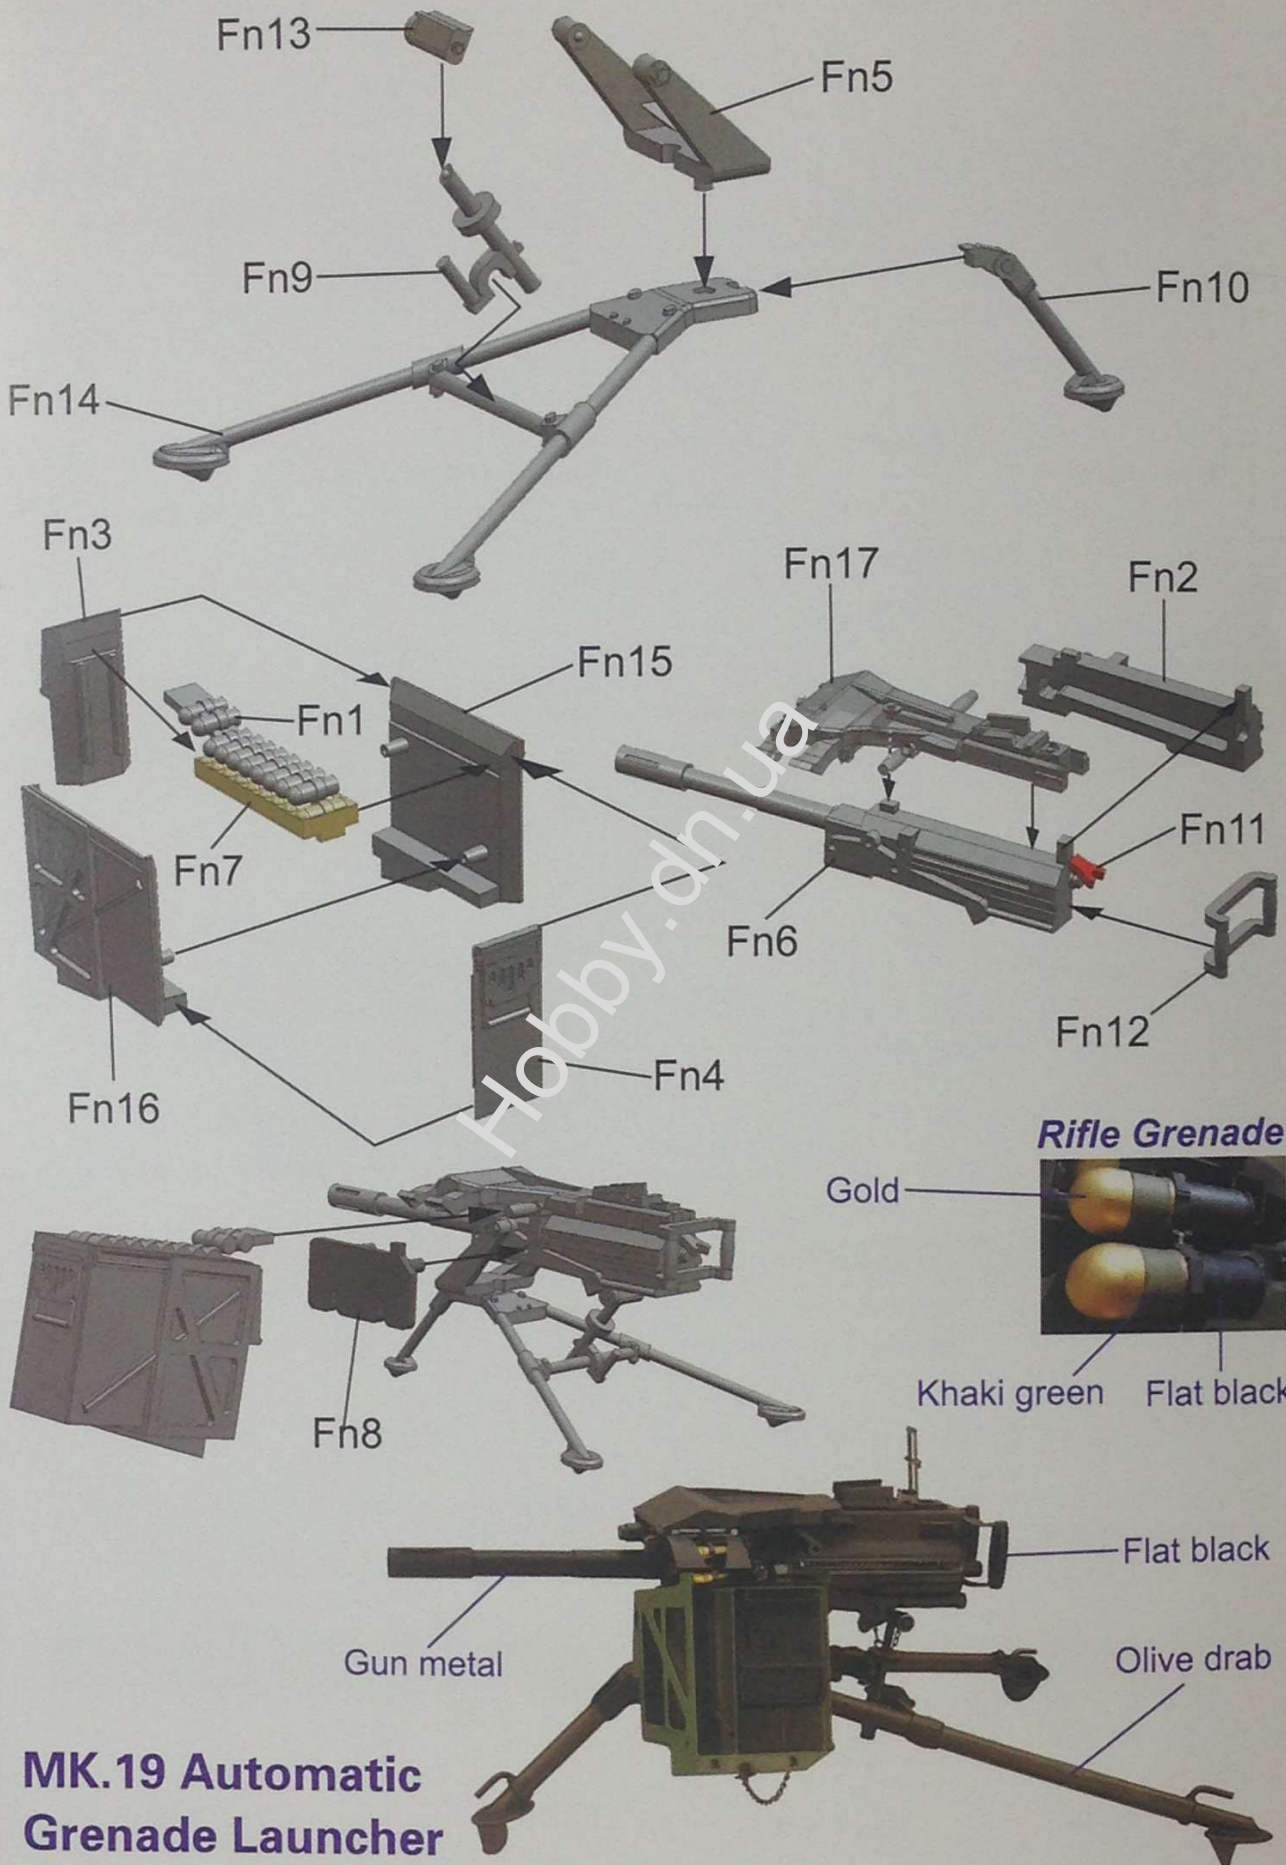

 Bend Biegen
  Instant Glue For Metal
 Sekundenkleber verwenden

Photo-etched option

Bend
Biegen

Instant Glue For Metal
Sekundenkleber verwenden

CAR15

M4 WITH 40mm M203 GRENADA LAUNCHER

M16A1

M16A2 WITH 40mm M203 GRENADA LAUNCHER