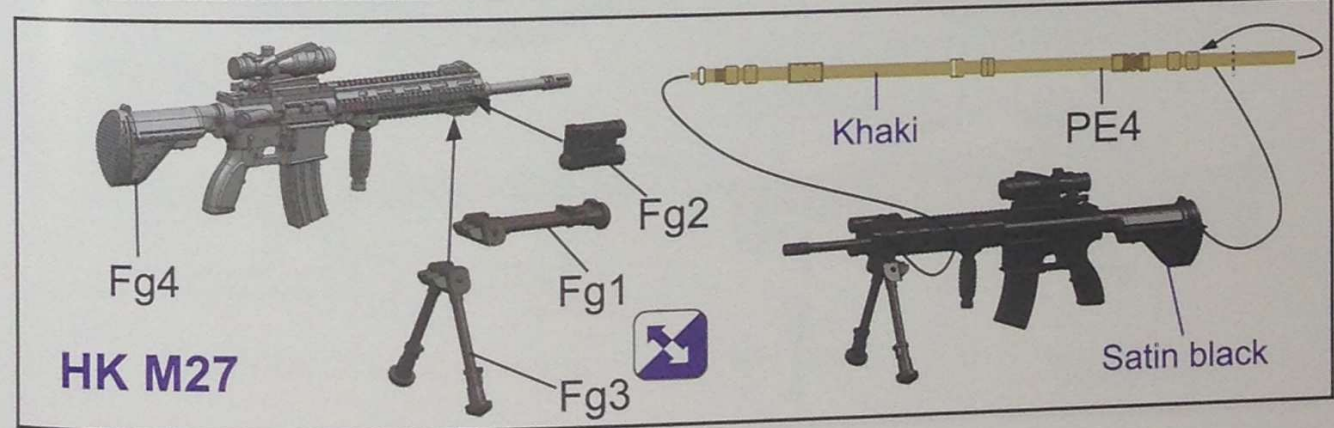

M72 LAW

HK M27