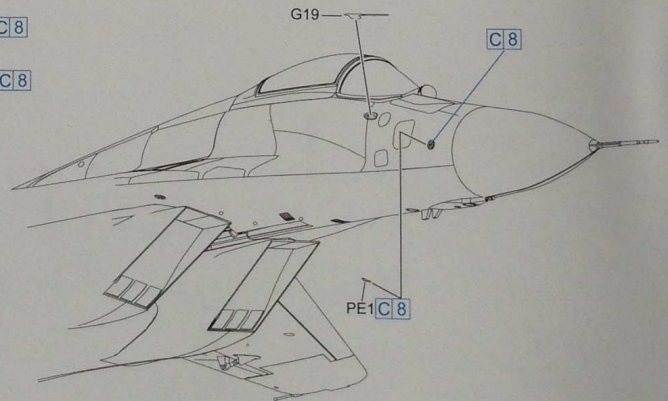

16

D

E

17

18

Main landing gear bay in the right closing state
右轮舱关闭状态

Main landing gear bay in the left closing state
左轮舱关闭状态

19

Front landing gear bay opening state
前轮舱打开状态

Front landing gear bay closing state
前轮舱关闭状态

x4

x2

x2

20

21

50% C337 +50% C1