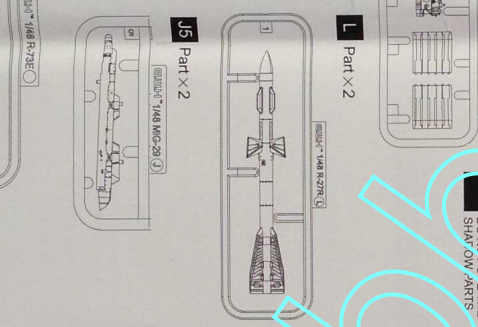

Front landing gear bay opening state
前轮舱打开状态

Front landing gear bay closing state
前轮舱关闭状态

x4

x2

x2

20

21

50% C337 +50% C1

50% C337 +50% C1

A Part x 1

B Part x 1

C Part x 1

D Part x 1

H Part x 1

G Part x 1

E Part x 1

I Part x 2

L Part x 2

J Part x 4

P Part x 4

阴影部并不适用
DO NOT USE IN THE
SHADOW PARTS

Decal A

Decal B

Decal C