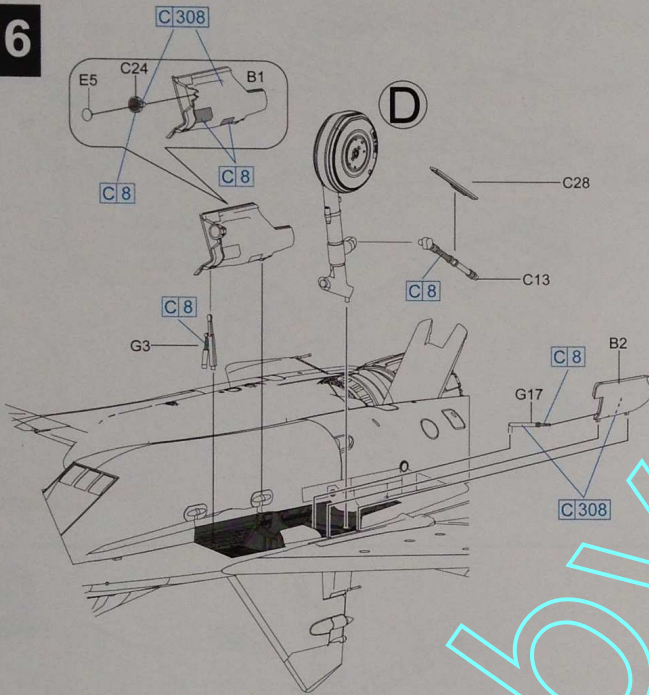

5

6

7

! D10 D11 when Parked, ailerons 5° upward
 D10 D11 驻机状态上翘5°
 D4 D16 when Parked, stabilizers 10° downward
 D4 D16 驻机状态下垂10°

8

x2

9

10

11

12

13

14

F

15

D

E

16

D

E

17

18

Main landing gear bay in the right closing state
右轮舱关闭状态

Main landing gear bay in the left closing state
左轮舱关闭状态

19

Front landing gear bay opening state
前轮舱打开状态

Front landing gear bay closing state
前轮舱关闭状态

x4

x2

x2

20

21

50% C337 +50% C1