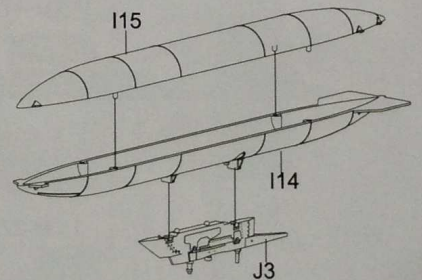

16

D

E

17

18

Main landing gear bay in the right closing state
右轮舱关闭状态

Main landing gear bay in the left closing state
左轮舱关闭状态

19

Front landing gear bay opening state
前轮舱打开状态

Front landing gear bay closing state
前轮舱关闭状态

x4

x2

x2

20

21

50% C337 +50% C1