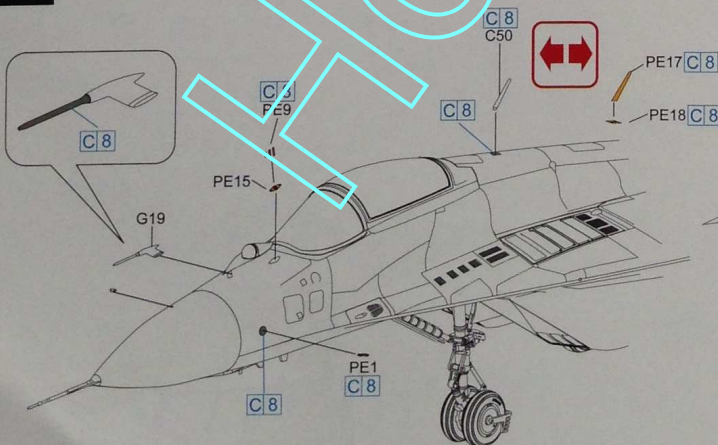

16

D

E

17

18

Main landing gear bay in the right closing state
右轮舱关闭状态

Main landing gear bay in the left closing state
左轮舱关闭状态

19

Front landing gear bay opening state
前轮舱打开状态

Front landing gear bay closing state
前轮舱关闭状态

x4

x2

x2

20

21

50% C337 +50% C1