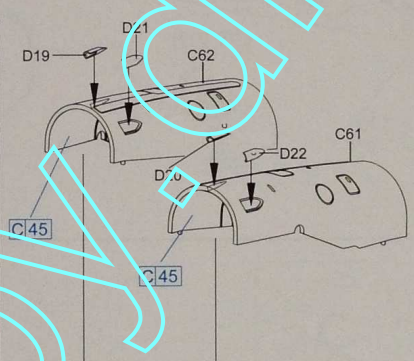

5

6

7

! D10 D11 when Parked, ailerons 5° upward
 D10 D11 驻机状态上翘5°
 D4 D16 when Parked, stabilizers 10° downward
 D4 D16 驻机状态下垂10°

8

x2

9

10

16

D

E

17

18

Main landing gear bay in the right closing state
右轮舱关闭状态

Main landing gear bay in the left closing state
左轮舱关闭状态

19