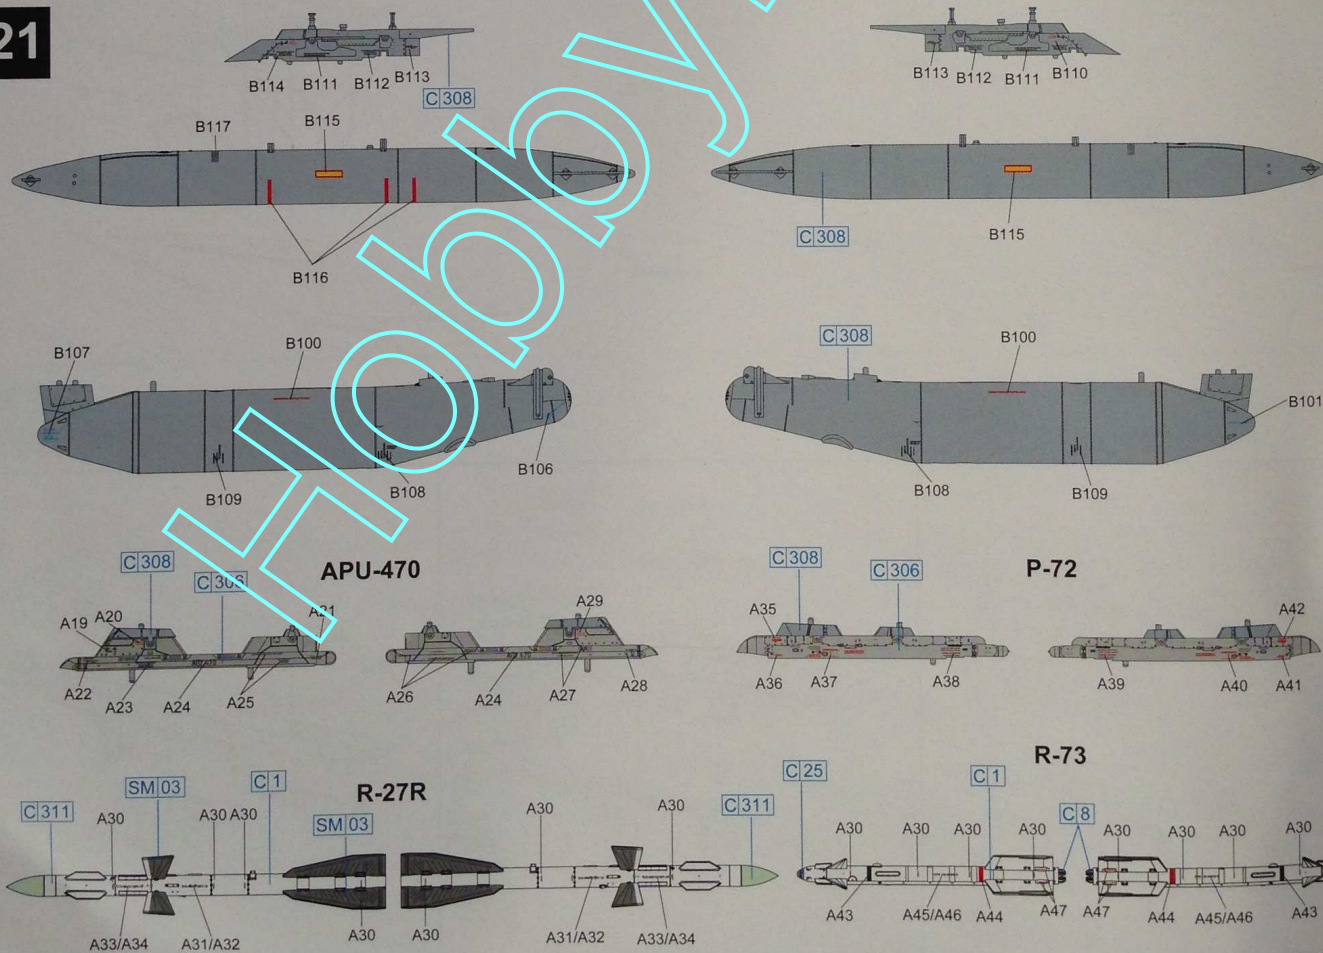

Front landing gear bay opening state
前轮舱打开状态

Front landing gear bay closing state
前轮舱关闭状态

x4

x2

x2

20

21

50% C337 +50% C1