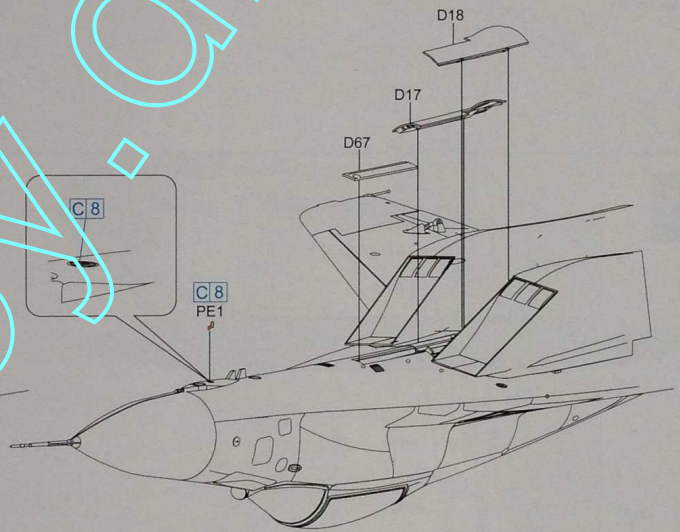

16

D

E

17

18

Main landing gear bay in the right closing state
右轮舱关闭状态

Main landing gear bay in the left closing state
左轮舱关闭状态

19

Front landing gear bay opening state
前轮舱打开状态

Front landing gear bay closing state
前轮舱关闭状态

x4

x2

x2

20

21

50% C337 +50% C1