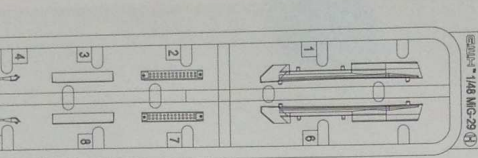

G Part x 1

H Part x 1