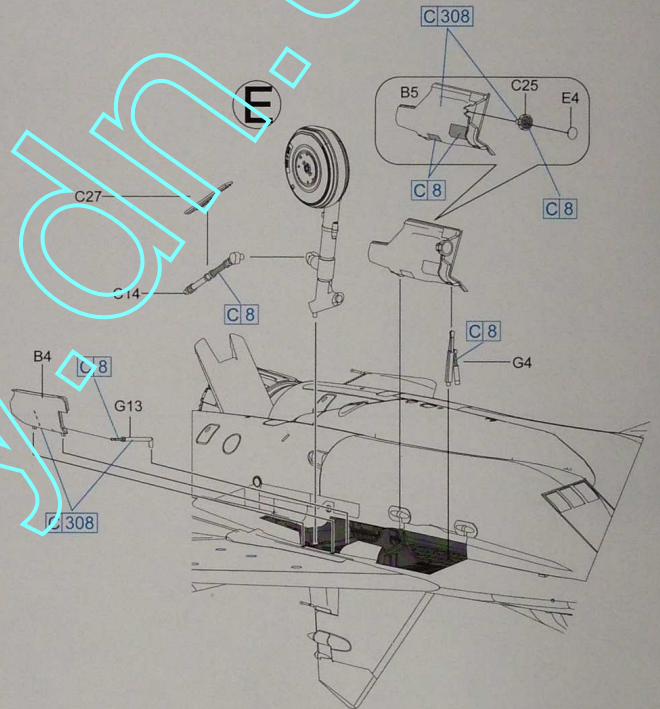

5

6

7

! D10 D11 when Parked, ailerons 5° upward
 D10 D11 驻机状态上翘5°
 D4 D16 when Parked, stabilizers 10° downward
 D4 D16 驻机状态下垂10°

8

x2

9

10

16

D

E

17

18

Main landing gear bay in the right closing state
右轮舱关闭状态

Main landing gear bay in the left closing state
左轮舱关闭状态

19

Front landing gear bay opening state
前轮舱打开状态

Front landing gear bay closing state
前轮舱关闭状态

x4

x2

x2

20

21

50% C337 +50% C1