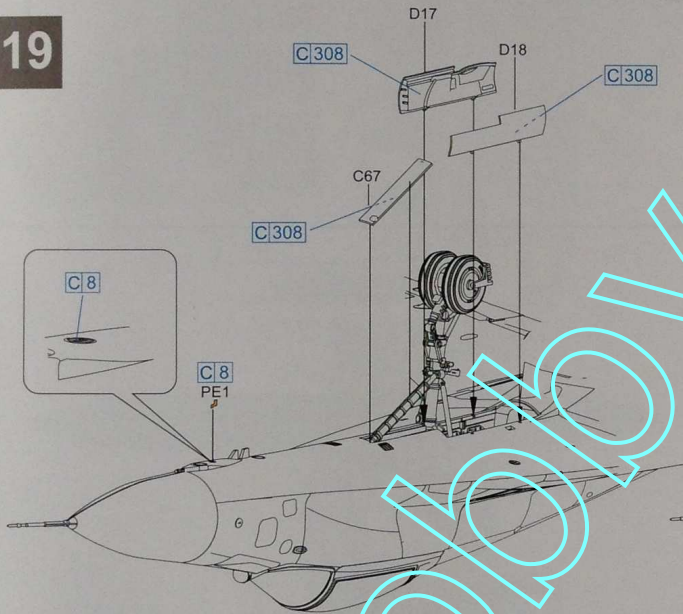

16

D

E

17

18

Main landing gear bay in the right closing state
右轮舱关闭状态

Main landing gear bay in the left closing state
左轮舱关闭状态

19

Front landing gear bay opening state
前轮舱打开状态

Front landing gear bay closing state
前轮舱关闭状态

x4

x2

x2

20

21

50% C337 +50% C1