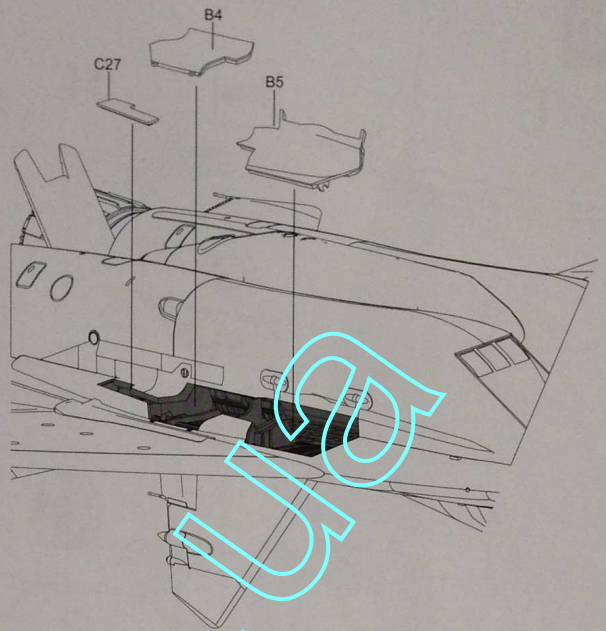

16

D

E

17

18

Main landing gear bay in the right closing state
右轮舱关闭状态

Main landing gear bay in the left closing state
左轮舱关闭状态

19

Front landing gear bay opening state
前轮舱打开状态

Front landing gear bay closing state
前轮舱关闭状态

x4

x2

x2

20

21

50% C337 +50% C1