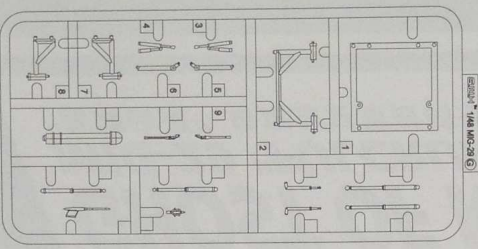

Front landing gear bay opening state
前轮舱打开状态

Front landing gear bay closing state
前轮舱关闭状态

x4

x2

x2

20

21

50% C337 +50% C1

50% C337 +50% C1

A Part x 1

B Part x 1

C Part x 1

D Part x 1

H Part x 1

G Part x 1

E Part x 1

I Part x 2

L Part x 2

J Part x 4

P Part x 4

阴影部并不适用
DO NOT USE IN THE
SHADOW PARTS

Decal A

Decal B

Decal C