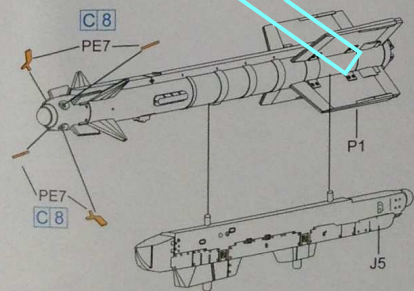

16

D

E

17

18

Main landing gear bay in the right closing state
右轮舱关闭状态

Main landing gear bay in the left closing state
左轮舱关闭状态

19

Front landing gear bay opening state
前轮舱打开状态

Front landing gear bay closing state
前轮舱关闭状态

x4

x2

x2

20

21

50% C337 +50% C1