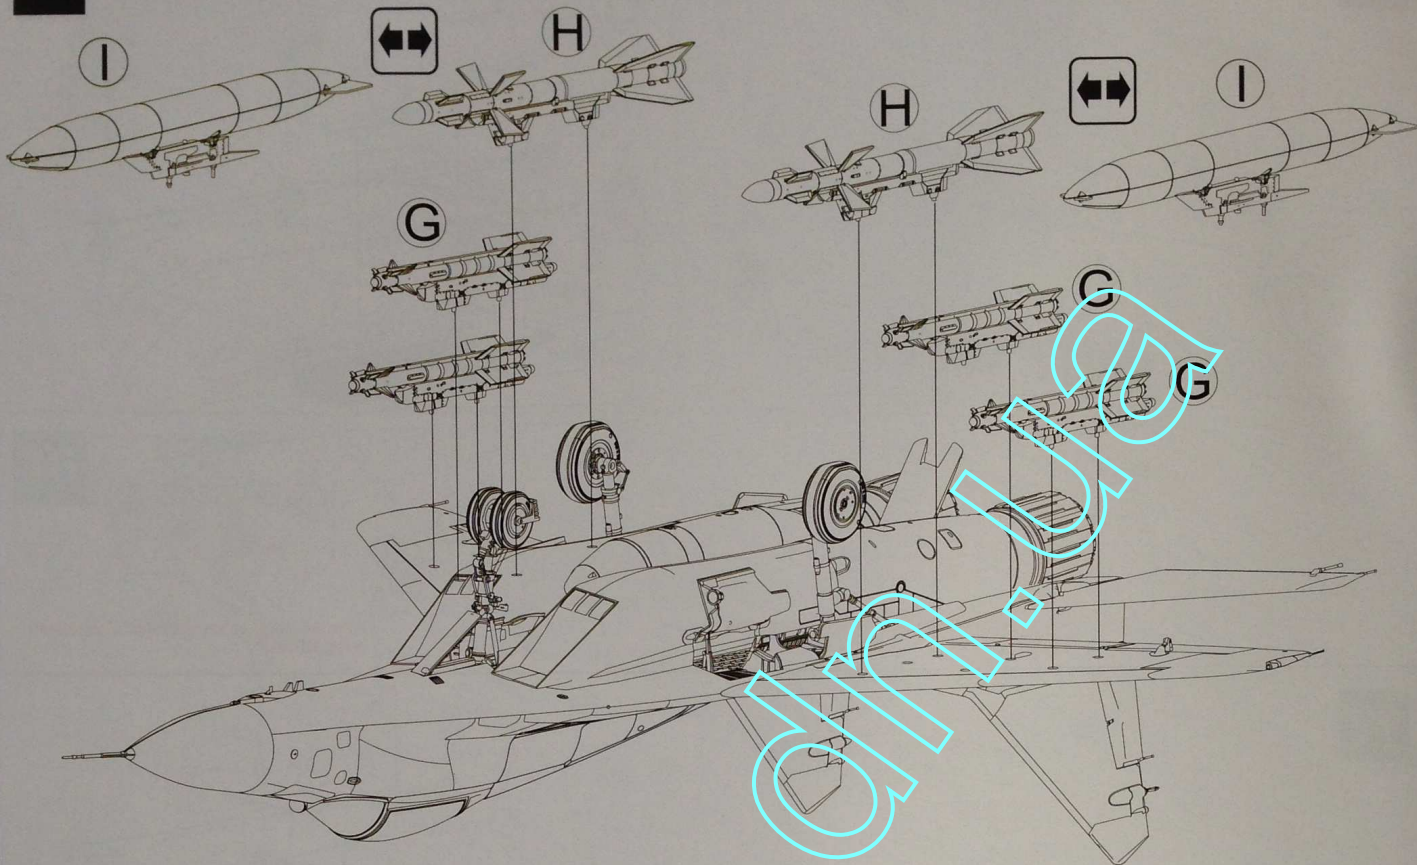

Front landing gear bay opening state
前轮舱打开状态

Front landing gear bay closing state
前轮舱关闭状态

x4

x2

x2

20

21

50% C337 +50% C1