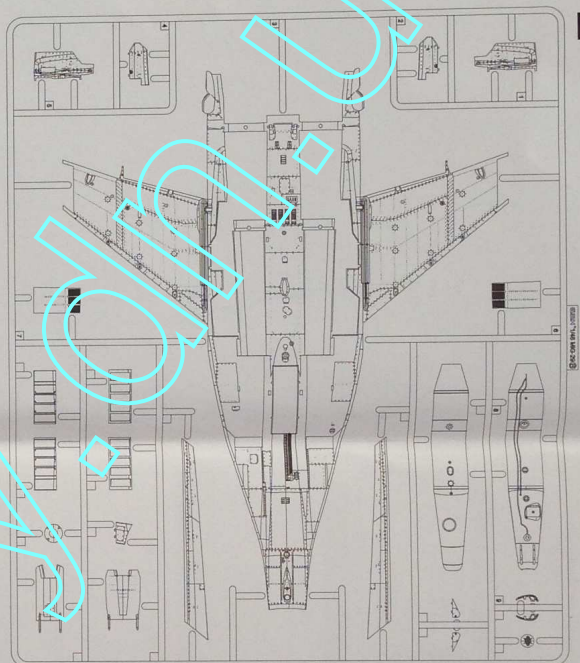

C Part x 1

I Part x 2

L Part x 2

B Part x 1