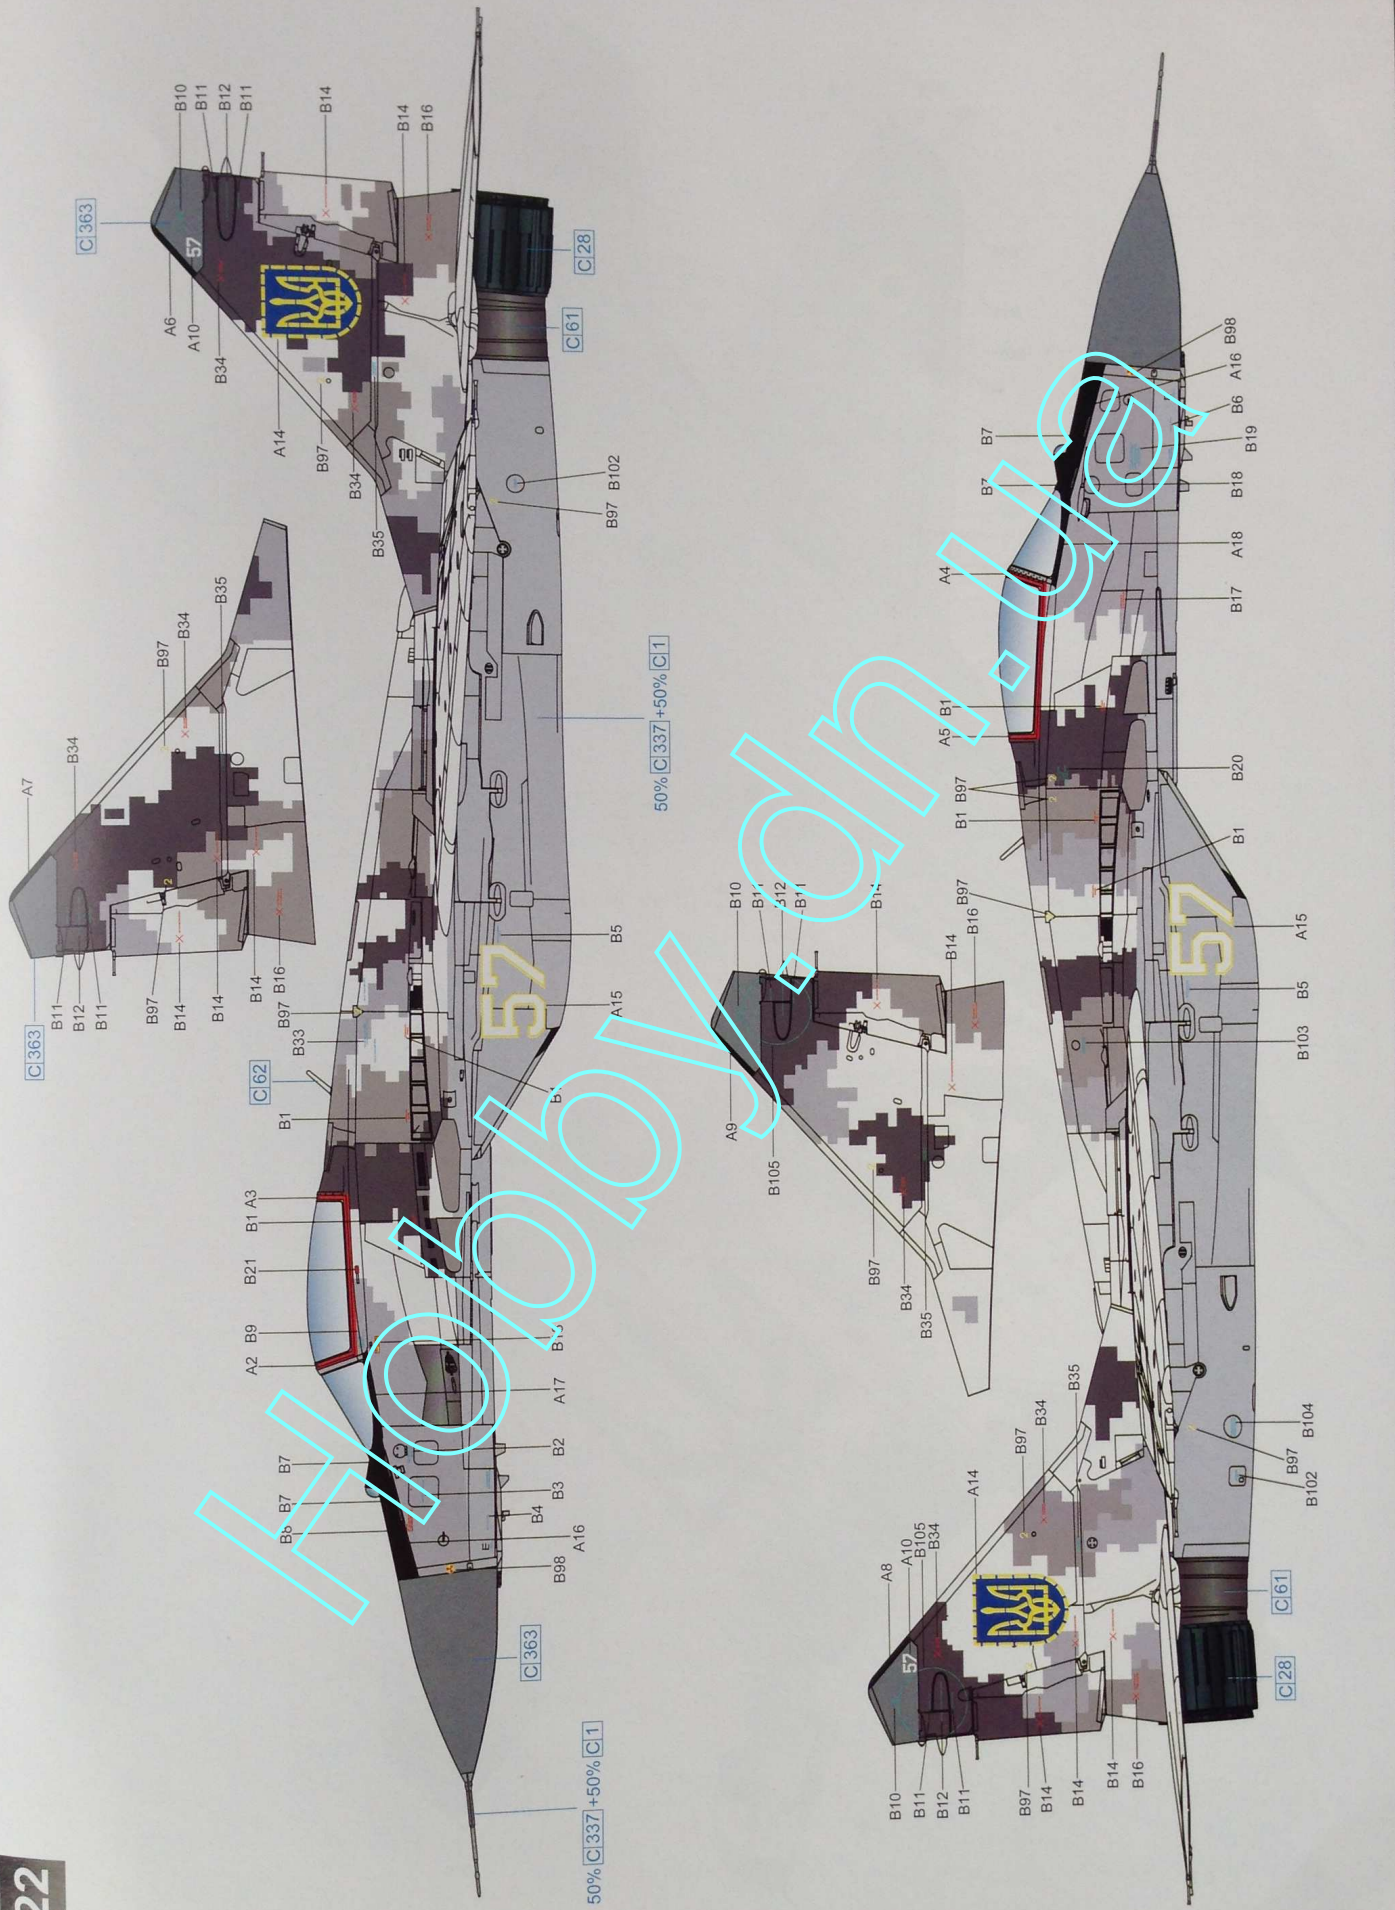

Front landing gear bay opening state
前轮舱打开状态

Front landing gear bay closing state
前轮舱关闭状态

x4

x2

x2

20

21

50% C337 +50% C1