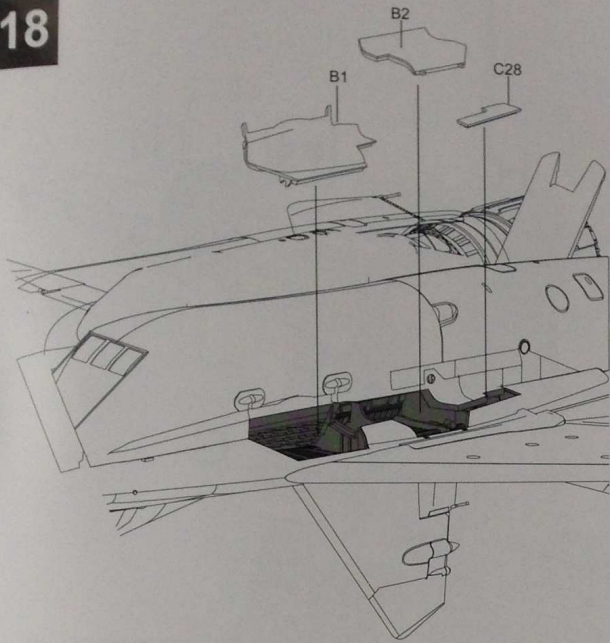

16

D

E

17

18

Main landing gear bay in the right closing state
右轮舱关闭状态

Main landing gear bay in the left closing state
左轮舱关闭状态

19

Front landing gear bay opening state
前轮舱打开状态

Front landing gear bay closing state
前轮舱关闭状态

x4

x2

x2

20

21

50% C337 +50% C1