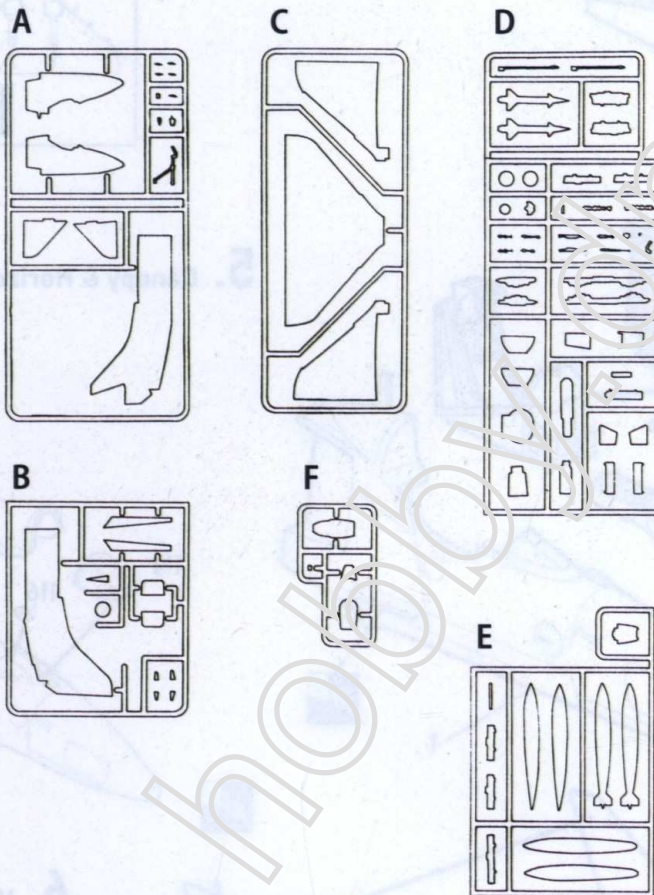

Douglas A-4B Skyhawk

72029

Parts List

Painting Mask Set

Color Chart		AK Interactive	Alclad 2	AMMO	HATAKA	Mr. COLOR	TAMIYA
FS 36320 Dark Ghost Grey	A	RC251	E637	208	035	C307	XF-19
FS 17875 Insignia White	B	RC222		047	049	C316	X-2
Insignia Red	C	RC005	E657	121	219	C003	X-7
Insignia Blue	D	RC258	E656	229	042	C326	XF-8
FS36231 Dark Gull Gray	E	RC247	E635	205	044	C317	XF-19
Flat Black	F	RC001	E102	046	100	C033	XF-1
Burnt Metal	G	AK-486	121	187		C061	
Khaki	H	RC033		071	064	C055	XF-49
Insignia Yellow	I	RC007	E658	048	066	C329	XF-3
Silver	J	RC020	112	195	003	C008	X-11
Clear Blue	K	RC504	403	098	CC01	C050	X-23
Clear Red	L	RC503	401	093	CC02	C047	X-27

1. Cockpit Assembly

4. Main Wing Assembly

Make from Trimm styrene

2. Front Fuselage Assembly

5. Canopy & Horizontal Stabilizer Installation

3. Fuselage Assembly

6. Various Parts Installation

7. Landing Gear Installation