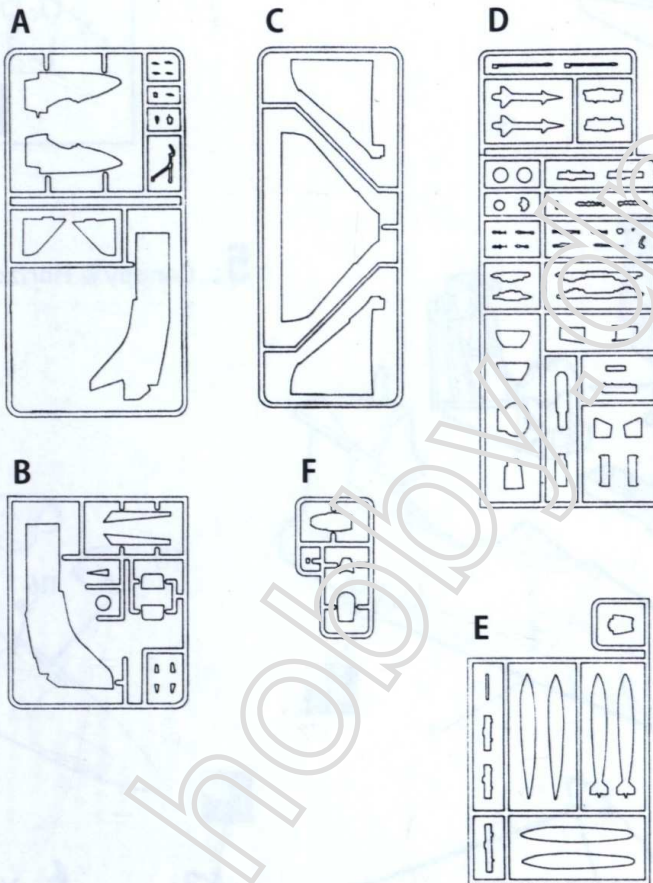

Douglas A-4C Skyhawk

72037

Parts List

Painting Mask Set

Color Chart		AK Interactive	Alclad 2	AMMO	HATAKA	Mr. COLOR	TAMIYA
FS 36320 Dark Ghost Grey	A	RC251	E637	208	035	C307	XF-19
FS 17875 Insignia White	B	RC222		047	049	C316	X-2
Insignia Red	C	RC005	E657	121	219	C003	X-7
Insignia Blue	D	RC258	E656	229	042	C326	XF-8
FS36231 Dark Gull Gray	E	RC247	E635	205	044	C317	XF-19
Flat Black	F	RC001	E102	046	100	C033	XF-1
Burnt Metal	G	AK-486	121	187		C061	
Khaki	H	RC033		071	064	C055	XF-49
Insignia Yellow	I	RC007	E658	048	066	C329	XF-3
Silver	J	RC020	112	195	003	C008	X-11
Clear Blue	K	RC504	403	098	CC01	C050	X-23
Clear Red	L	RC503	401	093	CC02	C047	X-27
Green	M	RC012		052	327	312	X-5

1. Cockpit Assembly

4. Main Wing Assembly

2. Front Fuselage Assembly

5. Canopy & Horizontal Stabilizer Installation

3. Fuselage Assembly

6. Various Parts Installation

7. Landing Gear Installation

8. Armament Installation