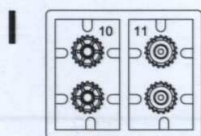

Pz.Kpfw.IV Ausf.F2(G)

Eastern Front 1942

72701

Kx2

E

X DS

MA

(Photo-etched Parts)