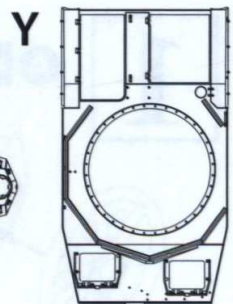

Pz.Kpfw.IV Ausf.F2(G)

Eastern Front 1942

72701

Kx2

E

X DS

MA

(Photo-etched Parts)