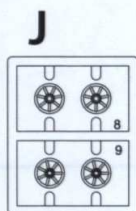

Pz.Kpfw.IV Ausf.F2(G)

Eastern Front 1942

72701

Kx2

E

X DS

MA

(Photo-etched Parts)