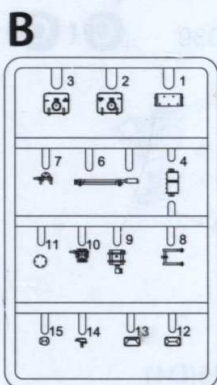

Pz.Kpfw.IV Ausf.F2(G)

Eastern Front 1942

72701

Kx2

E

X DS

MA

(Photo-etched Parts)