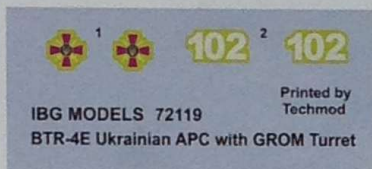

Decals / Kalkomanie