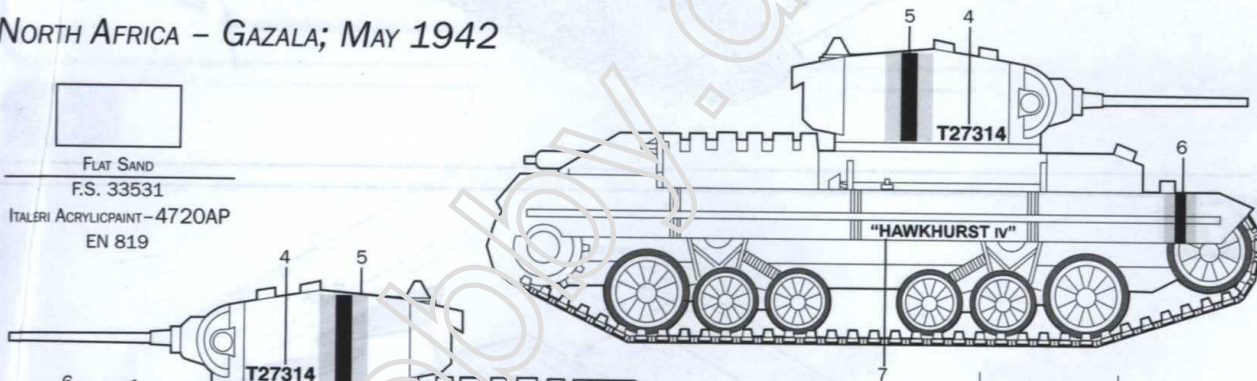

23RD ARMoured BRIGADE - NORTH AFRICA; JULY 1942

FLAT SAND
F.S. 33531
ITALERI ACRYLICPAINT-4720AP
EN 819

NORTH AFRICA - GAZALA; MAY 1942

FLAT SAND
F.S. 33531
ITALERI ACRYLICPAINT-4720AP
EN 819

6TH ARMoured DIVISION – GREAT BRITAIN; JULY 1944