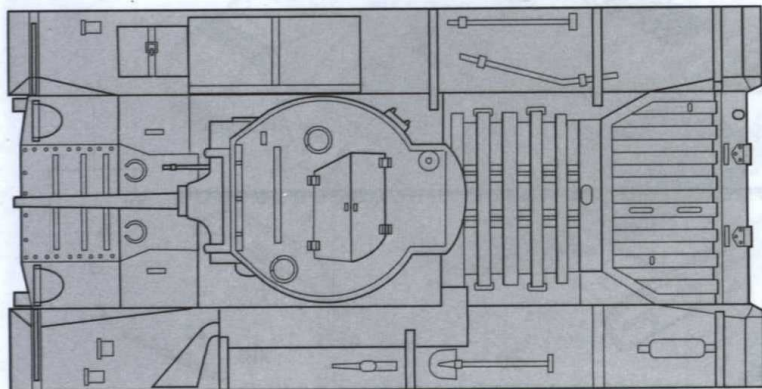

FLAT GULL GRAY (FLAT)
F.S. 36440
ITALERI ACRYLICPAINT-4763AP
EN 883