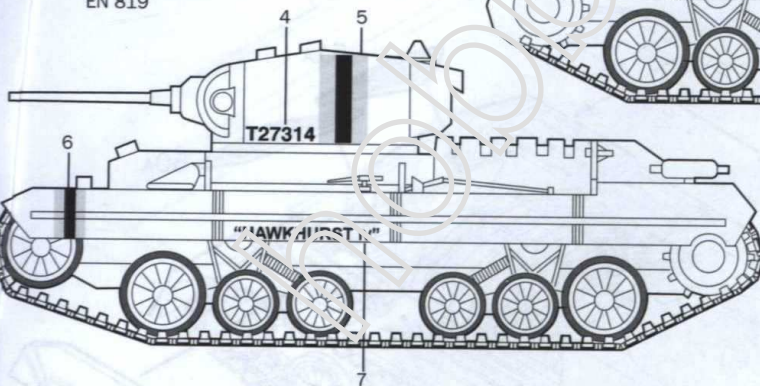

23RD ARMoured BRIGADE - NORTH AFRICA; JULY 1942

FLAT SAND
F.S. 33531
ITALERI ACRYLICPAINT-4720AP
EN 819

NORTH AFRICA - GAZALA; MAY 1942

FLAT SAND
F.S. 33531
ITALERI ACRYLICPAINT-4720AP
EN 819

6TH ARMoured DIVISION – GREAT BRITAIN; JULY 1944