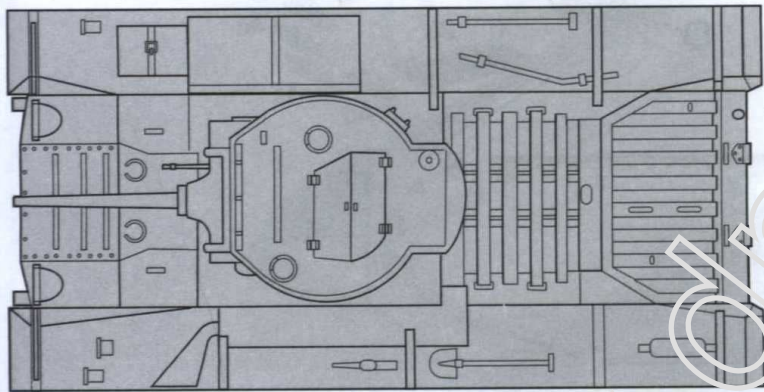

FLAT GULL GRAY (FLAT)
F.S. 36440
ITALERI ACRYLICPAINT-4763AP
EN 883