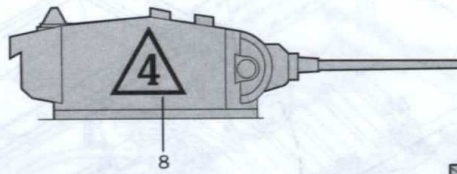

23RD ARMoured BRIGADE - NORTH AFRICA; JULY 1942

FLAT SAND
F.S. 33531
ITALERI ACRYLICPAINT-4720AP
EN 819

NORTH AFRICA - GAZALA; MAY 1942

FLAT SAND
F.S. 33531
ITALERI ACRYLICPAINT-4720AP
EN 819

6TH ARMoured DIVISION – GREAT BRITAIN; JULY 1944