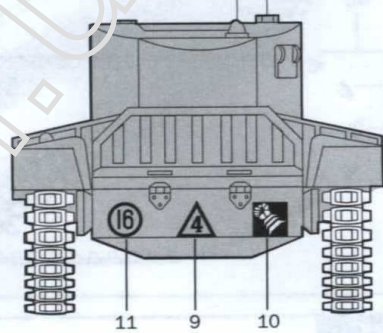

FLAT GULL GRAY (FLAT)
F.S. 36440
ITALERI ACRYLICPAINT-4763AP
EN 883