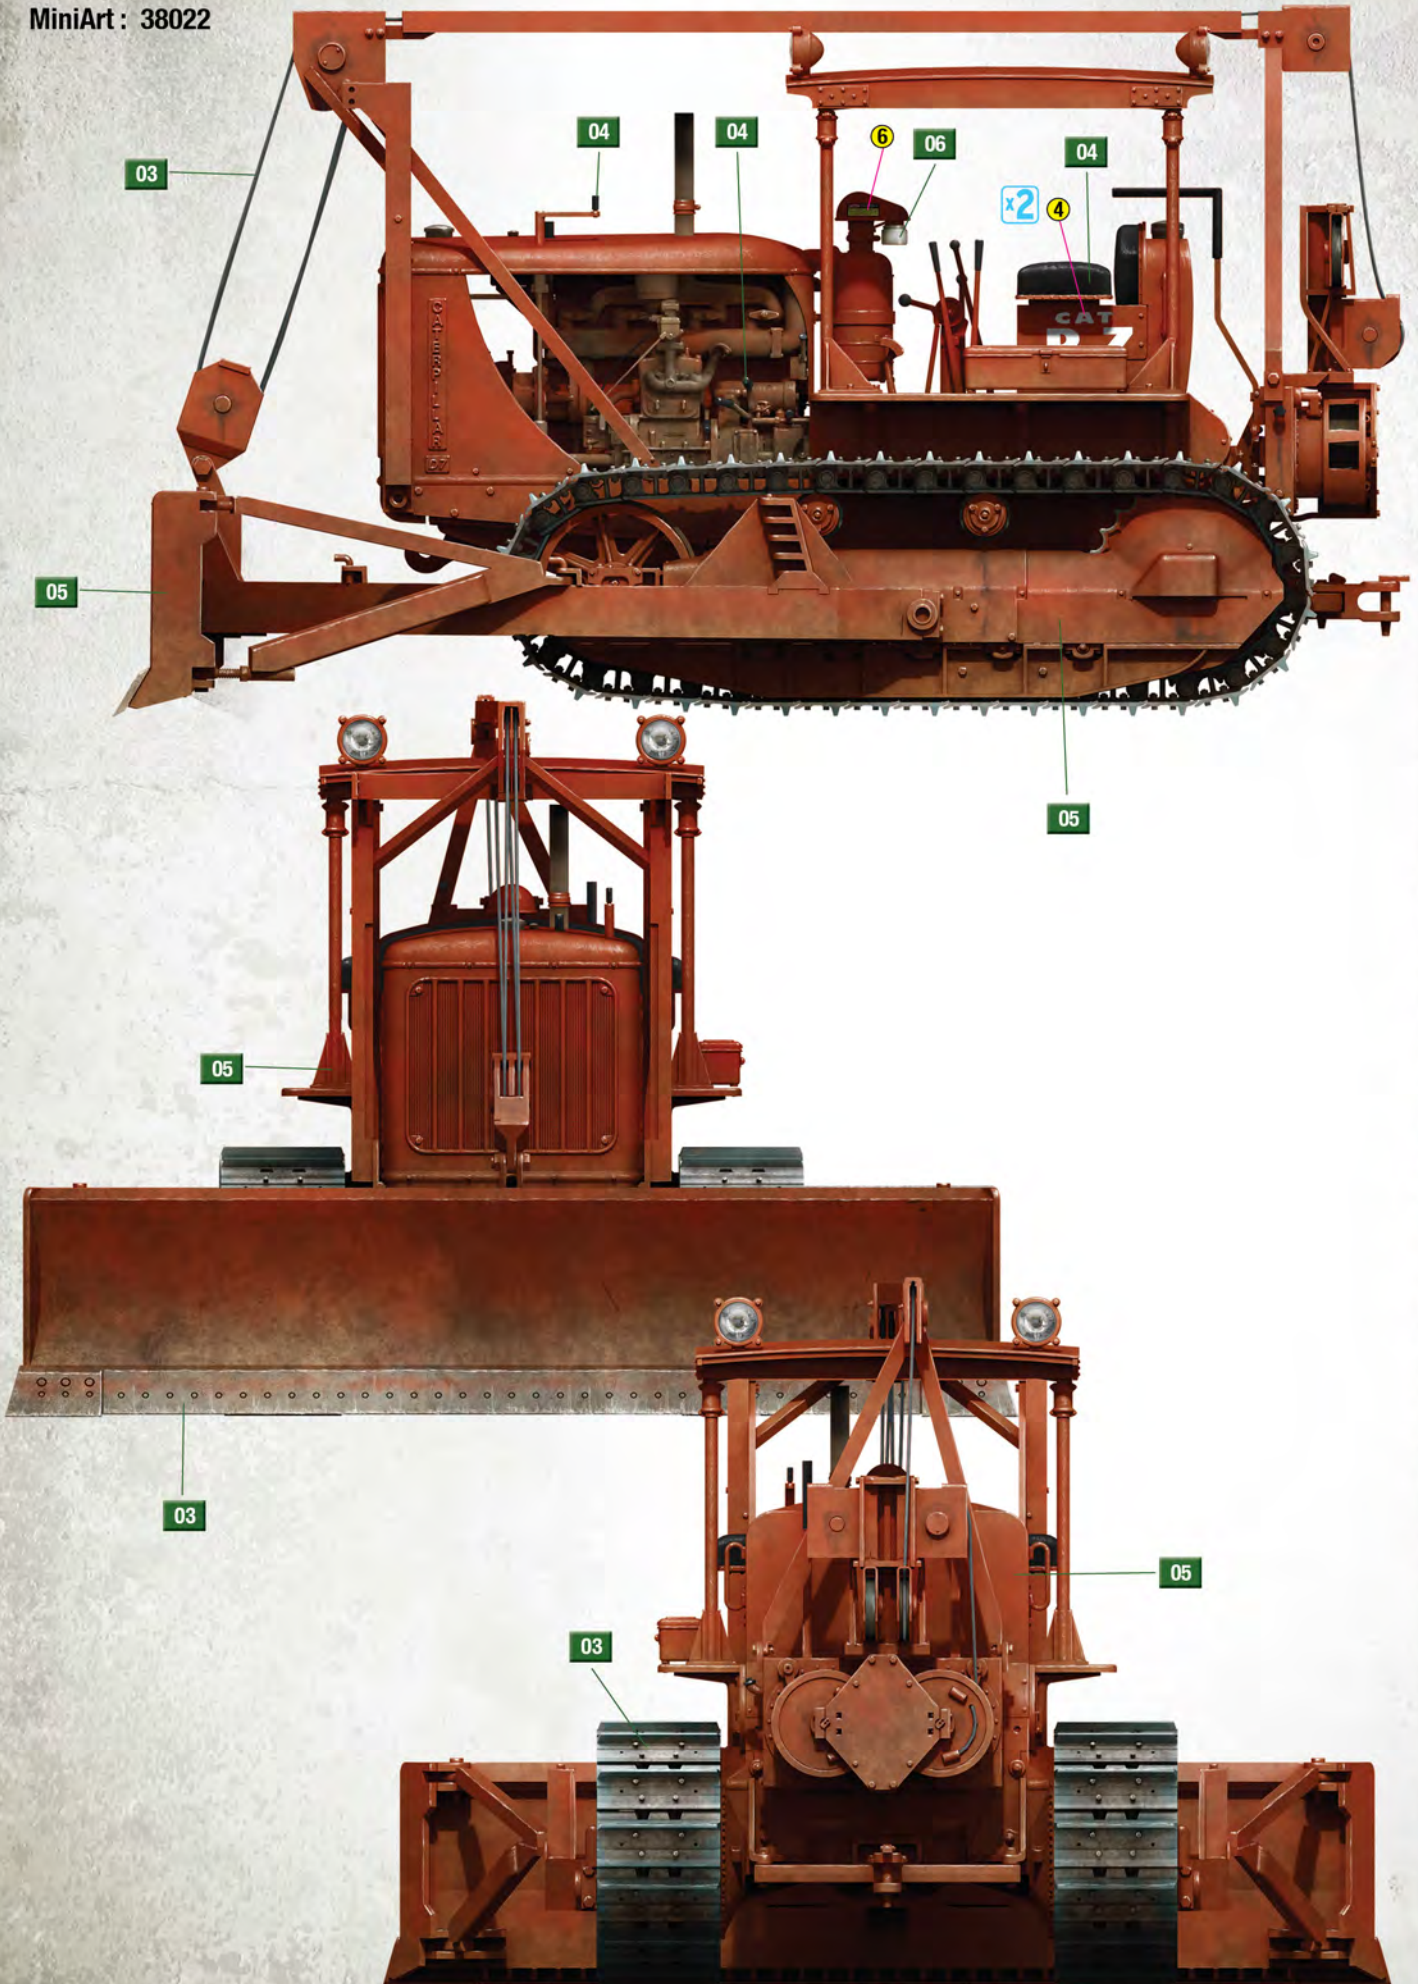

U.S. BULLDOZER

38022

GENERAL INSTRUCTION

- HIGHLY DETAILED MODEL
- WORKABLE TRACK LINKS
- FULLY DETAILED ENGINE AND CHASSIS
- THREE TYPE OF CANS INCLUDED
- DECALS SHEET INCLUDED
- PHOTO-ETCHED PARTS INCLUDED
- CLEAR PLASTIC PARTS INCLUDED

24

25

26

27

52

53

54

55

73 x2

74

75

3 variants of dozer blade position

- 3 варианта расположения отвала бульдозера
- turned to the right — развернут в право
 - turned to the left — развернут в лево
 - located directly — расположен прямо

76

MiniArt : 38022

MiniArt : 38022

U.S. BULLDOZER

SCALE
1:35

MiniArt : 38022