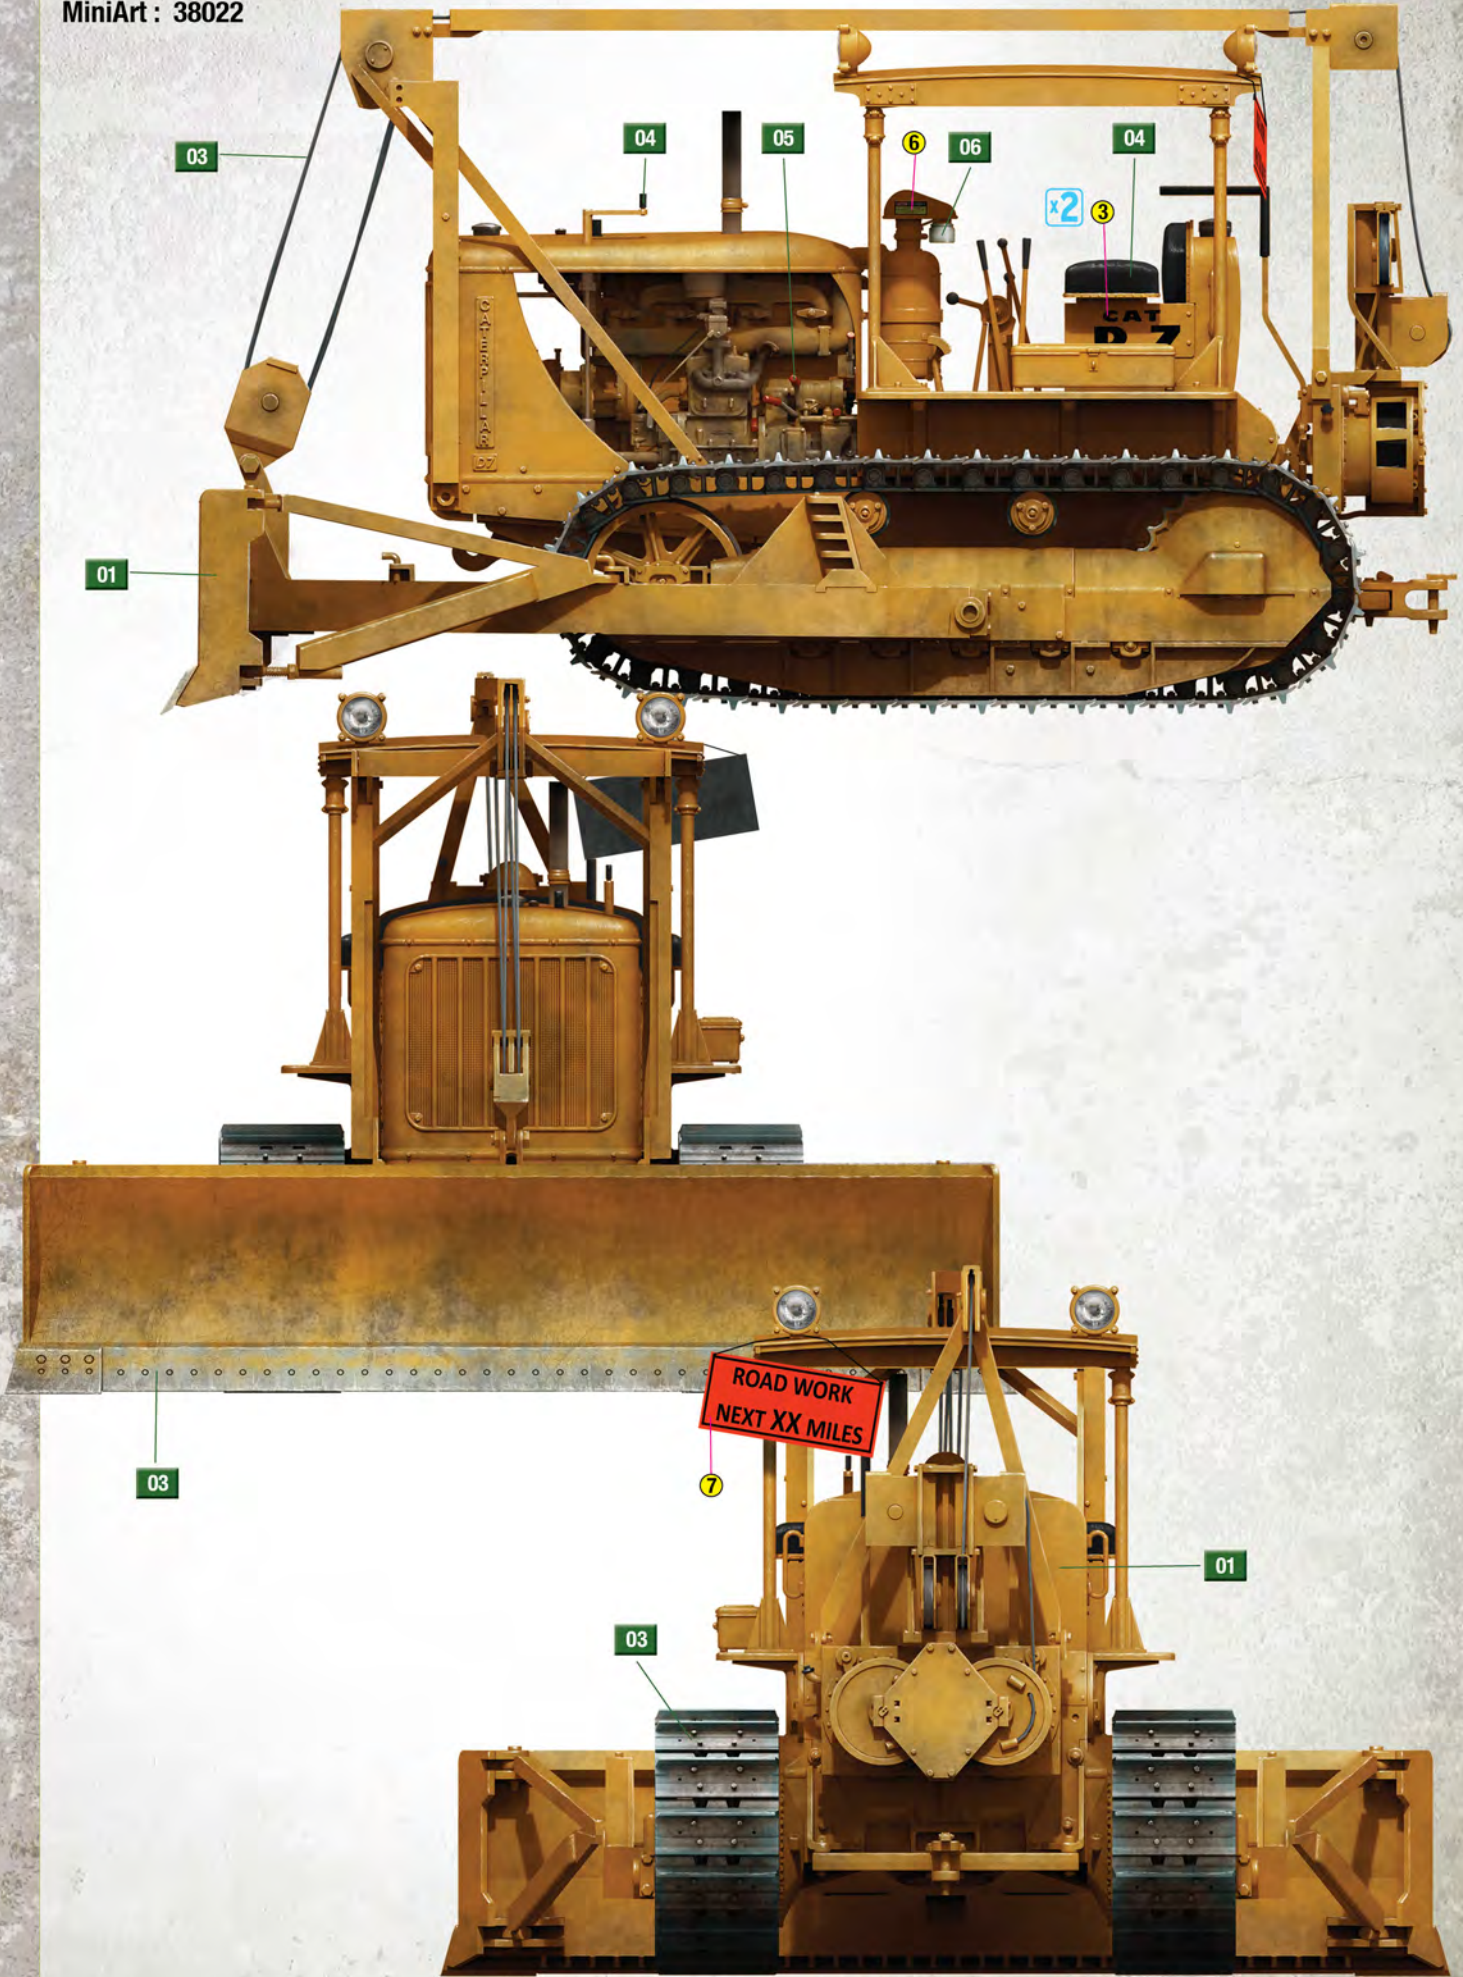

MiniArt : 38022