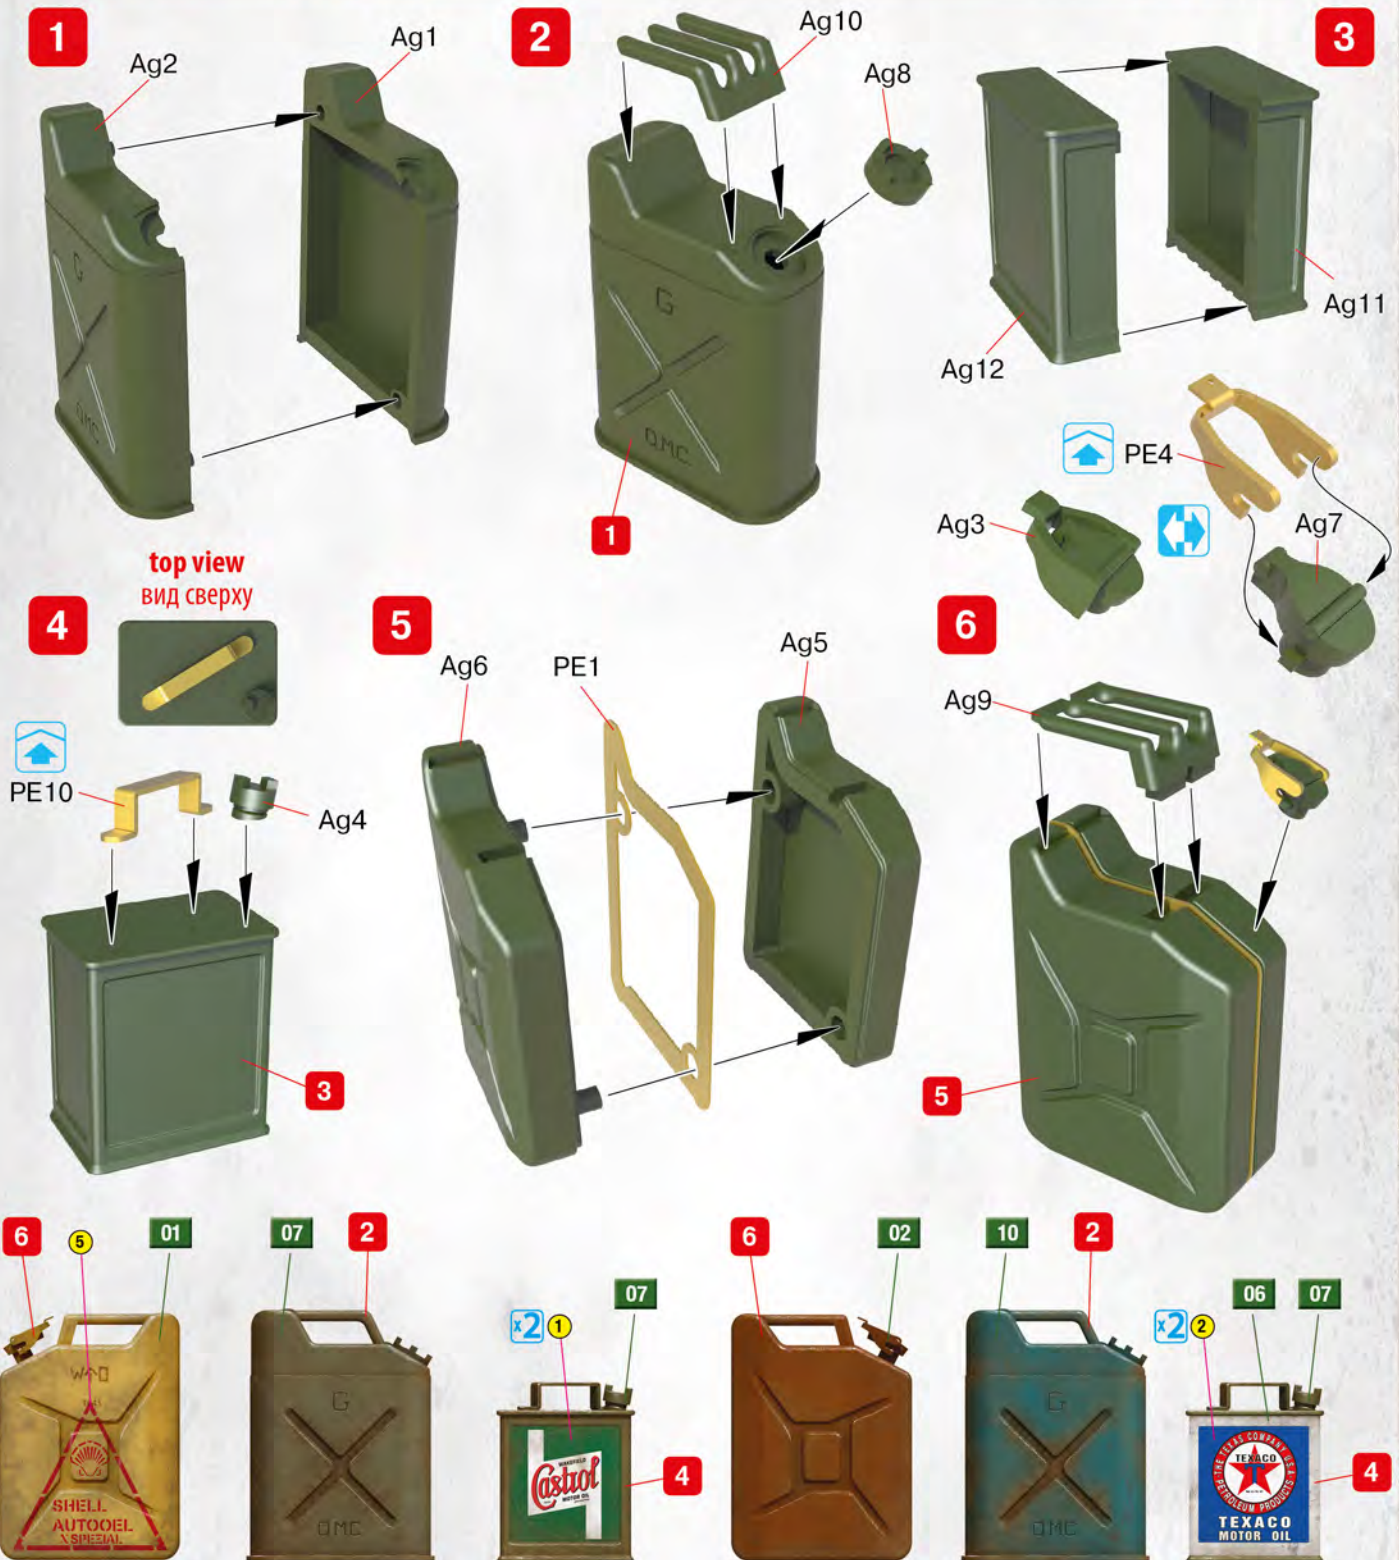

ASSEMBLING & PAINTING GUIDE OF CANS

Сборка и окраска канистр

Colors Chart

Таблица цветов

№	Color/Цвет	Vallejo	Mr. Color	Life Color	Tamiya	AK	Humbrol	Revell	Mission Models	Название цвета	Color name
01		70.953	4	UA-140	XF-3	RC-008	24	115	MMP-041	Желтый	Yellow
02		71.818	29	LC-016	XF-64	RC-067	100	184	MMP-012	Красно-коричневый	Red braun
03		70.863	78	LC-076	XF-84	RC-015	27004	191	MMM-001	Вороненный металл	Gun Metal
04		70.950	33	LC-002	XF-1	RC-001	33	108	MMP-047	Черный	Black
05		70.926	3	LC-006	XF-67	RC-006	132	136	MMP-003	Красный	Red
06		70.951	062	LC-001	XF-02	RC-004	34	105	MMP-001	Белый	White
07		70.988	12	UA-005	XF-49	RC-024	26	186	MMP-020	Хаки	Khaki
08		70.997	8	LC-074	X-11	RC-020	11	190	MMM-006	Серебристый	Silver
09		70.301	81	UA-908	XF-64	RC-068	113	183	MMW-005	Ржавчина	Rust
10		70.963	5	LC-009	XF-18	RC-011	25	156	MMP-048	Синий	Blue