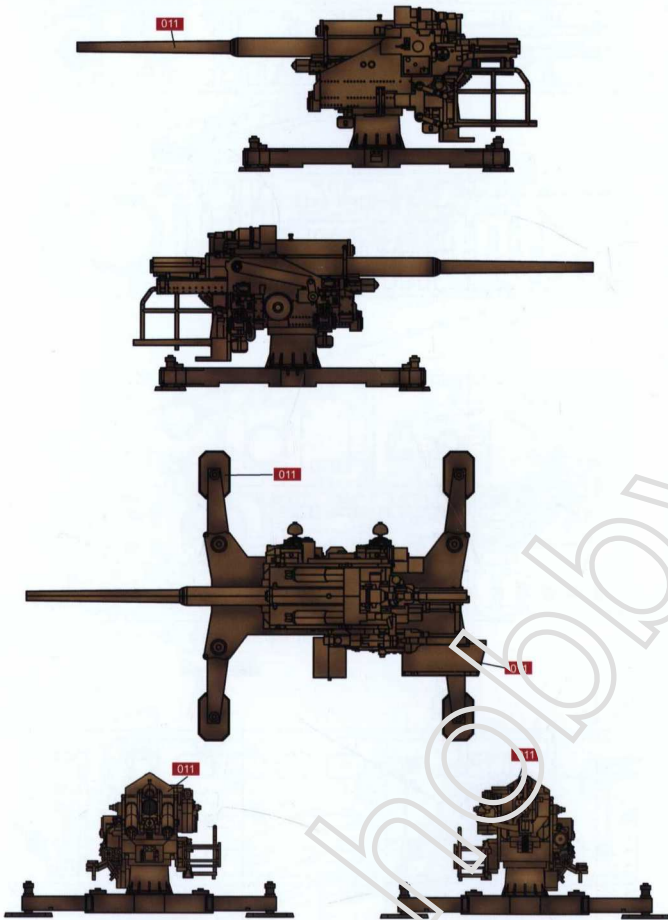

1 attaching the flak 40 gun barrel 1

2 attaching the flak 40 gun barrel 2

**3** attaching the flak 40 gun barrel 3

**4** attaching the gun platform

**5** attaching the flak 40 gun barrel

6 attaching the gun platform 1

7 attaching the gun platform 2

8 attaching the gun platform 3

9 attaching the gun platform 4

10 attaching the gun platform 5

# GERMAN 128MM FLAK40 HEAVY ANTI-AIRCRAFT GUN TYPE 2

modelcollect

A.MIG 011 RAL 7018  
DUNKELGRÜNER AUSB. 44 DD 1  
A.MIG 014 RAL 9012 ROTBRAUN  
A.MIG 003 RAL 9011 REISEGRÜN  
A.MIG 033 Rubber & Tires  
A.MIG 045 GUN METAL  
A.MIG 015 CRYSTAL SMOKE  
A.MIG 037 NEW WOOD  
A.MIG 192 POLISHED METAL