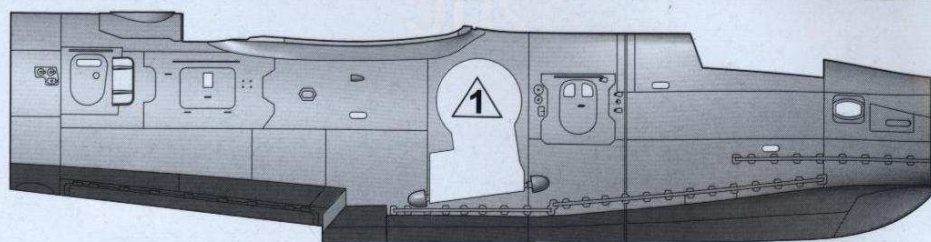

КОМПЛЕКТНІСТЬ / COMPLETE SET