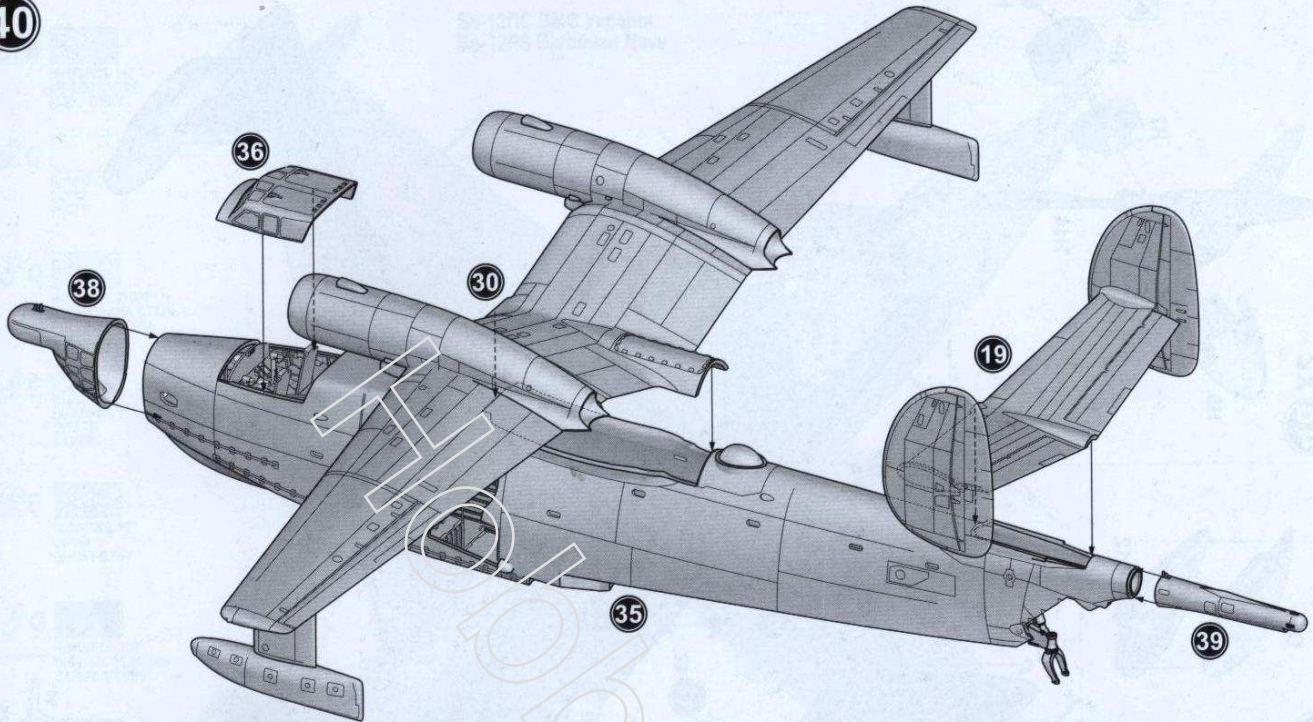

СХЕМА ЗБИРАННЯ / THE SCHEME OF ASSEMBLY

40