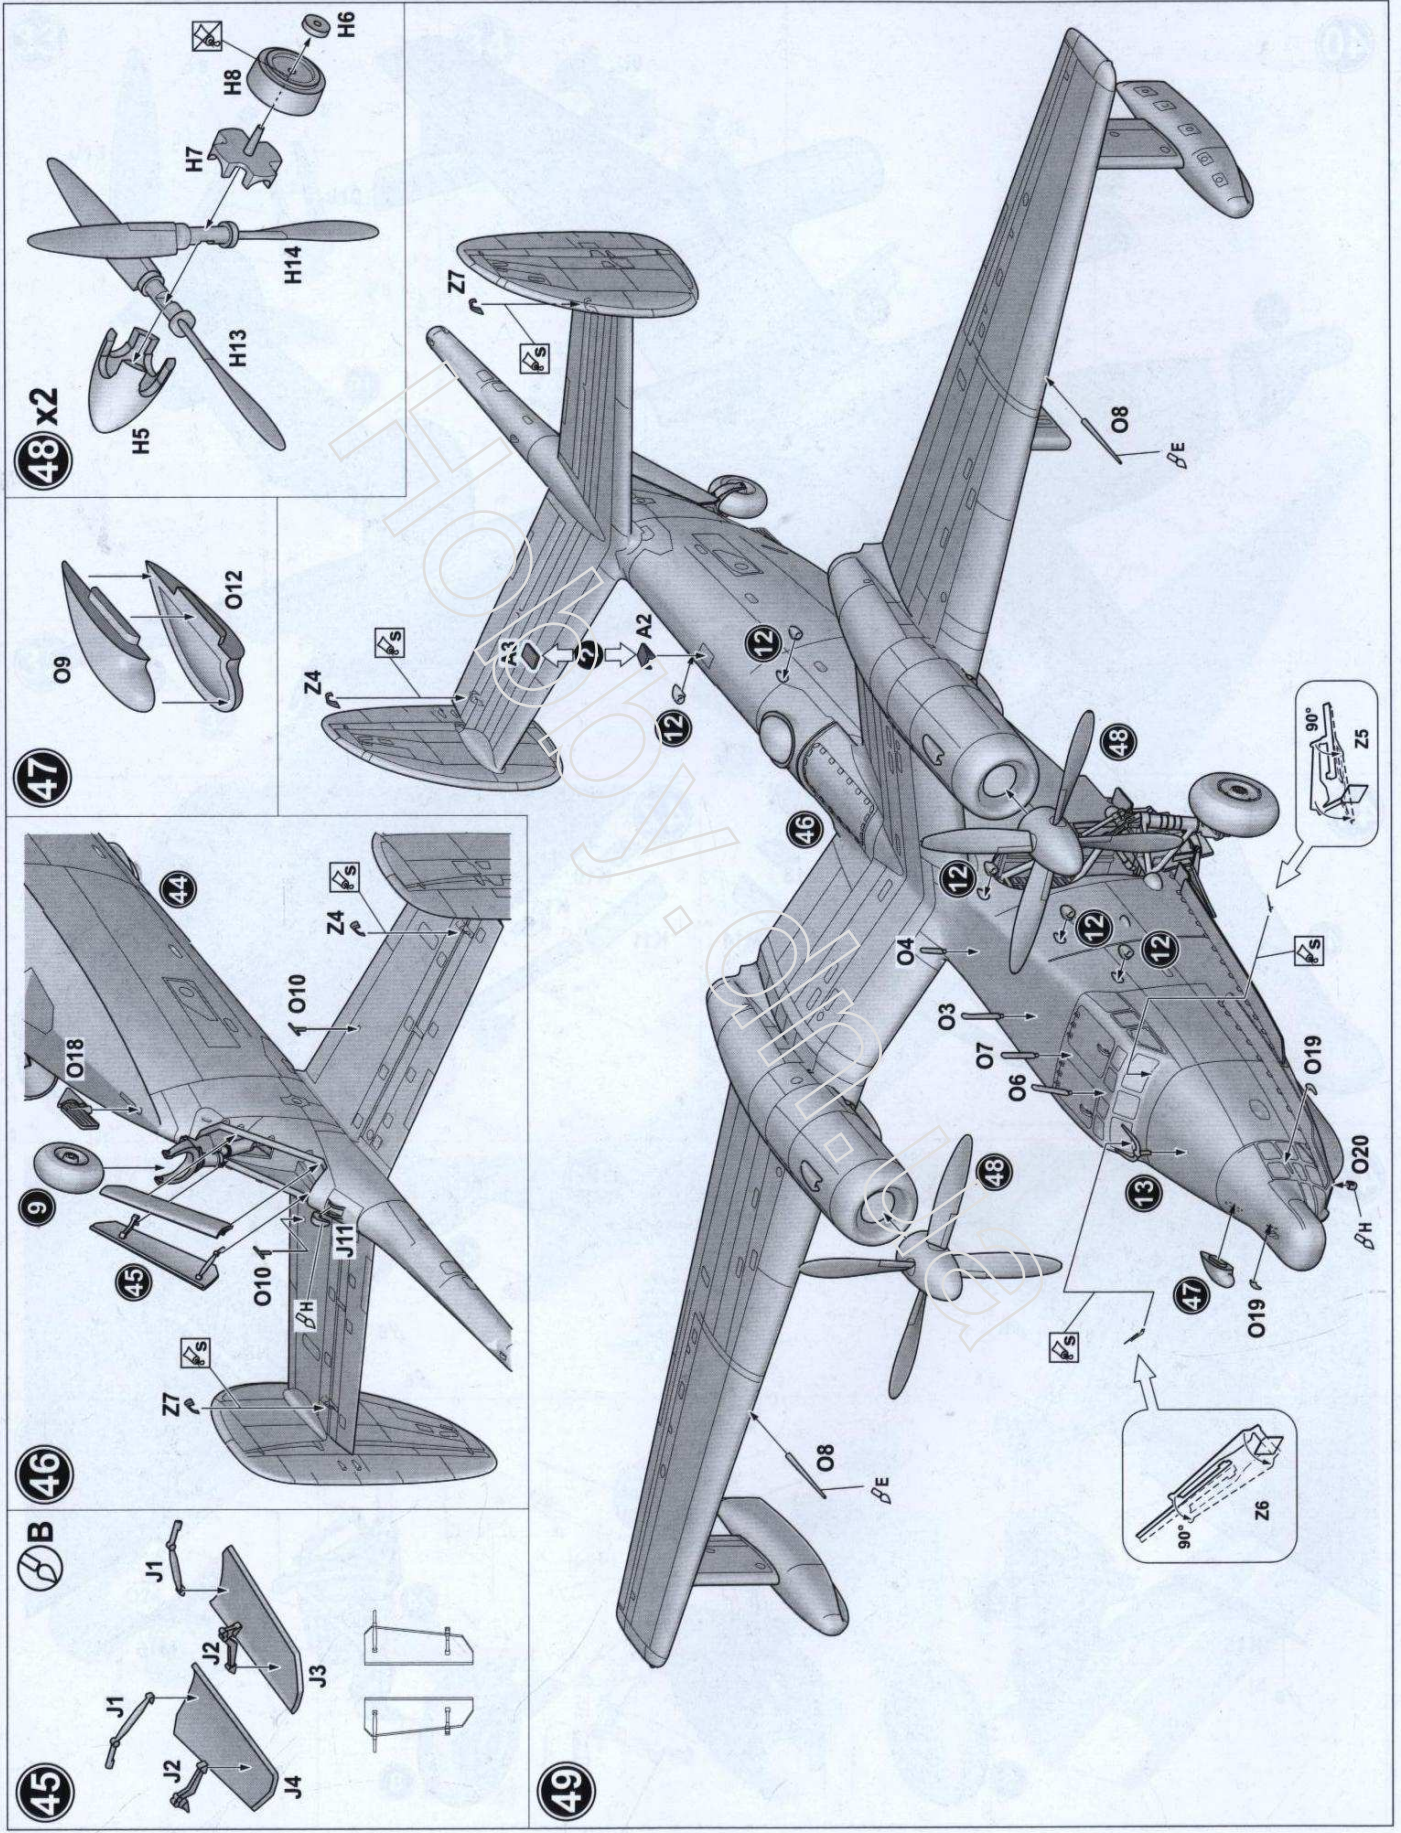

СХЕМА ЗБИРАННЯ / THE SCHEME OF ASSEMBLY