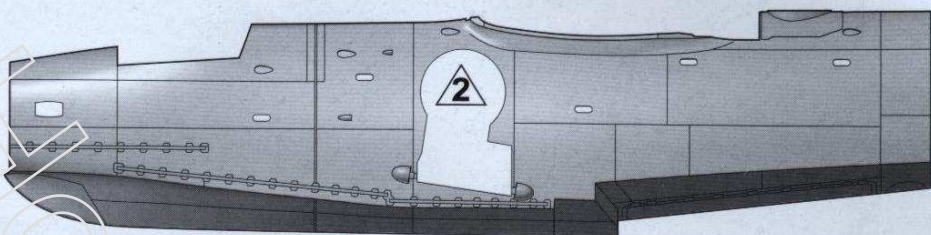

КОМПЛЕКТНІСТЬ / COMPLETE SET