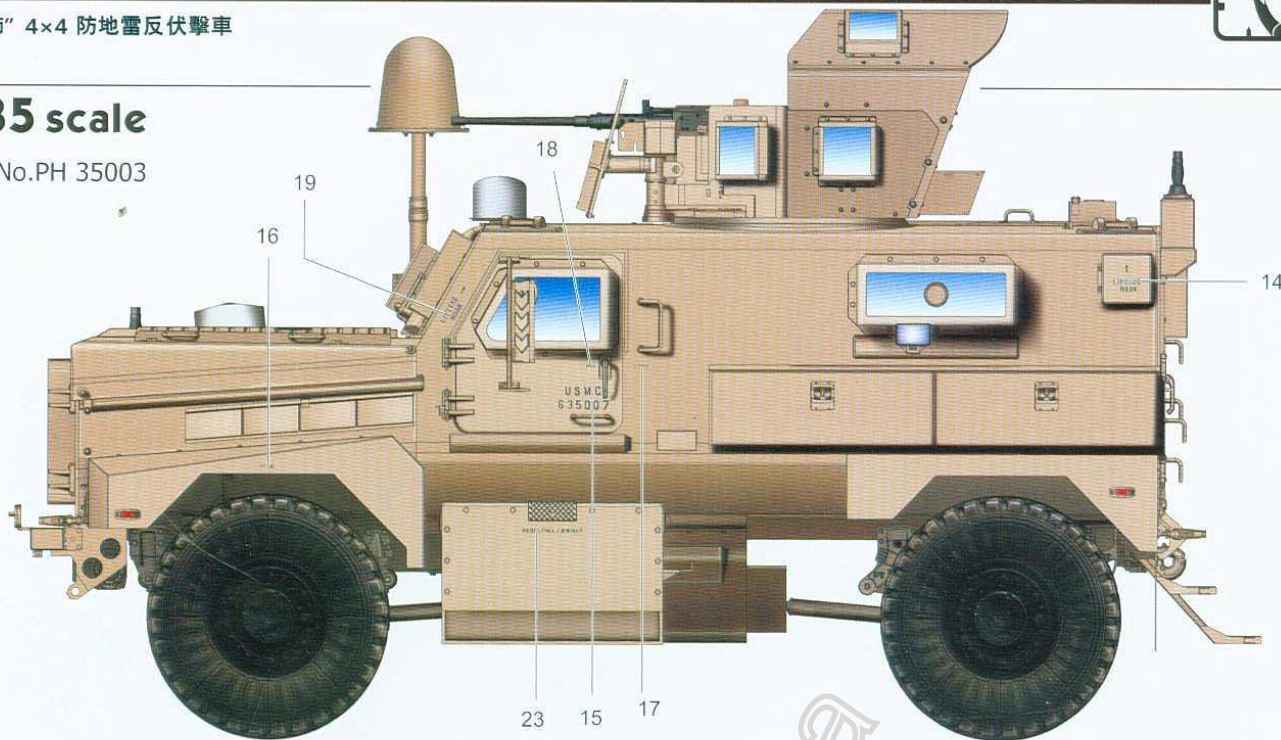

1/35 scale

COUGAR 4x4 MRAP

(MINE RESISTANT AMBUSH PROTECTED)

“美洲狮” 4x4 防地雷反伏擊車

hobby.dn.ua

READ BEFORE ASSEMBLY

组装前请仔细阅读

1. Study and understand these instructions thoroughly before beginning assembly
组装前请仔细阅读以下内容
2. When needed, remove photo-etch parts carefully using a modeling knife or photo etch sprue cutter, be careful not to damage or lose small parts
请使用专业模型工具仔细去除蚀刻片或胶件上需要剪下的部分，小心不要损坏或丢失
3. Take extra care in handling photo etch parts in order to avoid injury
在处理蚀刻片的部分时请格外小心，以避免伤害
4. Apply instant cement sparingly to photo etch parts were instructed
用强力快干胶水粘合蚀刻片零件和金属轴，过量使用快干胶水可能导致可动零件粘住，小心涂胶
5. Tools recommended(not included in kit): Plastic and instant cements, sprue cutters, long nose pliers, modeling knife, small files, tweezers, pin vise & scissors. Soft cloth and sandpaper will also assist in construction
推荐模型工具(自备): 胶水、水口剪刀、长咀钳、刀片、锉刀、镊子、钳、钻、剪刀、瞬间快干胶
软布与砂纸同时也应该是必备工具，请使用塑料胶水和油漆(模型内不含)
6. Glue and paint are not included in the kit. Use plastic cement and hobby paints only. Color guide for purchasing paint is included in the kit.

ICON INSTRUCTION

图标说明

水贴
Decal

轮胎 X4
Tyre

组装2套
Make two

“美洲獅” 4x4 防地雷反伏擊車

1/35 scale

Item No.PH 35003