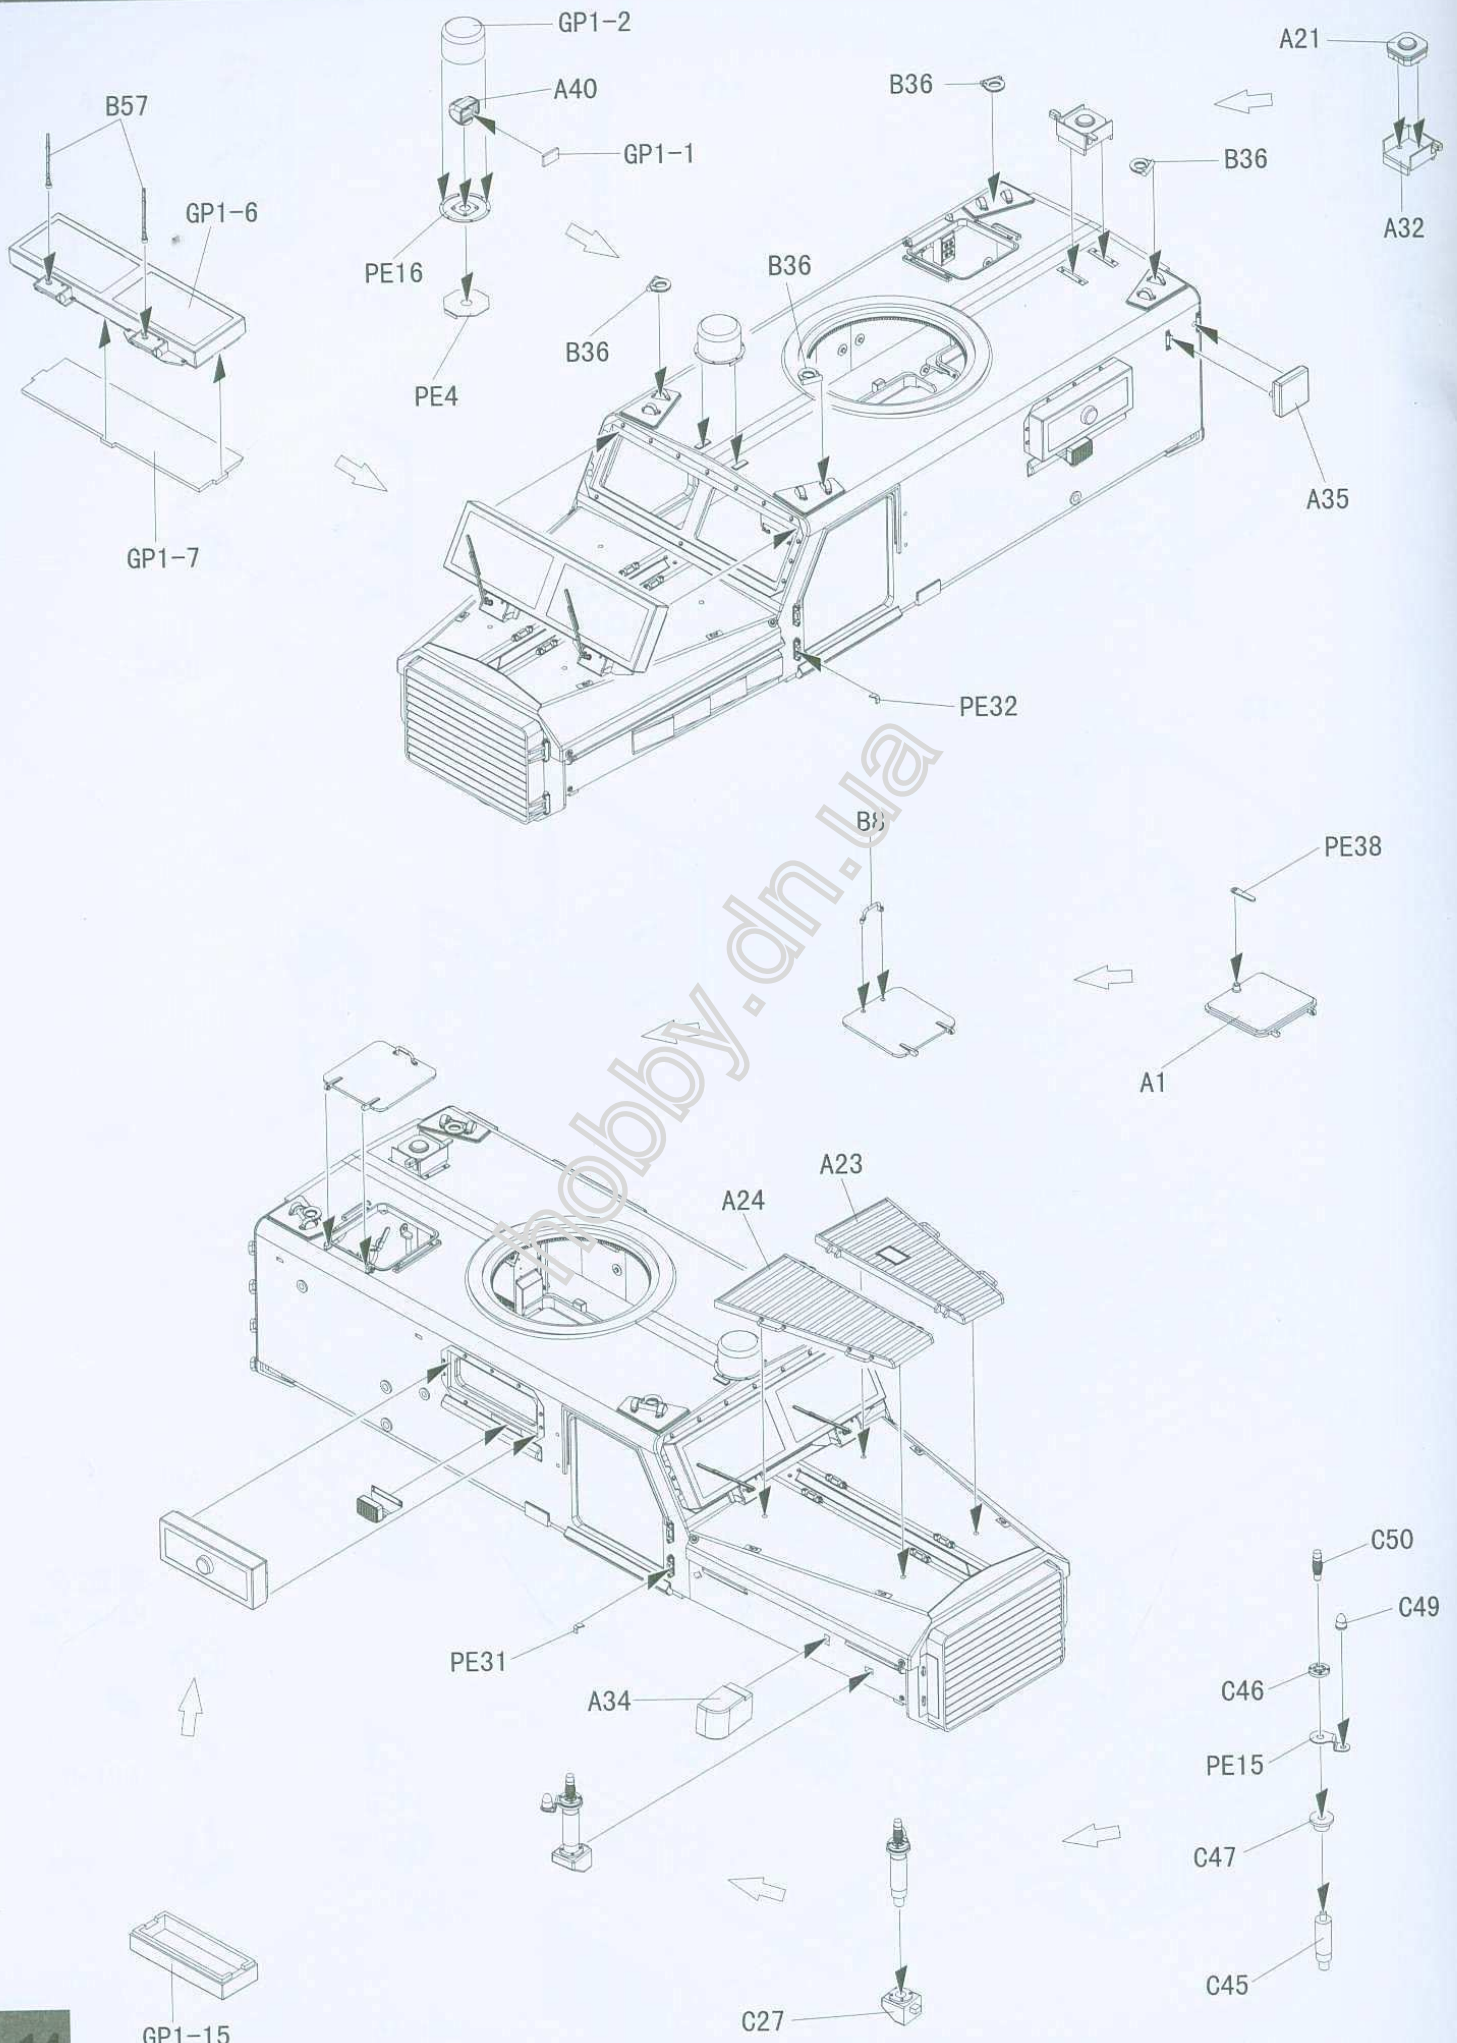

1/35 scale

COUGAR 4x4 MRAP

(MINE RESISTANT AMBUSH PROTECTED)

“美洲狮” 4x4 防地雷反伏擊車

hobby.dn.ua

READ BEFORE ASSEMBLY

组装前请仔细阅读

1. Study and understand these instructions thoroughly before beginning assembly
组装前请仔细阅读以下内容
2. When needed, remove photo-etch parts carefully using a modeling knife or photo etch sprue cutter, be careful not to damage or lose small parts
请使用专业模型工具仔细去除蚀刻片或胶件上需要剪下的部分，小心不要损坏或丢失
3. Take extra care in handling photo etch parts in order to avoid injury
在处理蚀刻片的部分时请格外小心，以避免伤害
4. Apply instant cement sparingly to photo etch parts were instructed
用强力快干胶水粘合蚀刻片零件和金属轴，过量使用快干胶水可能导致可动零件粘住，小心涂胶
5. Tools recommended(not included in kit): Plastic and instant cements, sprue cutters, long nose pliers, modeling knife, small files, tweezers, pin vise & scissors. Soft cloth and sandpaper will also assist in construction
推荐模型工具(自备): 胶水、水口剪刀、长咀钳、刀片、锉刀、镊子、钳、钻、剪刀、瞬间快干胶
软布与砂纸同时也应该是必备工具，请使用塑料胶水和油漆(模型内不含)
6. Glue and paint are not included in the kit. Use plastic cement and hobby paints only. Color guide for purchasing paint is included in the kit.

ICON INSTRUCTION

图标说明

水贴
Decal

轮胎 X4
Tyre

组装2套
Make two

“美洲獅” 4x4 防地雷反伏擊車

1/35 scale

Item No.PH 35003