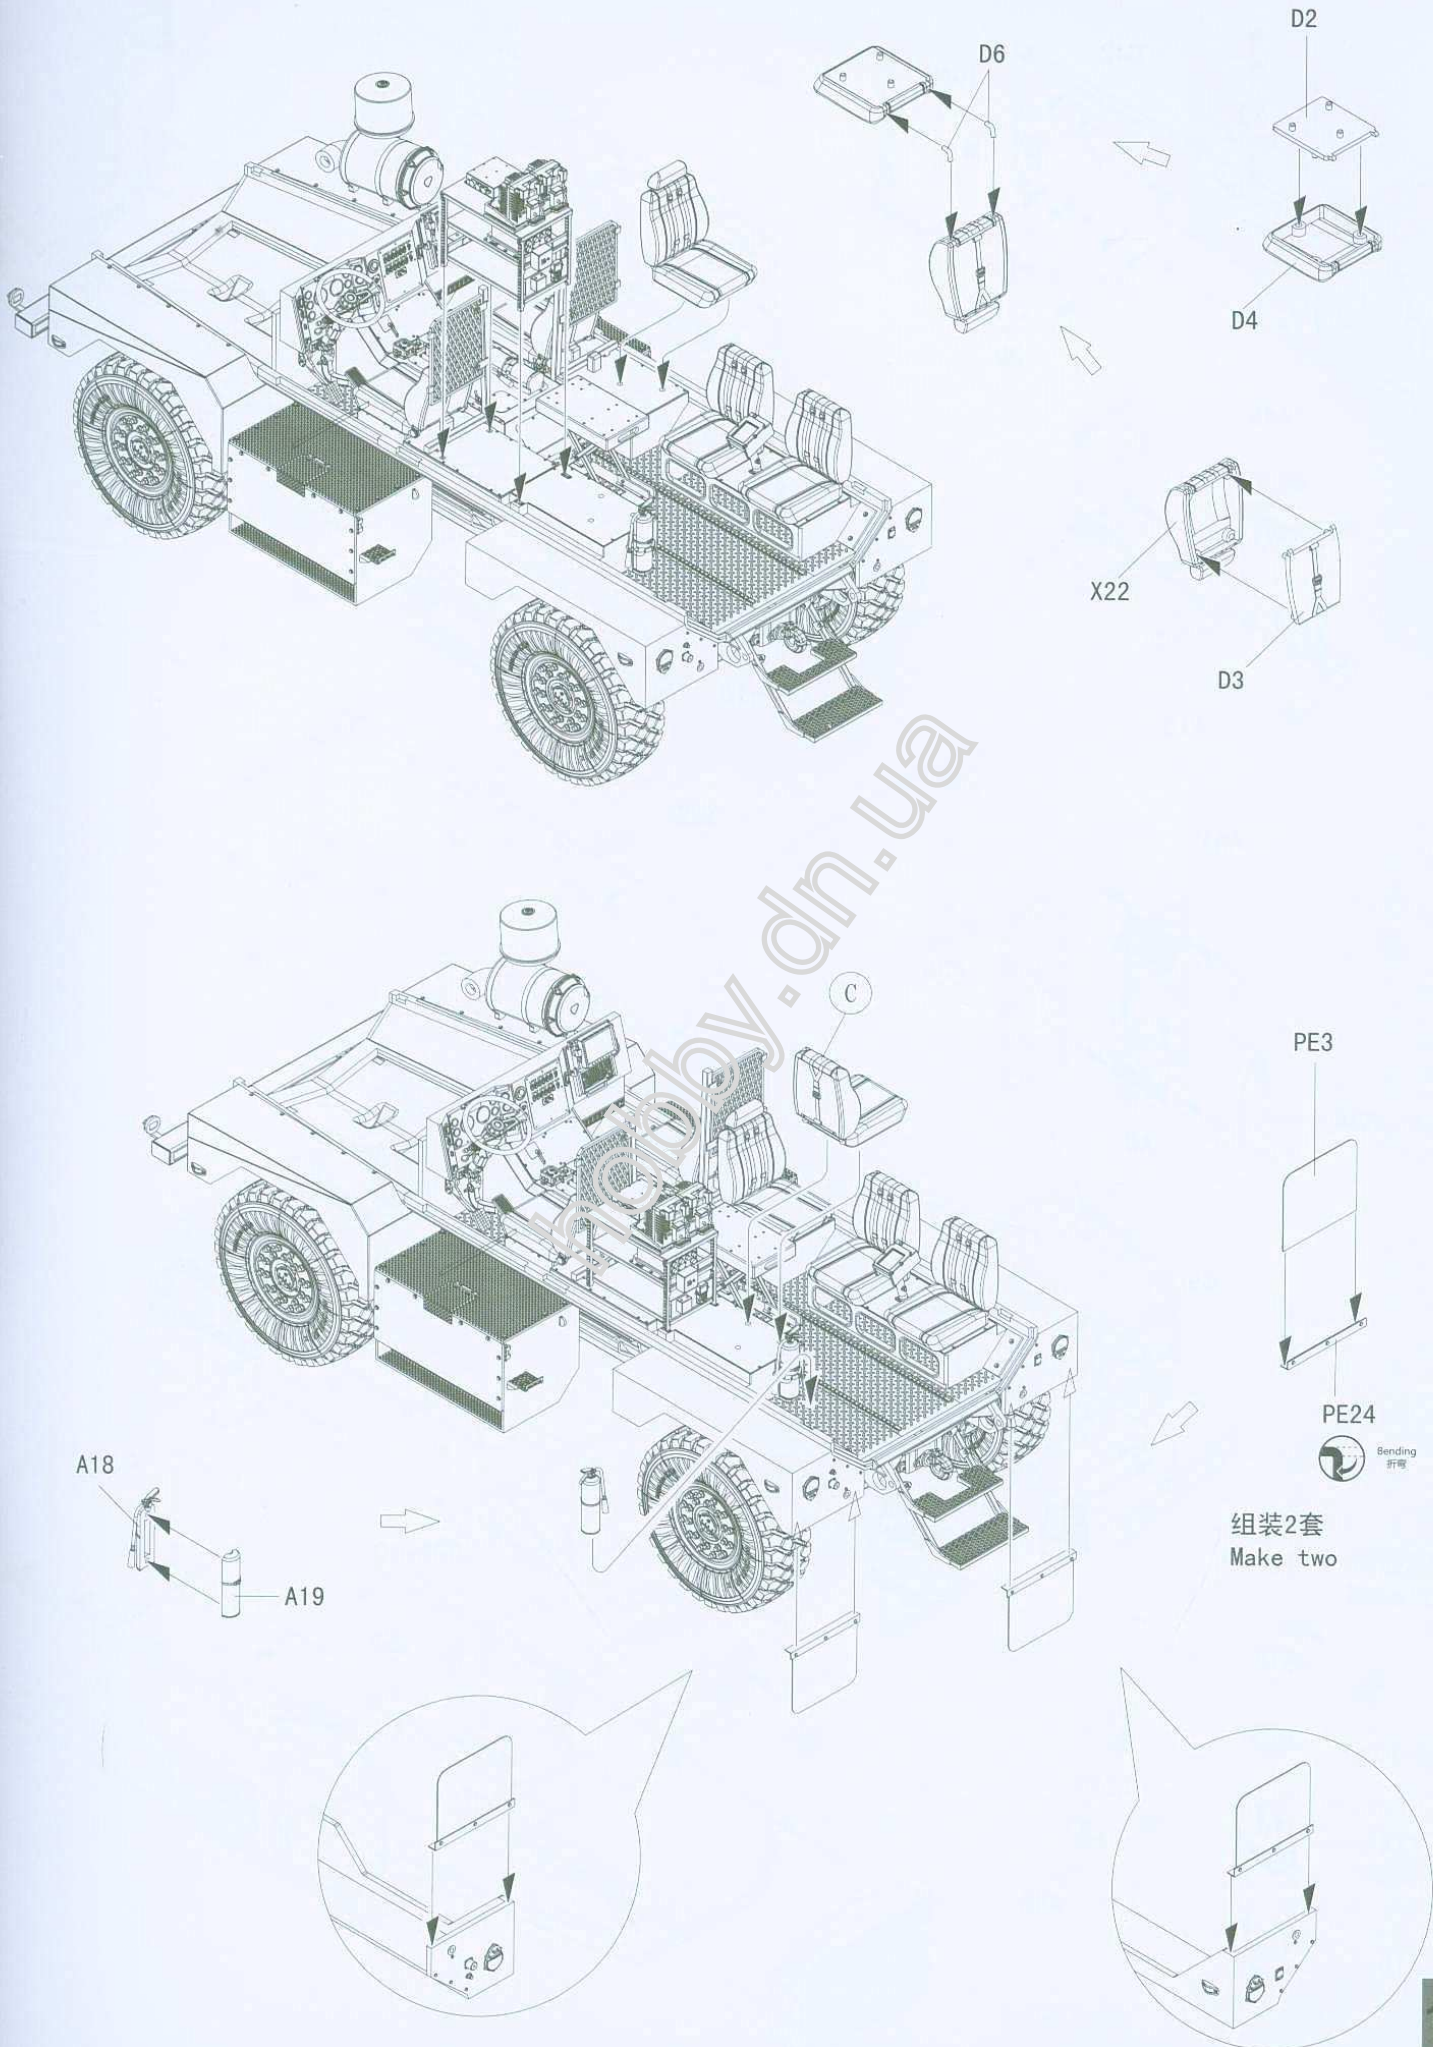

1/35 scale

COUGAR 4x4 MRAP

(MINE RESISTANT AMBUSH PROTECTED)

“美洲狮” 4x4 防地雷反伏擊車

hobby.dn.ua

READ BEFORE ASSEMBLY

组装前请仔细阅读

1. Study and understand these instructions thoroughly before beginning assembly
组装前请仔细阅读以下内容
2. When needed, remove photo-etch parts carefully using a modeling knife or photo etch sprue cutter, be careful not to damage or lose small parts
请使用专业模型工具仔细去除蚀刻片或胶件上需要剪下的部分，小心不要损坏或丢失
3. Take extra care in handling photo etch parts in order to avoid injury
在处理蚀刻片的部分时请格外小心，以避免伤害
4. Apply instant cement sparingly to photo etch parts were instructed
用强力快干胶水粘合蚀刻片零件和金属轴，过量使用快干胶水可能导致可动零件粘住，小心涂胶
5. Tools recommended(not included in kit): Plastic and instant cements, sprue cutters, long nose pliers, modeling knife, small files, tweezers, pin vise & scissors. Soft cloth and sandpaper will also assist in construction
推荐模型工具(自备): 胶水、水口剪刀、长咀钳、刀片、锉刀、镊子、钳、钻、剪刀、瞬间快干胶
软布与砂纸同时也应该是必备工具，请使用塑料胶水和油漆(模型内不含)
6. Glue and paint are not included in the kit. Use plastic cement and hobby paints only. Color guide for purchasing paint is included in the kit.

ICON INSTRUCTION

图标说明

水贴
Decal

轮胎 X4
Tyre

组装2套
Make two

“美洲獅” 4x4 防地雷反伏擊車

1/35 scale

Item No.PH 35003