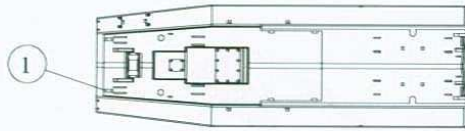

1/35 scale

COUGAR 4x4 MRAP

(MINE RESISTANT AMBUSH PROTECTED)

“美洲狮” 4x4 防地雷反伏擊車

hobby.dn.ua

READ BEFORE ASSEMBLY

组装前请仔细阅读

1. Study and understand these instructions thoroughly before beginning assembly
组装前请仔细阅读以下内容
2. When needed, remove photo-etch parts carefully using a modeling knife or photo etch sprue cutter, be careful not to damage or lose small parts
请使用专业模型工具仔细去除蚀刻片或胶件上需要剪下的部分，小心不要损坏或丢失
3. Take extra care in handling photo etch parts in order to avoid injury
在处理蚀刻片的部分时请格外小心，以避免伤害
4. Apply instant cement sparingly to photo etch parts were instructed
用强力快干胶水粘合蚀刻片零件和金属轴，过量使用快干胶水可能导致可动零件粘住，小心涂胶
5. Tools recommended(not included in kit): Plastic and instant cements, sprue cutters, long nose pliers, modeling knife, small files, tweezers, pin vise & scissors. Soft cloth and sandpaper will also assist in construction
推荐模型工具(自备): 胶水、水口剪刀、长咀钳、刀片、锉刀、镊子、钳、钻、剪刀、瞬间快干胶
软布与砂纸同时也应该是必备工具，请使用塑料胶水和油漆(模型内不含)
6. Glue and paint are not included in the kit. Use plastic cement and hobby paints only. Color guide for purchasing paint is included in the kit.

ICON INSTRUCTION

图标说明

水贴
Decal

轮胎 X4
Tyre

组装2套
Make two

“美洲獅” 4x4 防地雷反伏擊車

1/35 scale

Item No.PH 35003