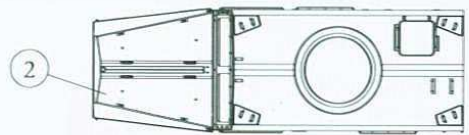

1/35 scale

COUGAR 4x4 MRAP

(MINE RESISTANT AMBUSH PROTECTED)

“美洲狮” 4x4 防地雷反伏擊車

hobby.dn.ua

READ BEFORE ASSEMBLY

组装前请仔细阅读

1. Study and understand these instructions thoroughly before beginning assembly
组装前请仔细阅读以下内容
2. When needed, remove photo-etch parts carefully using a modeling knife or photo etch sprue cutter, be careful not to damage or lose small parts
请使用专业模型工具仔细去除蚀刻片或胶件上需要剪下的部分，小心不要损坏或丢失
3. Take extra care in handling photo etch parts in order to avoid injury
在处理蚀刻片的部分时请格外小心，以避免伤害
4. Apply instant cement sparingly to photo etch parts were instructed
用强力快干胶水粘合蚀刻片零件和金属轴，过量使用快干胶水可能导致可动零件粘住，小心涂胶
5. Tools recommended(not included in kit): Plastic and instant cements, sprue cutters, long nose pliers, modeling knife, small files, tweezers, pin vise & scissors. Soft cloth and sandpaper will also assist in construction
推荐模型工具(自备): 胶水、水口剪刀、长咀钳、刀片、锉刀、镊子、钳、钻、剪刀、瞬间快干胶
软布与砂纸同时也应该是必备工具，请使用塑料胶水和油漆(模型内不含)
6. Glue and paint are not included in the kit. Use plastic cement and hobby paints only. Color guide for purchasing paint is included in the kit.

ICON INSTRUCTION

图标说明

水贴
Decal

轮胎 X4
Tyre

组装2套
Make two

“美洲獅” 4x4 防地雷反伏擊車

1/35 scale

Item No.PH 35003