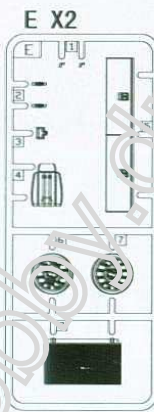

1/35 scale

COUGAR 4x4 MRAP

(MINE RESISTANT AMBUSH PROTECTED)

“美洲狮” 4x4 防地雷反伏擊車

hobby.dn.ua

READ BEFORE ASSEMBLY

组装前请仔细阅读

1. Study and understand these instructions thoroughly before beginning assembly
组装前请仔细阅读以下内容
2. When needed, remove photo-etch parts carefully using a modeling knife or photo etch sprue cutter, be careful not to damage or lose small parts
请使用专业模型工具仔细去除蚀刻片或胶件上需要剪下的部分，小心不要损坏或丢失
3. Take extra care in handling photo etch parts in order to avoid injury
在处理蚀刻片的部分时请格外小心，以避免伤害
4. Apply instant cement sparingly to photo etch parts were instructed
用强力快干胶水粘合蚀刻片零件和金属轴，过量使用快干胶水可能导致可动零件粘住，小心涂胶
5. Tools recommended(not included in kit): Plastic and instant cements, sprue cutters, long nose pliers, modeling knife, small files, tweezers, pin vise & scissors. Soft cloth and sandpaper will also assist in construction
推荐模型工具(自备): 胶水、水口剪刀、长咀钳、刀片、锉刀、镊子、钳、钻、剪刀、瞬间快干胶
软布与砂纸同时也应该是必备工具，请使用塑料胶水和油漆(模型内不含)
6. Glue and paint are not included in the kit. Use plastic cement and hobby paints only. Color guide for purchasing paint is included in the kit.

ICON INSTRUCTION

图标说明

水贴
Decal

轮胎 X4
Tyre

组装2套
Make two

“美洲獅” 4x4 防地雷反伏擊車

1/35 scale

Item No.PH 35003