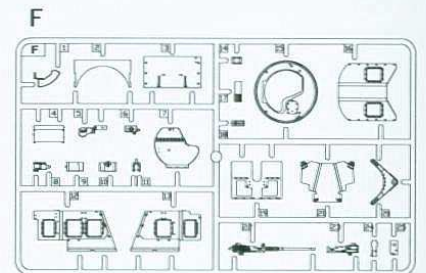

1/35 scale

COUGAR 4x4 MRAP

(MINE RESISTANT AMBUSH PROTECTED)

“美洲狮” 4x4 防地雷反伏擊車

hobby.dn.ua

READ BEFORE ASSEMBLY

组装前请仔细阅读

1. Study and understand these instructions thoroughly before beginning assembly
组装前请仔细阅读以下内容
2. When needed, remove photo-etch parts carefully using a modeling knife or photo etch sprue cutter, be careful not to damage or lose small parts
请使用专业模型工具仔细去除蚀刻片或胶件上需要剪下的部分，小心不要损坏或丢失
3. Take extra care in handling photo etch parts in order to avoid injury
在处理蚀刻片的部分时请格外小心，以避免伤害
4. Apply instant cement sparingly to photo etch parts were instructed
用强力快干胶水粘合蚀刻片零件和金属轴，过量使用快干胶水可能导致可动零件粘住，小心涂胶
5. Tools recommended(not included in kit): Plastic and instant cements, sprue cutters, long nose pliers, modeling knife, small files, tweezers, pin vise & scissors. Soft cloth and sandpaper will also assist in construction
推荐模型工具(自备): 胶水、水口剪刀、长咀钳、刀片、锉刀、镊子、钳、钻、剪刀、瞬间快干胶
软布与砂纸同时也应该是必备工具，请使用塑料胶水和油漆(模型内不含)
6. Glue and paint are not included in the kit. Use plastic cement and hobby paints only. Color guide for purchasing paint is included in the kit.

ICON INSTRUCTION

图标说明

水贴
Decal

轮胎 X4
Tyre

组装2套
Make two

“美洲獅” 4x4 防地雷反伏擊車

1/35 scale

Item No.PH 35003