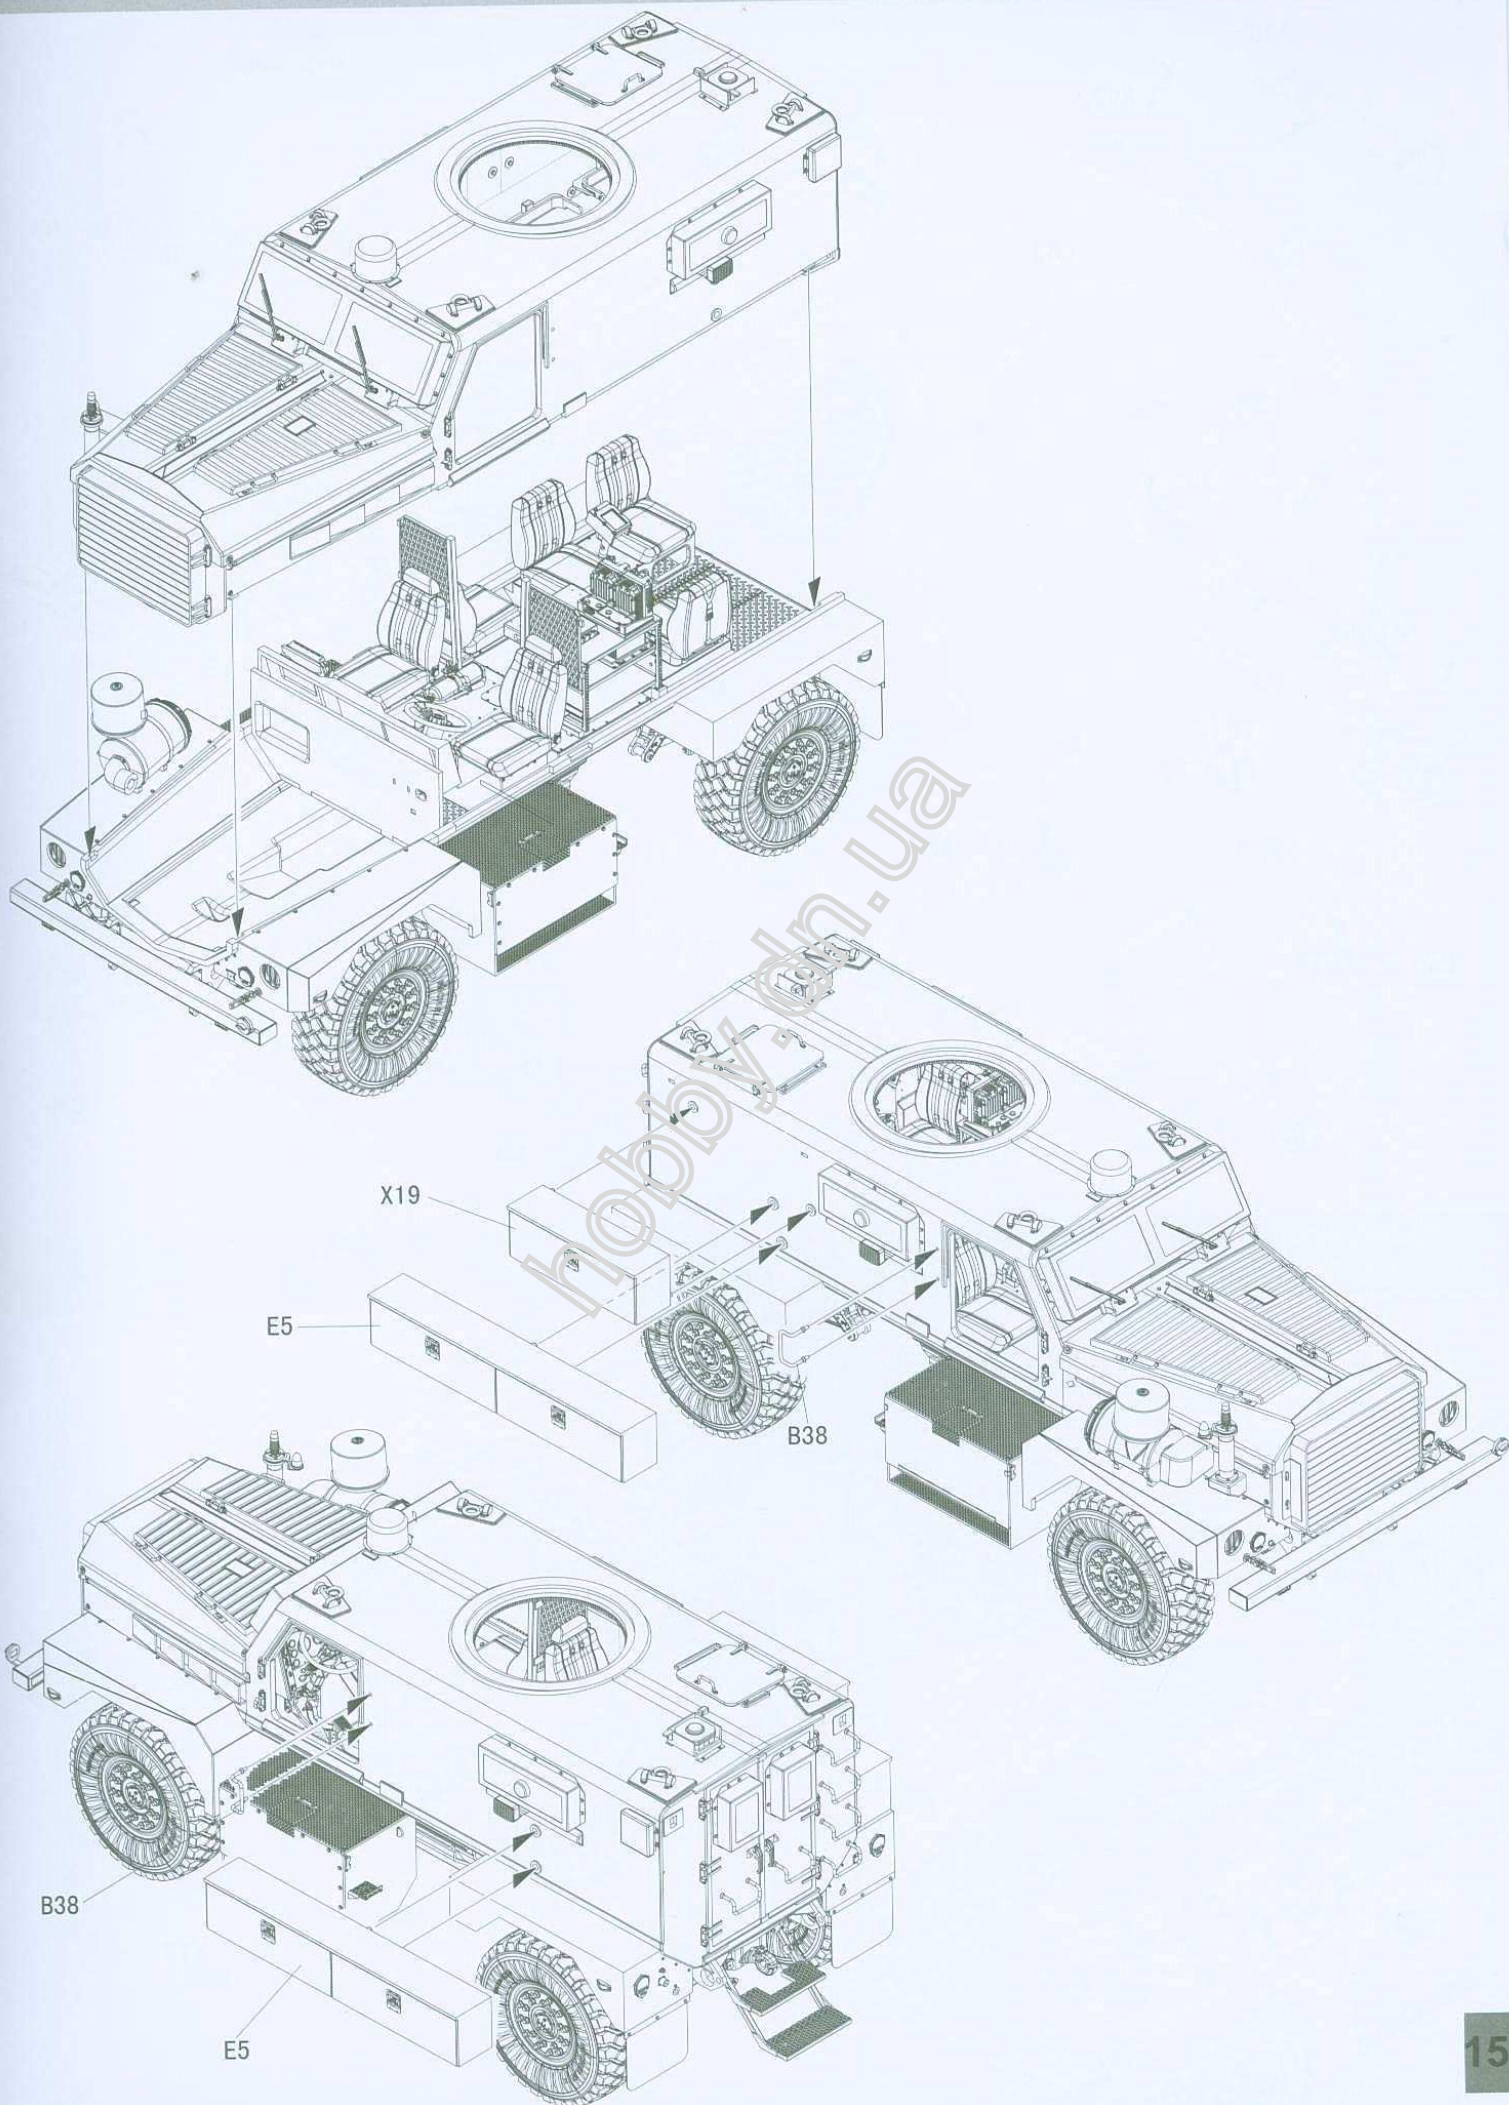

1/35 scale

COUGAR 4x4 MRAP

(MINE RESISTANT AMBUSH PROTECTED)

“美洲狮” 4x4 防地雷反伏擊車

hobby.dn.ua

READ BEFORE ASSEMBLY

组装前请仔细阅读

1. Study and understand these instructions thoroughly before beginning assembly
组装前请仔细阅读以下内容
2. When needed, remove photo-etch parts carefully using a modeling knife or photo etch sprue cutter, be careful not to damage or lose small parts
请使用专业模型工具仔细去除蚀刻片或胶件上需要剪下的部分，小心不要损坏或丢失
3. Take extra care in handling photo etch parts in order to avoid injury
在处理蚀刻片的部分时请格外小心，以避免伤害
4. Apply instant cement sparingly to photo etch parts were instructed
用强力快干胶水粘合蚀刻片零件和金属轴，过量使用快干胶水可能导致可动零件粘住，小心涂胶
5. Tools recommended(not included in kit): Plastic and instant cements, sprue cutters, long nose pliers, modeling knife, small files, tweezers, pin vise & scissors. Soft cloth and sandpaper will also assist in construction
推荐模型工具(自备): 胶水、水口剪刀、长咀钳、刀片、锉刀、镊子、钳、钻、剪刀、瞬间快干胶
软布与砂纸同时也应该是必备工具，请使用塑料胶水和油漆(模型内不含)
6. Glue and paint are not included in the kit. Use plastic cement and hobby paints only. Color guide for purchasing paint is included in the kit.

ICON INSTRUCTION

图标说明

水贴
Decal

轮胎 X4
Tyre

组装2套
Make two

“美洲獅” 4x4 防地雷反伏擊車

1/35 scale

Item No.PH 35003