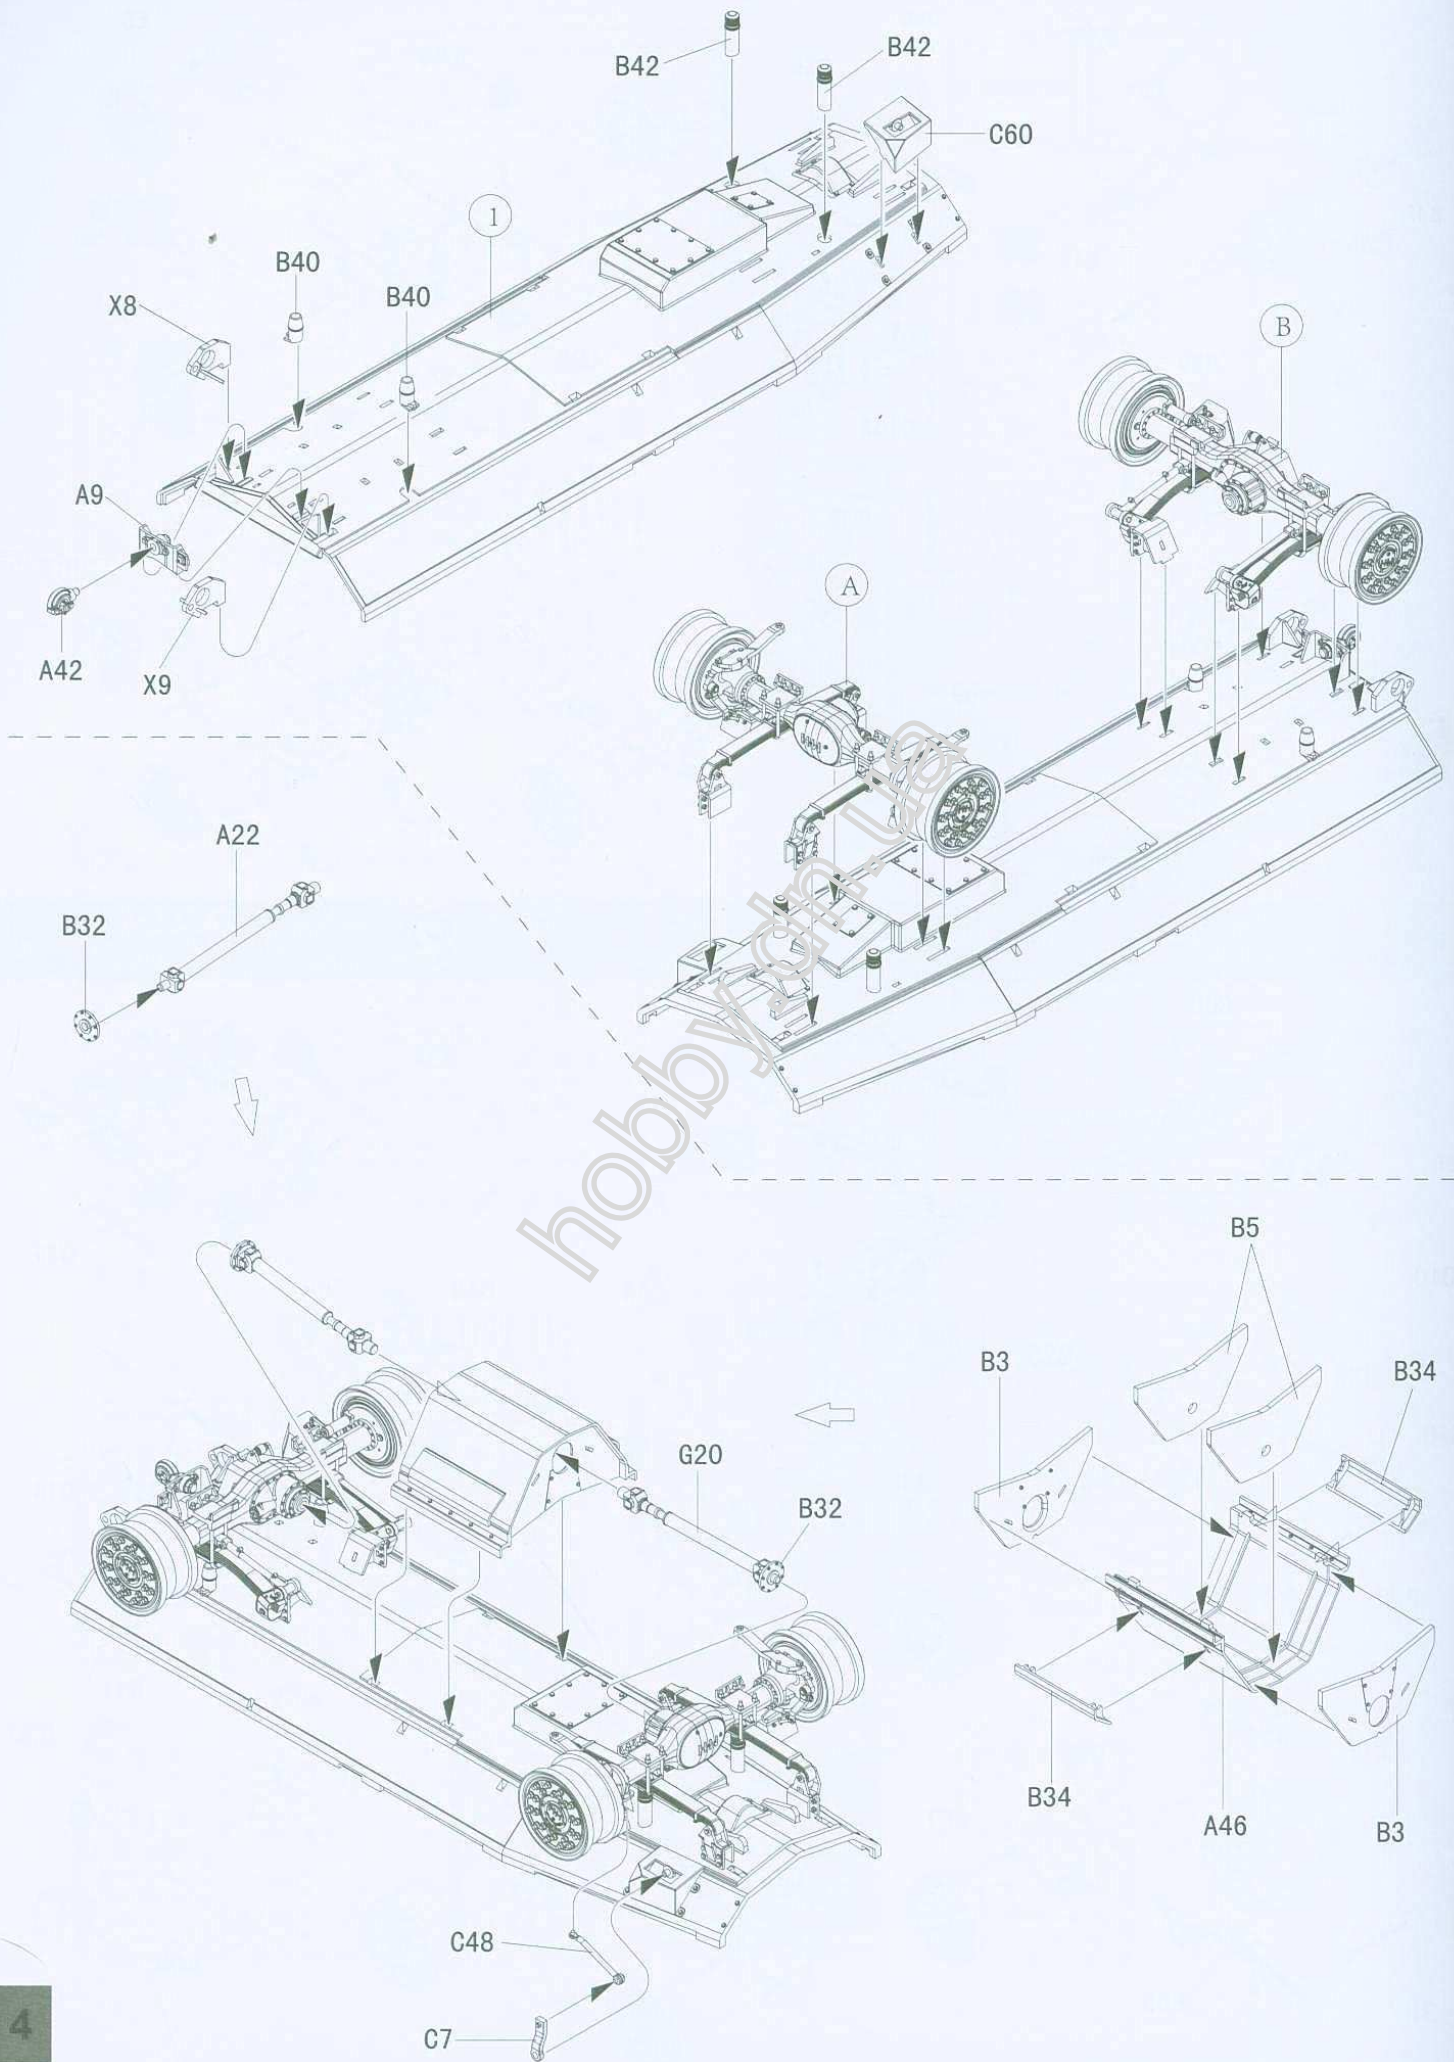

1/35 scale

COUGAR 4x4 MRAP

(MINE RESISTANT AMBUSH PROTECTED)

“美洲狮” 4x4 防地雷反伏擊車

hobby.dn.ua

READ BEFORE ASSEMBLY

组装前请仔细阅读

1. Study and understand these instructions thoroughly before beginning assembly
组装前请仔细阅读以下内容
2. When needed, remove photo-etch parts carefully using a modeling knife or photo etch sprue cutter, be careful not to damage or lose small parts
请使用专业模型工具仔细去除蚀刻片或胶件上需要剪下的部分，小心不要损坏或丢失
3. Take extra care in handling photo etch parts in order to avoid injury
在处理蚀刻片的部分时请格外小心，以避免伤害
4. Apply instant cement sparingly to photo etch parts were instructed
用强力快干胶水粘合蚀刻片零件和金属轴，过量使用快干胶水可能导致可动零件粘住，小心涂胶
5. Tools recommended(not included in kit): Plastic and instant cements, sprue cutters, long nose pliers, modeling knife, small files, tweezers, pin vise & scissors. Soft cloth and sandpaper will also assist in construction
推荐模型工具(自备): 胶水、水口剪刀、长咀钳、刀片、锉刀、镊子、钳、钻、剪刀、瞬间快干胶
软布与砂纸同时也应该是必备工具，请使用塑料胶水和油漆(模型内不含)
6. Glue and paint are not included in the kit. Use plastic cement and hobby paints only. Color guide for purchasing paint is included in the kit.

ICON INSTRUCTION

图标说明

水贴
Decal

轮胎 X4
Tyre

组装2套
Make two

“美洲獅” 4x4 防地雷反伏擊車

1/35 scale

Item No.PH 35003