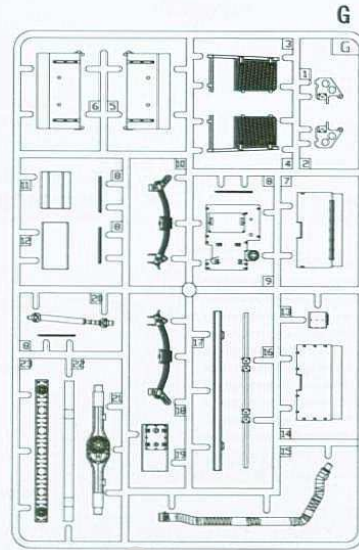

1/35 scale

COUGAR 4x4 MRAP

(MINE RESISTANT AMBUSH PROTECTED)

“美洲狮” 4x4 防地雷反伏擊車

hobby.dn.ua

READ BEFORE ASSEMBLY

组装前请仔细阅读

1. Study and understand these instructions thoroughly before beginning assembly
组装前请仔细阅读以下内容
2. When needed, remove photo-etch parts carefully using a modeling knife or photo etch sprue cutter, be careful not to damage or lose small parts
请使用专业模型工具仔细去除蚀刻片或胶件上需要剪下的部分，小心不要损坏或丢失
3. Take extra care in handling photo etch parts in order to avoid injury
在处理蚀刻片的部分时请格外小心，以避免伤害
4. Apply instant cement sparingly to photo etch parts were instructed
用强力快干胶水粘合蚀刻片零件和金属轴，过量使用快干胶水可能导致可动零件粘住，小心涂胶
5. Tools recommended(not included in kit): Plastic and instant cements, sprue cutters, long nose pliers, modeling knife, small files, tweezers, pin vise & scissors. Soft cloth and sandpaper will also assist in construction
推荐模型工具(自备): 胶水、水口剪刀、长咀钳、刀片、锉刀、镊子、钳、钻、剪刀、瞬间快干胶
软布与砂纸同时也应该是必备工具，请使用塑料胶水和油漆(模型内不含)
6. Glue and paint are not included in the kit. Use plastic cement and hobby paints only. Color guide for purchasing paint is included in the kit.

ICON INSTRUCTION

图标说明

水贴
Decal

轮胎 X4
Tyre

组装2套
Make two

“美洲獅” 4x4 防地雷反伏擊車

1/35 scale

Item No.PH 35003