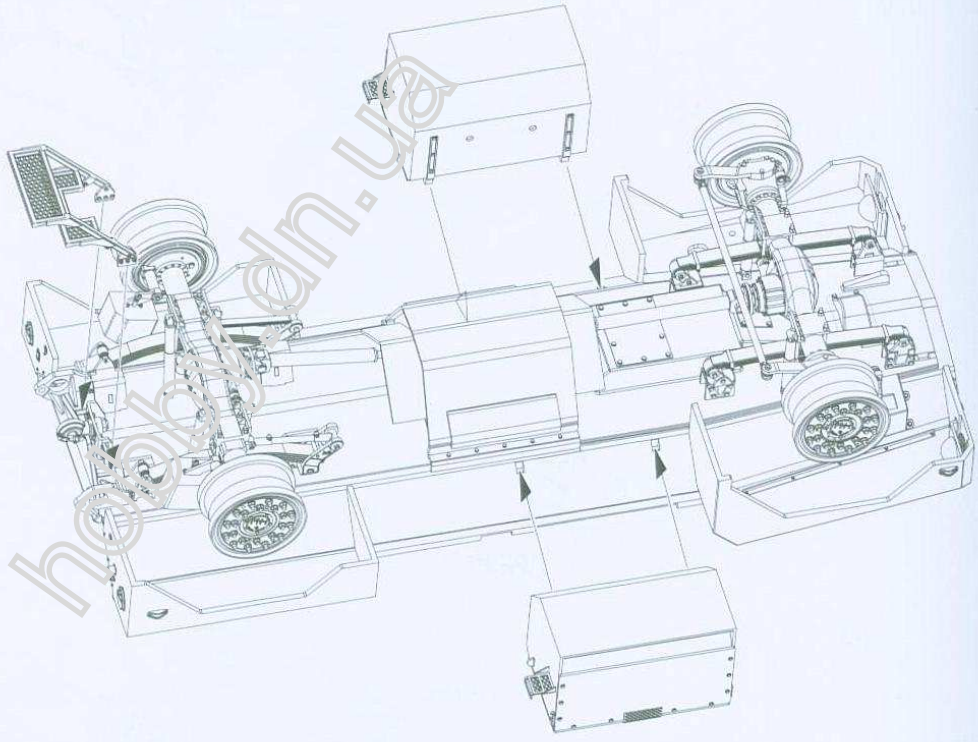

1/35 scale

COUGAR 4x4 MRAP

(MINE RESISTANT AMBUSH PROTECTED)

“美洲狮” 4x4 防地雷反伏擊車

hobby.dn.ua

READ BEFORE ASSEMBLY

组装前请仔细阅读

1. Study and understand these instructions thoroughly before beginning assembly
组装前请仔细阅读以下内容
2. When needed, remove photo-etch parts carefully using a modeling knife or photo etch sprue cutter, be careful not to damage or lose small parts
请使用专业模型工具仔细去除蚀刻片或胶件上需要剪下的部分，小心不要损坏或丢失
3. Take extra care in handling photo etch parts in order to avoid injury
在处理蚀刻片的部分时请格外小心，以避免伤害
4. Apply instant cement sparingly to photo etch parts were instructed
用强力快干胶水粘合蚀刻片零件和金属轴，过量使用快干胶水可能导致可动零件粘住，小心涂胶
5. Tools recommended(not included in kit): Plastic and instant cements, sprue cutters, long nose pliers, modeling knife, small files, tweezers, pin vise & scissors. Soft cloth and sandpaper will also assist in construction
推荐模型工具(自备): 胶水、水口剪刀、长咀钳、刀片、锉刀、镊子、钳、钻、剪刀、瞬间快干胶
软布与砂纸同时也应该是必备工具，请使用塑料胶水和油漆(模型内不含)
6. Glue and paint are not included in the kit. Use plastic cement and hobby paints only. Color guide for purchasing paint is included in the kit.

ICON INSTRUCTION

图标说明

水贴
Decal

轮胎 X4
Tyre

组装2套
Make two

“美洲獅” 4x4 防地雷反伏擊車

1/35 scale

Item No.PH 35003