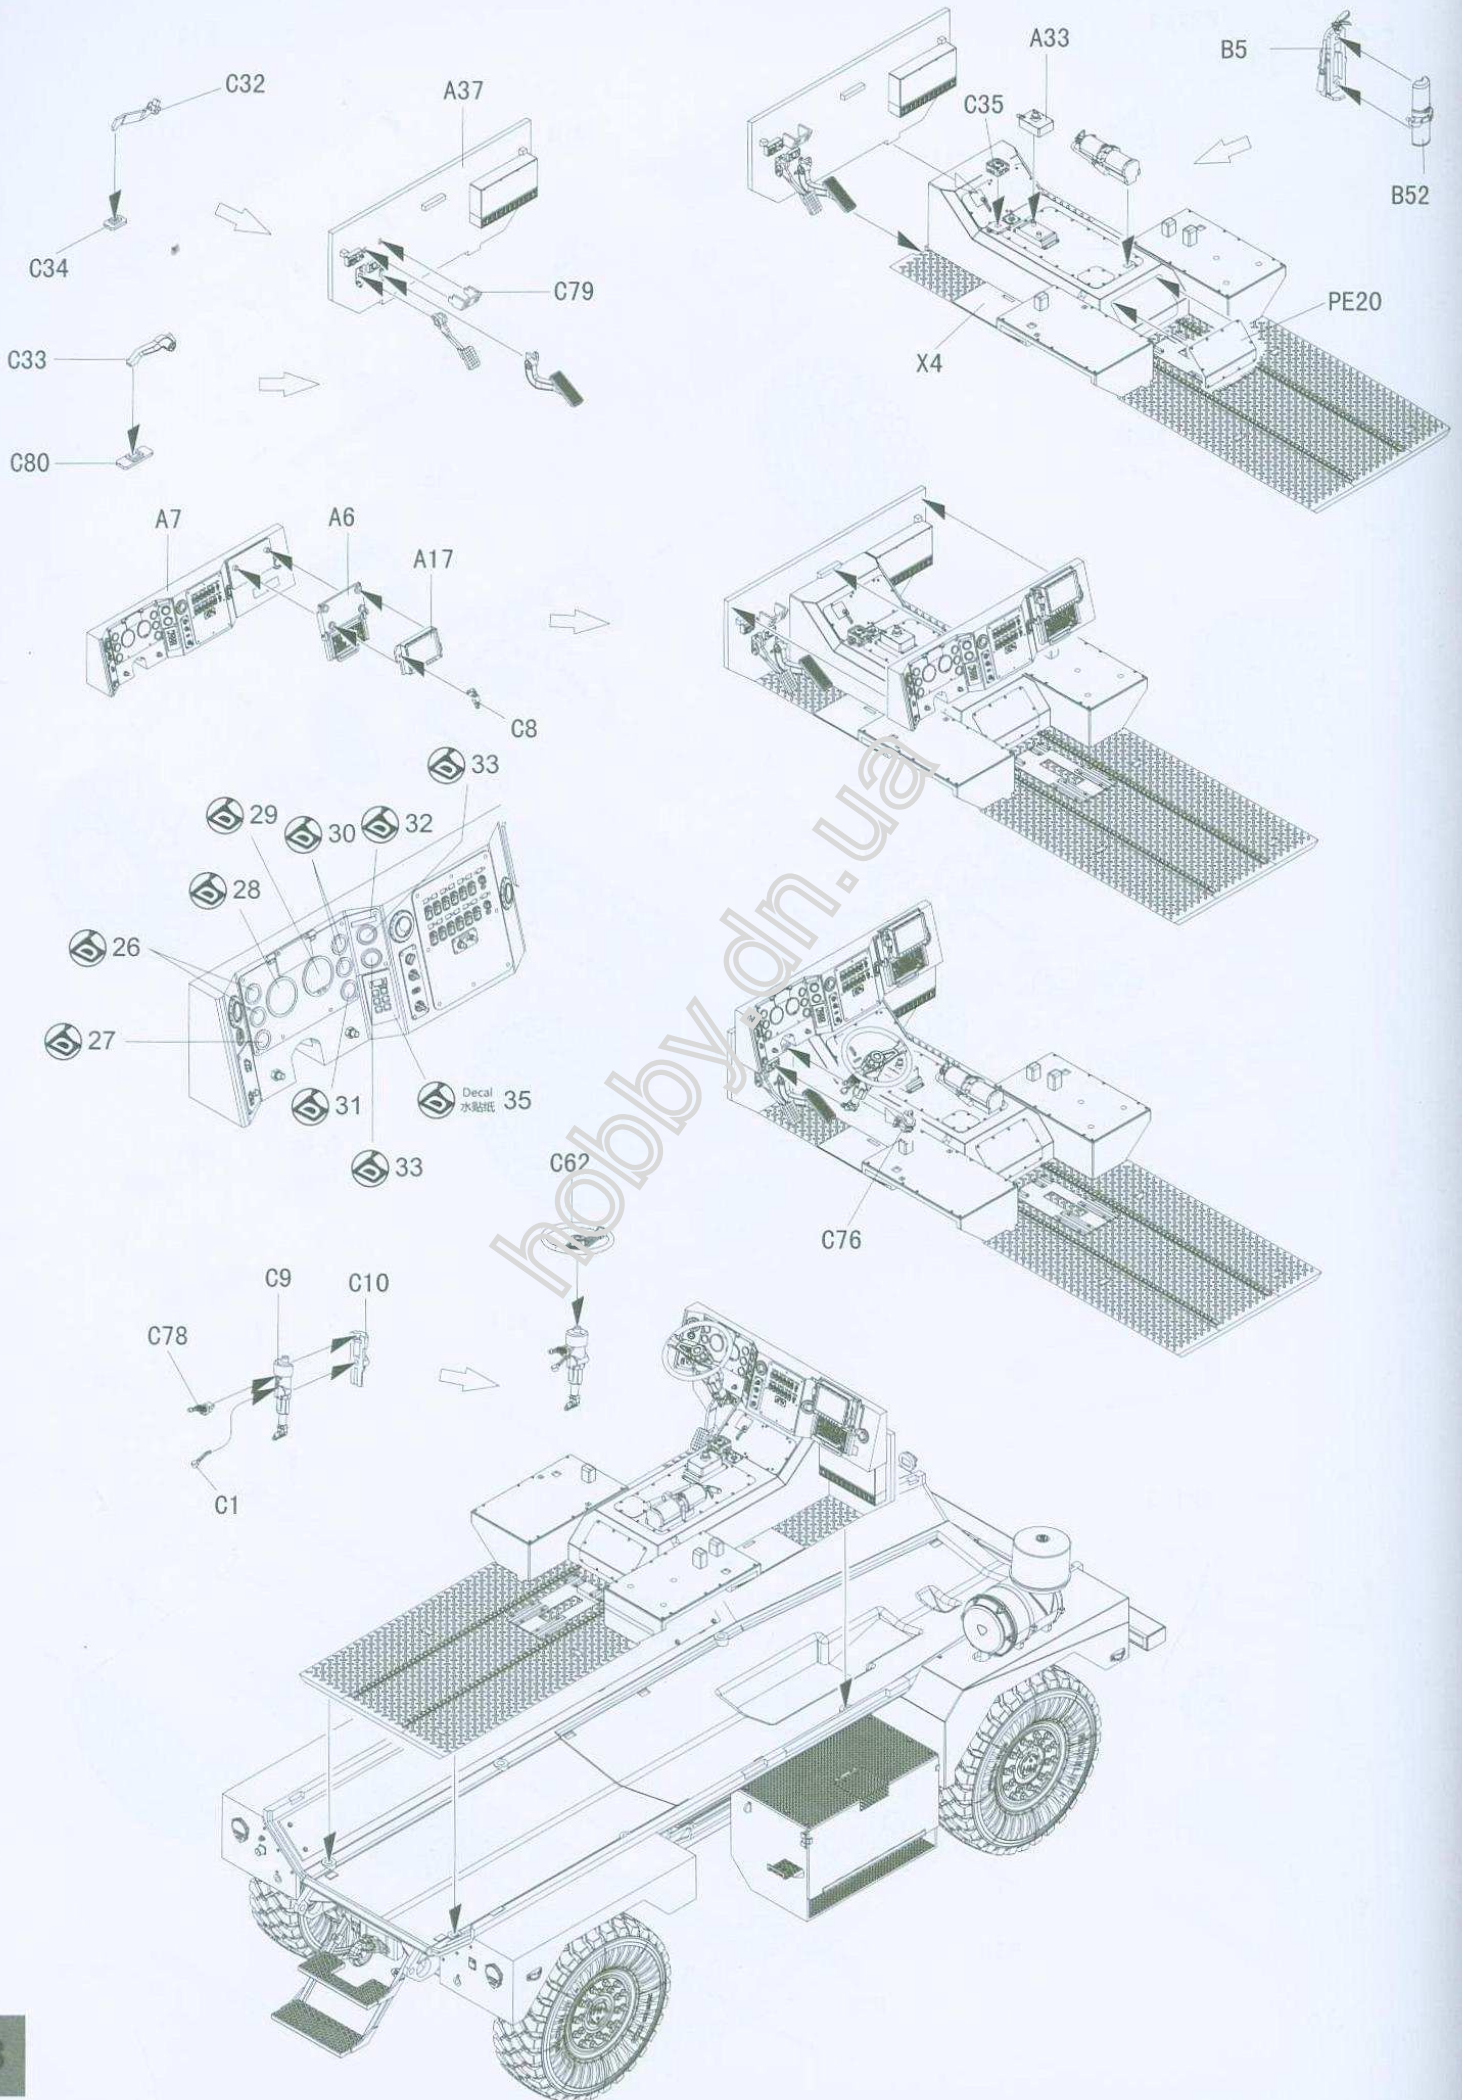

1/35 scale

COUGAR 4x4 MRAP

(MINE RESISTANT AMBUSH PROTECTED)

“美洲狮” 4x4 防地雷反伏擊車

hobby.dn.ua

READ BEFORE ASSEMBLY

组装前请仔细阅读

1. Study and understand these instructions thoroughly before beginning assembly
组装前请仔细阅读以下内容
2. When needed, remove photo-etch parts carefully using a modeling knife or photo etch sprue cutter, be careful not to damage or lose small parts
请使用专业模型工具仔细去除蚀刻片或胶件上需要剪下的部分，小心不要损坏或丢失
3. Take extra care in handling photo etch parts in order to avoid injury
在处理蚀刻片的部分时请格外小心，以避免伤害
4. Apply instant cement sparingly to photo etch parts were instructed
用强力快干胶水粘合蚀刻片零件和金属轴，过量使用快干胶水可能导致可动零件粘住，小心涂胶
5. Tools recommended(not included in kit): Plastic and instant cements, sprue cutters, long nose pliers, modeling knife, small files, tweezers, pin vise & scissors. Soft cloth and sandpaper will also assist in construction
推荐模型工具(自备): 胶水、水口剪刀、长咀钳、刀片、锉刀、镊子、钳、钻、剪刀、瞬间快干胶
软布与砂纸同时也应该是必备工具，请使用塑料胶水和油漆(模型内不含)
6. Glue and paint are not included in the kit. Use plastic cement and hobby paints only. Color guide for purchasing paint is included in the kit.

ICON INSTRUCTION

图标说明

水贴
Decal

轮胎 X4
Tyre

组装2套
Make two

“美洲獅” 4x4 防地雷反伏擊車

1/35 scale

Item No.PH 35003