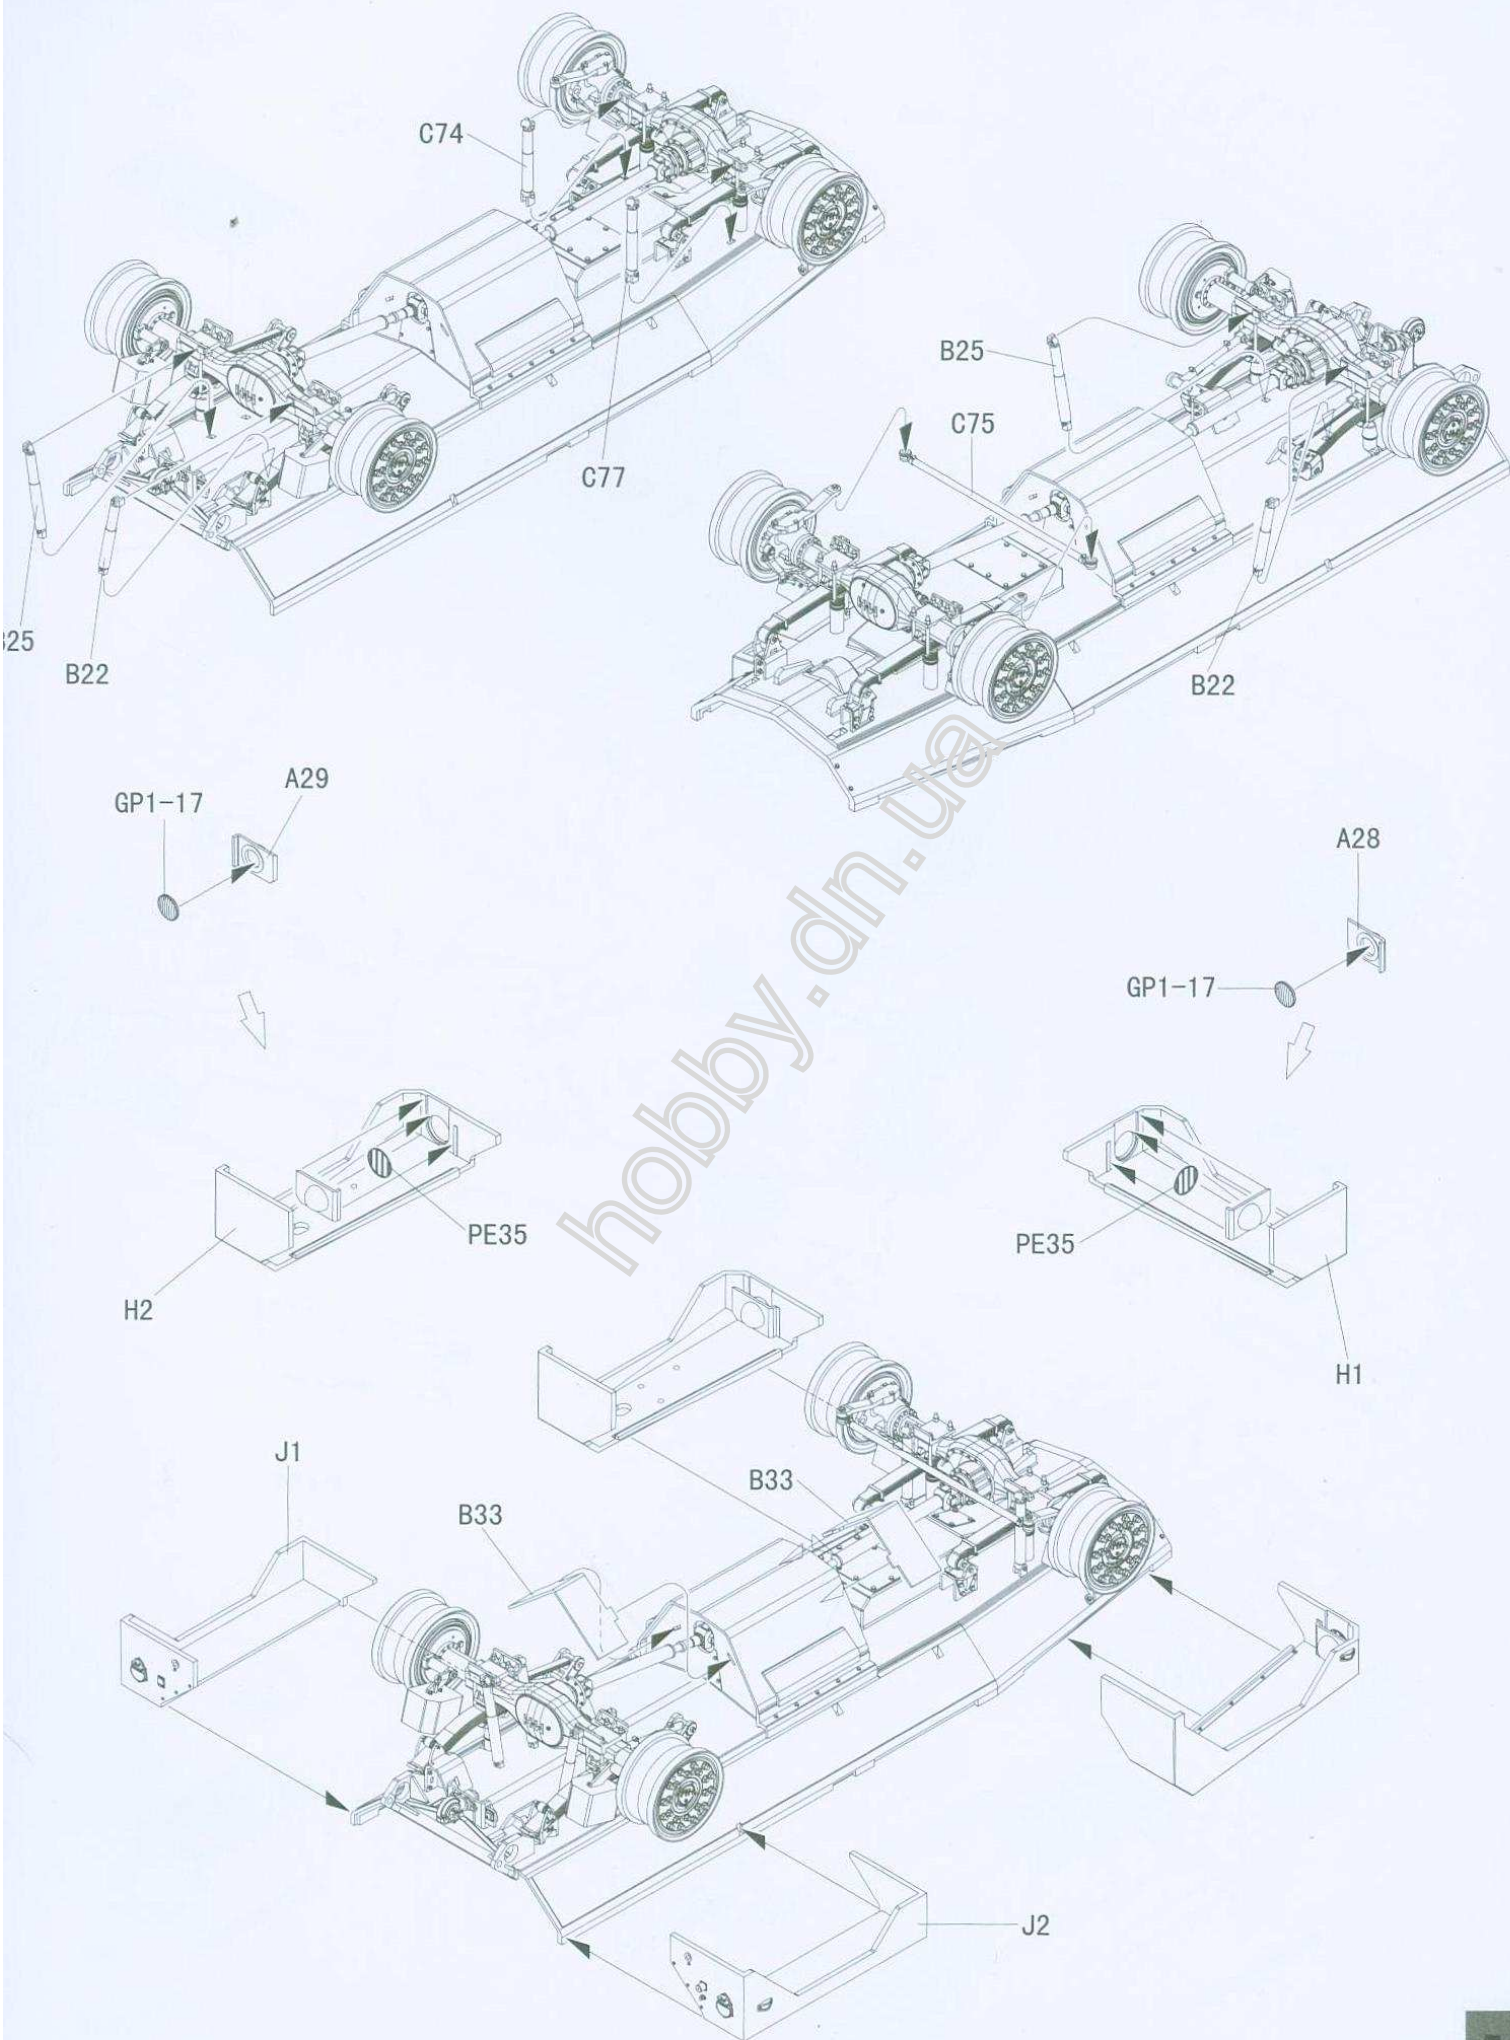

1/35 scale

COUGAR 4x4 MRAP

(MINE RESISTANT AMBUSH PROTECTED)

“美洲狮” 4x4 防地雷反伏擊車

hobby.dn.ua

READ BEFORE ASSEMBLY

组装前请仔细阅读

1. Study and understand these instructions thoroughly before beginning assembly
组装前请仔细阅读以下内容
2. When needed, remove photo-etch parts carefully using a modeling knife or photo etch sprue cutter, be careful not to damage or lose small parts
请使用专业模型工具仔细去除蚀刻片或胶件上需要剪下的部分，小心不要损坏或丢失
3. Take extra care in handling photo etch parts in order to avoid injury
在处理蚀刻片的部分时请格外小心，以避免伤害
4. Apply instant cement sparingly to photo etch parts were instructed
用强力快干胶水粘合蚀刻片零件和金属轴，过量使用快干胶水可能导致可动零件粘住，小心涂胶
5. Tools recommended(not included in kit): Plastic and instant cements, sprue cutters, long nose pliers, modeling knife, small files, tweezers, pin vise & scissors. Soft cloth and sandpaper will also assist in construction
推荐模型工具(自备): 胶水、水口剪刀、长咀钳、刀片、锉刀、镊子、钳、钻、剪刀、瞬间快干胶
软布与砂纸同时也应该是必备工具，请使用塑料胶水和油漆(模型内不含)
6. Glue and paint are not included in the kit. Use plastic cement and hobby paints only. Color guide for purchasing paint is included in the kit.

ICON INSTRUCTION

图标说明

水贴
Decal

轮胎 X4
Tyre

组装2套
Make two

“美洲獅” 4x4 防地雷反伏擊車

1/35 scale

Item No.PH 35003