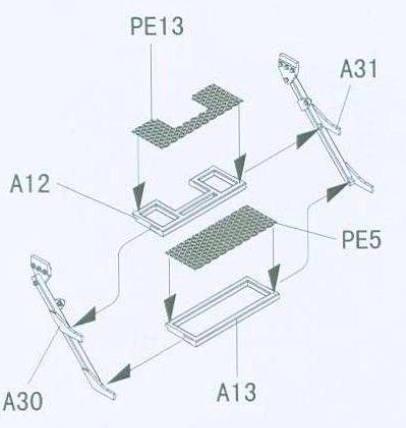

1/35 scale

COUGAR 4x4 MRAP

(MINE RESISTANT AMBUSH PROTECTED)

“美洲狮” 4x4 防地雷反伏擊車

hobby.dn.ua

READ BEFORE ASSEMBLY

组装前请仔细阅读

1. Study and understand these instructions thoroughly before beginning assembly
组装前请仔细阅读以下内容
2. When needed, remove photo-etch parts carefully using a modeling knife or photo etch sprue cutter, be careful not to damage or lose small parts
请使用专业模型工具仔细去除蚀刻片或胶件上需要剪下的部分，小心不要损坏或丢失
3. Take extra care in handling photo etch parts in order to avoid injury
在处理蚀刻片的部分时请格外小心，以避免伤害
4. Apply instant cement sparingly to photo etch parts were instructed
用强力快干胶水粘合蚀刻片零件和金属轴，过量使用快干胶水可能导致可动零件粘住，小心涂胶
5. Tools recommended(not included in kit): Plastic and instant cements, sprue cutters, long nose pliers, modeling knife, small files, tweezers, pin vise & scissors. Soft cloth and sandpaper will also assist in construction
推荐模型工具(自备): 胶水、水口剪刀、长咀钳、刀片、锉刀、镊子、钳、钻、剪刀、瞬间快干胶
软布与砂纸同时也应该是必备工具，请使用塑料胶水和油漆(模型内不含)
6. Glue and paint are not included in the kit. Use plastic cement and hobby paints only. Color guide for purchasing paint is included in the kit.

ICON INSTRUCTION

图标说明

水贴
Decal

轮胎 X4
Tyre

组装2套
Make two

“美洲獅” 4x4 防地雷反伏擊車

1/35 scale

Item No.PH 35003