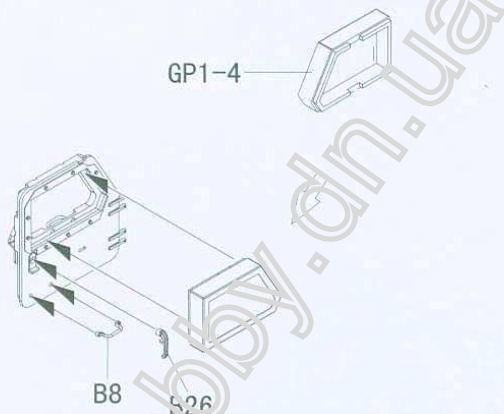

1/35 scale

COUGAR 4x4 MRAP

(MINE RESISTANT AMBUSH PROTECTED)

“美洲狮” 4x4 防地雷反伏擊車

hobby.dn.ua

READ BEFORE ASSEMBLY

组装前请仔细阅读

1. Study and understand these instructions thoroughly before beginning assembly
组装前请仔细阅读以下内容
2. When needed, remove photo-etch parts carefully using a modeling knife or photo etch sprue cutter, be careful not to damage or lose small parts
请使用专业模型工具仔细去除蚀刻片或胶件上需要剪下的部分，小心不要损坏或丢失
3. Take extra care in handling photo etch parts in order to avoid injury
在处理蚀刻片的部分时请格外小心，以避免伤害
4. Apply instant cement sparingly to photo etch parts were instructed
用强力快干胶水粘合蚀刻片零件和金属轴，过量使用快干胶水可能导致可动零件粘住，小心涂胶
5. Tools recommended(not included in kit): Plastic and instant cements, sprue cutters, long nose pliers, modeling knife, small files, tweezers, pin vise & scissors. Soft cloth and sandpaper will also assist in construction
推荐模型工具(自备): 胶水、水口剪刀、长咀钳、刀片、锉刀、镊子、钳、钻、剪刀、瞬间快干胶
软布与砂纸同时也应该是必备工具，请使用塑料胶水和油漆(模型内不含)
6. Glue and paint are not included in the kit. Use plastic cement and hobby paints only. Color guide for purchasing paint is included in the kit.

ICON INSTRUCTION

图标说明

水贴
Decal

轮胎 X4
Tyre

组装2套
Make two

“美洲獅” 4x4 防地雷反伏擊車

1/35 scale

Item No.PH 35003