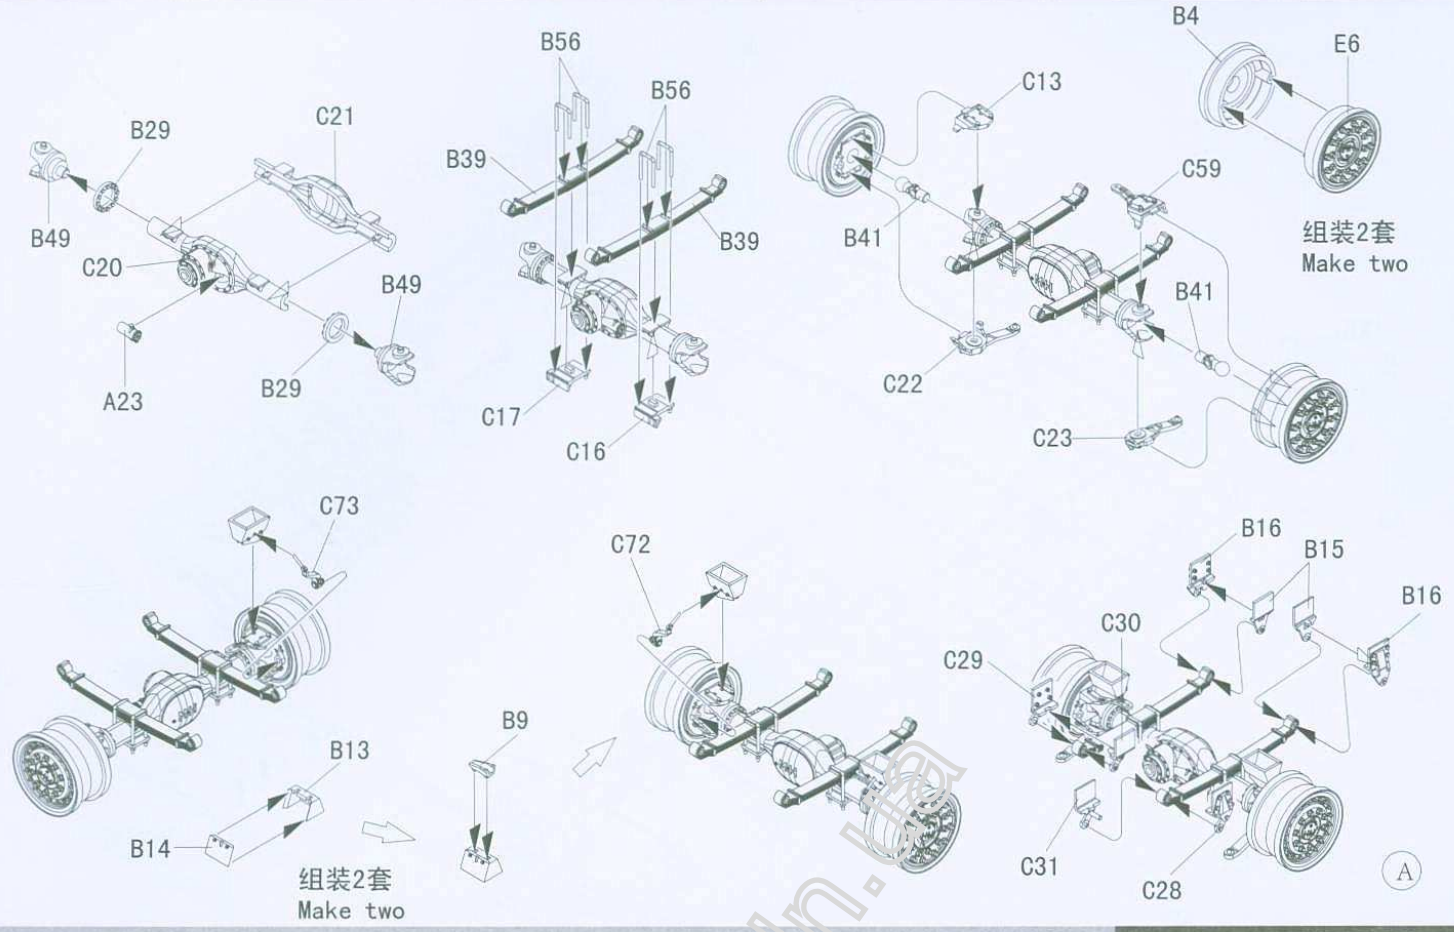

1/35 scale

COUGAR 4x4 MRAP

(MINE RESISTANT AMBUSH PROTECTED)

“美洲狮” 4x4 防地雷反伏擊車

hobby.dn.ua

READ BEFORE ASSEMBLY

组装前请仔细阅读

1. Study and understand these instructions thoroughly before beginning assembly
组装前请仔细阅读以下内容
2. When needed, remove photo-etch parts carefully using a modeling knife or photo etch sprue cutter, be careful not to damage or lose small parts
请使用专业模型工具仔细去除蚀刻片或胶件上需要剪下的部分，小心不要损坏或丢失
3. Take extra care in handling photo etch parts in order to avoid injury
在处理蚀刻片的部分时请格外小心，以避免伤害
4. Apply instant cement sparingly to photo etch parts were instructed
用强力快干胶水粘合蚀刻片零件和金属轴，过量使用快干胶水可能导致可动零件粘住，小心涂胶
5. Tools recommended(not included in kit): Plastic and instant cements, sprue cutters, long nose pliers, modeling knife, small files, tweezers, pin vise & scissors. Soft cloth and sandpaper will also assist in construction
推荐模型工具(自备): 胶水、水口剪刀、长咀钳、刀片、锉刀、镊子、钳、钻、剪刀、瞬间快干胶
软布与砂纸同时也应该是必备工具，请使用塑料胶水和油漆(模型内不含)
6. Glue and paint are not included in the kit. Use plastic cement and hobby paints only. Color guide for purchasing paint is included in the kit.

ICON INSTRUCTION

图标说明

水贴
Decal

轮胎 X4
Tyre

组装2套
Make two

“美洲獅” 4x4 防地雷反伏擊車

1/35 scale

Item No.PH 35003