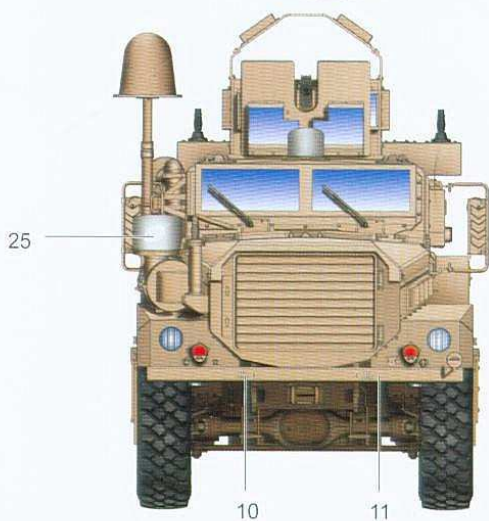

1/35 scale

COUGAR 4x4 MRAP

(MINE RESISTANT AMBUSH PROTECTED)

“美洲狮” 4x4 防地雷反伏擊車

hobby.dn.ua

READ BEFORE ASSEMBLY

组装前请仔细阅读

1. Study and understand these instructions thoroughly before beginning assembly
组装前请仔细阅读以下内容
2. When needed, remove photo-etch parts carefully using a modeling knife or photo etch sprue cutter, be careful not to damage or lose small parts
请使用专业模型工具仔细去除蚀刻片或胶件上需要剪下的部分，小心不要损坏或丢失
3. Take extra care in handling photo etch parts in order to avoid injury
在处理蚀刻片的部分时请格外小心，以避免伤害
4. Apply instant cement sparingly to photo etch parts were instructed
用强力快干胶水粘合蚀刻片零件和金属轴，过量使用快干胶水可能导致可动零件粘住，小心涂胶
5. Tools recommended(not included in kit): Plastic and instant cements, sprue cutters, long nose pliers, modeling knife, small files, tweezers, pin vise & scissors. Soft cloth and sandpaper will also assist in construction
推荐模型工具(自备): 胶水、水口剪刀、长咀钳、刀片、锉刀、镊子、钳、钻、剪刀、瞬间快干胶
软布与砂纸同时也应该是必备工具，请使用塑料胶水和油漆(模型内不含)
6. Glue and paint are not included in the kit. Use plastic cement and hobby paints only. Color guide for purchasing paint is included in the kit.

ICON INSTRUCTION

图标说明

水贴
Decal

轮胎 X4
Tyre

组装2套
Make two

“美洲獅” 4x4 防地雷反伏擊車

1/35 scale

Item No.PH 35003