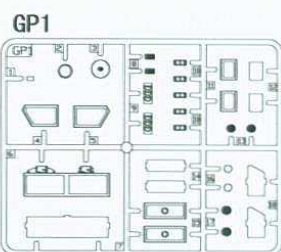

1/35 scale

COUGAR 4x4 MRAP

(MINE RESISTANT AMBUSH PROTECTED)

“美洲狮” 4x4 防地雷反伏擊車

hobby.dn.ua

READ BEFORE ASSEMBLY

组装前请仔细阅读

1. Study and understand these instructions thoroughly before beginning assembly
组装前请仔细阅读以下内容
2. When needed, remove photo-etch parts carefully using a modeling knife or photo etch sprue cutter, be careful not to damage or lose small parts
请使用专业模型工具仔细去除蚀刻片或胶件上需要剪下的部分，小心不要损坏或丢失
3. Take extra care in handling photo etch parts in order to avoid injury
在处理蚀刻片的部分时请格外小心，以避免伤害
4. Apply instant cement sparingly to photo etch parts were instructed
用强力快干胶水粘合蚀刻片零件和金属轴，过量使用快干胶水可能导致可动零件粘住，小心涂胶
5. Tools recommended(not included in kit): Plastic and instant cements, sprue cutters, long nose pliers, modeling knife, small files, tweezers, pin vise & scissors. Soft cloth and sandpaper will also assist in construction
推荐模型工具(自备): 胶水、水口剪刀、长咀钳、刀片、锉刀、镊子、钳、钻、剪刀、瞬间快干胶
软布与砂纸同时也应该是必备工具，请使用塑料胶水和油漆(模型内不含)
6. Glue and paint are not included in the kit. Use plastic cement and hobby paints only. Color guide for purchasing paint is included in the kit.

ICON INSTRUCTION

图标说明

水贴
Decal

轮胎 X4
Tyre

组装2套
Make two

“美洲獅” 4x4 防地雷反伏擊車

1/35 scale

Item No.PH 35003