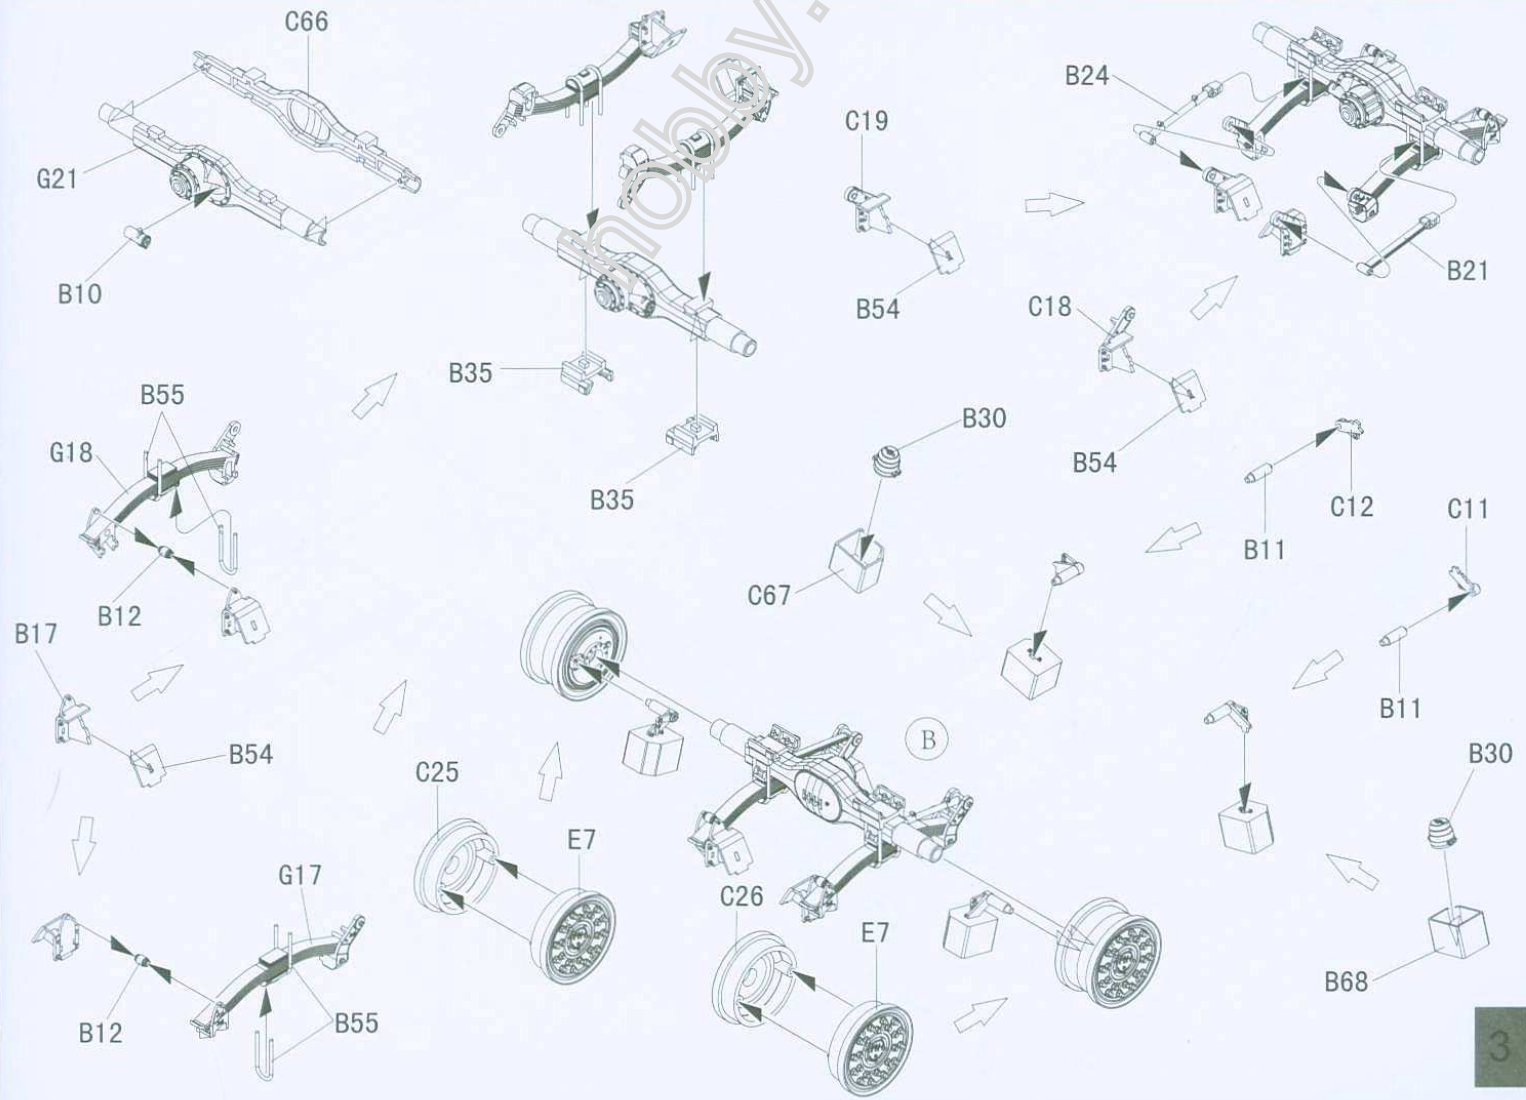

1/35 scale

COUGAR 4x4 MRAP

(MINE RESISTANT AMBUSH PROTECTED)

“美洲狮” 4x4 防地雷反伏擊車

hobby.dn.ua

READ BEFORE ASSEMBLY

组装前请仔细阅读

1. Study and understand these instructions thoroughly before beginning assembly
组装前请仔细阅读以下内容
2. When needed, remove photo-etch parts carefully using a modeling knife or photo etch sprue cutter, be careful not to damage or lose small parts
请使用专业模型工具仔细去除蚀刻片或胶件上需要剪下的部分，小心不要损坏或丢失
3. Take extra care in handling photo etch parts in order to avoid injury
在处理蚀刻片的部分时请格外小心，以避免伤害
4. Apply instant cement sparingly to photo etch parts were instructed
用强力快干胶水粘合蚀刻片零件和金属轴，过量使用快干胶水可能导致可动零件粘住，小心涂胶
5. Tools recommended(not included in kit): Plastic and instant cements, sprue cutters, long nose pliers, modeling knife, small files, tweezers, pin vise & scissors. Soft cloth and sandpaper will also assist in construction
推荐模型工具(自备): 胶水、水口剪刀、长咀钳、刀片、锉刀、镊子、钳、钻、剪刀、瞬间快干胶
软布与砂纸同时也应该是必备工具，请使用塑料胶水和油漆(模型内不含)
6. Glue and paint are not included in the kit. Use plastic cement and hobby paints only. Color guide for purchasing paint is included in the kit.

ICON INSTRUCTION

图标说明

水贴
Decal

轮胎 X4
Tyre

组装2套
Make two

“美洲獅” 4x4 防地雷反伏擊車

1/35 scale

Item No.PH 35003