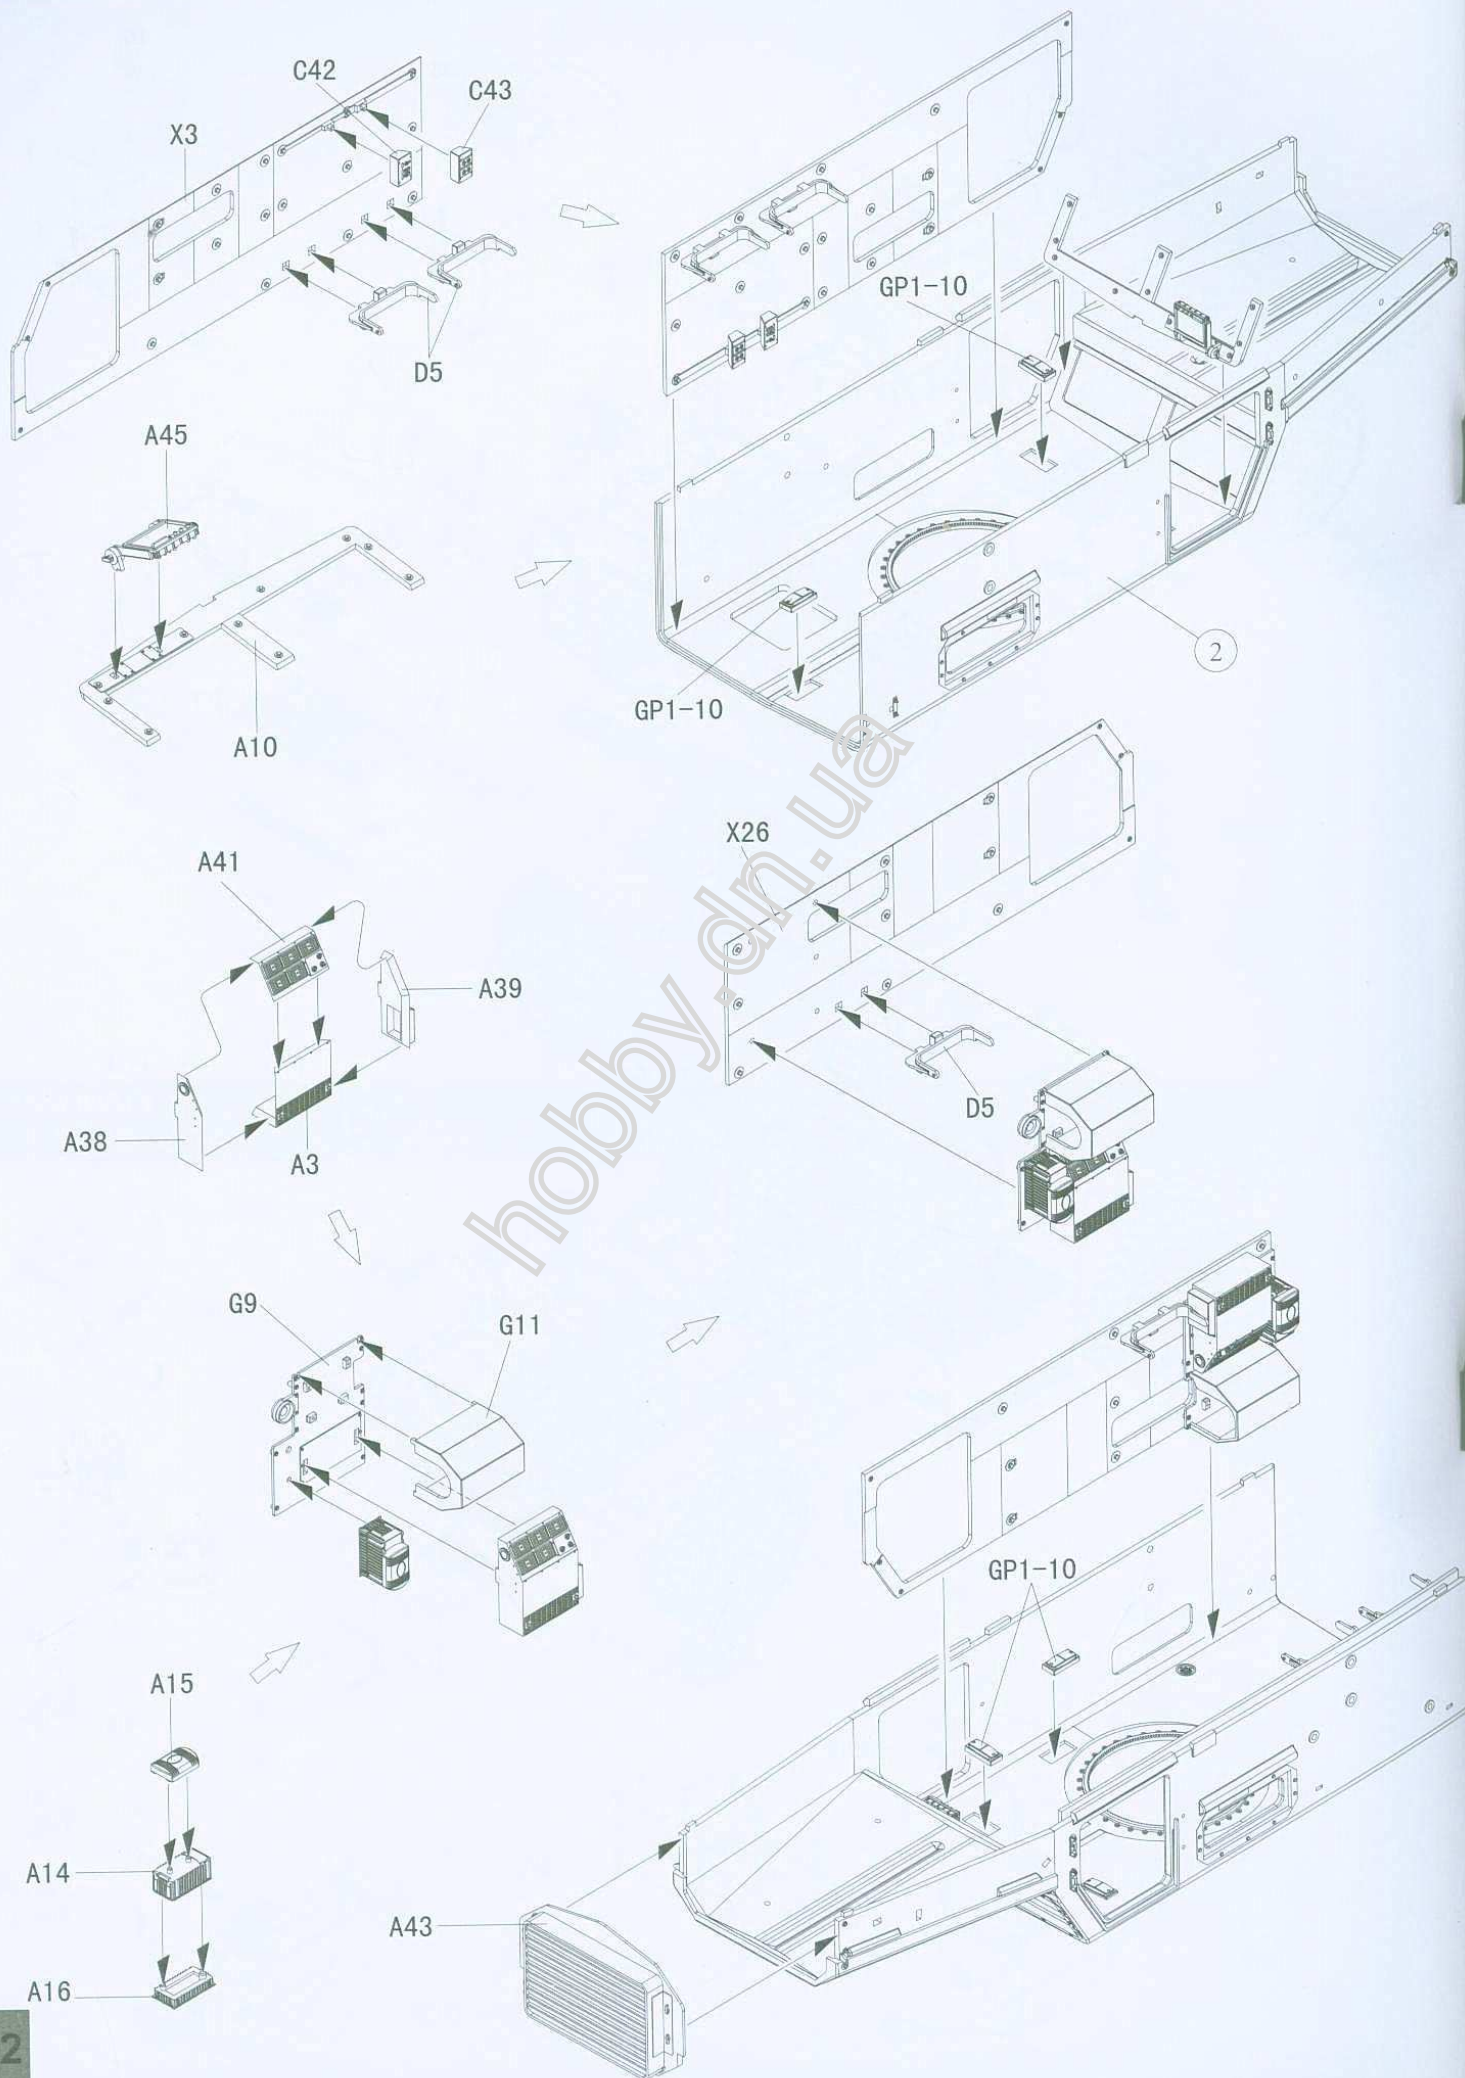

1/35 scale

COUGAR 4x4 MRAP

(MINE RESISTANT AMBUSH PROTECTED)

“美洲狮” 4x4 防地雷反伏擊車

hobby.dn.ua

READ BEFORE ASSEMBLY

组装前请仔细阅读

1. Study and understand these instructions thoroughly before beginning assembly
组装前请仔细阅读以下内容
2. When needed, remove photo-etch parts carefully using a modeling knife or photo etch sprue cutter, be careful not to damage or lose small parts
请使用专业模型工具仔细去除蚀刻片或胶件上需要剪下的部分，小心不要损坏或丢失
3. Take extra care in handling photo etch parts in order to avoid injury
在处理蚀刻片的部分时请格外小心，以避免伤害
4. Apply instant cement sparingly to photo etch parts were instructed
用强力快干胶水粘合蚀刻片零件和金属轴，过量使用快干胶水可能导致可动零件粘住，小心涂胶
5. Tools recommended(not included in kit): Plastic and instant cements, sprue cutters, long nose pliers, modeling knife, small files, tweezers, pin vise & scissors. Soft cloth and sandpaper will also assist in construction
推荐模型工具(自备): 胶水、水口剪刀、长咀钳、刀片、锉刀、镊子、钳、钻、剪刀、瞬间快干胶
软布与砂纸同时也应该是必备工具，请使用塑料胶水和油漆(模型内不含)
6. Glue and paint are not included in the kit. Use plastic cement and hobby paints only. Color guide for purchasing paint is included in the kit.

ICON INSTRUCTION

图标说明

水贴
Decal

轮胎 X4
Tyre

组装2套
Make two

“美洲獅” 4x4 防地雷反伏擊車

1/35 scale

Item No.PH 35003