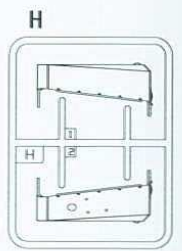

1/35 scale

COUGAR 4x4 MRAP

(MINE RESISTANT AMBUSH PROTECTED)

“美洲狮” 4x4 防地雷反伏擊車

hobby.dn.ua

READ BEFORE ASSEMBLY

组装前请仔细阅读

1. Study and understand these instructions thoroughly before beginning assembly
组装前请仔细阅读以下内容
2. When needed, remove photo-etch parts carefully using a modeling knife or photo etch sprue cutter, be careful not to damage or lose small parts
请使用专业模型工具仔细去除蚀刻片或胶件上需要剪下的部分，小心不要损坏或丢失
3. Take extra care in handling photo etch parts in order to avoid injury
在处理蚀刻片的部分时请格外小心，以避免伤害
4. Apply instant cement sparingly to photo etch parts were instructed
用强力快干胶水粘合蚀刻片零件和金属轴，过量使用快干胶水可能导致可动零件粘住，小心涂胶
5. Tools recommended(not included in kit): Plastic and instant cements, sprue cutters, long nose pliers, modeling knife, small files, tweezers, pin vise & scissors. Soft cloth and sandpaper will also assist in construction
推荐模型工具(自备): 胶水、水口剪刀、长咀钳、刀片、锉刀、镊子、钳、钻、剪刀、瞬间快干胶
软布与砂纸同时也应该是必备工具，请使用塑料胶水和油漆(模型内不含)
6. Glue and paint are not included in the kit. Use plastic cement and hobby paints only. Color guide for purchasing paint is included in the kit.

ICON INSTRUCTION

图标说明

水贴
Decal

轮胎 X4
Tyre

组装2套
Make two

“美洲獅” 4x4 防地雷反伏擊車

1/35 scale

Item No.PH 35003