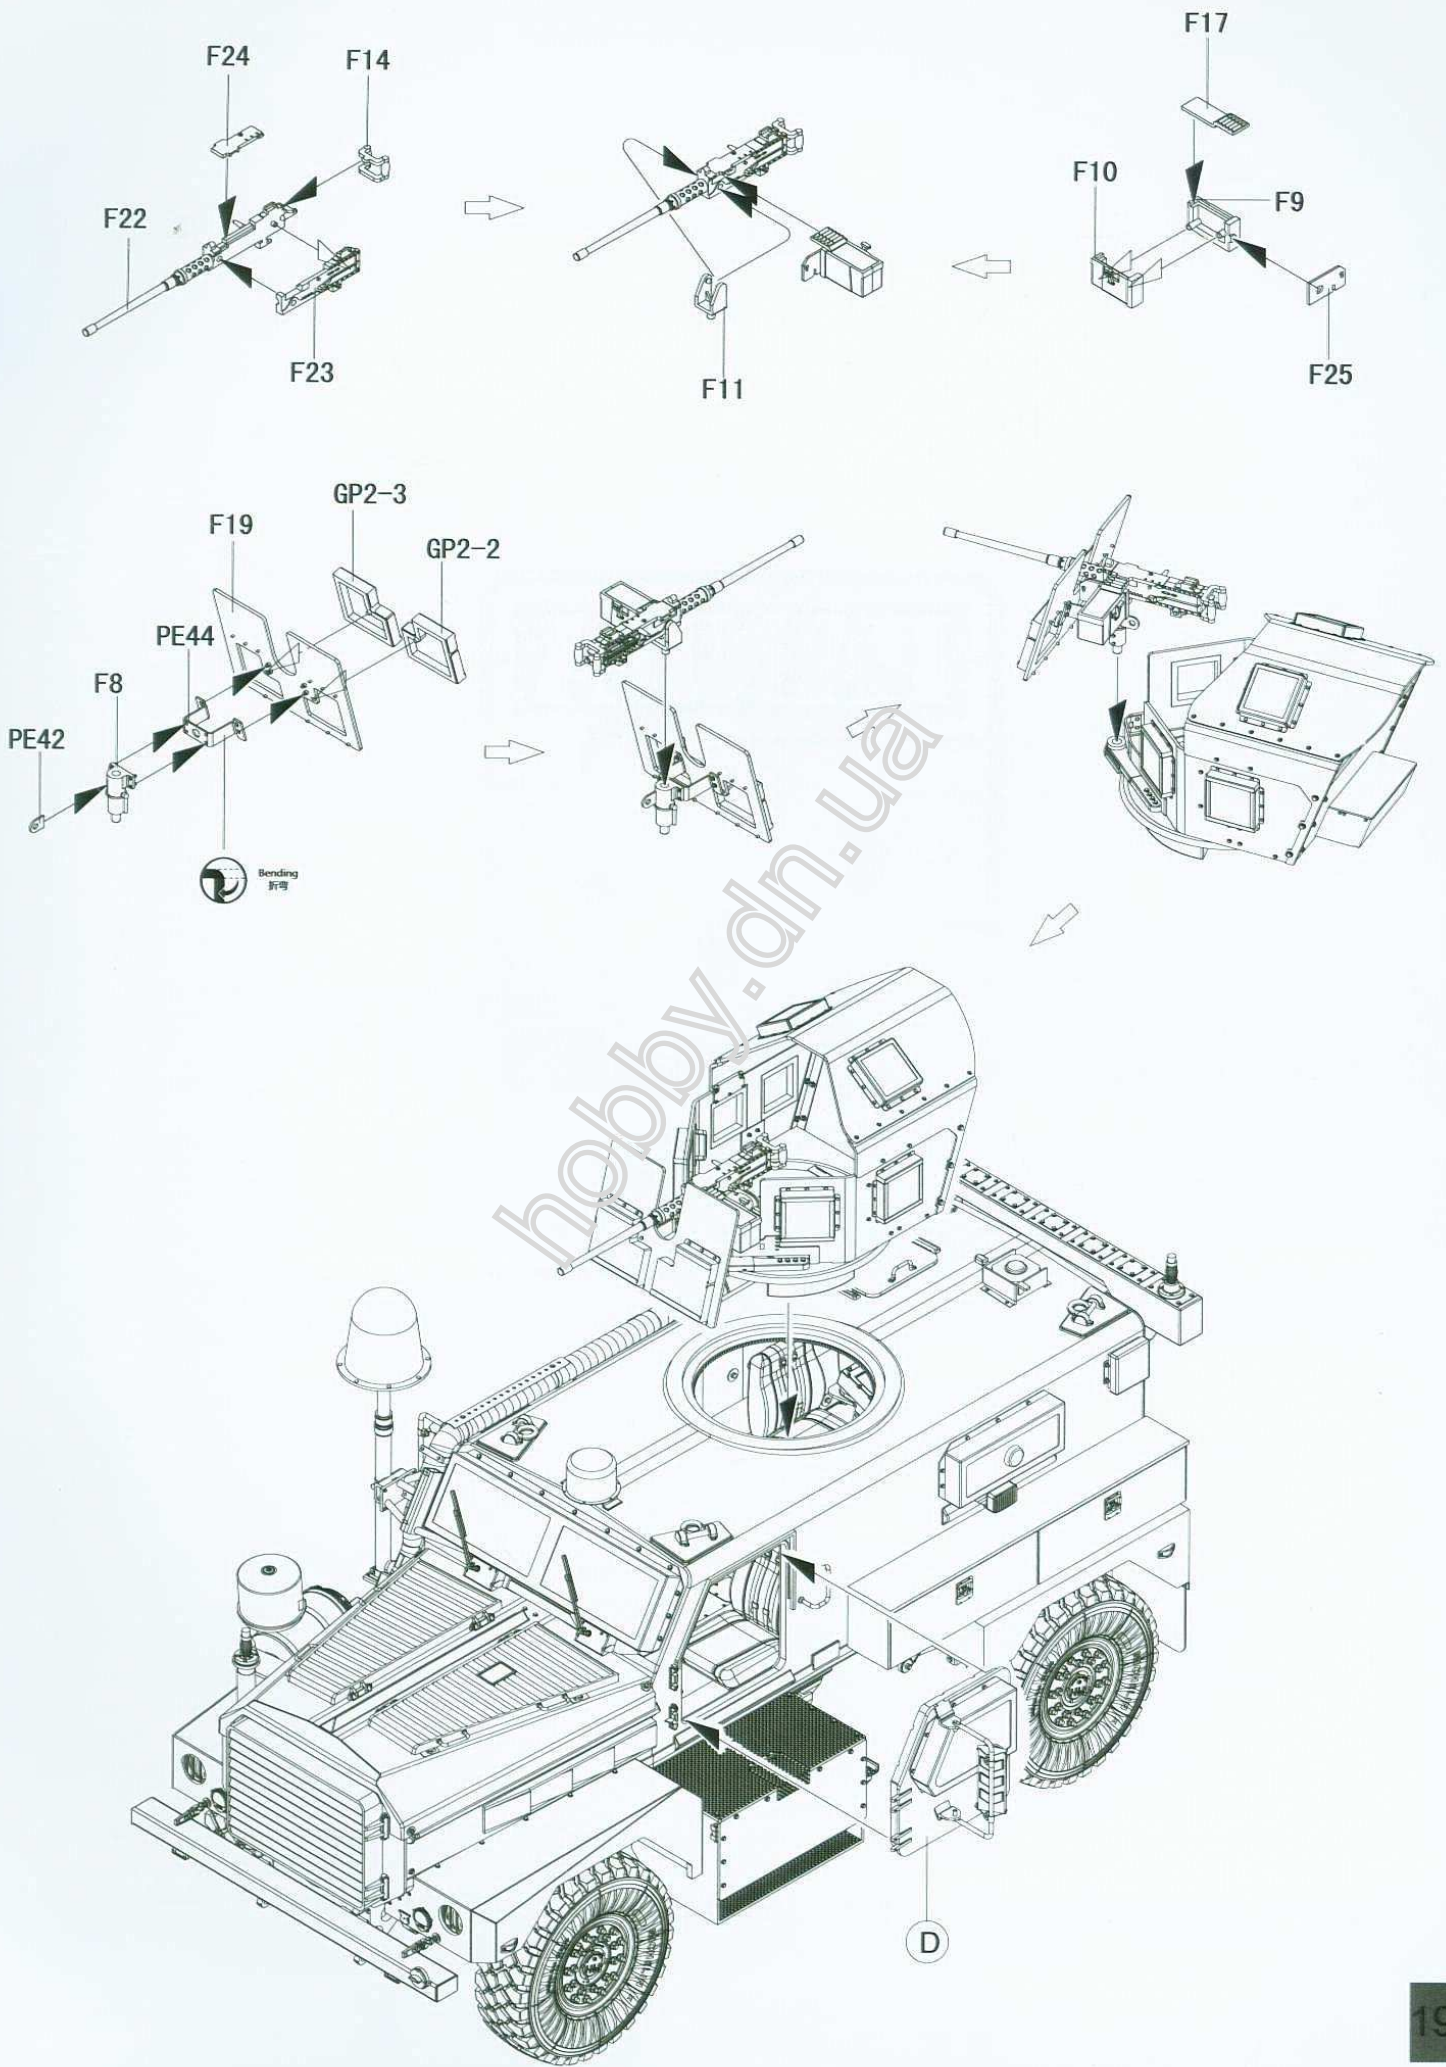

1/35 scale

COUGAR 4x4 MRAP

(MINE RESISTANT AMBUSH PROTECTED)

“美洲狮” 4x4 防地雷反伏擊車

hobby.dn.ua

READ BEFORE ASSEMBLY

组装前请仔细阅读

1. Study and understand these instructions thoroughly before beginning assembly
组装前请仔细阅读以下内容
2. When needed, remove photo-etch parts carefully using a modeling knife or photo etch sprue cutter, be careful not to damage or lose small parts
请使用专业模型工具仔细去除蚀刻片或胶件上需要剪下的部分，小心不要损坏或丢失
3. Take extra care in handling photo etch parts in order to avoid injury
在处理蚀刻片的部分时请格外小心，以避免伤害
4. Apply instant cement sparingly to photo etch parts were instructed
用强力快干胶水粘合蚀刻片零件和金属轴，过量使用快干胶水可能导致可动零件粘住，小心涂胶
5. Tools recommended(not included in kit): Plastic and instant cements, sprue cutters, long nose pliers, modeling knife, small files, tweezers, pin vise & scissors. Soft cloth and sandpaper will also assist in construction
推荐模型工具(自备): 胶水、水口剪刀、长咀钳、刀片、锉刀、镊子、钳、钻、剪刀、瞬间快干胶
软布与砂纸同时也应该是必备工具，请使用塑料胶水和油漆(模型内不含)
6. Glue and paint are not included in the kit. Use plastic cement and hobby paints only. Color guide for purchasing paint is included in the kit.

ICON INSTRUCTION

图标说明

水贴
Decal

轮胎 X4
Tyre

组装2套
Make two

“美洲獅” 4x4 防地雷反伏擊車

1/35 scale

Item No.PH 35003