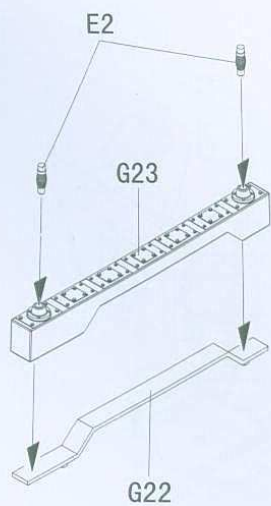

1/35 scale

COUGAR 4x4 MRAP

(MINE RESISTANT AMBUSH PROTECTED)

“美洲狮” 4x4 防地雷反伏擊車

hobby.dn.ua

READ BEFORE ASSEMBLY

组装前请仔细阅读

1. Study and understand these instructions thoroughly before beginning assembly
组装前请仔细阅读以下内容
2. When needed, remove photo-etch parts carefully using a modeling knife or photo etch sprue cutter, be careful not to damage or lose small parts
请使用专业模型工具仔细去除蚀刻片或胶件上需要剪下的部分，小心不要损坏或丢失
3. Take extra care in handling photo etch parts in order to avoid injury
在处理蚀刻片的部分时请格外小心，以避免伤害
4. Apply instant cement sparingly to photo etch parts were instructed
用强力快干胶水粘合蚀刻片零件和金属轴，过量使用快干胶水可能导致可动零件粘住，小心涂胶
5. Tools recommended(not included in kit): Plastic and instant cements, sprue cutters, long nose pliers, modeling knife, small files, tweezers, pin vise & scissors. Soft cloth and sandpaper will also assist in construction
推荐模型工具(自备): 胶水、水口剪刀、长咀钳、刀片、锉刀、镊子、钳、钻、剪刀、瞬间快干胶
软布与砂纸同时也应该是必备工具，请使用塑料胶水和油漆(模型内不含)
6. Glue and paint are not included in the kit. Use plastic cement and hobby paints only. Color guide for purchasing paint is included in the kit.

ICON INSTRUCTION

图标说明

水贴
Decal

轮胎 X4
Tyre

组装2套
Make two

“美洲獅” 4x4 防地雷反伏擊車

1/35 scale

Item No.PH 35003