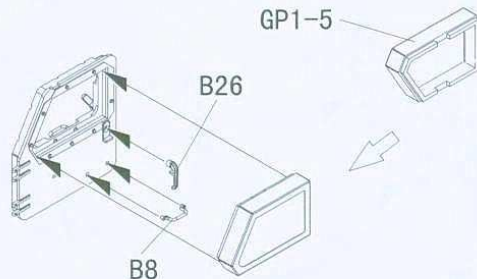

1/35 scale

COUGAR 4x4 MRAP

(MINE RESISTANT AMBUSH PROTECTED)

“美洲狮” 4x4 防地雷反伏擊車

hobby.dn.ua

READ BEFORE ASSEMBLY

组装前请仔细阅读

1. Study and understand these instructions thoroughly before beginning assembly
组装前请仔细阅读以下内容
2. When needed, remove photo-etch parts carefully using a modeling knife or photo etch sprue cutter, be careful not to damage or lose small parts
请使用专业模型工具仔细去除蚀刻片或胶件上需要剪下的部分，小心不要损坏或丢失
3. Take extra care in handling photo etch parts in order to avoid injury
在处理蚀刻片的部分时请格外小心，以避免伤害
4. Apply instant cement sparingly to photo etch parts were instructed
用强力快干胶水粘合蚀刻片零件和金属轴，过量使用快干胶水可能导致可动零件粘住，小心涂胶
5. Tools recommended(not included in kit): Plastic and instant cements, sprue cutters, long nose pliers, modeling knife, small files, tweezers, pin vise & scissors. Soft cloth and sandpaper will also assist in construction
推荐模型工具(自备): 胶水、水口剪刀、长咀钳、刀片、锉刀、镊子、钳、钻、剪刀、瞬间快干胶
软布与砂纸同时也应该是必备工具，请使用塑料胶水和油漆(模型内不含)
6. Glue and paint are not included in the kit. Use plastic cement and hobby paints only. Color guide for purchasing paint is included in the kit.

ICON INSTRUCTION

图标说明

水贴
Decal

轮胎 X4
Tyre

组装2套
Make two

“美洲獅” 4x4 防地雷反伏擊車

1/35 scale

Item No.PH 35003