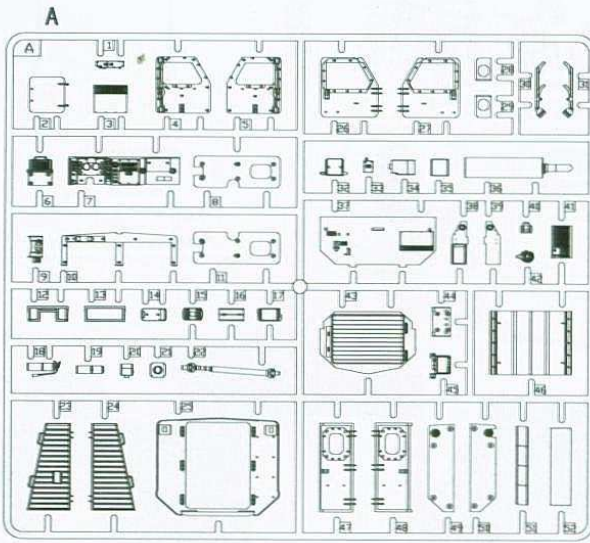

1/35 scale

COUGAR 4x4 MRAP

(MINE RESISTANT AMBUSH PROTECTED)

“美洲狮” 4x4 防地雷反伏擊車

hobby.dn.ua

READ BEFORE ASSEMBLY

组装前请仔细阅读

1. Study and understand these instructions thoroughly before beginning assembly
组装前请仔细阅读以下内容
2. When needed, remove photo-etch parts carefully using a modeling knife or photo etch sprue cutter, be careful not to damage or lose small parts
请使用专业模型工具仔细去除蚀刻片或胶件上需要剪下的部分，小心不要损坏或丢失
3. Take extra care in handling photo etch parts in order to avoid injury
在处理蚀刻片的部分时请格外小心，以避免伤害
4. Apply instant cement sparingly to photo etch parts were instructed
用强力快干胶水粘合蚀刻片零件和金属轴，过量使用快干胶水可能导致可动零件粘住，小心涂胶
5. Tools recommended(not included in kit): Plastic and instant cements, sprue cutters, long nose pliers, modeling knife, small files, tweezers, pin vise & scissors. Soft cloth and sandpaper will also assist in construction
推荐模型工具(自备): 胶水、水口剪刀、长咀钳、刀片、锉刀、镊子、钳、钻、剪刀、瞬间快干胶
软布与砂纸同时也应该是必备工具，请使用塑料胶水和油漆(模型内不含)
6. Glue and paint are not included in the kit. Use plastic cement and hobby paints only. Color guide for purchasing paint is included in the kit.

ICON INSTRUCTION

图标说明

水贴
Decal

轮胎 X4
Tyre

组装2套
Make two

“美洲獅” 4x4 防地雷反伏擊車

1/35 scale

Item No.PH 35003