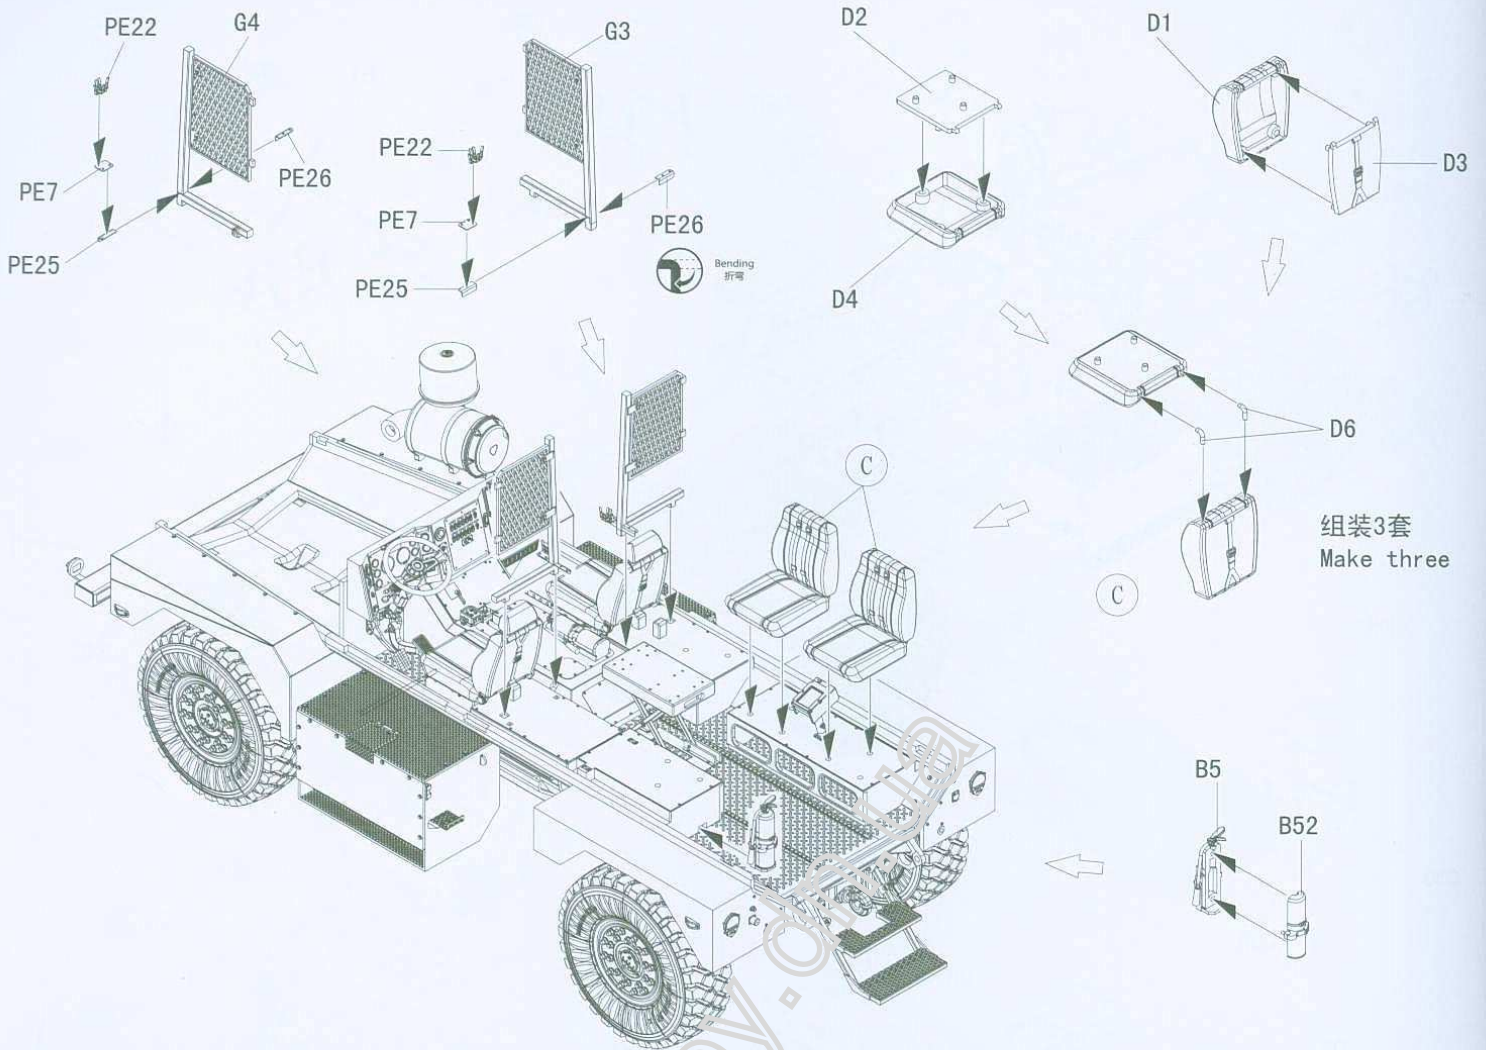

1/35 scale

COUGAR 4x4 MRAP

(MINE RESISTANT AMBUSH PROTECTED)

“美洲狮” 4x4 防地雷反伏擊車

hobby.dn.ua

READ BEFORE ASSEMBLY

组装前请仔细阅读

1. Study and understand these instructions thoroughly before beginning assembly
组装前请仔细阅读以下内容
2. When needed, remove photo-etch parts carefully using a modeling knife or photo etch sprue cutter, be careful not to damage or lose small parts
请使用专业模型工具仔细去除蚀刻片或胶件上需要剪下的部分，小心不要损坏或丢失
3. Take extra care in handling photo etch parts in order to avoid injury
在处理蚀刻片的部分时请格外小心，以避免伤害
4. Apply instant cement sparingly to photo etch parts were instructed
用强力快干胶水粘合蚀刻片零件和金属轴，过量使用快干胶水可能导致可动零件粘住，小心涂胶
5. Tools recommended(not included in kit): Plastic and instant cements, sprue cutters, long nose pliers, modeling knife, small files, tweezers, pin vise & scissors. Soft cloth and sandpaper will also assist in construction
推荐模型工具(自备): 胶水、水口剪刀、长咀钳、刀片、锉刀、镊子、钳、钻、剪刀、瞬间快干胶
软布与砂纸同时也应该是必备工具，请使用塑料胶水和油漆(模型内不含)
6. Glue and paint are not included in the kit. Use plastic cement and hobby paints only. Color guide for purchasing paint is included in the kit.

ICON INSTRUCTION

图标说明

水贴
Decal

轮胎 X4
Tyre

组装2套
Make two

“美洲獅” 4x4 防地雷反伏擊車

1/35 scale

Item No.PH 35003