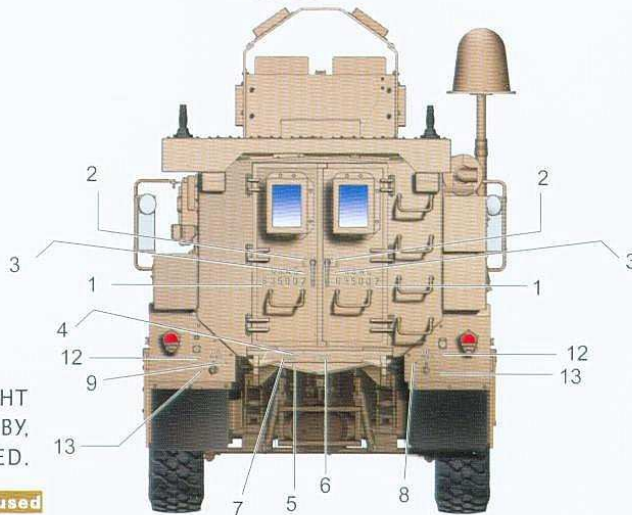

1/35 scale

COUGAR 4x4 MRAP

(MINE RESISTANT AMBUSH PROTECTED)

“美洲狮” 4x4 防地雷反伏擊車

hobby.dn.ua

READ BEFORE ASSEMBLY

组装前请仔细阅读

1. Study and understand these instructions thoroughly before beginning assembly
组装前请仔细阅读以下内容
2. When needed, remove photo-etch parts carefully using a modeling knife or photo etch sprue cutter, be careful not to damage or lose small parts
请使用专业模型工具仔细去除蚀刻片或胶件上需要剪下的部分，小心不要损坏或丢失
3. Take extra care in handling photo etch parts in order to avoid injury
在处理蚀刻片的部分时请格外小心，以避免伤害
4. Apply instant cement sparingly to photo etch parts were instructed
用强力快干胶水粘合蚀刻片零件和金属轴，过量使用快干胶水可能导致可动零件粘住，小心涂胶
5. Tools recommended(not included in kit): Plastic and instant cements, sprue cutters, long nose pliers, modeling knife, small files, tweezers, pin vise & scissors. Soft cloth and sandpaper will also assist in construction
推荐模型工具(自备): 胶水、水口剪刀、长咀钳、刀片、锉刀、镊子、钳、钻、剪刀、瞬间快干胶
软布与砂纸同时也应该是必备工具，请使用塑料胶水和油漆(模型内不含)
6. Glue and paint are not included in the kit. Use plastic cement and hobby paints only. Color guide for purchasing paint is included in the kit.

ICON INSTRUCTION

图标说明

水贴
Decal

轮胎 X4
Tyre

组装2套
Make two

“美洲獅” 4x4 防地雷反伏擊車

1/35 scale

Item No.PH 35003