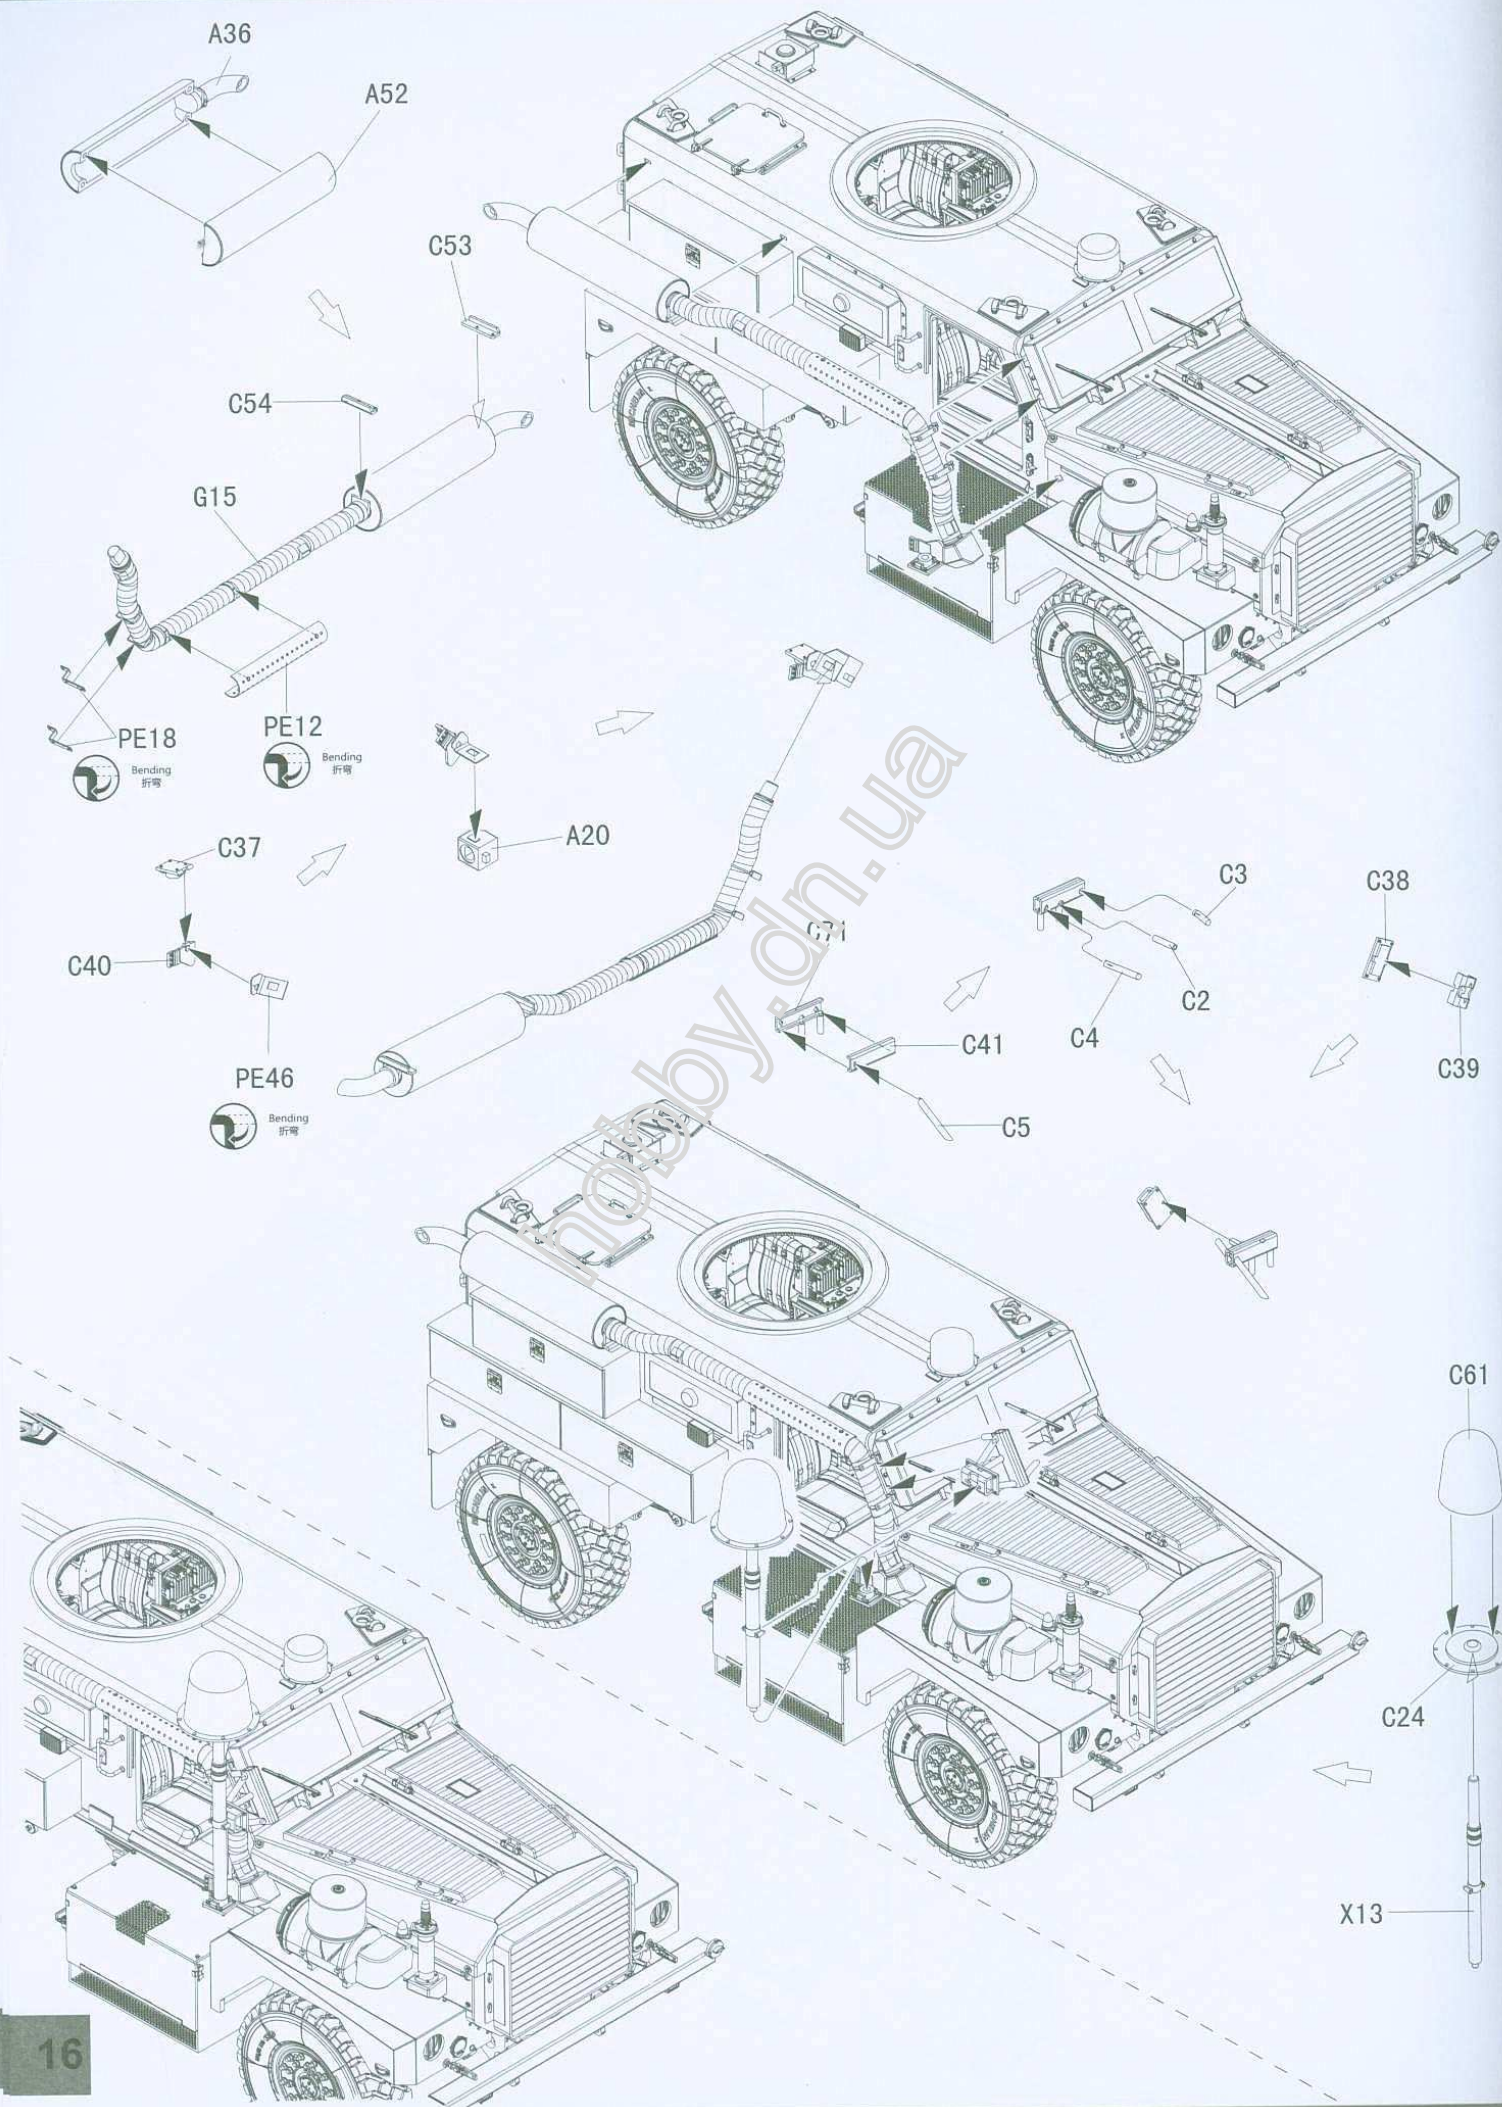

1/35 scale

COUGAR 4x4 MRAP

(MINE RESISTANT AMBUSH PROTECTED)

“美洲狮” 4x4 防地雷反伏擊車

hobby.dn.ua

READ BEFORE ASSEMBLY

组装前请仔细阅读

1. Study and understand these instructions thoroughly before beginning assembly
组装前请仔细阅读以下内容
2. When needed, remove photo-etch parts carefully using a modeling knife or photo etch sprue cutter, be careful not to damage or lose small parts
请使用专业模型工具仔细去除蚀刻片或胶件上需要剪下的部分，小心不要损坏或丢失
3. Take extra care in handling photo etch parts in order to avoid injury
在处理蚀刻片的部分时请格外小心，以避免伤害
4. Apply instant cement sparingly to photo etch parts were instructed
用强力快干胶水粘合蚀刻片零件和金属轴，过量使用快干胶水可能导致可动零件粘住，小心涂胶
5. Tools recommended(not included in kit): Plastic and instant cements, sprue cutters, long nose pliers, modeling knife, small files, tweezers, pin vise & scissors. Soft cloth and sandpaper will also assist in construction
推荐模型工具(自备): 胶水、水口剪刀、长咀钳、刀片、锉刀、镊子、钳、钻、剪刀、瞬间快干胶
软布与砂纸同时也应该是必备工具，请使用塑料胶水和油漆(模型内不含)
6. Glue and paint are not included in the kit. Use plastic cement and hobby paints only. Color guide for purchasing paint is included in the kit.

ICON INSTRUCTION

图标说明

水贴
Decal

轮胎 X4
Tyre

组装2套
Make two

“美洲獅” 4x4 防地雷反伏擊車

1/35 scale

Item No.PH 35003