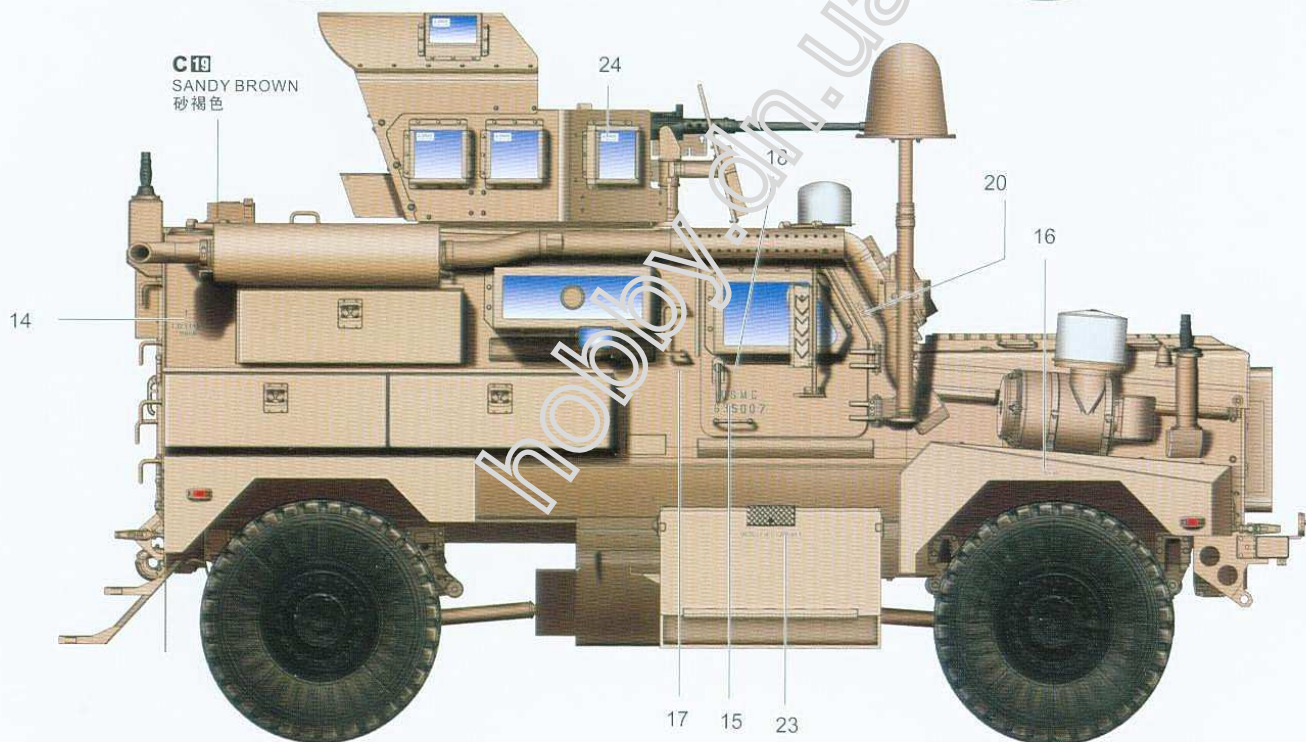

1/35 scale

COUGAR 4x4 MRAP

(MINE RESISTANT AMBUSH PROTECTED)

“美洲狮” 4x4 防地雷反伏擊車

hobby.dn.ua

READ BEFORE ASSEMBLY

组装前请仔细阅读

1. Study and understand these instructions thoroughly before beginning assembly
组装前请仔细阅读以下内容
2. When needed, remove photo-etch parts carefully using a modeling knife or photo etch sprue cutter, be careful not to damage or lose small parts
请使用专业模型工具仔细去除蚀刻片或胶件上需要剪下的部分，小心不要损坏或丢失
3. Take extra care in handling photo etch parts in order to avoid injury
在处理蚀刻片的部分时请格外小心，以避免伤害
4. Apply instant cement sparingly to photo etch parts were instructed
用强力快干胶水粘合蚀刻片零件和金属轴，过量使用快干胶水可能导致可动零件粘住，小心涂胶
5. Tools recommended(not included in kit): Plastic and instant cements, sprue cutters, long nose pliers, modeling knife, small files, tweezers, pin vise & scissors. Soft cloth and sandpaper will also assist in construction
推荐模型工具(自备): 胶水、水口剪刀、长咀钳、刀片、锉刀、镊子、钳、钻、剪刀、瞬间快干胶
软布与砂纸同时也应该是必备工具，请使用塑料胶水和油漆(模型内不含)
6. Glue and paint are not included in the kit. Use plastic cement and hobby paints only. Color guide for purchasing paint is included in the kit.

ICON INSTRUCTION

图标说明

水贴
Decal

轮胎 X4
Tyre

组装2套
Make two

“美洲獅” 4x4 防地雷反伏擊車

1/35 scale

Item No.PH 35003