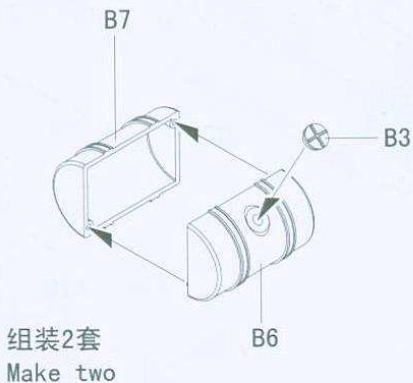

1/35 scale

COUGAR 4x4 MRAP

(MINE RESISTANT AMBUSH PROTECTED)

“美洲狮” 4x4 防地雷反伏擊車

hobby.dn.ua

READ BEFORE ASSEMBLY

组装前请仔细阅读

1. Study and understand these instructions thoroughly before beginning assembly
组装前请仔细阅读以下内容
2. When needed, remove photo-etch parts carefully using a modeling knife or photo etch sprue cutter, be careful not to damage or lose small parts
请使用专业模型工具仔细去除蚀刻片或胶件上需要剪下的部分，小心不要损坏或丢失
3. Take extra care in handling photo etch parts in order to avoid injury
在处理蚀刻片的部分时请格外小心，以避免伤害
4. Apply instant cement sparingly to photo etch parts were instructed
用强力快干胶水粘合蚀刻片零件和金属轴，过量使用快干胶水可能导致可动零件粘住，小心涂胶
5. Tools recommended(not included in kit): Plastic and instant cements, sprue cutters, long nose pliers, modeling knife, small files, tweezers, pin vise & scissors. Soft cloth and sandpaper will also assist in construction
推荐模型工具(自备): 胶水、水口剪刀、长咀钳、刀片、锉刀、镊子、钳、钻、剪刀、瞬间快干胶
软布与砂纸同时也应该是必备工具，请使用塑料胶水和油漆(模型内不含)
6. Glue and paint are not included in the kit. Use plastic cement and hobby paints only. Color guide for purchasing paint is included in the kit.

ICON INSTRUCTION

图标说明

水贴
Decal

轮胎 X4
Tyre

组装2套
Make two

“美洲獅” 4x4 防地雷反伏擊車

1/35 scale

Item No.PH 35003