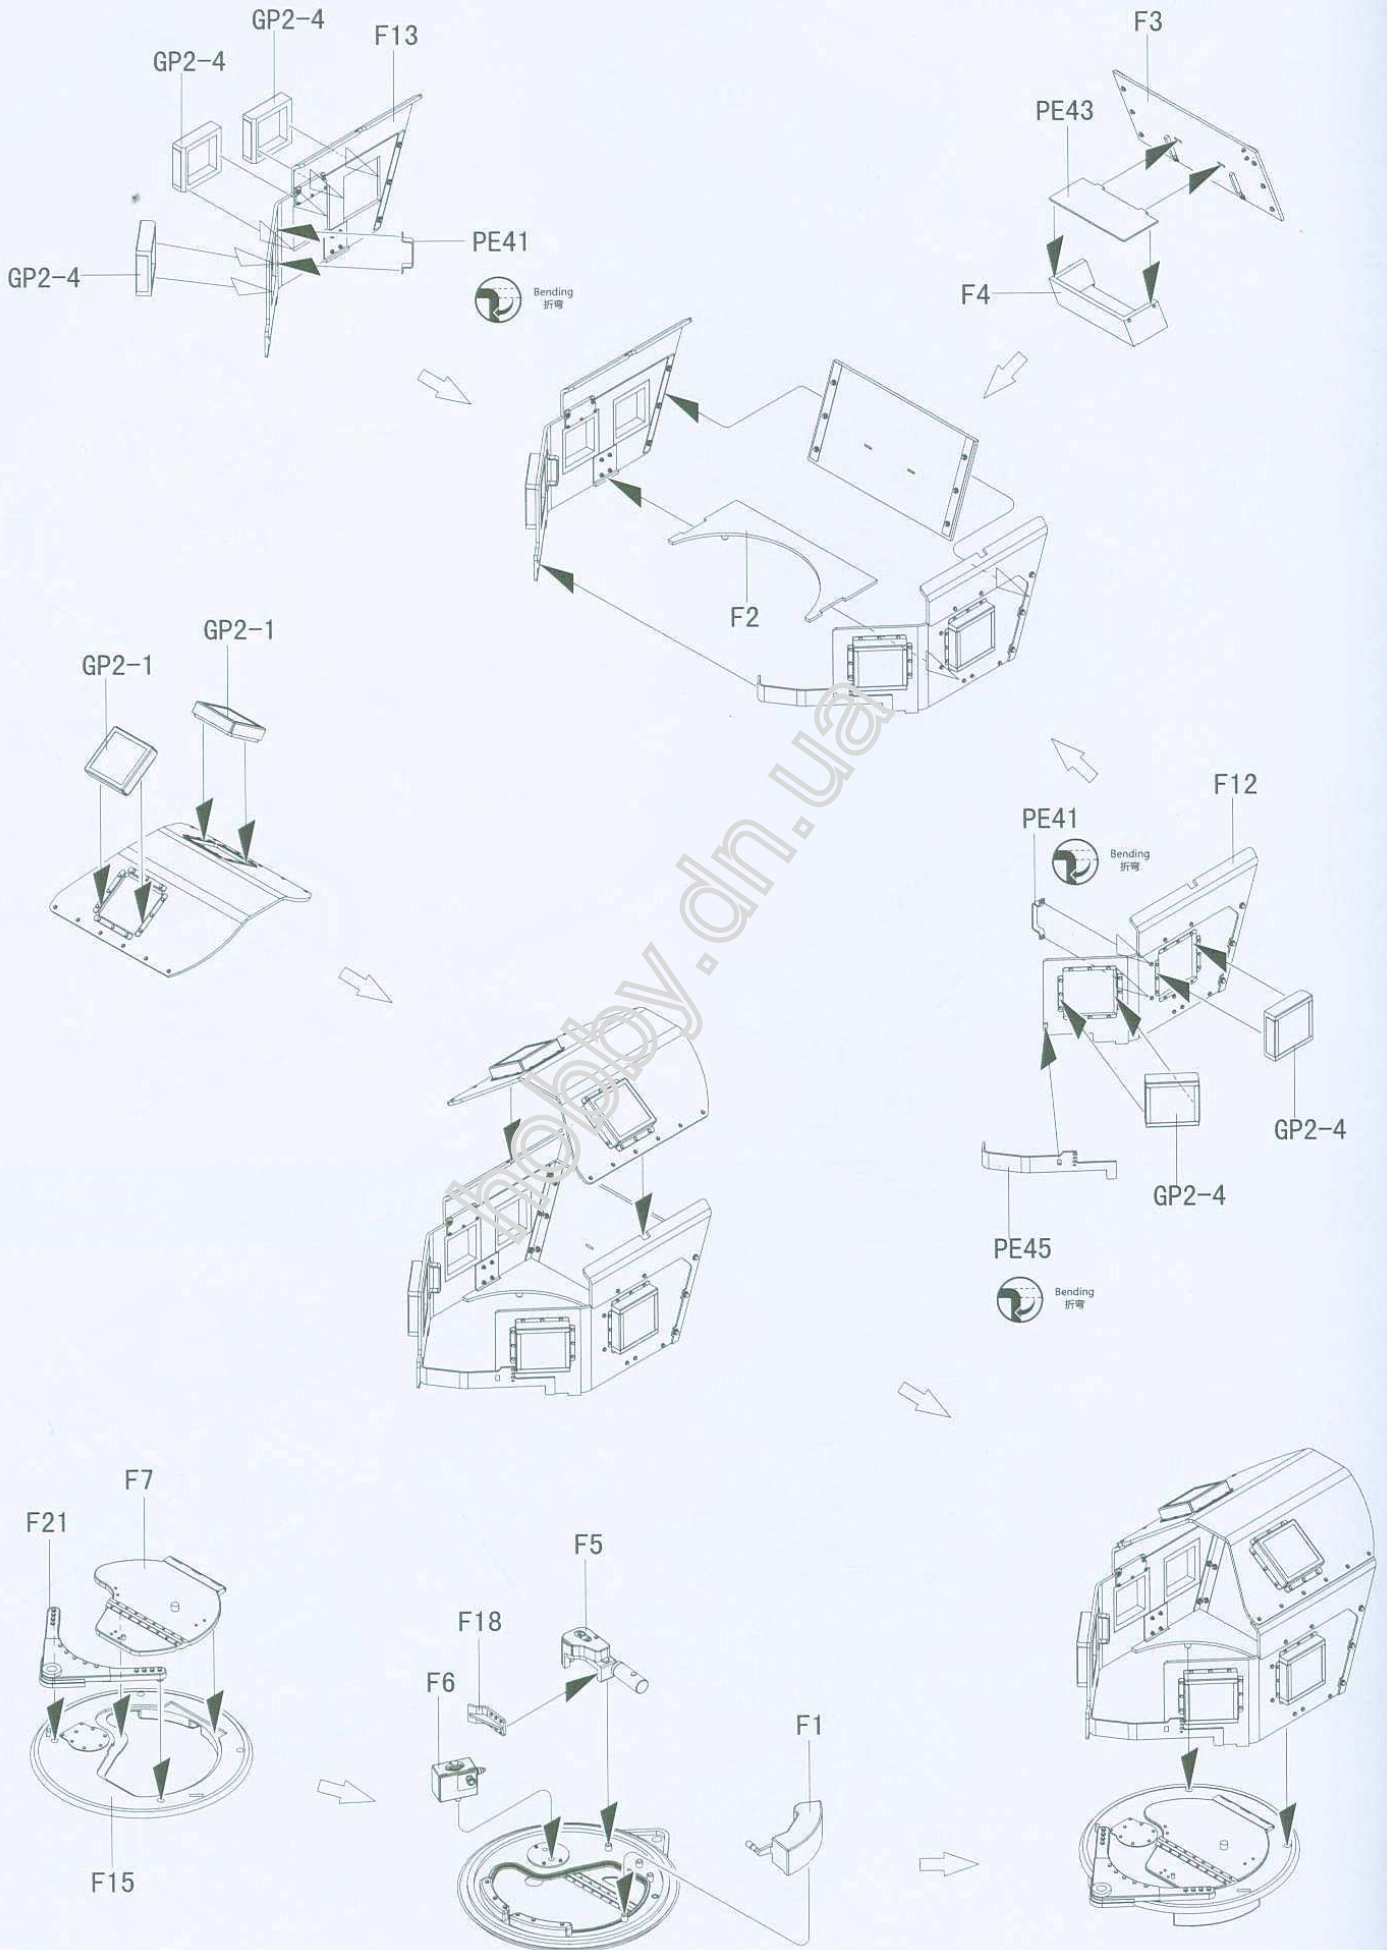

1/35 scale

COUGAR 4x4 MRAP

(MINE RESISTANT AMBUSH PROTECTED)

“美洲狮” 4x4 防地雷反伏擊車

hobby.dn.ua

READ BEFORE ASSEMBLY

组装前请仔细阅读

1. Study and understand these instructions thoroughly before beginning assembly
组装前请仔细阅读以下内容
2. When needed, remove photo-etch parts carefully using a modeling knife or photo etch sprue cutter, be careful not to damage or lose small parts
请使用专业模型工具仔细去除蚀刻片或胶件上需要剪下的部分，小心不要损坏或丢失
3. Take extra care in handling photo etch parts in order to avoid injury
在处理蚀刻片的部分时请格外小心，以避免伤害
4. Apply instant cement sparingly to photo etch parts were instructed
用强力快干胶水粘合蚀刻片零件和金属轴，过量使用快干胶水可能导致可动零件粘住，小心涂胶
5. Tools recommended(not included in kit): Plastic and instant cements, sprue cutters, long nose pliers, modeling knife, small files, tweezers, pin vise & scissors. Soft cloth and sandpaper will also assist in construction
推荐模型工具(自备): 胶水、水口剪刀、长咀钳、刀片、锉刀、镊子、钳、钻、剪刀、瞬间快干胶
软布与砂纸同时也应该是必备工具，请使用塑料胶水和油漆(模型内不含)
6. Glue and paint are not included in the kit. Use plastic cement and hobby paints only. Color guide for purchasing paint is included in the kit.

ICON INSTRUCTION

图标说明

水贴
Decal

轮胎 X4
Tyre

组装2套
Make two

“美洲獅” 4x4 防地雷反伏擊車

1/35 scale

Item No.PH 35003