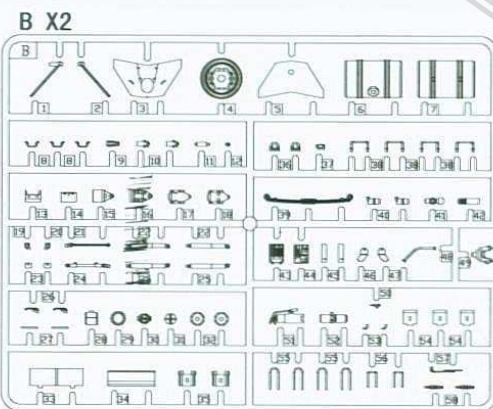

1/35 scale

COUGAR 4x4 MRAP

(MINE RESISTANT AMBUSH PROTECTED)

“美洲狮” 4x4 防地雷反伏擊車

hobby.dn.ua

READ BEFORE ASSEMBLY

组装前请仔细阅读

1. Study and understand these instructions thoroughly before beginning assembly
组装前请仔细阅读以下内容
2. When needed, remove photo-etch parts carefully using a modeling knife or photo etch sprue cutter, be careful not to damage or lose small parts
请使用专业模型工具仔细去除蚀刻片或胶件上需要剪下的部分，小心不要损坏或丢失
3. Take extra care in handling photo etch parts in order to avoid injury
在处理蚀刻片的部分时请格外小心，以避免伤害
4. Apply instant cement sparingly to photo etch parts were instructed
用强力快干胶水粘合蚀刻片零件和金属轴，过量使用快干胶水可能导致可动零件粘住，小心涂胶
5. Tools recommended(not included in kit): Plastic and instant cements, sprue cutters, long nose pliers, modeling knife, small files, tweezers, pin vise & scissors. Soft cloth and sandpaper will also assist in construction
推荐模型工具(自备): 胶水、水口剪刀、长咀钳、刀片、锉刀、镊子、钳、钻、剪刀、瞬间快干胶
软布与砂纸同时也应该是必备工具，请使用塑料胶水和油漆(模型内不含)
6. Glue and paint are not included in the kit. Use plastic cement and hobby paints only. Color guide for purchasing paint is included in the kit.

ICON INSTRUCTION

图标说明

水贴
Decal

轮胎 X4
Tyre

组装2套
Make two

“美洲獅” 4x4 防地雷反伏擊車

1/35 scale

Item No.PH 35003