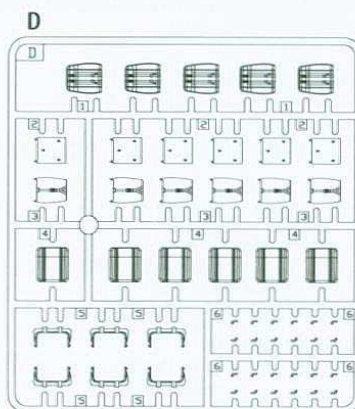

1/35 scale

COUGAR 4x4 MRAP

(MINE RESISTANT AMBUSH PROTECTED)

“美洲狮” 4x4 防地雷反伏擊車

hobby.dn.ua

READ BEFORE ASSEMBLY

组装前请仔细阅读

1. Study and understand these instructions thoroughly before beginning assembly
组装前请仔细阅读以下内容
2. When needed, remove photo-etch parts carefully using a modeling knife or photo etch sprue cutter, be careful not to damage or lose small parts
请使用专业模型工具仔细去除蚀刻片或胶件上需要剪下的部分，小心不要损坏或丢失
3. Take extra care in handling photo etch parts in order to avoid injury
在处理蚀刻片的部分时请格外小心，以避免伤害
4. Apply instant cement sparingly to photo etch parts were instructed
用强力快干胶水粘合蚀刻片零件和金属轴，过量使用快干胶水可能导致可动零件粘住，小心涂胶
5. Tools recommended(not included in kit): Plastic and instant cements, sprue cutters, long nose pliers, modeling knife, small files, tweezers, pin vise & scissors. Soft cloth and sandpaper will also assist in construction
推荐模型工具(自备): 胶水、水口剪刀、长咀钳、刀片、锉刀、镊子、钳、钻、剪刀、瞬间快干胶
软布与砂纸同时也应该是必备工具，请使用塑料胶水和油漆(模型内不含)
6. Glue and paint are not included in the kit. Use plastic cement and hobby paints only. Color guide for purchasing paint is included in the kit.

ICON INSTRUCTION

图标说明

水贴
Decal

轮胎 X4
Tyre

组装2套
Make two

“美洲獅” 4x4 防地雷反伏擊車

1/35 scale

Item No.PH 35003