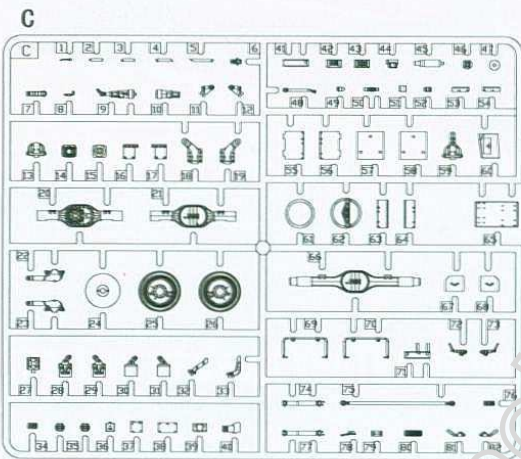

1/35 scale

COUGAR 4x4 MRAP

(MINE RESISTANT AMBUSH PROTECTED)

“美洲狮” 4x4 防地雷反伏擊車

hobby.dn.ua

READ BEFORE ASSEMBLY

组装前请仔细阅读

1. Study and understand these instructions thoroughly before beginning assembly
组装前请仔细阅读以下内容
2. When needed, remove photo-etch parts carefully using a modeling knife or photo etch sprue cutter, be careful not to damage or lose small parts
请使用专业模型工具仔细去除蚀刻片或胶件上需要剪下的部分，小心不要损坏或丢失
3. Take extra care in handling photo etch parts in order to avoid injury
在处理蚀刻片的部分时请格外小心，以避免伤害
4. Apply instant cement sparingly to photo etch parts were instructed
用强力快干胶水粘合蚀刻片零件和金属轴，过量使用快干胶水可能导致可动零件粘住，小心涂胶
5. Tools recommended(not included in kit): Plastic and instant cements, sprue cutters, long nose pliers, modeling knife, small files, tweezers, pin vise & scissors. Soft cloth and sandpaper will also assist in construction
推荐模型工具(自备): 胶水、水口剪刀、长咀钳、刀片、锉刀、镊子、钳、钻、剪刀、瞬间快干胶
软布与砂纸同时也应该是必备工具，请使用塑料胶水和油漆(模型内不含)
6. Glue and paint are not included in the kit. Use plastic cement and hobby paints only. Color guide for purchasing paint is included in the kit.

ICON INSTRUCTION

图标说明

水贴
Decal

轮胎 X4
Tyre

组装2套
Make two

“美洲獅” 4x4 防地雷反伏擊車

1/35 scale

Item No.PH 35003