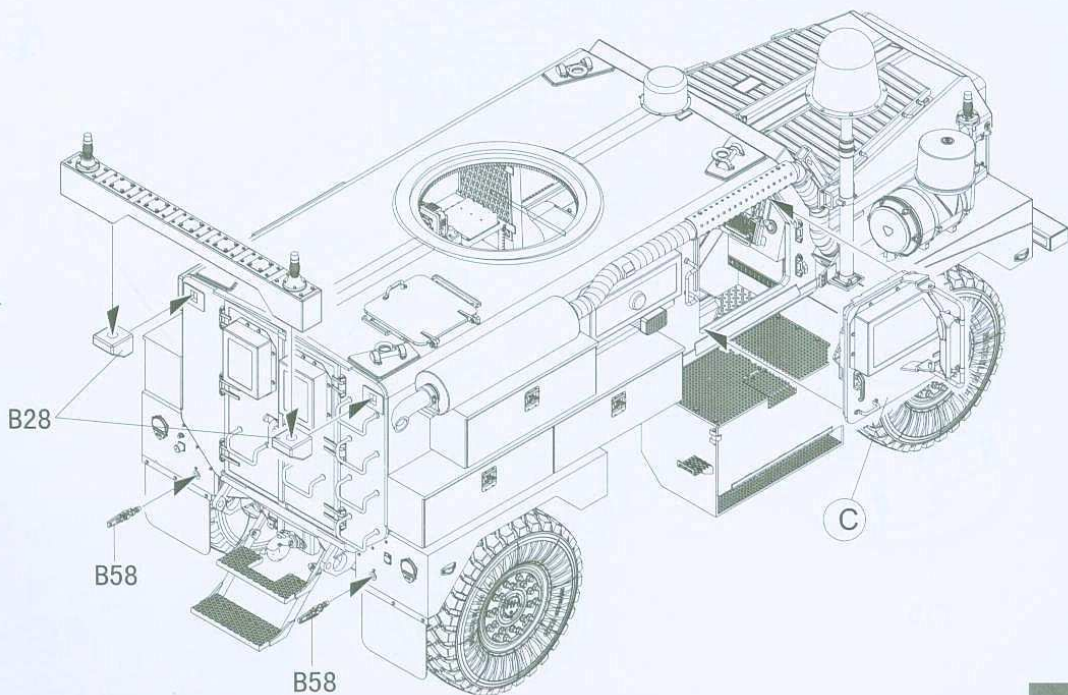

1/35 scale

COUGAR 4x4 MRAP

(MINE RESISTANT AMBUSH PROTECTED)

“美洲狮” 4x4 防地雷反伏擊車

hobby.dn.ua

READ BEFORE ASSEMBLY

组装前请仔细阅读

1. Study and understand these instructions thoroughly before beginning assembly
组装前请仔细阅读以下内容
2. When needed, remove photo-etch parts carefully using a modeling knife or photo etch sprue cutter, be careful not to damage or lose small parts
请使用专业模型工具仔细去除蚀刻片或胶件上需要剪下的部分，小心不要损坏或丢失
3. Take extra care in handling photo etch parts in order to avoid injury
在处理蚀刻片的部分时请格外小心，以避免伤害
4. Apply instant cement sparingly to photo etch parts were instructed
用强力快干胶水粘合蚀刻片零件和金属轴，过量使用快干胶水可能导致可动零件粘住，小心涂胶
5. Tools recommended(not included in kit): Plastic and instant cements, sprue cutters, long nose pliers, modeling knife, small files, tweezers, pin vise & scissors. Soft cloth and sandpaper will also assist in construction
推荐模型工具(自备): 胶水、水口剪刀、长咀钳、刀片、锉刀、镊子、钳、钻、剪刀、瞬间快干胶
软布与砂纸同时也应该是必备工具，请使用塑料胶水和油漆(模型内不含)
6. Glue and paint are not included in the kit. Use plastic cement and hobby paints only. Color guide for purchasing paint is included in the kit.

ICON INSTRUCTION

图标说明

水贴
Decal

轮胎 X4
Tyre

组装2套
Make two

“美洲獅” 4x4 防地雷反伏擊車

1/35 scale

Item No.PH 35003