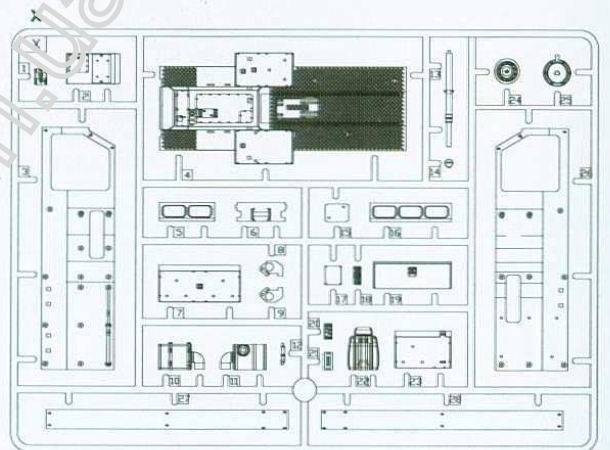

1/35 scale

COUGAR 4x4 MRAP

(MINE RESISTANT AMBUSH PROTECTED)

“美洲狮” 4x4 防地雷反伏擊車

hobby.dn.ua

READ BEFORE ASSEMBLY

组装前请仔细阅读

1. Study and understand these instructions thoroughly before beginning assembly
组装前请仔细阅读以下内容
2. When needed, remove photo-etch parts carefully using a modeling knife or photo etch sprue cutter, be careful not to damage or lose small parts
请使用专业模型工具仔细去除蚀刻片或胶件上需要剪下的部分，小心不要损坏或丢失
3. Take extra care in handling photo etch parts in order to avoid injury
在处理蚀刻片的部分时请格外小心，以避免伤害
4. Apply instant cement sparingly to photo etch parts were instructed
用强力快干胶水粘合蚀刻片零件和金属轴，过量使用快干胶水可能导致可动零件粘住，小心涂胶
5. Tools recommended(not included in kit): Plastic and instant cements, sprue cutters, long nose pliers, modeling knife, small files, tweezers, pin vise & scissors. Soft cloth and sandpaper will also assist in construction
推荐模型工具(自备): 胶水、水口剪刀、长咀钳、刀片、锉刀、镊子、钳、钻、剪刀、瞬间快干胶
软布与砂纸同时也应该是必备工具，请使用塑料胶水和油漆(模型内不含)
6. Glue and paint are not included in the kit. Use plastic cement and hobby paints only. Color guide for purchasing paint is included in the kit.

ICON INSTRUCTION

图标说明

水贴
Decal

轮胎 X4
Tyre

组装2套
Make two

“美洲獅” 4x4 防地雷反伏擊車

1/35 scale

Item No.PH 35003