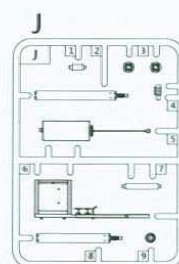

1/35 scale

COUGAR 4x4 MRAP

(MINE RESISTANT AMBUSH PROTECTED)

“美洲狮” 4x4 防地雷反伏擊車

hobby.dn.ua

READ BEFORE ASSEMBLY

组装前请仔细阅读

1. Study and understand these instructions thoroughly before beginning assembly
组装前请仔细阅读以下内容
2. When needed, remove photo-etch parts carefully using a modeling knife or photo etch sprue cutter, be careful not to damage or lose small parts
请使用专业模型工具仔细去除蚀刻片或胶件上需要剪下的部分，小心不要损坏或丢失
3. Take extra care in handling photo etch parts in order to avoid injury
在处理蚀刻片的部分时请格外小心，以避免伤害
4. Apply instant cement sparingly to photo etch parts were instructed
用强力快干胶水粘合蚀刻片零件和金属轴，过量使用快干胶水可能导致可动零件粘住，小心涂胶
5. Tools recommended(not included in kit): Plastic and instant cements, sprue cutters, long nose pliers, modeling knife, small files, tweezers, pin vise & scissors. Soft cloth and sandpaper will also assist in construction
推荐模型工具(自备): 胶水、水口剪刀、长咀钳、刀片、锉刀、镊子、钳、钻、剪刀、瞬间快干胶
软布与砂纸同时也应该是必备工具，请使用塑料胶水和油漆(模型内不含)
6. Glue and paint are not included in the kit. Use plastic cement and hobby paints only. Color guide for purchasing paint is included in the kit.

ICON INSTRUCTION

图标说明

水贴
Decal

轮胎 X4
Tyre

组装2套
Make two

“美洲獅” 4x4 防地雷反伏擊車

1/35 scale

Item No.PH 35003