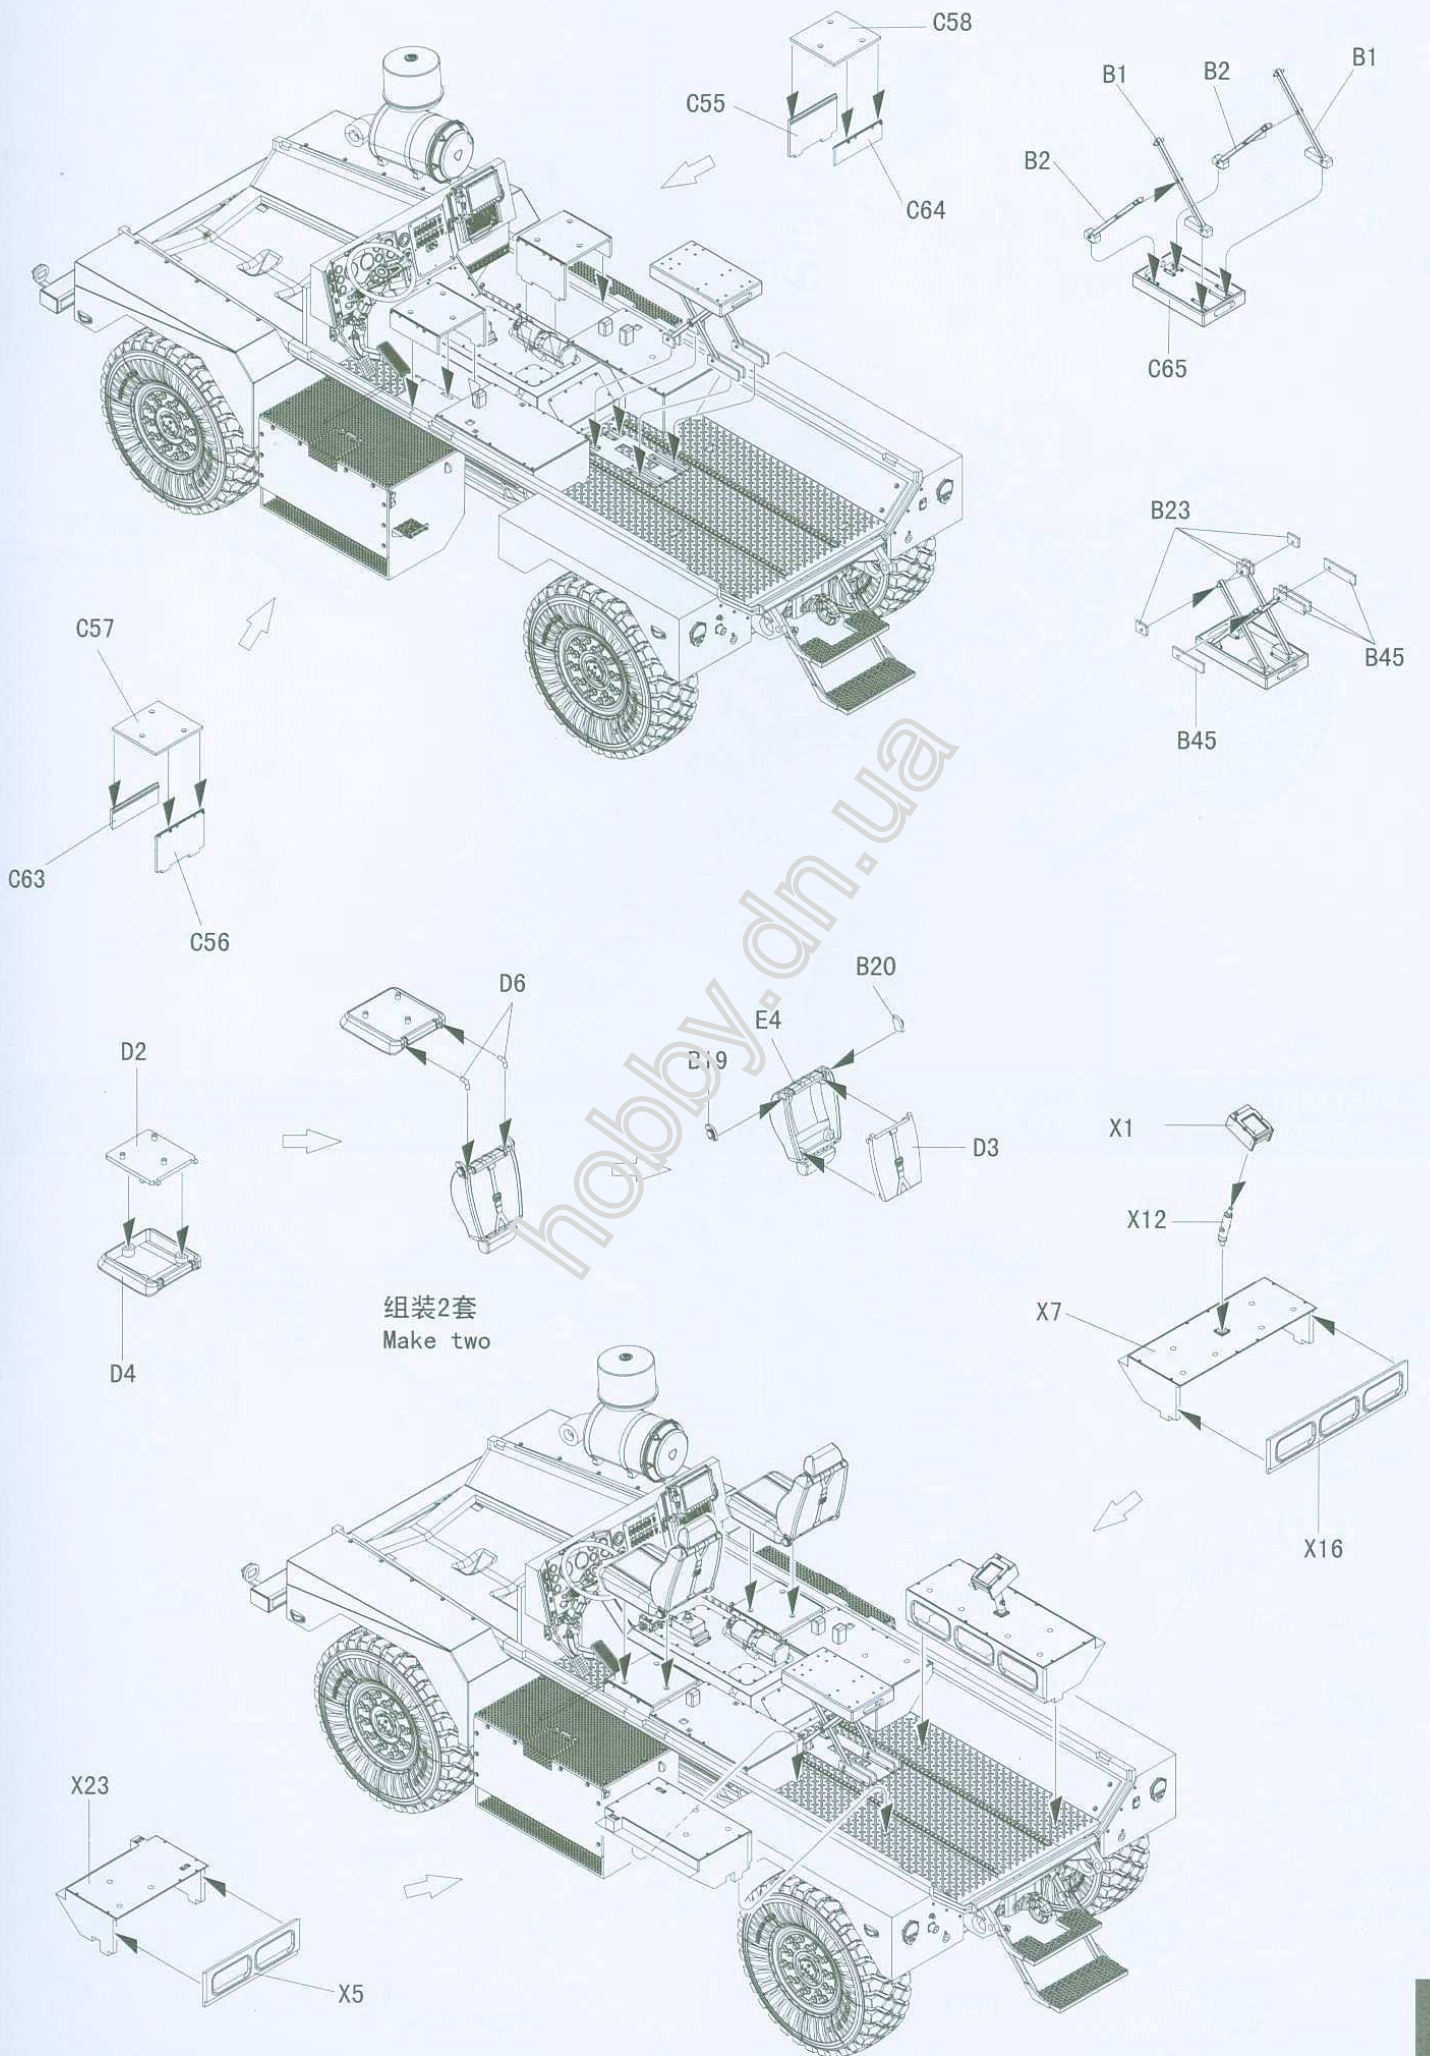

1/35 scale

COUGAR 4x4 MRAP

(MINE RESISTANT AMBUSH PROTECTED)

“美洲狮” 4x4 防地雷反伏擊車

hobby.dn.ua

READ BEFORE ASSEMBLY

组装前请仔细阅读

1. Study and understand these instructions thoroughly before beginning assembly
组装前请仔细阅读以下内容
2. When needed, remove photo-etch parts carefully using a modeling knife or photo etch sprue cutter, be careful not to damage or lose small parts
请使用专业模型工具仔细去除蚀刻片或胶件上需要剪下的部分，小心不要损坏或丢失
3. Take extra care in handling photo etch parts in order to avoid injury
在处理蚀刻片的部分时请格外小心，以避免伤害
4. Apply instant cement sparingly to photo etch parts were instructed
用强力快干胶水粘合蚀刻片零件和金属轴，过量使用快干胶水可能导致可动零件粘住，小心涂胶
5. Tools recommended(not included in kit): Plastic and instant cements, sprue cutters, long nose pliers, modeling knife, small files, tweezers, pin vise & scissors. Soft cloth and sandpaper will also assist in construction
推荐模型工具(自备): 胶水、水口剪刀、长咀钳、刀片、锉刀、镊子、钳、钻、剪刀、瞬间快干胶
软布与砂纸同时也应该是必备工具，请使用塑料胶水和油漆(模型内不含)
6. Glue and paint are not included in the kit. Use plastic cement and hobby paints only. Color guide for purchasing paint is included in the kit.

ICON INSTRUCTION

图标说明

水贴
Decal

轮胎 X4
Tyre

组装2套
Make two

“美洲獅” 4x4 防地雷反伏擊車

1/35 scale

Item No.PH 35003