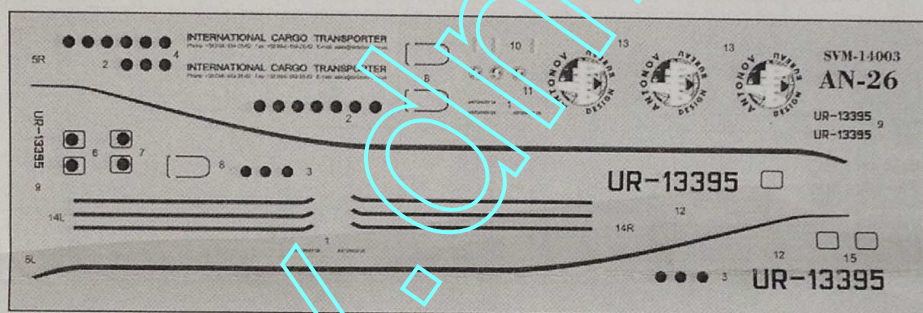

**SOVA-M**  
SVM-14003

**An-26**

**UNASSEMBLED PLASTIC MODEL KITS**

**SCALE: 1/100**

165 mm

200 mm

41 parts

**DECALS**