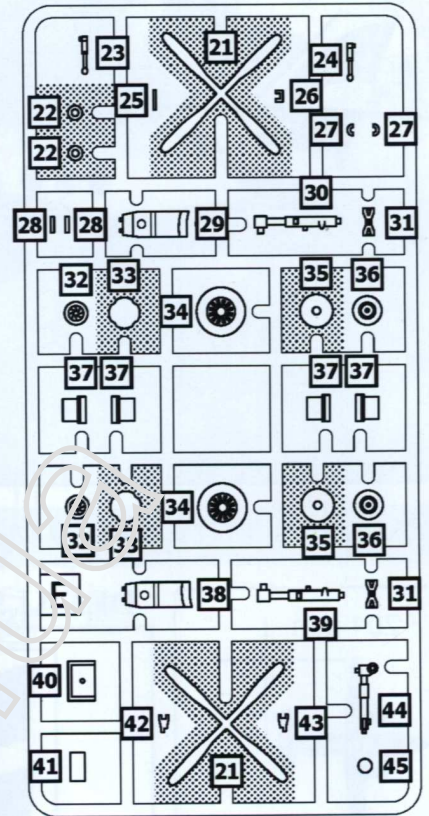

PAINTS

- | | |
|---------------------------------------|----------------------------------|
| A HUMBROL 130 WHITE | B HUMBROL 104 OXFORD BLUE |
| C HUMBROL 33 BLACK | D HUMBROL 56 ALUMINIUM |
| E HUMBROL 27003 POLISHED STEEL | F HUMBROL 147 LIGHT GREY |

SYMBOLS

- | | | |
|----------------------------------|-------------------|---------------|
| 1 STAGES OF ASSEMBLY | TO PAINT | TO BEND |
| 1 NUMBER PARTS | GLUE | SCRATCH BUILT |
| APPLY DECALS | DON'T GLUE | OPEN HOLE |
| x2 QUANTITY OF OPERATIONS | НА ВИБІР OPTIONAL | CAT OUT |

SET OF THE PARTS

 PARTS NOT FOR USE

x2

ASSEMBLY INSTRUCTION

ASSEMBLY INSTRUCTION

5

- 17
- 18
- 20
- 32
- 37 x2
- 99
- 100
- 101
- 102

6

- 9
- 10
- 12
- 32
- 37 x2
- 99
- 100
- 101
- 102

7

- 4
- 6
- 5
- 7
- 8
- 11
- 14
- 92

4

ASSEMBLY INSTRUCTION

- 8
- 5
- 7
- 3
- 6
- 13
- 15
- 16
- 19
- 92

- 9
- 8
- 4
- 27 x2
- 57
- 69
- 70
- 71
- 84 x2
- 87
- 88
- 97