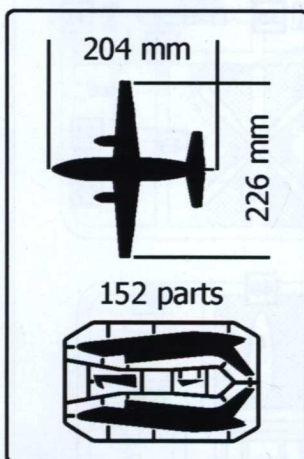

LIMITED EDITION

SOVA-M
SVM-72007

Jetstream Super 31

UNASSEMBLED PLASTIC MODEL KITS

SCALE:1/72

DECALS

The British Aerospace Jetstream 31/32 is a light twin-turboprop airliner, developed and manufactured by British Aerospace. The Jetstream 31 is developed from the earlier Handley Page Jetstream 1. Until 1993, 386 Jetstream aircrafts had been manufactured, including 161 Jetstream Super 31 (Jetstream 32) airliners with 14 seats passenger cabs. The Jetstream 32 differed from the baseline aircraft in baggage section dimensions and more powerful TPE331-12 engines (1020 h.p. each one).