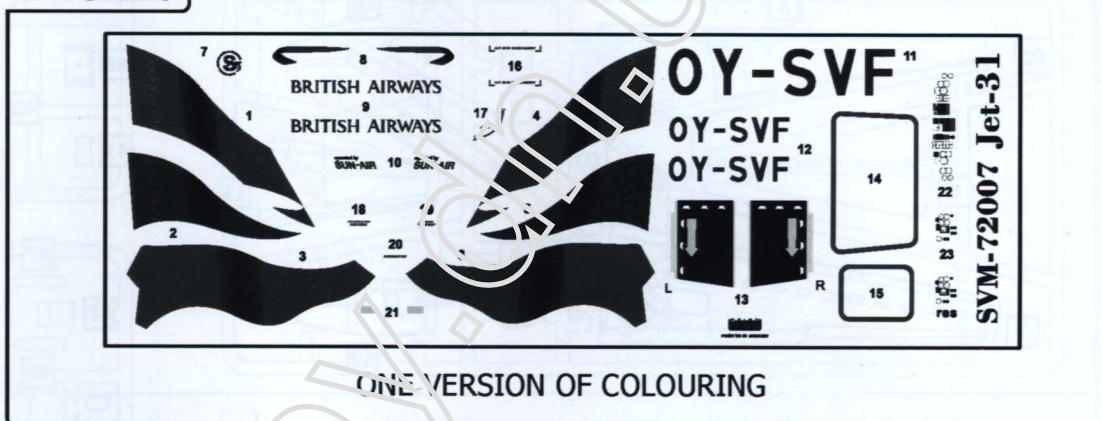

LIMITED EDITION

SOVA-M
SVM-72007

Jetstream Super 31

UNASSEMBLED PLASTIC MODEL KITS

SCALE:1/72

DECALS

The British Aerospace Jetstream 31/32 is a light twin-turboprop airliner, developed and manufactured by British Aerospace. The Jetstream 31 is developed from the earlier Handley Page Jetstream 1. Until 1993, 386 Jetstream aircrafts had been manufactured, including 161 Jetstream Super 31 (Jetstream 32) airliners with 14 seats passenger cabs. The Jetstream 32 differed from the baseline aircraft in baggage section dimensions and more powerful TPE331-12 engines (1020 h.p. each one).