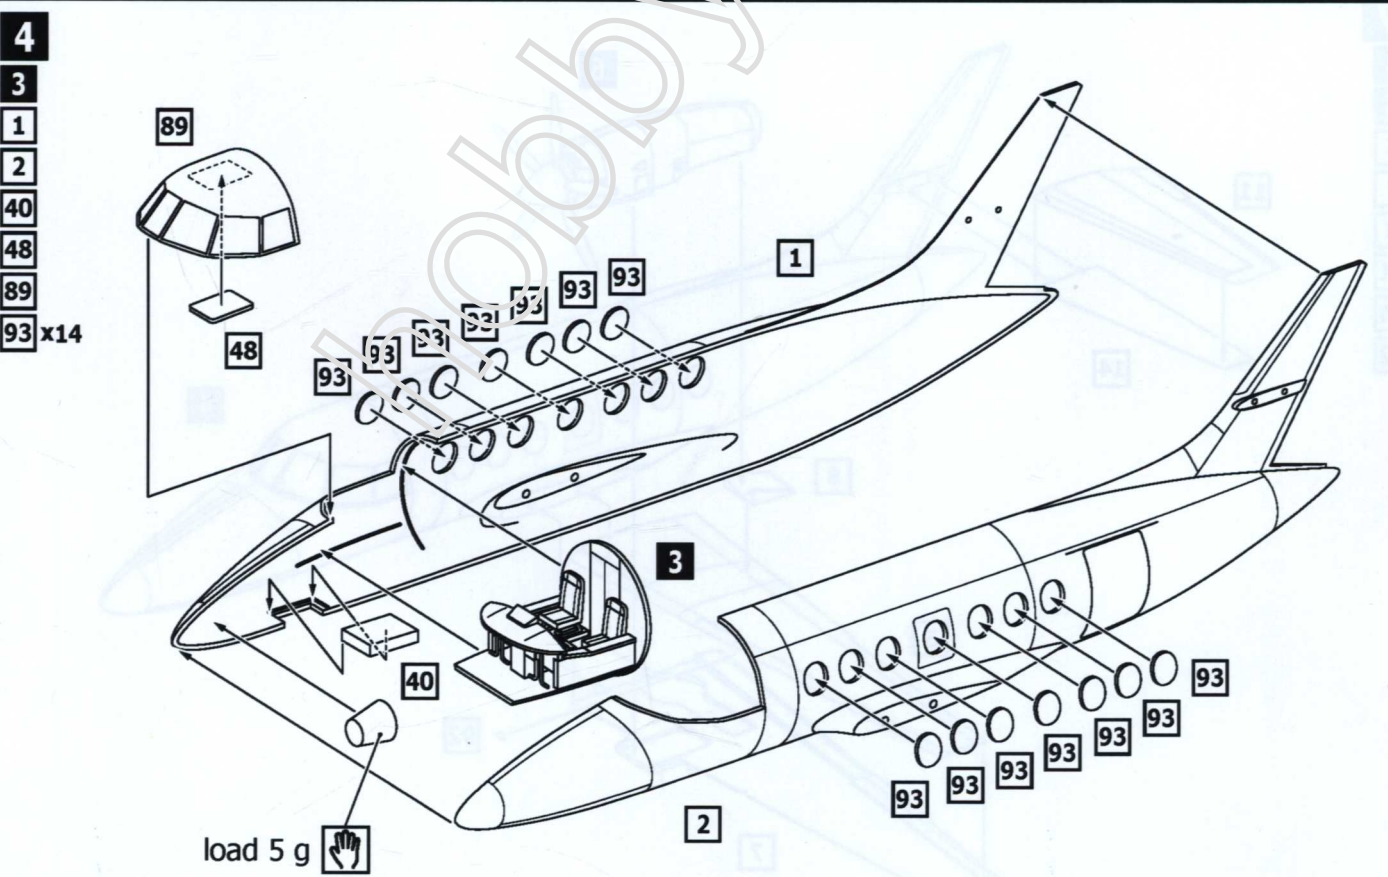

LIMITED EDITION

SOVA-M
SVM-72007

Jetstream Super 31

UNASSEMBLED PLASTIC MODEL KITS

SCALE:1/72

DECALS

The British Aerospace Jetstream 31/32 is a light twin-turboprop airliner, developed and manufactured by British Aerospace. The Jetstream 31 is developed from the earlier Handley Page Jetstream 1. Until 1993, 386 Jetstream aircrafts had been manufactured, including 161 Jetstream Super 31 (Jetstream 32) airliners with 14 seats passenger cabs. The Jetstream 32 differed from the baseline aircraft in baggage section dimensions and more powerful TPE331-12 engines (1020 h.p. each one).

SET OF THE PARTS

 PARTS NOT FOR USE

x2

ASSEMBLY INSTRUCTION

ASSEMBLY INSTRUCTION

5

- 17
- 18
- 20
- 32
- 37 x2
- 99
- 100
- 101
- 102

6

- 9
- 10
- 12
- 32
- 37 x2
- 99
- 100
- 101
- 102

7

- 4
- 6
- 5
- 7
- 8
- 11
- 14
- 92

4

ASSEMBLY INSTRUCTION

- 8
- 5
- 7
- 3
- 6
- 13
- 15
- 16
- 19
- 92

- 9
- 8
- 4
- 27 x2
- 57
- 69
- 70
- 71
- 84 x2
- 87
- 88
- 97