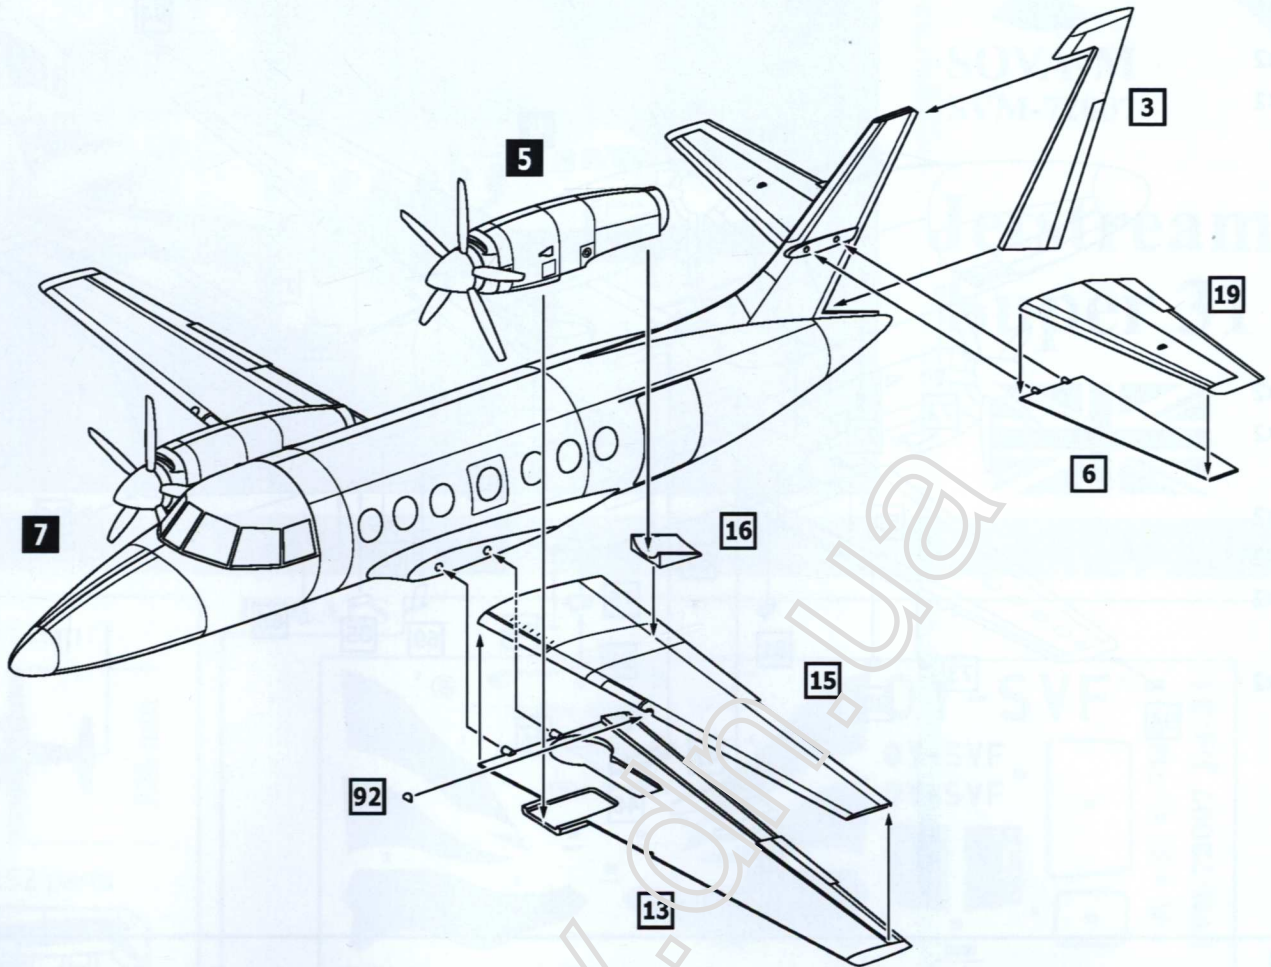

LIMITED EDITION

SOVA-M
SVM-72007

Jetstream Super 31

UNASSEMBLED PLASTIC MODEL KITS

SCALE:1/72

DECALS

The British Aerospace Jetstream 31/32 is a light twin-turboprop airliner, developed and manufactured by British Aerospace. The Jetstream 31 is developed from the earlier Handley Page Jetstream 1. Until 1993, 386 Jetstream aircrafts had been manufactured, including 161 Jetstream Super 31 (Jetstream 32) airliners with 14 seats passenger cabs. The Jetstream 32 differed from the baseline aircraft in baggage section dimensions and more powerful TPE331-12 engines (1020 h.p. each one).

- 9
- 10
- 12
- 32
- 37 x2
- 99
- 100
- 101
- 102

7

- 4
- 6
- 5
- 7
- 8
- 11
- 14
- 92

4

ASSEMBLY INSTRUCTION

- 8
- 5
- 7
- 3
- 6
- 13
- 15
- 16
- 19
- 92

- 9
- 8
- 4
- 27 x2
- 57
- 69
- 70
- 71
- 84 x2
- 87
- 88
- 97