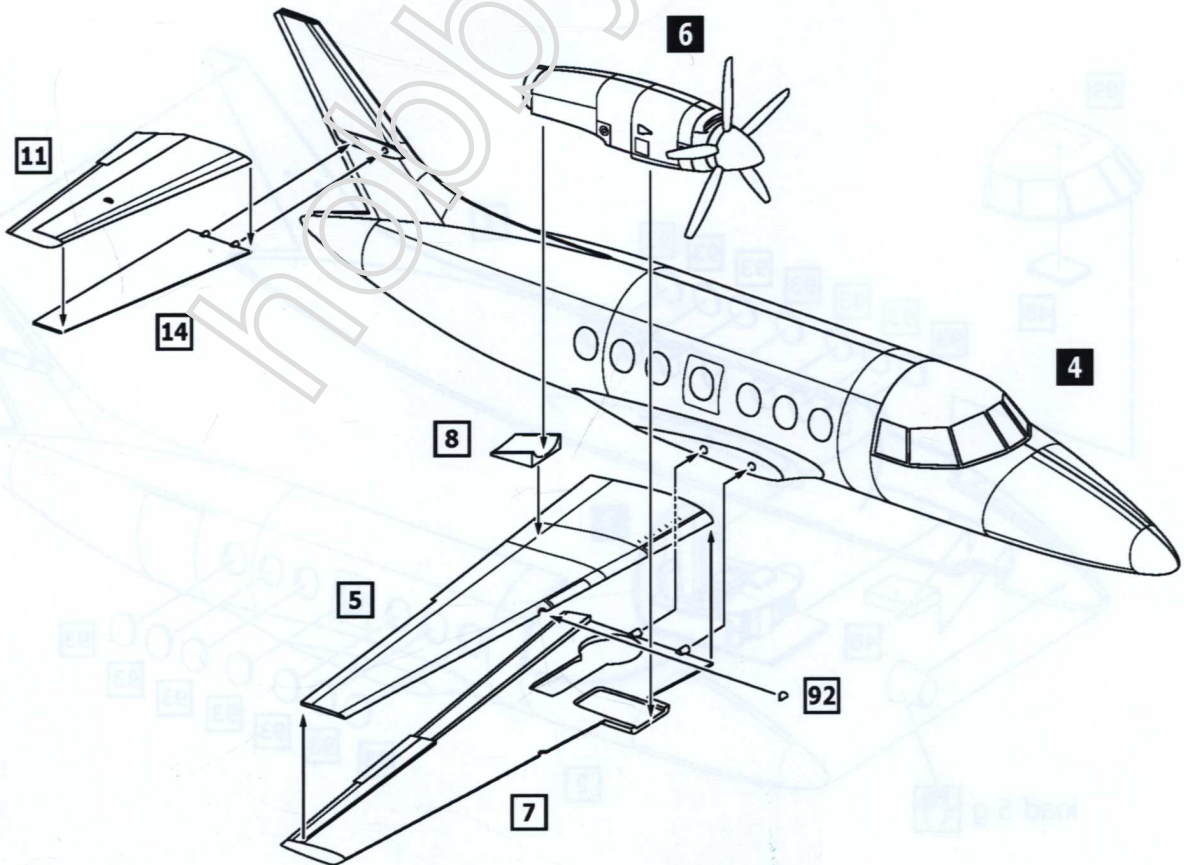

LIMITED EDITION

SOVA-M
SVM-72007

Jetstream Super 31

UNASSEMBLED PLASTIC MODEL KITS

SCALE:1/72

DECALS

The British Aerospace Jetstream 31/32 is a light twin-turboprop airliner, developed and manufactured by British Aerospace. The Jetstream 31 is developed from the earlier Handley Page Jetstream 1. Until 1993, 386 Jetstream aircrafts had been manufactured, including 161 Jetstream Super 31 (Jetstream 32) airliners with 14 seats passenger cabs. The Jetstream 32 differed from the baseline aircraft in baggage section dimensions and more powerful TPE331-12 engines (1020 h.p. each one).

SET OF THE PARTS

 PARTS NOT FOR USE

x2

ASSEMBLY INSTRUCTION

ASSEMBLY INSTRUCTION

5

- 17
- 18
- 20
- 32
- 37 x2
- 99
- 100
- 101
- 102

6

- 9
- 10
- 12
- 32
- 37 x2
- 99
- 100
- 101
- 102

7

- 4
- 6
- 5
- 7
- 8
- 11
- 14
- 92

4

ASSEMBLY INSTRUCTION

- 8
- 5
- 7
- 3
- 6
- 13
- 15
- 16
- 19
- 92

- 9
- 8
- 4
- 27 x2
- 57
- 69
- 70
- 71
- 84 x2
- 87
- 88
- 97