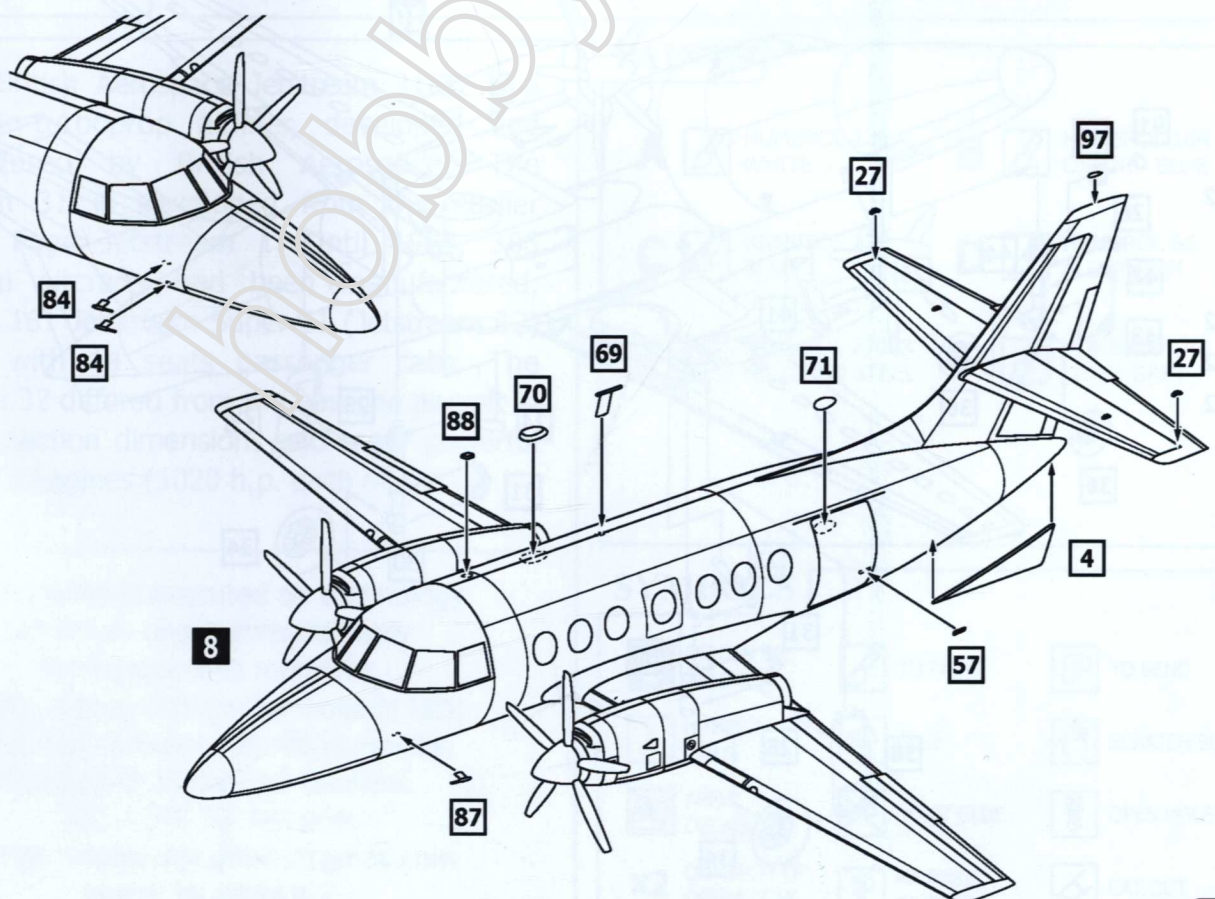

LIMITED EDITION

SOVA-M
SVM-72007

Jetstream Super 31

UNASSEMBLED PLASTIC MODEL KITS

SCALE:1/72

DECALS

The British Aerospace Jetstream 31/32 is a light twin-turboprop airliner, developed and manufactured by British Aerospace. The Jetstream 31 is developed from the earlier Handley Page Jetstream 1. Until 1993, 386 Jetstream aircrafts had been manufactured, including 161 Jetstream Super 31 (Jetstream 32) airliners with 14 seats passenger cabs. The Jetstream 32 differed from the baseline aircraft in baggage section dimensions and more powerful TPE331-12 engines (1020 h.p. each one).

- 9
- 10
- 12
- 32
- 37 x2
- 99
- 100
- 101
- 102

7

- 4
- 6
- 5
- 7
- 8
- 11
- 14
- 92

4

ASSEMBLY INSTRUCTION

- 8
- 5
- 7
- 3
- 6
- 13
- 15
- 16
- 19
- 92

- 9
- 8
- 4
- 27 x2
- 57
- 69
- 70
- 71
- 84 x2
- 87
- 88
- 97