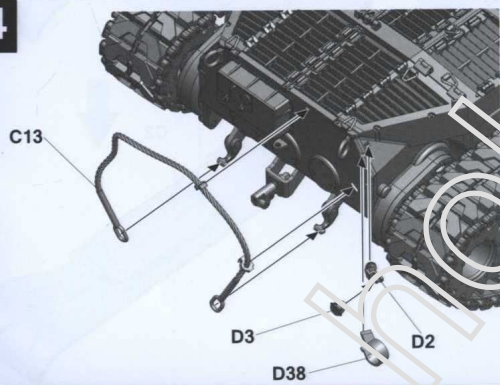

PARTS

X2

Turret

Lower Hull

Decal

3

4

Make 14

15

16

17

18

19

20

21

22