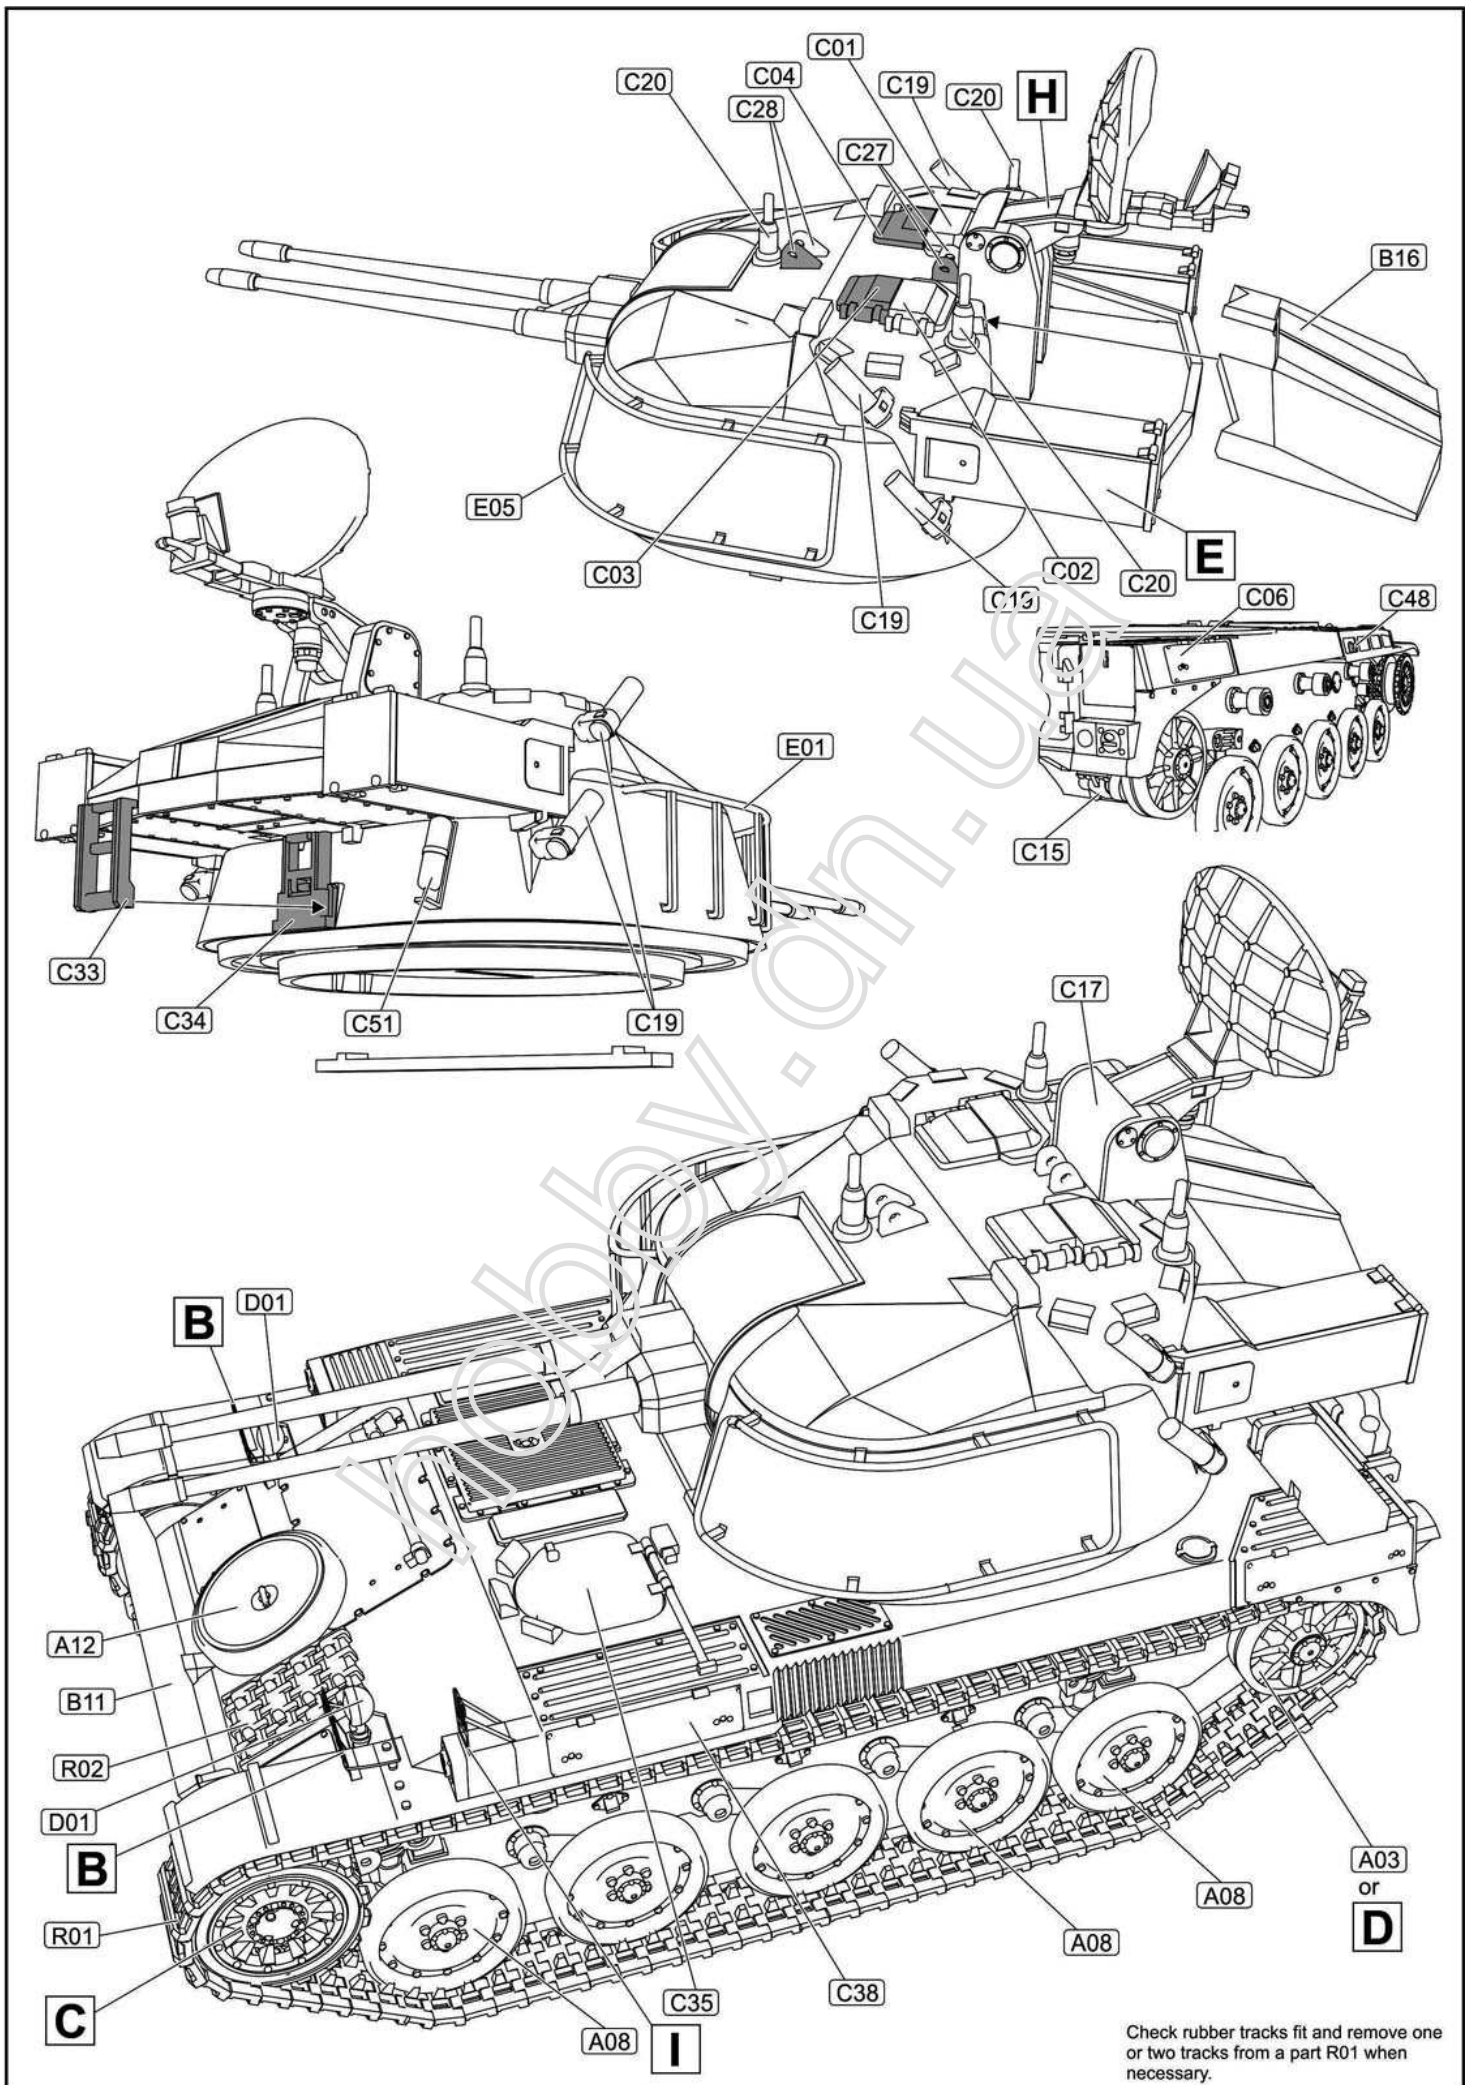

AMX-13 DCA

twin 30mm AA system

1/72 scale
Plastic model kit. Cat. #72447

Etched parts **E**

Check for historical photos of this AFV and other vehicles, up to date kit instructions, detailed descriptions of other ACE kits, new products and more at:
<http://www.acemodel.com.ua> or <https://www.facebook.com/acemodelkits/>

B12 to be installed from the inside of B13 and to be glued to B03 only.

Check rubber tracks fit and remove one or two tracks from a part R01 when necessary.

Painting and marking.

Wheel hubs have to be primed prior to adding the rubber tracks.
Колёсные диски обязательно грунтуют ДО установки гусениц.