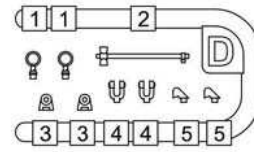

AMX-13 DCA

twin 30mm AA system

1/72 scale
Plastic model kit. Cat. #72447

Etched parts **E**

Check for historical photos of this AFV and other vehicles, up to date kit instructions, detailed descriptions of other ACE kits, new products and more at:
<http://www.acemodel.com.ua> or <https://www.facebook.com/acemodelkits/>

B12 to be installed from the inside of B13 and to be glued to B03 only.

Check rubber tracks fit and remove one or two tracks from a part R01 when necessary.

Painting and marking.

Wheel hubs have to be primed prior to adding the rubber tracks.
Колёсные диски обязательно грунтуют ДО установки гусениц.