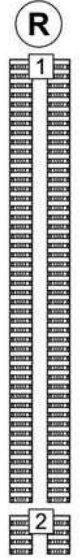

AMX-13 DCA

twin 30mm AA system

1/72 scale
Plastic model kit. Cat. #72447

Etched parts **E**

Check for historical photos of this AFV and other vehicles, up to date kit instructions, detailed descriptions of other ACE kits, new products and more at:
<http://www.acemodel.com.ua> or <https://www.facebook.com/acemodelkits/>

B12 to be installed from the inside of B13 and to be glued to B03 only.

Check rubber tracks fit and remove one or two tracks from a part R01 when necessary.

Painting and marking.

Wheel hubs have to be primed prior to adding the rubber tracks.
Колёсные диски обязательно грунтуют ДО установки гусениц.