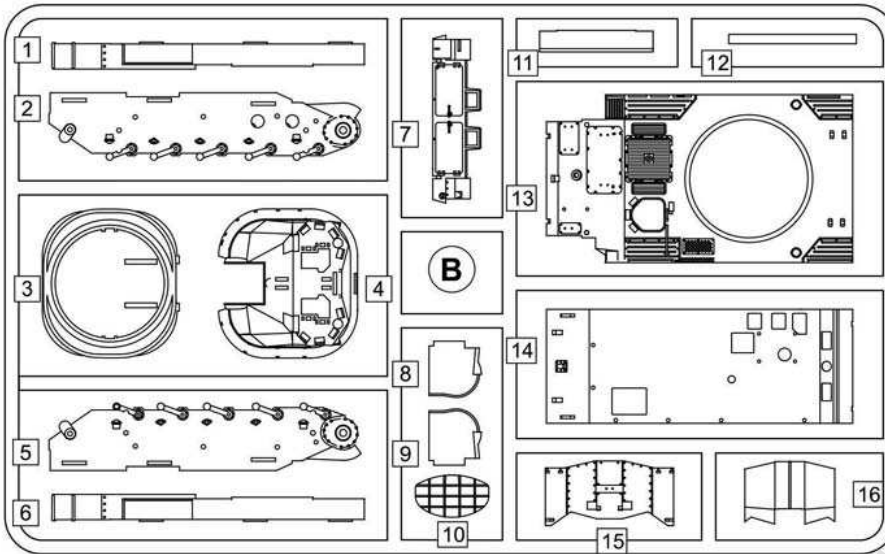

AMX-13 DCA

twin 30mm AA system

1/72 scale
Plastic model kit. Cat. #72447

Etched parts **E**

Check for historical photos of this AFV and other vehicles, up to date kit instructions, detailed descriptions of other ACE kits, new products and more at:
<http://www.acemodel.com.ua> or <https://www.facebook.com/acemodelkits/>

B12 to be installed from the inside of B13 and to be glued to B03 only.

Check rubber tracks fit and remove one or two tracks from a part R01 when necessary.

Painting and marking.

Wheel hubs have to be primed prior to adding the rubber tracks.
Колёсные диски обязательно грунтуют ДО установки гусениц.