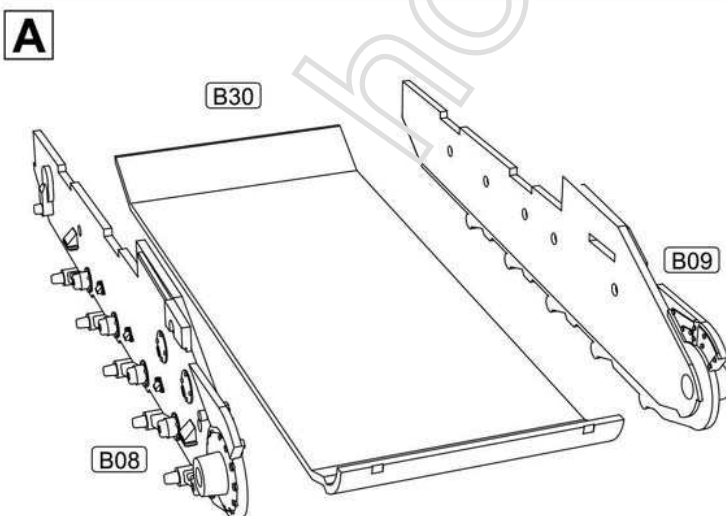

AMX-13 DCA

twin 30mm AA system

1/72 scale
Plastic model kit. Cat. #72447

Etched parts **E**

Check for historical photos of this AFV and other vehicles, up to date kit instructions, detailed descriptions of other ACE kits, new products and more at:
<http://www.acemodel.com.ua> or <https://www.facebook.com/acemodelkits/>

B12 to be installed from the inside of B13 and to be glued to B03 only.

Check rubber tracks fit and remove one or two tracks from a part R01 when necessary.

Painting and marking.

Wheel hubs have to be primed prior to adding the rubber tracks.
Колёсные диски обязательно грунтуют ДО установки гусениц.