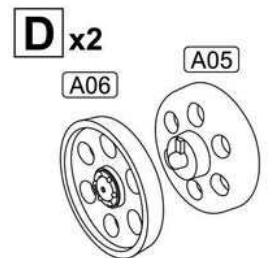

AMX-13 DCA

twin 30mm AA system

1/72 scale
Plastic model kit. Cat. #72447

Etched parts **E**

Check for historical photos of this AFV and other vehicles, up to date kit instructions, detailed descriptions of other ACE kits, new products and more at:
<http://www.acemodel.com.ua> or <https://www.facebook.com/acemodelkits/>

B12 to be installed from the inside of B13 and to be glued to B03 only.

Check rubber tracks fit and remove one or two tracks from a part R01 when necessary.

Painting and marking.

Wheel hubs have to be primed prior to adding the rubber tracks.
Колёсные диски обязательно грунтуют ДО установки гусениц.