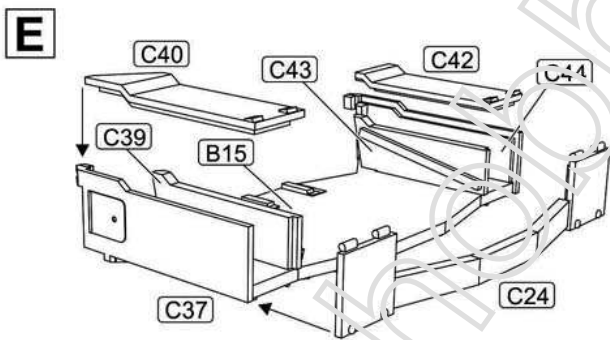

AMX-13 DCA

twin 30mm AA system

1/72 scale
Plastic model kit. Cat. #72447

Etched parts **E**

Check for historical photos of this AFV and other vehicles, up to date kit instructions, detailed descriptions of other ACE kits, new products and more at:
<http://www.acemodel.com.ua> or <https://www.facebook.com/acemodelkits/>

B12 to be installed from the inside of B13 and to be glued to B03 only.

Check rubber tracks fit and remove one or two tracks from a part R01 when necessary.

Painting and marking.

Wheel hubs have to be primed prior to adding the rubber tracks.
Колёсные диски обязательно грунтуют ДО установки гусениц.