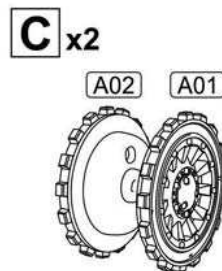

AMX-13 DCA

twin 30mm AA system

1/72 scale
Plastic model kit. Cat. #72447

Etched parts **E**

Check for historical photos of this AFV and other vehicles, up to date kit instructions, detailed descriptions of other ACE kits, new products and more at:
<http://www.acemodel.com.ua> or <https://www.facebook.com/acemodelkits/>

B12 to be installed from the inside of B13 and to be glued to B03 only.

Check rubber tracks fit and remove one or two tracks from a part R01 when necessary.

Painting and marking.

Wheel hubs have to be primed prior to adding the rubber tracks.
Колёсные диски обязательно грунтуют ДО установки гусениц.