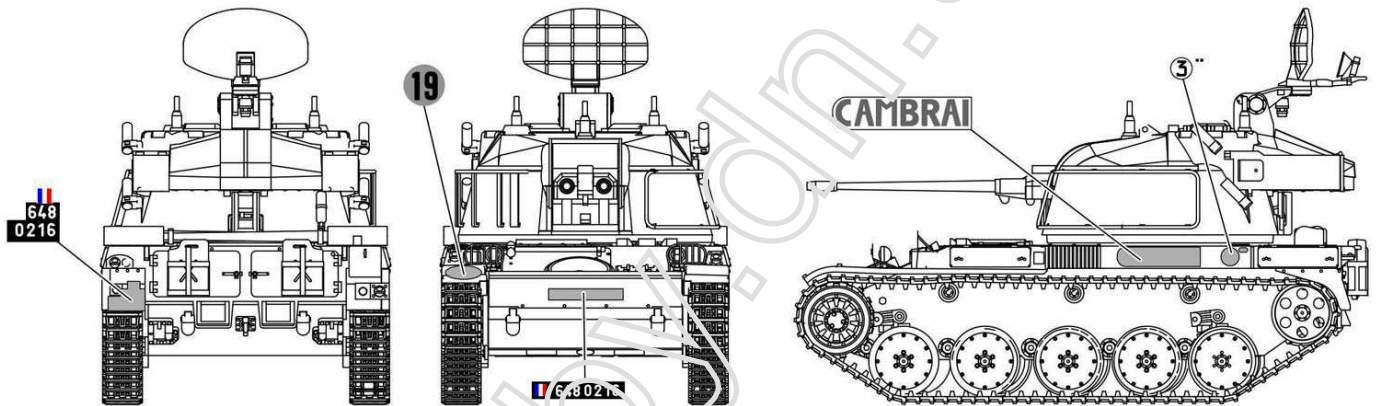

AMX-13 DCA with twin 30mm AA system, French Army, Unit unknown. Overall Vert Armée (French Olive Drab - similar to faded Gelboliv RAL 6014).
AMX-13 DCA со спаренной 30мм зенитной установкой, ВС Французской Республики. Французский оливково-зелёный (темнее RAL 6014)

AMX-13 DCA with twin 30mm AA system "Cambrai", French Army, Unit unknown. Overall Vert Armée (French Olive Drab - similar to faded Gelboliv RAL 6014).
AMX-13 DCA со спаренной 30мм зенитной установкой, ВС Французской Республики. Французский оливково-зелёный (темнее RAL 6014)