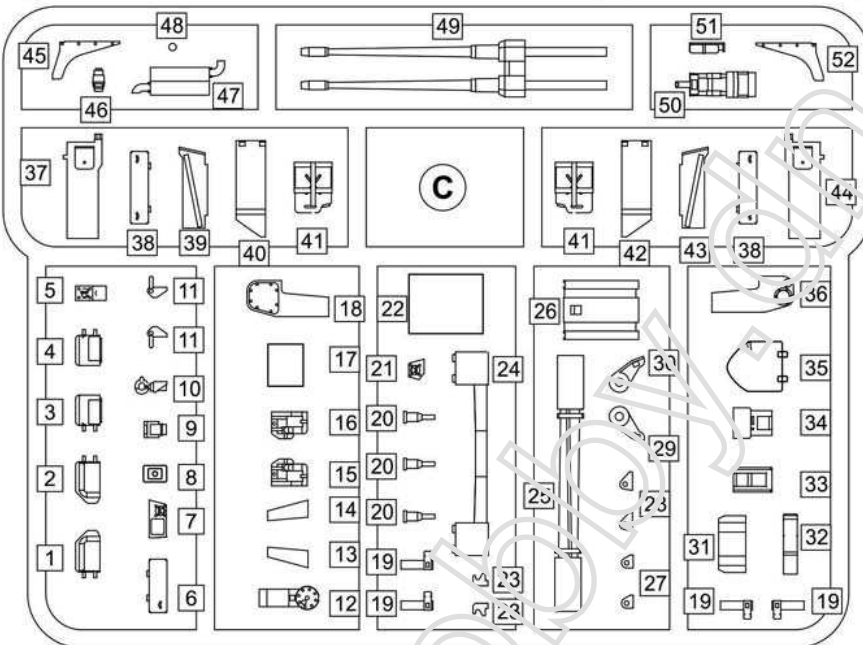

AMX-13 DCA

twin 30mm AA system

1/72 scale
Plastic model kit. Cat. #72447

Etched parts **E**

Check for historical photos of this AFV and other vehicles, up to date kit instructions, detailed descriptions of other ACE kits, new products and more at:
<http://www.acemodel.com.ua> or <https://www.facebook.com/acemodelkits/>

B12 to be installed from the inside of B13 and to be glued to B03 only.

Check rubber tracks fit and remove one or two tracks from a part R01 when necessary.

Painting and marking.

Wheel hubs have to be primed prior to adding the rubber tracks.
Колёсные диски обязательно грунтуют ДО установки гусениц.