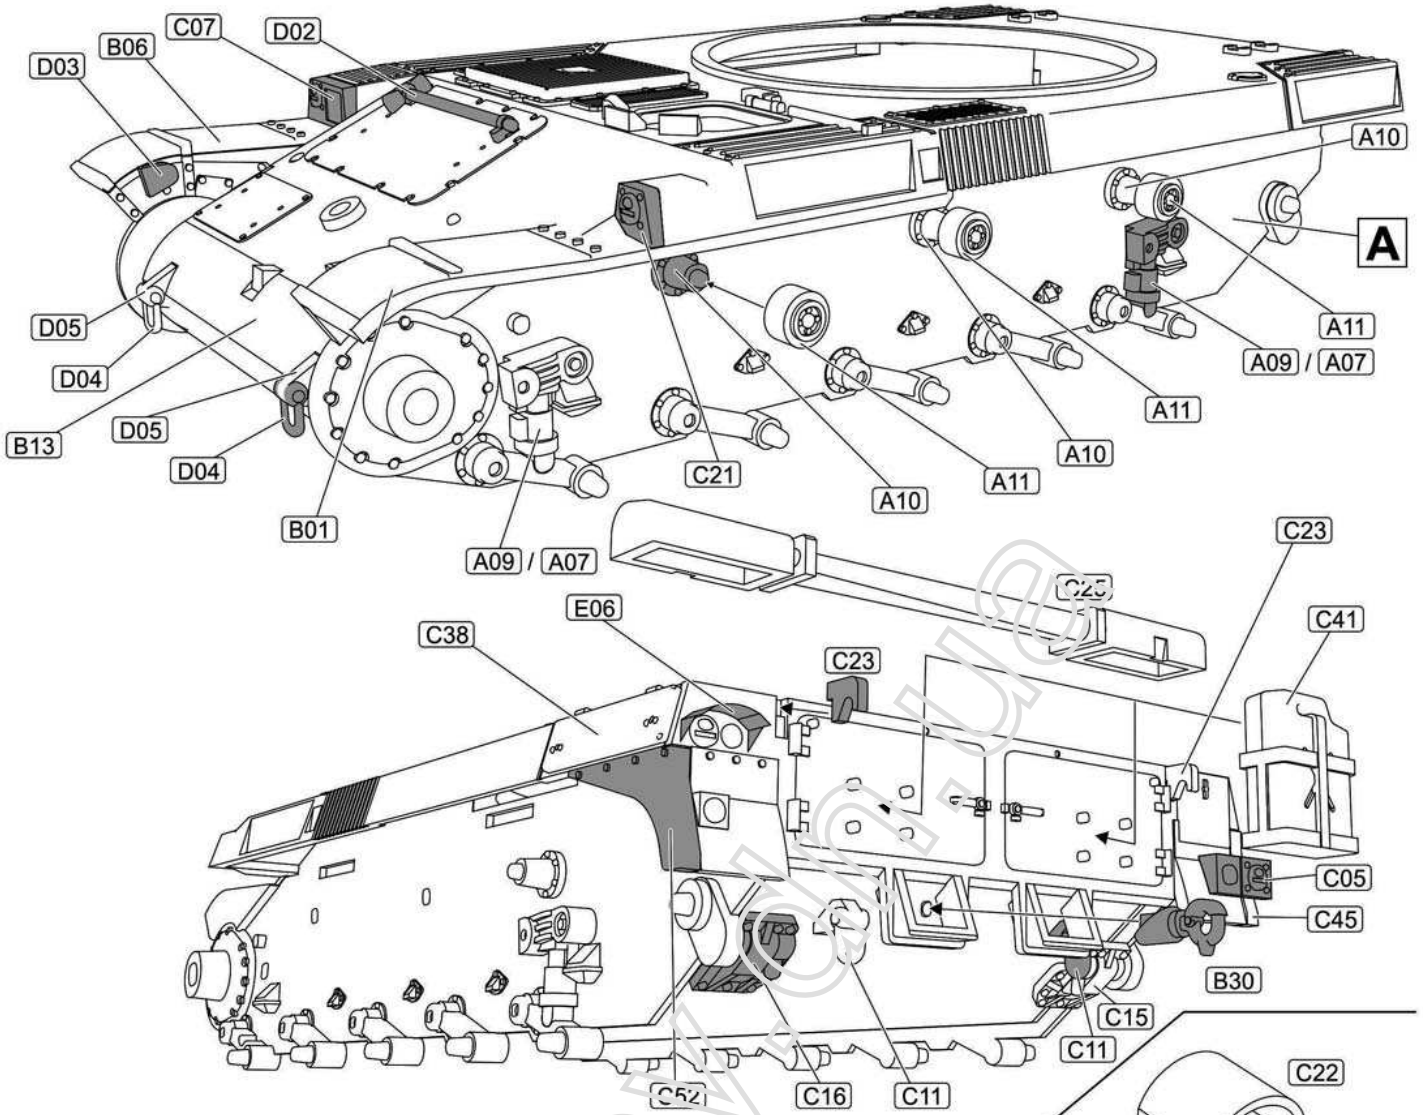

AMX-13 DCA

twin 30mm AA system

1/72 scale
Plastic model kit. Cat. #72447

Etched parts **E**

Check for historical photos of this AFV and other vehicles, up to date kit instructions, detailed descriptions of other ACE kits, new products and more at:
<http://www.acemodel.com.ua> or <https://www.facebook.com/acemodelkits/>

B12 to be installed from the inside of B13 and to be glued to B03 only.

Check rubber tracks fit and remove one or two tracks from a part R01 when necessary.

Painting and marking.

Wheel hubs have to be primed prior to adding the rubber tracks.
Колёсные диски обязательно грунтуют ДО установки гусениц.