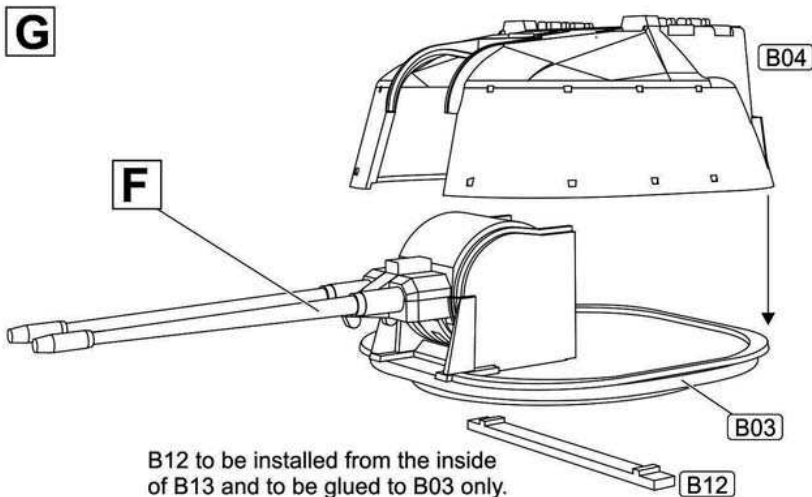

AMX-13 DCA

twin 30mm AA system

1/72 scale
Plastic model kit. Cat. #72447

Etched parts **E**

Check for historical photos of this AFV and other vehicles, up to date kit instructions, detailed descriptions of other ACE kits, new products and more at:
<http://www.acemodel.com.ua> or <https://www.facebook.com/acemodelkits/>

B12 to be installed from the inside of B13 and to be glued to B03 only.

Check rubber tracks fit and remove one or two tracks from a part R01 when necessary.

Painting and marking.

Wheel hubs have to be primed prior to adding the rubber tracks.
Колёсные диски обязательно грунтуют ДО установки гусениц.