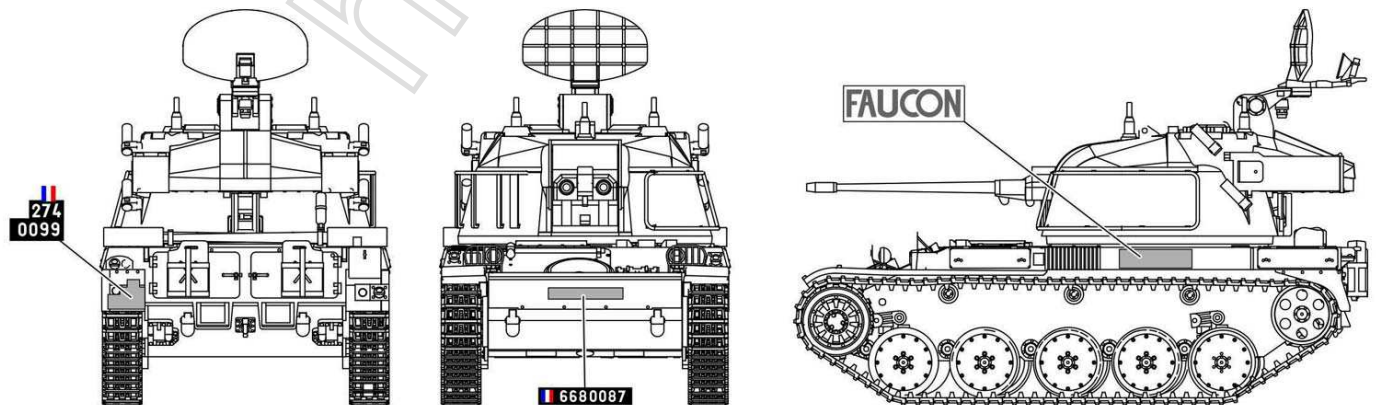

AMX-13 DCA with twin 30mm AA system "Faucon", French Army, Unit unknown. Overall Vert Armée (French Olive Drab - similar to faded Gelboliv RAL 6014).
AMX-13 DCA со спаренной 30мм зенитной установкой, ВС Французской Республики. Французский оливково-зелёный (темнее RAL 6014)