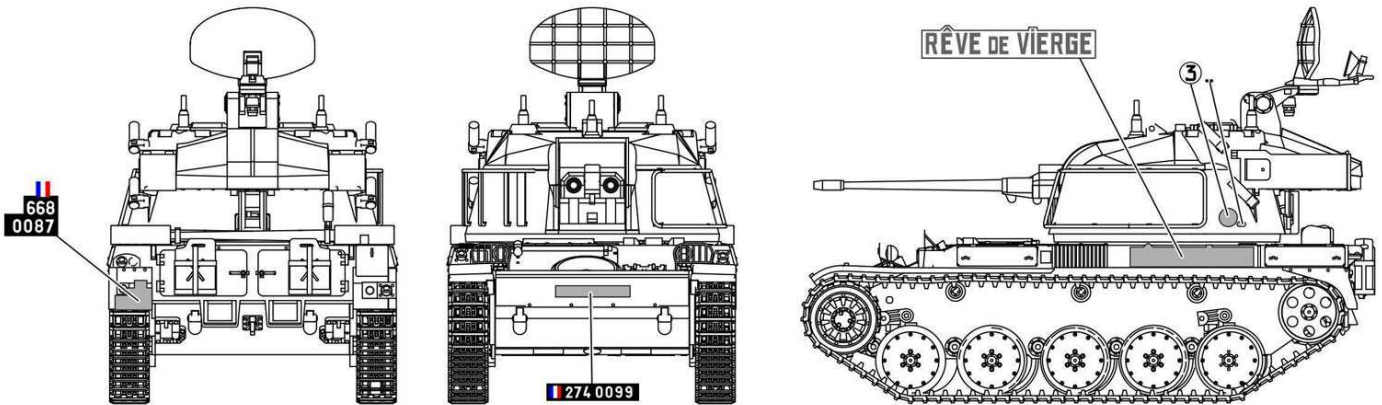

AMX-13 DCA

twin 30mm AA system

1/72 scale
Plastic model kit. Cat. #72447

Etched parts **E**

Check for historical photos of this AFV and other vehicles, up to date kit instructions, detailed descriptions of other ACE kits, new products and more at:
<http://www.acemodel.com.ua> or <https://www.facebook.com/acemodelkits/>

B12 to be installed from the inside of B13 and to be glued to B03 only.

Check rubber tracks fit and remove one or two tracks from a part R01 when necessary.

Painting and marking.

Wheel hubs have to be primed prior to adding the rubber tracks.
Колёсные диски обязательно грунтуют ДО установки гусениц.