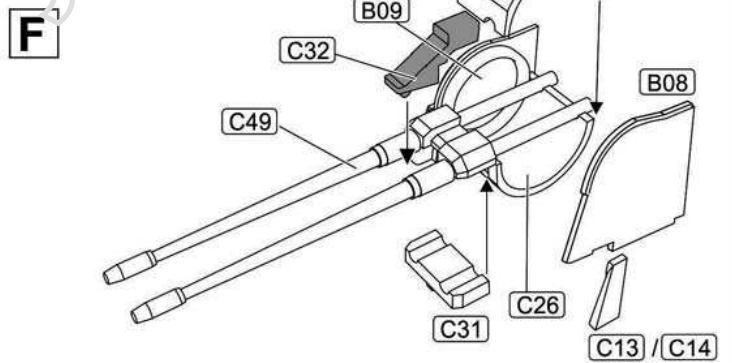

AMX-13 DCA

twin 30mm AA system

1/72 scale
Plastic model kit. Cat. #72447

Etched parts **E**

Check for historical photos of this AFV and other vehicles, up to date kit instructions, detailed descriptions of other ACE kits, new products and more at:
<http://www.acemodel.com.ua> or <https://www.facebook.com/acemodelkits/>

B12 to be installed from the inside of B13 and to be glued to B03 only.

Check rubber tracks fit and remove one or two tracks from a part R01 when necessary.

Painting and marking.

Wheel hubs have to be primed prior to adding the rubber tracks.
Колёсные диски обязательно грунтуют ДО установки гусениц.