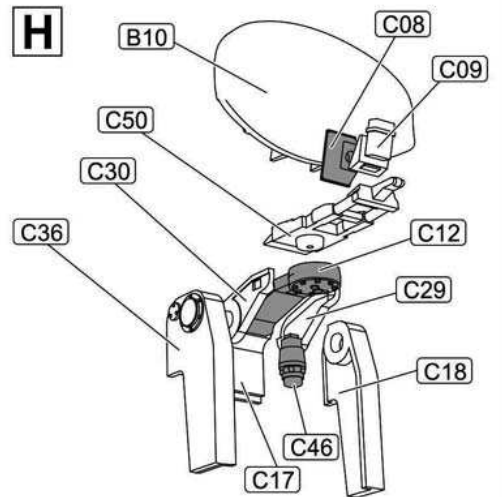

AMX-13 DCA

twin 30mm AA system

1/72 scale
Plastic model kit. Cat. #72447

Etched parts **E**

Check for historical photos of this AFV and other vehicles, up to date kit instructions, detailed descriptions of other ACE kits, new products and more at:
<http://www.acemodel.com.ua> or <https://www.facebook.com/acemodelkits/>

B12 to be installed from the inside of B13 and to be glued to B03 only.

Check rubber tracks fit and remove one or two tracks from a part R01 when necessary.

Painting and marking.

Wheel hubs have to be primed prior to adding the rubber tracks.
Колёсные диски обязательно грунтуют ДО установки гусениц.