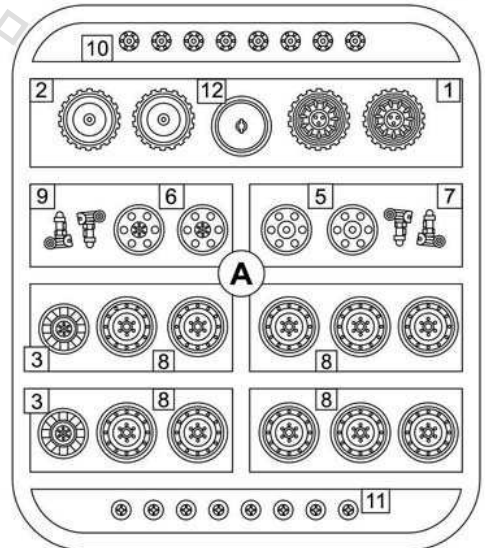

AMX-13 DCA

twin 30mm AA system

1/72 scale
Plastic model kit. Cat. #72447

Etched parts **E**

Check for historical photos of this AFV and other vehicles, up to date kit instructions, detailed descriptions of other ACE kits, new products and more at:
<http://www.acemodel.com.ua> or <https://www.facebook.com/acemodelkits/>

B12 to be installed from the inside of B13 and to be glued to B03 only.

Check rubber tracks fit and remove one or two tracks from a part R01 when necessary.

Painting and marking.

Wheel hubs have to be primed prior to adding the rubber tracks.
Колёсные диски обязательно грунтуют ДО установки гусениц.