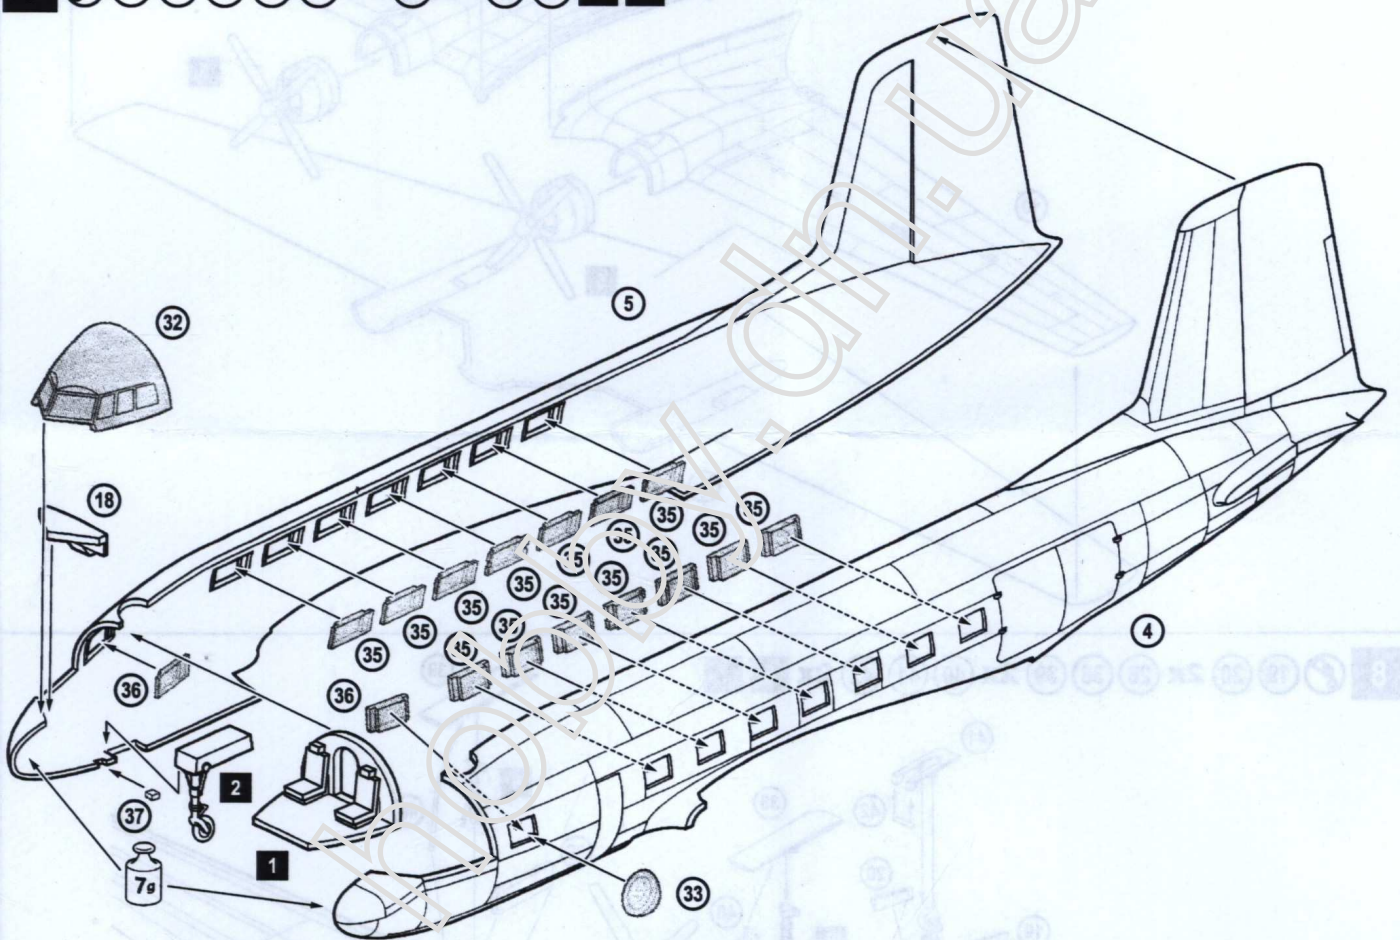

3 4 5 18 32 33 14x 35 2x 36 37 1 2