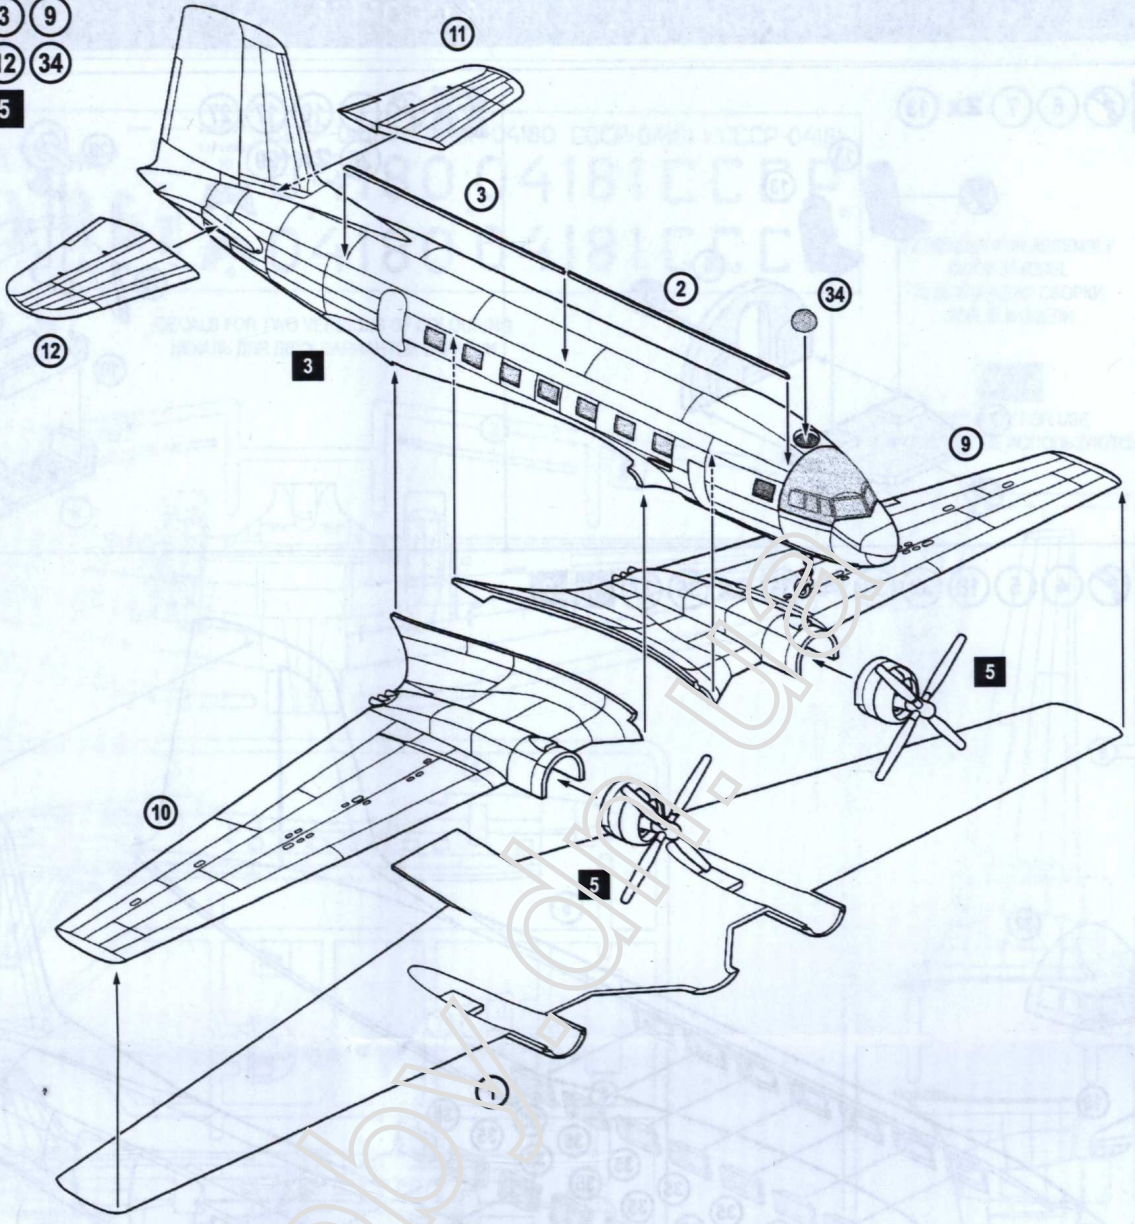

1. 7 1 2 3 9
   10 11 12 34
   3 2x 5