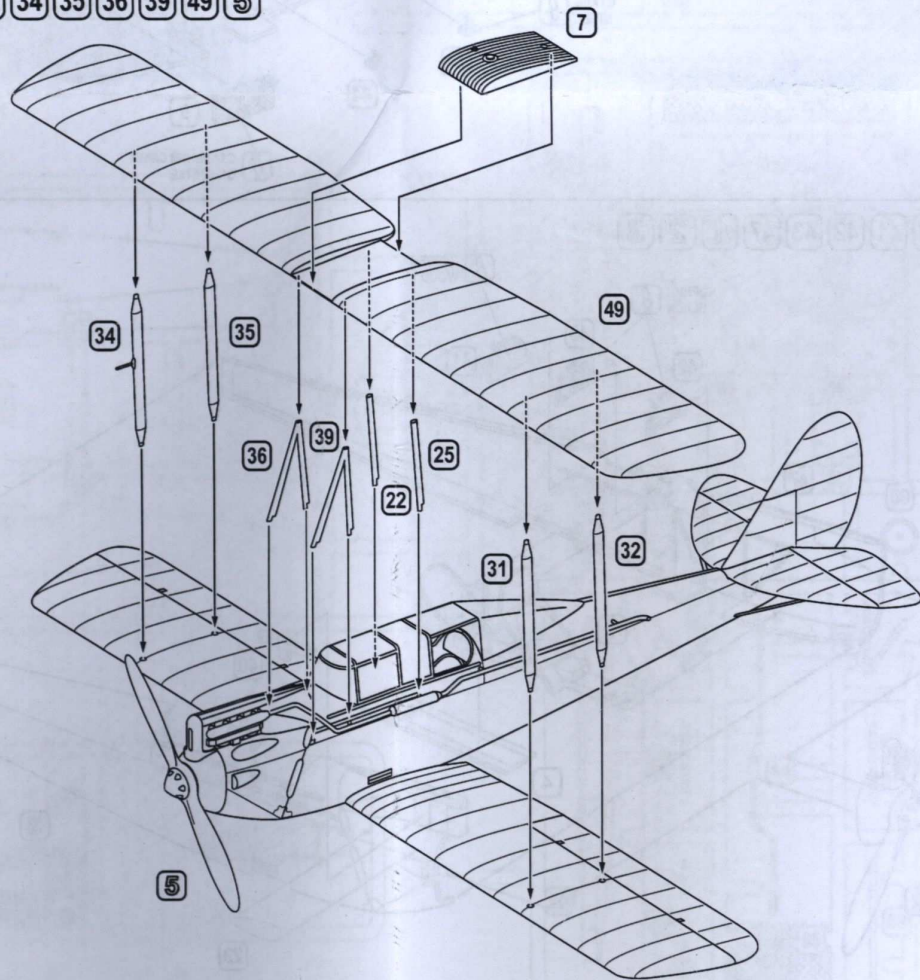

**GB** De Havilland DH-60 became an ancestor of the whole Moth airplanes family, which made a revolution in aircraft building of Great Britain. DH-60 prototype made its maiden flight in February 1925. The final version of the airplane was approved in 1927 and was produced in some modifications. 1640 airplanes of given type were produced in total. DH-60 was used as a tourist and sports airplane and as an airplane for a long-distance flight.

1 3 15 16 27 30

2 11 13 28

3 9 2X 44 45

4 4 29 40 41 42 43 47 1 2 3

5 10 23 26 48 50 51 53 64 45

6 7 22 25 31 32 34 35 36 39 49 5

7 55 57 60 61 62 63  
67 68 69 70 6

8 56 4X 58 2X 59 2X 71 7  
8