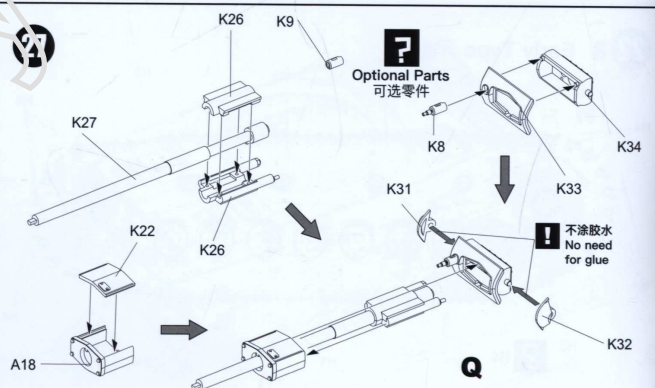

28

29

P11

Panzer IV Resin Commander
SS 12th Panzer Division For Border Model

JASON
Figure designed and sculpted by JASON STUDIO

Pz IV Ausf. H

H Early with side armour

PAINTING AND MARKING GUIDE