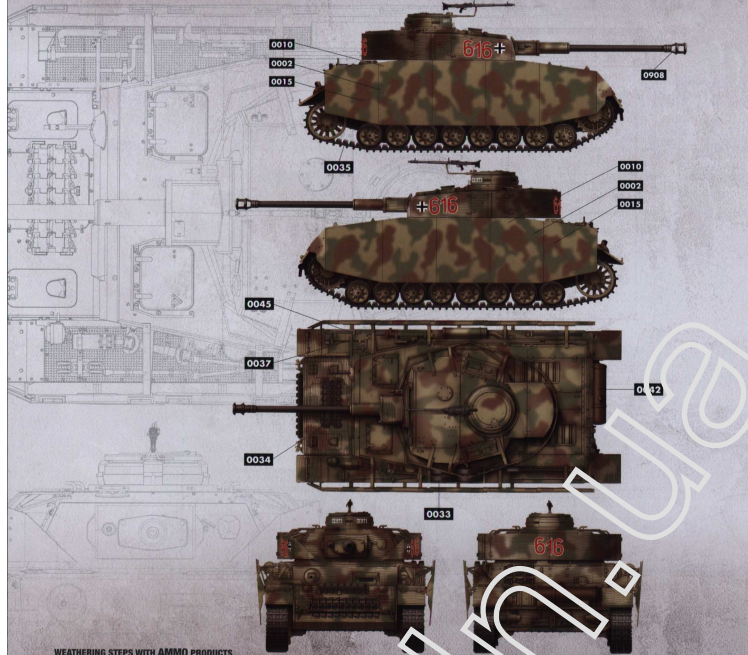

Pz. IV Ausf. H

H Mid with side armour

PAINTING AND MARKING GUIDE

BORDER MODEL REF: H Mid 6 Panzer Reg. 12 SS Pz Div. spring 1944, North Belgium

AMG-0035 Dark Tracks	AMG-0034 Rust Tracks	AMG-0033 Rubber & Tires	AMG-0042 Old Rust
AMG-0045 Gun Metal	AMG-0010 RAL 7038 Dunkelgrün (Mott) / Dunkelgrün Base	AMG-0002 RAL 6003 Olivgrün (PZ)	AMG-0015 RAL 8017 Blauschwarz
AMG-0037 New Wood			

WEATHERING STEPS WITH AMMO PRODUCTS