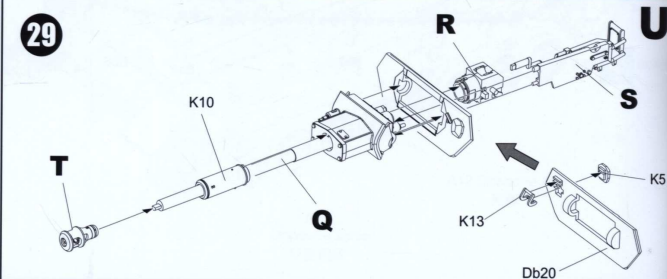

28

29

P11

Panzer IV Resin Commander
SS 12th Panzer Division For Border Model

JASON
Figure designed and sculpted by JASON STUDIO

Pz IV Ausf. H

H Early with side armour

PAINTING AND MARKING GUIDE