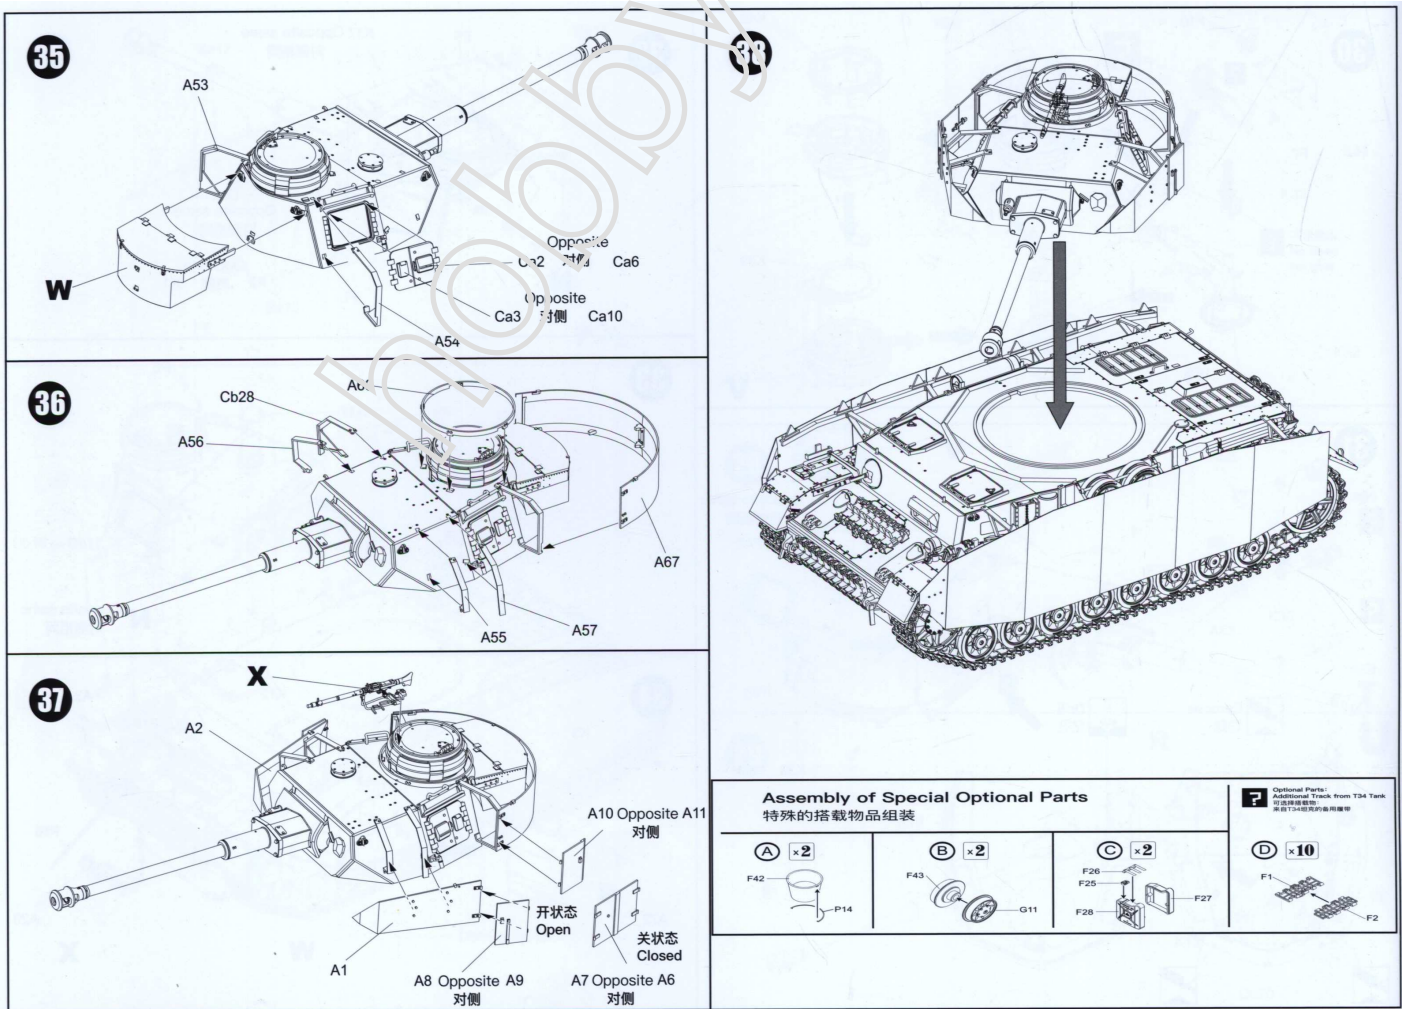

28

29

P11

Panzer IV Resin Commander
SS 12th Panzer Division For Border Model

JASON
Figure designed and sculpted by JASON STUDIO

Pz IV Ausf. H

H Early with side armour

PAINTING AND MARKING GUIDE