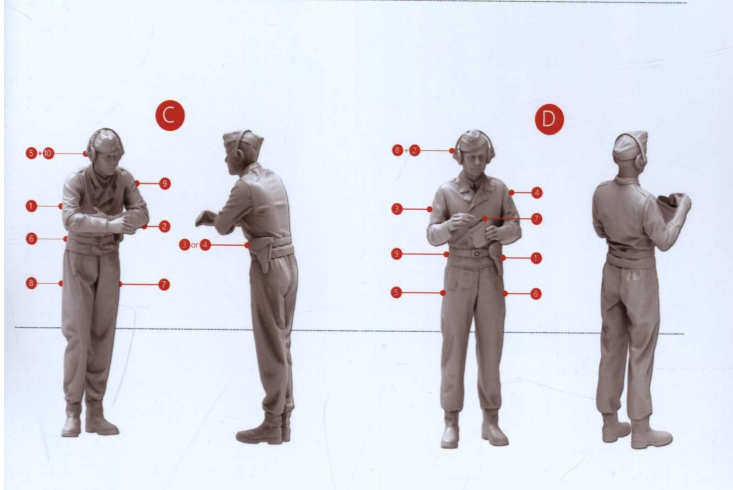

Pz IV Ausf. H

H Early with side armour

PAINTING AND MARKING GUIDE

H Early 4th Armored Division 35th Armored Regiment

AMG-0035 Dark track	AMG-0034 Rust Tracks	AMG-0033 Rubber & Tires	AMG-0042 Old Rust
AMG-0004	AMG-0010 RAL 7028 Dunkelgelb (Hk War)	AMG-0002 RAL 6003 Olivgrün DF12	RAL 8017 Graublau
AMG-0036			AMG-0015

1 GENERAL WASH
A.MIG-1000 Brown Wash for Dark Yellow

2 FILTER
A.MIG-1511 Brown for Dark Yellow

3 STREAKING
A.MIG-1203 Streaking Grime

4 TRACKS WASH
A.MIG-1602 Tracks Wash

5 RUST
A.MIG-1204 Streaking Rust Effects

6 DUST
A.MIG-3010 Concrete

7 MUD
A.MIG-1702 Turned Earth

8 SPLASHES
A.MIG-1711 Dry Shells

9 FUEL
A.MIG-1409 Fuel Stains

10 OIL
A.MIG-1408 Fresh Engine Oil

www.milgrimart.com