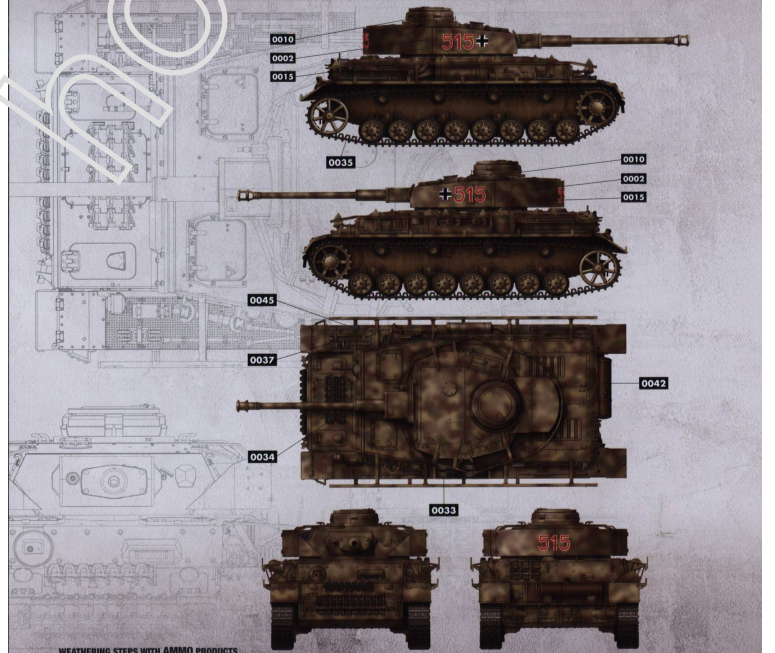

WEATHERING STEPS WITH AMMO PRODUCTS