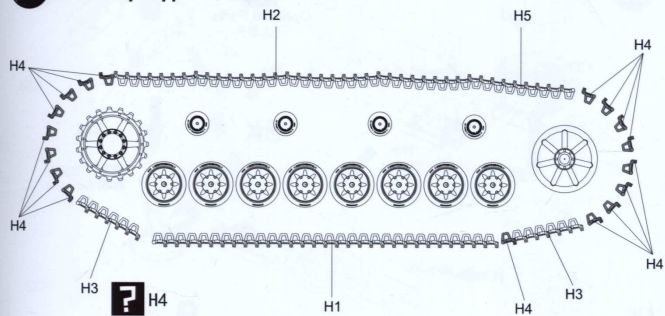

22a Early Type 早期型