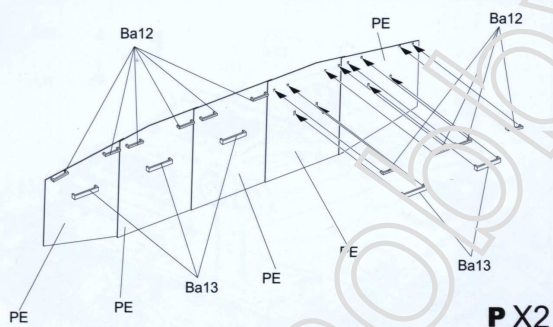

22a Early Type 早期型

22b Middle Type 中期型

23

24

25

26

27

28

29