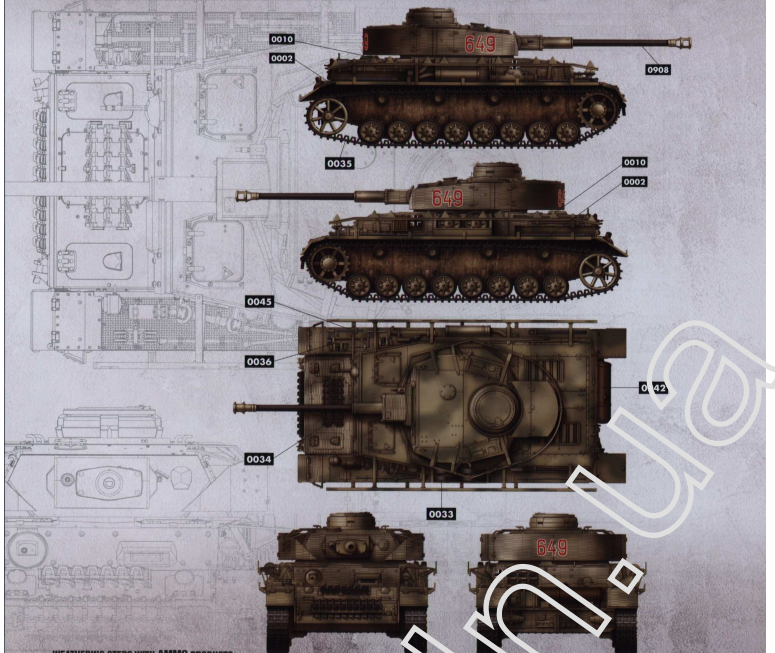

Pz. IV Ausf. H

H Early without side armour

PAINTING AND MARKING GUIDE

BORDER MODEL REF:

H Early Winter LAH Armored Division No 649

- AMG-0035 Dark Tracks
- AMG-0034 Rust Tracks
- AMG-0033 Rubber & Tires
- AMG-0042 Old Rust
- AMG-0045 Gun Metal
- BAL 703 Dark Grey (Old War)
- AMG-0002 BAL 8003 Chugin (pt.2)
- AMG-0908 Dunkelgrün Base
- AMG-0036 Old Wood

WEATHERING STEPS WITH AMMO PRODUCTS

Pz. IV Ausf. H

H Early without side armour

PAINTING AND MARKING GUIDE

BORDER MODEL REF:

H Early Winter LAH Armored Division

- AMG-0035 Dark Tracks
- AMG-0034 Rust Tracks
- AMG-0033 Rubber & Tires
- AMG-0042 Old Rust
- AMG-0045 Gun Metal
- BAL 703 Dark Grey (Old War)
- AMG-0002 BAL 8003 Chugin (pt.2)
- BAL 8017 Stuckbraun
- AMG-0037 Wood