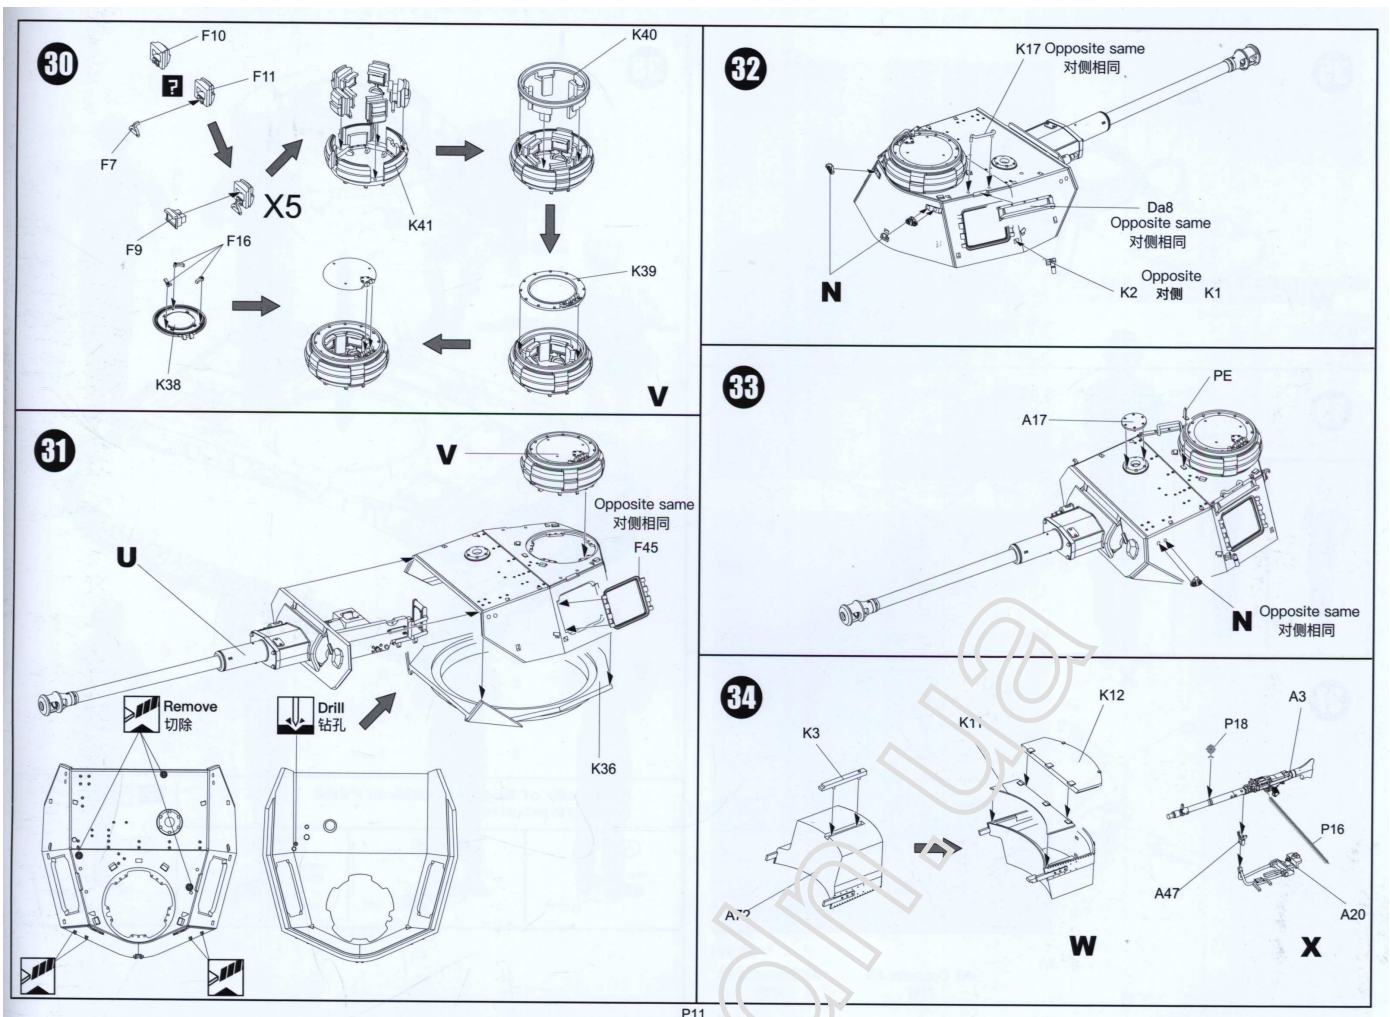

28

29

P11

Panzer IV Resin Commander
SS 12th Panzer Division For Border Model

JASON
Figure designed and sculpted by JASON STUDIO

Pz IV Ausf. H

H Early with side armour

PAINTING AND MARKING GUIDE