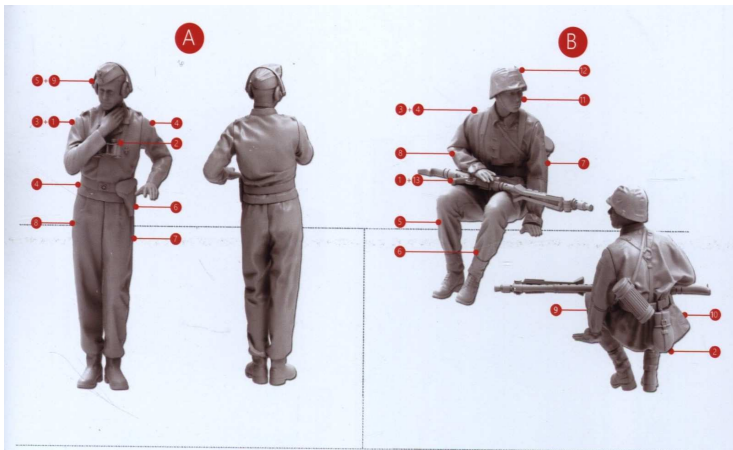

Panzer IV Resin Commander
SS 12th Panzer Division For Border Model