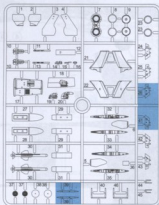

1:72 GOLDEN WINGS SERIES

Sea Vixen FAW.1

KIT NO:5051

A

B

C

E