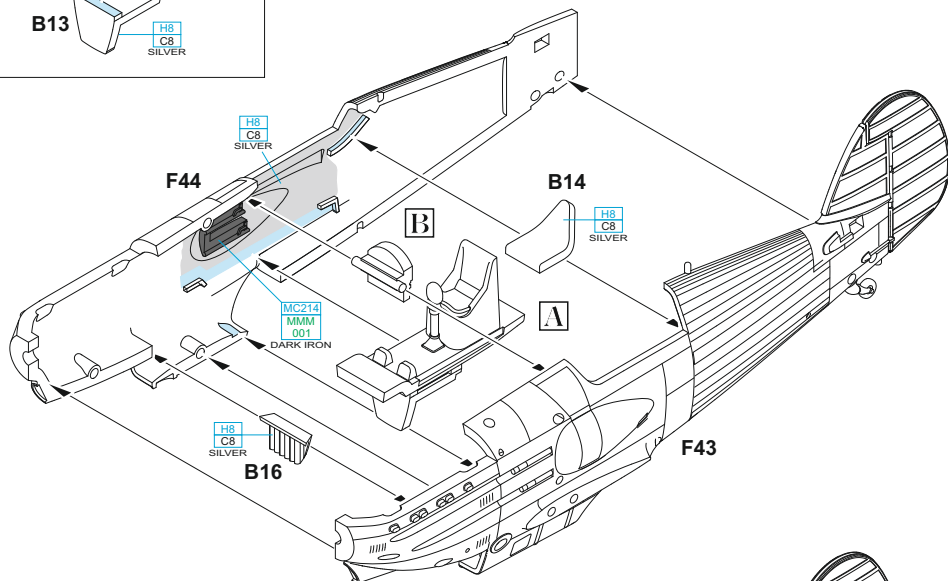

B

H12 MMP C33 047
FLAT BLACK

B15

B5 ↔ **B6**

B40 ↔ **B41**