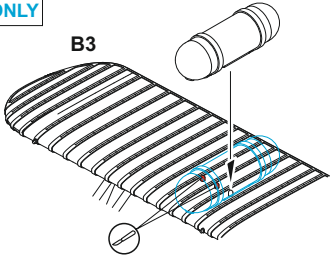

★ B41 ? B6 ★
B6 - MARKING A ONLY

? **MARKING D ONLY**

B9
B10