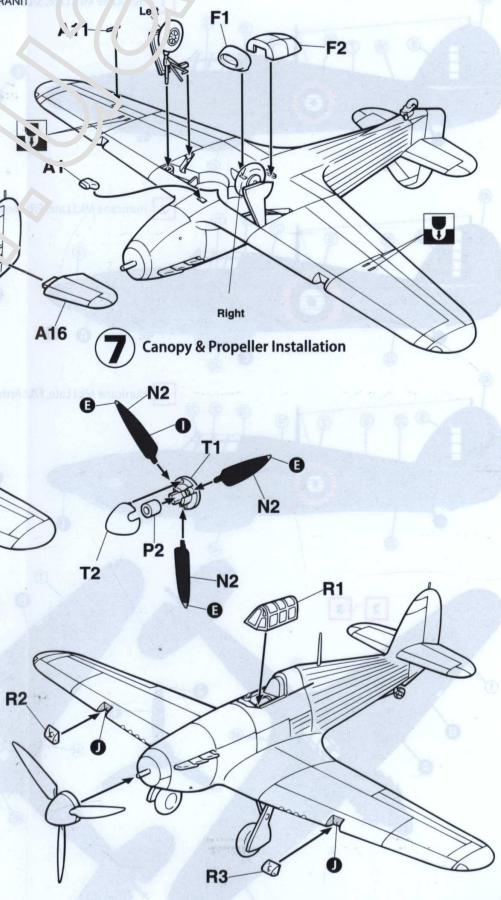

7 Canopy & Propeller Installation