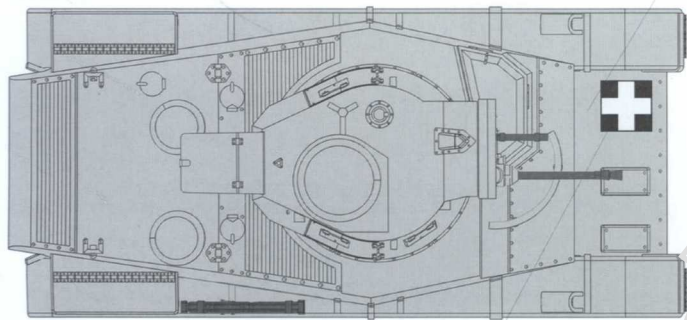

Please read the instruction before assembly. Obey sequence of assembly like in instruction. Glue and paints not included.

Ramka B / Frame B x2

Ramka A / Frame A

Ramka C / Frame C

Ramka E / Frame E

Ramka G / Frame G

IBG Models
ul. Benedykta Hertza 2
04-603 Warszawa
Poland

Tel. +48 22 8159150
ibgsc@ibg.com.pl
www.ibg.com.pl
www.ibgmodels.com

Etap 8
Step 8

Etap 9
Step 9

Etap 11
Step 11

Etap 10
Step 10

Kalkomania / Decal

	Vallejo Model Color	AK Interactive	PACTRA
Olive Green	A 890	AK746	106
Grey Brown	B 822	AK722	105
Dark Yellow	C 978	AK007	104
Gunmetal Grey	D 863	AK798	75
Black	E 950	AK735	46