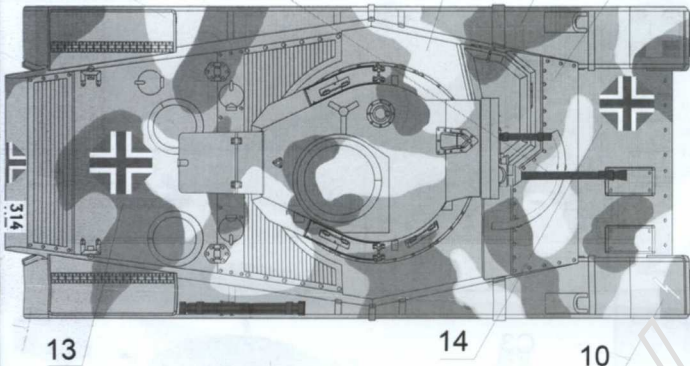

Please read the instruction before assembly. Obey sequence of assembly like in instruction. Glue and paints not included.

Ramka B / Frame B x2

Ramka A / Frame A

Ramka C / Frame C

Ramka E / Frame E

Ramka G / Frame G

IBG Models
ul. Benedykta Hertza 2
04-603 Warszawa
Poland

Tel. +48 22 8159150
ibgsc@ibg.com.pl
www.ibg.com.pl
www.ibgmodels.com

Etap 8
Step 8

Etap 9
Step 9

Etap 11
Step 11

Etap 10
Step 10

Kalkomania / Decal

	Vallejo Model Color	AK Interactive	PACTRA
Olive Green	A 890	AK746	106
Grey Brown	B 822	AK722	105
Dark Yellow	C 978	AK007	104
Gunmetal Grey	D 863	AK798	75
Black	E 950	AK735	46