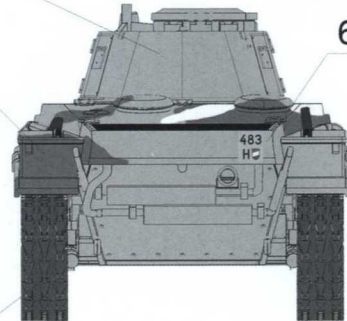

Kalkomania / Decal

E D C B A

	Vallejo Model Color	AK Interactive	PACTRA	HATAKA Hobby
Olive Green	A 890	AK746	106	A196
Grey Brown	B 822	AK722	105	A195
Dark Yellow	C 973	AK007	104	A197
Gunmetal Grey	D 763	AK798	75	A106
Black	E 950	AK735	46	A100

7 8

C B A

D