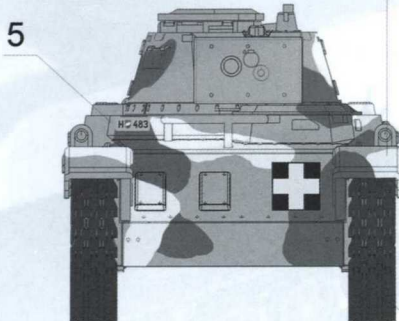

Kalkomania / Decal

E D C B A

	Vallejo Model Color	AK Interactive	PACTRA	HATAKA Hobby
Olive Green	A 890	AK746	106	A196
Grey Brown	B 822	AK722	105	A195
Dark Yellow	C 973	AK007	104	A197
Gunmetal Grey	D 763	AK798	75	A106
Black	E 950	AK735	46	A100

7 8

C B A

D