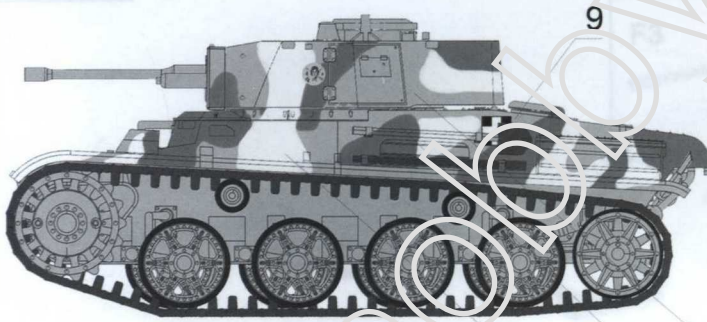

Vallejo Model Color	AK Interactive	PACTRA	HATAKA Hobby
Olive Green	A 890	AK746	106	A196
Grey Brown	B 822	AK722	105	A195
Dark Yellow	C 973	AK007	104	A197
Gunmetal Grey	D 763	AK798	75	A106
Black	E 950	AK735	46	A100

7 8