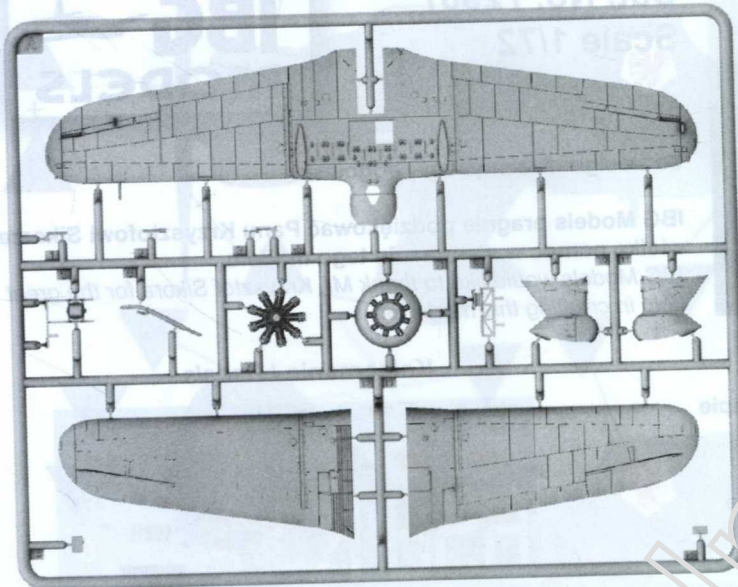

Elementy modelu
Elements of the model kit

Ramka A / Frame A