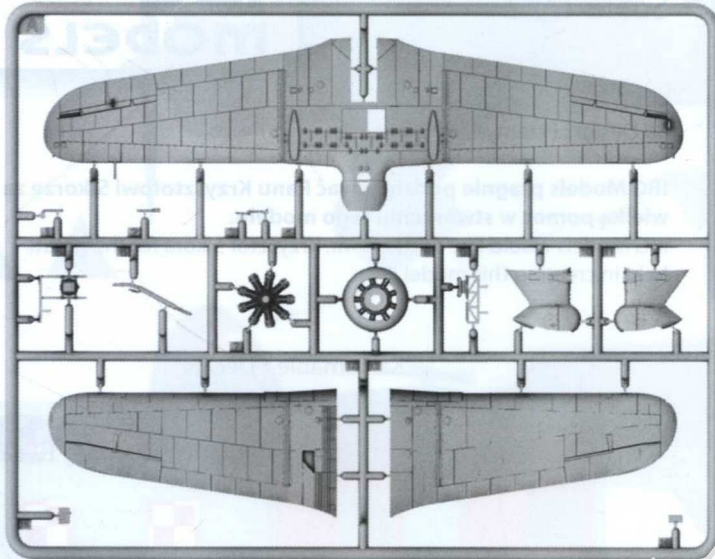

Elementy modelu

Elements of the model kit

Ramka A / Frame A