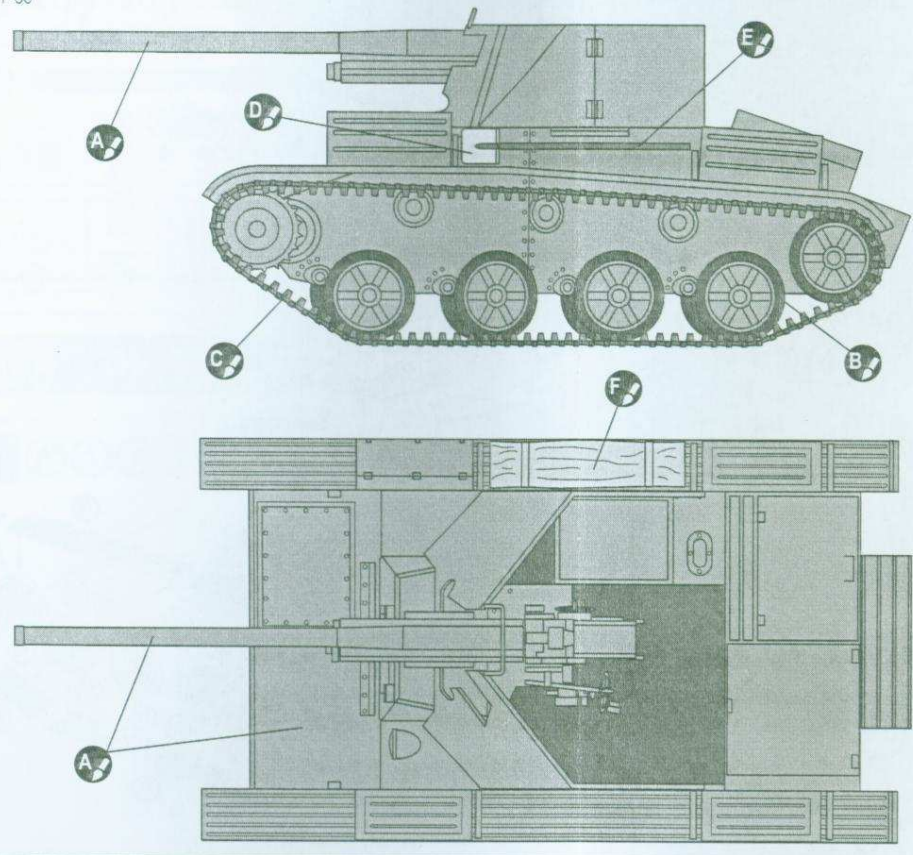

PLASTIC MODEL KITS
LIMITED EDITION
CAT.NO.7268

WIDTH : 34 mm
LENGTH : 75 mm
PARTS : 191 pieces
SCALE:1/72

 The TACAM (Tun Anticar pe Afet Mobil - Self-propelled Anti-tank Gun) was a Romanian tank destroyer used during World War II. It was built by removing the turret of captured T-60 light tanks and building a pedestal to mount an ex-Soviet 76.2 mm F-22 field gun in its place. A three-sided fighting compartment was built to protect the gun and its crew. In 1943, it was built 34 self-propelled anti-tank guns.

THE SCHEME OF ASSEMBLY / СХЕМА СБОРКИ

1 1 4 5 7 27

2 2 11 13 17 2x 35 37 1

3 29 30 37 2

5 40 41 44 46 50 54 55 59 60 61 62 2x 75 4

4 42 43 48 49 51 52 63 65

6 45 58 64 2x 77 87 88 91

92 93 94 95 96 98 100 5

7 2x 69 10x 70 8x 71 6x 76 2x 78

30x 80 2x 82 2x 83 2x 84 6

8 3x 73 3x 85
3x

9 72 3x 74 86
99 7 8

10 6 18 33 4x 39 56 72 3x 74 89
101 3 2x 8 9

THE SCHEME OF COLOURING / СХЕМА ОКРАСКИ

TACAM T-60

- A** HUMBROL 102 OLIVE GREEN ОЛИВКОВО-ЗЕЛЕНЬИЙ
- B** HUMBROL 33 BLACK ЧЕРНЫЙ
- C** HUMBROL 173 TRACK COLOUR ТРАКОВЫЙ
- D** HUMBROL 27003 STEEL СТАЛЬ
- E** HUMBROL 110 WOOD ДЕРЕВО
- F** HUMBROL 26 KHAKI ХАКИ