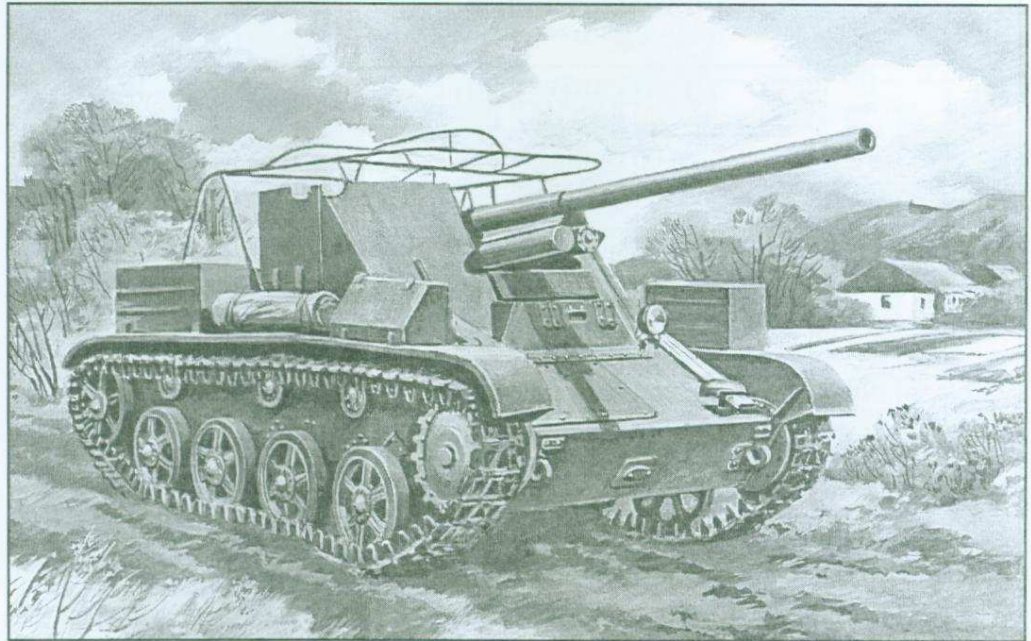

PLASTIC MODEL KITS
LIMITED EDITION
CAT.NO.7268

WIDTH : 34 mm
LENGTH : 75 mm
PARTS : 191 pieces
SCALE:1/72

 The TACAM (Tun Anticar pe Afet Mobil - Self-propelled Anti-tank Gun) was a Romanian tank destroyer used during World War II. It was built by removing the turret of captured T-60 light tanks and building a pedestal to mount an ex-Soviet 76.2 mm F-22 field gun in its place. A three-sided fighting compartment was built to protect the gun and its crew. In 1943, it was built 34 self-propelled anti-tank guns.

 Румынская противотанковая САУ TACAM (Tun Anticar pe Afet Mobil) была построена в 1943 году на основе трофейных советских танков Т-60 и трофейных советских пушек Ф-22. Всего было выпущено 34 САУ.

The model is executed on technology short run and is intended only for experienced modelers
Word-wide distributor for MW kits: IBG, Warsawa, Poland
Fax: (4822) 842-56-29; E-Mail: ibgsc@ibg.com.pl