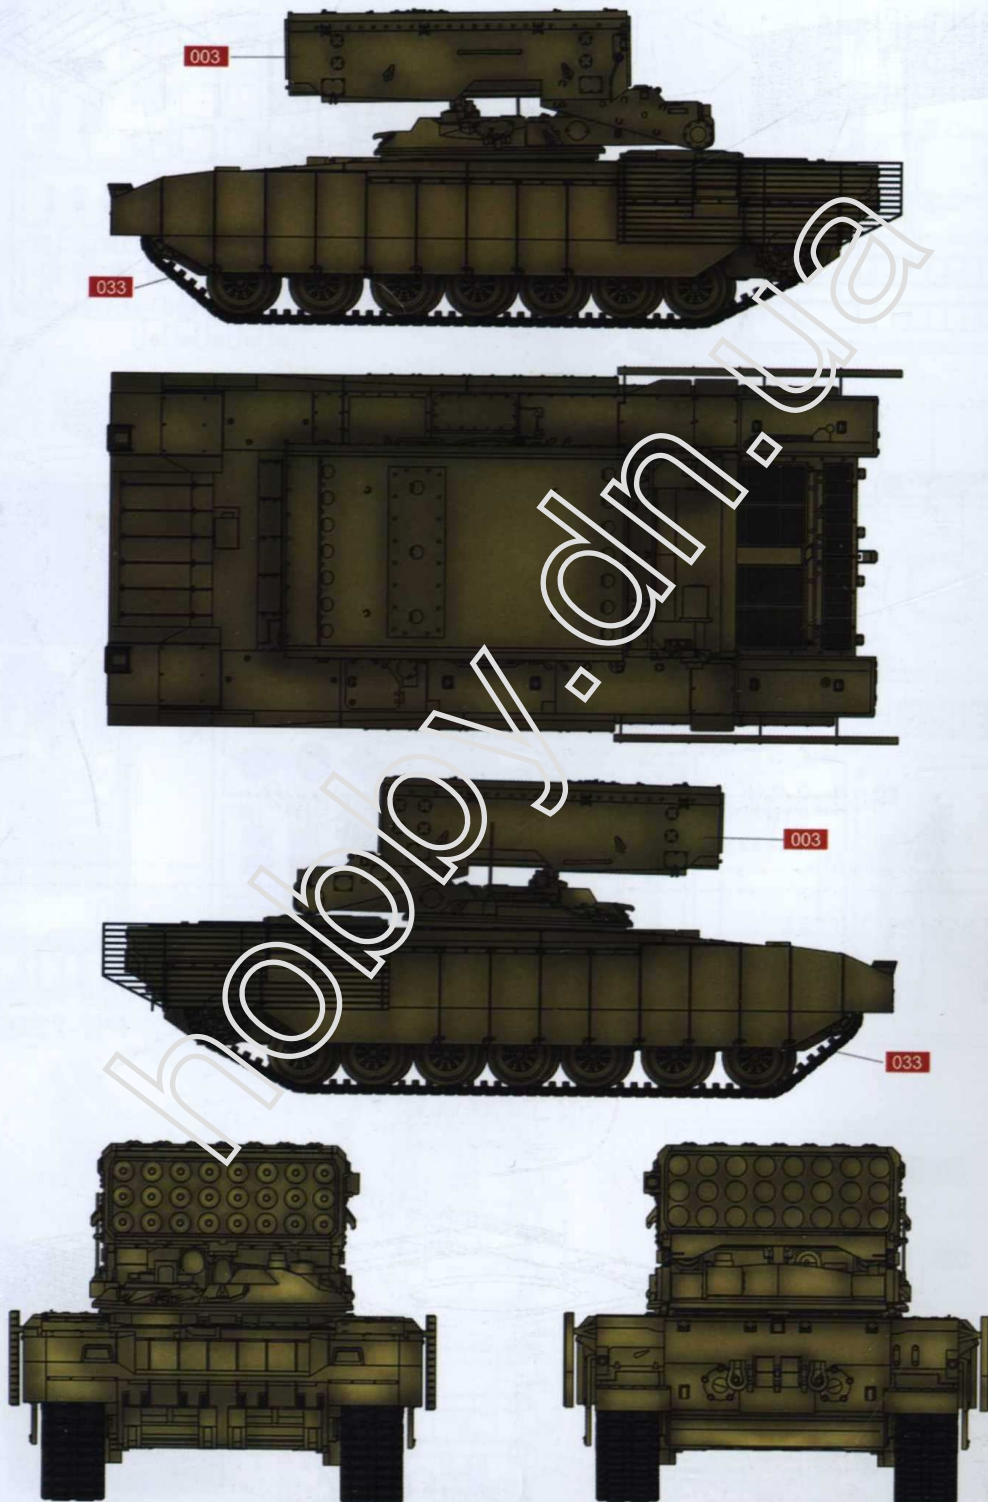

1 attaching turret parts 1

2 attaching turret parts 2

3 attaching turret parts 3

4 attaching turret parts 4

5 attaching turret parts 5

6 attaching turret parts 6

7 attaching side skirts

8 attaching up hull 1

9 attaching up hull 2

10 attaching wheels 1

11 attaching wheels 2

12 attaching tracks

13 attaching up hull 4

14 attaching slat armour 1

15 attaching slat armour 2

16 attaching slat armour 3

7 attaching hull

8 attaching turret

ON ARMATA UNIVERSAL COMBAT PLATFORM TOS-2 PROSPECTIVE THERMOBARIC MULTIPLE LAUNCH ROCKET SYSTEM

modelcollect

A.MIG 011	RAL 7025 DUNKELGELB AUS '44 DG 1	A.MIG 014	RAL 8012 ROTBRAUN	A.MIG 003	RAL 6011 RESEDAGRÜN	A.MIG 033	Rubber & Tires	A.MIG 045	GUN METAL	A.MIG 095	CRYSTAL SMOKE
A.MIG 037	NEW WOOD	A.MIG 192	POLISHED METAL								