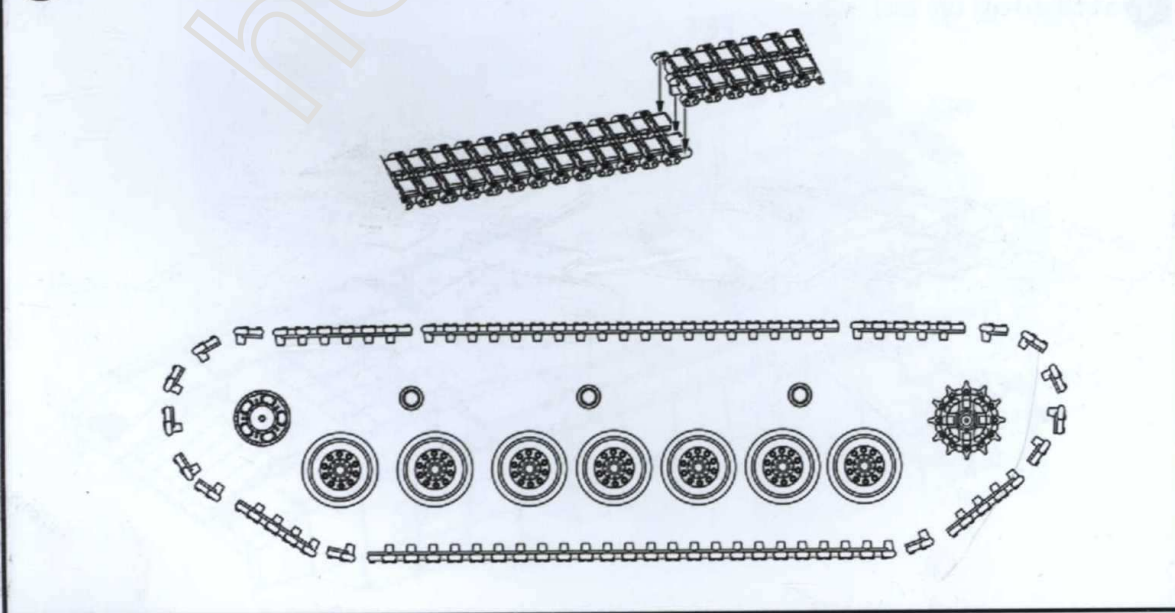

1 attaching turret parts 1

2 attaching turret parts 2

3 attaching turret parts 3

4 attaching turret parts 4

5 attaching turret parts 5

6 attaching turret parts 6

7 attaching side skirts

8 attaching up hull 1

9 attaching up hull 2

10 attaching wheels 1

11 attaching wheels 2

12 attaching tracks

13 attaching up hull 4

14 attaching slat armour 1

15 attaching slat armour 2

16 attaching slat armour 3

7 attaching hull

8 attaching turret

ON ARMATA UNIVERSAL COMBAT PLATFORM TOS-2 PROSPECTIVE THERMOBARIC MULTIPLE LAUNCH ROCKET SYSTEM

modelcollect

A.MIG 011	RAL 7025 DUNKELGELB AUS '44 DG 1	A.MIG 014	RAL 8012 ROTBRAUN	A.MIG 003	RAL 6011 RESEDAGRÜN	A.MIG 033	Rubber & Tires	A.MIG 045	GUN METAL	A.MIG 095	CRYSTAL SMOKE
A.MIG 037	NEW WOOD	A.MIG 192	POLISHED METAL								