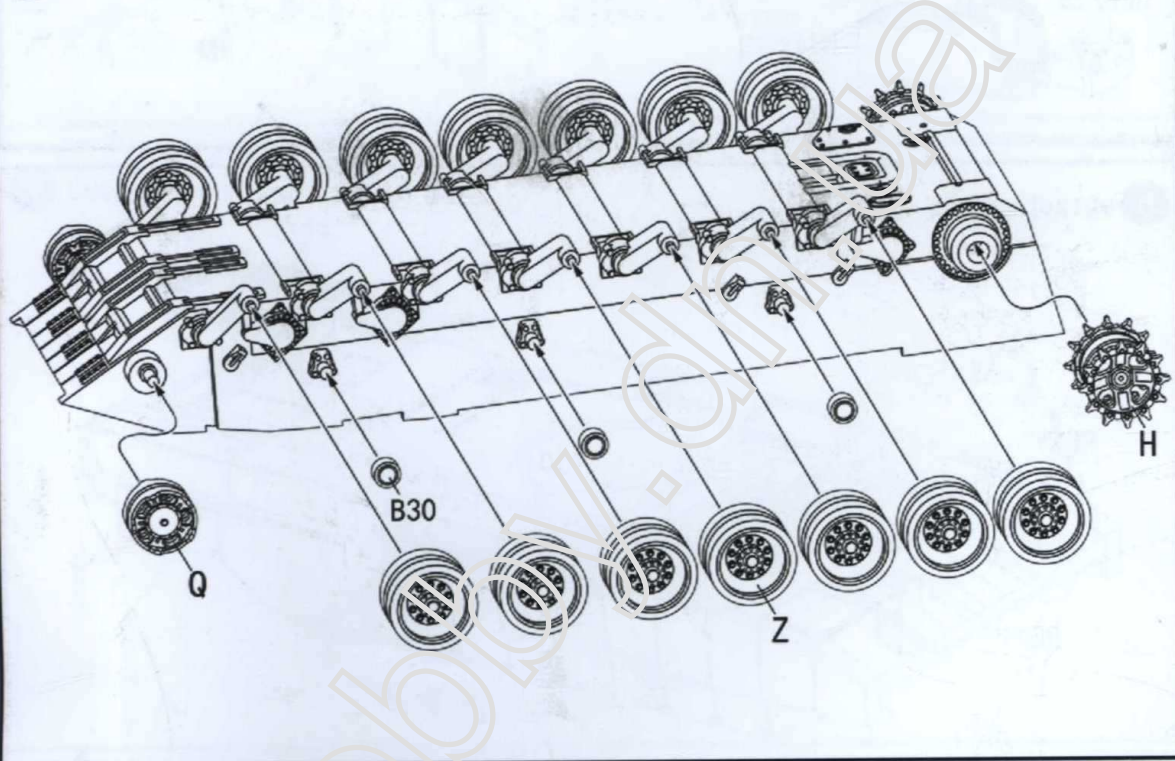

1 attaching turret parts 1

2 attaching turret parts 2

3 attaching turret parts 3

4 attaching turret parts 4

5 attaching turret parts 5

6 attaching turret parts 6

7 attaching side skirts

8 attaching up hull 1

9 attaching up hull 2

10 attaching wheels 1

11 attaching wheels 2

12 attaching tracks

13 attaching up hull 4

14 attaching slat armour 1

15 attaching slat armour 2

16 attaching slat armour 3

7 attaching hull

8 attaching turret

ON ARMATA UNIVERSAL COMBAT PLATFORM TOS-2 PROSPECTIVE THERMOBARIC MULTIPLE LAUNCH ROCKET SYSTEM

modelcollect

A.MIG 011	RAL 7025 DUNKELGELB AUS '44 DG 1	A.MIG 014	RAL 8012 ROTBRAUN	A.MIG 003	RAL 6011 RESEDAGRÜN	A.MIG 033	Rubber & Tires	A.MIG 045	GUN METAL	A.MIG 095	CRYSTAL SMOKE
A.MIG 037	NEW WOOD	A.MIG 192	POLISHED METAL								