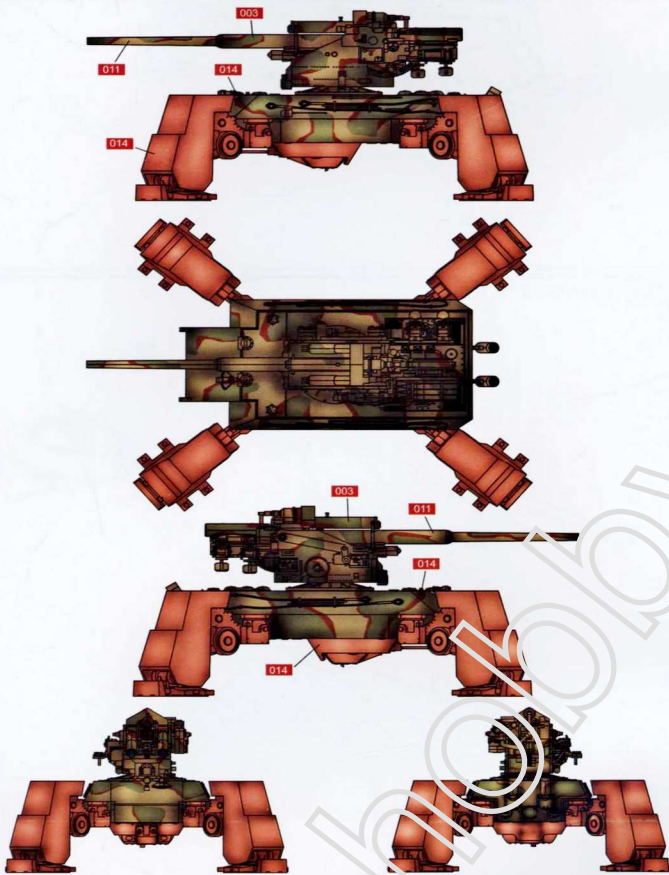

10 Attaching detail part for hull 1

11 Attaching detail part for hull 2

12 Attaching Zwilling'sflak 1

13 Attaching Zwilling'sflak 2

14 Attaching Zwilling'sflak 3

15 Attaching Zwilling'sflak to the low hull

16 Attaching detail part for low hull 1

17 Attaching detail part for low hull 2

18 Attaching leg part 1

19 Attaching leg part 2

20 Attaching leg part 3

21 Attaching leg part 4

22 Attaching leg part 5

J *4

23 Attaching leg to low hull

24 Attaching turret, up hull and low hull

GERMAN E-75 AUSF. VIERFÜßLER "EINAUGE" (2IN1) "JANUS"

modelcollect

A.MIG 011 PALE GREY
A.MIG 014 PALE METAL
A.MIG 003 PALE GREY
A.MIG 008 DARK GREY
A.MIG 045 GUN METAL
A.MIG 001 PALE GREY