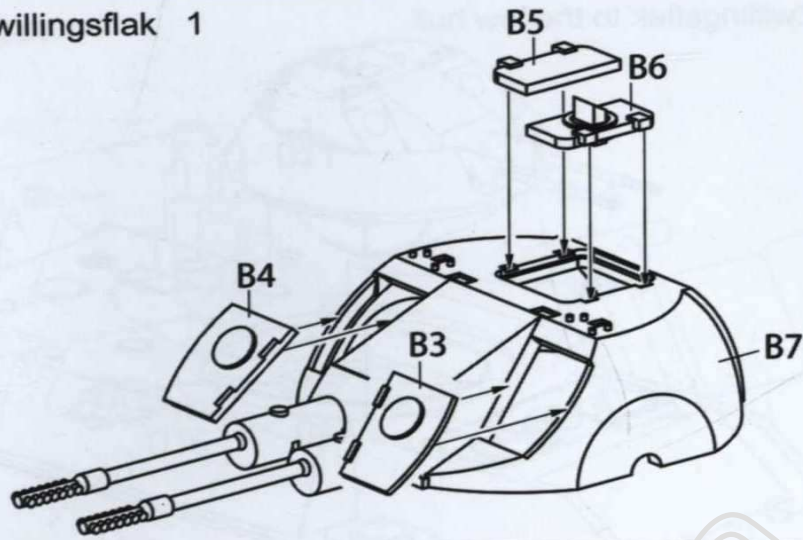

Parts

B X 2

modelcollect		00123456789
+	+	00123456789
#	#	00123456789
Bohle	Eisenblech	Karl des Schrecklichen
Bohle	ausgeh. Eisenblech	Karl des Schrecklichen

Decal

1 Attaching the flak 40 gun barrel 1

2 Attaching the flak 40 gun barrel 2

3 Attaching the flak 40 gun barrel 3

4 Attaching the gun platform

5 Attaching the flak 40 gun barrel

6 Attaching the gun platform 1

7 Attaching the gun platform 2

8 Attaching the gun platform 3

9 Attaching engine part for hull

10 Attaching detail part for hull 1

11 Attaching detail part for hull 2

12 Attaching Zwilling'sflak 1

13 Attaching Zwilling'sflak 2

14 Attaching Zwilling'sflak 3

15 Attaching Zwilling'sflak to the low hull

16 Attaching detail part for low hull 1

17 Attaching detail part for low hull 2

18 Attaching leg part 1

19 Attaching leg part 2

20 Attaching leg part 3

21 Attaching leg part 4

22 Attaching leg part 5

J *4