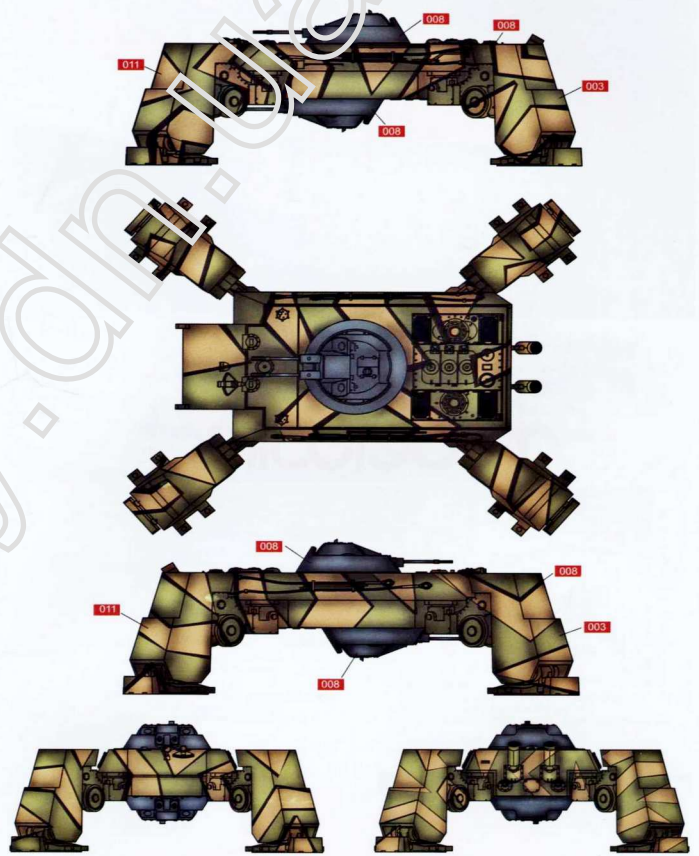

10 Attaching detail part for hull 1

11 Attaching detail part for hull 2

12 Attaching Zwilling'sflak 1

13 Attaching Zwilling'sflak 2

14 Attaching Zwilling'sflak 3

15 Attaching Zwilling'sflak to the low hull

16 Attaching detail part for low hull 1

17 Attaching detail part for low hull 2

18 Attaching leg part 1

19 Attaching leg part 2

20 Attaching leg part 3

21 Attaching leg part 4

22 Attaching leg part 5

J *4

MODEL COLLECT

Color info and profiles by

GERMAN E-75 AUSF. VIERFÜßLER "EINAUGE" (2IN1) "JANUS"

modelcollect

A.MIG 011 PALE GREY
A.MIG 014 PALE METAL
A.MIG 003 PALE GREY
A.MIG 008 DARK GREY
A.MIG 045 GUN METAL
A.MIG 001 PALE GREY