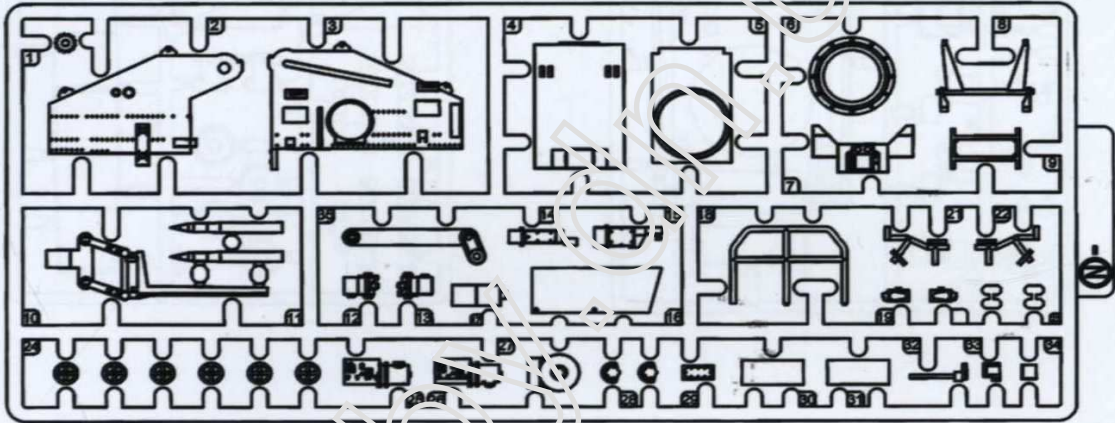

Parts

B X 2

modelcollect		00123456789
+	+	00123456789
#	#	00123456789
Bohle	Eisenblech	Karl des Schrecklichen
Bohle	ausgeh. Eisenblech	Karl des Schrecklichen

Decal

1 Attaching the flak 40 gun barrel 1

2 Attaching the flak 40 gun barrel 2

3 Attaching the flak 40 gun barrel 3

4 Attaching the gun platform

5 Attaching the flak 40 gun barrel

6 Attaching the gun platform 1

7 Attaching the gun platform 2

8 Attaching the gun platform 3

9 Attaching engine part for hull

10 Attaching detail part for hull 1

11 Attaching detail part for hull 2

12 Attaching Zwilling'sflak 1

13 Attaching Zwilling'sflak 2

14 Attaching Zwilling'sflak 3

15 Attaching Zwilling'sflak to the low hull

16 Attaching detail part for low hull 1

17 Attaching detail part for low hull 2

18 Attaching leg part 1

19 Attaching leg part 2

20 Attaching leg part 3

21 Attaching leg part 4

22 Attaching leg part 5

J *4