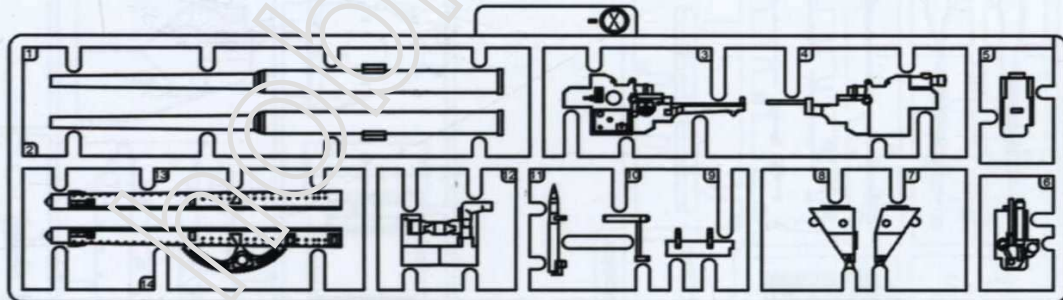

Parts

B X 2

modelcollect		00123456789
+	+	00123456789
#	#	00123456789
Bohle	Eisenblech	Karl des Schrecklichen
Bohle	ausgeh. Eisenblech	Karl des Schrecklichen

Decal

1 Attaching the flak 40 gun barrel 1

2 Attaching the flak 40 gun barrel 2

3 Attaching the flak 40 gun barrel 3

4 Attaching the gun platform

5 Attaching the flak 40 gun barrel

6 Attaching the gun platform 1

7 Attaching the gun platform 2

8 Attaching the gun platform 3

9 Attaching engine part for hull

10 Attaching detail part for hull 1

11 Attaching detail part for hull 2

12 Attaching Zwilling'sflak 1

13 Attaching Zwilling'sflak 2

14 Attaching Zwilling'sflak 3

15 Attaching Zwilling'sflak to the low hull

16 Attaching detail part for low hull 1

17 Attaching detail part for low hull 2

18 Attaching leg part 1

19 Attaching leg part 2

20 Attaching leg part 3

21 Attaching leg part 4

22 Attaching leg part 5

J *4