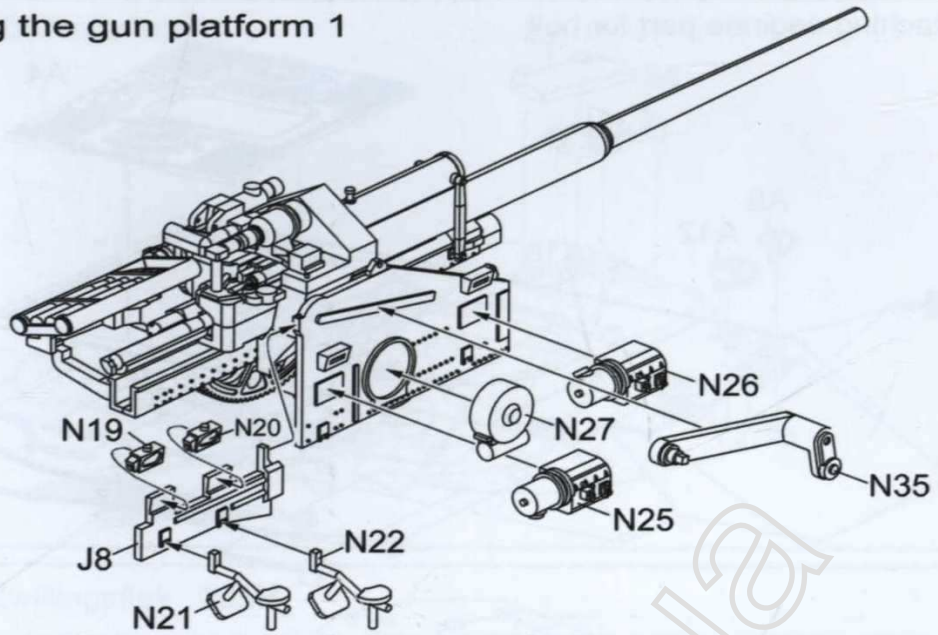

Parts

B X 2

modelcollect		00123456789
+	+	00123456789
#	#	00123456789
Bohle	Eisenblech	Karl des Schrecklichen
Bohle	ausgeh. Eisenblech	Karl des Schrecklichen

Decal

1 Attaching the flak 40 gun barrel 1

2 Attaching the flak 40 gun barrel 2

3 Attaching the flak 40 gun barrel 3

4 Attaching the gun platform

5 Attaching the flak 40 gun barrel

6 Attaching the gun platform 1

7 Attaching the gun platform 2

8 Attaching the gun platform 3

9 Attaching engine part for hull

10 Attaching detail part for hull 1

11 Attaching detail part for hull 2

12 Attaching Zwilling'sflak 1

13 Attaching Zwilling'sflak 2

14 Attaching Zwilling'sflak 3

15 Attaching Zwilling'sflak to the low hull

16 Attaching detail part for low hull 1

17 Attaching detail part for low hull 2

18 Attaching leg part 1

19 Attaching leg part 2

20 Attaching leg part 3

21 Attaching leg part 4

22 Attaching leg part 5

J *4