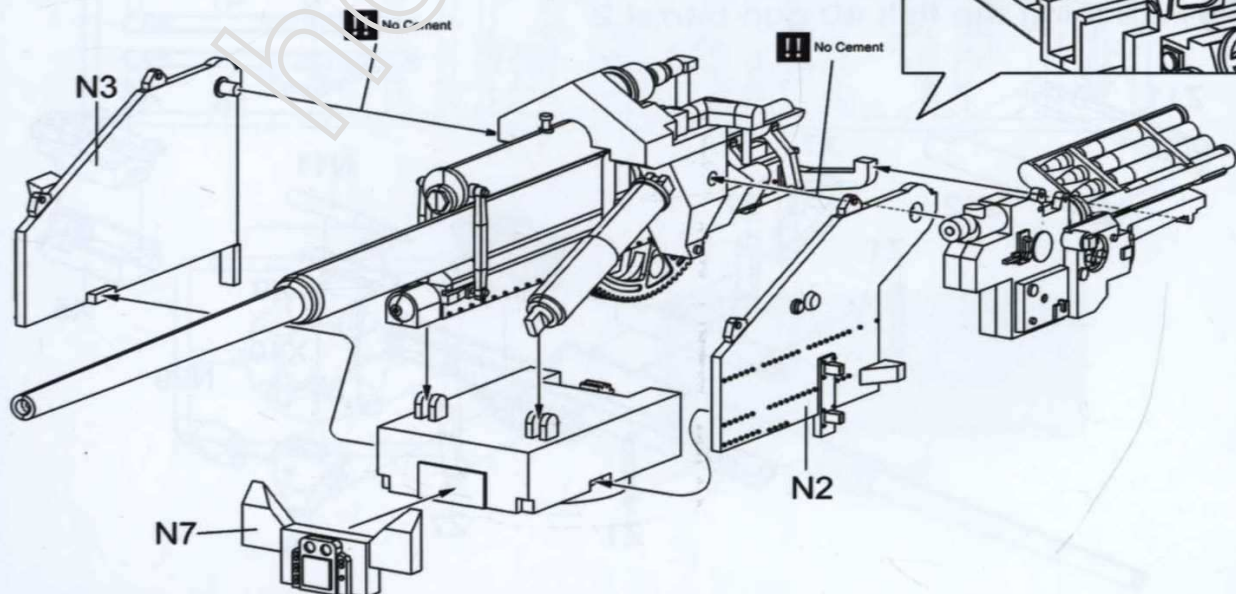

Parts

B X 2

modelcollect		00123456789
+	+	00123456789
#	#	00123456789
Bohle	Eisenblech	Karl des Schrecklichen
Bohle	ausgeh. Eisenblech	Karl des Schrecklichen

Decal

1 Attaching the flak 40 gun barrel 1

2 Attaching the flak 40 gun barrel 2

3 Attaching the flak 40 gun barrel 3

4 Attaching the gun platform

5 Attaching the flak 40 gun barrel

6 Attaching the gun platform 1

7 Attaching the gun platform 2

8 Attaching the gun platform 3

9 Attaching engine part for hull

10 Attaching detail part for hull 1

11 Attaching detail part for hull 2

12 Attaching Zwilling'sflak 1

13 Attaching Zwilling'sflak 2

14 Attaching Zwilling'sflak 3

15 Attaching Zwilling'sflak to the low hull

16 Attaching detail part for low hull 1

17 Attaching detail part for low hull 2

18 Attaching leg part 1

19 Attaching leg part 2

20 Attaching leg part 3

21 Attaching leg part 4

22 Attaching leg part 5

J *4