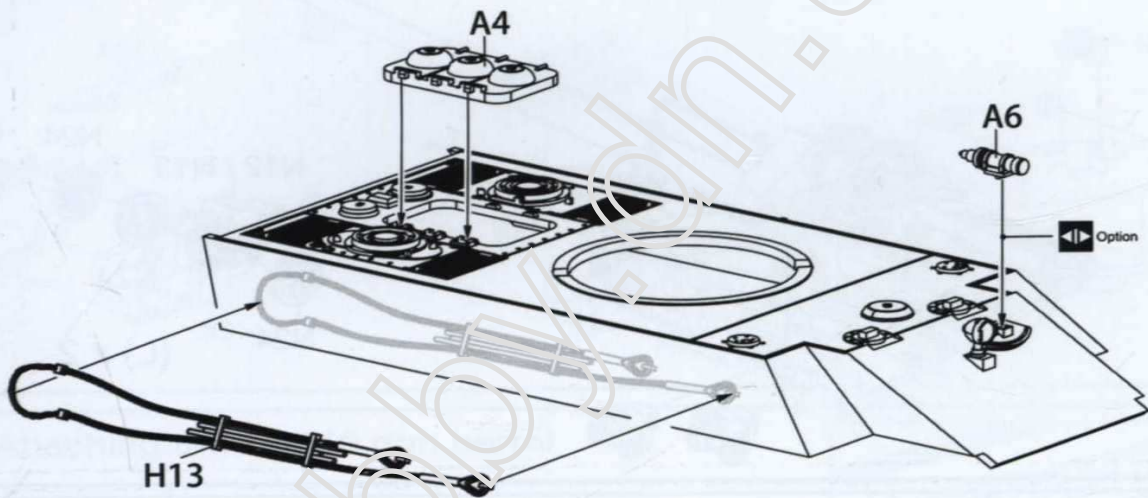

Parts

B X 2

modelcollect		00123456789
+	+	00123456789
#	#	00123456789
Bohle	Eisenblech	Karl des Schrecklichen
Bohle	ausgeh. Eisenblech	Karl des Schrecklichen

Decal

1 Attaching the flak 40 gun barrel 1

2 Attaching the flak 40 gun barrel 2

3 Attaching the flak 40 gun barrel 3

4 Attaching the gun platform

5 Attaching the flak 40 gun barrel

6 Attaching the gun platform 1

7 Attaching the gun platform 2

8 Attaching the gun platform 3

9 Attaching engine part for hull

10 Attaching detail part for hull 1

11 Attaching detail part for hull 2

12 Attaching Zwilling'sflak 1

13 Attaching Zwilling'sflak 2

14 Attaching Zwilling'sflak 3

15 Attaching Zwilling'sflak to the low hull

16 Attaching detail part for low hull 1

17 Attaching detail part for low hull 2

18 Attaching leg part 1

19 Attaching leg part 2

20 Attaching leg part 3

21 Attaching leg part 4

22 Attaching leg part 5

J *4