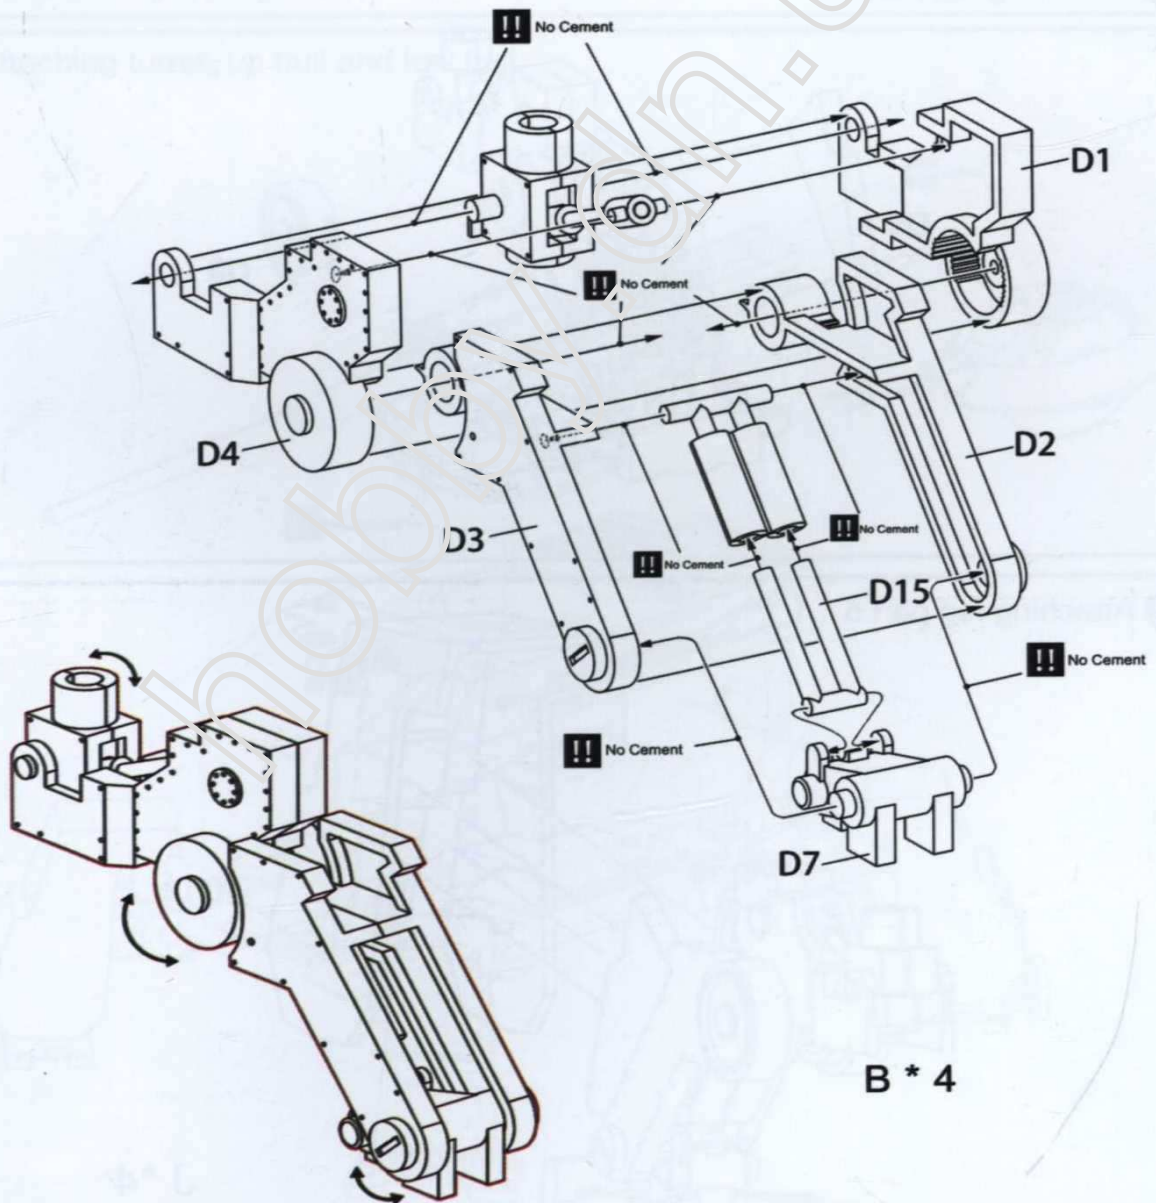

Parts

B X 2

modelcollect		00123456789
+	+	00123456789
#	#	00123456789
Bohle	Eisenblech	Karl des Schrecklichen
Bohle	ausgeh. Eisenblech	Karl des Schrecklichen

Decal

1 Attaching the flak 40 gun barrel 1

2 Attaching the flak 40 gun barrel 2

3 Attaching the flak 40 gun barrel 3

4 Attaching the gun platform

5 Attaching the flak 40 gun barrel

6 Attaching the gun platform 1

7 Attaching the gun platform 2

8 Attaching the gun platform 3

9 Attaching engine part for hull

10 Attaching detail part for hull 1

11 Attaching detail part for hull 2

12 Attaching Zwilling'sflak 1

13 Attaching Zwilling'sflak 2

14 Attaching Zwilling'sflak 3

15 Attaching Zwilling'sflak to the low hull

16 Attaching detail part for low hull 1

17 Attaching detail part for low hull 2

18 Attaching leg part 1

19 Attaching leg part 2

20 Attaching leg part 3

21 Attaching leg part 4

22 Attaching leg part 5

J *4