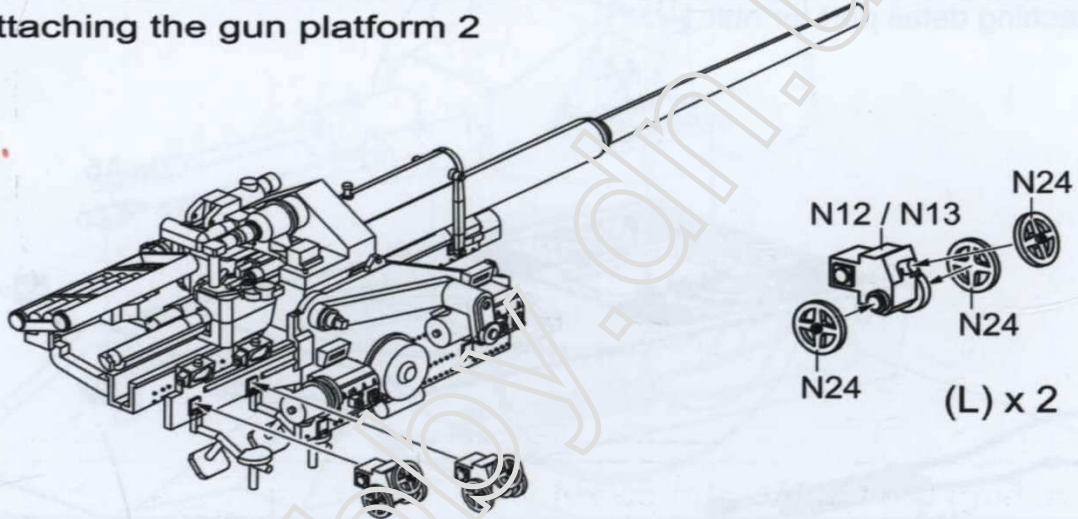

Parts

B X 2

modelcollect		00123456789
+	+	00123456789
#	#	00123456789
Bohle	Eisenblech	Karl des Schrecklichen
Bohle	ausgeh. Eisenblech	Karl des Schrecklichen

Decal

1 Attaching the flak 40 gun barrel 1

2 Attaching the flak 40 gun barrel 2

3 Attaching the flak 40 gun barrel 3

4 Attaching the gun platform

5 Attaching the flak 40 gun barrel

6 Attaching the gun platform 1

7 Attaching the gun platform 2

8 Attaching the gun platform 3

9 Attaching engine part for hull

10 Attaching detail part for hull 1

11 Attaching detail part for hull 2

12 Attaching Zwilling'sflak 1

13 Attaching Zwilling'sflak 2

14 Attaching Zwilling'sflak 3

15 Attaching Zwilling'sflak to the low hull

16 Attaching detail part for low hull 1

17 Attaching detail part for low hull 2

18 Attaching leg part 1

19 Attaching leg part 2

20 Attaching leg part 3

21 Attaching leg part 4

22 Attaching leg part 5

J *4