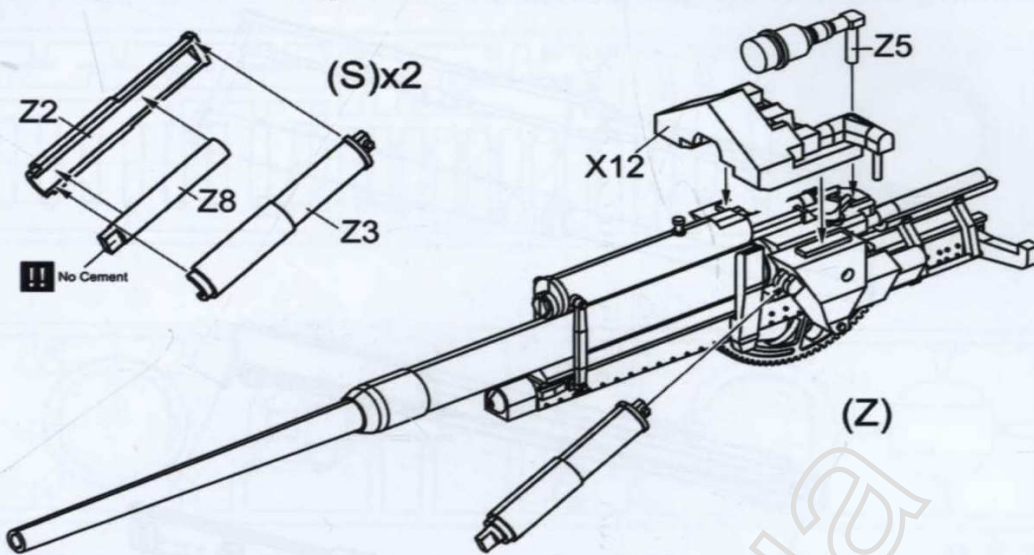

Parts

B X 2

modelcollect		00123456789
+	+	00123456789
#	#	00123456789
Bohle	Eisenblech	Karl des Schrecklichen
Bohle	ausgeh. Eisenblech	Karl des Schrecklichen

Decal

1 Attaching the flak 40 gun barrel 1

2 Attaching the flak 40 gun barrel 2

3 Attaching the flak 40 gun barrel 3

4 Attaching the gun platform

5 Attaching the flak 40 gun barrel

6 Attaching the gun platform 1

7 Attaching the gun platform 2

8 Attaching the gun platform 3

9 Attaching engine part for hull

16 Attaching detail part for low hull 1

17 Attaching detail part for low hull 2

18 Attaching leg part 1

19 Attaching leg part 2

20 Attaching leg part 3

21 Attaching leg part 4

22 Attaching leg part 5

J *4