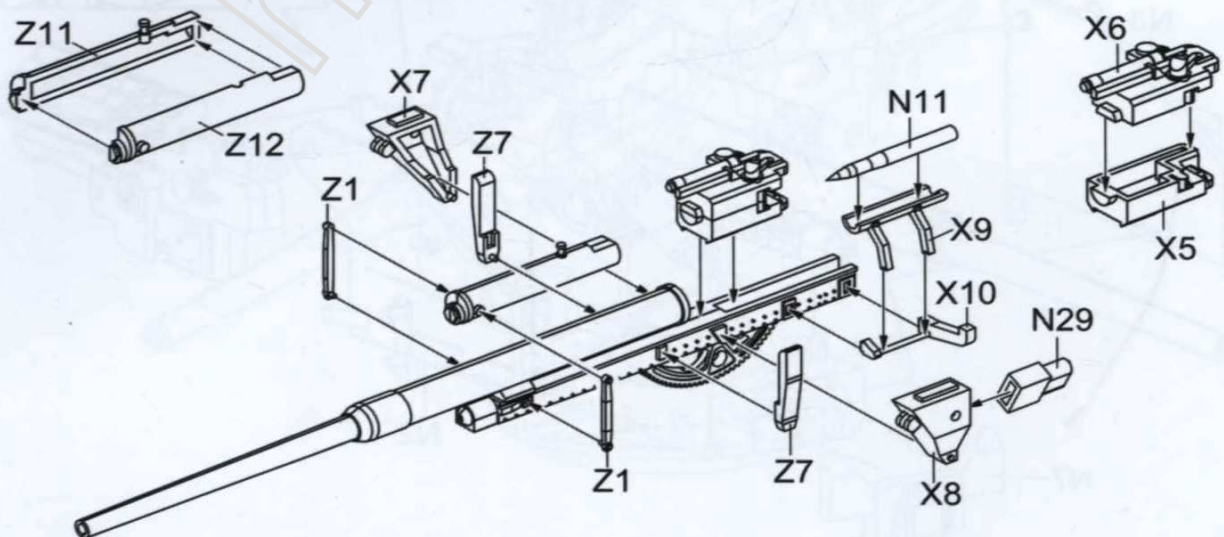

Parts

B X 2

modelcollect		00123456789
+	+	00123456789
#	#	00123456789
Bohle	Eisenblech	Karl des Schrecklichen
Bohle	ausgeh. Eisenblech	Karl des Schrecklichen

Decal

1 Attaching the flak 40 gun barrel 1

2 Attaching the flak 40 gun barrel 2

3 Attaching the flak 40 gun barrel 3

4 Attaching the gun platform

5 Attaching the flak 40 gun barrel

6 Attaching the gun platform 1

7 Attaching the gun platform 2

8 Attaching the gun platform 3

9 Attaching engine part for hull

10 Attaching detail part for hull 1

11 Attaching detail part for hull 2

12 Attaching Zwilling'sflak 1

13 Attaching Zwilling'sflak 2

14 Attaching Zwilling'sflak 3

15 Attaching Zwilling'sflak to the low hull

16 Attaching detail part for low hull 1

17 Attaching detail part for low hull 2

18 Attaching leg part 1

19 Attaching leg part 2

20 Attaching leg part 3

21 Attaching leg part 4

22 Attaching leg part 5

J *4