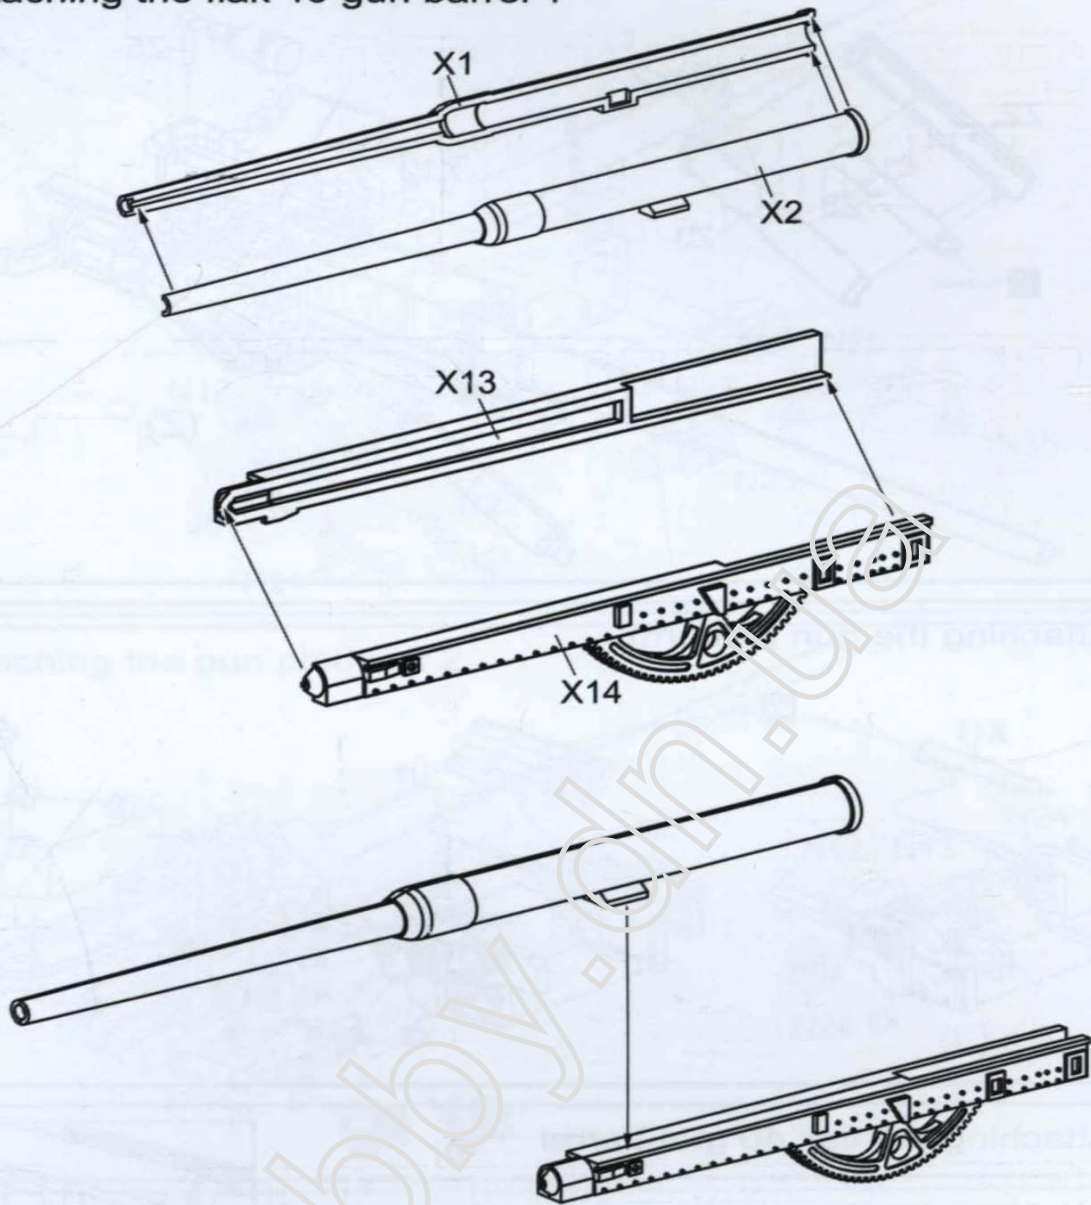

Parts

B X 2

modelcollect		00123456789
+	+	00123456789
#	#	00123456789
Bohle	Eisenblech	Karl des Schrecklichen
Bohle	ausgeh. Eisenblech	Karl des Schrecklichen

Decal

1 Attaching the flak 40 gun barrel 1

2 Attaching the flak 40 gun barrel 2

3 Attaching the flak 40 gun barrel 3

4 Attaching the gun platform

5 Attaching the flak 40 gun barrel

6 Attaching the gun platform 1

7 Attaching the gun platform 2

8 Attaching the gun platform 3

9 Attaching engine part for hull

10 Attaching detail part for hull 1

11 Attaching detail part for hull 2

12 Attaching Zwilling'sflak 1

13 Attaching Zwilling'sflak 2

14 Attaching Zwilling'sflak 3

15 Attaching Zwilling'sflak to the low hull

16 Attaching detail part for low hull 1

17 Attaching detail part for low hull 2

18 Attaching leg part 1

19 Attaching leg part 2

20 Attaching leg part 3

21 Attaching leg part 4

22 Attaching leg part 5

J *4