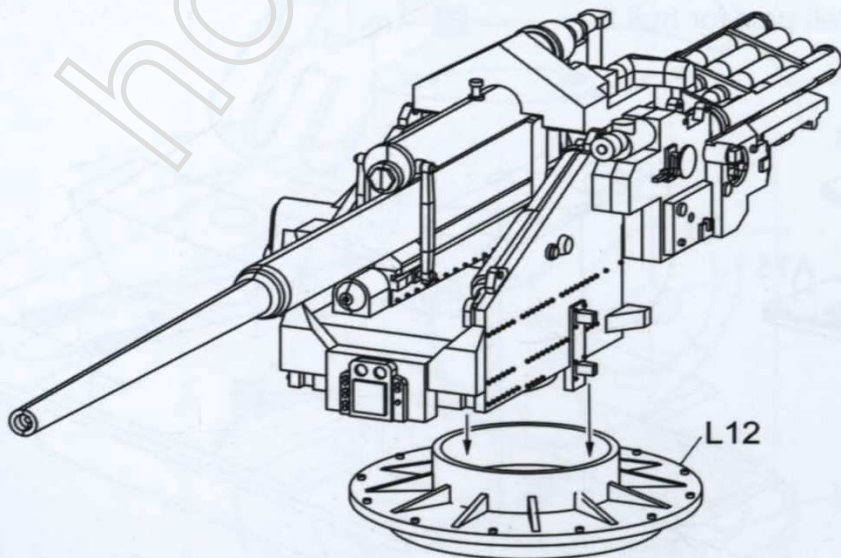

Parts

B X 2

modelcollect		00123456789
+	+	00123456789
#	#	00123456789
Bohle	Eisenblech	Karl des Schrecklichen
Bohle	ausgeh. Eisenblech	Karl des Schrecklichen

Decal

1 Attaching the flak 40 gun barrel 1

2 Attaching the flak 40 gun barrel 2

3 Attaching the flak 40 gun barrel 3

4 Attaching the gun platform

5 Attaching the flak 40 gun barrel

6 Attaching the gun platform 1

7 Attaching the gun platform 2

8 Attaching the gun platform 3

9 Attaching engine part for hull

10 Attaching detail part for hull 1

11 Attaching detail part for hull 2

12 Attaching Zwilling'sflak 1

13 Attaching Zwilling'sflak 2

14 Attaching Zwilling'sflak 3

15 Attaching Zwilling'sflak to the low hull

16 Attaching detail part for low hull 1

17 Attaching detail part for low hull 2

18 Attaching leg part 1

19 Attaching leg part 2

20 Attaching leg part 3

21 Attaching leg part 4

22 Attaching leg part 5

J *4