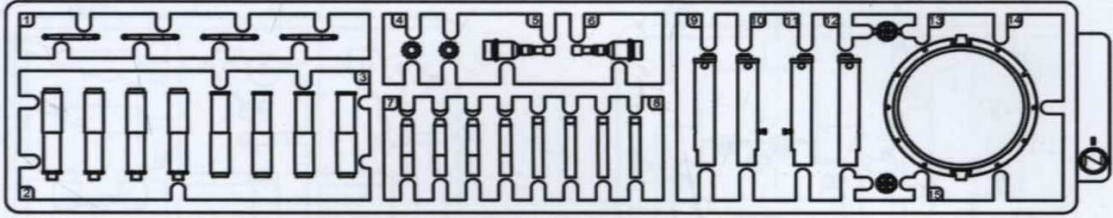

Parts

B X 2

modelcollect		00123456789
+	+	00123456789
#	#	00123456789
Bohle	Eisenblech	Karl des Schrecklichen
Bohle	ausgeh. Eisenblech	Karl des Schrecklichen

Decal

1 Attaching the flak 40 gun barrel 1

2 Attaching the flak 40 gun barrel 2

10 Attaching detail part for hull 1

11 Attaching detail part for hull 2

12 Attaching Zwilling'sflak 1

13 Attaching Zwilling'sflak 2

14 Attaching Zwilling'sflak 3

15 Attaching Zwilling'sflak to the low hull