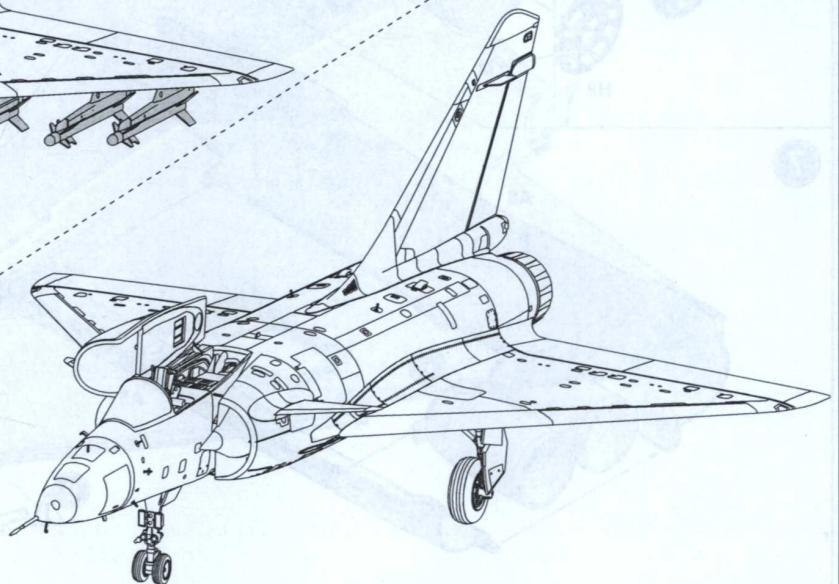

B

Mirage 4000,
Paris Salon du Bourget Juin 1981