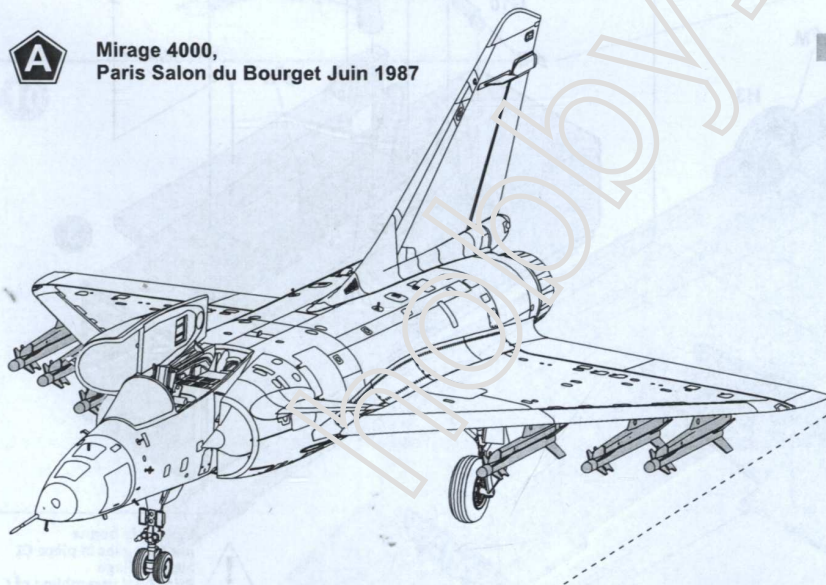

PIÈCES / COMPLETE SET

DÉCALQUE POUR DEUX VERSIONS DE DÉMONSTRATION DECAL FOR TWO VERSIONS OF COLOURING

MASQUES ADHÉSIFS POUR PEINTURE ADHESIVE MASKS

À L'EXTÉRIEUR
OUTER

À L'INTÉRIEUR
INNER

FILM AVEC DES DÉTAILS
TRANSPARENTS
FILM WITH
TRANSPARENT DETAILS

Mirage 4000

scale 1/72

K

OPTIONS DE VERSION / ASSEMBLY VARIANTS

A

Mirage 4000,
Paris Salon du Bourget Juin 1987

Zones présentant des différences entre les variantes d'assemblage
Deviation zones of the assembly variants

B

Mirage 4000,
Paris Salon du Bourget Juin 1981