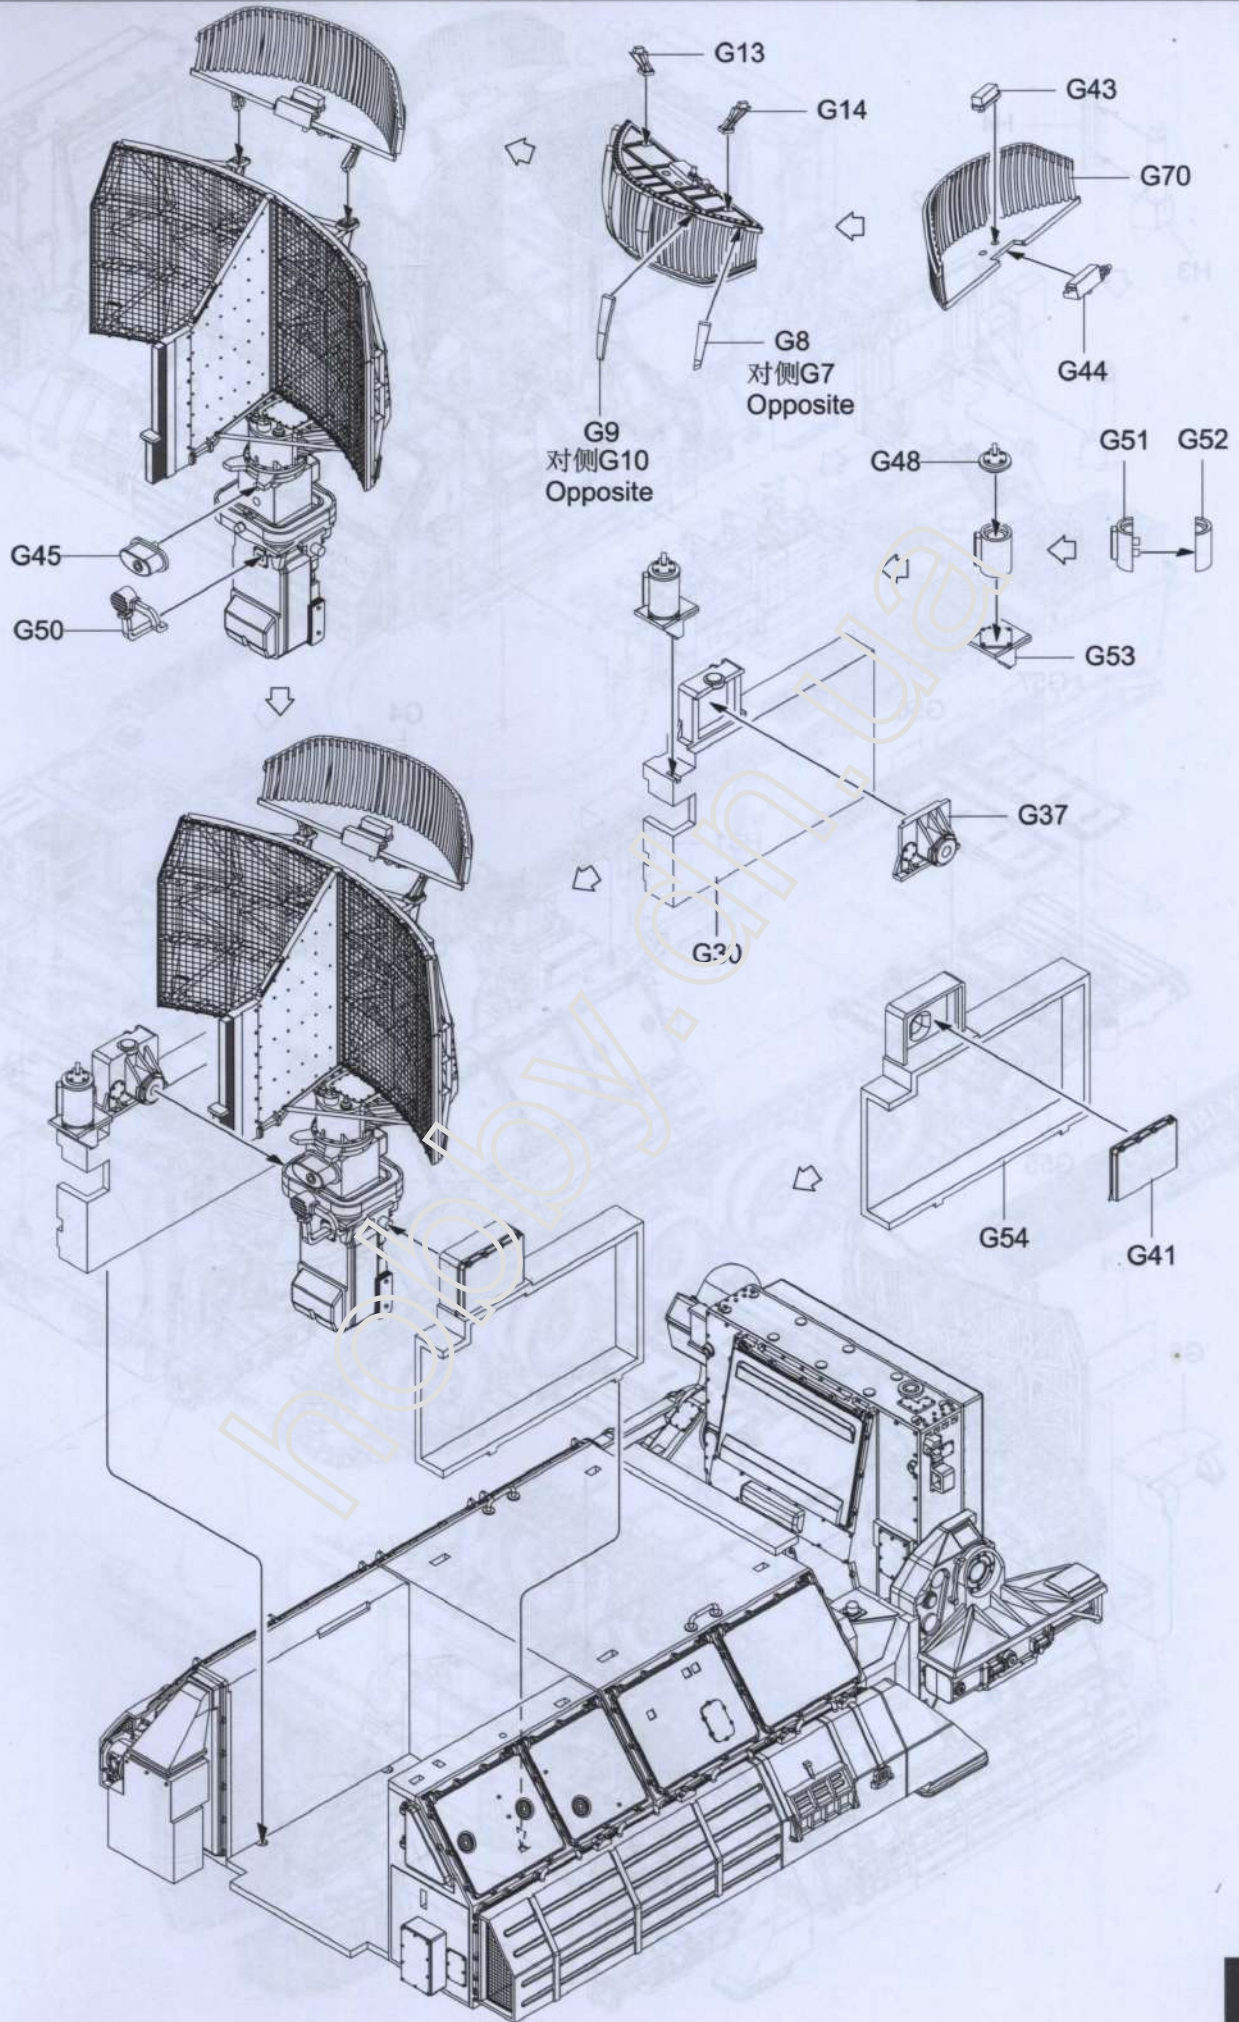

《诱导轮》 组装2组
Idler wheel Make two

2

ASSEMBLY
模型组装

3

履带联接
Track construction

单侧履带需114节
Complete track for one side requires 114 links

组装2组
Both side

20