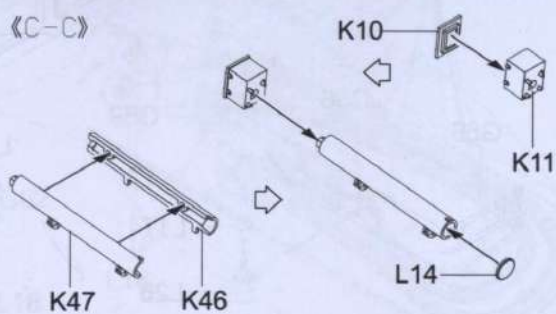

《诱导轮》 组装2组
Idler wheel Make two

2

ASSEMBLY
模型组装

3

履带联接
Track construction

单侧履带需114节
Complete track for one side requires 114 links

组装2组
Both side

20