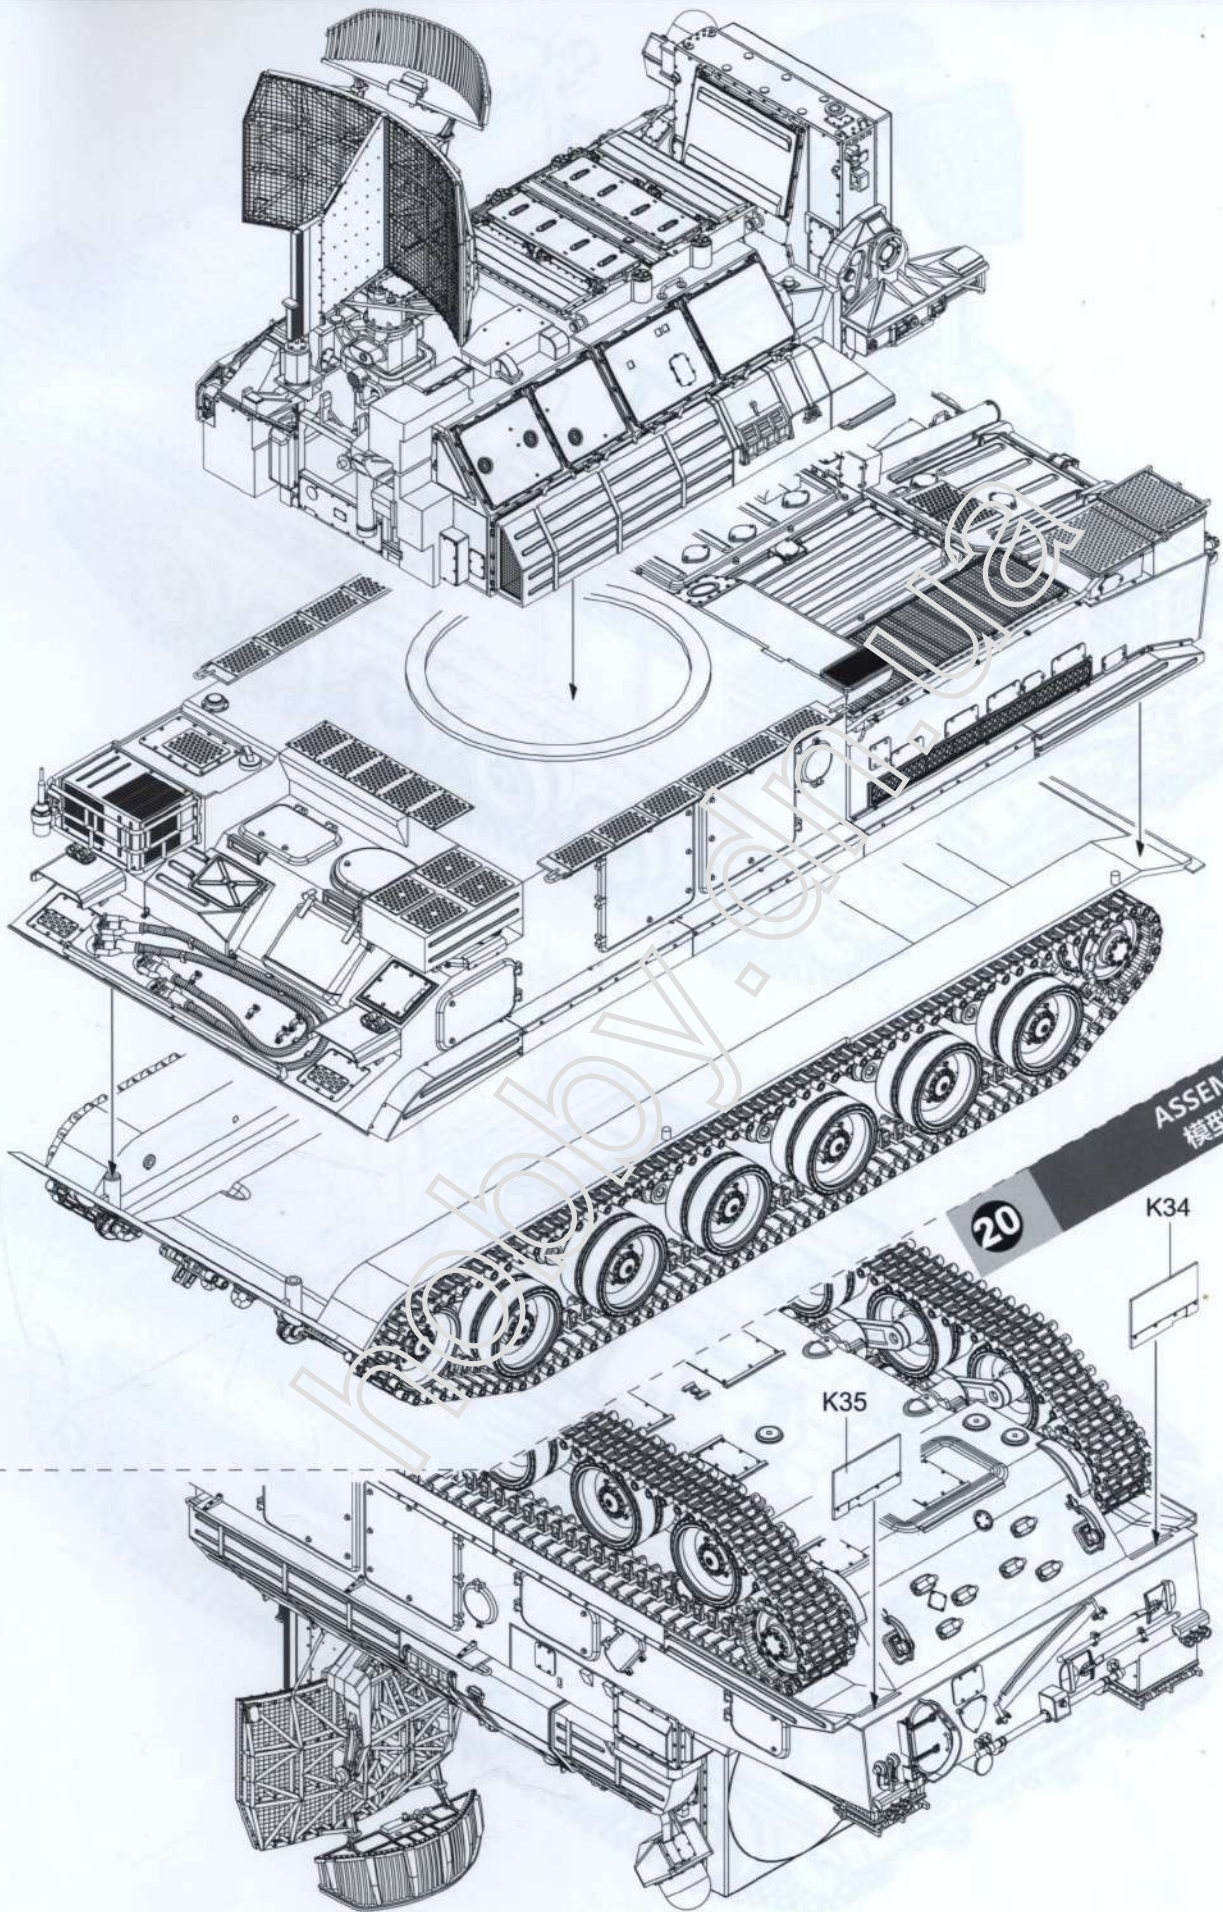

《诱导轮》 组装2组
Idler wheel Make two

2

ASSEMBLY
模型组装

3

履带联接
Track construction

单侧履带需114节
Complete track for one side requires 114 links

组装2组
Both side

20