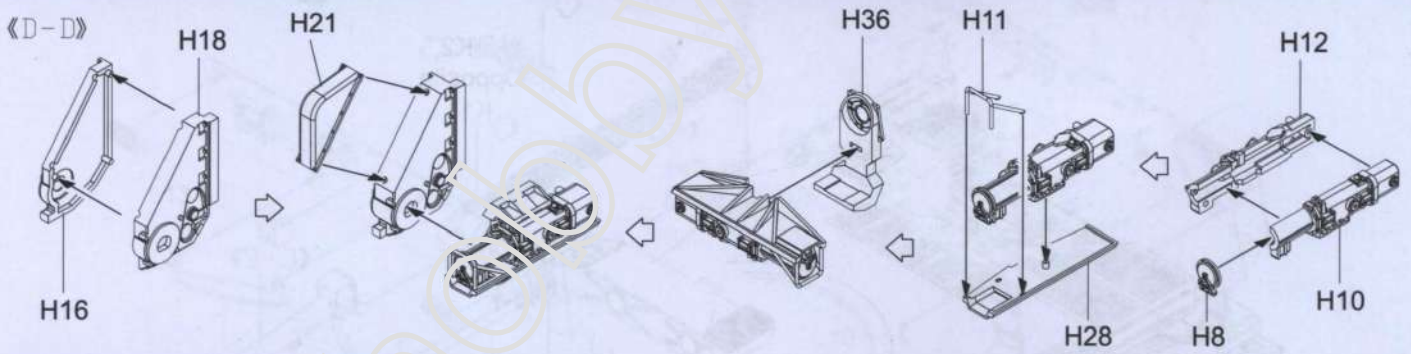

《诱导轮》 组装2组
Idler wheel Make two

2

ASSEMBLY
模型组装

3

履带联接
Track construction

单侧履带需114节
Complete track for one side requires 114 links

组装2组
Both side

20