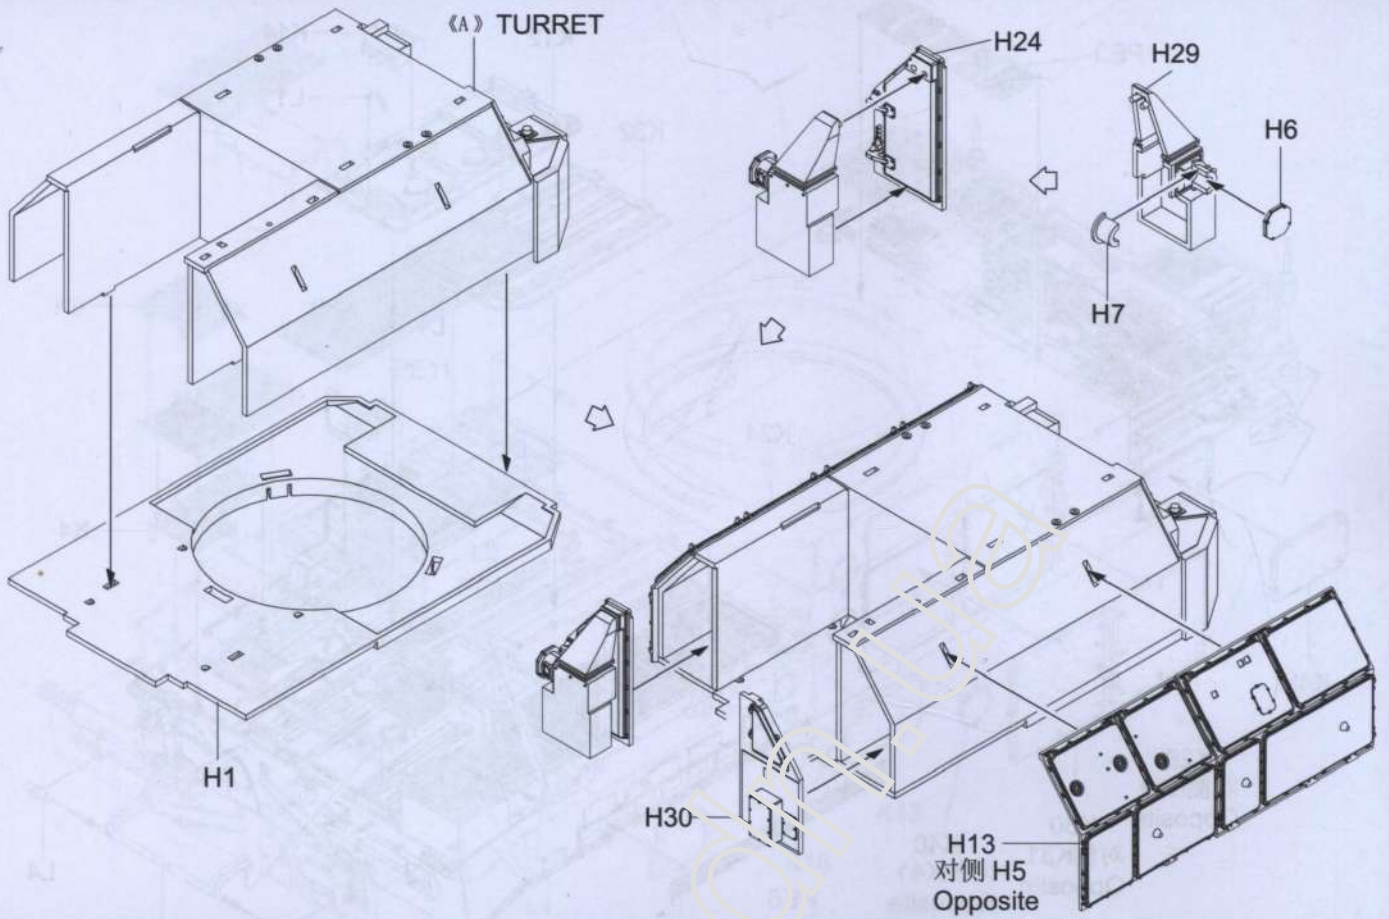

《诱导轮》 组装2组
Idler wheel Make two

2

ASSEMBLY
模型组装

3

履带联接
Track construction

单侧履带需114节
Complete track for one side requires 114 links

组装2组
Both side

20