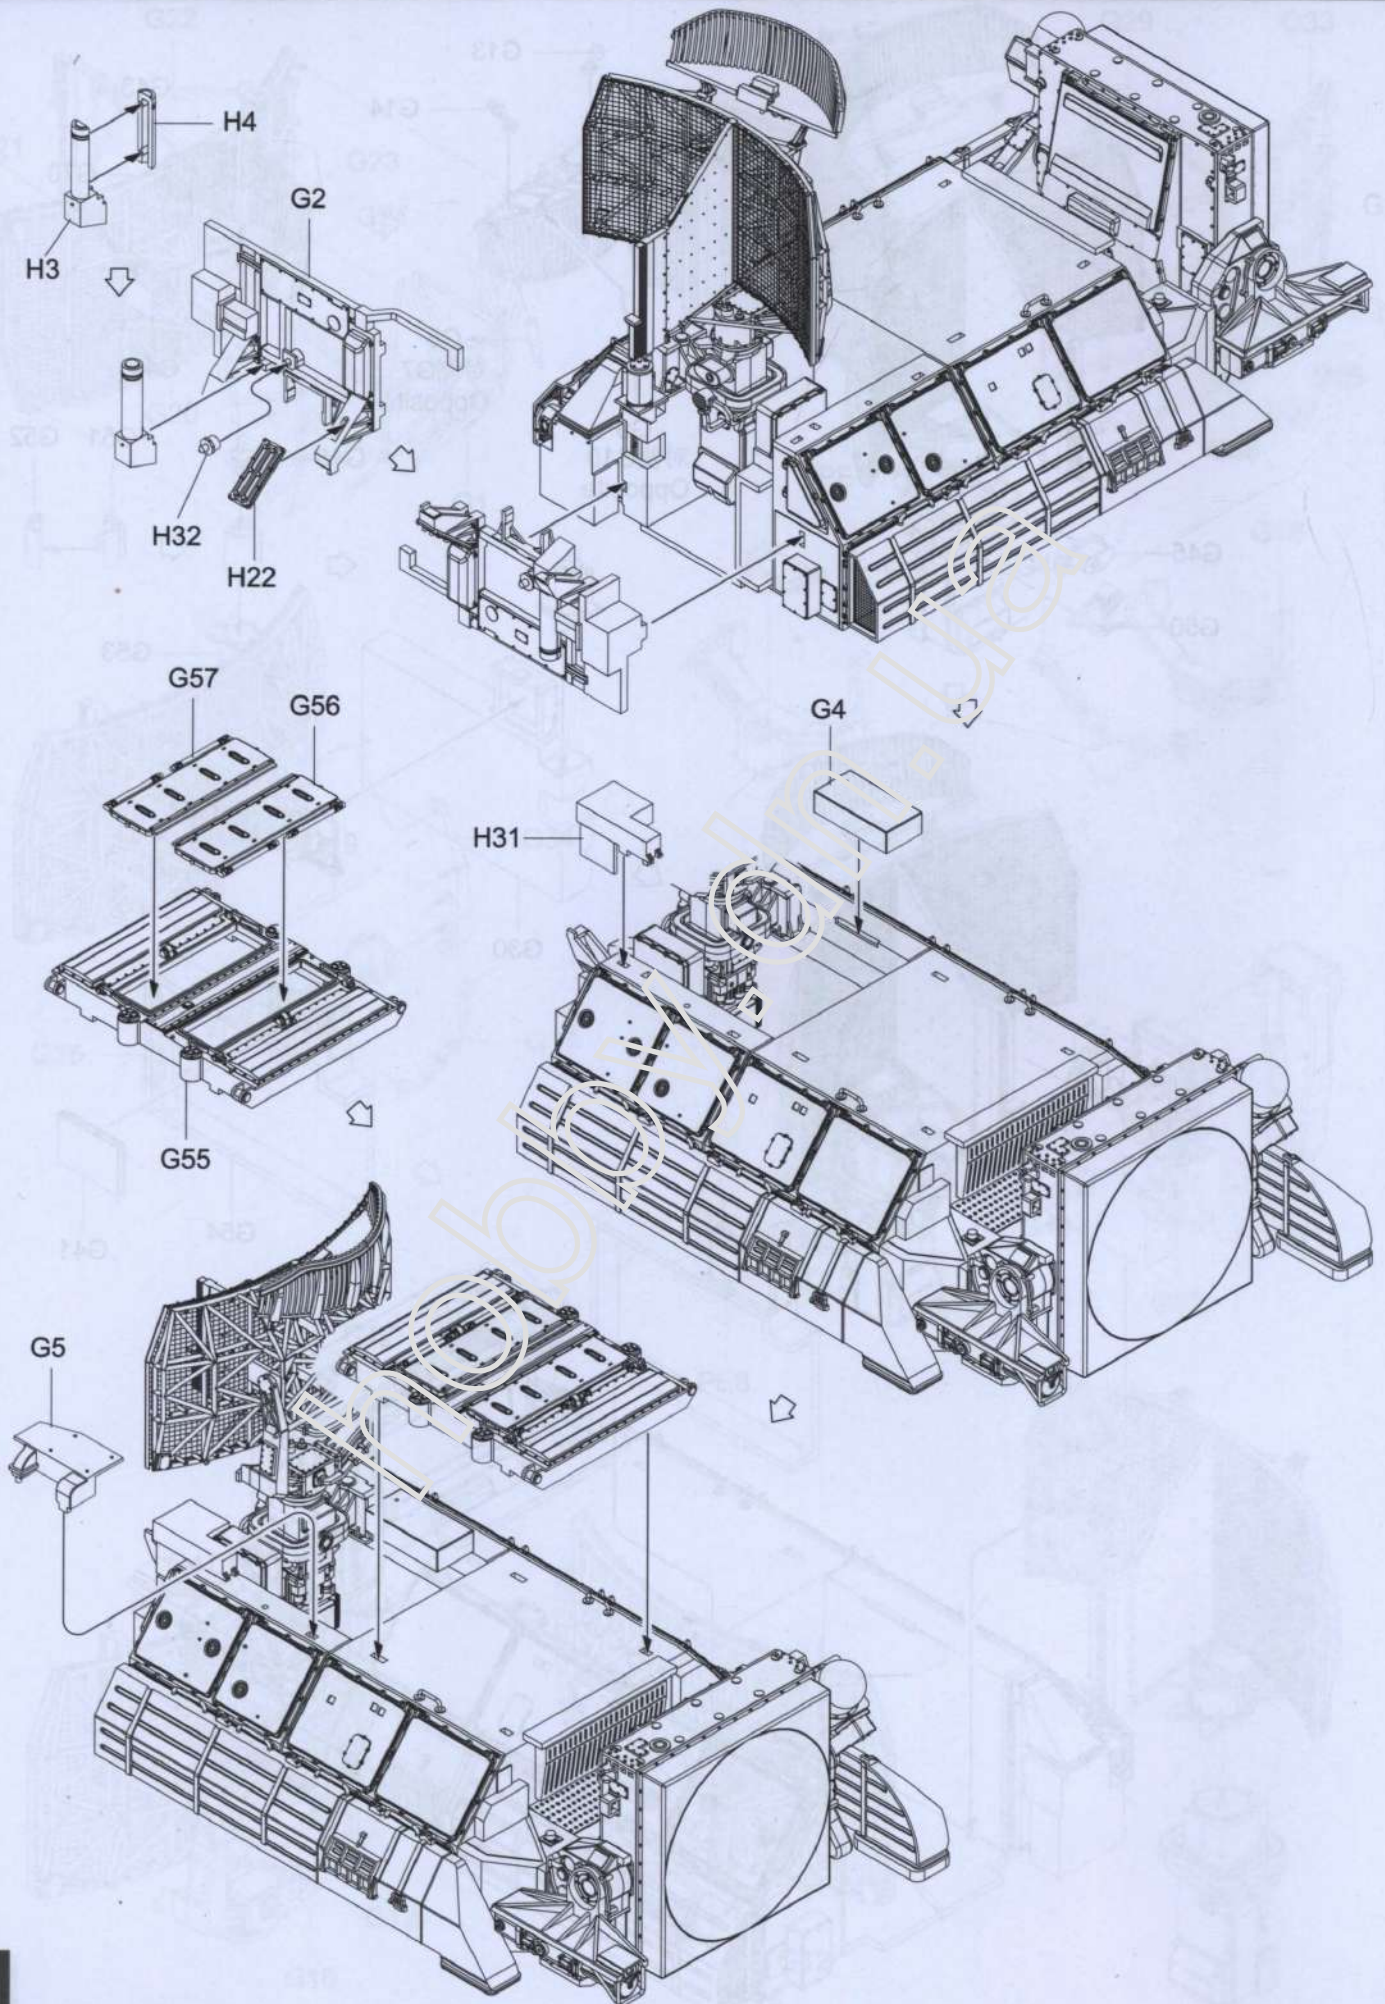

《诱导轮》 组装2组
Idler wheel Make two

2

ASSEMBLY
模型组装

3

履带联接
Track construction

单侧履带需114节
Complete track for one side requires 114 links

组装2组
Both side

20