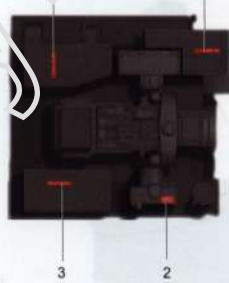

CLASSICAL SCALE SERIES

9K330 TOR AIR DEFENCE SYSTEM

Painting & marking Guide

塗裝與水貼

PH 35008

1/35 SCALE

A

2016 COPYRIGHT PANDA HOBBY, ALL RIGHTS RESERVED.

GUNZE SANGYO Mr. color used