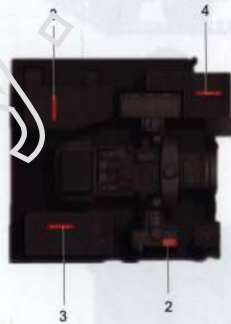

ICON INSTRUCTION

图标说明

Optional
选择

Bending
折弯

Do not stick
不涂胶水

Decal
水贴纸

Remove
切除

Drilling
钻孔

《诱导轮》 组装2组
Idler wheel Make two

2

ASSEMBLY
模型组装

3

履带联接
Track construction

单侧履带需114节
Complete track for one side requires 114 links

组装2组
Both side

20

ASSEMBLY
模型组装

CLASSICAL SCALE SERIES

9K330 TOR AIR DEFENCE SYSTEM

Painting & marking Guide

塗裝與水貼

PH 35008

1/35 SCALE

B