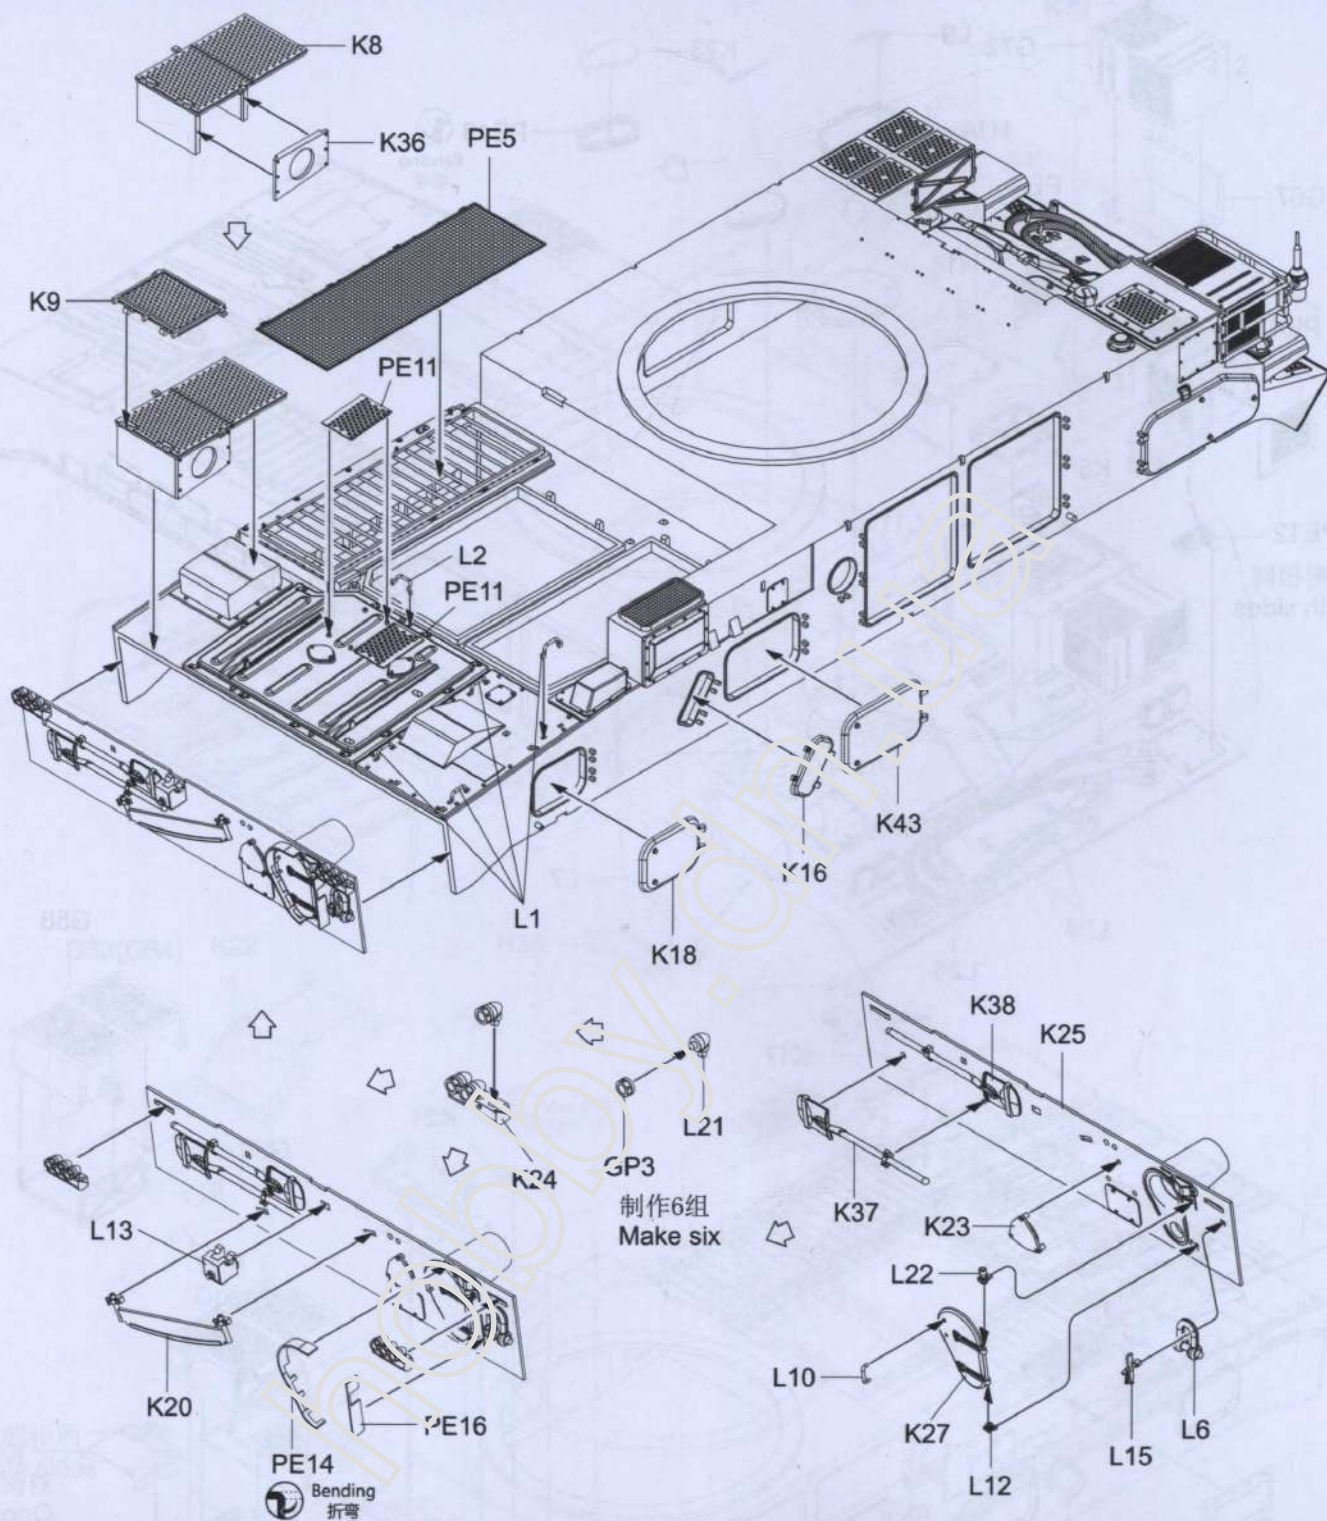

《诱导轮》 组装2组
Idler wheel Make two

2

ASSEMBLY
模型组装

3

履带联接
Track construction

单侧履带需114节
Complete track for one side requires 114 links

组装2组
Both side

20