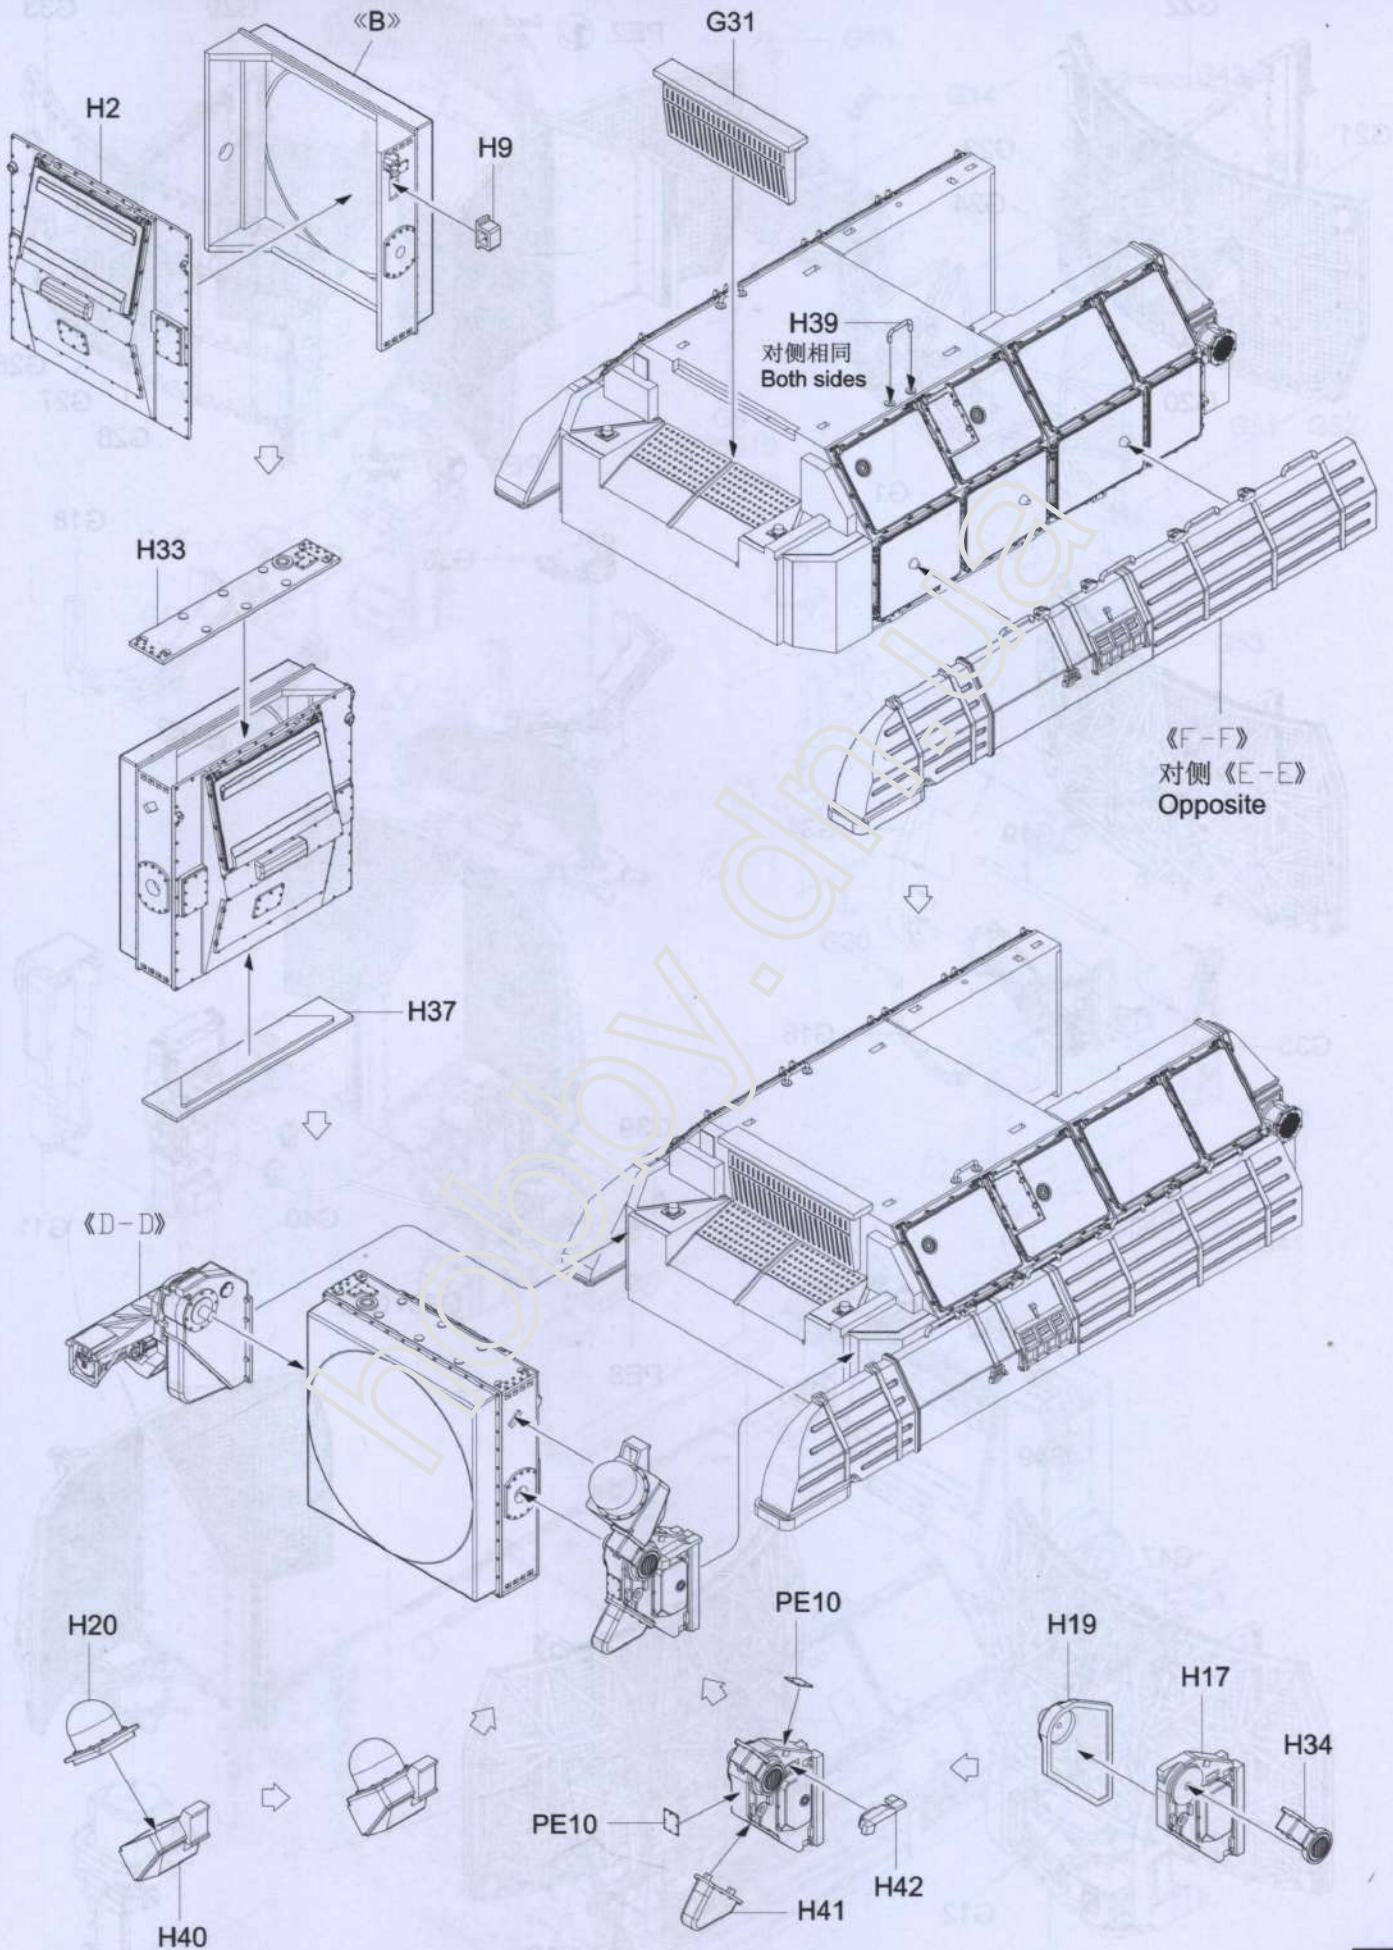

《诱导轮》 组装2组
Idler wheel Make two

2

ASSEMBLY
模型组装

3

履带联接
Track construction

单侧履带需114节
Complete track for one side requires 114 links

组装2组
Both side

20