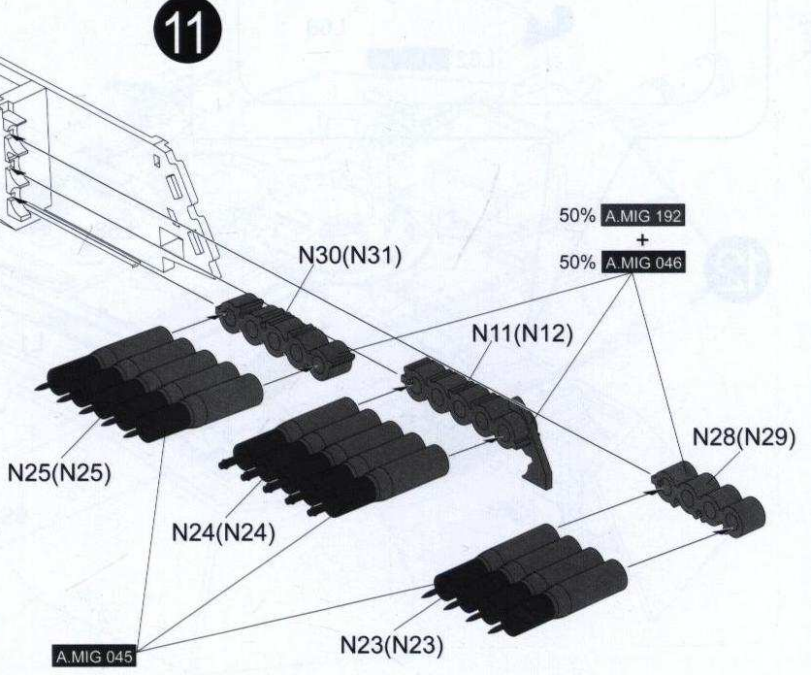

Applied For M1A2
M1A2 适用

1.1mm

Applied For M1A2
M1A2 适用

W

9

10

11

12