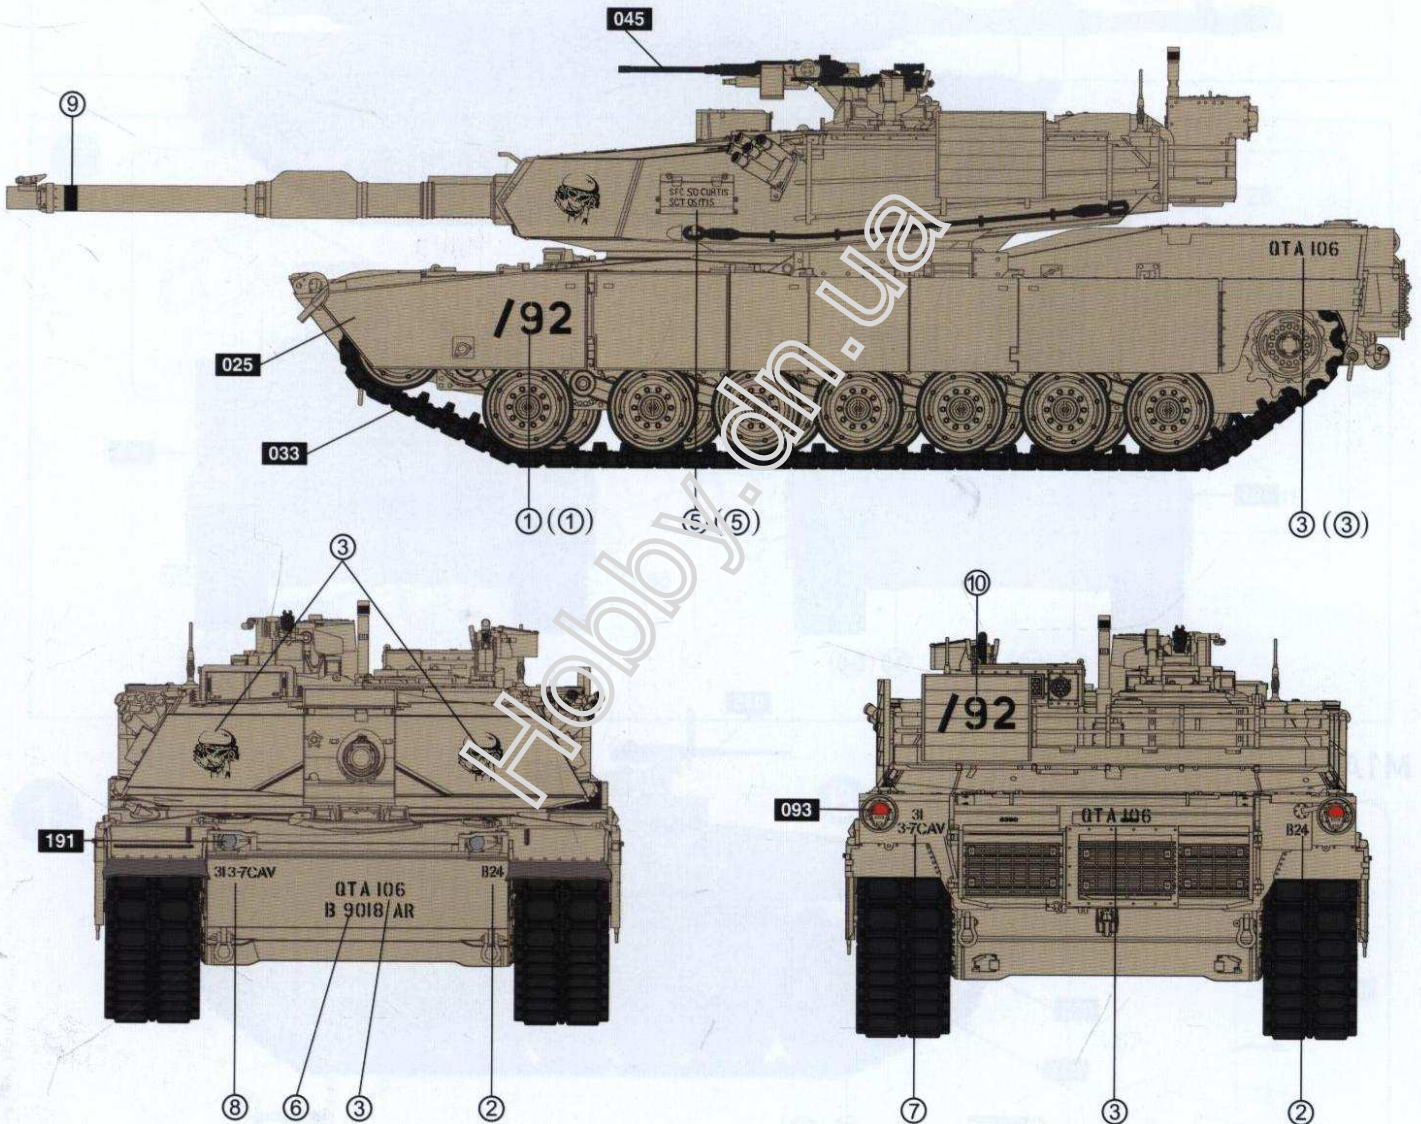

A.MIG 093 Crystal Red

A.MIG 095 Crystal Smoke

A.MIG 191 Steel

A.MIG 025 US Modern Vehicles

M1A1, 4th gun tank, 2nd Platoon, B Company, 3-7 Cavalry.

The 3-7 CAV marking is used with permission from Echelon Fine Details!