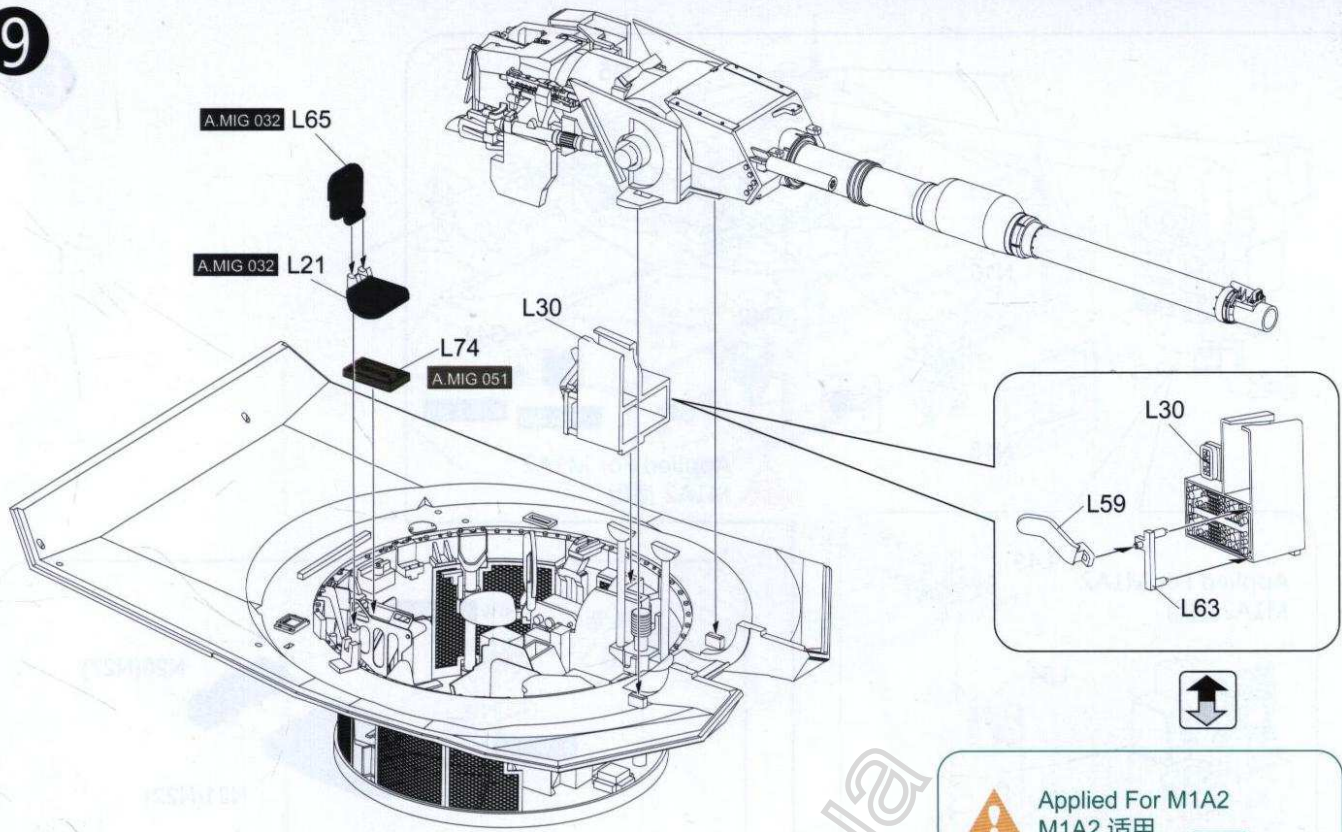

Applied For M1A2
M1A2 适用

1.1mm

Applied For M1A2
M1A2 适用

W

9

10

11

12