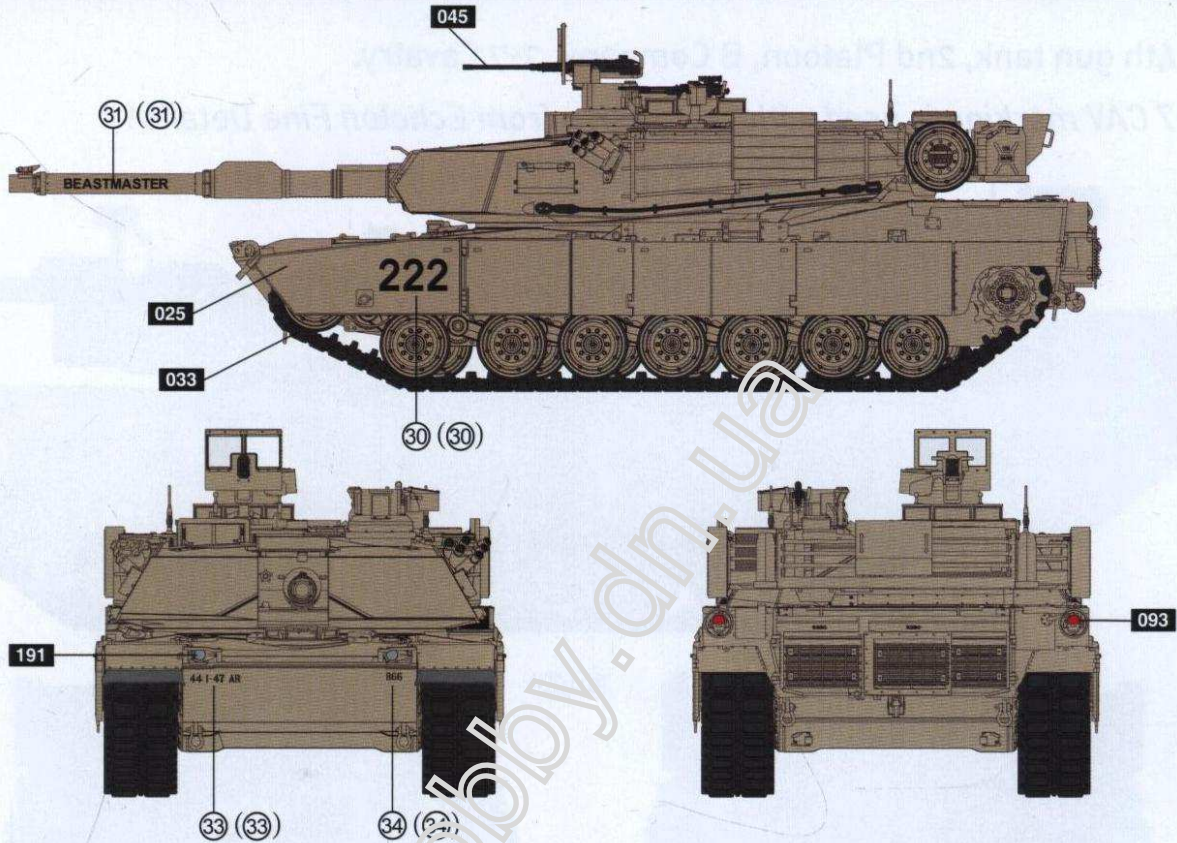

M1A2 w/FULL INTERIOR

Main Battle Tank

Painting and Marking Guide

Color info and profiles by

- A.MIG 033 Rubber & Tires
- A.MIG 046 Matt Black
- A.MIG 084 NATO Green
- A.MIG 085 NATO Brown
- A.MIG 093 Crystal Red
- A.MIG 095 Crystal Smoke
- A.MIG 191 Steel
- A.MIG 025 US Modern Vehicles