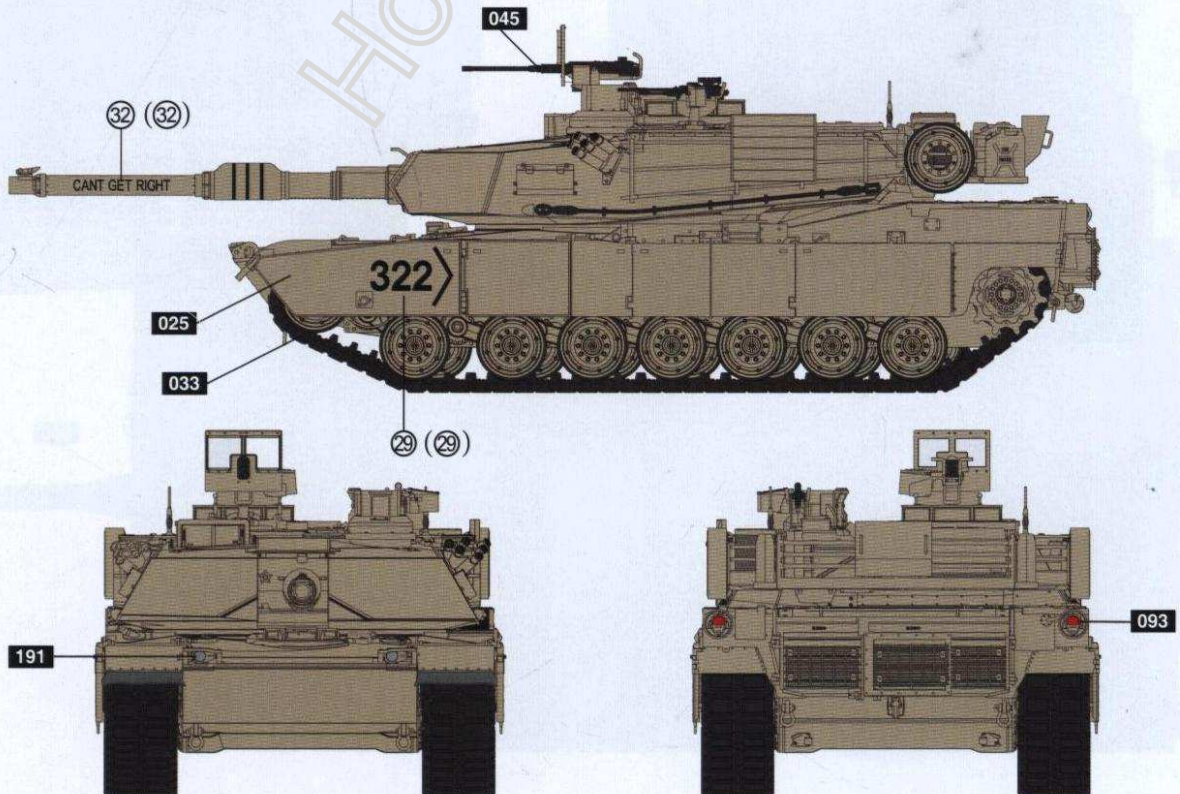

M1A2 w/FULL INTERIOR

Main Battle Tank

Painting and Marking Guide

Color info and profiles by

- A.MIG 033 Rubber & Tires
- A.MIG 046 Matt Black
- A.MIG 084 NATO Green
- A.MIG 085 NATO Brown
- A.MIG 093 Crystal Red
- A.MIG 095 Crystal Smoke
- A.MIG 191 Steel
- A.MIG 025 US Modern Vehicles