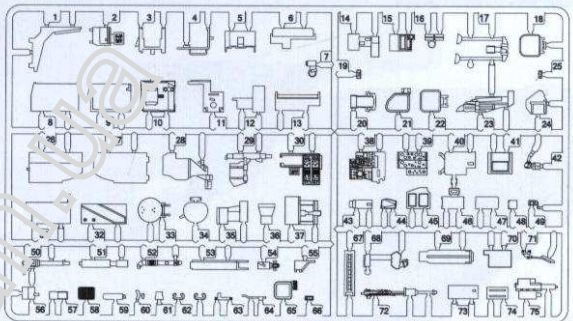

A X1

B X1

C X2

E X1

Y X6

X X5

Assembly Boards X2

D X1

F X1

C X2

Lower Hull X1

T X1

Tracks Pins X156

G X1

N X1

P X1

L X1

Z1 X1

Z2 X1

Decal X1

M1A1 w/FULL INTERIOR

Main Battle Tank

Painting and Marking Guide

Color info and profiles by