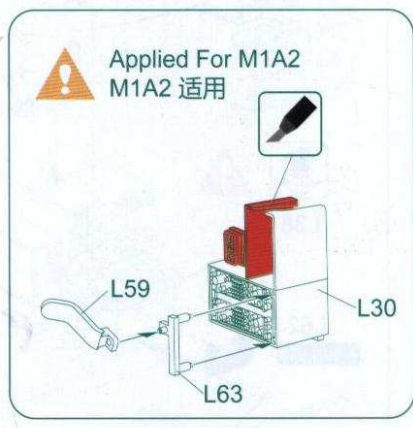

Applied For M1A2
M1A2 适用

1.1mm

Applied For M1A2
M1A2 适用

W

9

10

11

12