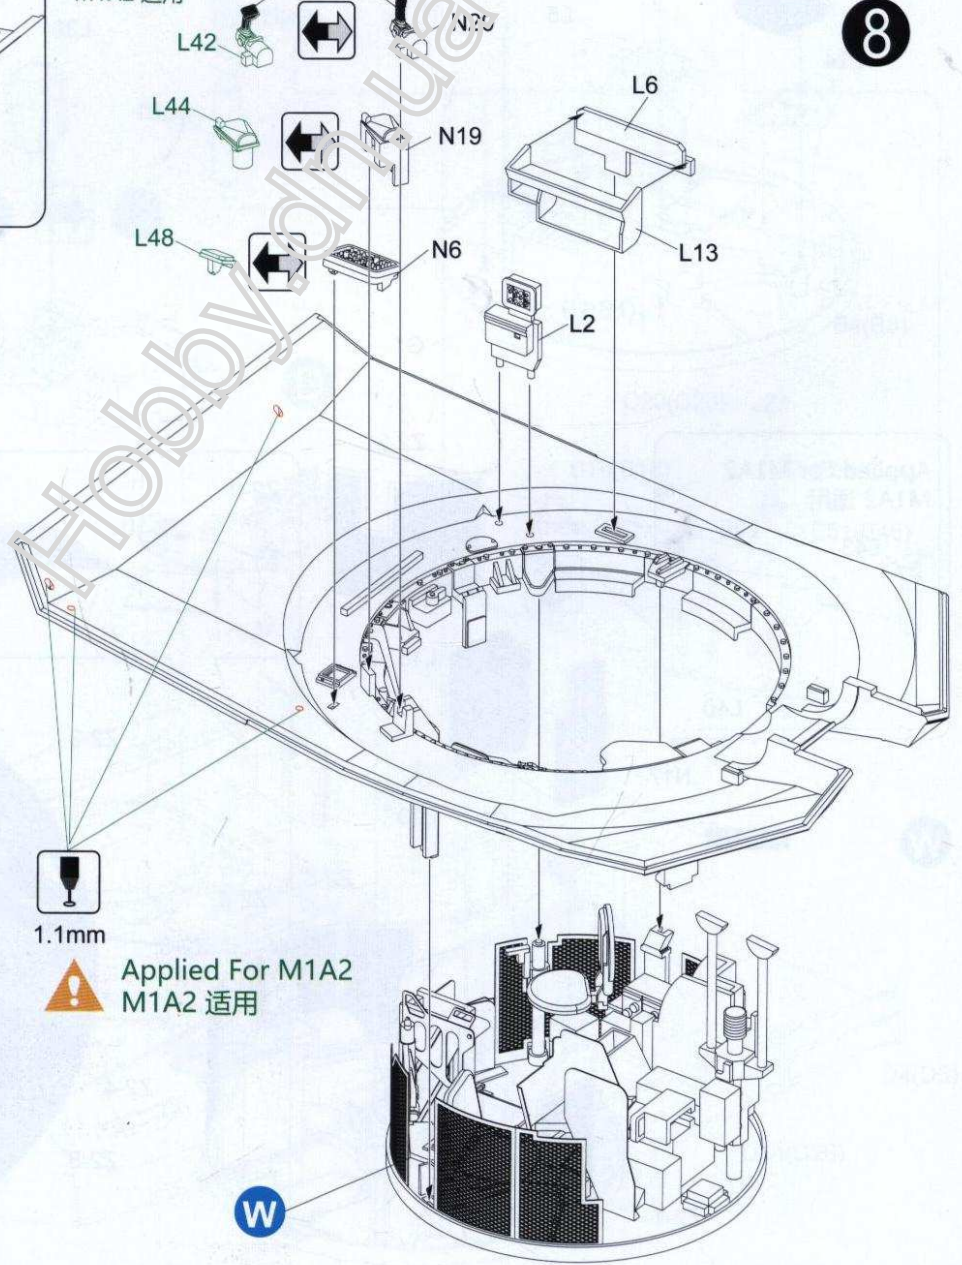

Applied For M1A2
M1A2 适用

1.1mm

Applied For M1A2
M1A2 适用

W

9

10

11

12