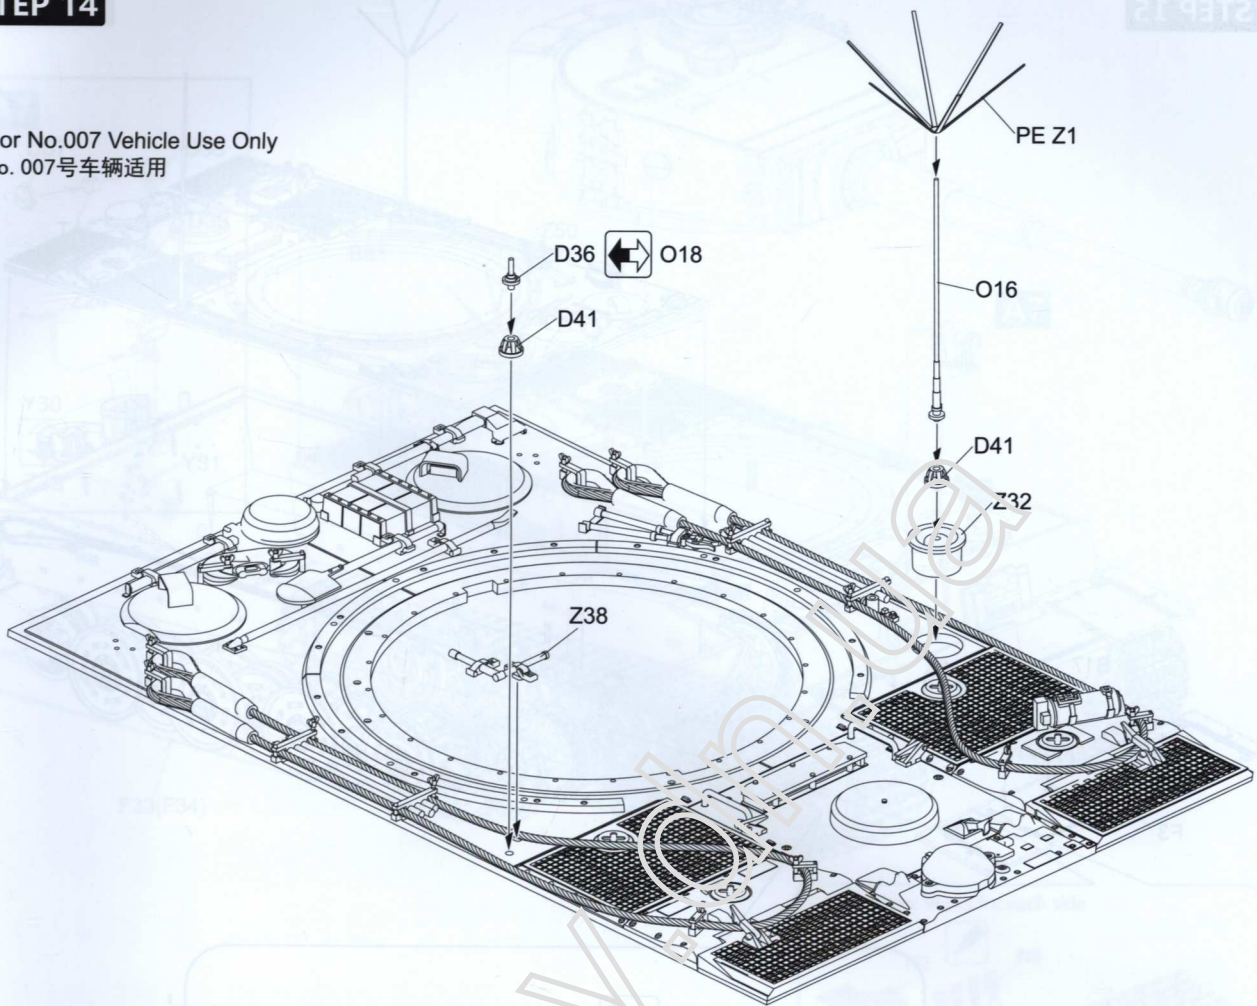

STEP 14

STEP 14

For No.007 Vehicle Use Only
No. 007号车辆适用

For Standard Late Production Use Only
标准后期型适用