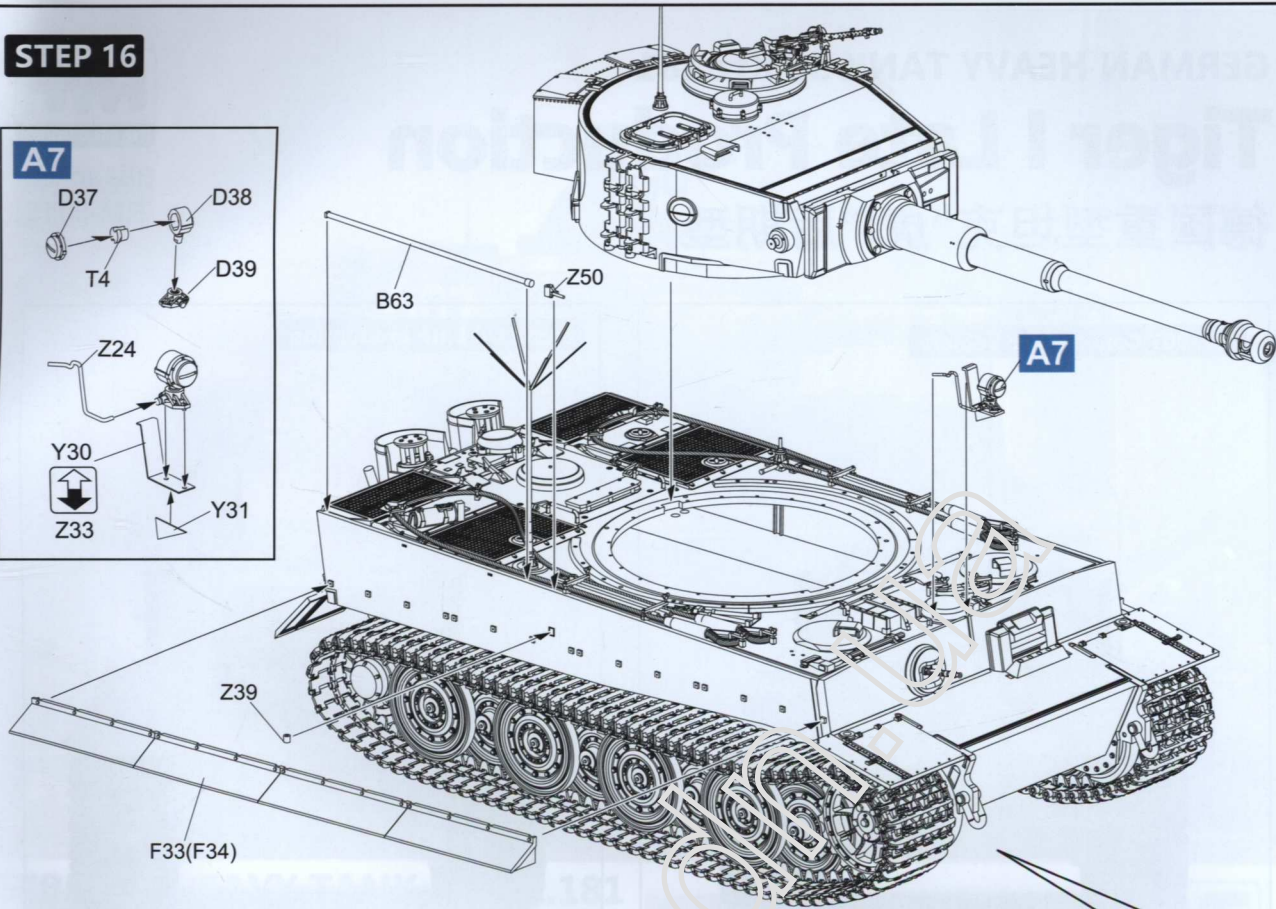

A7

Track Links: 96pcs for each side.

GERMAN HEAVY TANK Sd.Kfz.181

Tiger I Late Production

德国重型坦克“虎I”后期型

1/35 SCALE
RM-5015

No. 007 Commander Vehicle

Standard Late production