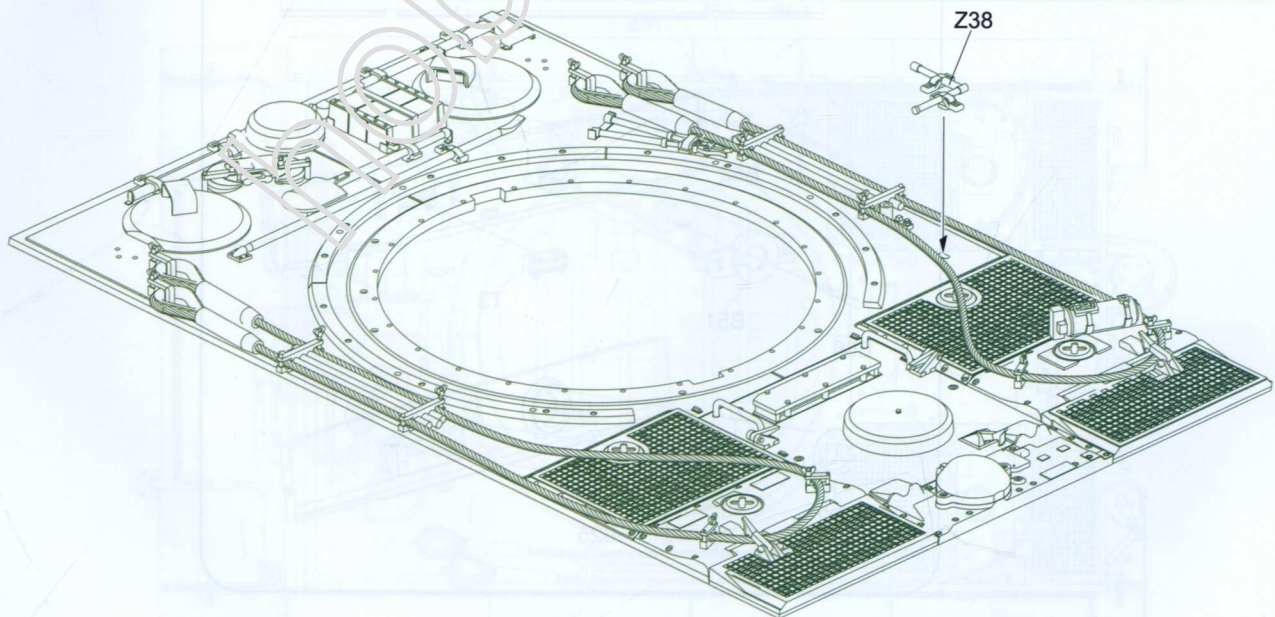

STEP 14

STEP 14

For No.007 Vehicle Use Only
No. 007号车辆适用

For Standard Late Production Use Only
标准后期型适用