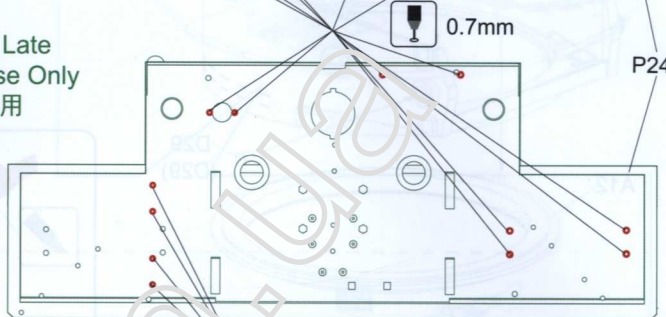

Side View
侧视图

F37

A4

A5

For No.007 Vehicle Use Only
007号车辆适用

0.6mm

For Standard Late
Production Use Only
标准后期型适用

0.7mm