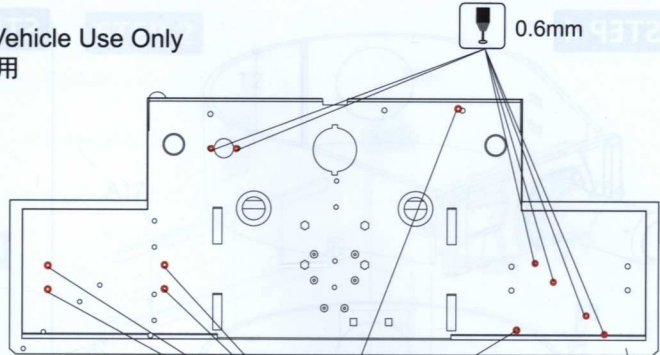

Side View
侧视图

F37

A4

A5

For No.007 Vehicle Use Only
007号车辆适用

0.6mm

For Standard Late
Production Use Only
标准后期型适用

0.7mm