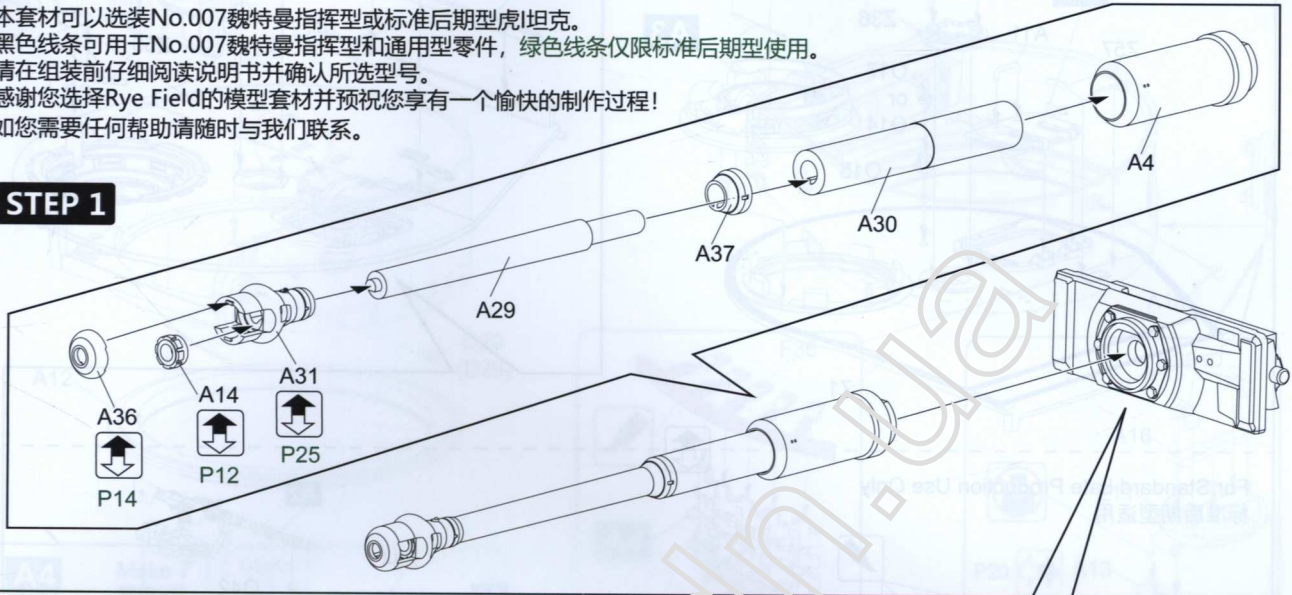

The kit can be selected for No.007 Wittmann command Tiger or standard late Tiger I tank.
The black lines in the instruction stand for No.007 Wittmann command Tiger I tank and the universal parts, the green lines for standard later version use only. Please carefully read the instructions before assembly and confirm the version want to build.

Thank you very much for choosing Rye Field's model kit and wish all of you have a pleasant experience during building the model kit!

If you have any questions or need any help, please feel free to contact us.

本套材可以选装No.007魏特曼指挥型或标准后期型虎I坦克。
黑色线条可用于No.007魏特曼指挥型和通用型零件，绿色线条仅限标准后期型使用。
请在组装前仔细阅读说明书并确认所选型号。
感谢您选择Rye Field的模型套材并预祝您享有一个愉快的制作过程！
如您需要任何帮助请随时与我们联系。

STEP 1