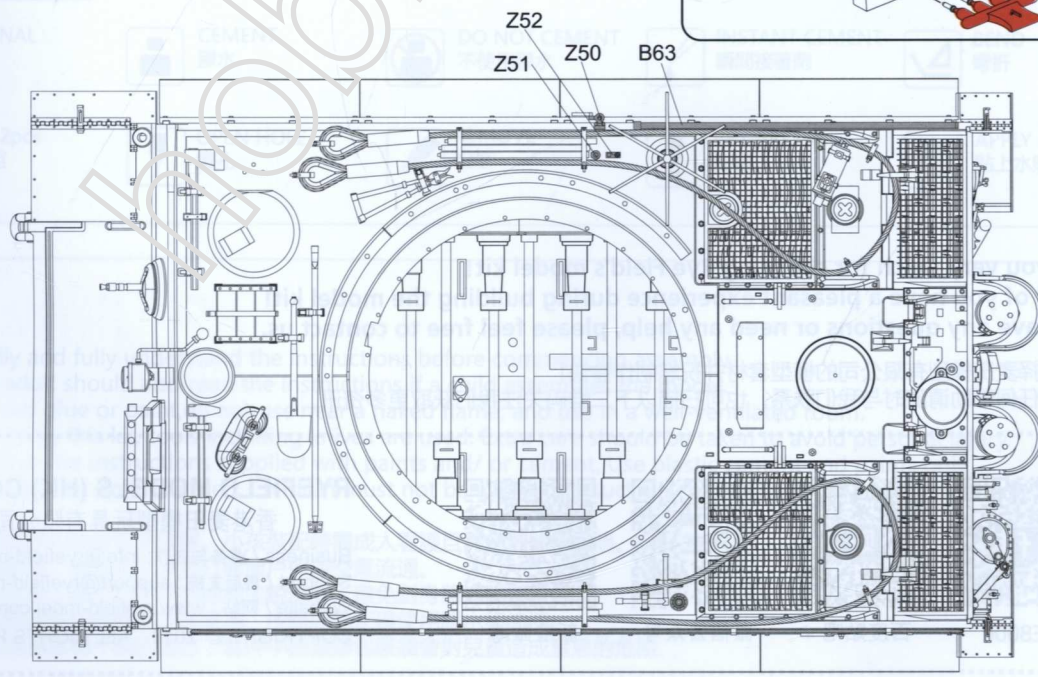

A7

Track Links: 96pcs for each side.

GERMAN HEAVY TANK Sd.Kfz.181

Tiger I Late Production

德国重型坦克“虎I”后期型

1/35 SCALE
RM-5015

No. 007 Commander Vehicle

Standard Late production