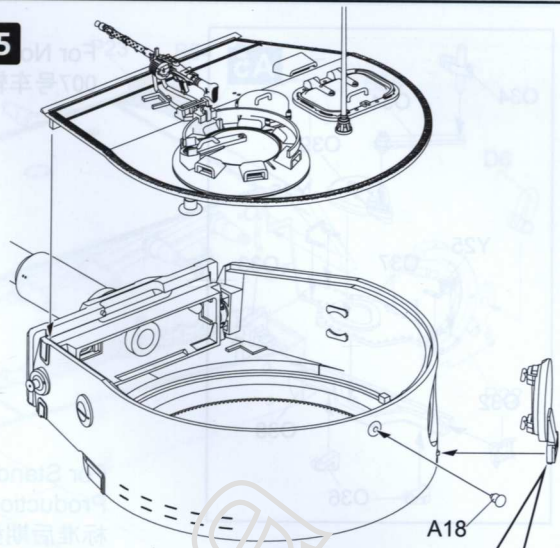

STEP 4

STEP 5

A4 Make 7
制作7组

Make 5
制作5组

Top View
顶视图

Side View
侧视图

A4

STEP 6

Make 2
制作2组

Top View
顶视图

Side View
侧视图

F37

A4