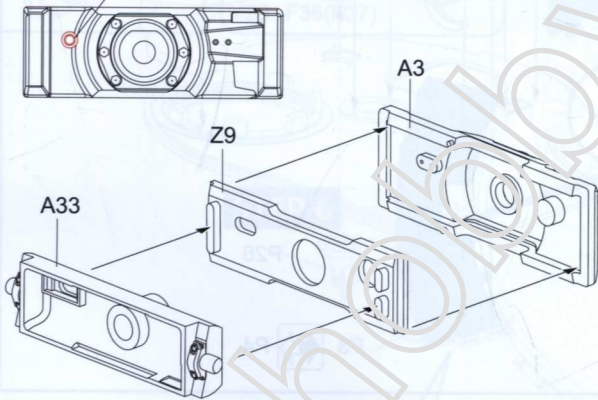

For No.007 Vehicle Use Only
No. 007号车辆适用

Fill The Hole
将孔填平