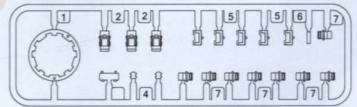

A

Lower Hull

B

T

Track x192

F

P