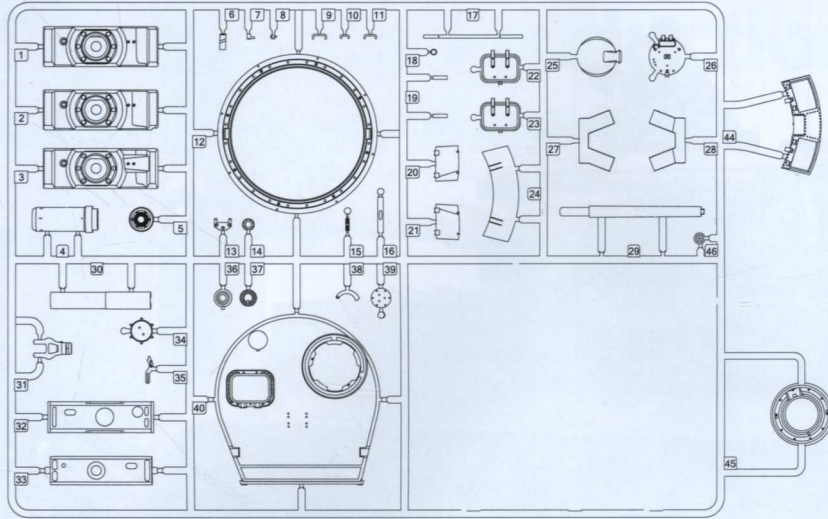

A

Lower Hull

B

T

Track x192

F

P