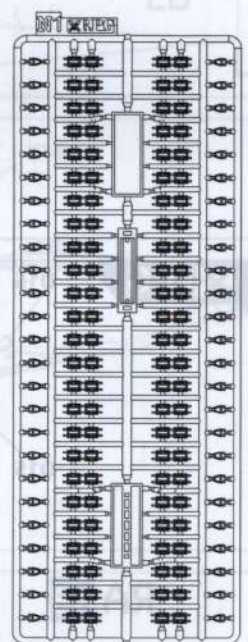

E Parts ×2

HULL
车体

Turret
炮塔

F Parts ×1

G Parts ×1

H Parts ×1

E Parts x3

J Parts x1

K Parts x1

N2 Parts x8

M Parts x1

L Parts x1

N1 Parts x4

W Parts x1

Decal
水贴

PE

-  Corrugated pipe x6
波纹管
-  Smoke emitter x8
烟雾弹发射器
-  Muzzle x1
炮口

Copper cable
铜缆

01 **RPG**

02 **RPG**

03 **RPG**

04  RPG

05  RPG

06  RPG