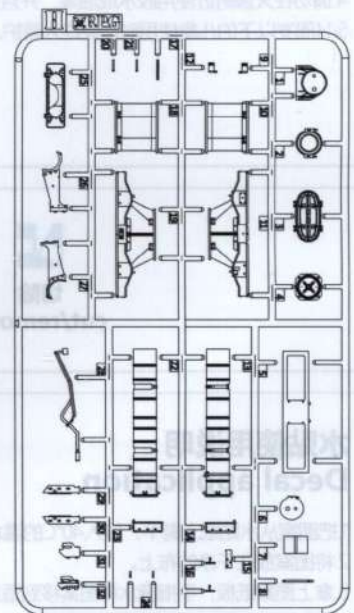

E Parts ×2

HULL
车体

Turret
炮塔

F Parts ×1

G Parts ×1

H Parts ×1

E Parts x3

J Parts x1

K Parts x1

N2 Parts x8

M Parts x1

L Parts x1

N1 Parts x4

W Parts x1

Decal
水贴

PE