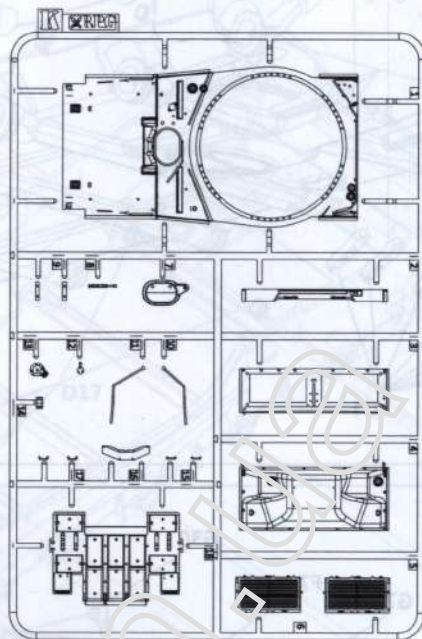

E Parts ×2

HULL
车体

Turret
炮塔

F Parts ×1

G Parts ×1

H Parts ×1

E Parts x3

J Parts x1

K Parts x1

N2 Parts x8

M Parts x1

L Parts x1

N1 Parts x4

W Parts x1

Decal
水贴

PE