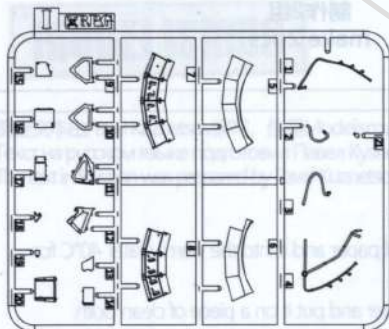

E Parts ×2

HULL
车体

Turret
炮塔

F Parts ×1

G Parts ×1

H Parts ×1

E Parts x3

J Parts x1

K Parts x1

N2 Parts x8

M Parts x1

L Parts x1

N1 Parts x4

W Parts x1

Decal
水贴

PE