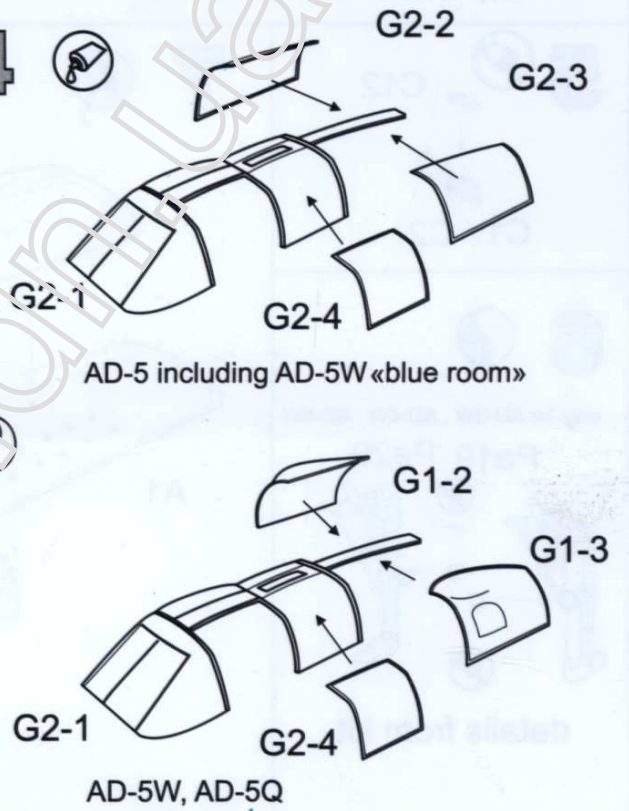

14

All airplanes to AD-4, AD-4N and AD-4S