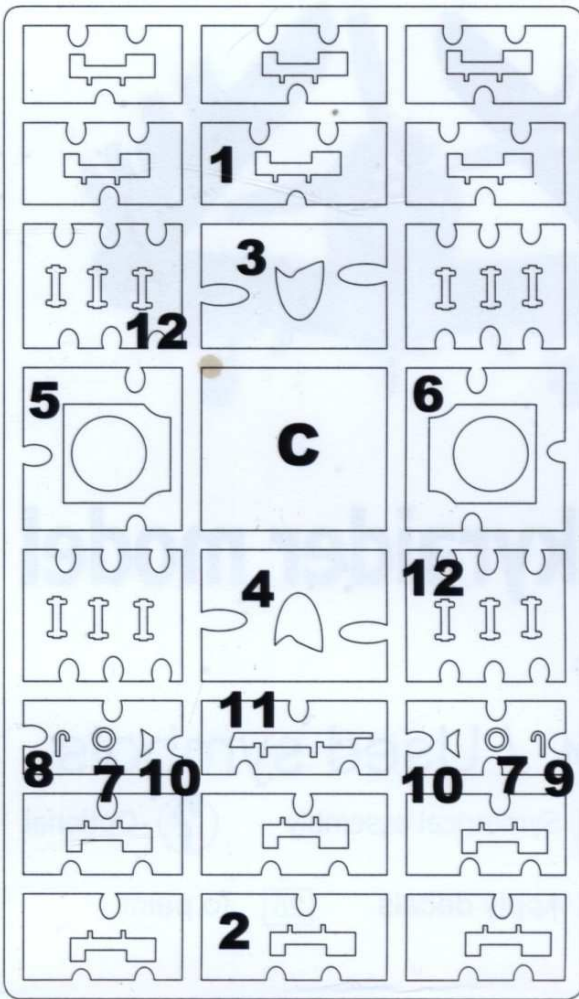

Folded wings for Skyraider model

Використані символи / Used symbols

-  Do not glue
-  Glue
-  Symmetrical assembly
-  Optional
-  Remove
-  Bend
-  Apply decals
-  To paint

3

only for AD-3W , AD-4W , all AD-5 C5 C6

4

5

7

6

only for AD-3W , AD-4W , AD-5W
Pe19 Pe20

8

9

10

11

12

13

14

All airplanes to AD-4, AD-4N and AD-4S

AD-3W, AD-4W, AD-5W, AD-5Q

All airplanes, starting with AD-4, except for AD-4N and AD-4S