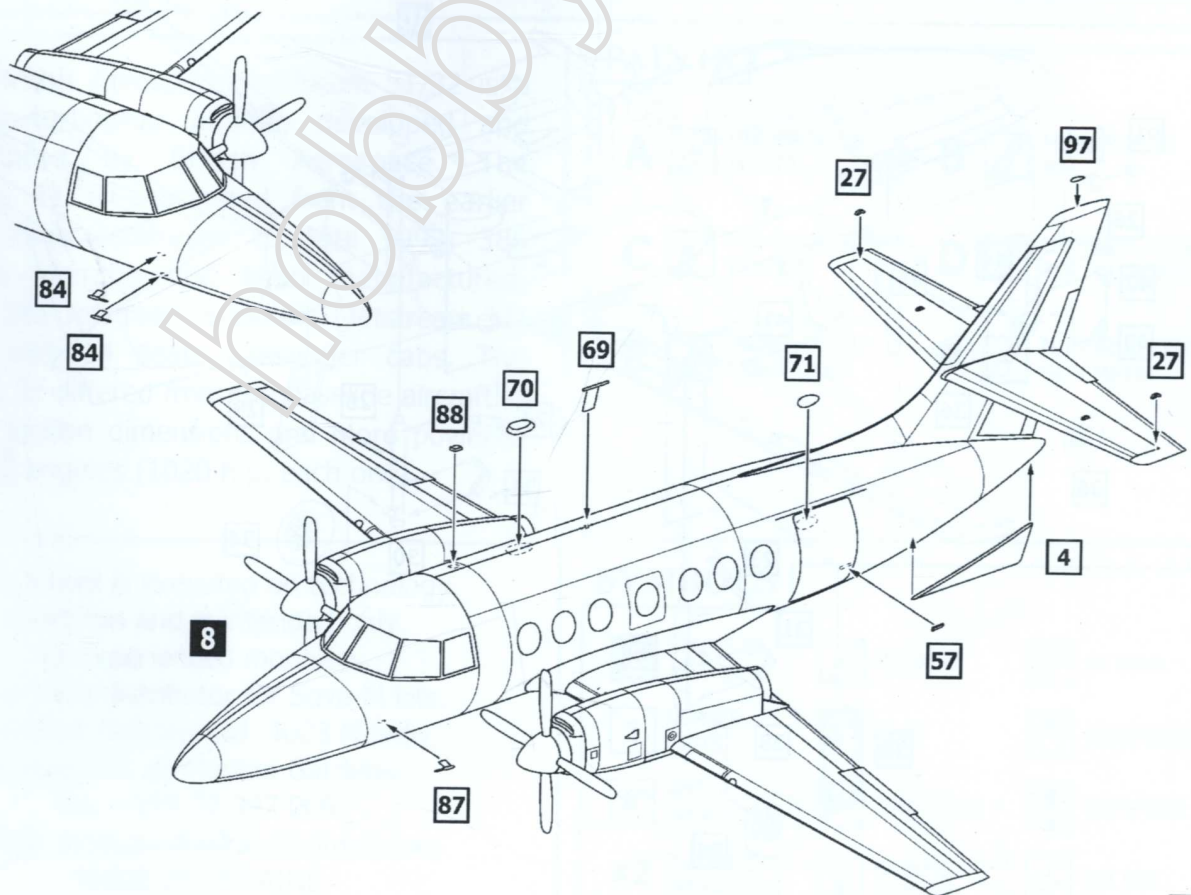

The British Aerospace Jetstream 31/32 is a light twin-turboprop airliner, developed and manufactured by British Aerospace. The Jetstream 31 is developed from the earlier Handley Page Jetstream 1. Until 1993, 386 Jetstream aircrafts had been manufactured, including 161 Jetstream Super 31 (Jetstream 32) airliners with 14 seats passenger cabs. The Jetstream 32 differed from the baseline aircraft in baggage section dimensions and more powerful TPE331-12 engines (1020 h.p. each one).

92

ASSEMBLY INSTRUCTION

- 8
- 5
- 7
- 3
- 6
- 13
- 15
- 16
- 19
- 92

- 9
- 8
- 4
- 27 x2
- 57
- 69
- 70
- 71
- 84 x2
- 87
- 88
- 97

ASSEMBLY INSTRUCTION

10

9

- 46 x2
- 47 x2
- 58
- 59
- 61
- 65
- 68
- 69
- 72 x2
- 73 x2
- 75
- 80 x2
- 81 x2
- 82 x2
- 85
- 94 x2
- 95
- 96
- 98

11

- 10
- 23
- 24
- 25
- 26
- 28 x2
- 29
- 30
- 31 x2
- 34 x2
- 36 x2
- 38
- 39
- 41
- 42
- 43
- 44
- 45
- 91

MARKING & PAINTING

British Aerospace Jetstream 32