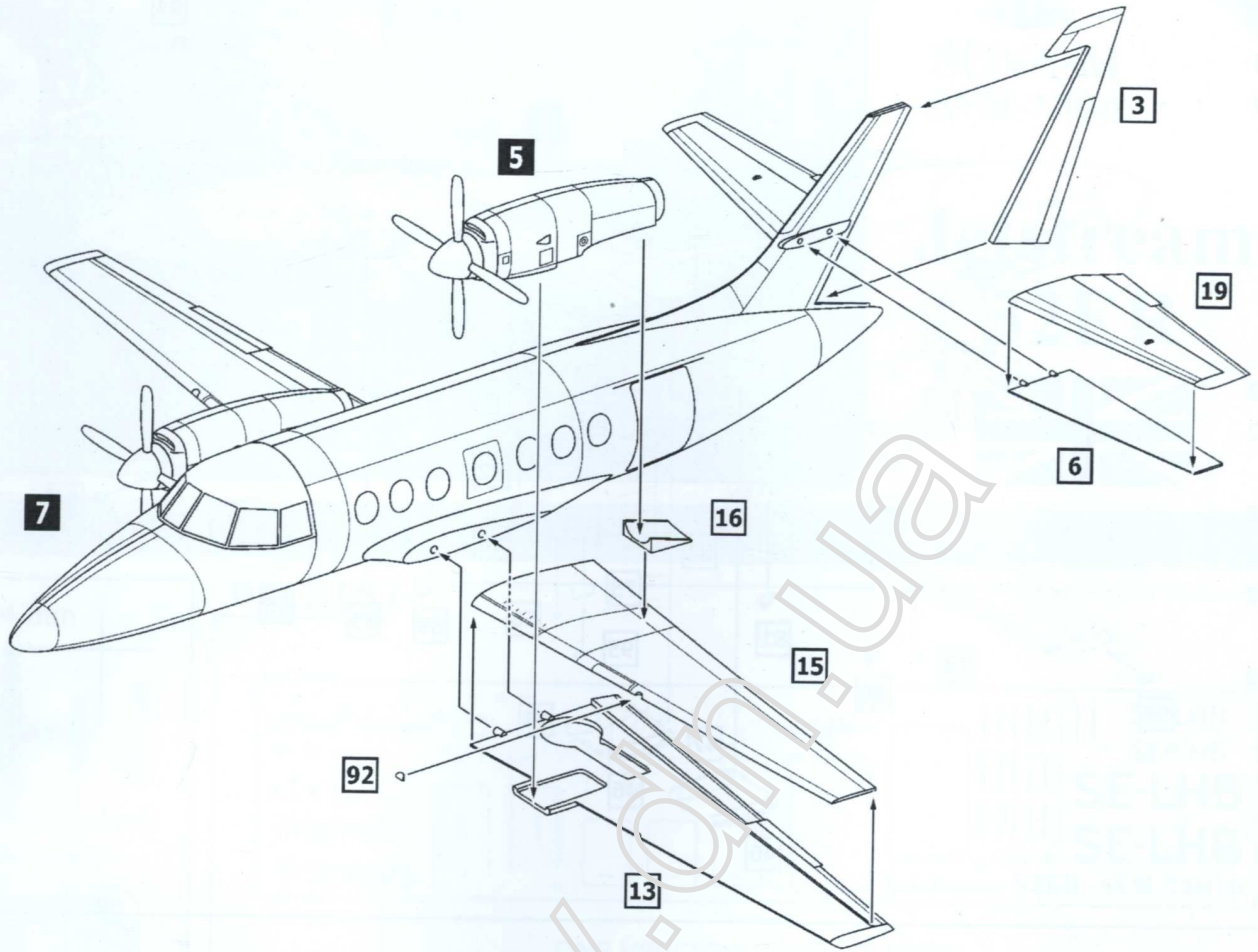

The British Aerospace Jetstream 31/32 is a light twin-turboprop airliner, developed and manufactured by British Aerospace. The Jetstream 31 is developed from the earlier Handley Page Jetstream 1. Until 1993, 386 Jetstream aircrafts had been manufactured, including 161 Jetstream Super 31 (Jetstream 32) airliners with 14 seats passenger cabs. The Jetstream 32 differed from the baseline aircraft in baggage section dimensions and more powerful TPE331-12 engines (1020 h.p. each one).

92

ASSEMBLY INSTRUCTION

- 8
- 5
- 7
- 3
- 6
- 13
- 15
- 16
- 19
- 92

- 9
- 8
- 4
- 27 x2
- 57
- 69
- 70
- 71
- 84 x2
- 87
- 88
- 97

ASSEMBLY INSTRUCTION

10

9

- 46 x2
- 47 x2
- 58
- 59
- 61
- 65
- 68
- 69
- 72 x2
- 73 x2
- 75
- 80 x2
- 81 x2
- 82 x2
- 85
- 94 x2
- 95
- 96
- 98