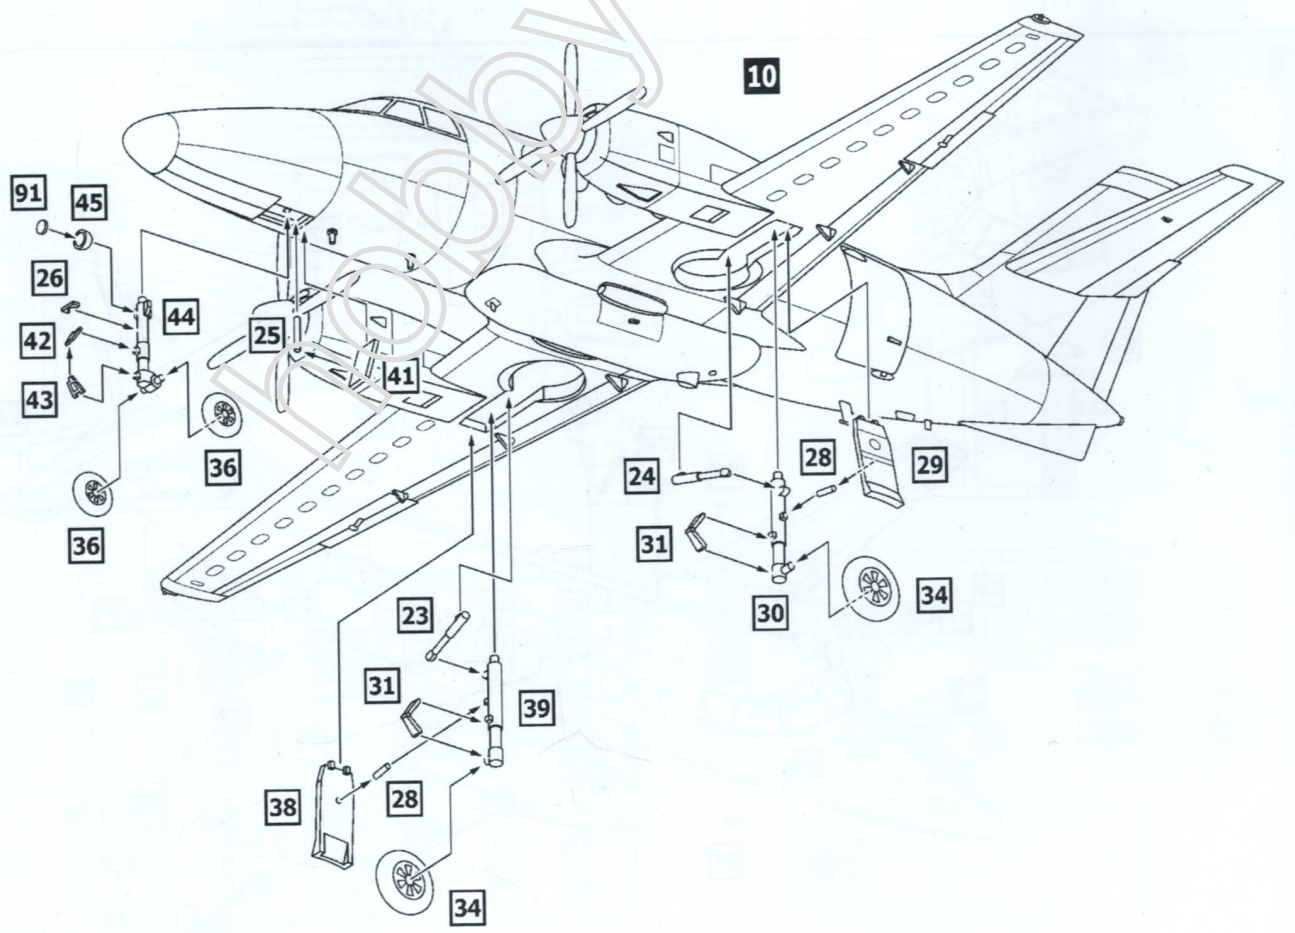

The British Aerospace Jetstream 31/32 is a light twin-turboprop airliner, developed and manufactured by British Aerospace. The Jetstream 31 is developed from the earlier Handley Page Jetstream 1. Until 1993, 386 Jetstream aircrafts had been manufactured, including 161 Jetstream Super 31 (Jetstream 32) airliners with 14 seats passenger cabs. The Jetstream 32 differed from the baseline aircraft in baggage section dimensions and more powerful TPE331-12 engines (1020 h.p. each one).

92

ASSEMBLY INSTRUCTION

- 8
- 5
- 7
- 3
- 6
- 13
- 15
- 16
- 19
- 92

- 9
- 8
- 4
- 27 x2
- 57
- 69
- 70
- 71
- 84 x2
- 87
- 88
- 97

ASSEMBLY INSTRUCTION

10

9

- 46 x2
- 47 x2
- 58
- 59
- 61
- 65
- 68
- 69
- 72 x2
- 73 x2
- 75
- 80 x2
- 81 x2
- 82 x2
- 85
- 94 x2
- 95
- 96
- 98

11

- 10
- 23
- 24
- 25
- 26
- 28 x2
- 29
- 30
- 31 x2
- 34 x2
- 36 x2
- 38
- 39
- 41
- 42
- 43
- 44
- 45
- 91

MARKING & PAINTING

British Aerospace Jetstream 32