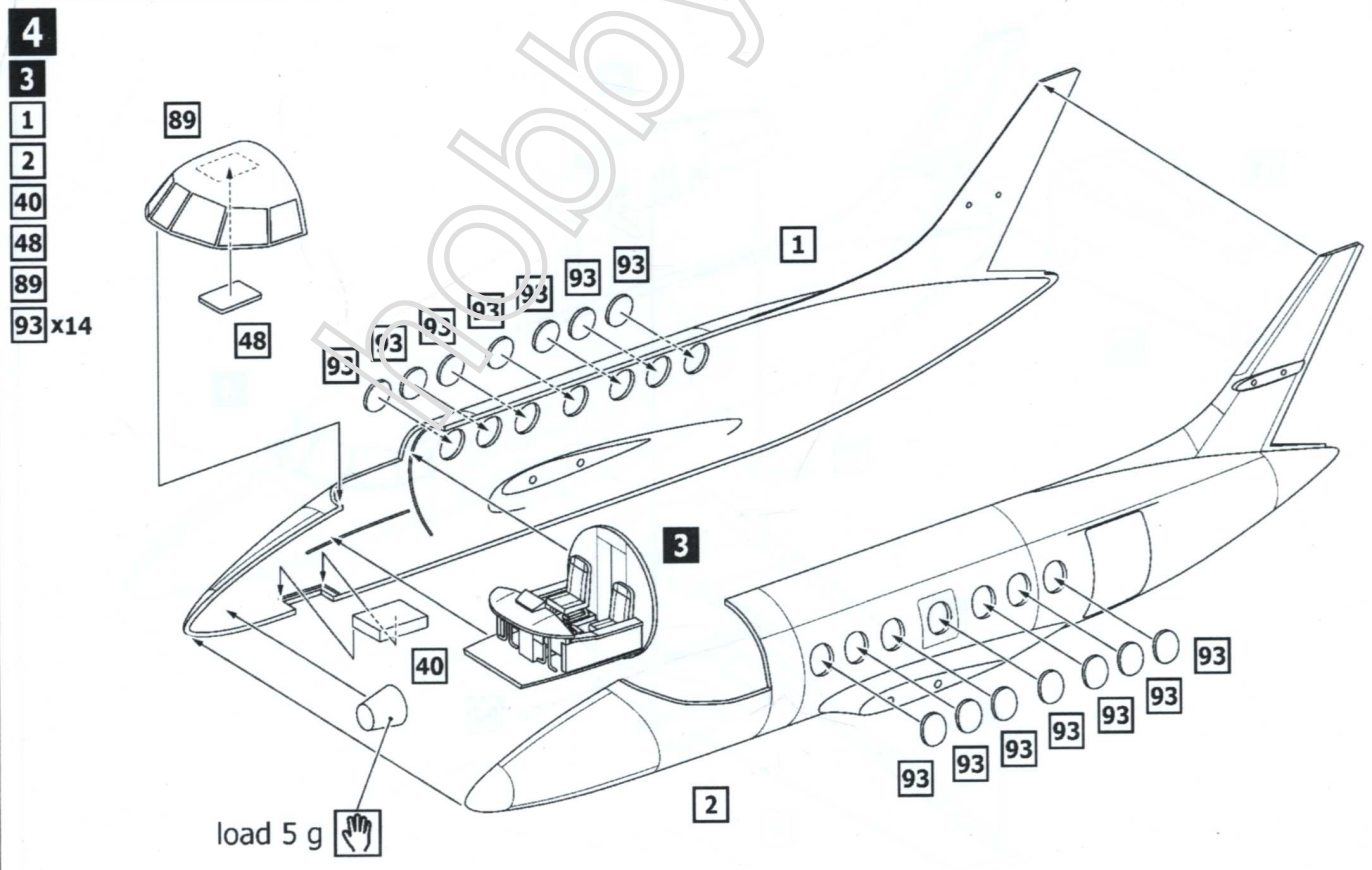

ASSEMBLY INSTRUCTION