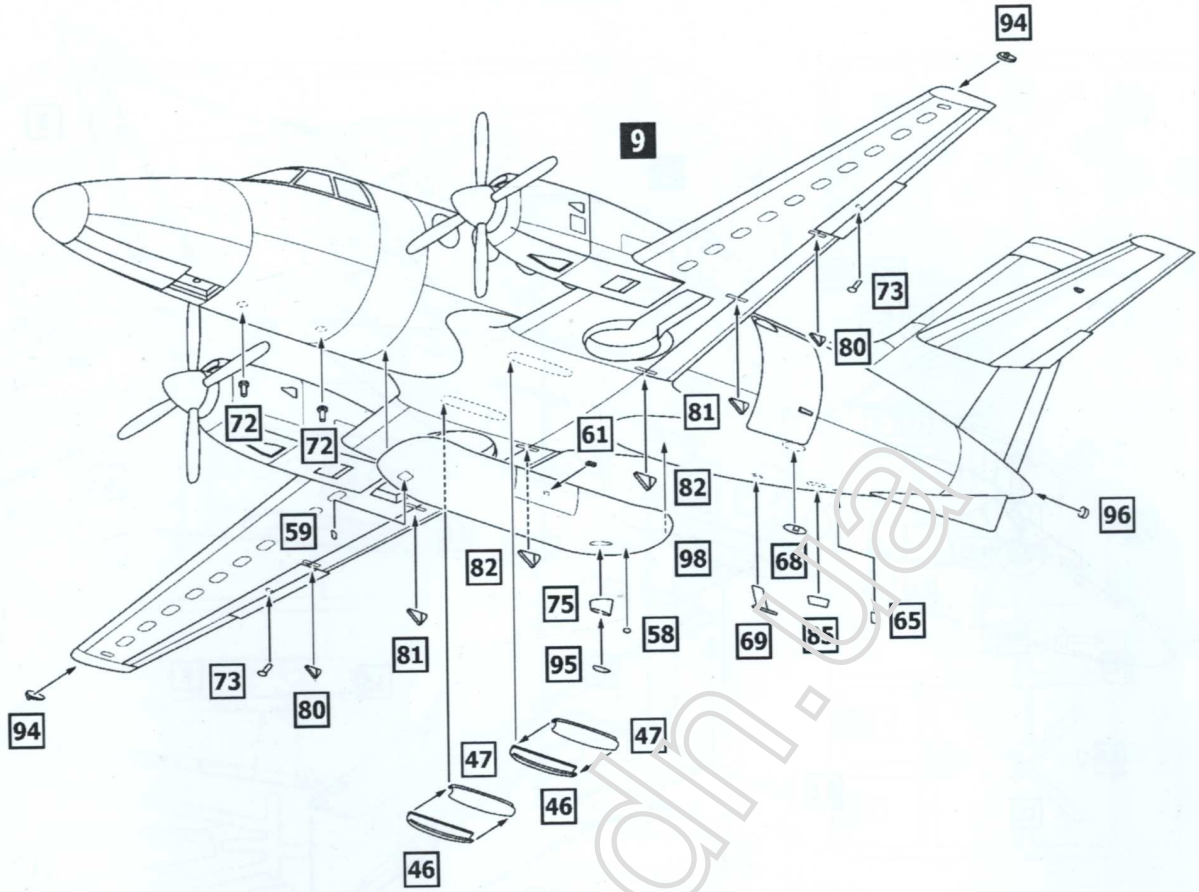

The British Aerospace Jetstream 31/32 is a light twin-turboprop airliner, developed and manufactured by British Aerospace. The Jetstream 31 is developed from the earlier Handley Page Jetstream 1. Until 1993, 386 Jetstream aircrafts had been manufactured, including 161 Jetstream Super 31 (Jetstream 32) airliners with 14 seats passenger cabs. The Jetstream 32 differed from the baseline aircraft in baggage section dimensions and more powerful TPE331-12 engines (1020 h.p. each one).

92

ASSEMBLY INSTRUCTION

- 8
- 5
- 7
- 3
- 6
- 13
- 15
- 16
- 19
- 92

- 9
- 8
- 4
- 27 x2
- 57
- 69
- 70
- 71
- 84 x2
- 87
- 88
- 97

ASSEMBLY INSTRUCTION

10

9

- 46 x2
- 47 x2
- 58
- 59
- 61
- 65
- 68
- 69
- 72 x2
- 73 x2
- 75
- 80 x2
- 81 x2
- 82 x2
- 85
- 94 x2
- 95
- 96
- 98

11

- 10
- 23
- 24
- 25
- 26
- 28 x2
- 29
- 30
- 31 x2
- 34 x2
- 36 x2
- 38
- 39
- 41
- 42
- 43
- 44
- 45
- 91

MARKING & PAINTING

British Aerospace Jetstream 32