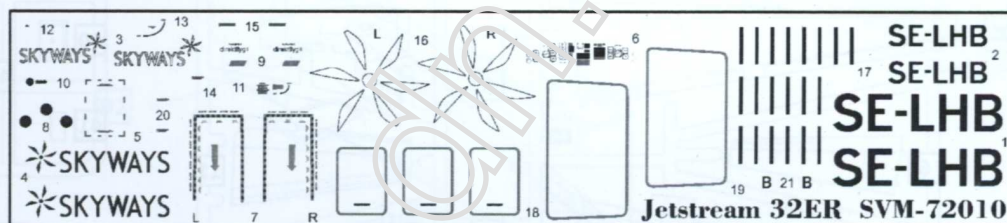

ONE VERSION OF COLOURING

PAINTS

A HUMBROL 22 WHITE	B HUMBROL 19 RED
C HUMBROL 33 BLACK	D HUMBROL 27002 POL. ALUMINIUM
E HUMBROL 147 LIGHT GREY	F HUMBROL 27004 GUN METAL

The British Aerospace Jetstream 31/32 is a light twin-turboprop airliner, developed and manufactured by British Aerospace. The Jetstream 31 is developed from the earlier Handley Page Jetstream 1. Until 1993, 386 Jetstream aircrafts had been manufactured, including 161 Jetstream Super 31 (Jetstream 32) airliners with 14 seats passenger cabs. The Jetstream 32 differed from the baseline aircraft in baggage section dimensions and more powerful TPE331-12 engines (1020 h.p. each one).

The model is executed on technology short run and is intended only for experienced modelers.

Word-wide distributor for Sova-M kits:
ModelSvit Balkans Ltd. 4003 Plovdiv,
Bulgaria 9, zk Maritza Gardens.
Tel. +359 32 397 069,
E-Mail: modelsvitbalkans@gmail.com
MADE IN UKRAINE

SYMBOLS

1 STAGES OF ASSEMBLY	TO PAINT	TO BEND
1 NUMBER PARTS	GLUE	SCRATCH BUILT
APPLY DECALS	DON'T GLUE	OPEN HOLE
x2 QUANTITY OF OPERATIONS	НА ВИБІР OPTIONAL	CAT OUT