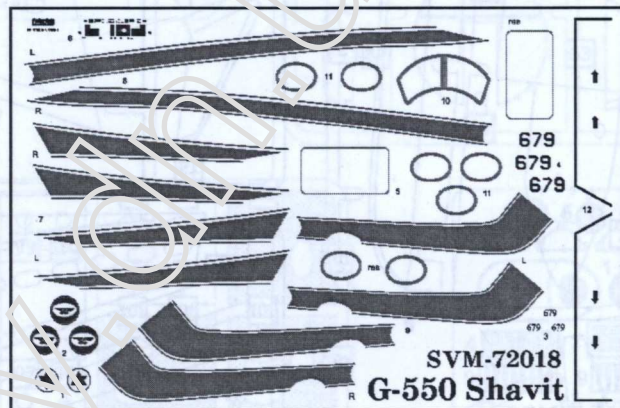

LIMITED EDITION

SOVA-M
SVM-72018

Gulfstream
G-550
Shavit

UNASSEMBLED PLASTIC MODEL KITS

SCALE:1/72

DECALS

ONE VERSION OF COLOURING

The Gulfstream G550 is a business jet aircraft produced by General Dynamics' Gulfstream Aerospace unit in Savannah, Georgia, US. The certification designation is GV-SP. There were 450 Gulfstream G550s in active service as of January 2016. The G550 (GV-SP) with improved engines received its FAA type certificate on August 14, 2003.