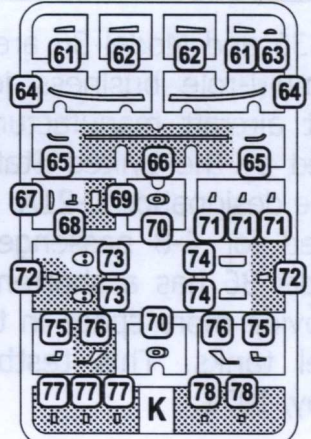

SYMBOLS

- | | | |
|----------------------------------|-------------------|---------------|
| 1 STAGES OF ASSEMBLY | TO PAINT | TO BEND |
| 1 NUMBER PARTS | GLUE | SCRATCH BUILT |
| APPLY DECALS | DON'T GLUE | OPEN HOLE |
| x2 QUANTITY OF OPERATIONS | НА ВИБІР OPTIONAL | CUT OUT |

SET OF THE PARTS

 PARTS NOT FOR USE

P

MASKS FOR PAINTING

x2

x2

ASSEMBLY INSTRUCTION

- 6
- 3
- 4
- 5
- 6
- 7
- 8
- 21
- 24

- 7
- 4
- 5
- 6
- 22
- 38

ASSEMBLY INSTRUCTION

8

7

41

42

59

60

62 x2

64 x2

65 x2

74 x2

82

86

87

110