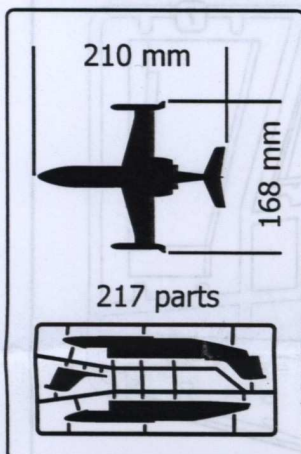

SOVA-M
SVM-72019

Learjet 35

UNASSEMBLED PLASTIC MODEL KITS

SCALE:1/72

DECALS

ONE VERSION OF COLOURING

The Learjet Model 35 and Model 36 are a series of American multi-role business jets and military transport aircraft manufactured by Learjet. When used by the United States Air Force they carry the designation C-21A. Its cabin can be arranged for 6-8 passengers. The longer-range Model 36 has a shortened passenger area to provide more space in the aft fuselage for fuel tanks. This testbed aircraft first flew in May, 1971.