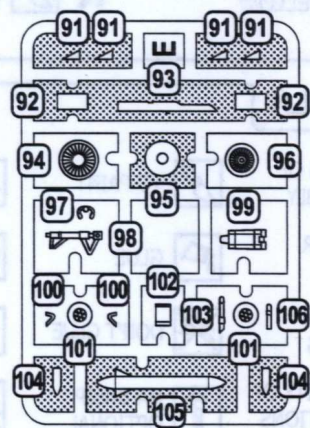

SYMBOLS

- | | | |
|----------------------------------|-------------------|---------------|
| 1 STAGES OF ASSEMBLY | TO PAINT | TO BEND |
| 1 NUMBER PARTS | GLUE | SCRATCH BUILT |
| APPLY DECALS | DON'T GLUE | OPEN HOLE |
| x2 QUANTITY OF OPERATIONS | НА ВИБІР OPTIONAL | CUT OUT |

SET OF THE PARTS

 PARTS NOT FOR USE

P

MASKS FOR PAINTING

x2

x2

ASSEMBLY INSTRUCTION

- 6
- 3
- 4
- 5
- 6
- 7
- 8
- 21
- 24

- 7
- 4
- 5
- 6
- 22
- 38

ASSEMBLY INSTRUCTION

8

7

41

42

59

60