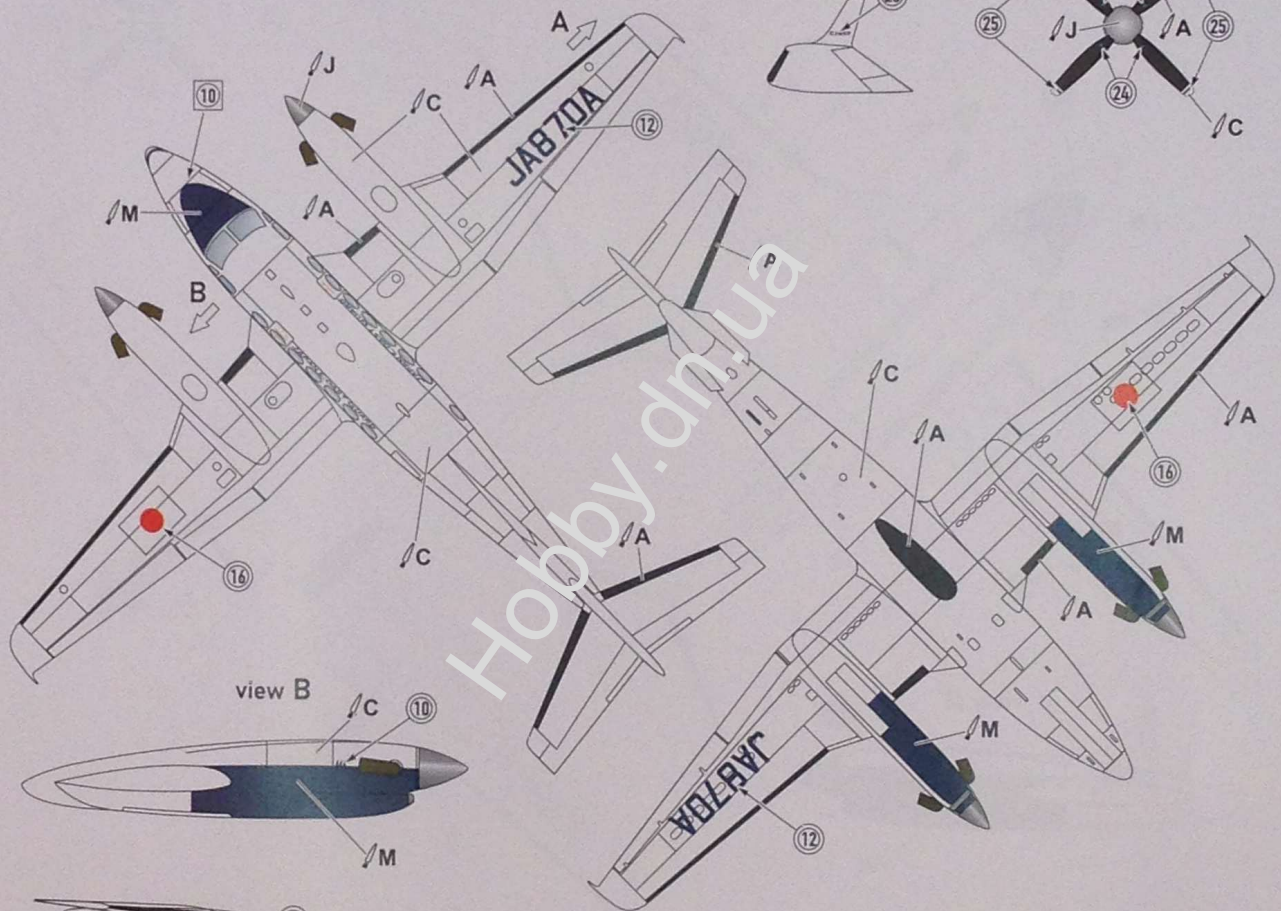

16

17

18

19

20

1. Hawker Beechcraft 350 King Air. JA870A, Japan Coast Guard, Japan.

view A

view B