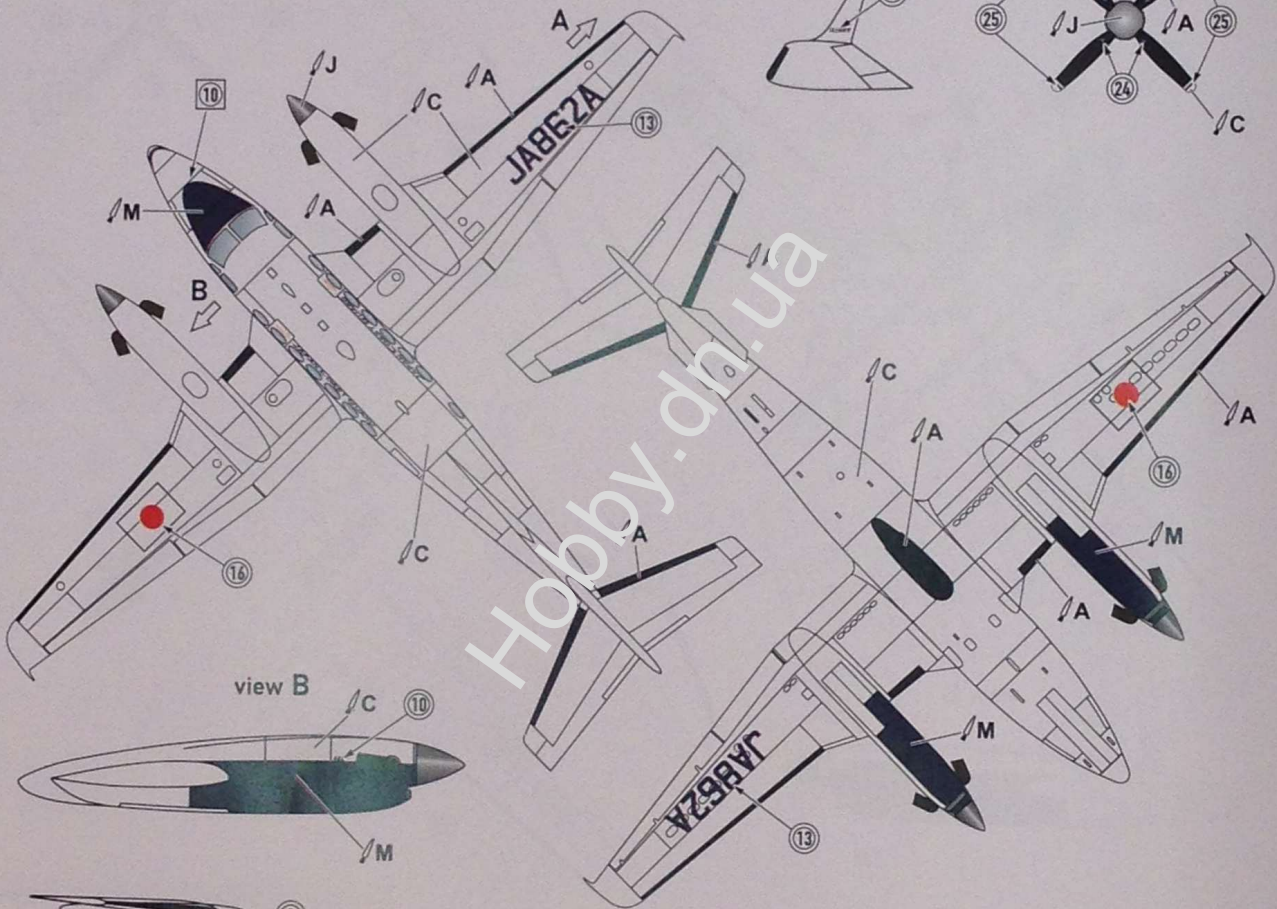

16

17

18

19

20

1. Hawker Beechcraft 350 King Air. JA870A, Japan Coast Guard, Japan.

view A

view B

2. Hawker Beechcraft 350 King Air, JA862A, Japan Coast Guard, Japan.

view A

view B

MR.COLOR C33
AK RC001
BLACK

MR.COLOR C62
AK RC004
WHITE

MR.COLOR C137
AK RC022
RUBBER/TIRES

MR.COLOR C61
AK INTER AK1484
BURNT IRON