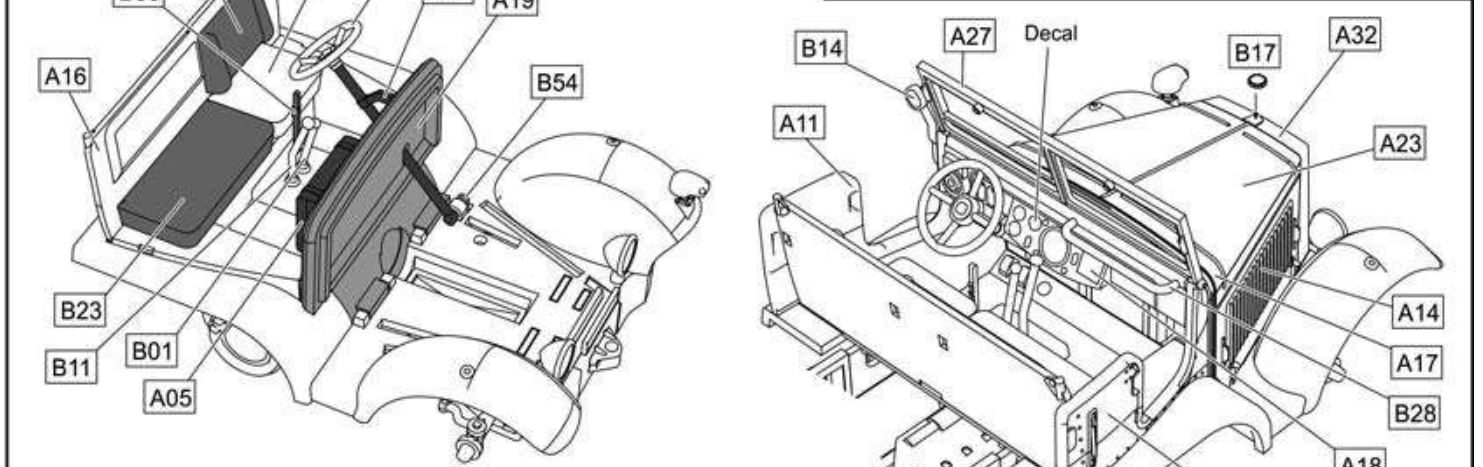

# SdKfz.6/1 Zugkraftwagen 5t Artillerie

1/72 scale  
Plastic model kit. Cat. #72568

Rubber tracks

Windows to be made from a  
clear film or thin clear plastic  
using templates below.