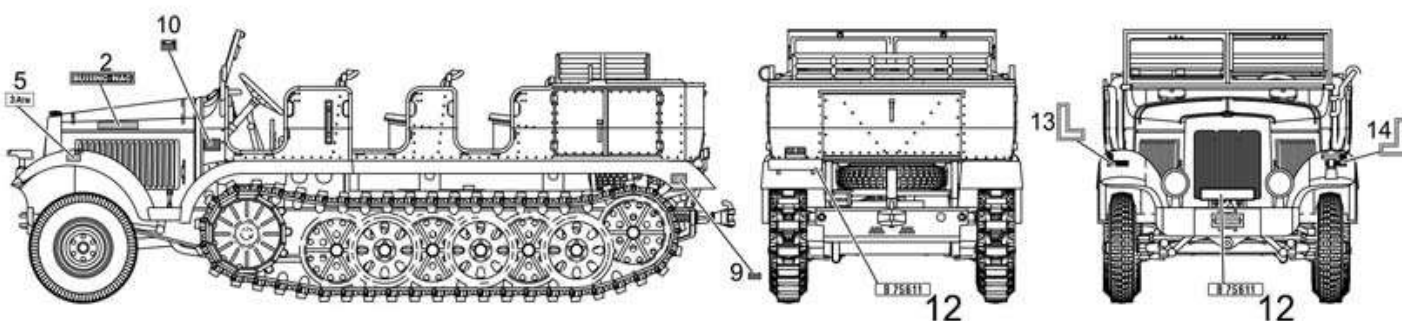

SdKfz.6/1 Zugkraftwagen 5t Artillerie. Bulgarian Army. Art.Regiment of 12 Inf. Division. Dark Grey (RAL7021). Oct. 1944. Pirot. Jugoslavia.

SdKfz.6/1 Zugkraftwagen 5t Artillerie. ВС Болгарии. Артполк 12-ой Пехотной Дивизии. Пирот. Югославия. Окт. 1944. Тёмно-серый (RAL7021/46).