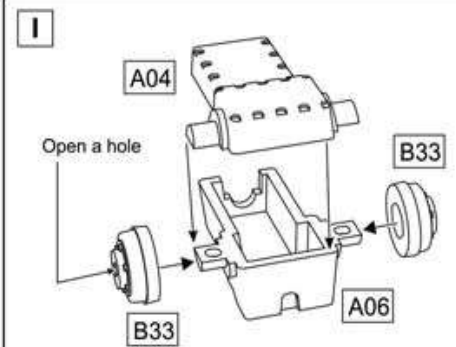

# SdKfz.6/1 Zugkraftwagen 5t Artillerie

1/72 scale  
Plastic model kit. Cat. #72568

Rubber tracks

Windows to be made from a  
clear film or thin clear plastic  
using templates below.