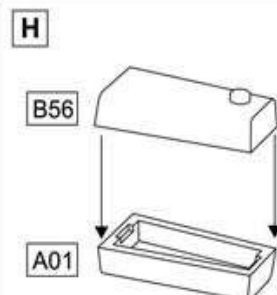

# SdKfz.6/1 Zugkraftwagen 5t Artillerie

1/72 scale  
Plastic model kit. Cat. #72568

Rubber tracks

Windows to be made from a  
clear film or thin clear plastic  
using templates below.