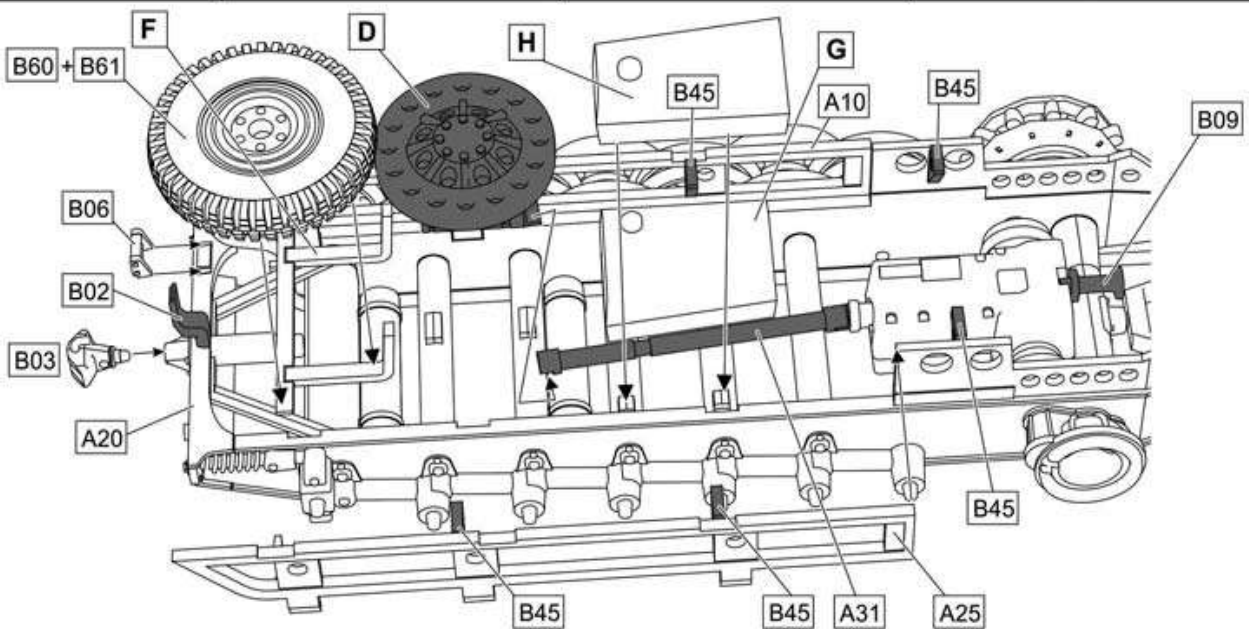

# SdKfz.6/1 Zugkraftwagen 5t Artillerie

1/72 scale  
Plastic model kit. Cat. #72568

Rubber tracks

Windows to be made from a  
clear film or thin clear plastic  
using templates below.