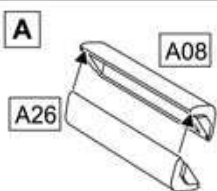

# SdKfz.6/1 Zugkraftwagen 5t Artillerie

1/72 scale  
Plastic model kit. Cat. #72568

Rubber tracks

Windows to be made from a  
clear film or thin clear plastic  
using templates below.