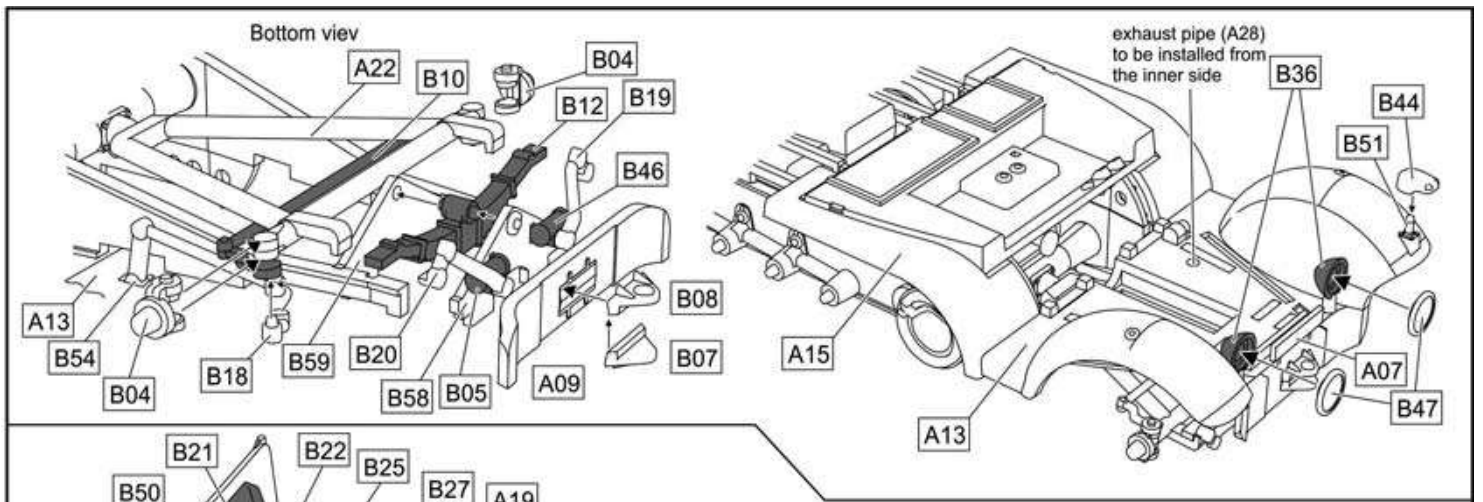

# SdKfz.6/1 Zugkraftwagen 5t Artillerie

1/72 scale  
Plastic model kit. Cat. #72568

Rubber tracks

Windows to be made from a  
clear film or thin clear plastic  
using templates below.