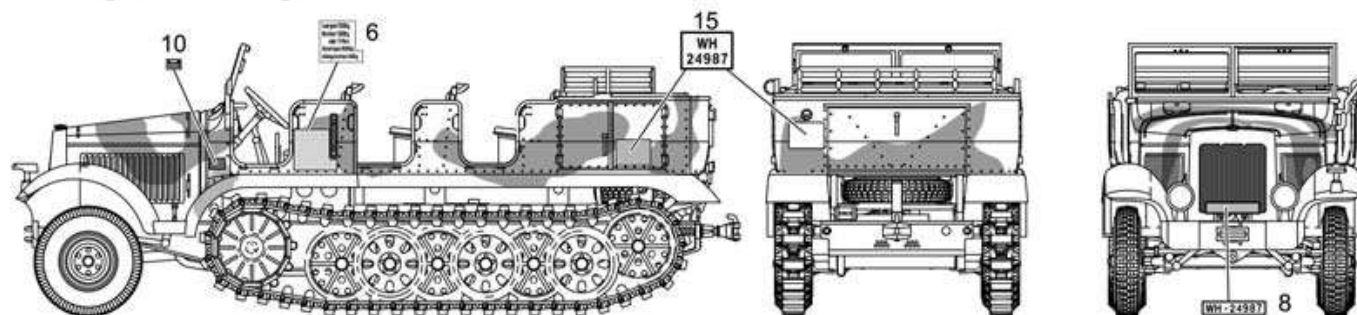

Painting and Markings.

SdKfz.6/1 Zugkraftwagen 5t Artillerie. Wehrmacht. Unit unidentified. Dark Brown (RAL 7017 or old RAL45) camo over Dark Grey (RAL7021 or old RAL46). 1939.

SdKfz.6/1 Zugkraftwagen 5t Artillerie. Вермахт. Подразделение неизвестно. Тёмно-коричневый (RAL 7017/45) камуфляж поверх Тёмно-серого (RAL7021/46). 1939.