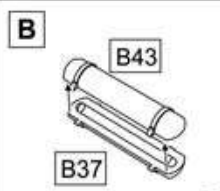

# SdKfz.6/1 Zugkraftwagen 5t Artillerie

1/72 scale  
Plastic model kit. Cat. #72568

Rubber tracks

Windows to be made from a  
clear film or thin clear plastic  
using templates below.