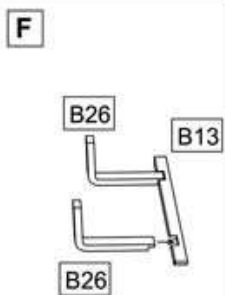

# SdKfz.6/1 Zugkraftwagen 5t Artillerie

1/72 scale  
Plastic model kit. Cat. #72568

Rubber tracks

Windows to be made from a  
clear film or thin clear plastic  
using templates below.