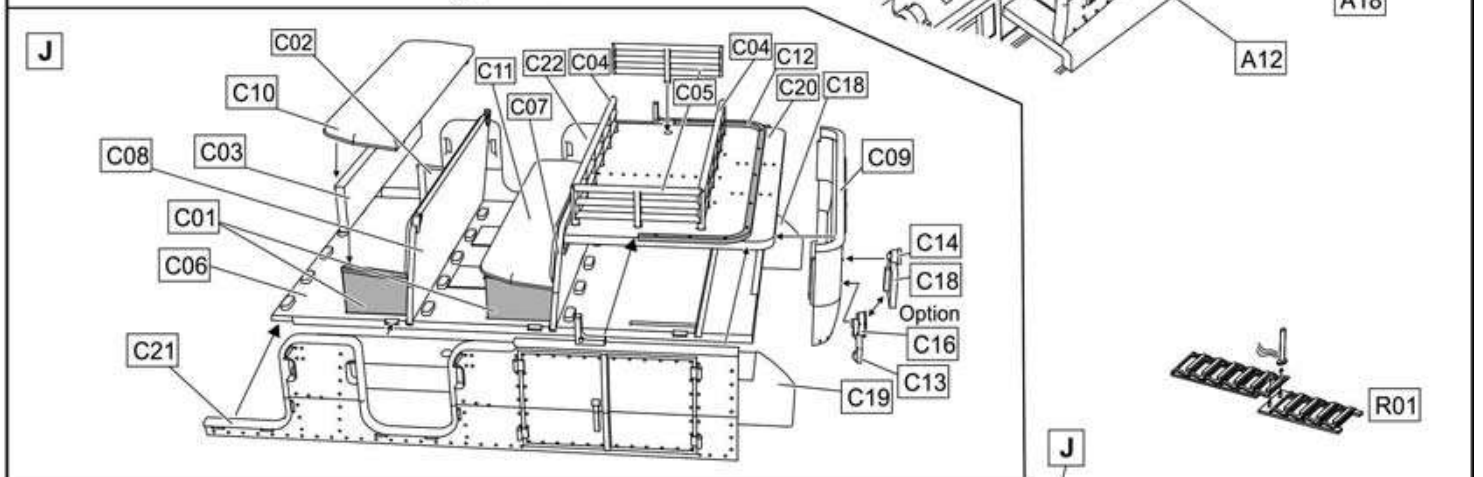

# SdKfz.6/1 Zugkraftwagen 5t Artillerie

1/72 scale  
Plastic model kit. Cat. #72568

Rubber tracks

Windows to be made from a  
clear film or thin clear plastic  
using templates below.