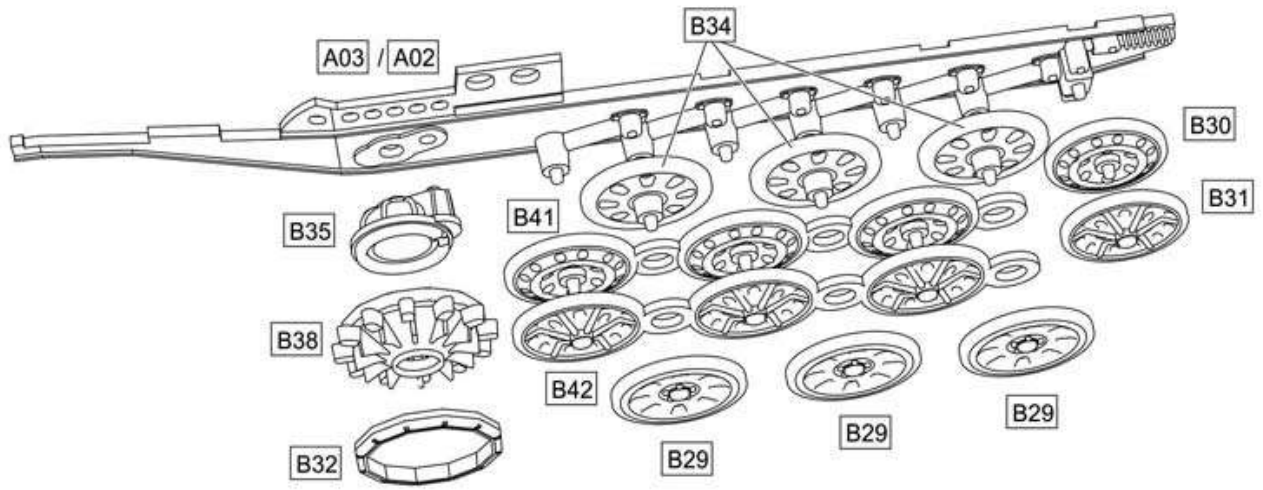

# SdKfz.6/1 Zugkraftwagen 5t Artillerie

1/72 scale  
Plastic model kit. Cat. #72568

Rubber tracks

Windows to be made from a  
clear film or thin clear plastic  
using templates below.