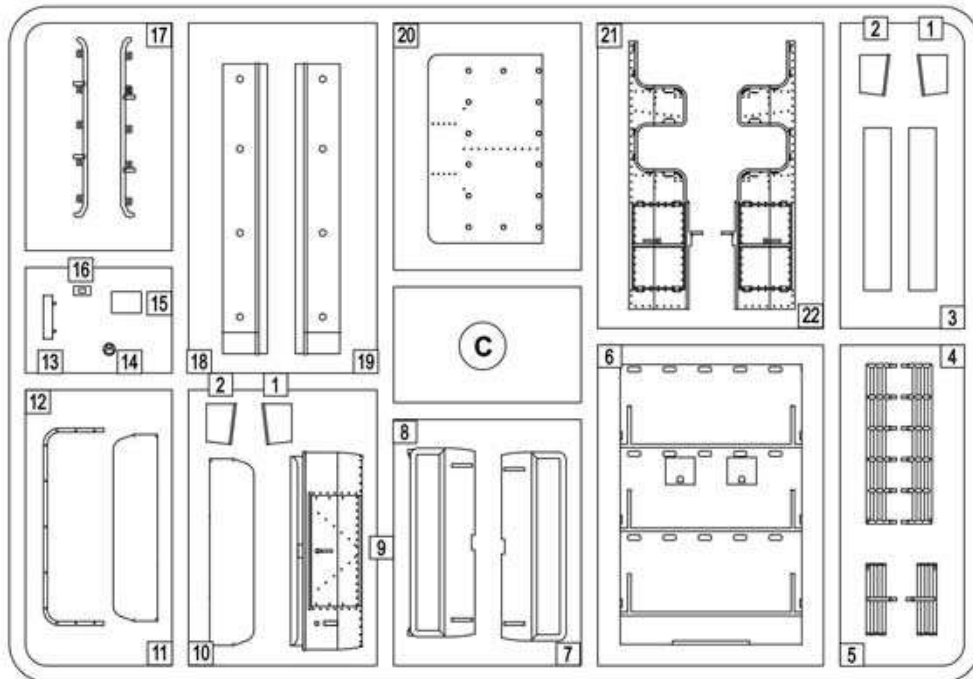

# SdKfz.6/1 Zugkraftwagen 5t Artillerie

1/72 scale  
Plastic model kit. Cat. #72568

Rubber tracks

Windows to be made from a  
clear film or thin clear plastic  
using templates below.