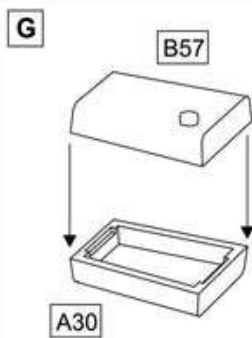

# SdKfz.6/1 Zugkraftwagen 5t Artillerie

1/72 scale  
Plastic model kit. Cat. #72568

Rubber tracks

Windows to be made from a  
clear film or thin clear plastic  
using templates below.