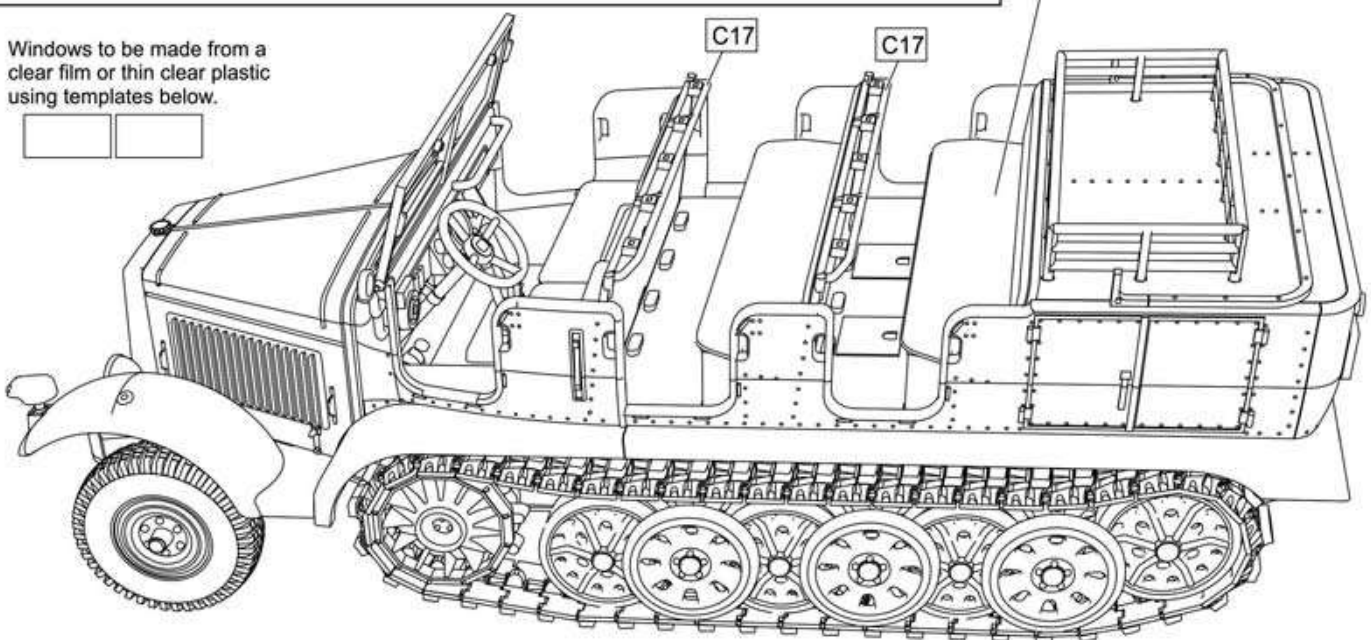

# SdKfz.6/1 Zugkraftwagen 5t Artillerie

1/72 scale  
Plastic model kit. Cat. #72568

Rubber tracks

Windows to be made from a  
clear film or thin clear plastic  
using templates below.