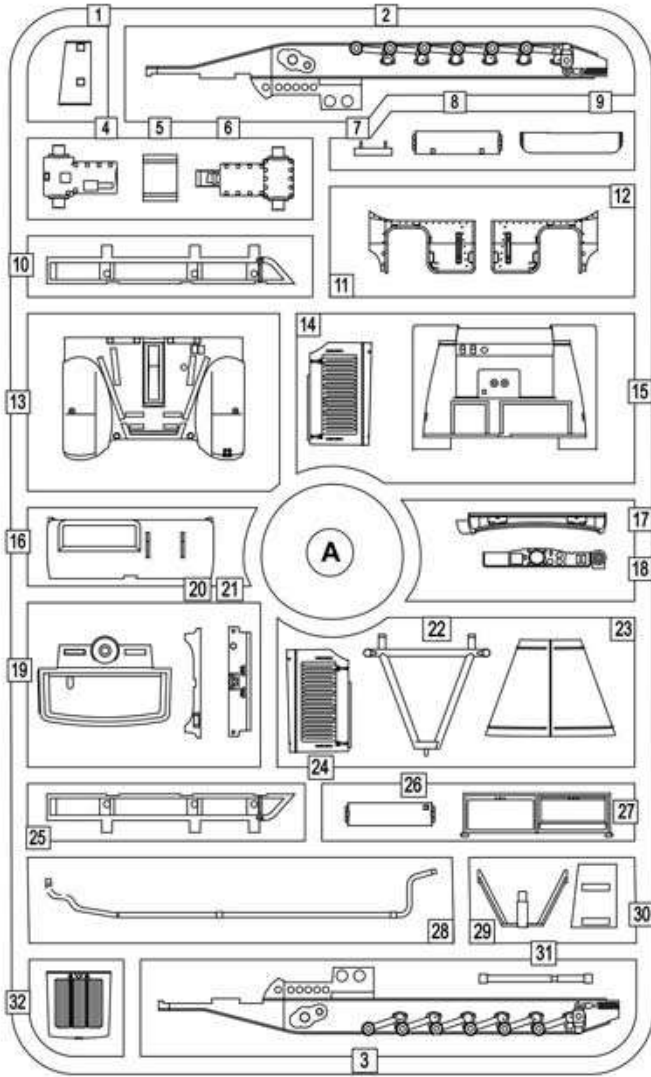

# SdKfz.6/1 Zugkraftwagen 5t Artillerie

1/72 scale  
Plastic model kit. Cat. #72568

Rubber tracks

Windows to be made from a  
clear film or thin clear plastic  
using templates below.