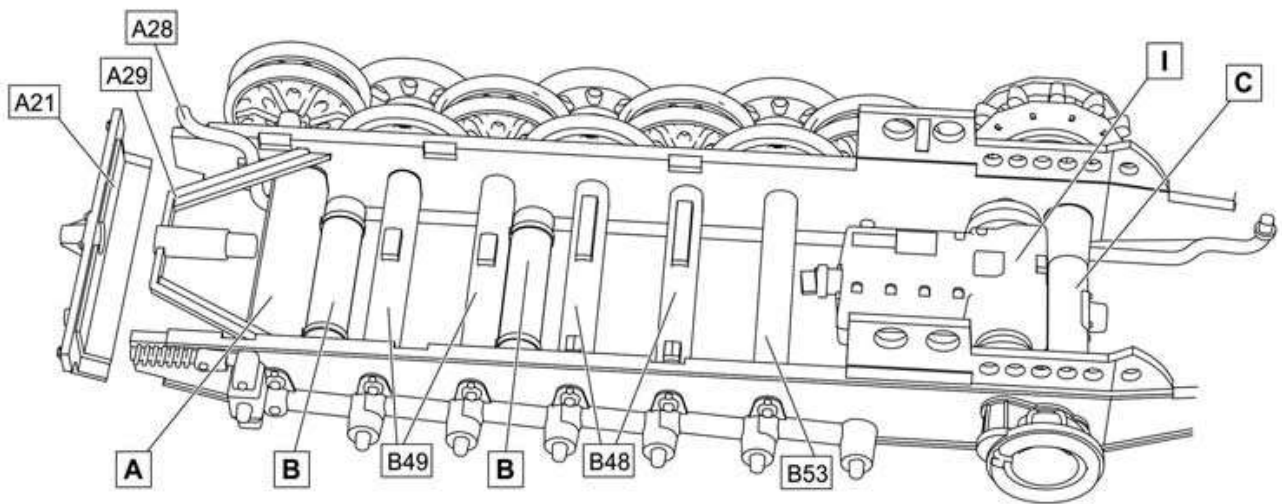

# SdKfz.6/1 Zugkraftwagen 5t Artillerie

1/72 scale  
Plastic model kit. Cat. #72568

Rubber tracks

Windows to be made from a  
clear film or thin clear plastic  
using templates below.