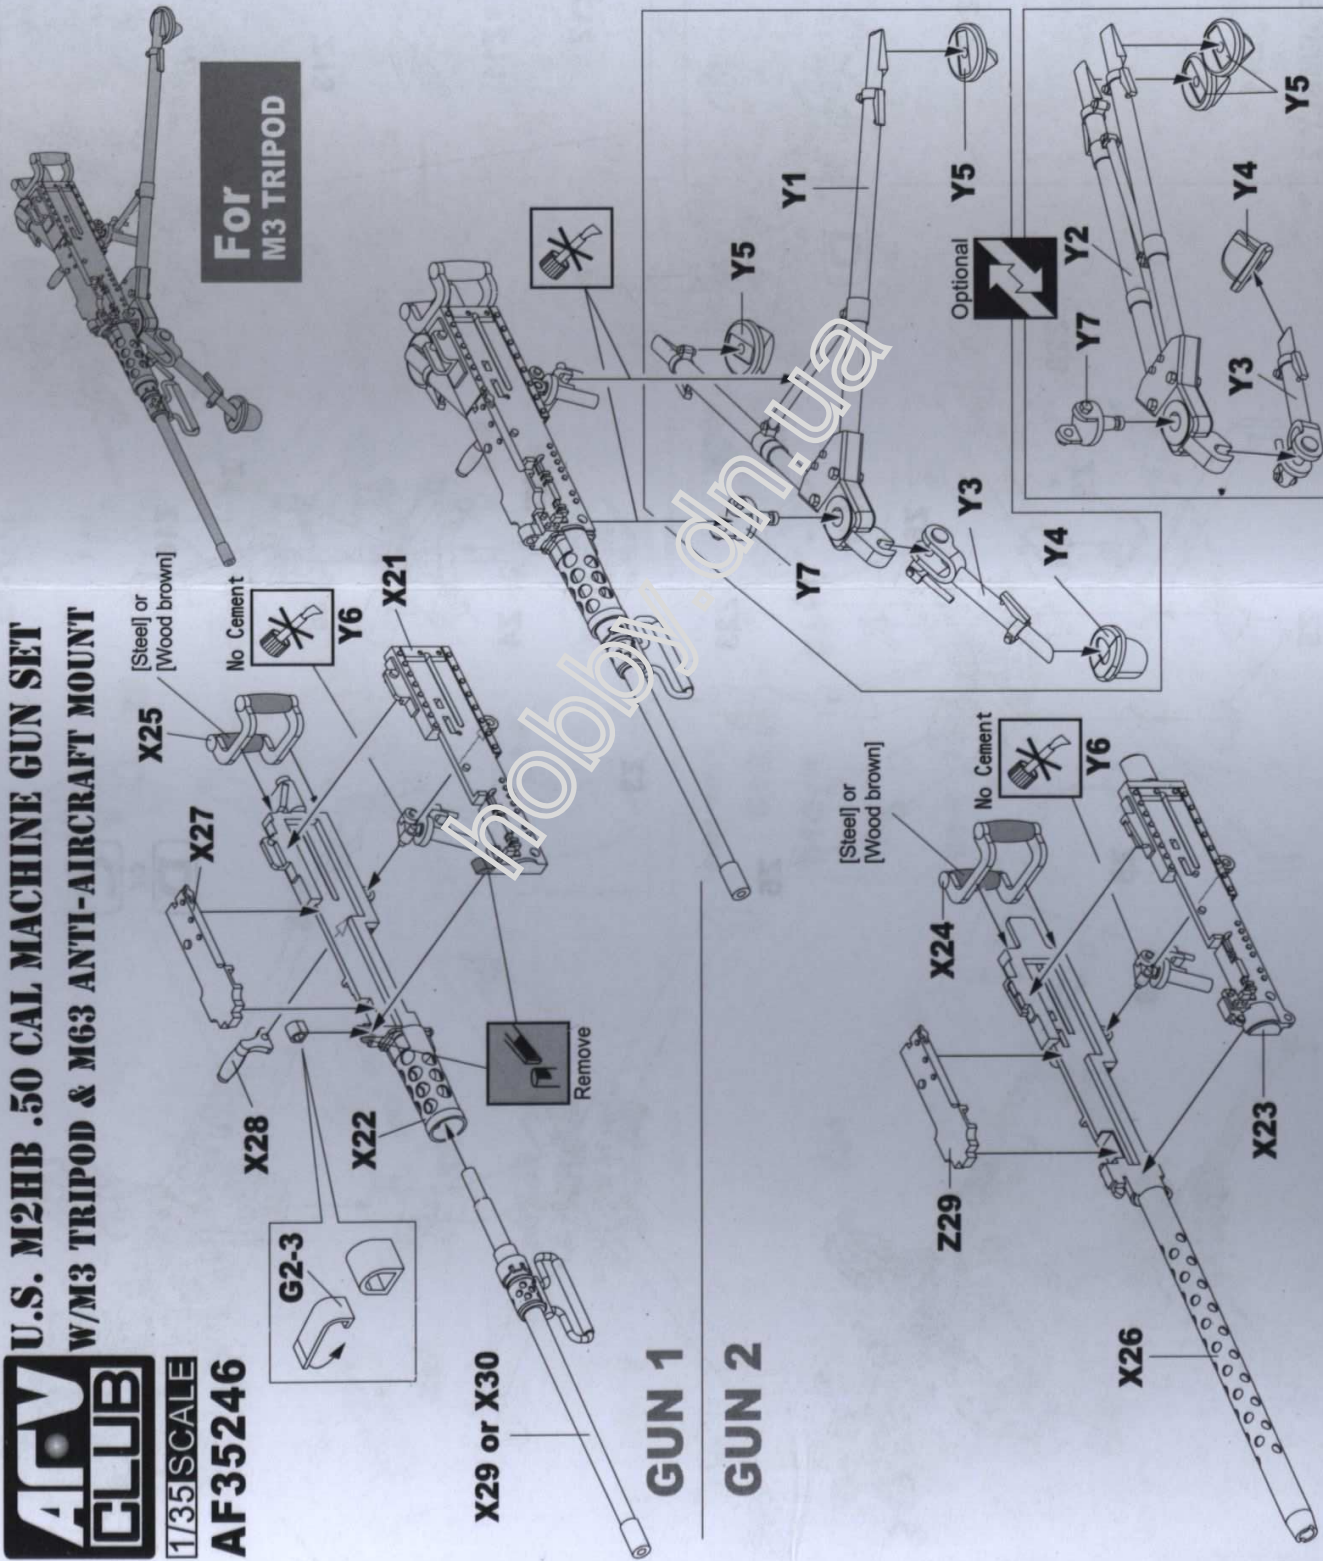

1/35 SCALE  
AF35246

# U.S. M2HB .50 CAL MACHINE GUN SET W/M3 TRIPOD & M63 ANTI-AIRCRAFT MOUNT

**For Tank or Vehicle**

**GUN 1**

**GUN 2**

Ammo Box

**PAINTING INDEX**

MACHINE GUN : [ Steel ]

M3 TRIPOD & M63 AA MOUNT : [ Olive drab(2) ]

Front sight 2

Front sight 1

[Tire black] or [Wood brown]

**For  
M63 AA  
MOUNT**

**A**

**B**

**TRIGGER**

**Z21**  
[Tire black]

**A**  
or  
**B**

**Z21**  
[Tire black]

**A**  
or  
**B**

**Z24**

**FRAME ASSEMBLY 1**

**C**

**C or D**

**D**