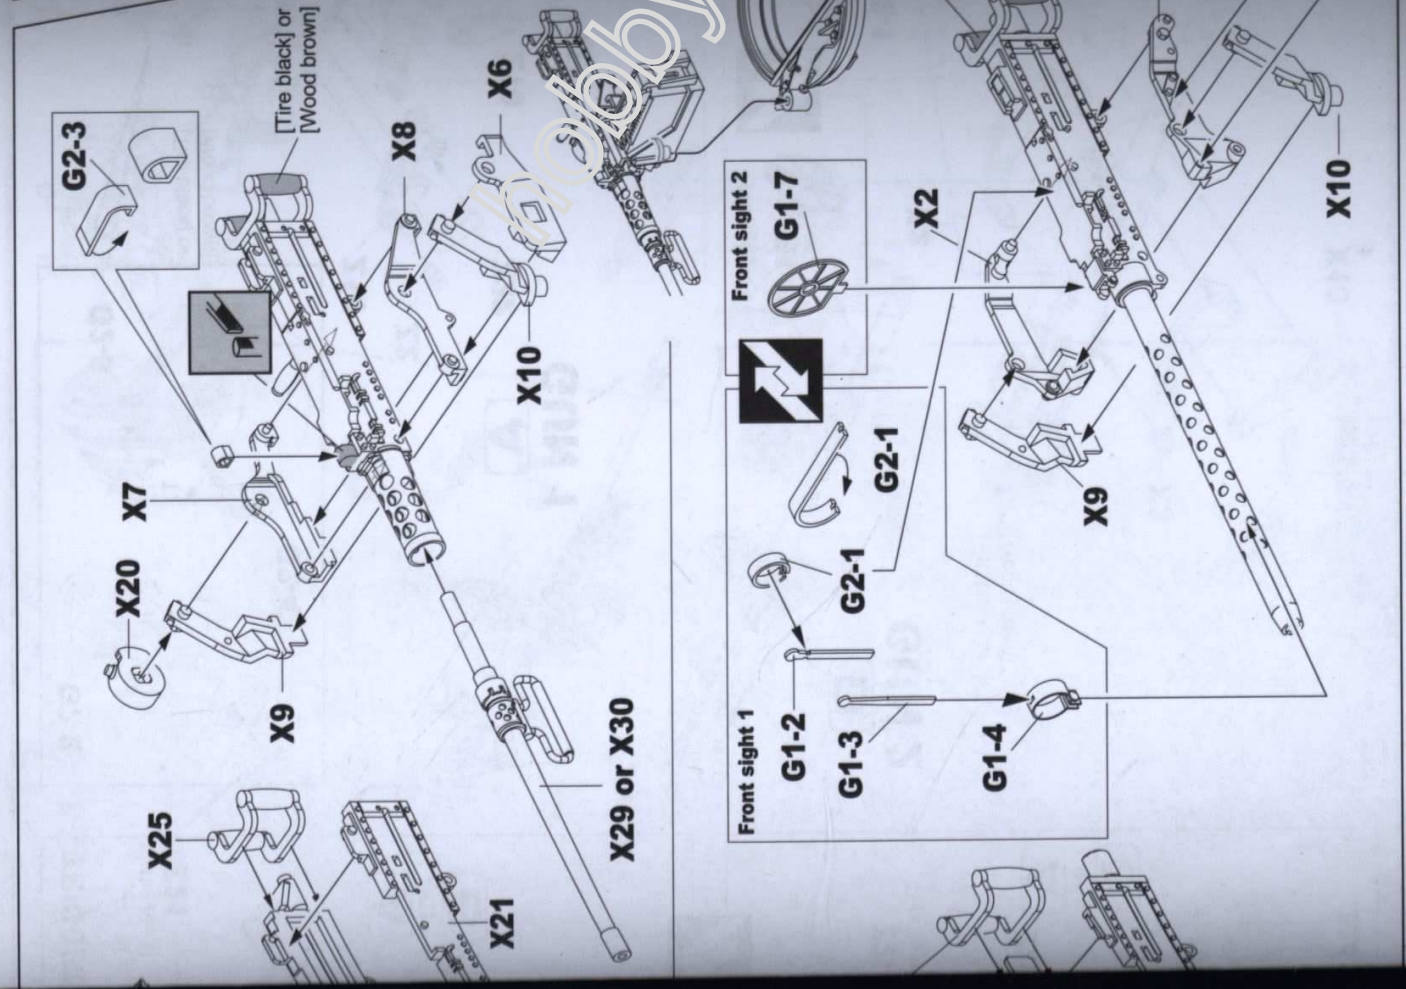

# U.S. M2HB .50 CAL MACHINE GUN SET W/M3 TRIPOD & M63 ANTI-AIRCRAFT MOUNT

**For Tank or Vehicle**

**GUN 1**

**GUN 2**

Ammo Box

**PAINTING INDEX**

MACHINE GUN : [ Steel ]

M3 TRIPOD & M63 AA MOUNT : [ Olive drab(2) ]

Front sight 2

Front sight 1

[Tire black] or [Wood brown]

**For  
M63 AA  
MOUNT**

**A**

**B**

**TRIGGER**

**Z21**  
[Tire black]

**A**  
or  
**B**

**Z21**  
[Tire black]

**A**  
or  
**B**

**Z24**

**FRAME ASSEMBLY 1**

**C**

**C or D**

**D**