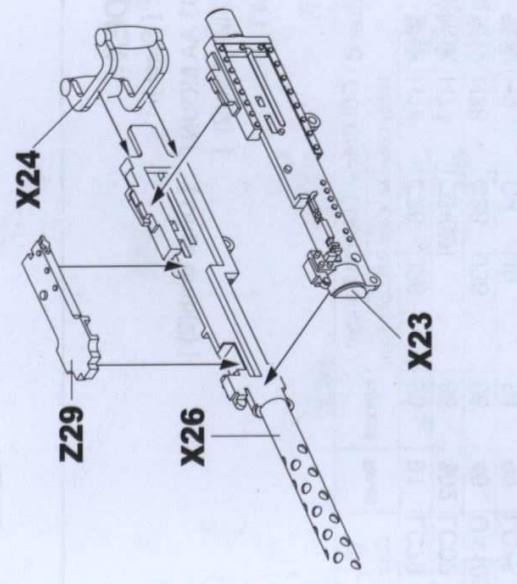

Front sight 2

Front sight 1

[Tire black] or [Wood brown]

**For  
M63 AA  
MOUNT**

**A**

**B**

**TRIGGER**

**Z21**  
[Tire black]

**A**  
or  
**B**

**Z21**  
[Tire black]

**A**  
or  
**B**

**Z24**

**FRAME ASSEMBLY 1**

**C**

**C or D**

**D**