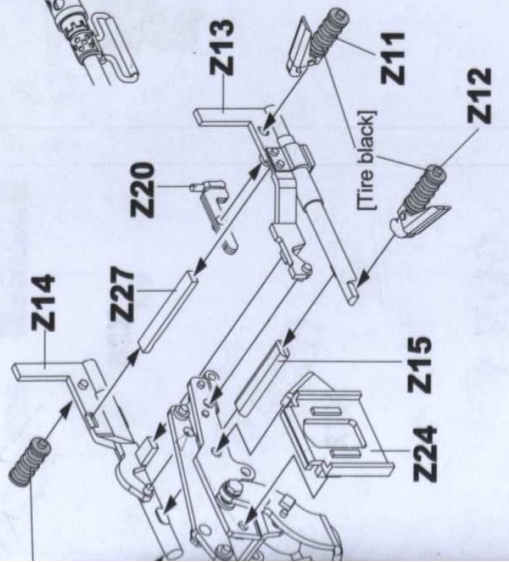

Front sight 2

Front sight 1

[Tire black] or [Wood brown]

**For  
M63 AA  
MOUNT**

**A**

**B**

**TRIGGER**

**Z21**  
[Tire black]

**A**  
or  
**B**

**Z21**  
[Tire black]

**A**  
or  
**B**

**Z24**

**FRAME ASSEMBLY 1**

**C**

**C or D**

**D**