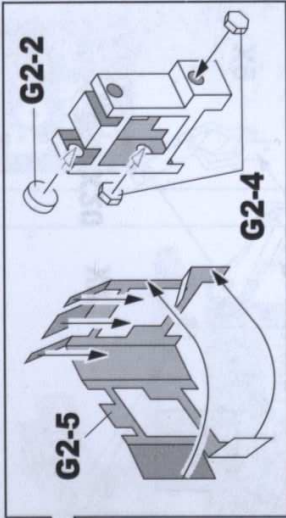

Front sight 2

Front sight 1

[Tire black] or [Wood brown]

**For  
M63 AA  
MOUNT**

**A**

**B**

**TRIGGER**

**Z21**  
[Tire black]

**A**  
or  
**B**

**Z21**  
[Tire black]

**A**  
or  
**B**

**Z24**

**FRAME ASSEMBLY 1**

**C**

**C or D**

**D**