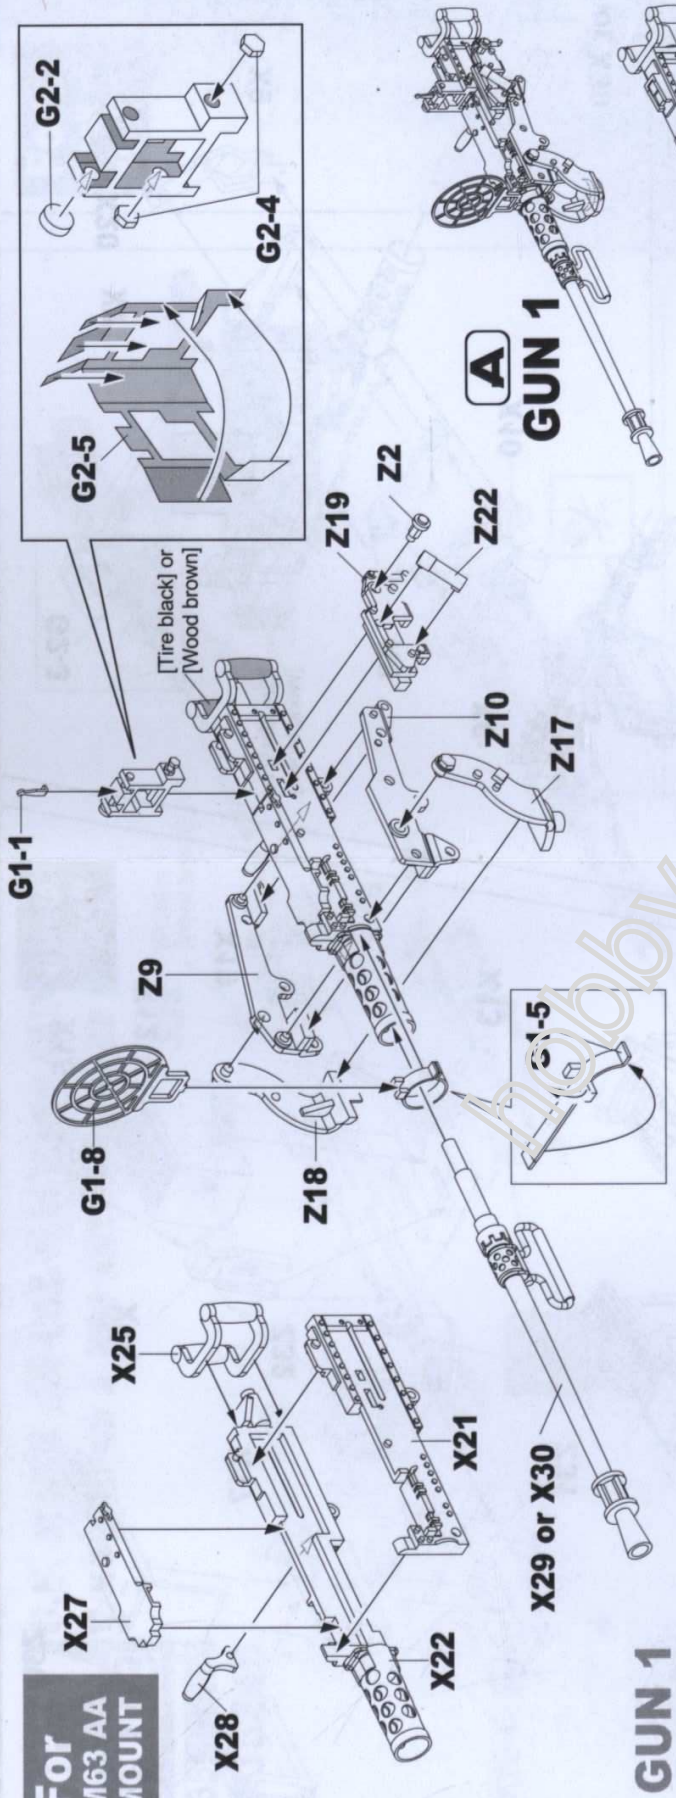

Front sight 2

Front sight 1

[Tire black] or [Wood brown]

**For  
M63 AA  
MOUNT**

**A**

**B**

**TRIGGER**

**Z21**  
[Tire black]

**A**  
or  
**B**

**Z21**  
[Tire black]

**A**  
or  
**B**

**Z24**

**FRAME ASSEMBLY 1**

**C**

**C or D**

**D**