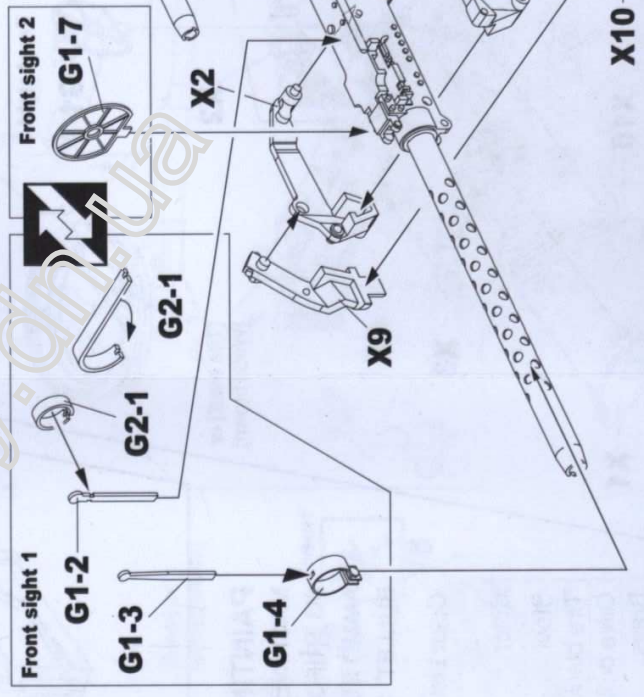

Front sight 2

Front sight 1

[Tire black] or [Wood brown]

**For  
M63 AA  
MOUNT**

**A**

**B**

**TRIGGER**

**Z21**  
[Tire black]

**A**  
or  
**B**

**Z21**  
[Tire black]

**A**  
or  
**B**

**Z24**

**FRAME ASSEMBLY 1**

**C**

**C or D**

**D**