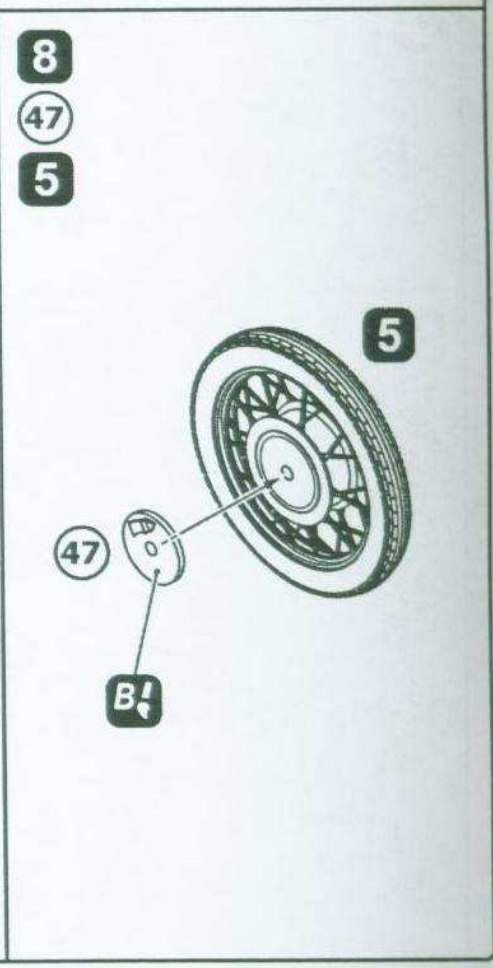

Armament – 7,62 RPK machine gun or PK, a radio station – R-105 and others.
Speed - 90 km/h. Cruising range - 360 km.

- 9
- 6
- 8
- 9
- 39
- 40
- 56
- 63
- 64
- 85
- 134
- 7
- 8

- 10
- 48
- 55
- 65
- 66
- 77 x2
- 131
- 9

1

13

15

19

20

22

24

90