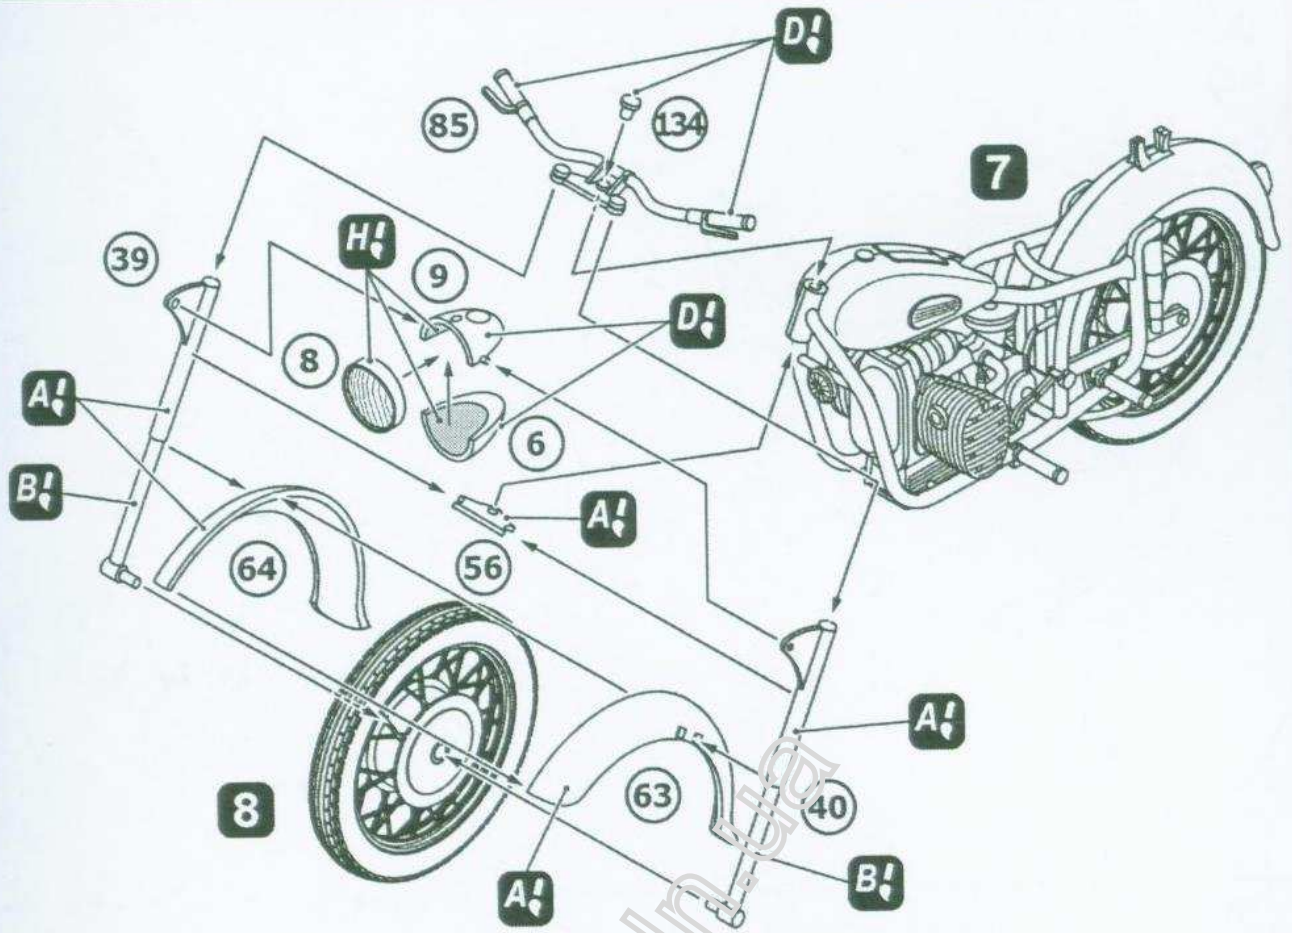

Armament – 7,62 RPK machine gun or PK, a radio station – R-105 and others.
Speed - 90 km/h. Cruising range - 360 km.

- 9
- 6
- 8
- 9
- 39
- 40
- 56
- 63
- 64
- 85
- 134
- 7
- 8

- 10
- 48
- 55
- 65
- 66
- 77 x2
- 131
- 9