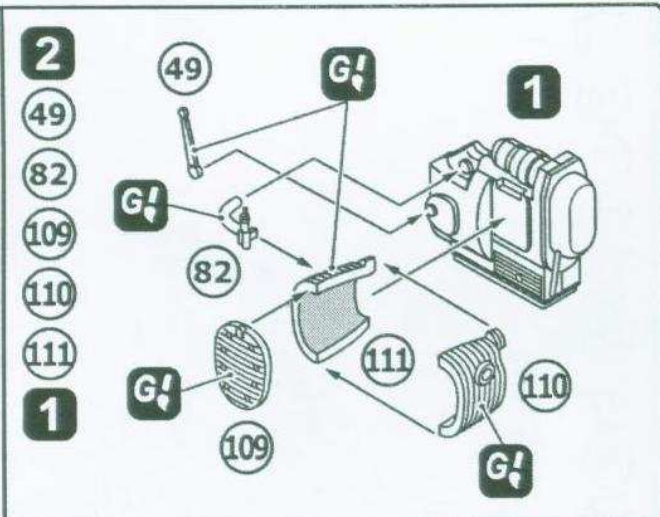

Armament – 7,62 RPK machine gun or PK, a radio station – R-105 and others.
Speed - 90 km/h. Cruising range - 360 km.

- 9
- 6
- 8
- 9
- 39
- 40
- 56
- 63
- 64
- 85
- 134
- 7
- 8

- 10
- 48
- 55
- 65
- 66
- 77 x2
- 131
- 9