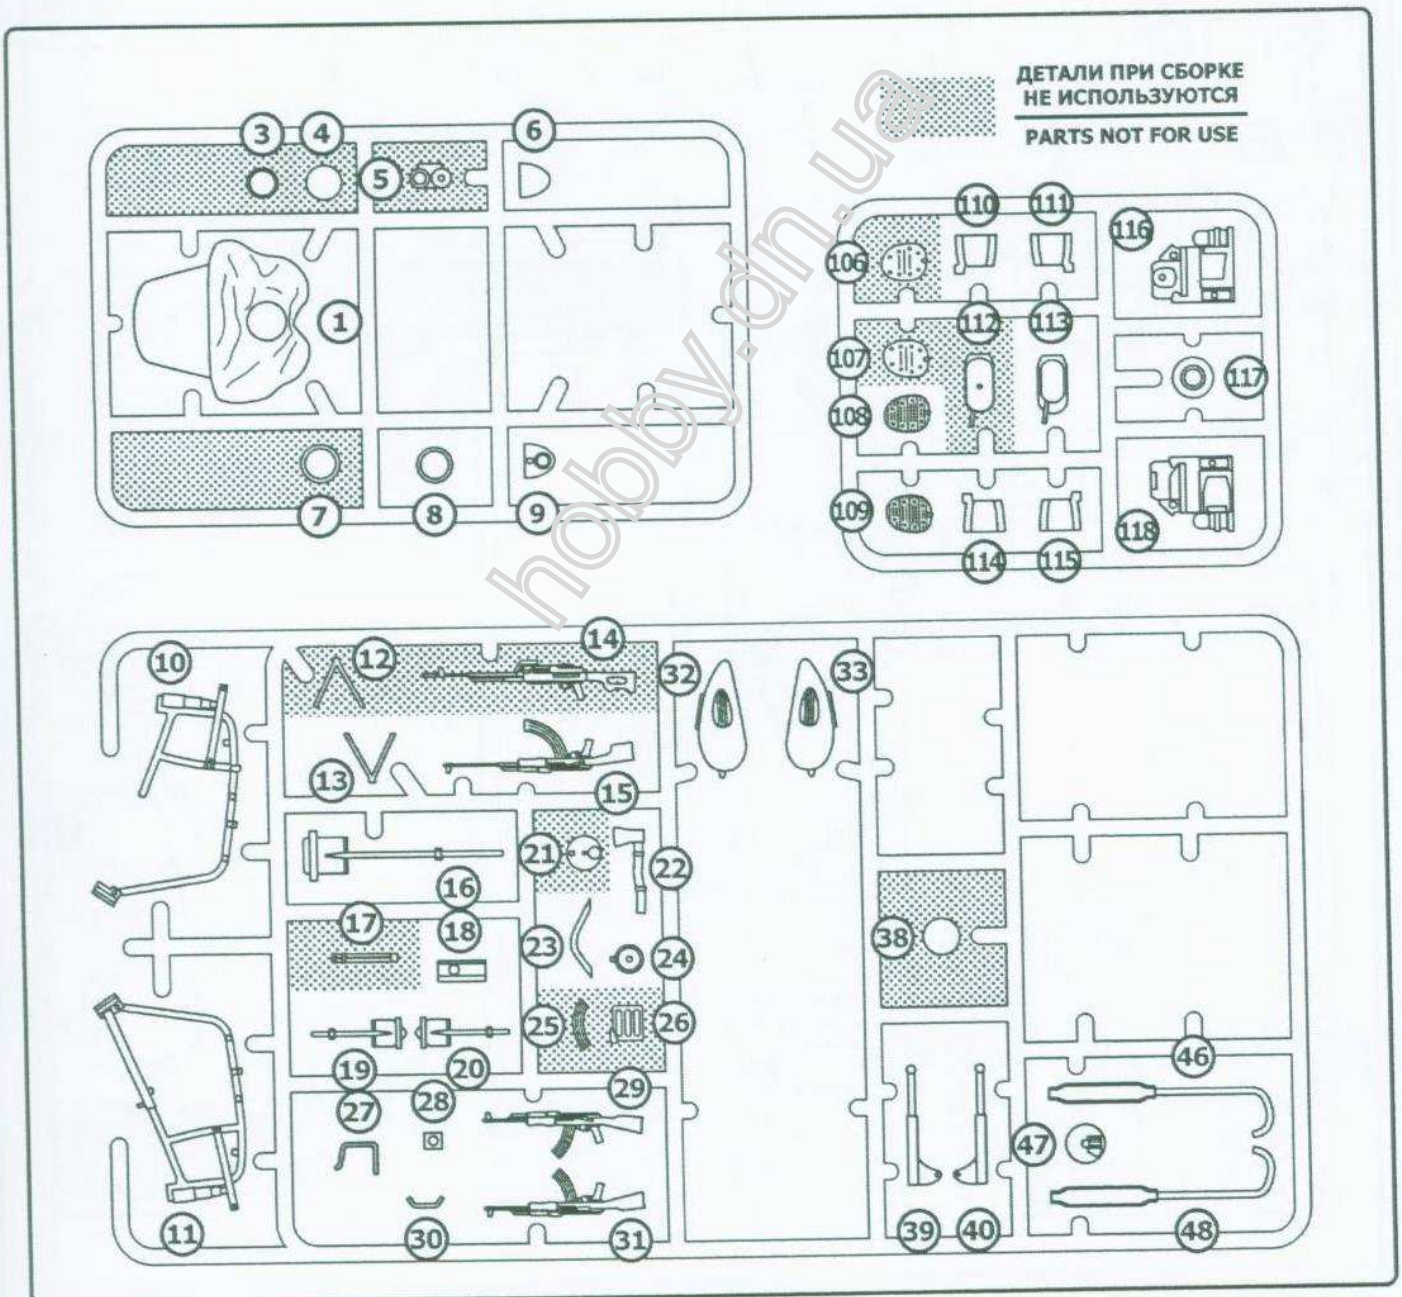

Military motorcycle MV-750

Model kit

Scale 1/35

35003

Heavy motorcycle MV-750 was in service with the Armed Forces of the USSR, the Warsaw Pact countries and other countries. Used in reconnaissance, communications and patrol service. Typically used with a sidecar.

Armament – 7,62 RPK machine gun or PK, a radio station – R-105 and others.
Speed - 90 km/h. Cruising range - 360 km.

- 9
- 6
- 8
- 9
- 39
- 40
- 56
- 63
- 64
- 85
- 134
- 7
- 8

- 10
- 48
- 55
- 65
- 66
- 77 x2
- 131
- 9

11

13

18

28

29

92

93

94

1

13

15

19

20

22

24

90