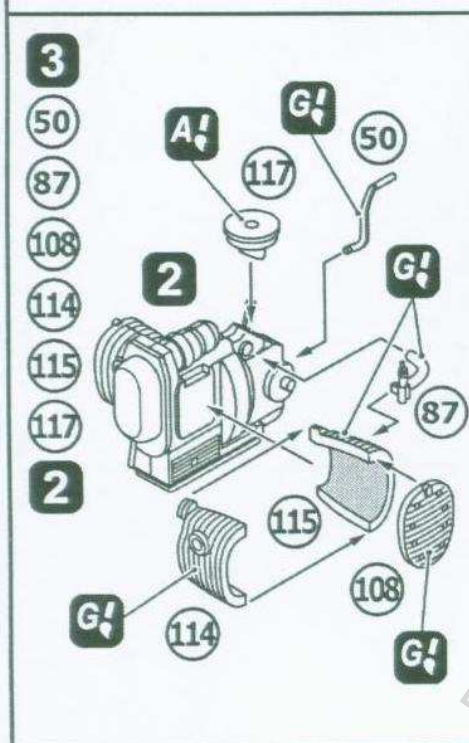

Armament – 7,62 RPK machine gun or PK, a radio station – R-105 and others.
Speed - 90 km/h. Cruising range - 360 km.

- 9
- 6
- 8
- 9
- 39
- 40
- 56
- 63
- 64
- 85
- 134
- 7
- 8

- 10
- 48
- 55
- 65
- 66
- 77 x2
- 131
- 9