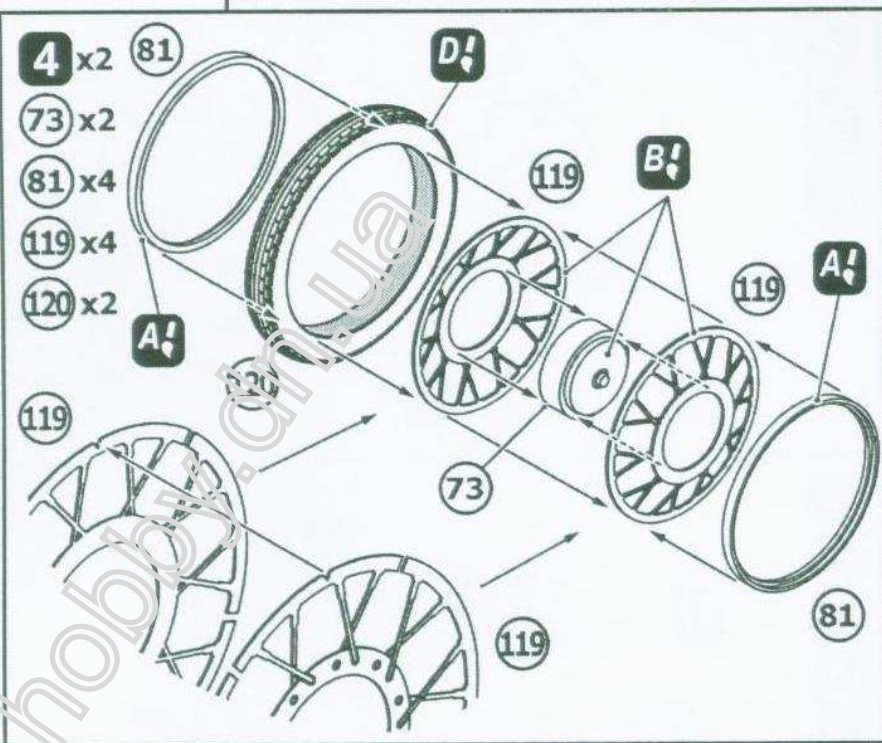

Military motorcycle MV-750

Model kit

Scale 1/35

35003

Heavy motorcycle MV-750 was in service with the Armed Forces of the USSR, the Warsaw Pact countries and other countries. Used in reconnaissance, communications and patrol service. Typically used with a sidecar.

Armament – 7,62 RPK machine gun or PK, a radio station – R-105 and others.
Speed - 90 km/h. Cruising range - 360 km.

- 9
- 6
- 8
- 9
- 39
- 40
- 56
- 63
- 64
- 85
- 134
- 7
- 8

- 10
- 48
- 55
- 65
- 66
- 77 x2
- 131
- 9

1

13

15

19

20

22

24

90