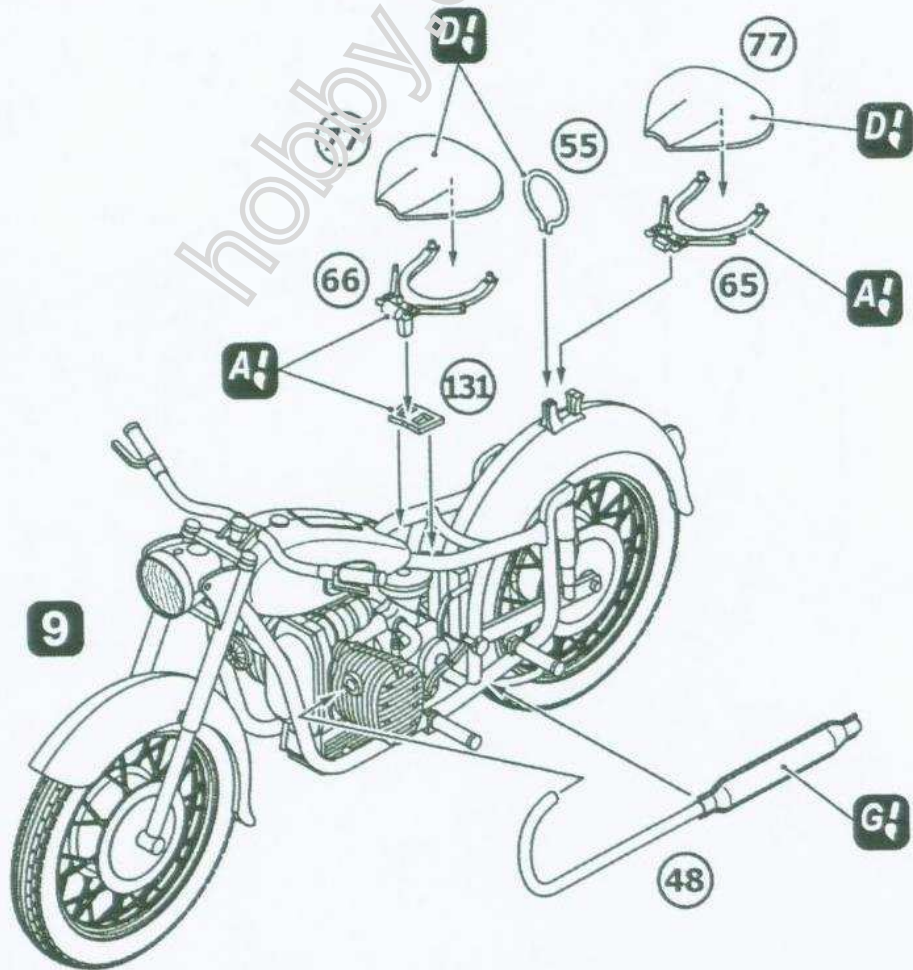

Military motorcycle MV-750

Model kit

Scale 1/35

35003

Heavy motorcycle MV-750 was in service with the Armed Forces of the USSR, the Warsaw Pact countries and other countries. Used in reconnaissance, communications and patrol service. Typically used with a sidecar.

Armament – 7,62 RPK machine gun or PK, a radio station – R-105 and others.
Speed - 90 km/h. Cruising range - 360 km.

- 9
- 6
- 8
- 9
- 39
- 40
- 56
- 63
- 64
- 85
- 134
- 7
- 8

- 10
- 48
- 55
- 65
- 66
- 77 x2
- 131
- 9

1

13

15

19

20

22

24

90