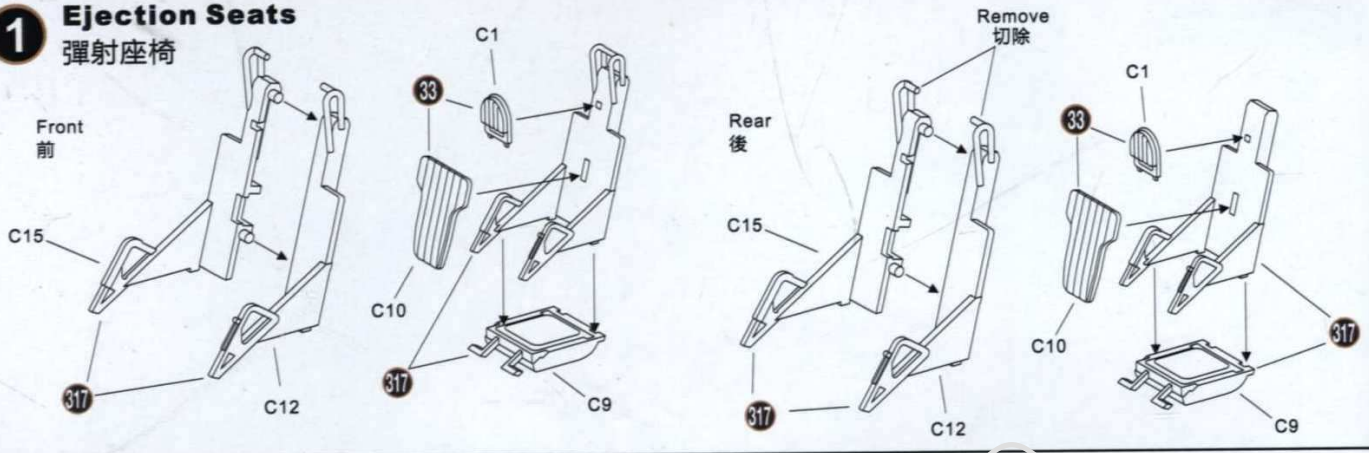

1 Ejection Seats 彈射座椅

2 Cockpit 座艙

3 Placement of Instrument Decals 儀表面板水貼紙位置

4 Nose Landing Gear Bay and Nozzle 前起落架艙及噴嘴

5 Closure of Fuselage 主機身組裝

6 Wing Assembly 主機翼組裝

Landing Gear Bay Colour 起落架艙顏色 317

7 Attaching Wings to Fuselage 組裝機身與機翼

8 Tail and Rudder 垂直尾翼

9 Landing Gear 起落架組裝

10 Attaching Landing Gear Doors 主機身組裝

11 Attaching Landing Gear 起落架組裝

12 Air Brakes 空氣制動器

13 Attaching External Fuel Tanks 外部燃料裝配