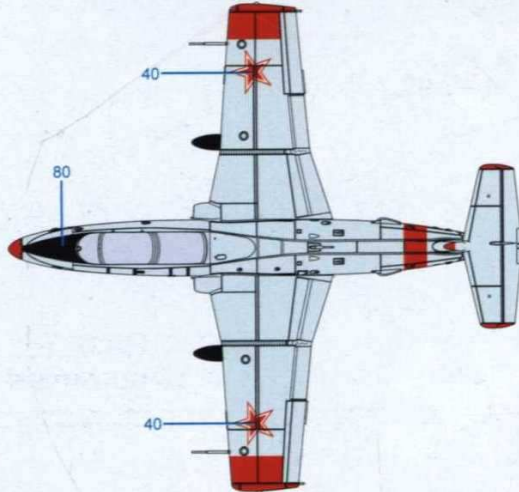

2 Air Force of the USSR

	Silver	FS 17 178
	Red	FS 21 400
	Grey	FS 26 231
	Black	FS 37 038