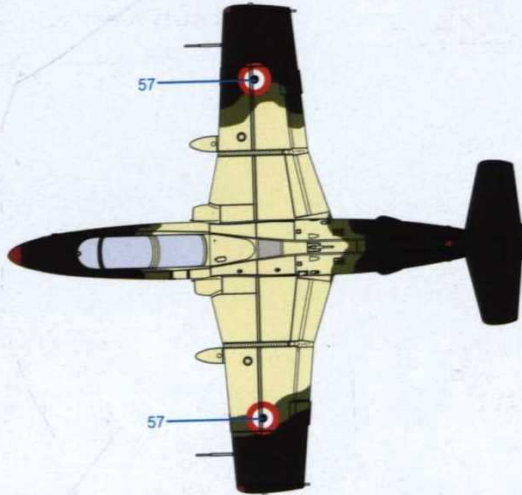

4 Egyptian Air Force College Bilbeis

	Sand	FS 23 722
	Chocolate	FS 30 045
	Green	FS 34 151
	Red	FS 31 136
	Grey	FS 36 231