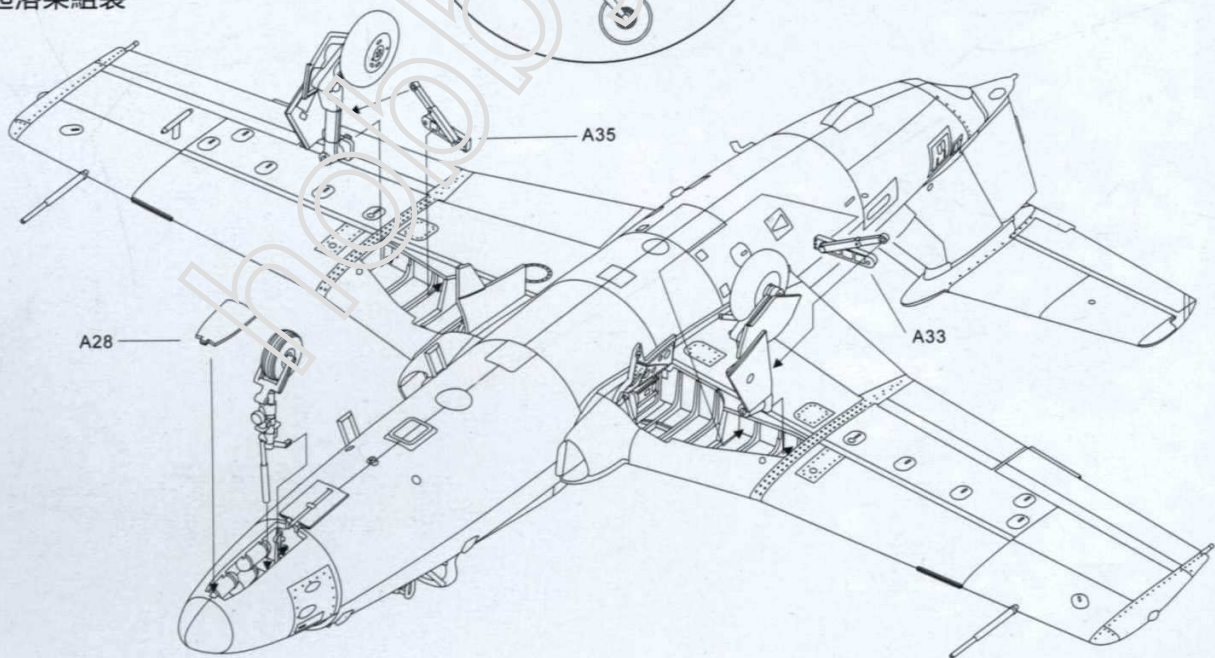

1 Ejection Seats 彈射座椅

2 Cockpit 座艙

3 Placement of Instrument Decals 儀表面板水貼紙位置

4 Nose Landing Gear Bay and Nozzle 前起落架艙及噴嘴

5 Closure of Fuselage 主機身組裝

6 Wing Assembly 主機翼組裝

Landing Gear Bay Colour 起落架艙顏色 317

7 Attaching Wings to Fuselage 組裝機身與機翼

8 Tail and Rudder 垂直尾翼

9 Landing Gear 起落架組裝

10 Attaching Landing Gear Doors 主機身組裝

11 Attaching Landing Gear 起落架組裝

12 Air Brakes 空氣制動器

13 Attaching External Fuel Tanks 外部燃料裝配