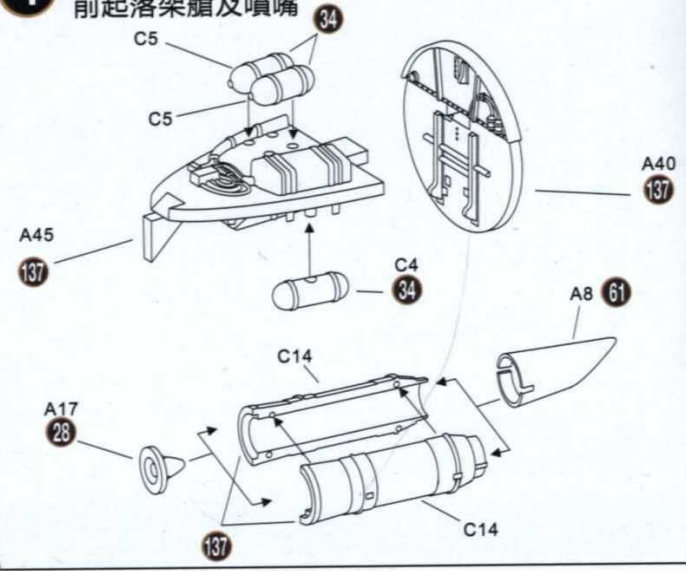

1 Ejection Seats 彈射座椅

2 Cockpit 座艙

3 Placement of Instrument Decals 儀表面板水貼紙位置

4 Nose Landing Gear Bay and Nozzle 前起落架艙及噴嘴

5 Closure of Fuselage 主機身組裝

6 Wing Assembly 主機翼組裝

Landing Gear Bay Colour 起落架艙顏色 317

7 Attaching Wings to Fuselage 組裝機身與機翼

8 Tail and Rudder 垂直尾翼

9 Landing Gear 起落架組裝

10 Attaching Landing Gear Doors 主機身組裝

11 Attaching Landing Gear 起落架組裝

12 Air Brakes 空氣制動器

13 Attaching External Fuel Tanks 外部燃料裝配