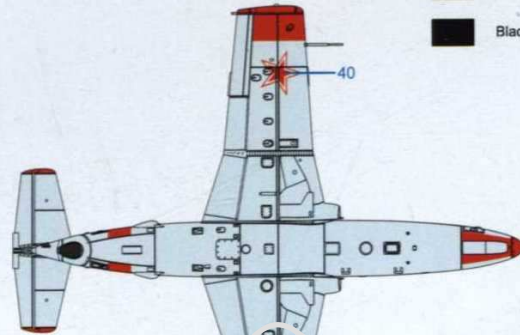

2 Air Force of the USSR

	Silver	FS 17 178
	Red	FS 21 400
	Grey	FS 26 231
	Black	FS 37 038