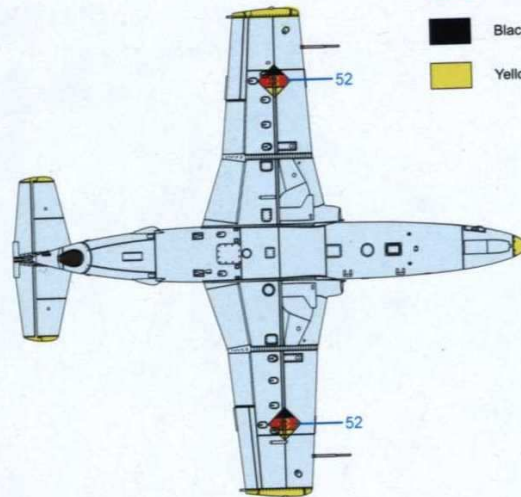

5 East German Air Force - 2nd half of 80's

	Light Blue	FS 35 414
	Dark Green	FS 34 092
	Brown	FS 30 117
	Black	FS 37 038
	Yellow	FS 33 538