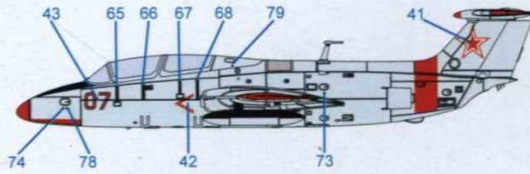

2 Air Force of the USSR

	Silver	FS 17 178
	Red	FS 21 400
	Grey	FS 26 231
	Black	FS 37 038