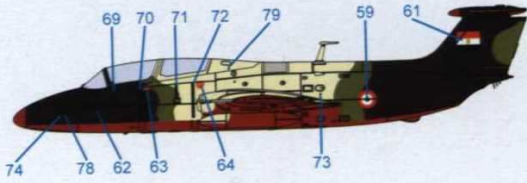

4 Egyptian Air Force College Bilbeis

	Sand	FS 23 722
	Chocolate	FS 30 045
	Green	FS 34 151
	Red	FS 31 136
	Grey	FS 36 231