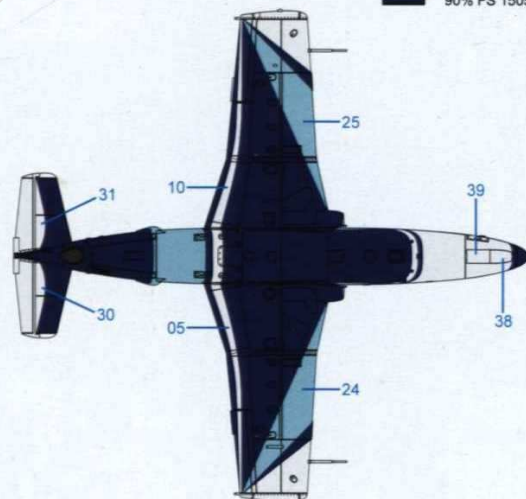

7 Attaching Wings to Fuselage 組裝機身與機翼

8 Tail and Rudder 垂直尾翼

9 Landing Gear 起落架組裝

10 Attaching Landing Gear Doors 主機身組裝

11 Attaching Landing Gear 起落架組裝

12 Air Brakes 空氣制動器

13 Attaching External Fuel Tanks 外部燃料裝配

14 Nose Bay Cover 機鼻艙蓋

15 Attaching Canopies

駕駛艙蓋組裝

1 Ukraine - Aeroclub of Kharkiv, 2010

- Light Silver
60% FS 37875 + 40% FS 17178
- Metallic Light Blue
90% FS 15180 + 10% FS 17178
- Metallic Dark Blue
90% FS 15056 + 10% FS 17178