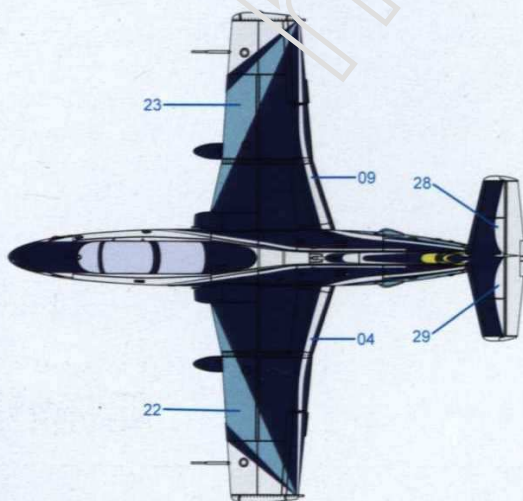

7 Attaching Wings to Fuselage 組裝機身與機翼

8 Tail and Rudder 垂直尾翼

9 Landing Gear 起落架組裝

10 Attaching Landing Gear Doors 主機身組裝

11 Attaching Landing Gear 起落架組裝

12 Air Brakes 空氣制動器

13 Attaching External Fuel Tanks 外部燃料裝配

14 Nose Bay Cover 機鼻艙蓋

15 Attaching Canopies

駕駛艙蓋組裝

1 Ukraine - Aeroclub of Kharkiv, 2010

- Light Silver
60% FS 37875 + 40% FS 17178
- Metallic Light Blue
90% FS 15180 + 10% FS 17178
- Metallic Dark Blue
90% FS 15056 + 10% FS 17178