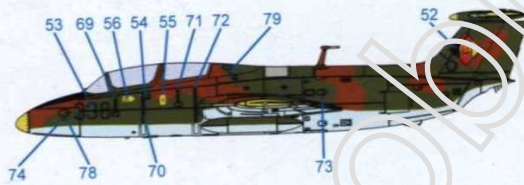

5 East German Air Force - 2nd half of 80's

	Light Blue	FS 35 414
	Dark Green	FS 34 092
	Brown	FS 30 117
	Black	FS 37 038
	Yellow	FS 33 538