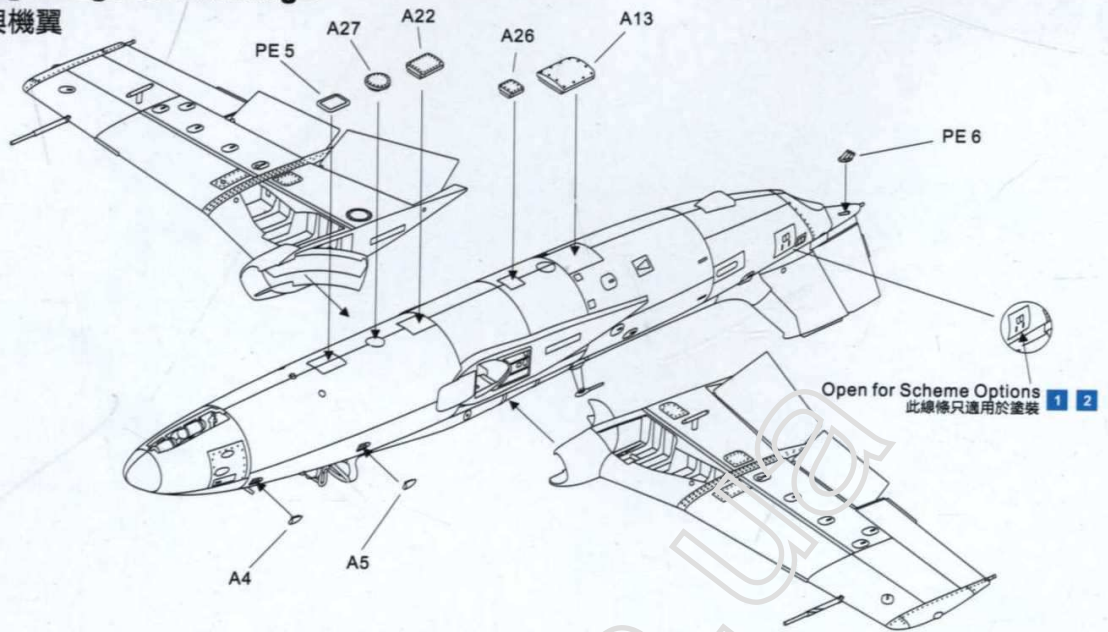

1 Ejection Seats 彈射座椅

2 Cockpit 座艙

3 Placement of Instrument Decals 儀表面板水貼紙位置

4 Nose Landing Gear Bay and Nozzle 前起落架艙及噴嘴

5 Closure of Fuselage 主機身組裝

6 Wing Assembly 主機翼組裝

Landing Gear Bay Colour 起落架艙顏色 317

7 Attaching Wings to Fuselage 組裝機身與機翼

8 Tail and Rudder 垂直尾翼

9 Landing Gear 起落架組裝

10 Attaching Landing Gear Doors 主機身組裝

11 Attaching Landing Gear 起落架組裝

12 Air Brakes 空氣制動器

13 Attaching External Fuel Tanks 外部燃料裝配