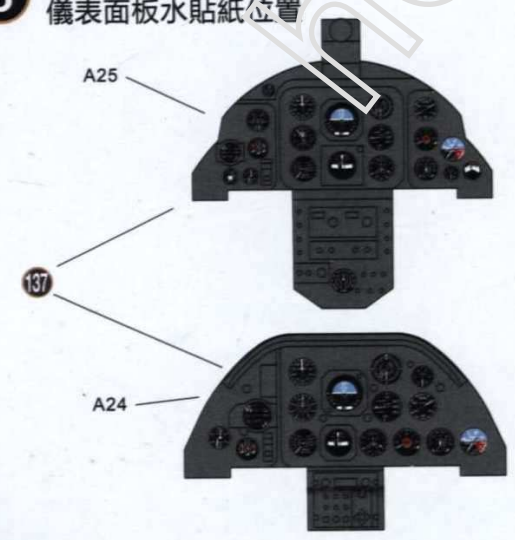

1 Ejection Seats 彈射座椅

2 Cockpit 座艙

3 Placement of Instrument Decals 儀表面板水貼紙位置

4 Nose Landing Gear Bay and Nozzle 前起落架艙及噴嘴

5 Closure of Fuselage 主機身組裝

6 Wing Assembly 主機翼組裝

Landing Gear Bay Colour 起落架艙顏色 317

7 Attaching Wings to Fuselage 組裝機身與機翼

8 Tail and Rudder 垂直尾翼

9 Landing Gear 起落架組裝

10 Attaching Landing Gear Doors 主機身組裝

11 Attaching Landing Gear 起落架組裝

12 Air Brakes 空氣制動器

13 Attaching External Fuel Tanks 外部燃料裝配