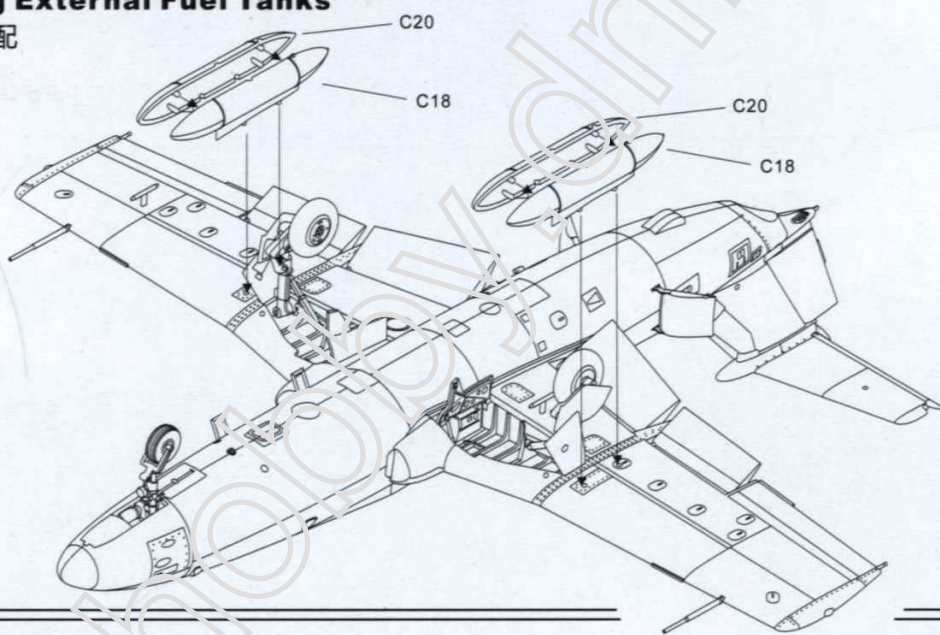

1 Ejection Seats 彈射座椅

2 Cockpit 座艙

3 Placement of Instrument Decals 儀表面板水貼紙位置

4 Nose Landing Gear Bay and Nozzle 前起落架艙及噴嘴

5 Closure of Fuselage 主機身組裝

6 Wing Assembly 主機翼組裝

Landing Gear Bay Colour 起落架艙顏色 317

7 Attaching Wings to Fuselage 組裝機身與機翼

8 Tail and Rudder 垂直尾翼

9 Landing Gear 起落架組裝

10 Attaching Landing Gear Doors 主機身組裝

11 Attaching Landing Gear 起落架組裝

12 Air Brakes 空氣制動器

13 Attaching External Fuel Tanks 外部燃料裝配