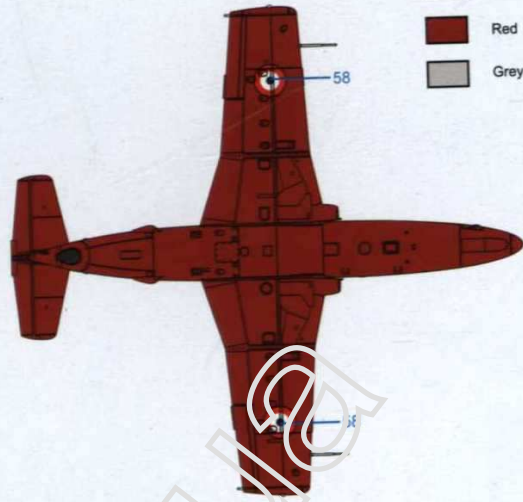

4 Egyptian Air Force College Bilbeis

	Sand	FS 23 722
	Chocolate	FS 30 045
	Green	FS 34 151
	Red	FS 31 136
	Grey	FS 36 231