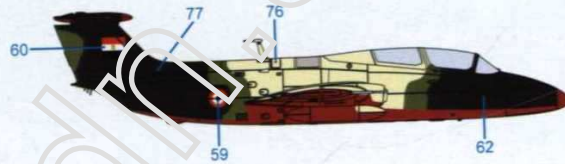

4 Egyptian Air Force College Bilbeis

	Sand	FS 23 722
	Chocolate	FS 30 045
	Green	FS 34 151
	Red	FS 31 136
	Grey	FS 36 231