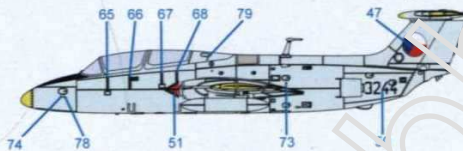

3a Czechoslovak Air Force - Kuchyňa A.B. - 1978

	Red	FS 21 400
	Grey	FS 26 231
	Black	FS 37 038
	Silver	FS 17 178
	Yellow	FS 33 538

3b The same aircraft, Czechoslovak A.F. 1st half of 70's