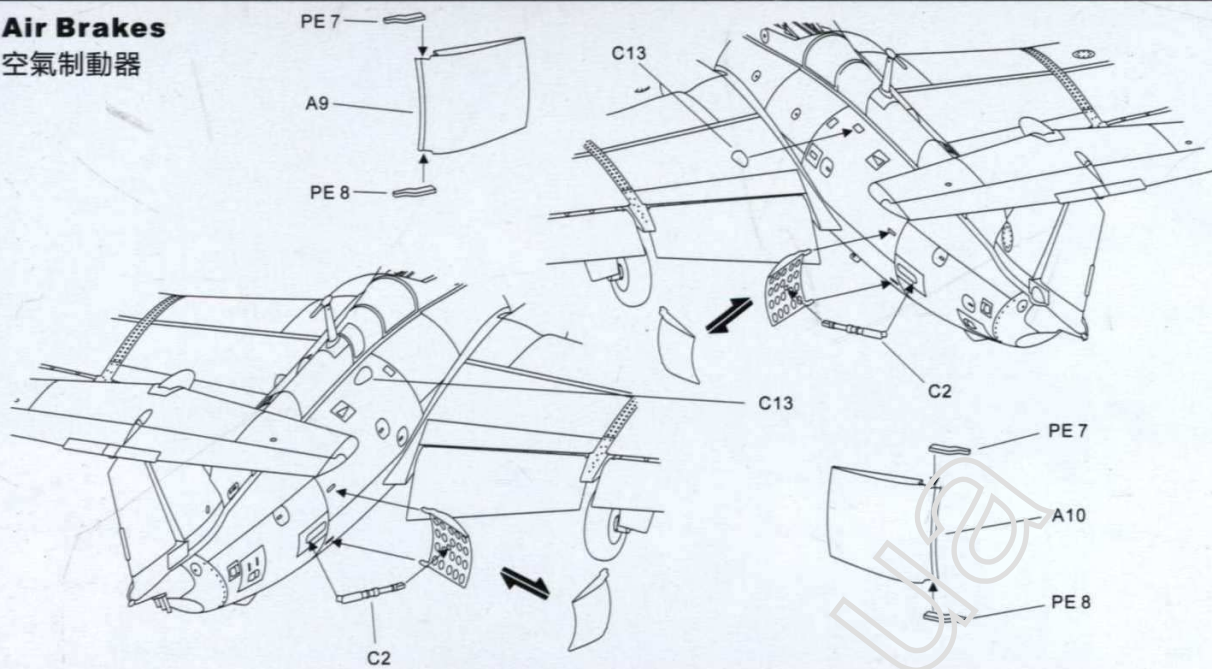

1 Ejection Seats 彈射座椅

2 Cockpit 座艙

3 Placement of Instrument Decals 儀表面板水貼紙位置

4 Nose Landing Gear Bay and Nozzle 前起落架艙及噴嘴

5 Closure of Fuselage 主機身組裝

6 Wing Assembly 主機翼組裝

Landing Gear Bay Colour 起落架艙顏色 317

7 Attaching Wings to Fuselage 組裝機身與機翼

8 Tail and Rudder 垂直尾翼

9 Landing Gear 起落架組裝

10 Attaching Landing Gear Doors 主機身組裝

11 Attaching Landing Gear 起落架組裝

12 Air Brakes 空氣制動器

13 Attaching External Fuel Tanks 外部燃料裝配