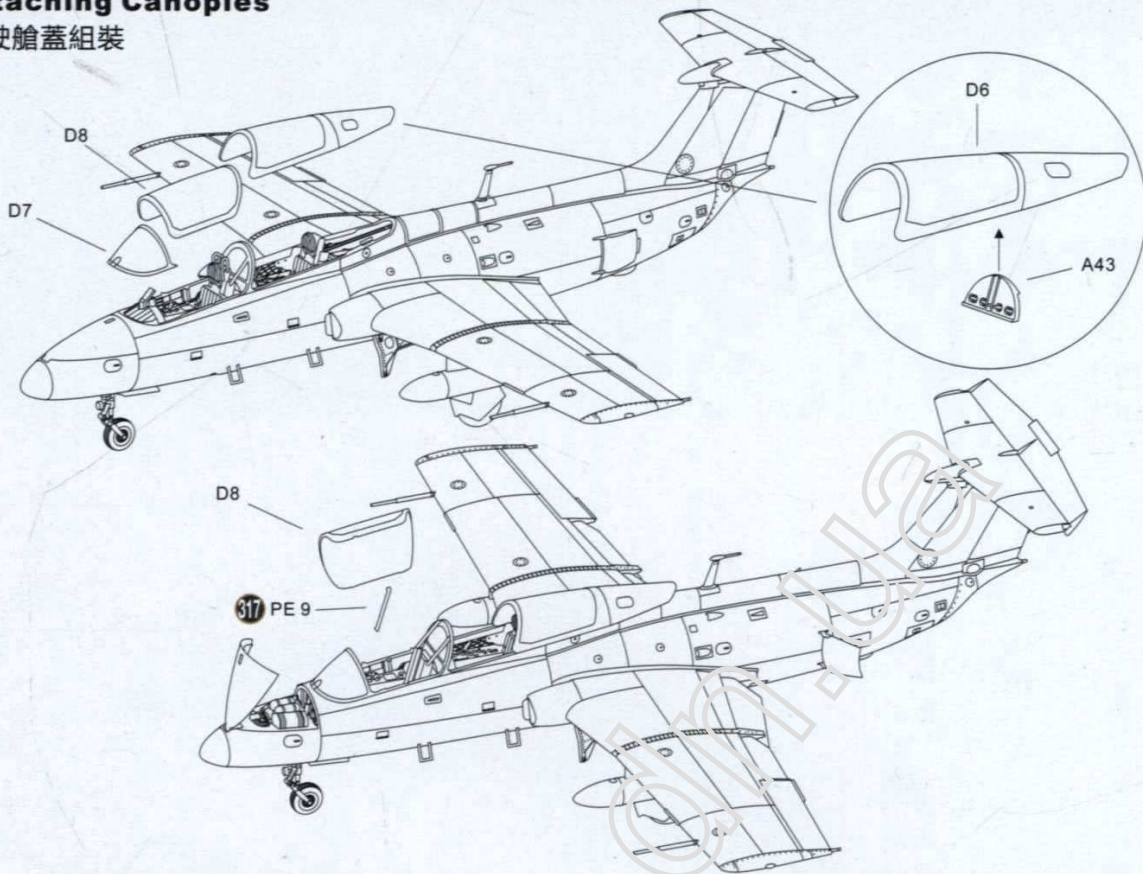

15 Attaching Canopies

駕駛艙蓋組裝

1 Ukraine - Aeroclub of Kharkiv, 2010

- Light Silver
  60% FS 37875 + 40% FS 17178
- Metallic Light Blue
  90% FS 15180 + 10% FS 17178
- Metallic Dark Blue
  90% FS 15056 + 10% FS 17178