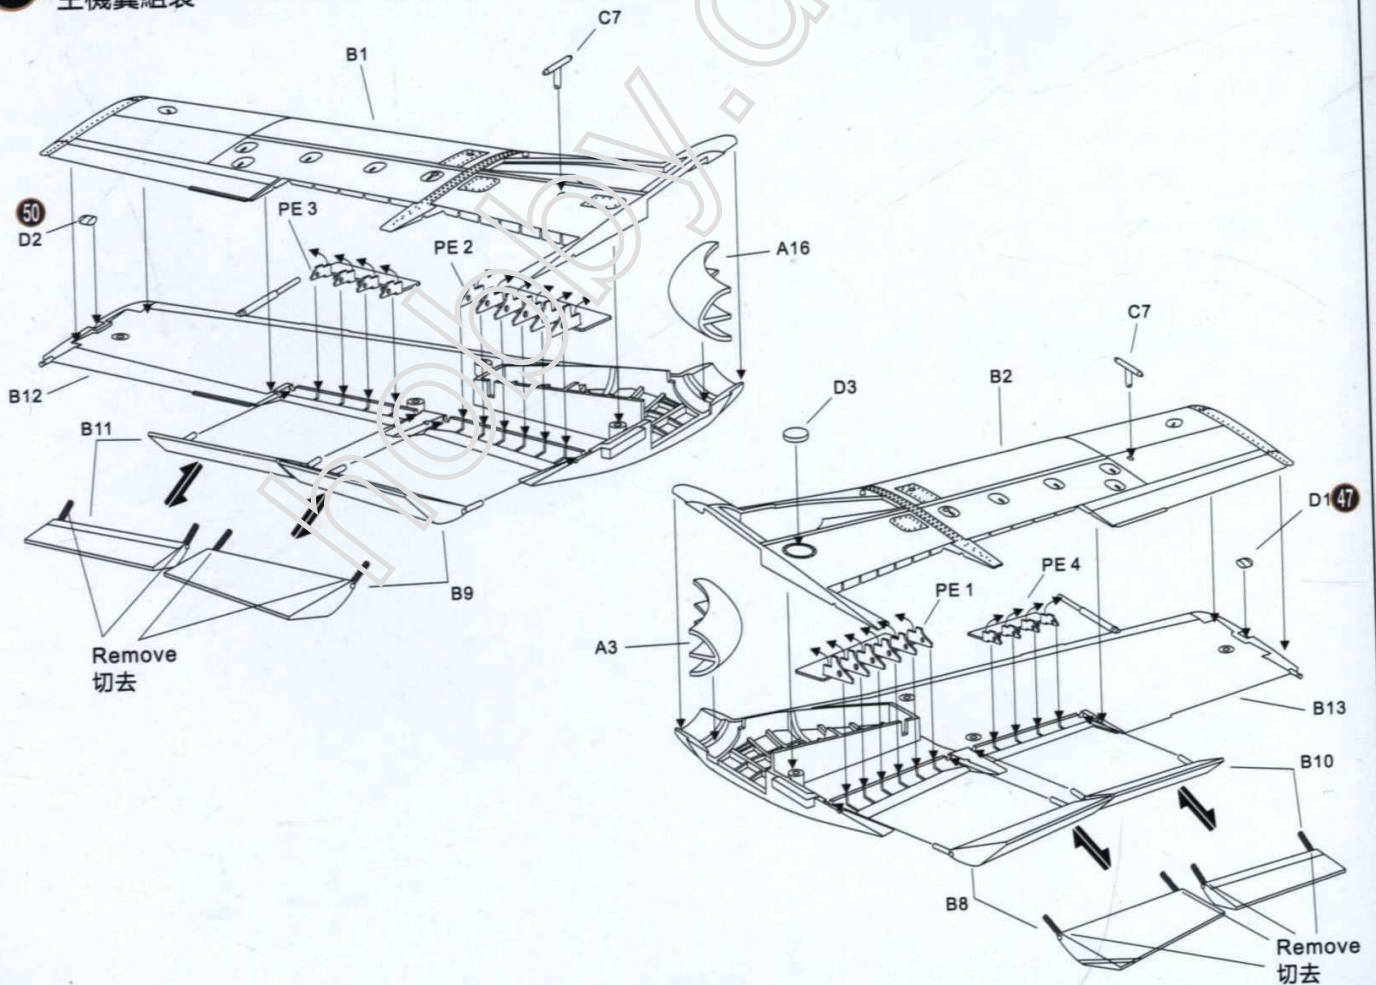

1 Ejection Seats 彈射座椅

2 Cockpit 座艙

3 Placement of Instrument Decals 儀表面板水貼紙位置

4 Nose Landing Gear Bay and Nozzle 前起落架艙及噴嘴

5 Closure of Fuselage 主機身組裝

6 Wing Assembly 主機翼組裝

Landing Gear Bay Colour 起落架艙顏色 317

7 Attaching Wings to Fuselage 組裝機身與機翼

8 Tail and Rudder 垂直尾翼

9 Landing Gear 起落架組裝

10 Attaching Landing Gear Doors 主機身組裝

11 Attaching Landing Gear 起落架組裝

12 Air Brakes 空氣制動器

13 Attaching External Fuel Tanks 外部燃料裝配