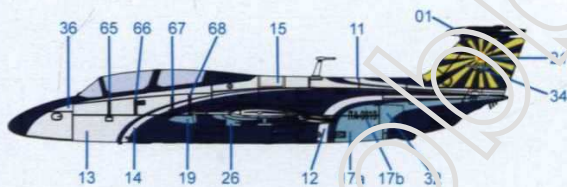

14 Nose Bay Cover 機鼻艙蓋

15 Attaching Canopies

駕駛艙蓋組裝

1 Ukraine - Aeroclub of Kharkiv, 2010

- Light Silver
60% FS 37875 + 40% FS 17178
- Metallic Light Blue
90% FS 15180 + 10% FS 17178
- Metallic Dark Blue
90% FS 15056 + 10% FS 17178