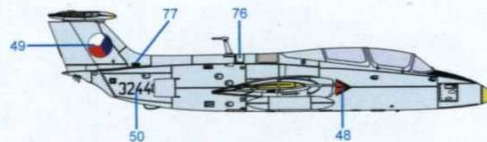

3a Czechoslovak Air Force - Kuchyňa A.B. - 1978

	Red	FS 21 400
	Grey	FS 26 231
	Black	FS 37 038
	Silver	FS 17 178
	Yellow	FS 33 538

3b The same aircraft, Czechoslovak A.F. 1st half of 70's