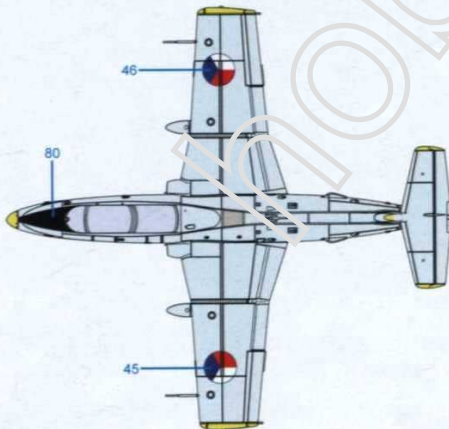

3a Czechoslovak Air Force - Kuchyňa A.B. - 1978

	Red	FS 21 400
	Grey	FS 26 231
	Black	FS 37 038
	Silver	FS 17 178
	Yellow	FS 33 538

3b The same aircraft, Czechoslovak A.F. 1st half of 70's