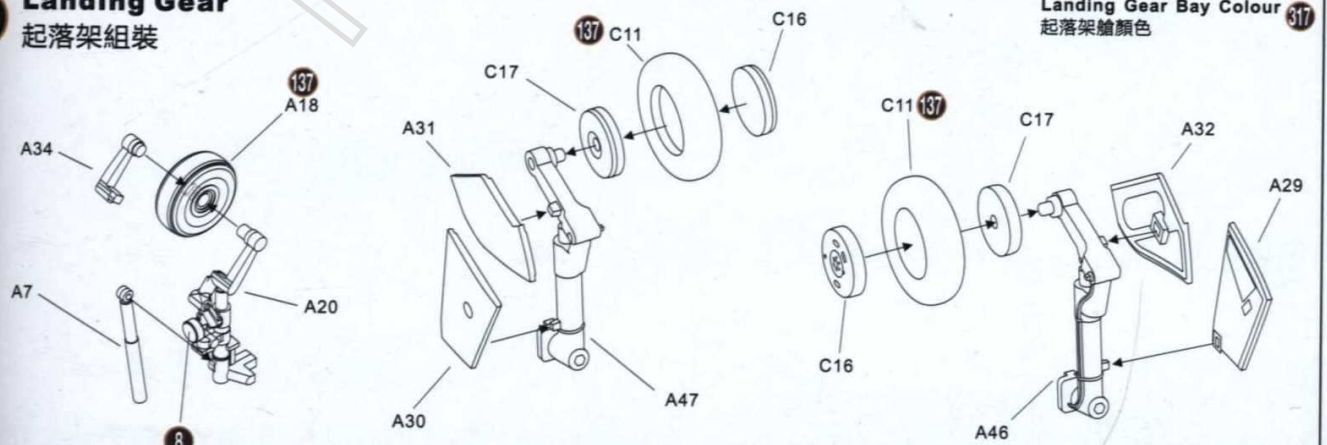

1 Ejection Seats 彈射座椅

2 Cockpit 座艙

3 Placement of Instrument Decals 儀表面板水貼紙位置

4 Nose Landing Gear Bay and Nozzle 前起落架艙及噴嘴

5 Closure of Fuselage 主機身組裝

6 Wing Assembly 主機翼組裝

Landing Gear Bay Colour 起落架艙顏色 317

7 Attaching Wings to Fuselage 組裝機身與機翼

8 Tail and Rudder 垂直尾翼

9 Landing Gear 起落架組裝

10 Attaching Landing Gear Doors 主機身組裝

11 Attaching Landing Gear 起落架組裝

12 Air Brakes 空氣制動器

13 Attaching External Fuel Tanks 外部燃料裝配