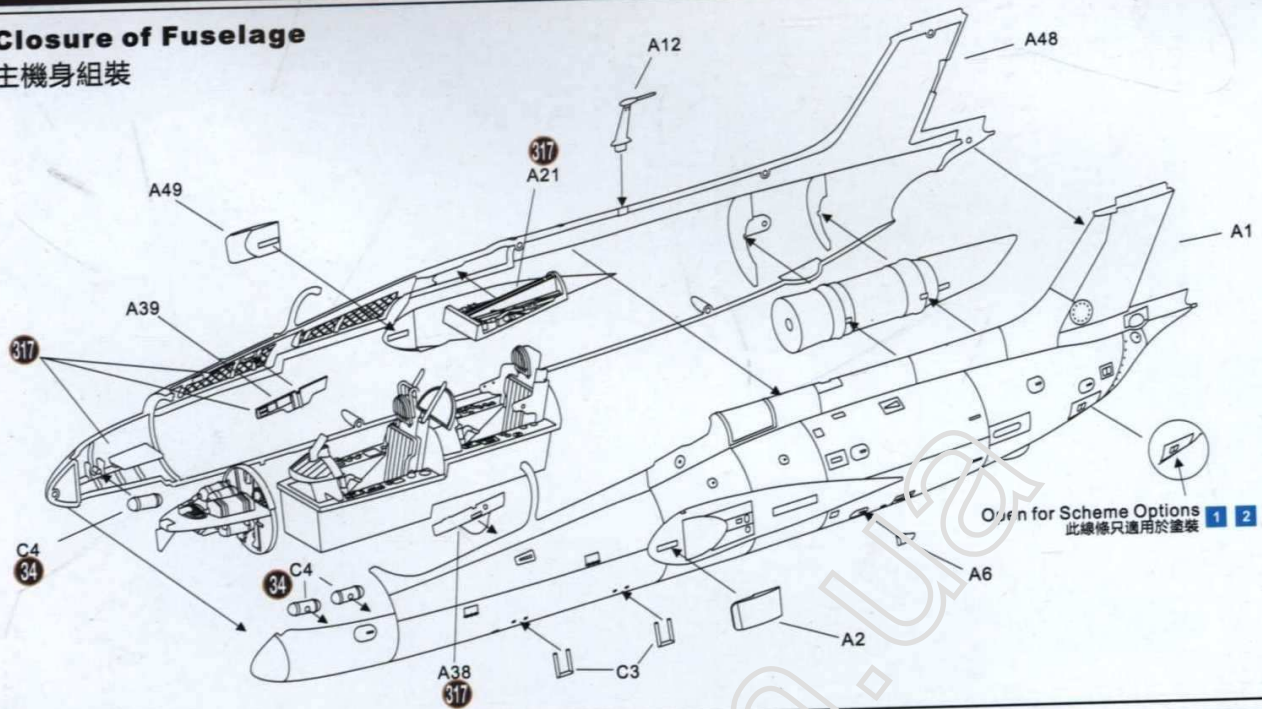

1 Ejection Seats 彈射座椅

2 Cockpit 座艙

3 Placement of Instrument Decals 儀表面板水貼紙位置

4 Nose Landing Gear Bay and Nozzle 前起落架艙及噴嘴

5 Closure of Fuselage 主機身組裝

6 Wing Assembly 主機翼組裝

Landing Gear Bay Colour 起落架艙顏色 317

7 Attaching Wings to Fuselage 組裝機身與機翼

8 Tail and Rudder 垂直尾翼

9 Landing Gear 起落架組裝

10 Attaching Landing Gear Doors 主機身組裝

11 Attaching Landing Gear 起落架組裝

12 Air Brakes 空氣制動器

13 Attaching External Fuel Tanks 外部燃料裝配