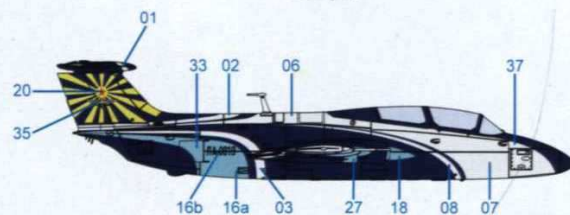

14 Nose Bay Cover 機鼻艙蓋

15 Attaching Canopies

駕駛艙蓋組裝

1 Ukraine - Aeroclub of Kharkiv, 2010

- Light Silver
60% FS 37875 + 40% FS 17178
- Metallic Light Blue
90% FS 15180 + 10% FS 17178
- Metallic Dark Blue
90% FS 15056 + 10% FS 17178