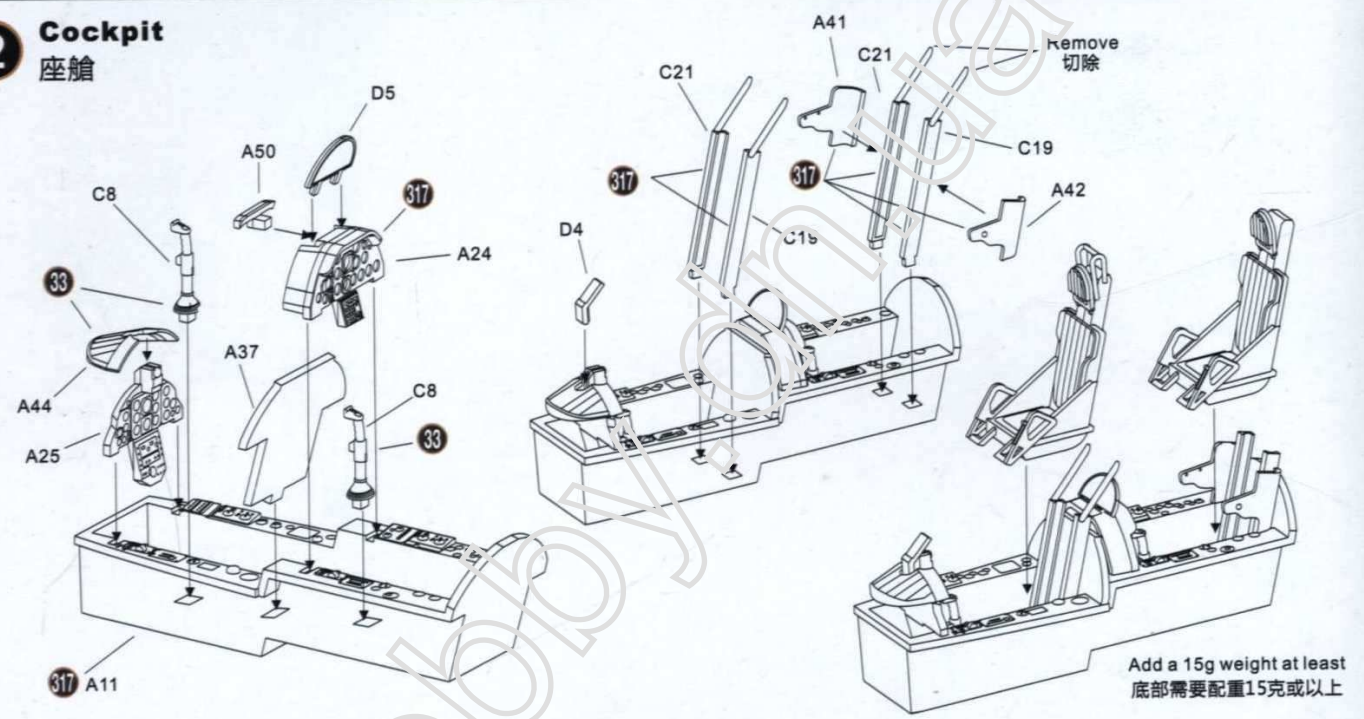

1 Ejection Seats 彈射座椅

2 Cockpit 座艙

3 Placement of Instrument Decals 儀表面板水貼紙位置

4 Nose Landing Gear Bay and Nozzle 前起落架艙及噴嘴

5 Closure of Fuselage 主機身組裝

6 Wing Assembly 主機翼組裝

Landing Gear Bay Colour 起落架艙顏色 317

7 Attaching Wings to Fuselage 組裝機身與機翼

8 Tail and Rudder 垂直尾翼

9 Landing Gear 起落架組裝

10 Attaching Landing Gear Doors 主機身組裝

11 Attaching Landing Gear 起落架組裝

12 Air Brakes 空氣制動器

13 Attaching External Fuel Tanks 外部燃料裝配